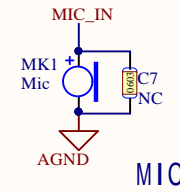

MCU : AC6969A

BLUETOOTH

ADKEY

MIC

MIX2018A

MINIUSB

BTLED