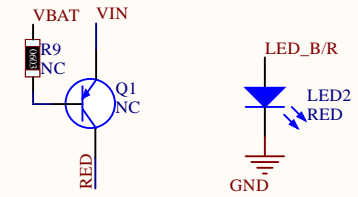

MCU : AC6969A

BLUETOOTH

ADKEY

MIC

MIX2018A

MINIUSB

BTLED