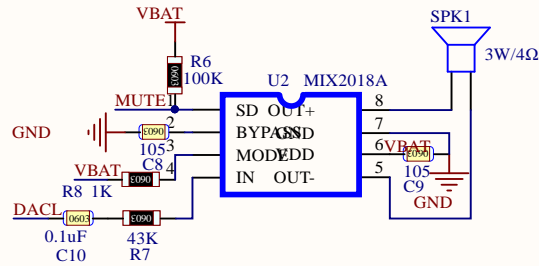

MCU : AC6969A

BLUETOOTH

ADKEY

MIC

MIX2018A

MINIUSB

BTLED