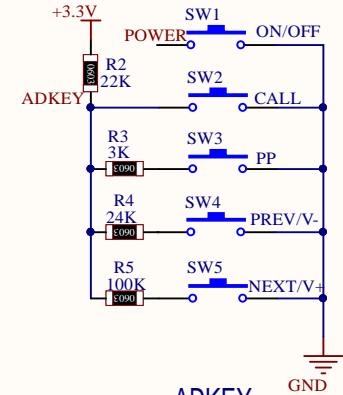

MCU : AC6969A

BLUETOOTH

ADKEY

MIC

MIX2018A

MINIUSB

BTLED