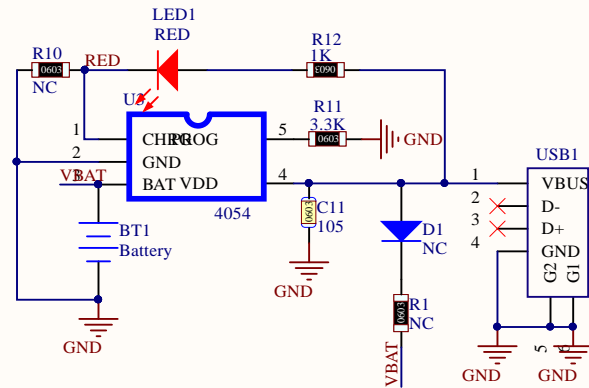

MCU : AC6969A

BLUETOOTH

ADKEY

MIC

MIX2018A

MINIUSB

BTLED