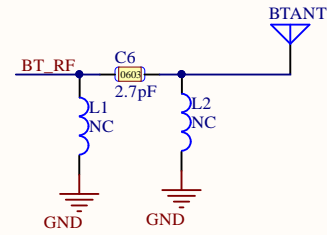

MCU : AC6969A

BLUETOOTH

ADKEY

MIC

MIX2018A

MINIUSB

BTLED