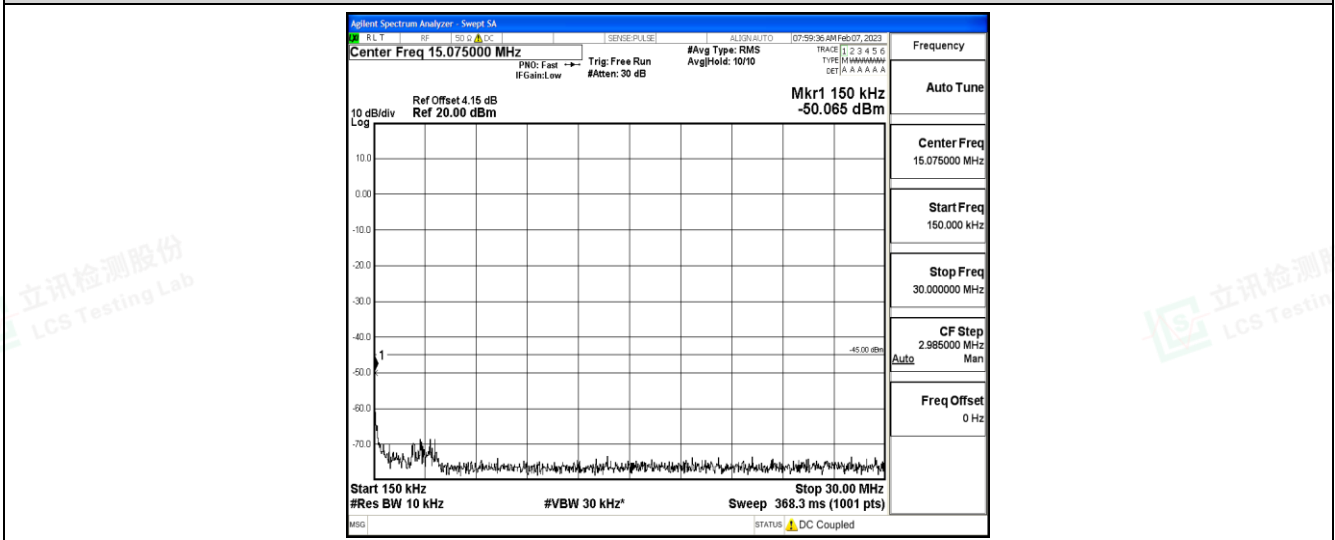

Band7-15MHz-QPSK-21375-1RB#0-Range5:10000~20000MHz

Band7-15MHz-QPSK-21375-1RB#0-Range6:20000~26500MHz

Band7-15MHz-16QAM-20825-1RB#0-Range1:0.009~0.15MHz

Band7-15MHz-16QAM-20825-1RB#0-Range2:0.15~30MHz

Band7-15MHz-16QAM-20825-1RB#0-Range3:30~1000MHz

Band7-15MHz-16QAM-20825-1RB#0-Range4:1000~10000MHz

Shenzhen LCS Compliance Testing Laboratory Ltd.  
 Add: 101, 201 Bldg A & 301 Bldg C, Juji Industrial Park Yabianxueziwei, Shajing Street, Baoan District, Shenzhen, 518000, China  
 Tel: +(86) 0755-82591330 | E-mail: webmaster@lcs-cert.com | Web: www.lcs-cert.com  
 Scan code to check authenticity