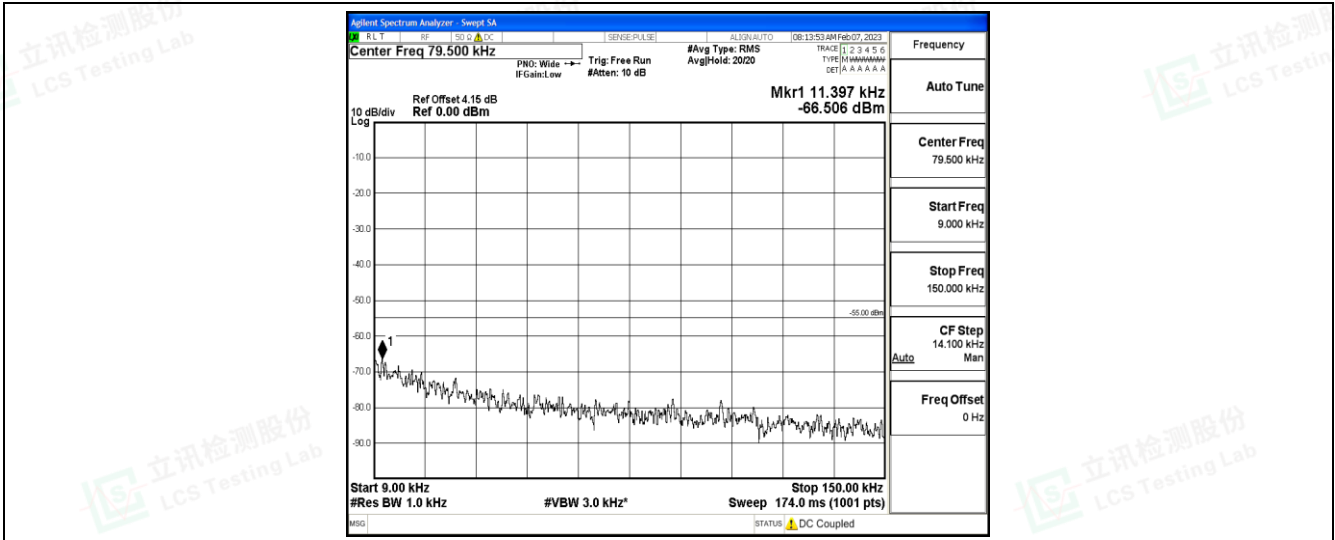

Band7-20MHz-16QAM-21100-1RB#0-Range1:0.009~0.15MHz

Band7-20MHz-16QAM-21100-1RB#0-Range2:0.15~30MHz