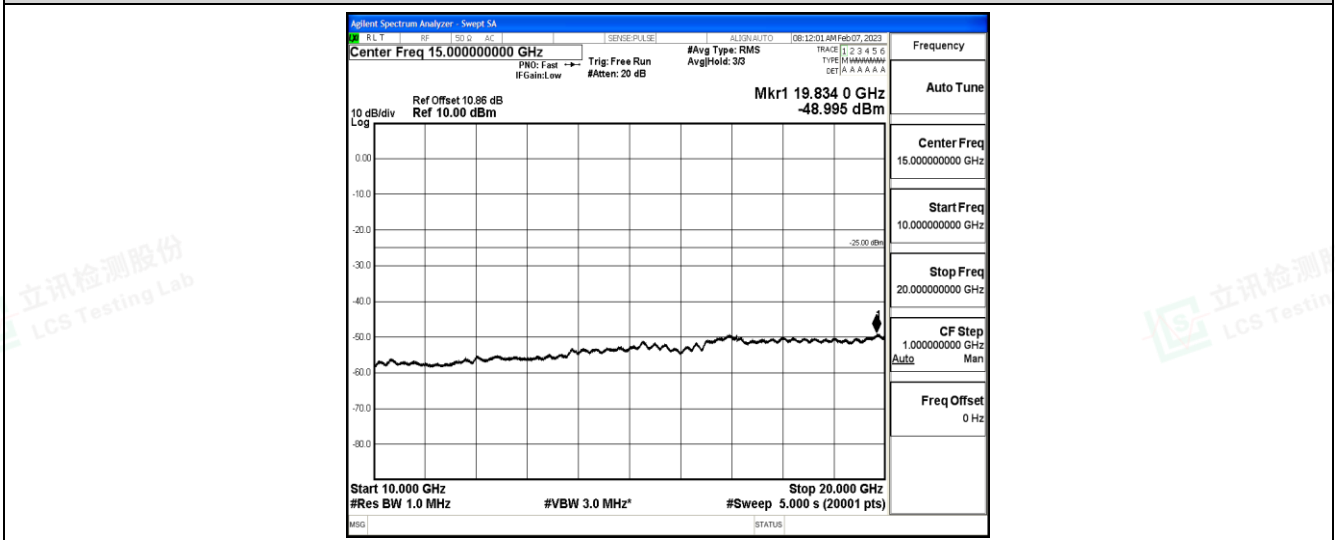

Band7-20MHz-16QAM-20850-1RB#0-Range5:10000~20000MHz

Band7-20MHz-16QAM-20850-1RB#0-Range6:20000~26500MHz