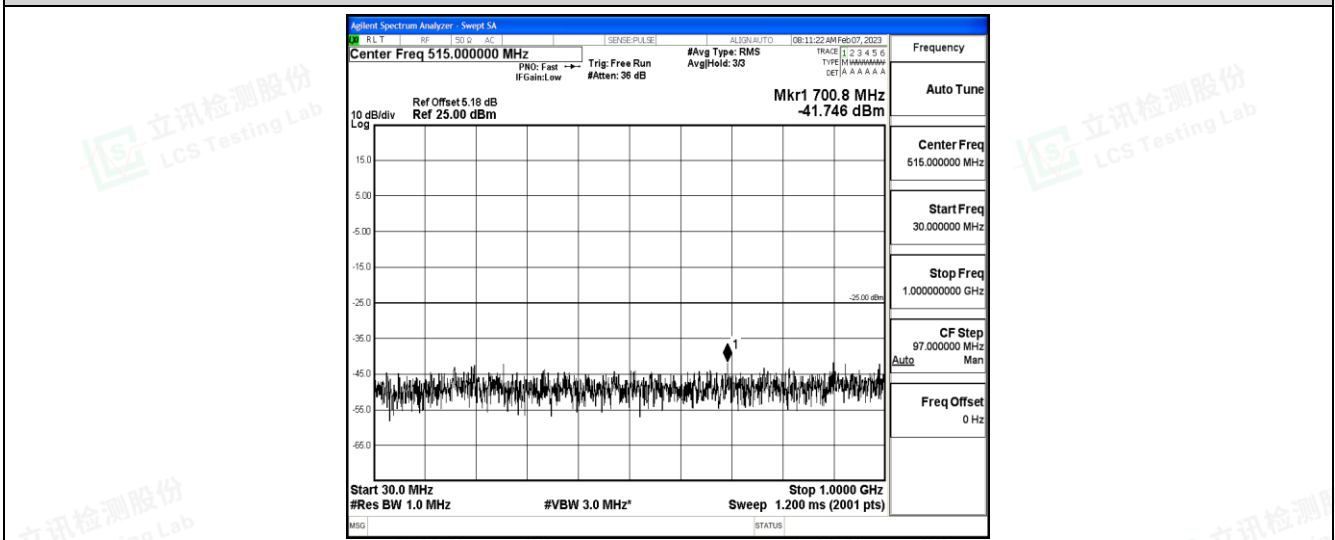

Band7-20MHz-16QAM-20850-1RB#0-Range3:30~1000MHz

Band7-20MHz-16QAM-20850-1RB#0-Range4:1000~10000MHz

Shenzhen LCS Compliance Testing Laboratory Ltd.
Add: 101, 201 Bldg A & 301 Bldg C, Juji Industrial Park Yabianxueziwei, Shajing Street, Baoan District, Shenzhen, 518000, China
Tel: +(86) 0755-82591330 | E-mail: webmaster@lcs-cert.com | Web: www.lcs-cert.com
Scan code to check authenticity