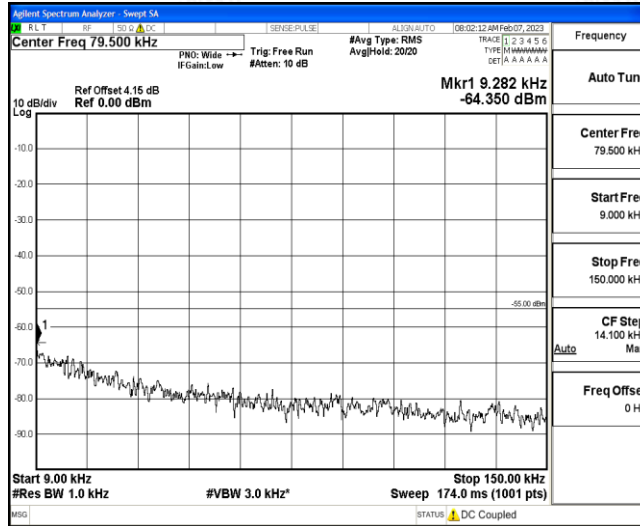

Band7-15MHz-16QAM-20825-1RB#0-Range5:10000~20000MHz

Band7-15MHz-16QAM-20825-1RB#0-Range6:20000~26500MHz

Band7-15MHz-16QAM-21100-1RB#0-Range1:0.009~0.15MHz

Band7-15MHz-16QAM-21100-1RB#0-Range2:0.15~30MHz

Band7-15MHz-16QAM-21100-1RB#0-Range3:30~1000MHz