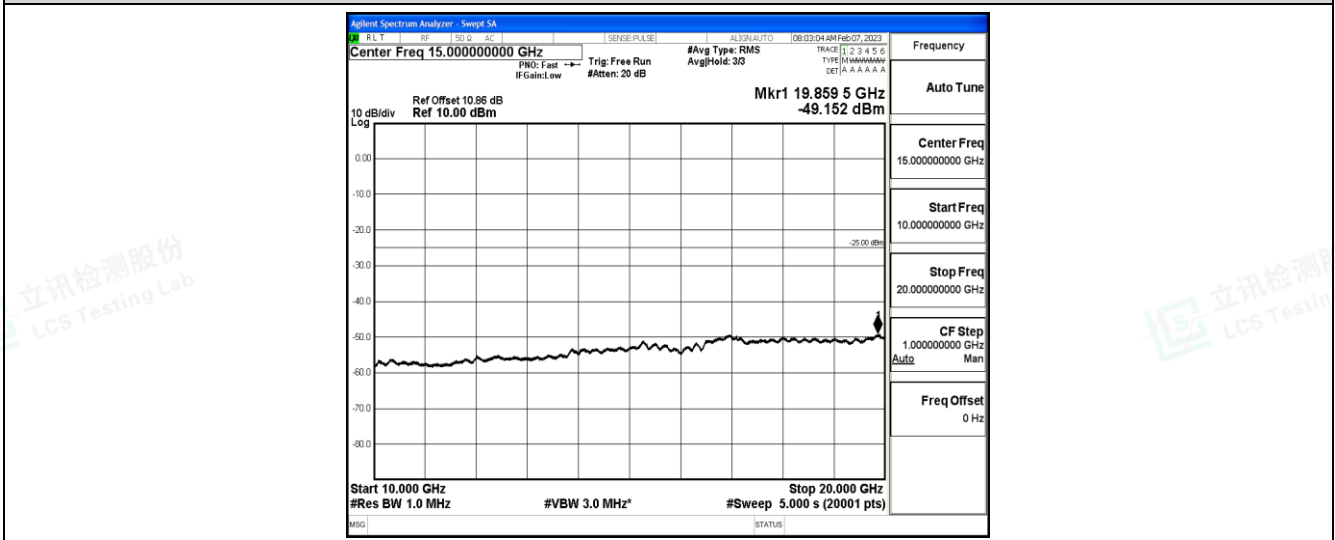

Band7-15MHz-16QAM-21100-1RB#0-Range5:10000~20000MHz

Band7-15MHz-16QAM-21100-1RB#0-Range6:20000~26500MHz