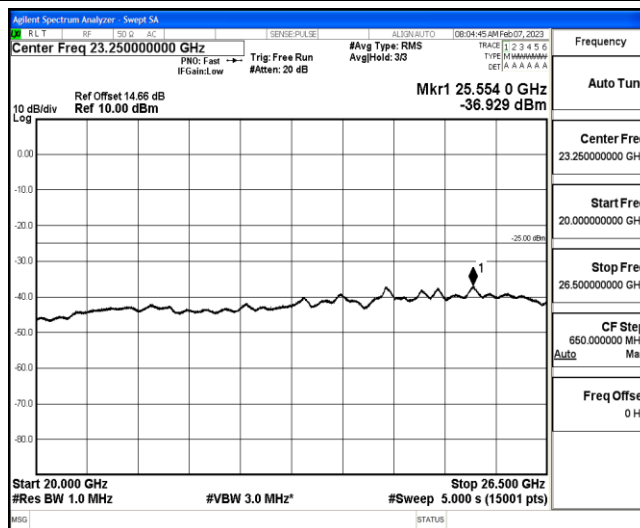

Band7-15MHz-QPSK-21375-1RB#0-Range5:10000~20000MHz

Band7-15MHz-QPSK-21375-1RB#0-Range6:20000~26500MHz

Band7-15MHz-16QAM-20825-1RB#0-Range1:0.009~0.15MHz

Band7-15MHz-16QAM-20825-1RB#0-Range2:0.15~30MHz

Band7-15MHz-16QAM-20825-1RB#0-Range3:30~1000MHz