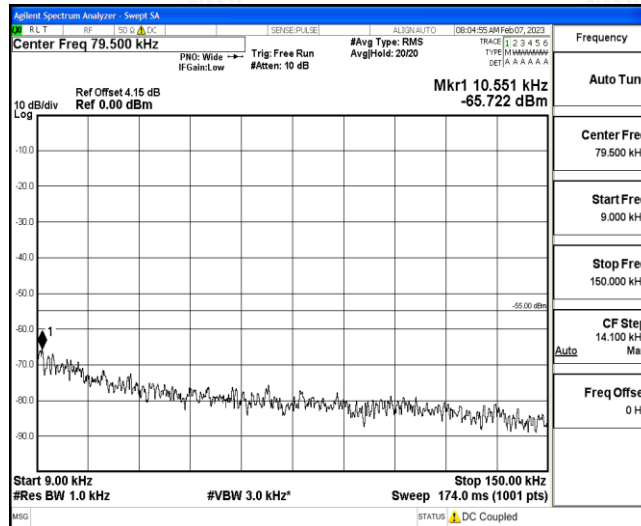

Band7-15MHz-16QAM-21100-1RB#0-Range5:10000~20000MHz

Band7-15MHz-16QAM-21100-1RB#0-Range6:20000~26500MHz

Band7-15MHz-16QAM-21375-1RB#0-Range1:0.009~0.15MHz

Band7-15MHz-16QAM-21375-1RB#0-Range2:0.15~30MHz

Band7-15MHz-16QAM-21375-1RB#0-Range3:30~1000MHz