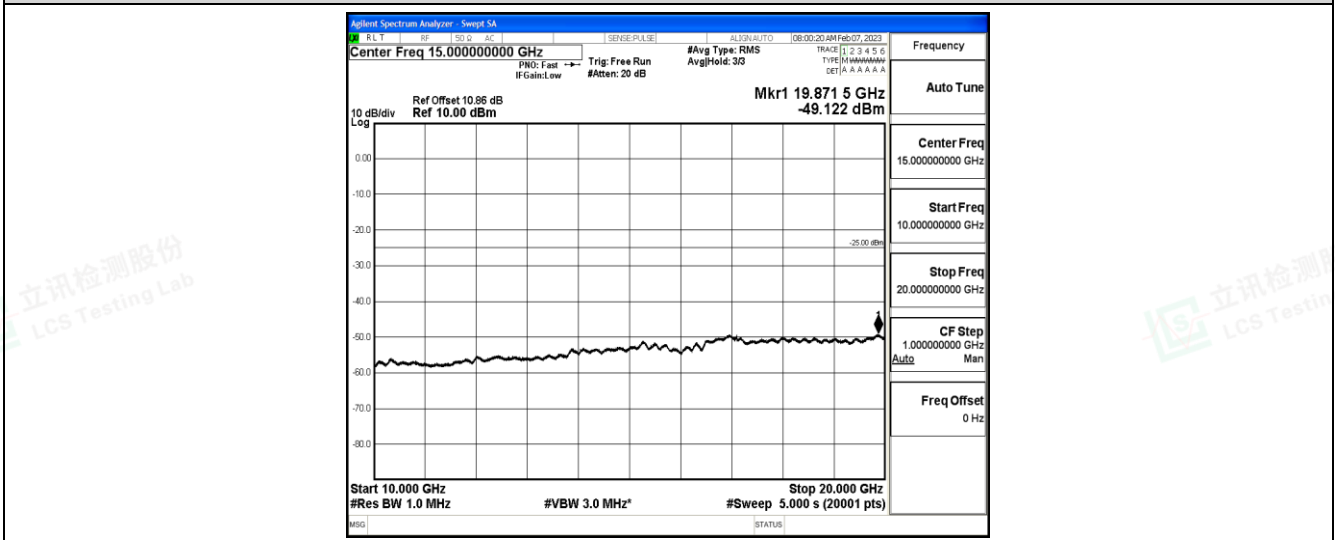

Band7-15MHz-16QAM-20825-1RB#0-Range5:10000~20000MHz

Band7-15MHz-16QAM-20825-1RB#0-Range6:20000~26500MHz