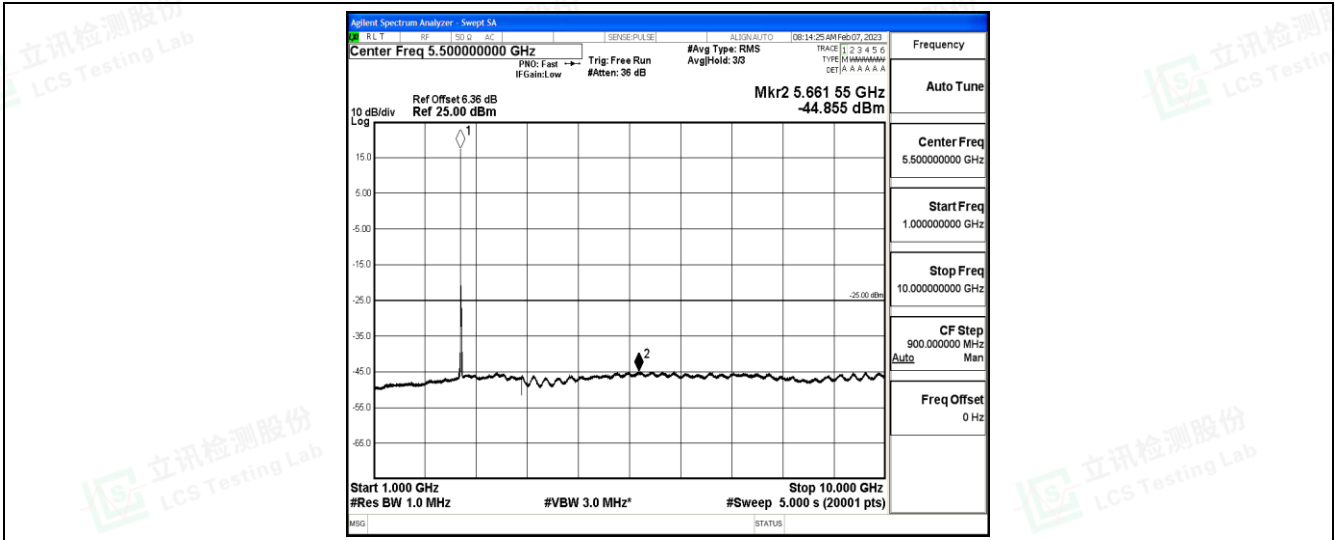

Band7-20MHz-16QAM-21100-1RB#0-Range4:1000~10000MHz

Band7-20MHz-16QAM-21100-1RB#0-Range5:10000~20000MHz