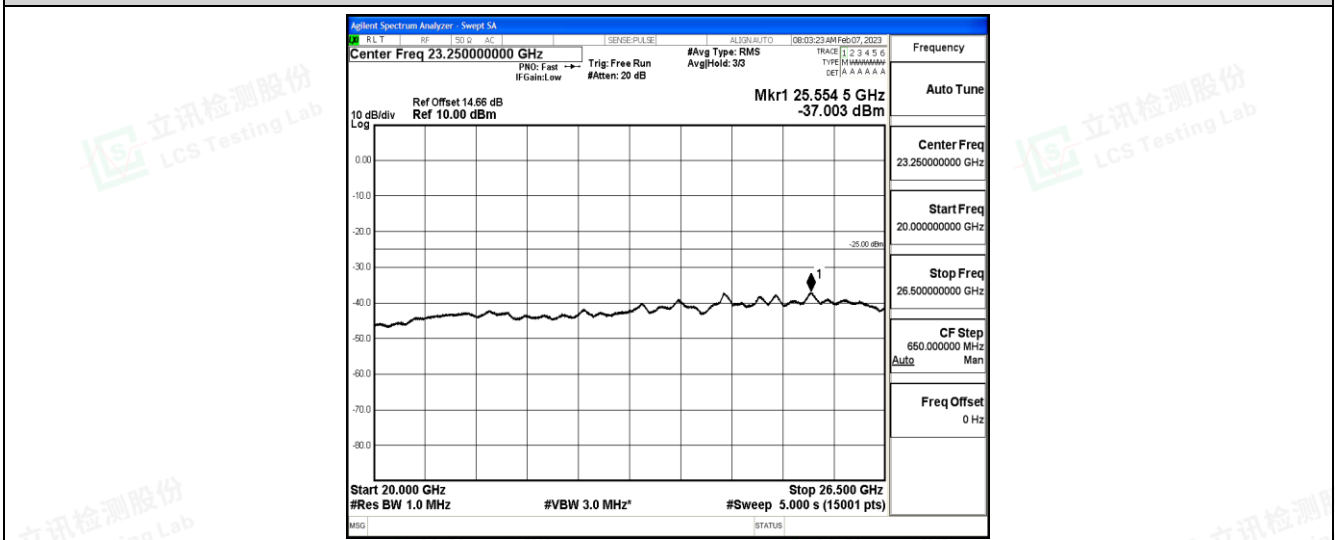

Band7-15MHz-16QAM-21100-1RB#0-Range6:20000~26500MHz

Band7-15MHz-16QAM-21375-1RB#0-Range1:0.009~0.15MHz