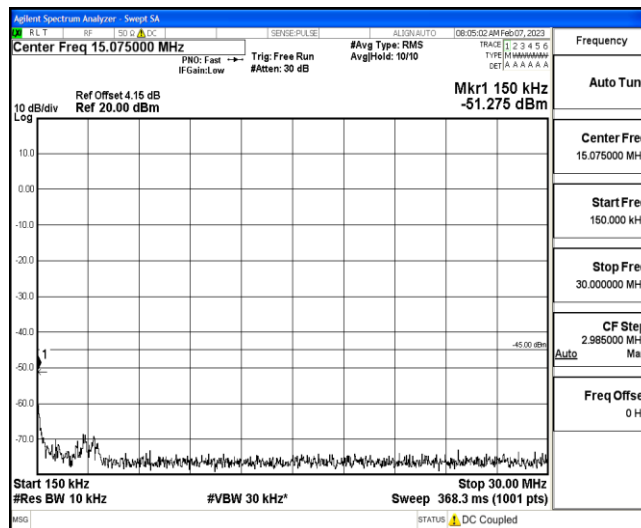

Band7-15MHz-16QAM-21100-1RB#0-Range5:10000~20000MHz

Band7-15MHz-16QAM-21100-1RB#0-Range6:20000~26500MHz

Band7-15MHz-16QAM-21375-1RB#0-Range1:0.009~0.15MHz

Band7-15MHz-16QAM-21375-1RB#0-Range2:0.15~30MHz

Band7-15MHz-16QAM-21375-1RB#0-Range3:30~1000MHz