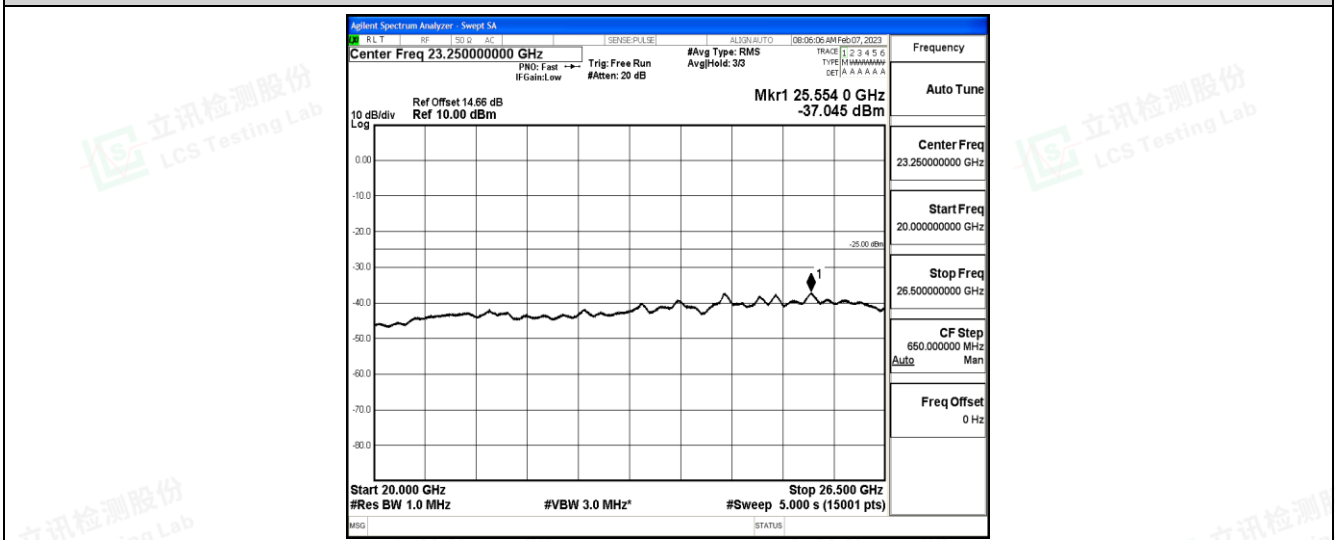

Band7-15MHz-16QAM-21375-1RB#0-Range6:20000~26500MHz

Band7-20MHz-QPSK-20850-1RB#0-Range1:0.009~0.15MHz