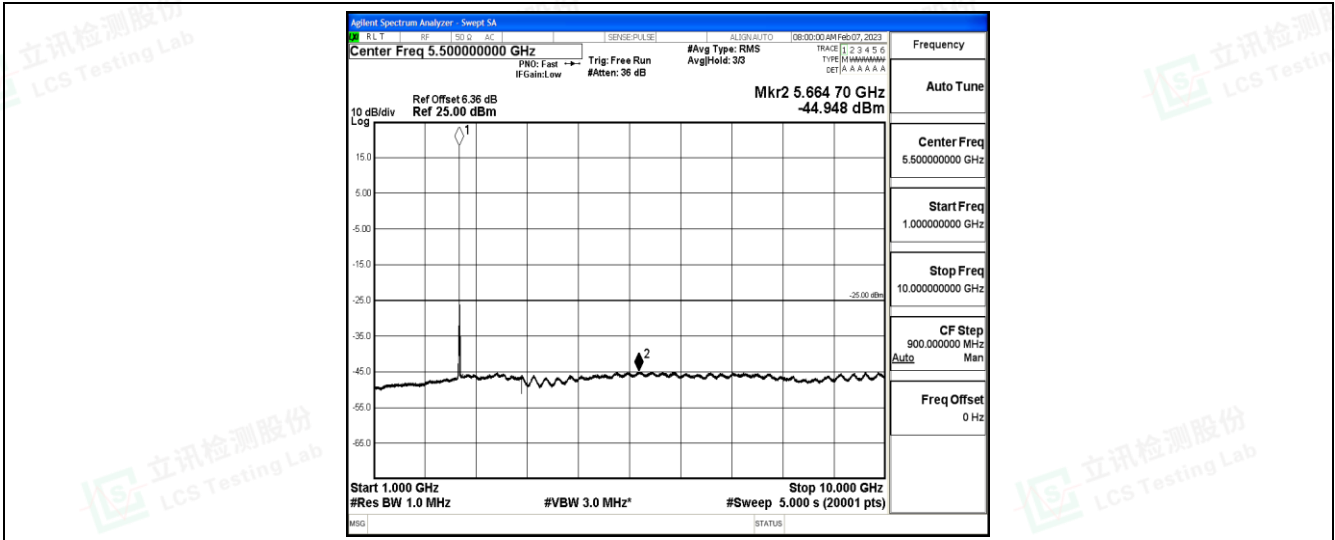

Band7-15MHz-QPSK-21375-1RB#0-Range5:10000~20000MHz

Band7-15MHz-QPSK-21375-1RB#0-Range6:20000~26500MHz

Band7-15MHz-16QAM-20825-1RB#0-Range1:0.009~0.15MHz

Band7-15MHz-16QAM-20825-1RB#0-Range2:0.15~30MHz

Band7-15MHz-16QAM-20825-1RB#0-Range3:30~1000MHz

Band7-15MHz-16QAM-20825-1RB#0-Range4:1000~10000MHz

Shenzhen LCS Compliance Testing Laboratory Ltd.  
 Add: 101, 201 Bldg A & 301 Bldg C, Juji Industrial Park Yabianxueziwei, Shajing Street, Baoan District, Shenzhen, 518000, China  
 Tel: +(86) 0755-82591330 | E-mail: webmaster@lcs-cert.com | Web: www.lcs-cert.com  
 Scan code to check authenticity