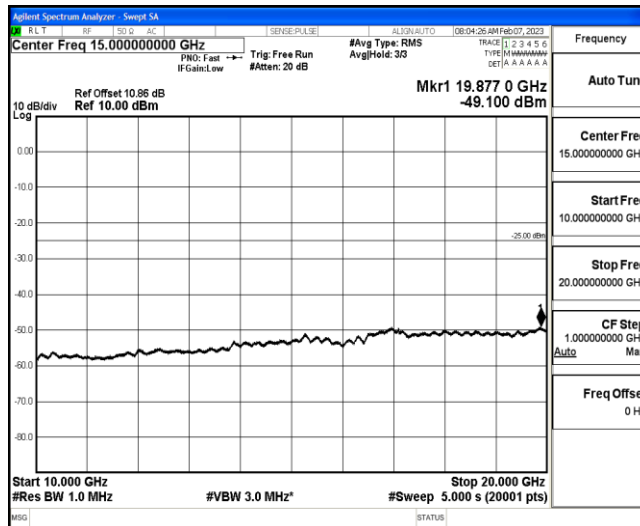

Band7-15MHz-QPSK-21375-1RB#0-Range5:10000~20000MHz

Band7-15MHz-QPSK-21375-1RB#0-Range6:20000~26500MHz

Band7-15MHz-16QAM-20825-1RB#0-Range1:0.009~0.15MHz

Band7-15MHz-16QAM-20825-1RB#0-Range2:0.15~30MHz

Band7-15MHz-16QAM-20825-1RB#0-Range3:30~1000MHz