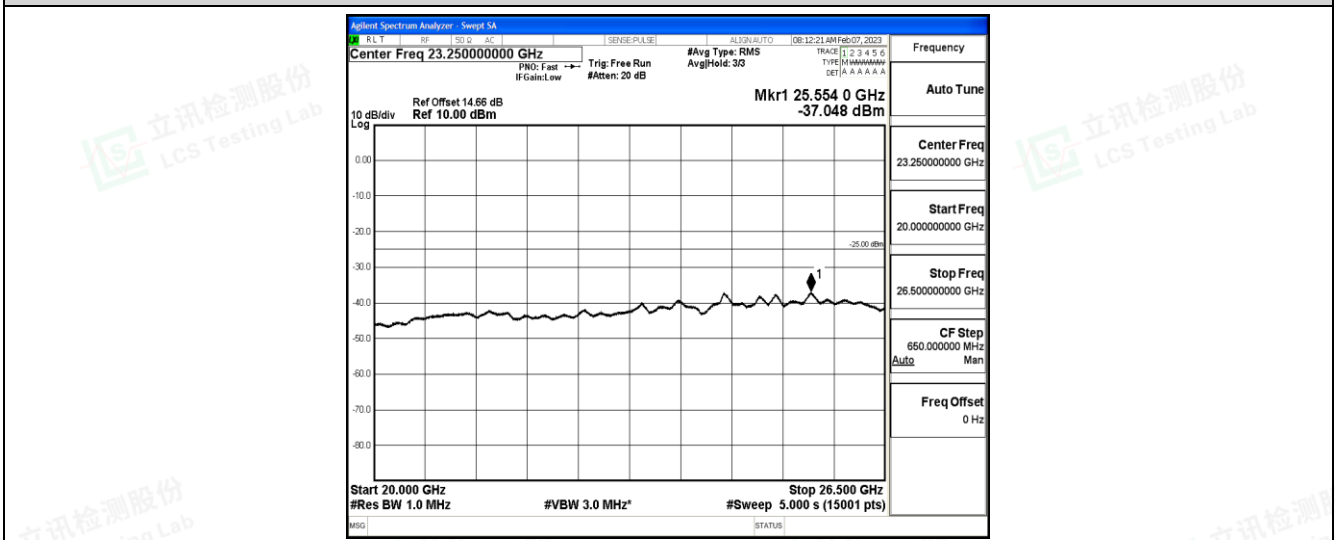

Band7-20MHz-16QAM-20850-1RB#0-Range6:20000~26500MHz

Band7-20MHz-16QAM-21100-1RB#0-Range1:0.009~0.15MHz