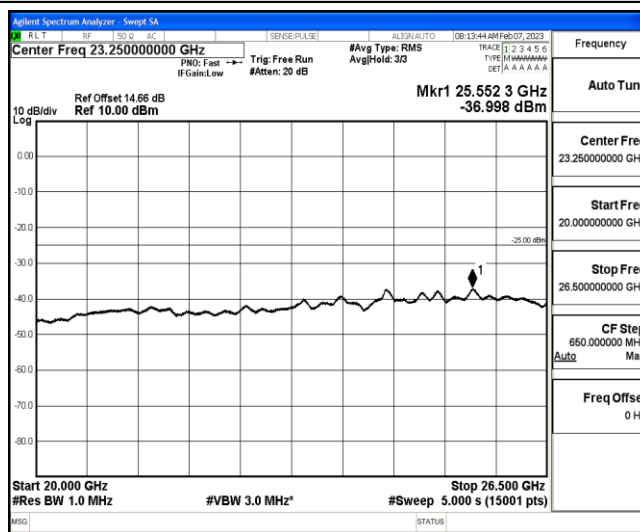

Band7-20MHz-QPSK-21100-1RB#0-Range6:20000~26500MHz

Band7-20MHz-QPSK-21350-1RB#0-Range1:0.009~0.15MHz