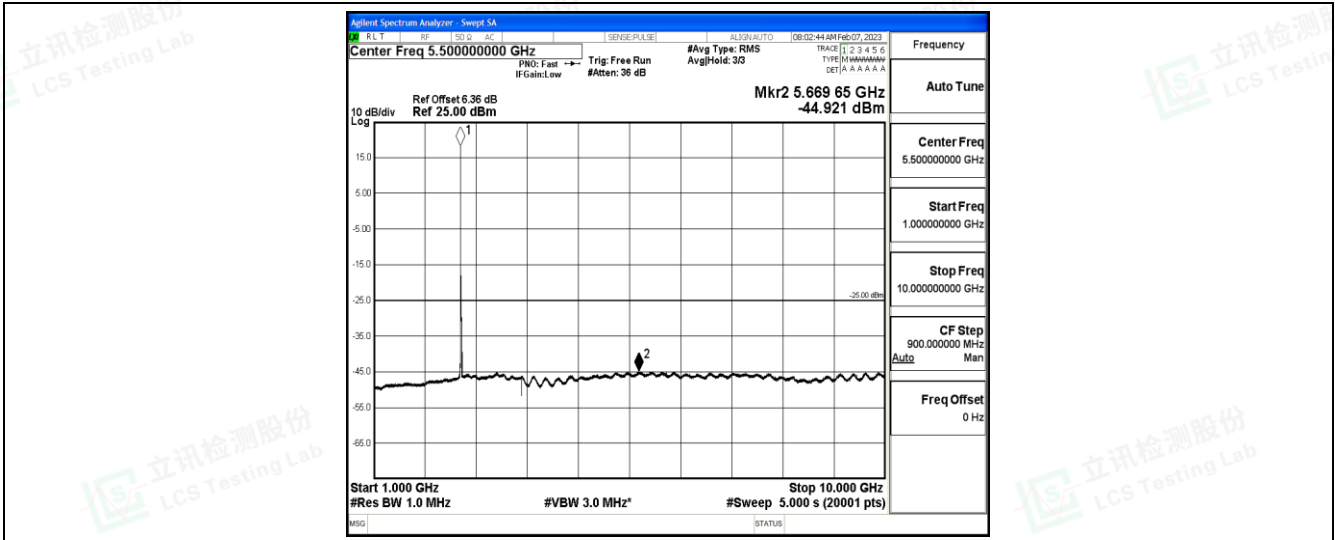

Band7-15MHz-16QAM-20825-1RB#0-Range5:10000~20000MHz

Band7-15MHz-16QAM-20825-1RB#0-Range6:20000~26500MHz

Band7-15MHz-16QAM-21100-1RB#0-Range1:0.009~0.15MHz

Band7-15MHz-16QAM-21100-1RB#0-Range2:0.15~30MHz

Band7-15MHz-16QAM-21100-1RB#0-Range3:30~1000MHz

Band7-15MHz-16QAM-21100-1RB#0-Range4:1000~10000MHz

Shenzhen LCS Compliance Testing Laboratory Ltd.  
 Add: 101, 201 Bldg A & 301 Bldg C, Juji Industrial Park Yabianxueziwei, Shajing Street, Baoan District, Shenzhen, 518000, China  
 Tel: +(86) 0755-82591330 | E-mail: webmaster@lcs-cert.com | Web: www.lcs-cert.com  
 Scan code to check authenticity