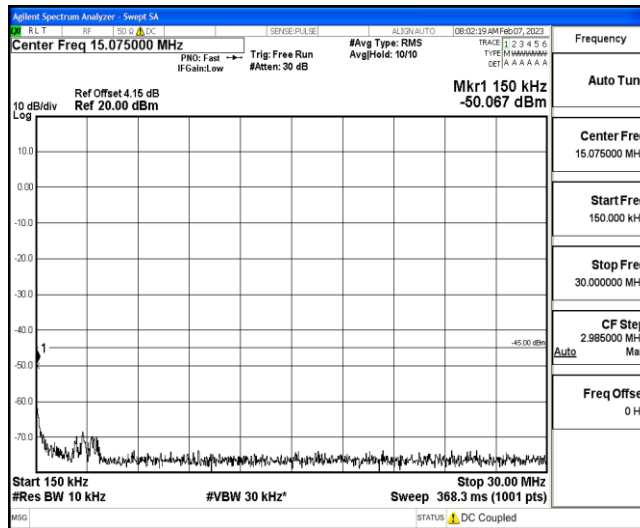

Band7-15MHz-16QAM-20825-1RB#0-Range5:10000~20000MHz

Band7-15MHz-16QAM-20825-1RB#0-Range6:20000~26500MHz

Band7-15MHz-16QAM-21100-1RB#0-Range1:0.009~0.15MHz

Band7-15MHz-16QAM-21100-1RB#0-Range2:0.15~30MHz

Band7-15MHz-16QAM-21100-1RB#0-Range3:30~1000MHz