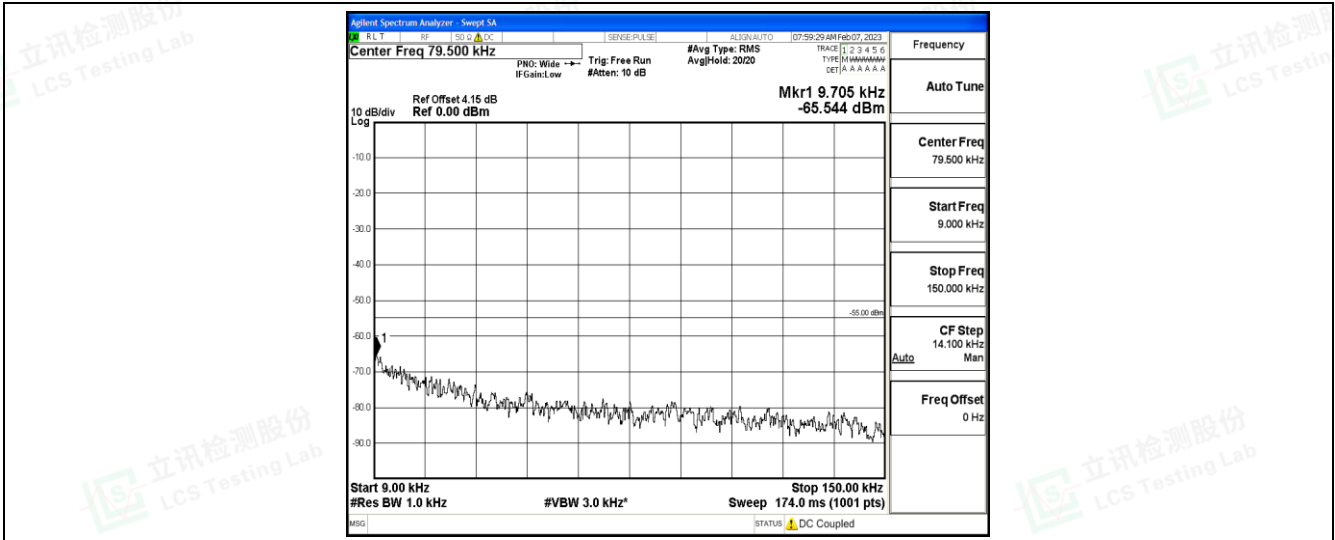

Band7-15MHz-QPSK-21375-1RB#0-Range5:10000~20000MHz

Band7-15MHz-QPSK-21375-1RB#0-Range6:20000~26500MHz

Band7-15MHz-16QAM-20825-1RB#0-Range1:0.009~0.15MHz

Band7-15MHz-16QAM-20825-1RB#0-Range2:0.15~30MHz

Band7-15MHz-16QAM-20825-1RB#0-Range3:30~1000MHz