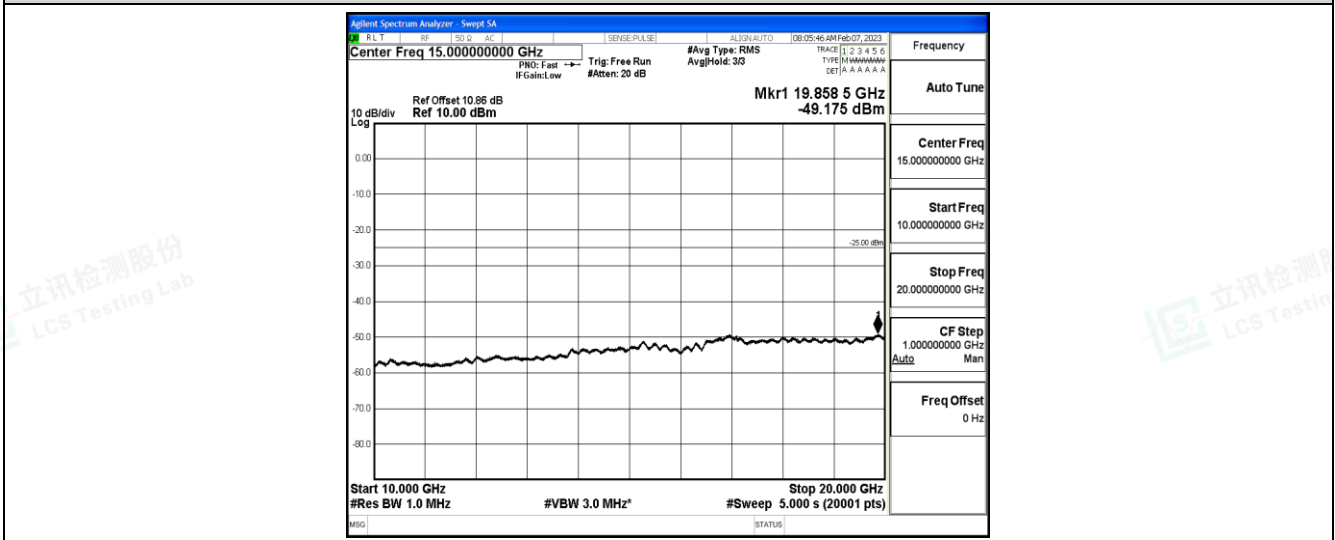

Band7-15MHz-16QAM-21375-1RB#0-Range5:10000~20000MHz

Band7-15MHz-16QAM-21375-1RB#0-Range6:20000~26500MHz