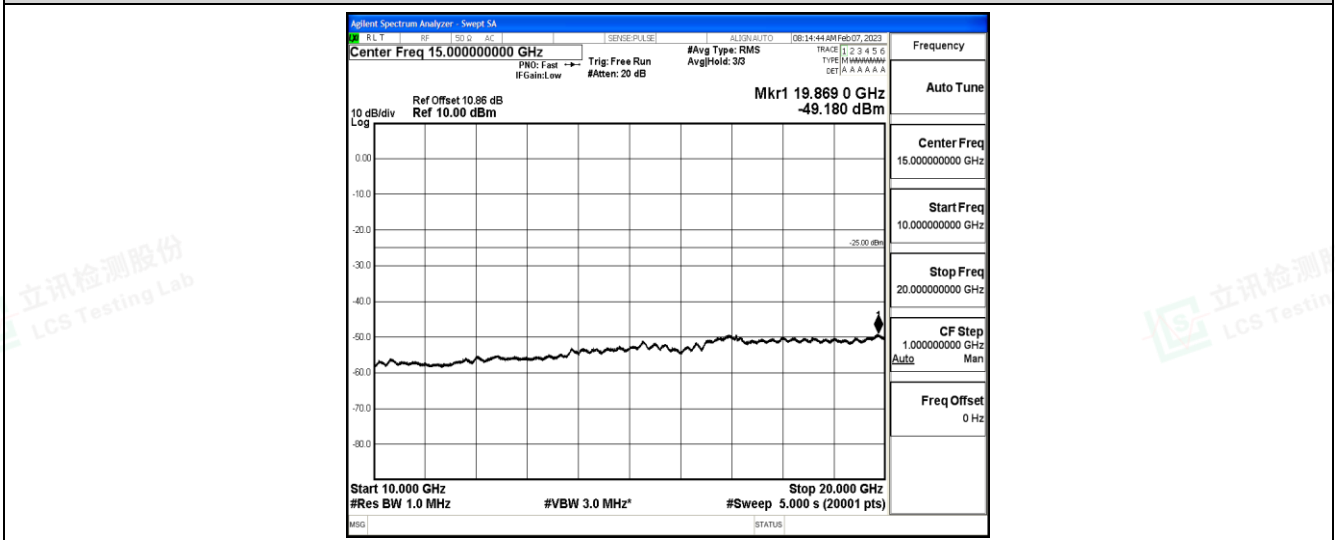

Band7-20MHz-16QAM-21100-1RB#0-Range5:10000~20000MHz

Band7-20MHz-16QAM-21100-1RB#0-Range6:20000~26500MHz