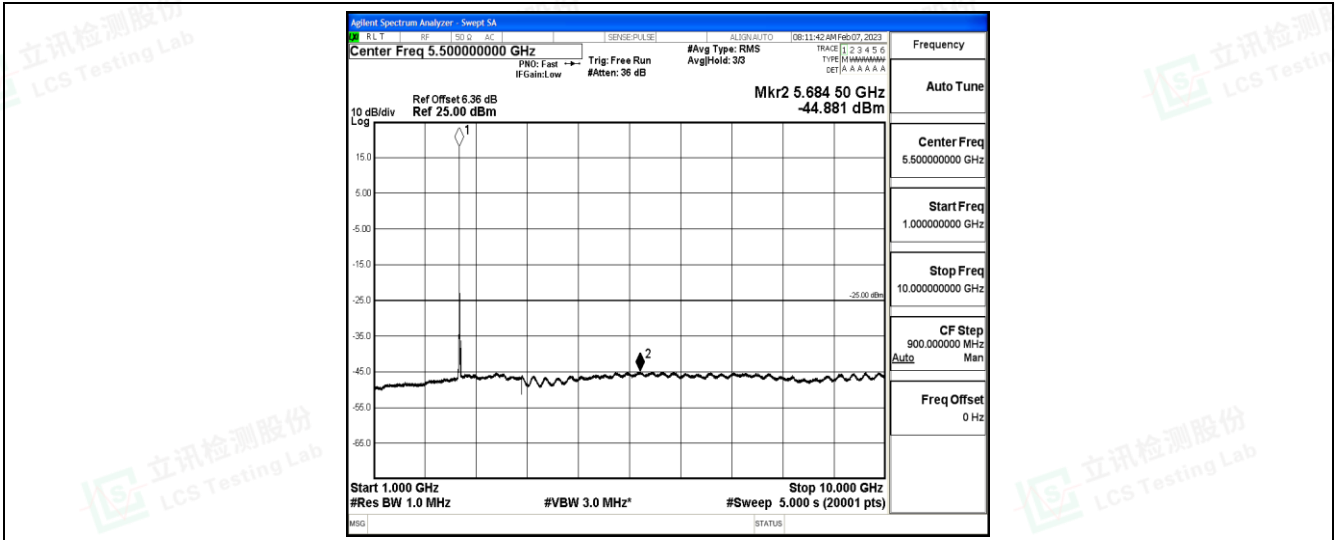

Band7-20MHz-16QAM-20850-1RB#0-Range2:0.15~30MHz

Band7-20MHz-16QAM-20850-1RB#0-Range3:30~1000MHz

Band7-20MHz-16QAM-20850-1RB#0-Range4:1000~10000MHz

Shenzhen LCS Compliance Testing Laboratory Ltd.  
 Add: 101, 201 Bldg A & 301 Bldg C, Juji Industrial Park Yabianxueziwei, Shajing Street, Baoan District, Shenzhen, 518000, China  
 Tel: +(86) 0755-82591330 | E-mail: webmaster@lcs-cert.com | Web: www.lcs-cert.com  
 Scan code to check authenticity