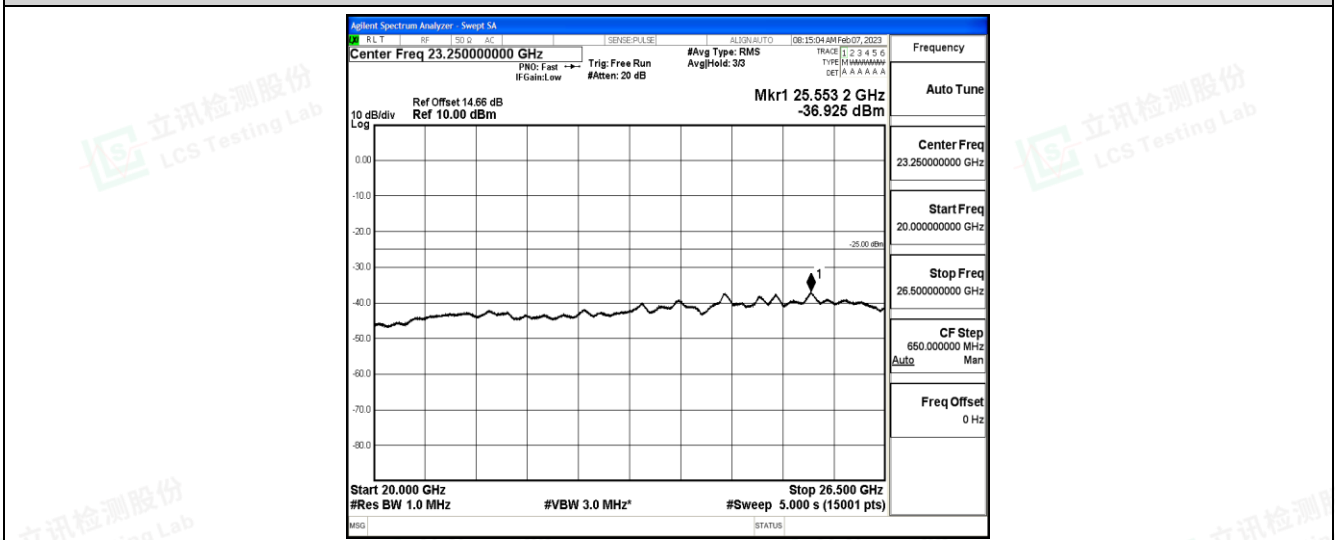

Band7-20MHz-16QAM-21100-1RB#0-Range6:20000~26500MHz

Band7-20MHz-16QAM-21350-1RB#0-Range1:0.009~0.15MHz