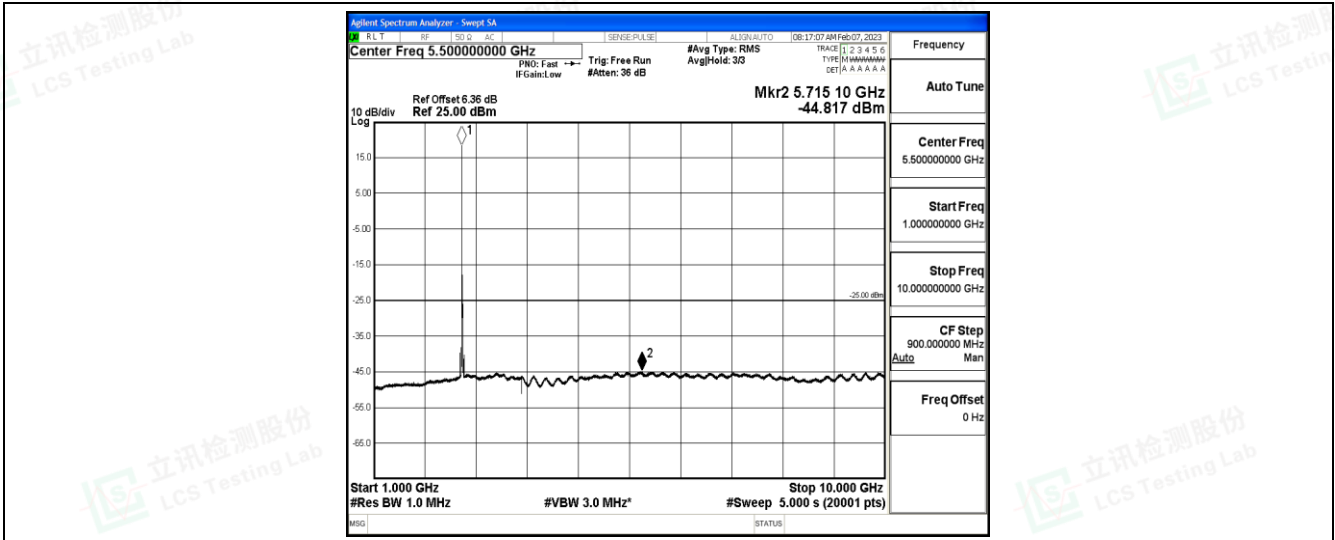

Band7-20MHz-16QAM-21350-1RB#0-Range4:1000~10000MHz

Band7-20MHz-16QAM-21350-1RB#0-Range5:10000~20000MHz