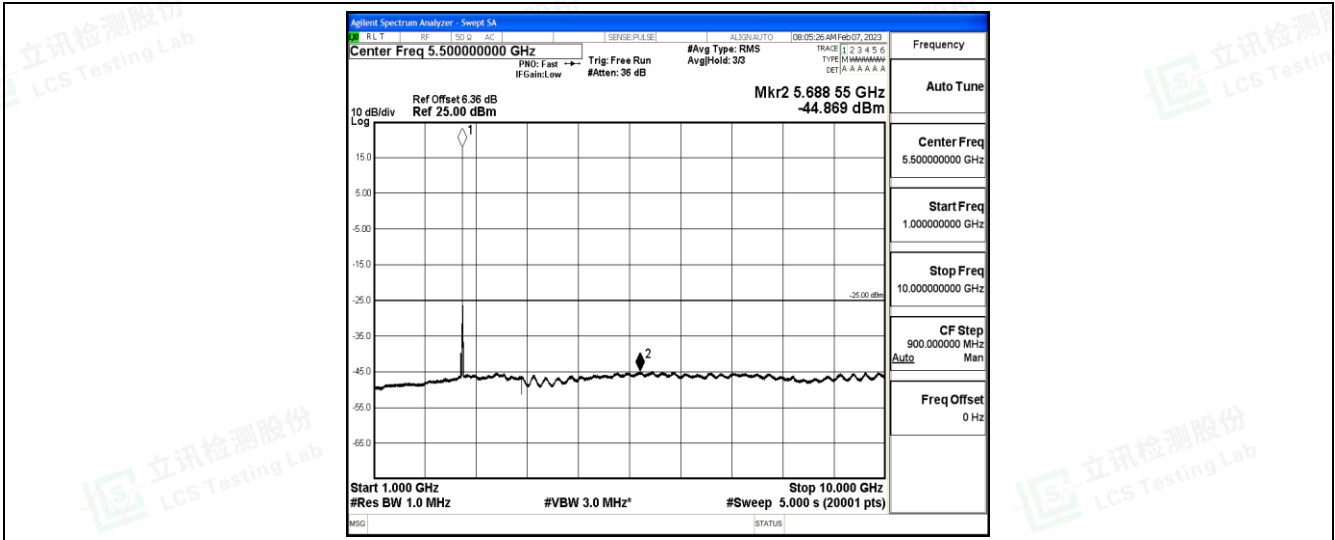

Band7-15MHz-16QAM-21375-1RB#0-Range4:1000~10000MHz

Shenzhen LCS Compliance Testing Laboratory Ltd.  
 Add: 101, 201 Bldg A & 301 Bldg C, Juji Industrial Park Yabianxueziwei, Shajing Street, Baoan District, Shenzhen, 518000, China  
 Tel: +(86) 0755-82591330 | E-mail: webmaster@lcs-cert.com | Web: www.lcs-cert.com  
 Scan code to check authenticity