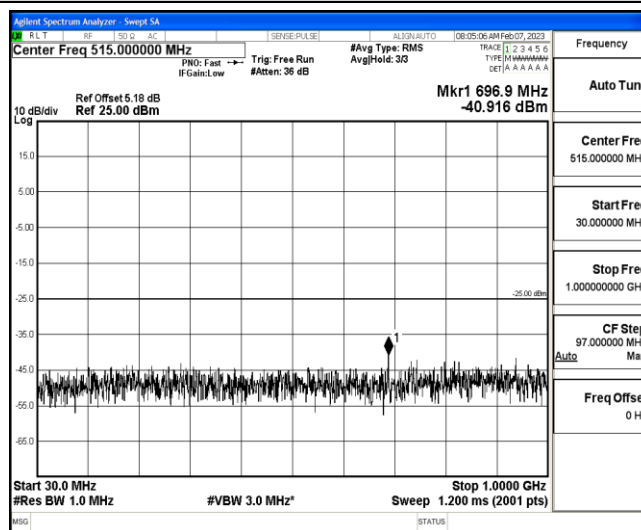

Band7-15MHz-16QAM-21100-1RB#0-Range5:10000~20000MHz

Band7-15MHz-16QAM-21100-1RB#0-Range6:20000~26500MHz

Band7-15MHz-16QAM-21375-1RB#0-Range1:0.009~0.15MHz

Band7-15MHz-16QAM-21375-1RB#0-Range2:0.15~30MHz

Band7-15MHz-16QAM-21375-1RB#0-Range3:30~1000MHz