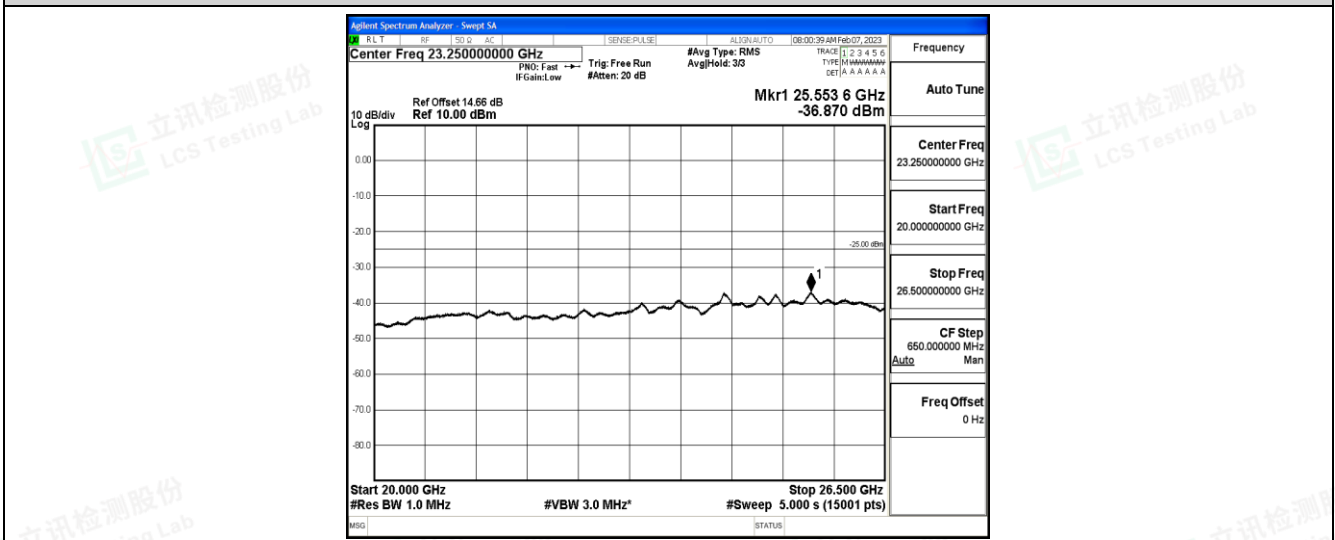

Band7-15MHz-16QAM-20825-1RB#0-Range6:20000~26500MHz

Band7-15MHz-16QAM-21100-1RB#0-Range1:0.009~0.15MHz