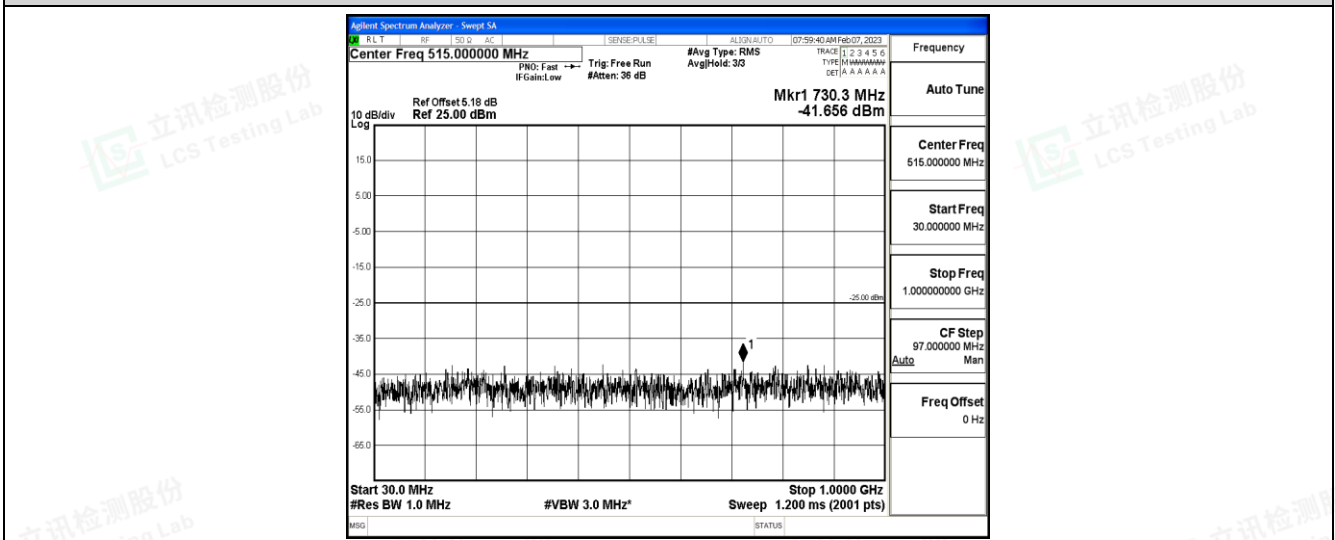

Band7-15MHz-QPSK-21375-1RB#0-Range5:10000~20000MHz

Band7-15MHz-QPSK-21375-1RB#0-Range6:20000~26500MHz

Band7-15MHz-16QAM-20825-1RB#0-Range1:0.009~0.15MHz

Band7-15MHz-16QAM-20825-1RB#0-Range2:0.15~30MHz

Band7-15MHz-16QAM-20825-1RB#0-Range3:30~1000MHz