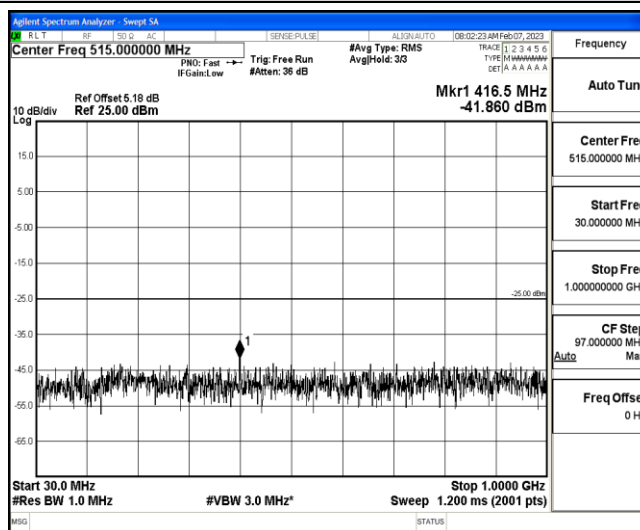

Band7-15MHz-16QAM-20825-1RB#0-Range5:10000~20000MHz

Band7-15MHz-16QAM-20825-1RB#0-Range6:20000~26500MHz

Band7-15MHz-16QAM-21100-1RB#0-Range1:0.009~0.15MHz

Band7-15MHz-16QAM-21100-1RB#0-Range2:0.15~30MHz

Band7-15MHz-16QAM-21100-1RB#0-Range3:30~1000MHz