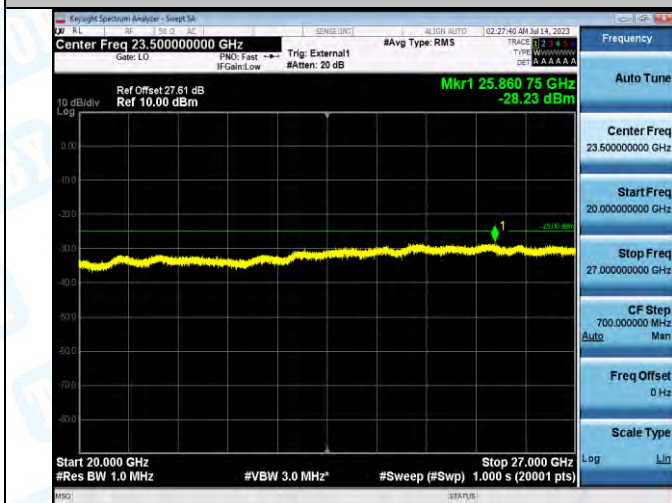

Band41_Band41_20MHz_QPSK_40620_1RB#0_20000-27000_20000-27000