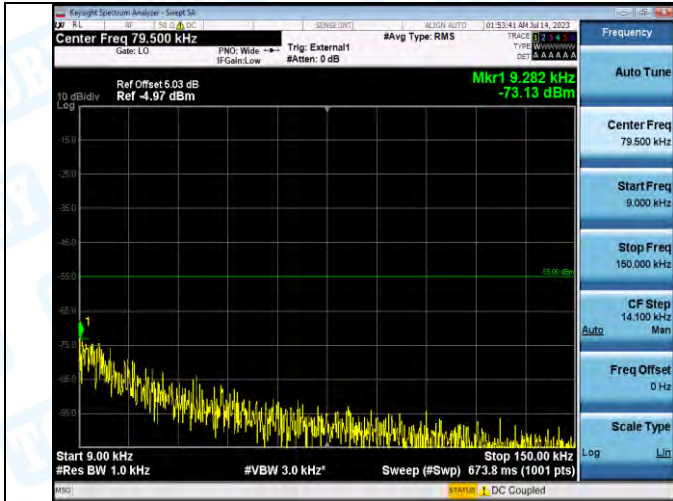

Band41_Band41_15MHz_QPSK_39725_1RB#0_0.009~0.15_0.009~0.15