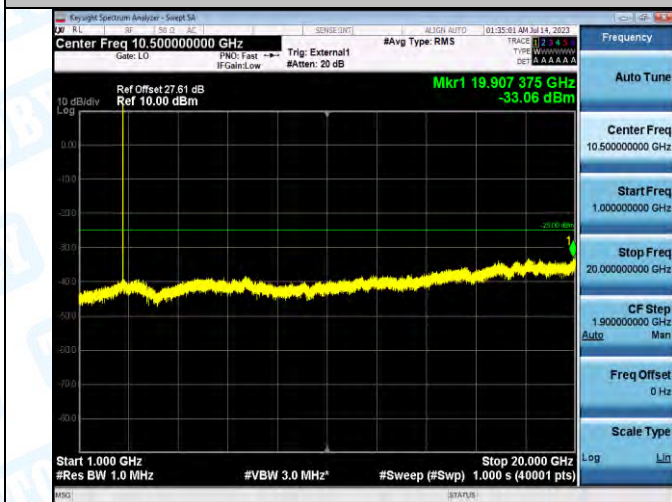

Band41_Band41_10MHz_QPSK_41540_1RB#0_20000~27000_20000~27000

Band41_Band41_10MHz_16QAM_41540_1RB#0_0.009~0.15_0.009~0.15

Band41_Band41_10MHz_16QAM_41540_1RB#0_0.15~30_0.15~30

Band41_Band41_10MHz_16QAM_41540_1RB#0_30~1000_30~1000