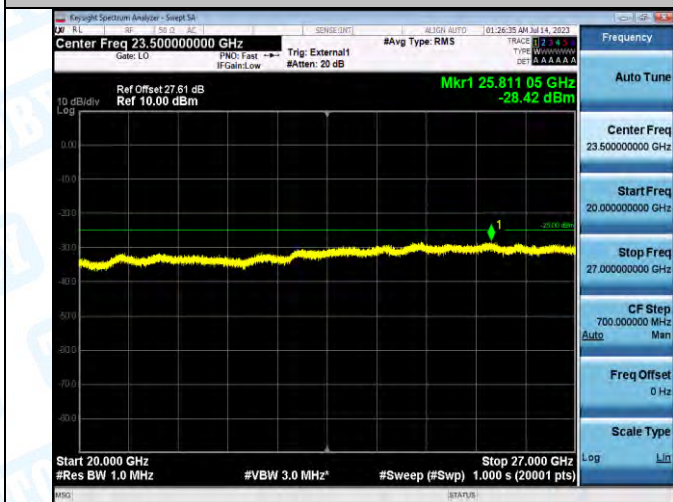

Band41_Band41_10MHz_QPSK_39700_1RB#0_0.009~0.15_0.009~0.15

Band41_Band41_10MHz_QPSK_39700_1RB#0_0.15~30_0.15~30

Band41_Band41_10MHz_QPSK_39700_1RB#0_30~1000_30~1000

Band41_Band41_10MHz_QPSK_39700_1RB#0_1000~20000_1000~20000