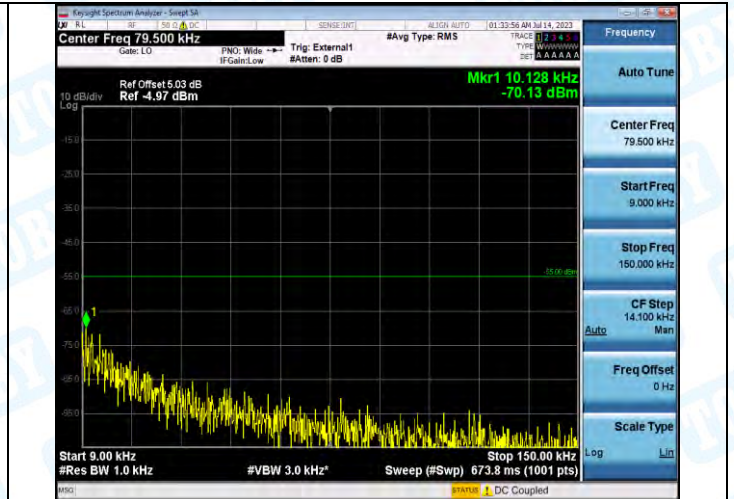

Band41_Band41_10MHz_16QAM_41540_1RB#0_0.009~0.15_0.009~0.15