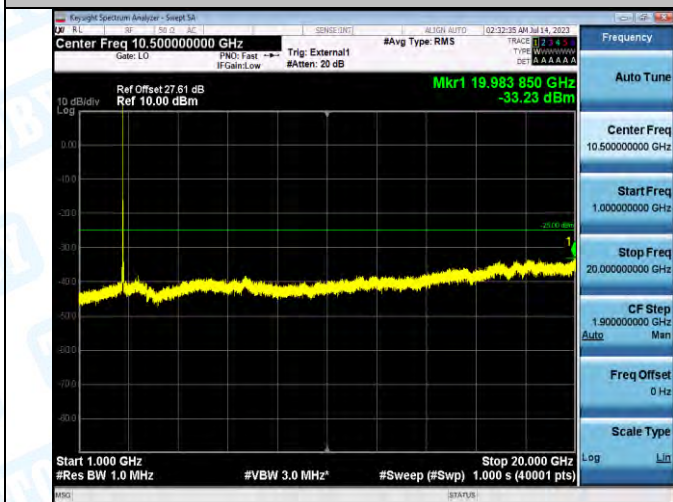

Band41_Band41_20MHz_QPSK_41490_1RB#0_20000~27000_20000~27000

Band41_Band41_20MHz_16QAM_41490_1RB#0_0.009~0.15_0.009~0.15

Band41_Band41_20MHz_16QAM_41490_1RB#0_0.15~30_0.15~30

Band41_Band41_20MHz_16QAM_41490_1RB#0_30~1000_30~1000