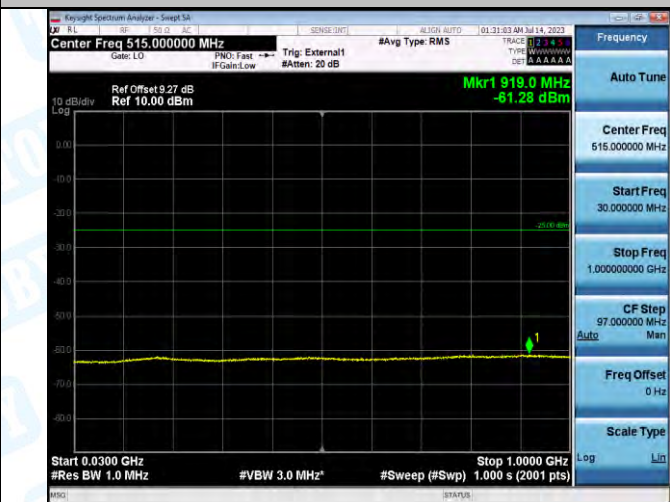

Band41_Band41_10MHz_16QAM_40620_1RB#0_30-1000_30-1000