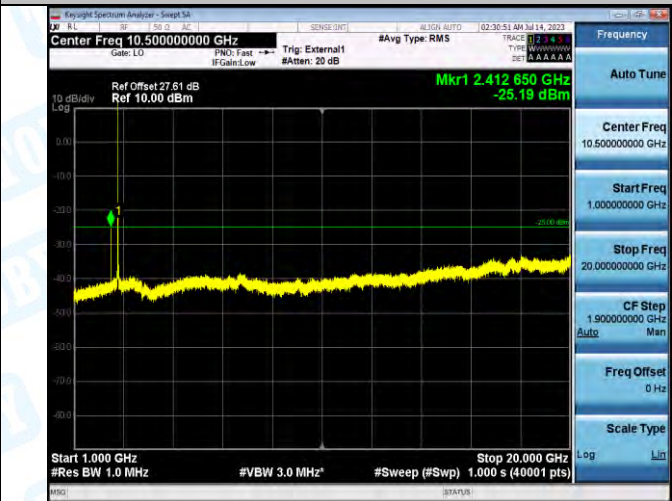

Band41_Band41_20MHz_QPSK_41490_1RB#0_1000-20000_1000-20000