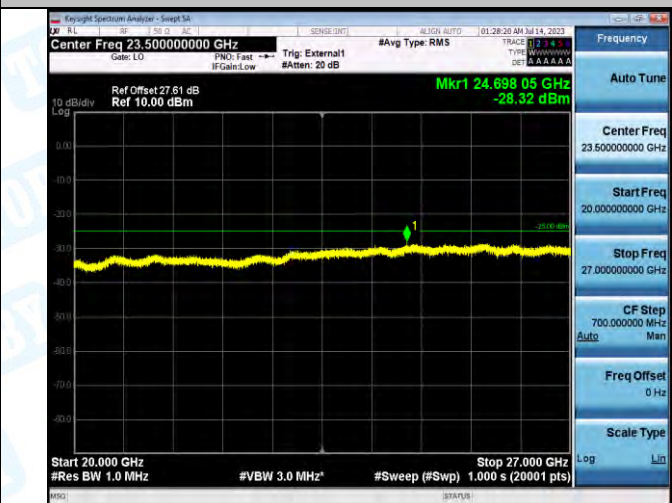

Band41_Band41_10MHz_16QAM_39700_1RB#0_20000-27000_20000-27000