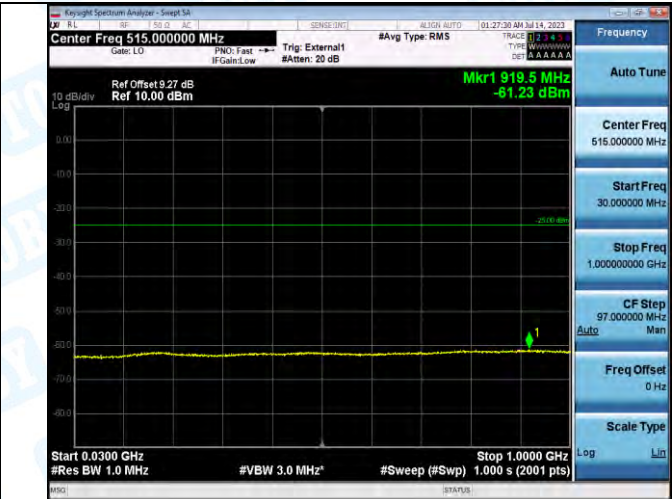

Band41_Band41_10MHz_16QAM_39700_1RB#0_30-1000_30-1000