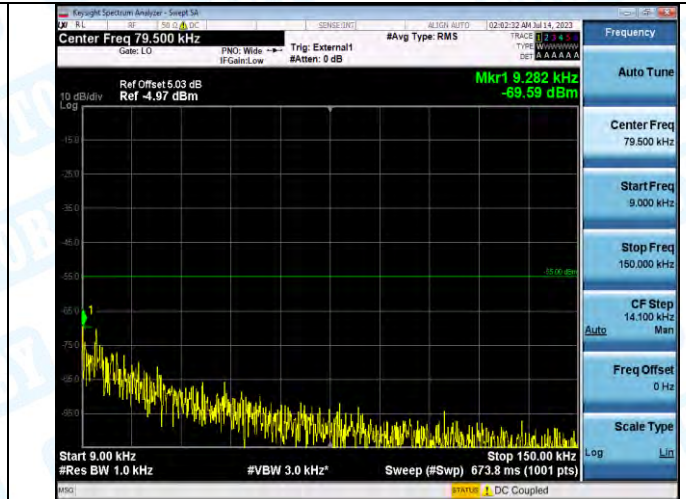

Band41_Band41_15MHz_16QAM_41515_1RB#0_0.009~0.15_0.009~0.15