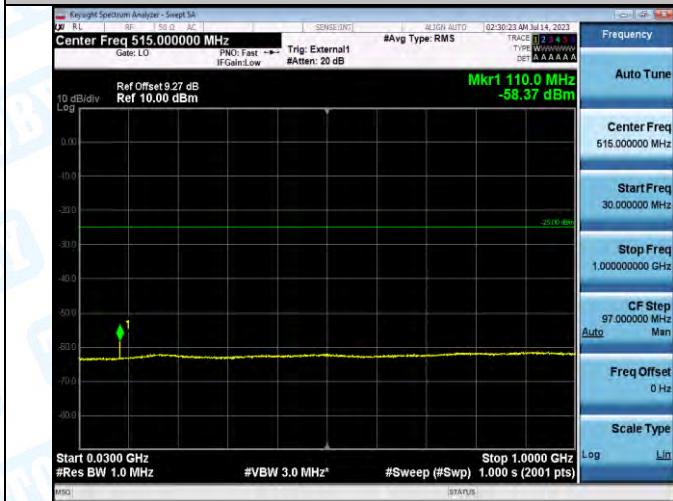

Band41_Band41_20MHz_QPSK_41490_1RB#0_30-1000_30-1000