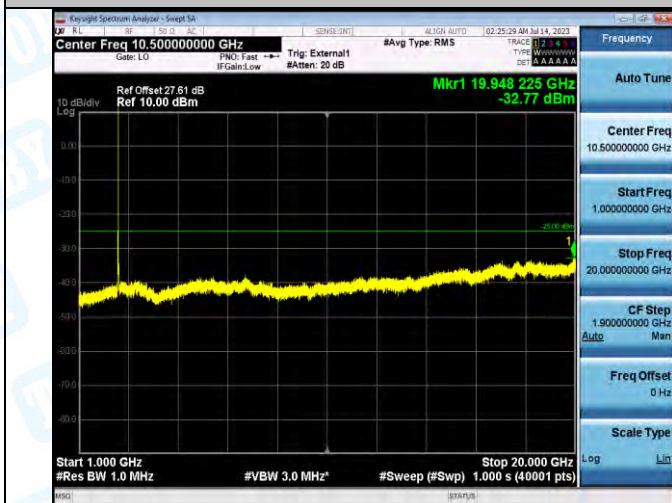

Band41_Band41_20MHz_QPSK_39750_1RB#0_20000~27000_20000~27000

Band41_Band41_20MHz_16QAM_39750_1RB#0_0.009~0.15_0.009~0.15

Band41_Band41_20MHz_16QAM_39750_1RB#0_0.15-30_0.15-30

Band41_Band41_20MHz_16QAM_39750_1RB#0_30-1000_30-1000