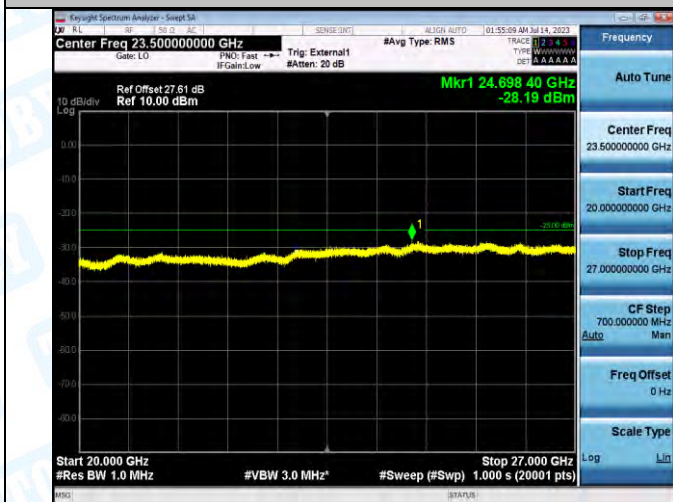

Band41_Band41_15MHz_QPSK_39725_1RB#0_20000~27000_20000~27000