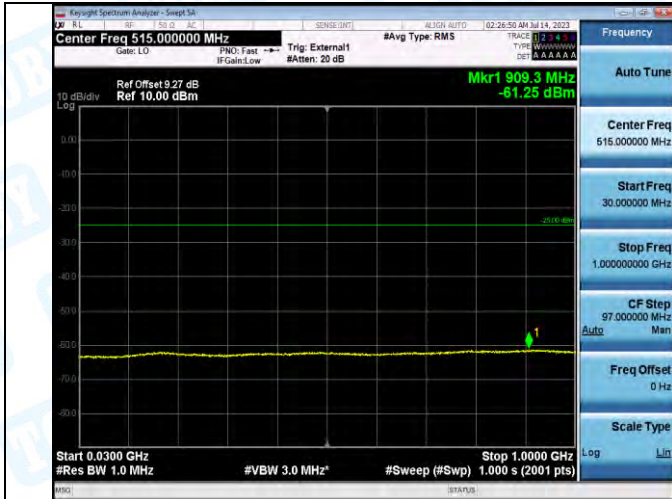

Band41_Band41_20MHz_16QAM_39750_1RB#0_1000-20000_1000-20000

Band41_Band41_20MHz_16QAM_39750_1RB#0_20000-27000_20000-27000

Band41_Band41_20MHz_QPSK_40620_1RB#0_0.009-0.15_0.009-0.15

Band41_Band41_20MHz_QPSK_40620_1RB#0_0.15-30_0.15-30