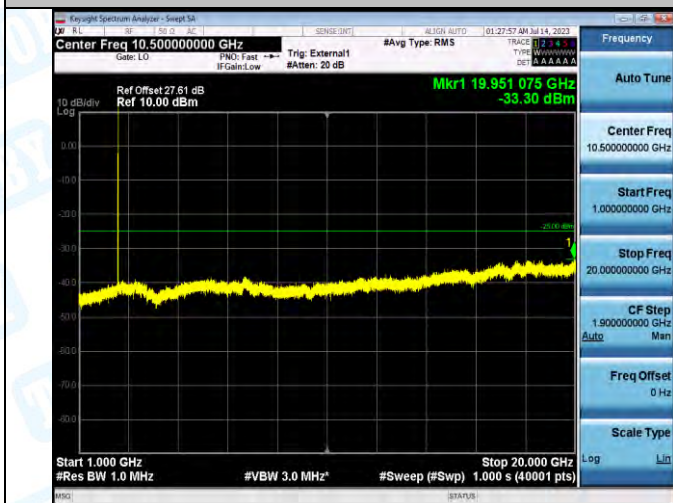

Band41_Band41_10MHz_QPSK_39700_1RB#0_20000~27000_20000~27000

Band41_Band41_10MHz_16QAM_39700_1RB#0_0.009~0.15_0.009~0.15

Band41_Band41_10MHz_16QAM_39700_1RB#0_0.15-30_0.15-30

Band41_Band41_10MHz_16QAM_39700_1RB#0_30-1000_30-1000