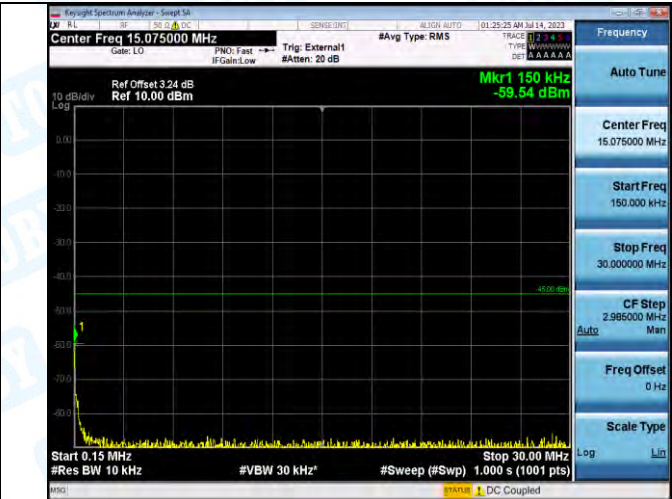

Band41_Band41_10MHz_QPSK_39700_1RB#0_0.009~0.15_0.009~0.15

Band41_Band41_10MHz_QPSK_39700_1RB#0_0.15~30_0.15~30

Band41_Band41_10MHz_QPSK_39700_1RB#0_30~1000_30~1000

Band41_Band41_10MHz_QPSK_39700_1RB#0_1000~20000_1000~20000