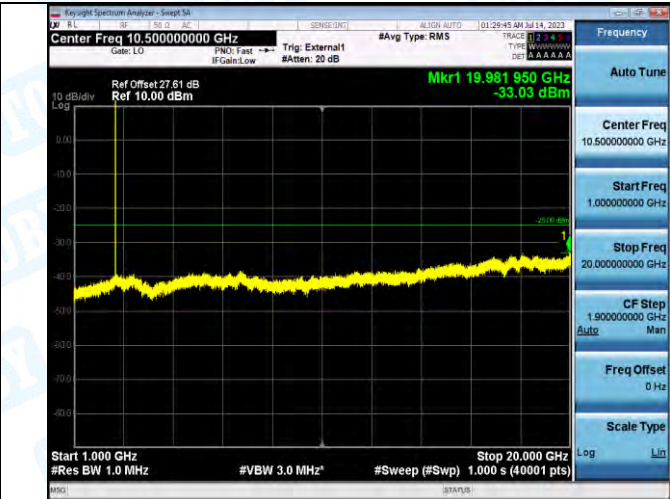

Band41_Band41_10MHz_QPSK_40620_1RB#0_1000-20000_1000-20000