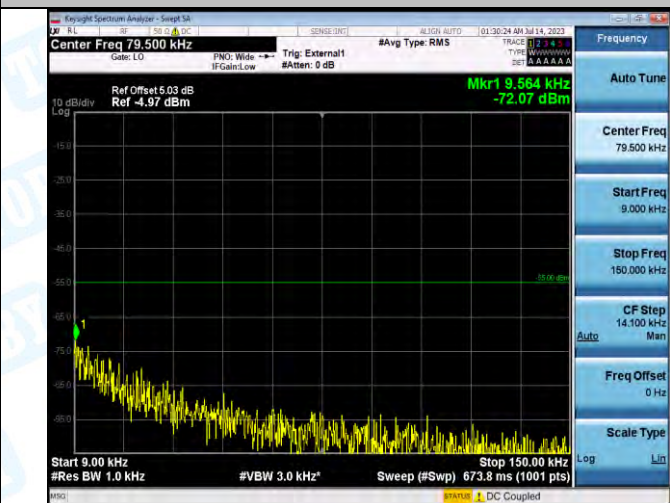

Band41_Band41_10MHz_16QAM_40620_1RB#0_0.009-0.15_0.009-0.15