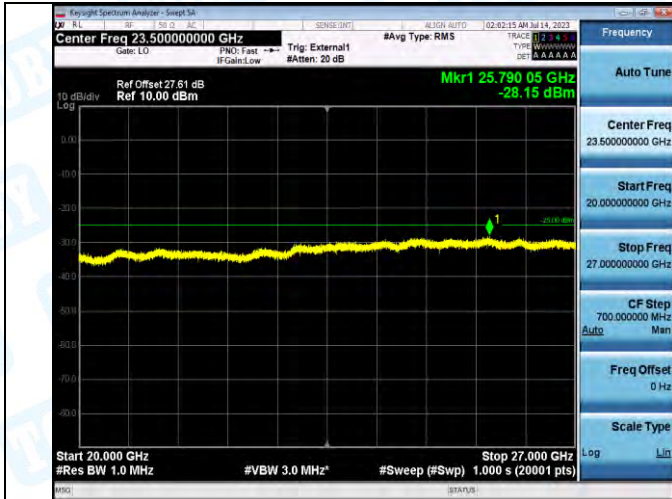

Band41_Band41_15MHz_QPSK_41515_1RB#0_20000~27000_20000~27000