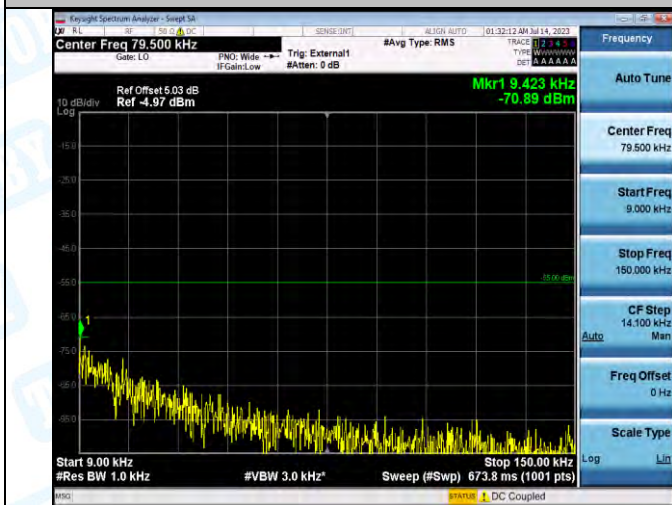

Band41_Band41_10MHz_16QAM_40620_1RB#0_0.15-30_0.15-30

Band41_Band41_10MHz_16QAM_40620_1RB#0_30-1000_30-1000

Band41_Band41_10MHz_16QAM_40620_1RB#0_1000-20000_1000-20000

Band41_Band41_10MHz_16QAM_40620_1RB#0_20000-27000_20000-27000