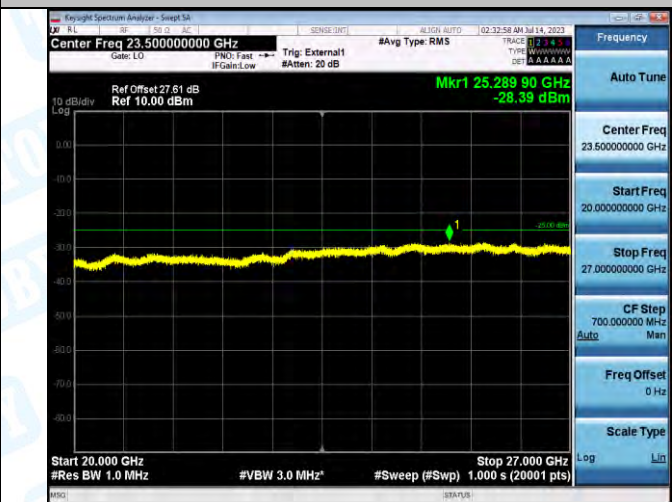

Band41_Band41_20MHz_16QAM_41490_1RB#0_20000~27000_20000~27000