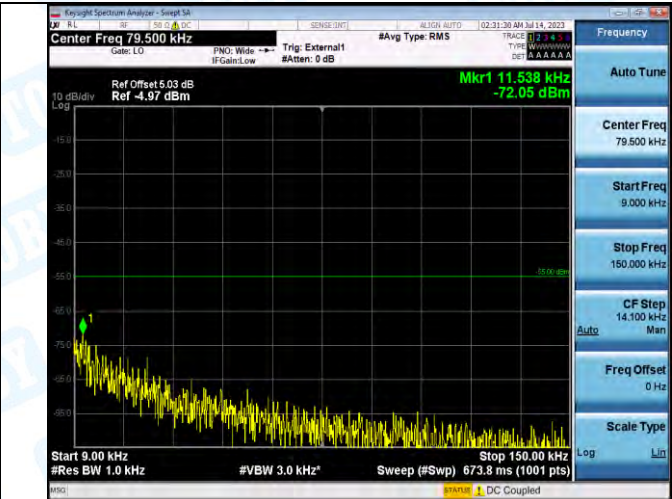

Band41_Band41_20MHz_16QAM_41490_1RB#0_0.009~0.15_0.009~0.15