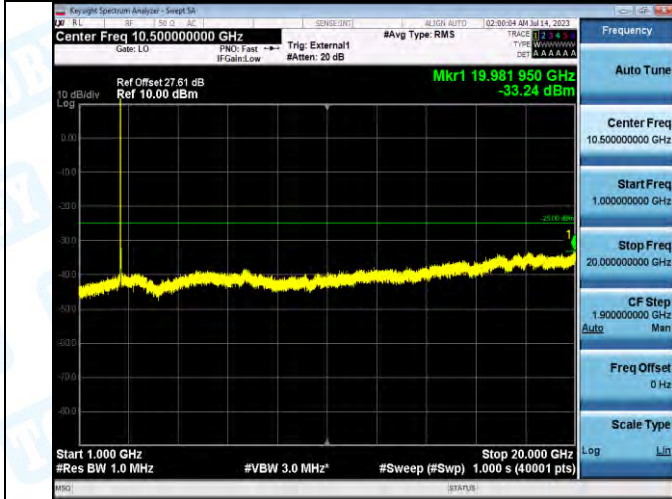

Band41_Band41_15MHz_QPSK_40620_1RB#0_20000-27000_20000-27000

Band41_Band41_15MHz_16QAM_40620_1RB#0_0.009-0.15_0.009-0.15

Band41_Band41_15MHz_16QAM_40620_1RB#0_0.15-30_0.15-30

Band41_Band41_15MHz_16QAM_40620_1RB#0_30-1000_30-1000