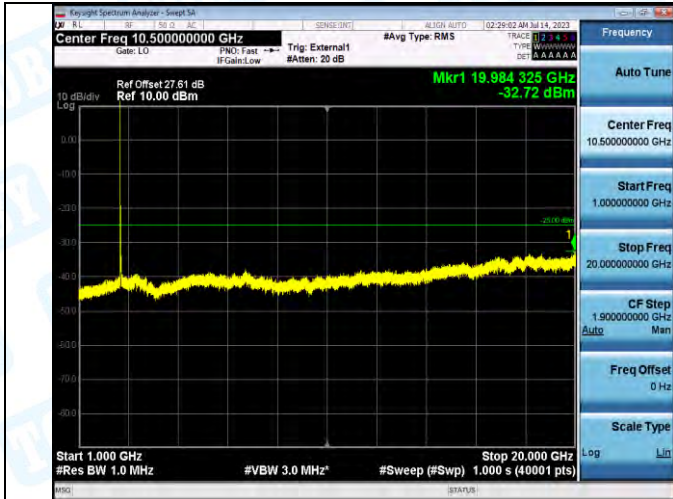

Band41_Band41_20MHz_16QAM_40620_1RB#0_1000-20000_1000-20000