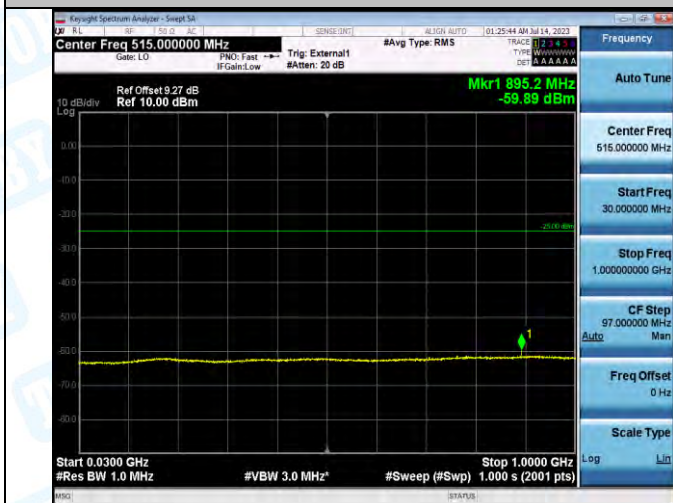

Band41_Band41_10MHz_QPSK_39700_1RB#0_0.009~0.15_0.009~0.15

Band41_Band41_10MHz_QPSK_39700_1RB#0_0.15~30_0.15~30

Band41_Band41_10MHz_QPSK_39700_1RB#0_30~1000_30~1000

Band41_Band41_10MHz_QPSK_39700_1RB#0_1000~20000_1000~20000