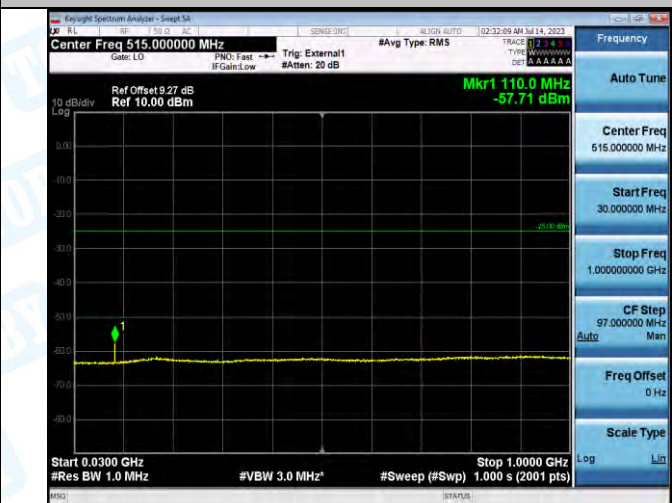

Band41_Band41_20MHz_16QAM_41490_1RB#0_30~1000_30~1000