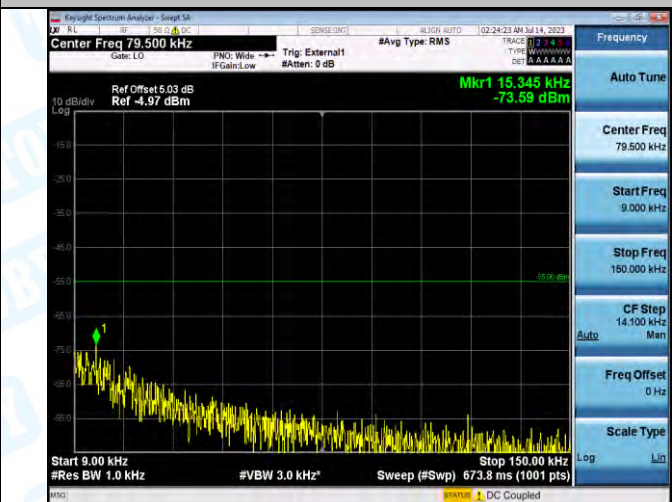

Band41_Band41_20MHz_16QAM_39750_1RB#0_0.009~0.15_0.009~0.15