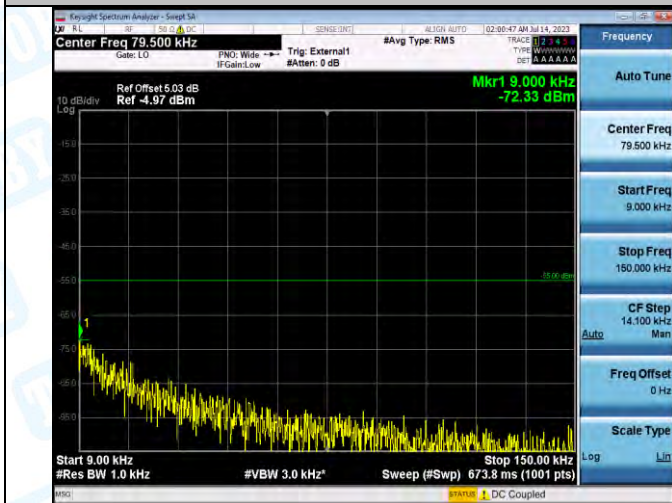

Band41_Band41_15MHz_QPSK_41515_1RB#0_0.009-0.15_0.009-0.15