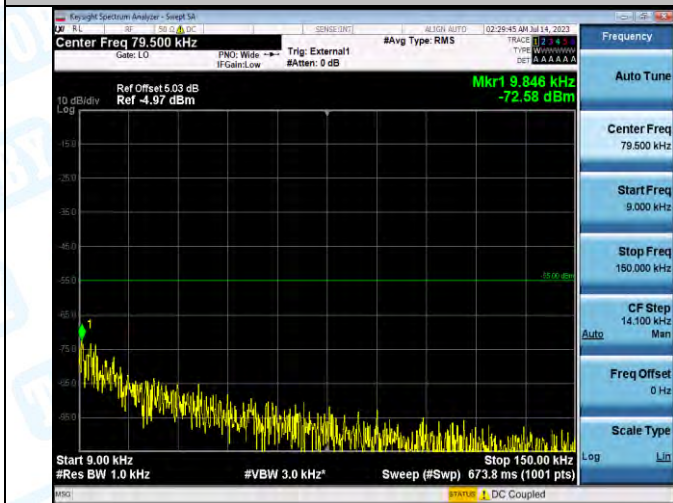

Band41_Band41_20MHz_16QAM_40620_1RB#0_0.15-30_0.15-30

Band41_Band41_20MHz_16QAM_40620_1RB#0_30-1000_30-1000

Band41_Band41_20MHz_16QAM_40620_1RB#0_1000-20000_1000-20000

Band41_Band41_20MHz_16QAM_40620_1RB#0_20000-27000_20000-27000