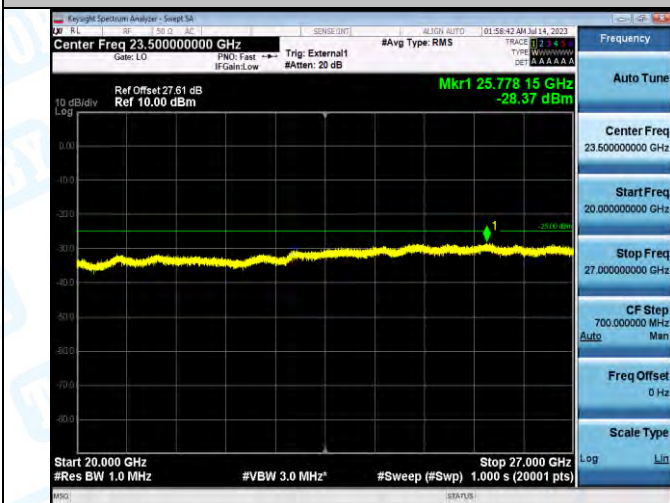

Band41_Band41_15MHz_QPSK_40620_1RB#0_0.009-0.15_0.009-0.15

Band41_Band41_15MHz_QPSK_40620_1RB#0_0.15-30_0.15-30

Band41_Band41_15MHz_QPSK_40620_1RB#0_30-1000_30-1000

Band41_Band41_15MHz_QPSK_40620_1RB#0_1000-20000_1000-20000