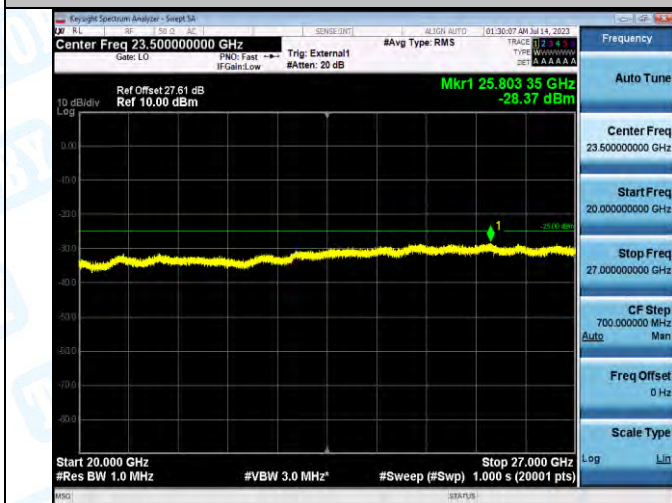

Band41_Band41_10MHz_QPSK_40620_1RB#0_20000-27000_20000-27000