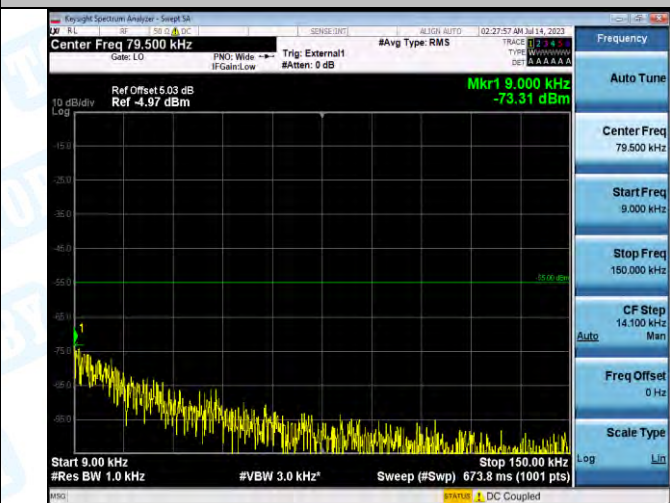

Band41_Band41_20MHz_16QAM_40620_1RB#0_0.009-0.15_0.009-0.15