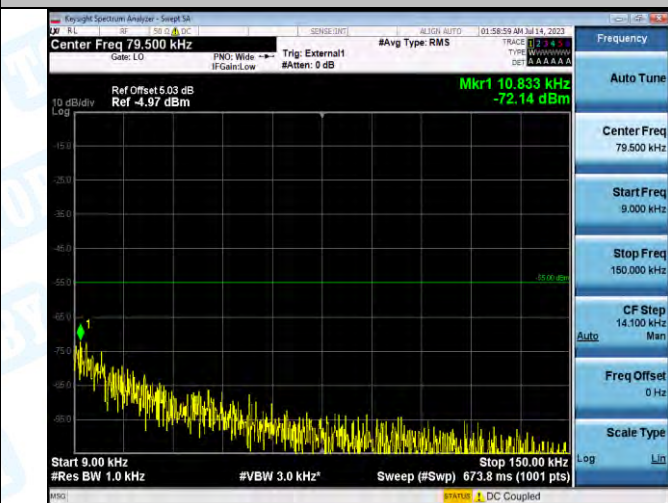

Band41_Band41_15MHz_16QAM_40620_1RB#0_0.009-0.15_0.009-0.15