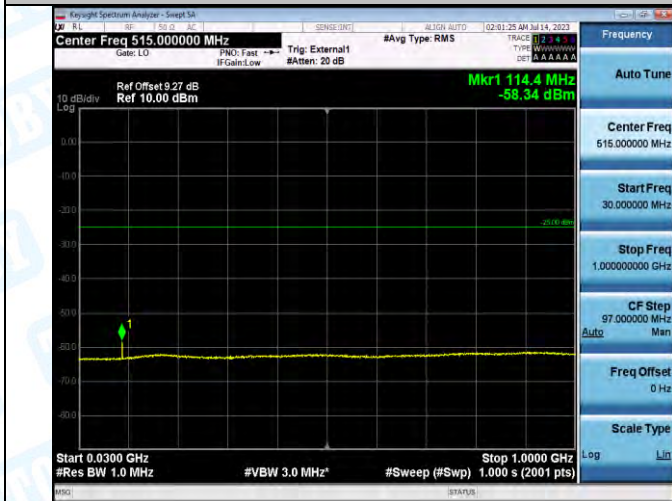

Band41_Band41_15MHz_16QAM_40620_1RB#0_1000-20000_1000-20000

Band41_Band41_15MHz_16QAM_40620_1RB#0_20000-27000_20000-27000

Band41_Band41_15MHz_QPSK_41515_1RB#0_0.009-0.15_0.009-0.15

Band41_Band41_15MHz_QPSK_41515_1RB#0_0.15-30_0.15-30