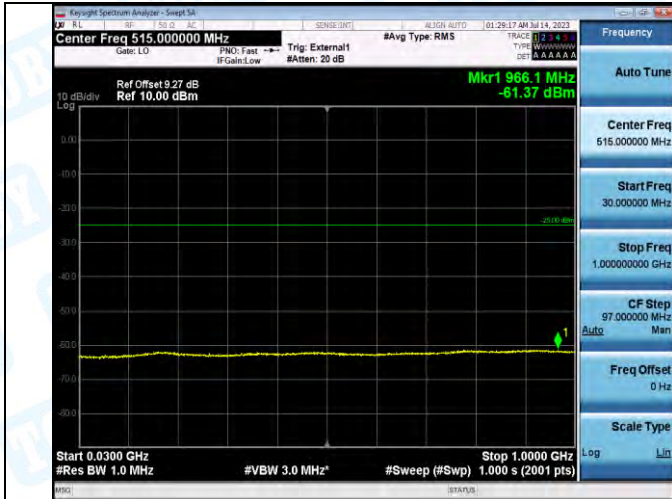

Band41_Band41_10MHz_16QAM_39700_1RB#0_1000-20000_1000-20000

Band41_Band41_10MHz_16QAM_39700_1RB#0_20000-27000_20000-27000

Band41_Band41_10MHz_QPSK_40620_1RB#0_0.009-0.15_0.009-0.15

Band41_Band41_10MHz_QPSK_40620_1RB#0_0.15-30_0.15-30