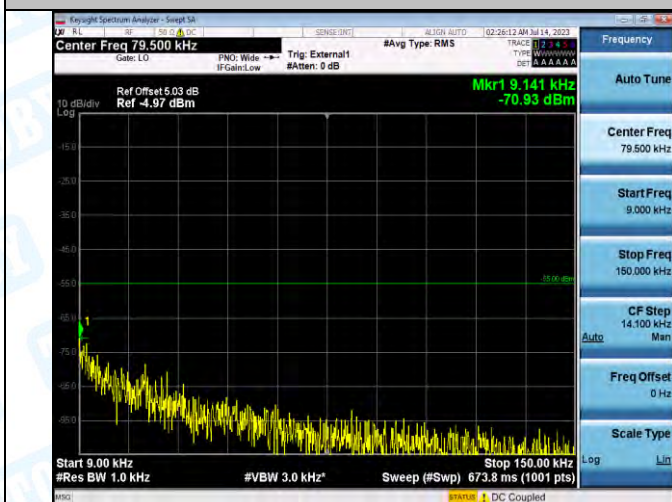

Band41_Band41_20MHz_QPSK_40620_1RB#0_0.009-0.15_0.009-0.15