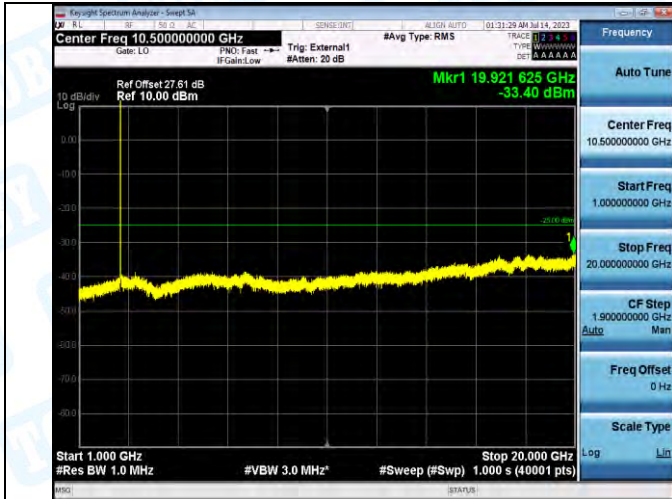

Band41_Band41_10MHz_16QAM_40620_1RB#0_1000-20000_1000-20000