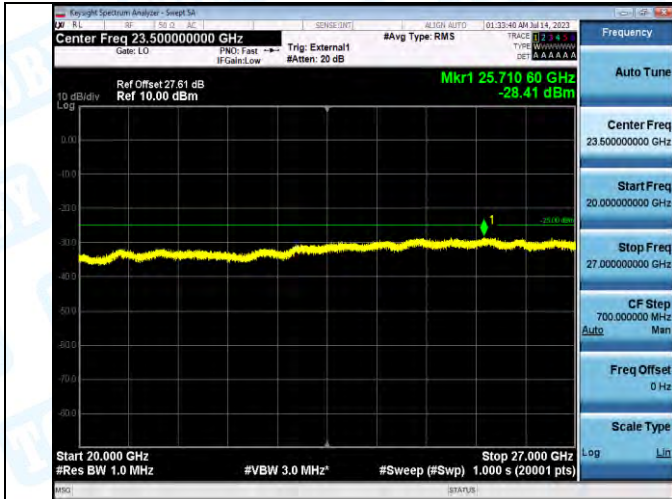

Band41_Band41_10MHz_QPSK_41540_1RB#0_0.009-0.15_0.009-0.15

Band41_Band41_10MHz_QPSK_41540_1RB#0_0.15-30_0.15-30

Band41_Band41_10MHz_QPSK_41540_1RB#0_30-1000_30-1000

Band41_Band41_10MHz_QPSK_41540_1RB#0_1000-20000_1000-20000