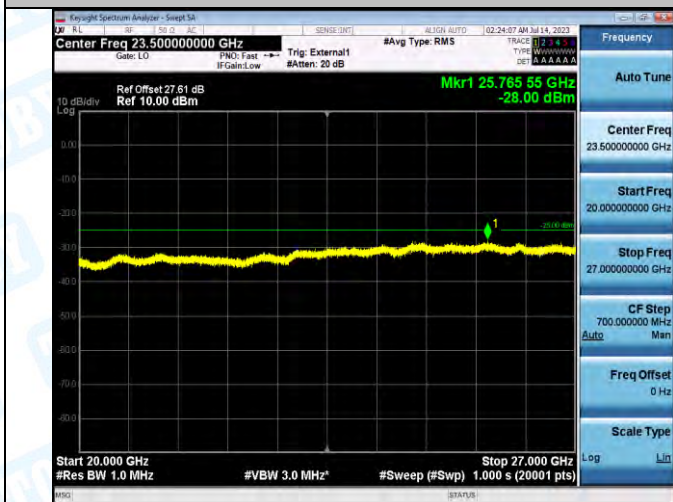

Band41_Band41_20MHz_QPSK_39750_1RB#0_0.009~0.15_0.009~0.15

Band41_Band41_20MHz_QPSK_39750_1RB#0_0.15~30_0.15~30

Band41_Band41_20MHz_QPSK_39750_1RB#0_30~1000_30~1000

Band41_Band41_20MHz_QPSK_39750_1RB#0_1000~20000_1000~20000