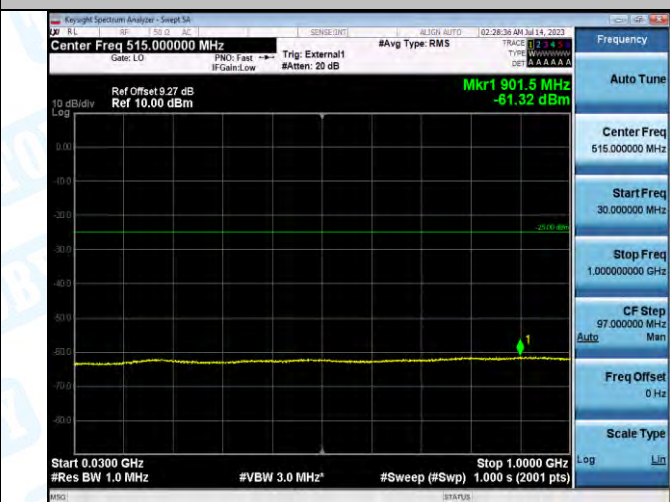

Band41_Band41_20MHz_16QAM_40620_1RB#0_30-1000_30-1000