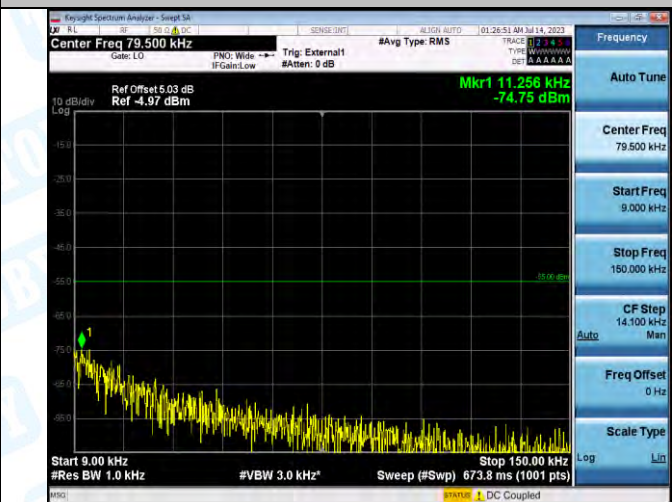

Band41_Band41_10MHz_16QAM_39700_1RB#0_0.009~0.15_0.009~0.15