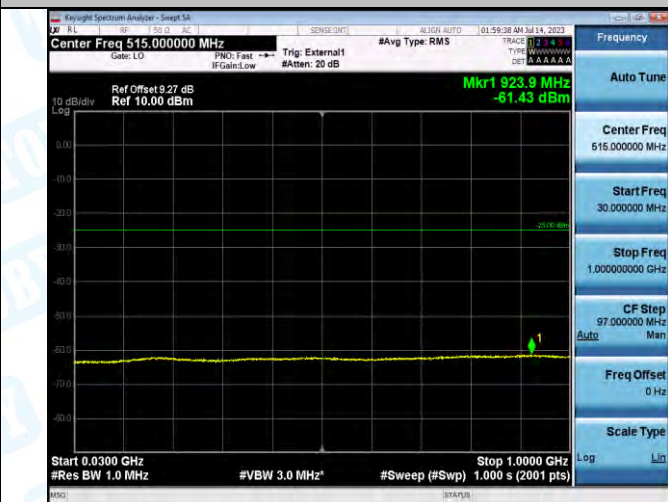

Band41_Band41_15MHz_16QAM_40620_1RB#0_30-1000_30-1000