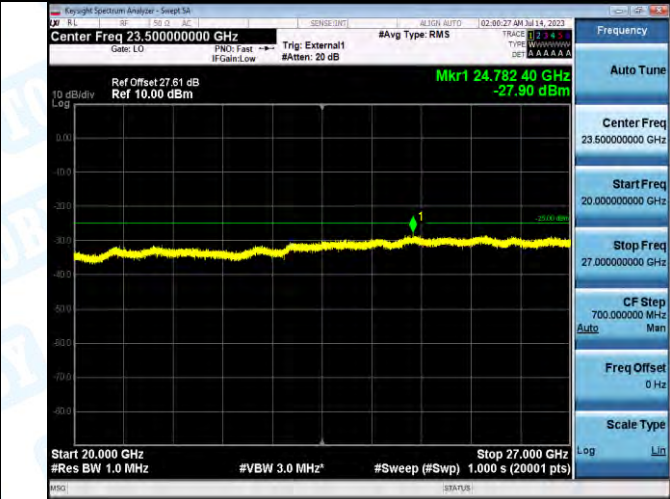

Band41_Band41_15MHz_16QAM_40620_1RB#0_20000-27000_20000-27000