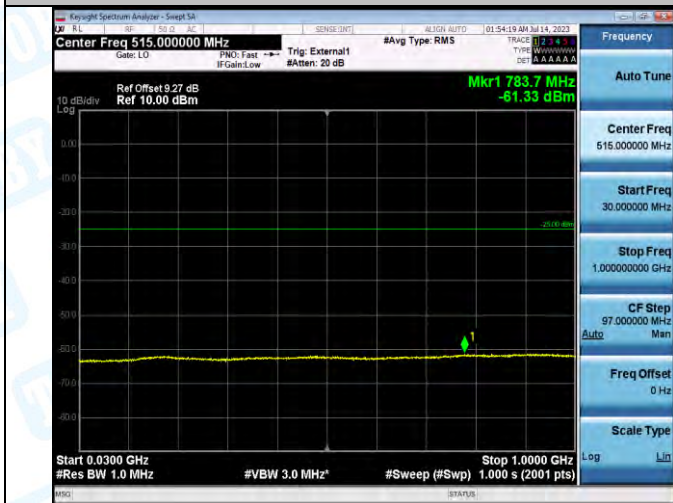

Band41_Band41_10MHz_16QAM_41540_1RB#0_1000~20000_1000~20000

Band41_Band41_10MHz_16QAM_41540_1RB#0_20000~27000_20000~27000

Band41_Band41_15MHz_QPSK_39725_1RB#0_0.009~0.15_0.009~0.15

Band41_Band41_15MHz_QPSK_39725_1RB#0_0.15~30_0.15~30