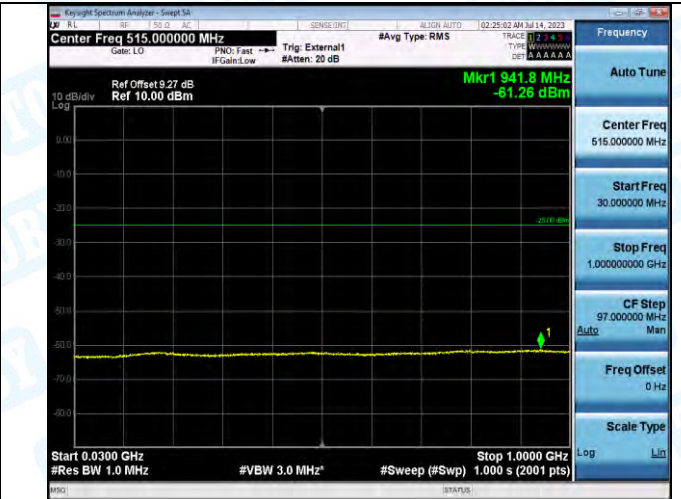

Band41_Band41_20MHz_16QAM_39750_1RB#0_30-1000_30-1000