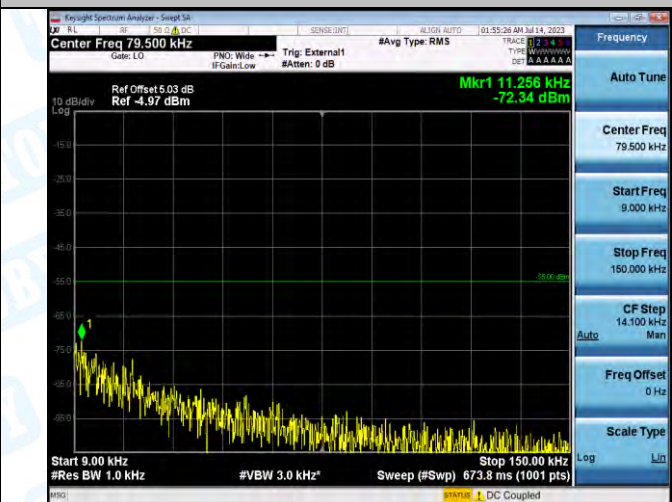

Band41_Band41_15MHz_16QAM_39725_1RB#0_0.009~0.15_0.009~0.15