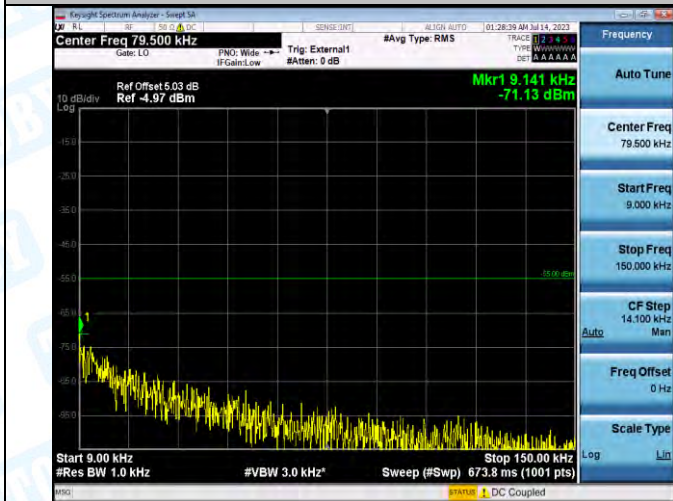

Band41_Band41_10MHz_QPSK_40620_1RB#0_0.009-0.15_0.009-0.15