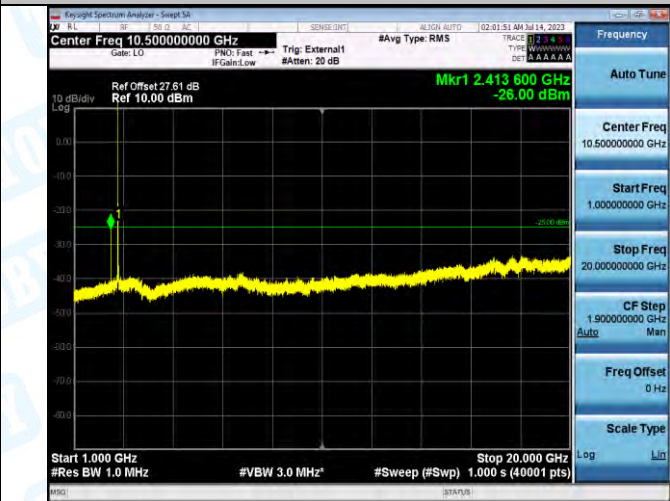

Band41_Band41_15MHz_QPSK_41515_1RB#0_1000-20000_1000-20000