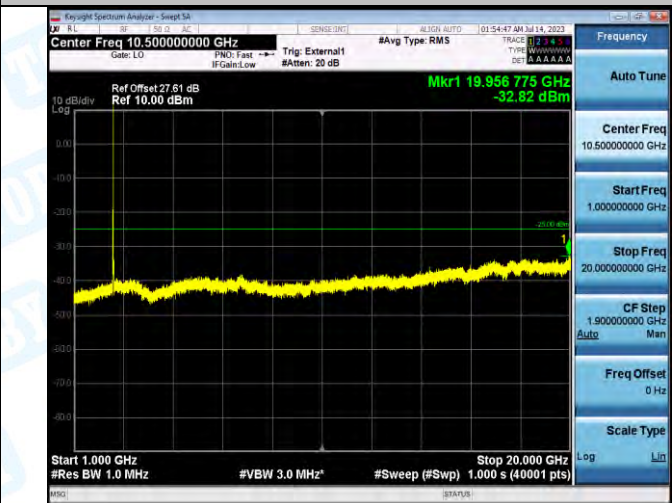

Band41_Band41_15MHz_QPSK_39725_1RB#0_1000~20000_1000~20000