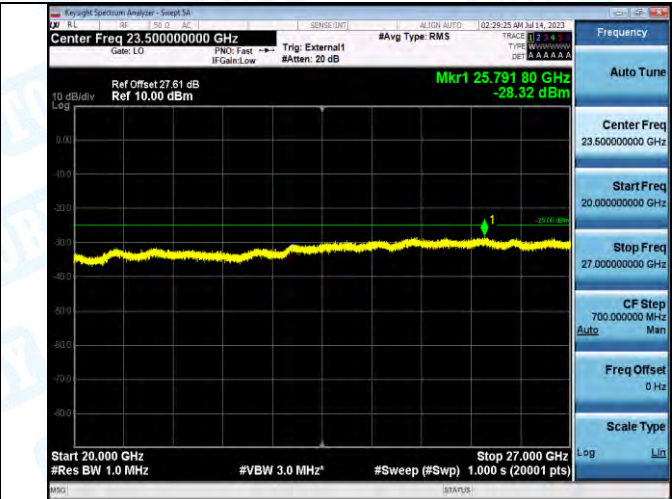

Band41_Band41_20MHz_16QAM_40620_1RB#0_20000-27000_20000-27000