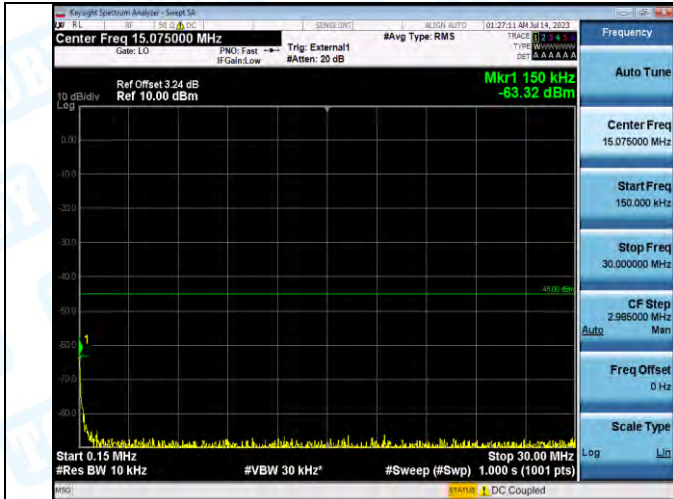

Band41_Band41_10MHz_16QAM_39700_1RB#0_0.15-30_0.15-30