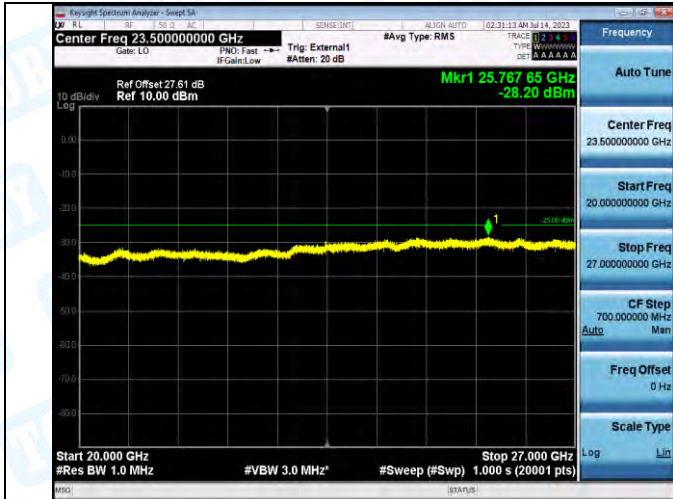

Band41_Band41_20MHz_QPSK_41490_1RB#0_0.009-0.15_0.009-0.15

Band41_Band41_20MHz_QPSK_41490_1RB#0_0.15-30_0.15-30

Band41_Band41_20MHz_QPSK_41490_1RB#0_30-1000_30-1000

Band41_Band41_20MHz_QPSK_41490_1RB#0_1000-20000_1000-20000