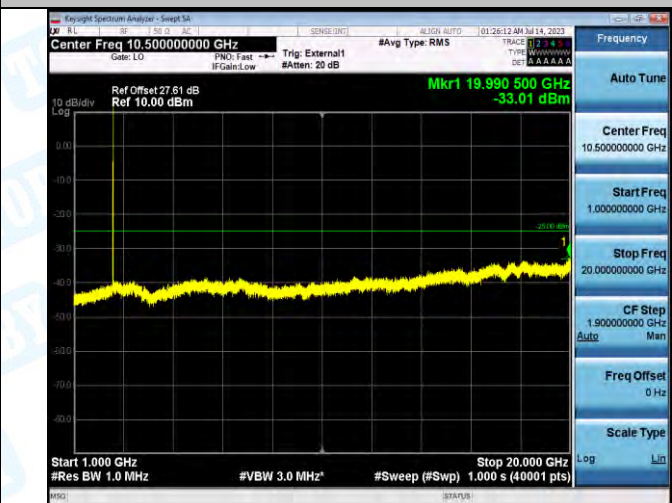

Band41_Band41_10MHz_QPSK_39700_1RB#0_0.009~0.15_0.009~0.15

Band41_Band41_10MHz_QPSK_39700_1RB#0_0.15~30_0.15~30

Band41_Band41_10MHz_QPSK_39700_1RB#0_30~1000_30~1000

Band41_Band41_10MHz_QPSK_39700_1RB#0_1000~20000_1000~20000