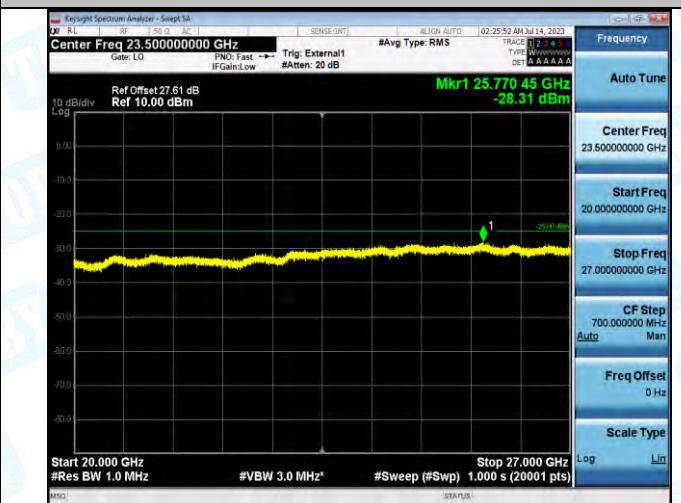

Band41_Band41_20MHz_16QAM_39750_1RB#0_20000-27000_20000-27000