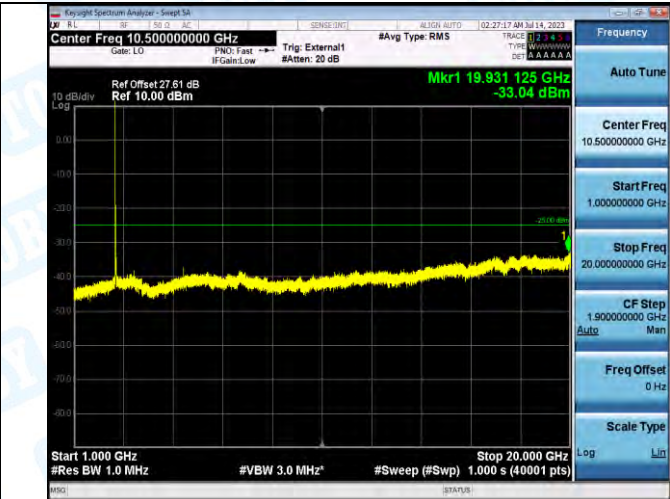

Band41_Band41_20MHz_QPSK_40620_1RB#0_1000-20000_1000-20000