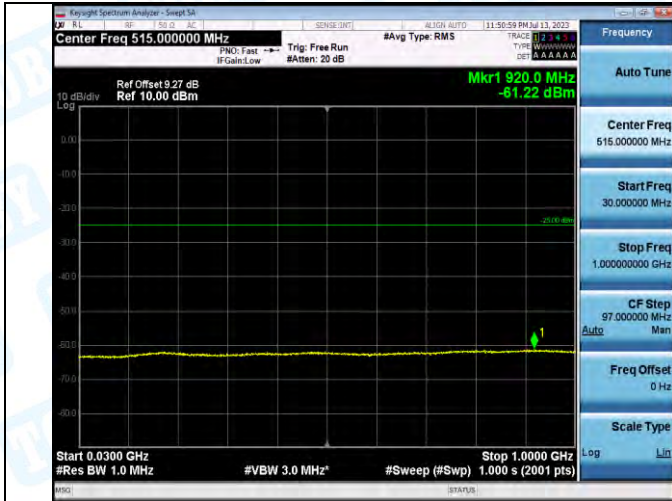

Band7_Band7_15MHz_QPSK_21100_1RB#0_0.009~0.15_0.009~0.15

Band7_Band7_15MHz_QPSK_21100_1RB#0_30~1000_30~1000