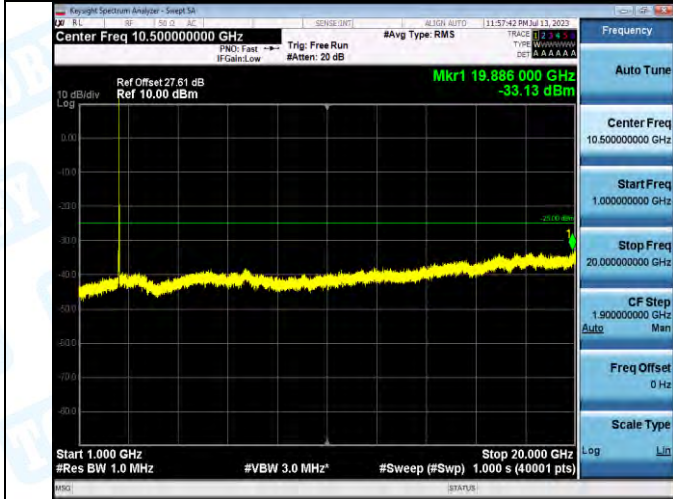

Band7_Band7_20MHz_QPSK_21100_1RB#0_20000-27000_20000-27000

Band7_Band7_20MHz_16QAM_21100_1RB#0_0.009-0.15_0.009-0.15

Band7_Band7_20MHz_16QAM_21100_1RB#0_0.15-30_0.15-30

Band7_Band7_20MHz_16QAM_21100_1RB#0_30-1000_30-1000