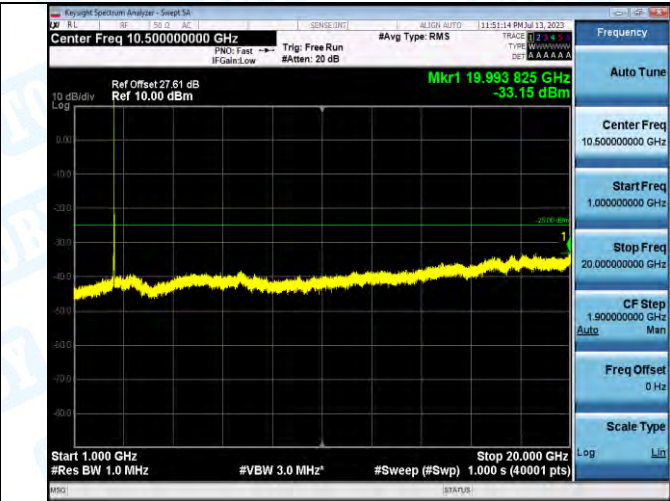

Band7_Band7_15MHz_QPSK_21100_1RB#0_0.15~30_0.15~30

Band7_Band7_15MHz_QPSK_21100_1RB#0_1000~20000_1000~20000