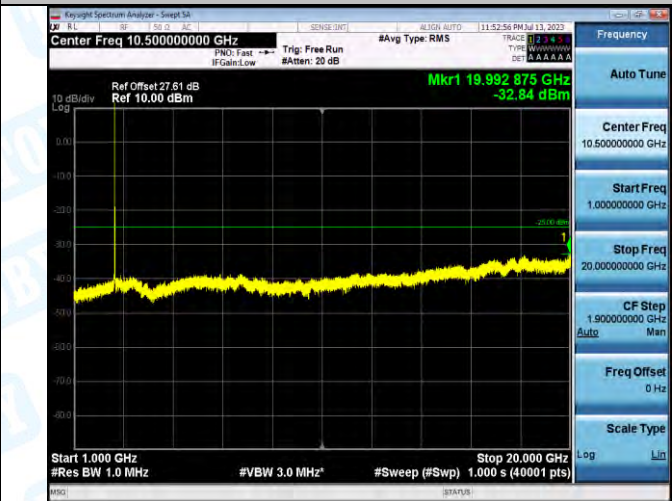

Band7_Band7_15MHz_QPSK_21100_1RB#_20000~27000_20000~27000

Band7_Band7_15MHz_QPSK_21375_1RB#_1000~20000_1000~20000