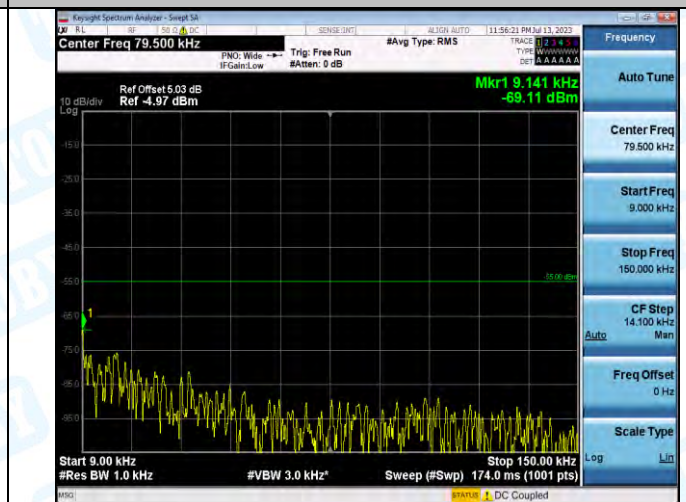

Band7_Band7_20MHz_16QAM_20850_1RB#0_1000-20000_1000-20000

Band7_Band7_20MHz_QPSK_21100_1RB#0_0.009-0.15_0.009-0.15