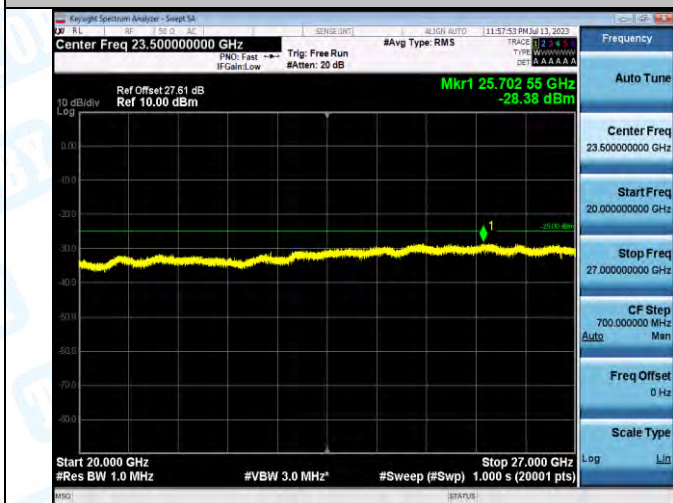

Band7_Band7_20MHz_16QAM_20850_1RB#0_20000-27000_20000-27000

Band7_Band7_20MHz_QPSK_21100_1RB#0_0.009-0.15_0.009-0.15

Band7_Band7_20MHz_QPSK_21100_1RB#0_0.15-30_0.15-30

Band7_Band7_20MHz_QPSK_21100_1RB#0_30-1000_30-1000