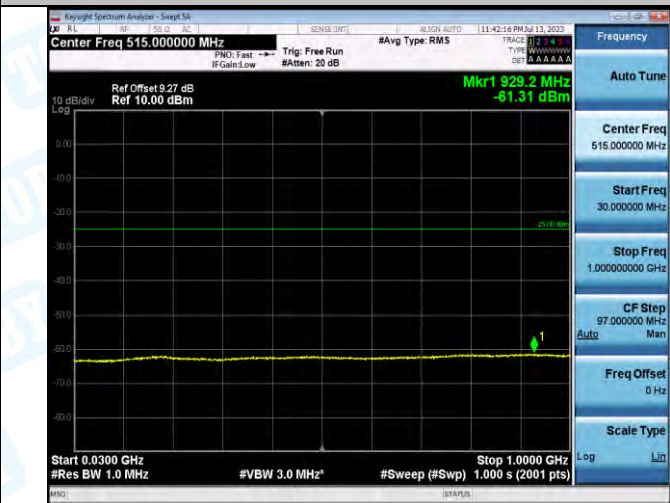

Band7_ Band7_ 5MHz_16QAM_21425_1RB#0_0.009-0.15_0.009-0.15

Band7_ Band7_ 5MHz_16QAM_21425_1RB#0_30-1000_30-1000