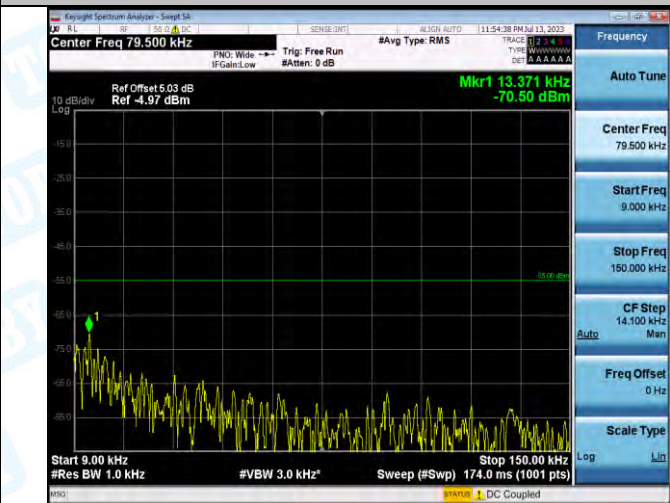

Band7_Band7_15MHz_QPSK_21100_1RB#0_1000~20000_1000~20000

Band7_Band7_20MHz_QPSK_20850_1RB#0_0.009~0.15_0.009~0.15