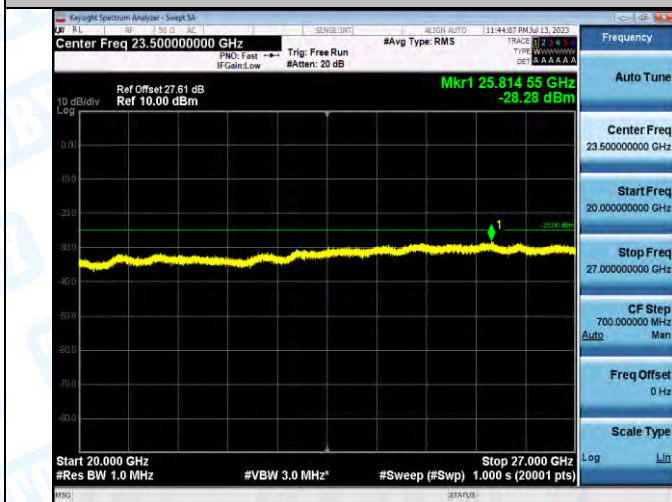

Band7_Band7_10MHz_QPSK_20800_1RB#0_0.009-0.15_0.009-0.15

Band7_Band7_10MHz_QPSK_20800_1RB#0_0.15-30_0.15-30

Band7_Band7_10MHz_QPSK_20800_1RB#0_30-1000_30-1000

Band7_Band7_10MHz_QPSK_20800_1RB#0_1000-20000_1000-20000