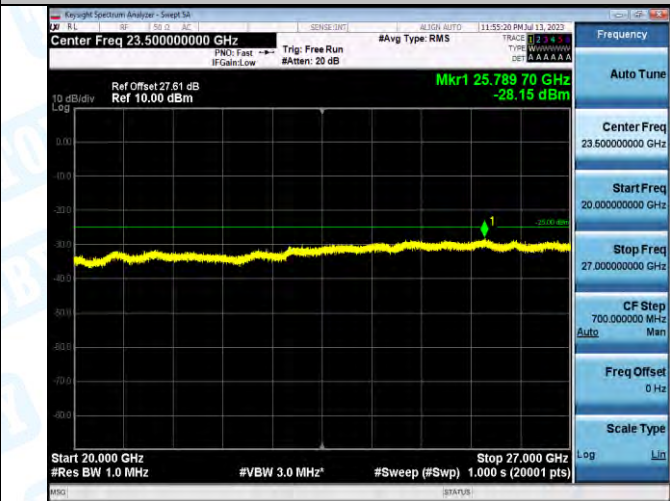

Band7_Band7_15MHz_16QAM_21375_1RB#0_30~1000_30~1000

Band7_Band7_20MHz_QPSK_20850_1RB#0_20000~27000_20000~27000