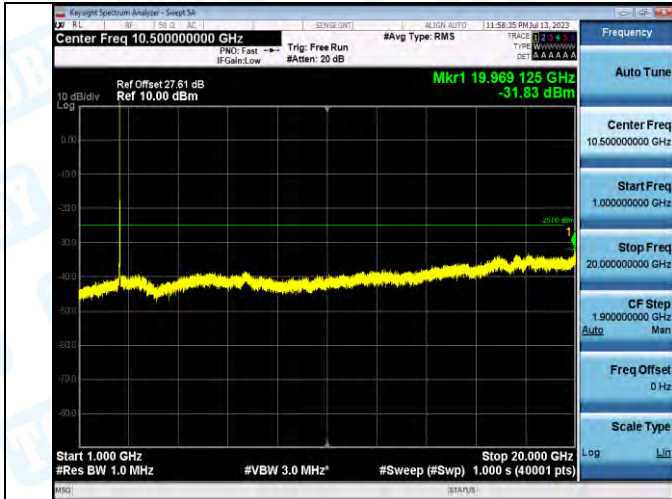

Band7_Band7_20MHz_16QAM_21100_1RB#0_20000-27000_20000-27000

Band7_Band7_20MHz_QPSK_21350_1RB#0_0.009-0.15_0.009-0.15

Band7_Band7_20MHz_QPSK_21350_1RB#0_0.15-30_0.15-30

Band7_Band7_20MHz_QPSK_21350_1RB#0_30-1000_30-1000