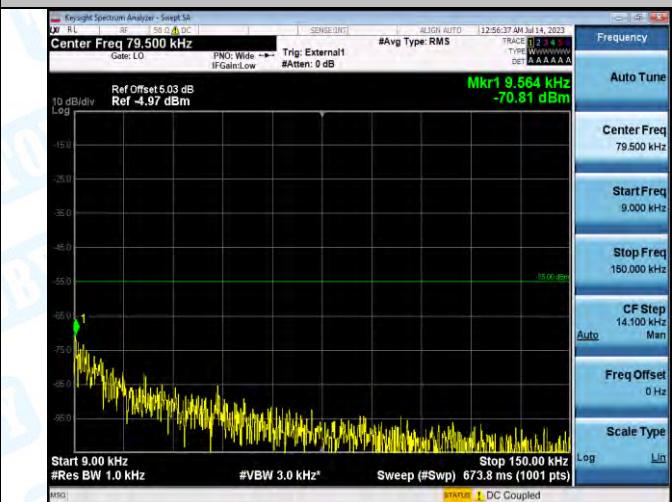

Band41_Band41_5MHz_QPSK_39675_1RB#0_1000~20000_1000~20000

Band41_Band41_5MHz_16QAM_39675_1RB#0_0.009~0.15_0.009~0.15