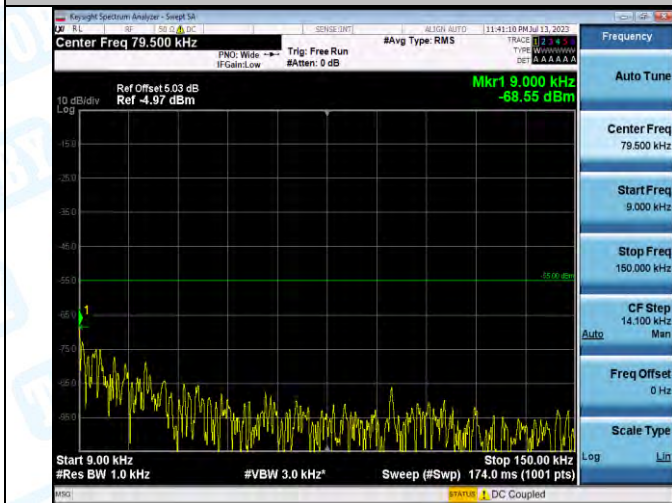

Band7_Band7_5MHz_16QAM_21100_1RB#0_1000-20000_1000-20000

Band7_Band7_5MHz_QPSK_21425_1RB#0_0.009-0.15_0.009-0.15