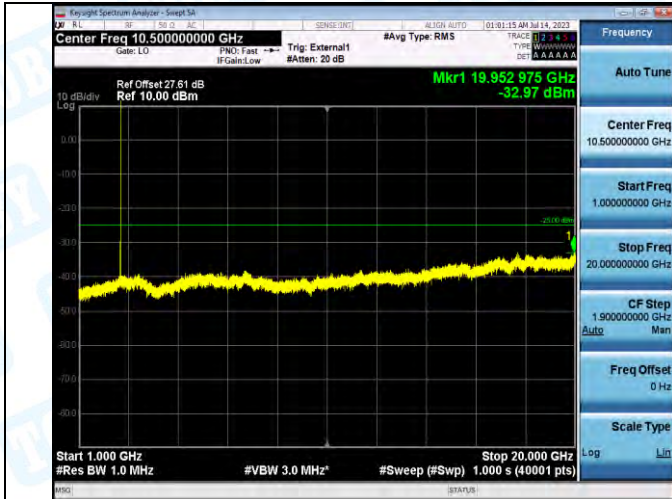

Band41_Band41_5MHz_QPSK_40620_1RB#0_20000~27000_20000~27000

Band41_Band41_5MHz_16QAM_40620_1RB#0_0.009~0.15_0.009~0.15

Band41_Band41_5MHz_16QAM_40620_1RB#0_0.15~30_0.15~30

Band41_Band41_5MHz_16QAM_40620_1RB#0_30~1000_30~1000