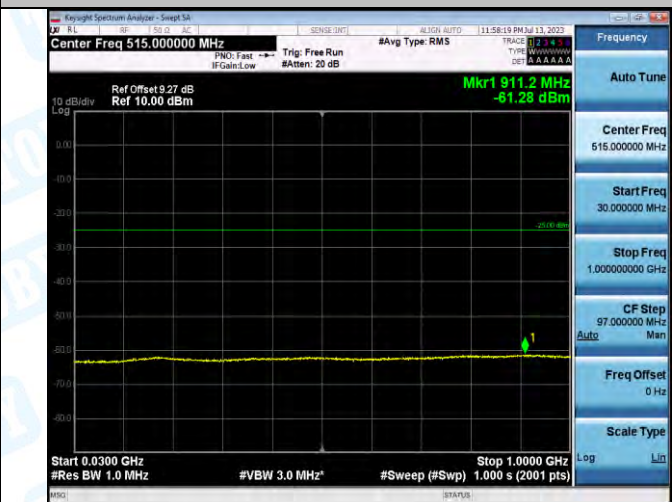

Band7_Band7_20MHz_QPSK_21350_1RB#0_0.009-0.15_0.009-0.15

Band7_Band7_20MHz_QPSK_21350_1RB#0_30-1000_30-1000