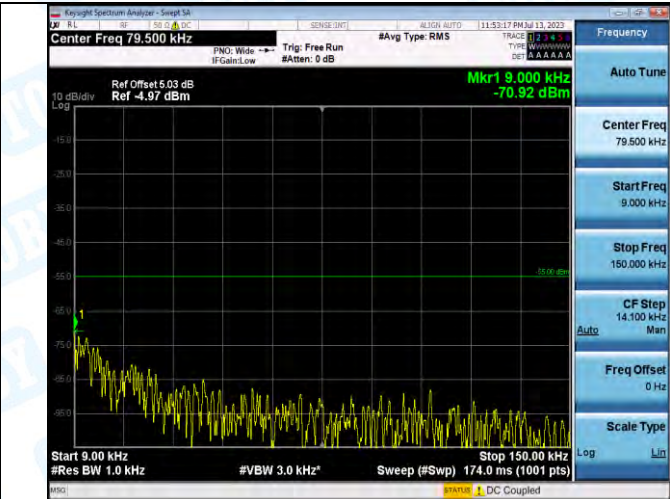

Band7_Band7_15MHz_QPSK_21375_1RB#_1000~20000_1000~20000

Band7_Band7_15MHz_16QAM_21375_1RB#0_0.009~0.15_0.009~0.15