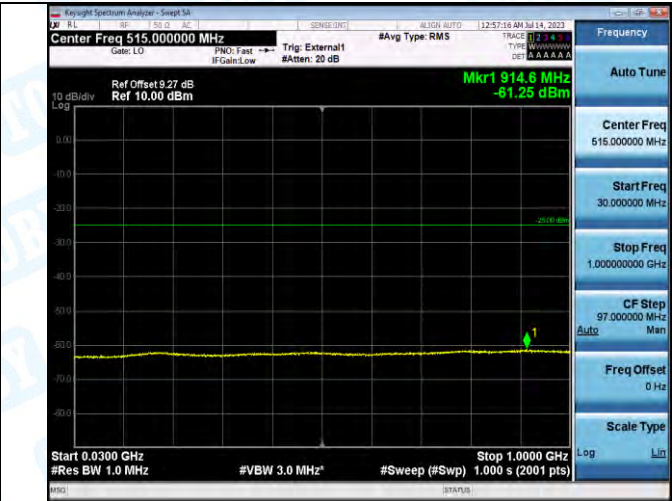

Band41_Band41_5MHz_16QAM_39675_1RB#0_0.009~0.15_0.009~0.15

Band41_Band41_5MHz_16QAM_39675_1RB#0_30-1000_30-1000