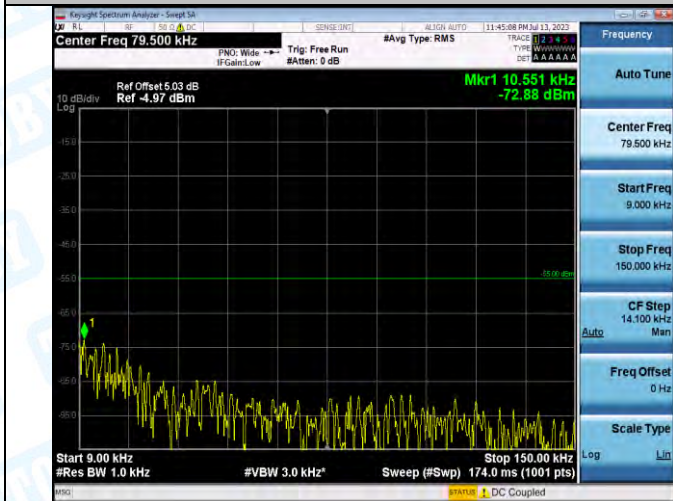

Band7_Band7_10MHz_16QAM_20800_1RB#_1000~20000.1000~20000

Band7_Band7_10MHz_QPSK_21100_1RB#_0.009~0.15.0.009~0.15