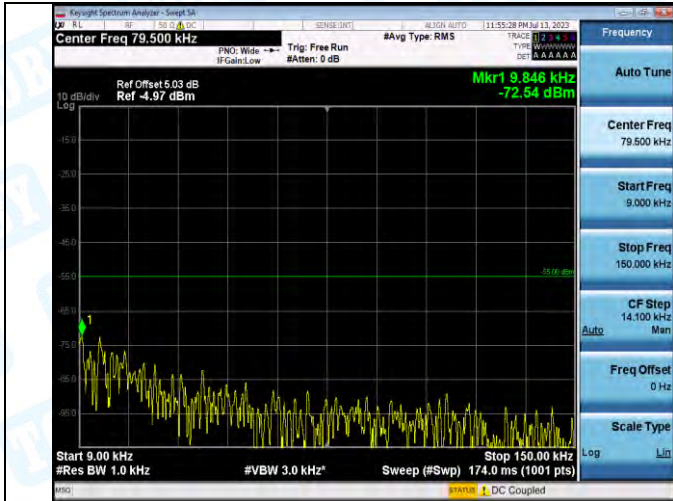

Band7_Band7_15MHz_16QAM_21375_1RB#0_1000~20000_1000~20000

Band7_Band7_20MHz_16QAM_20850_1RB#0_0.009-0.15_0.009-0.15