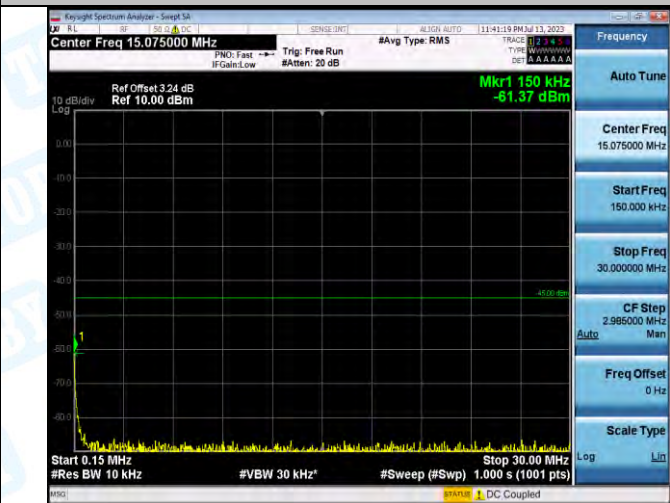

Band7_Band7_5MHz_16QAM_21100_1RB#0_20000-27000_20000-27000

Band7_Band7_5MHz_QPSK_21425_1RB#0_0.15-30_0.15-30