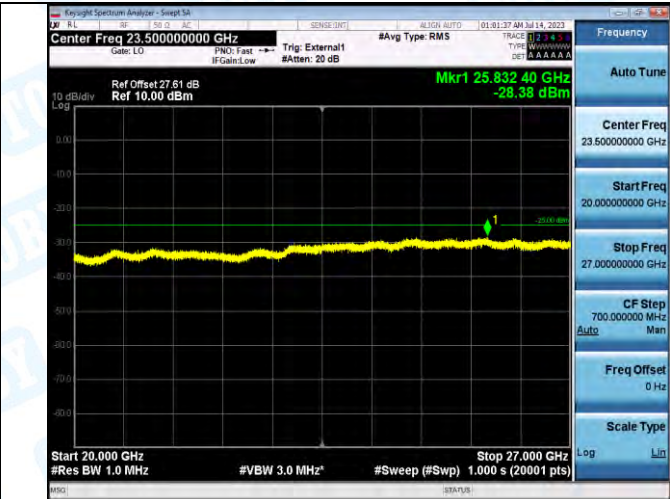

Band41_Band41_5MHz_16QAM_40620_1RB#0_30~1000_30~1000

Band41_Band41_5MHz_16QAM_40620_1RB#0_20000-27000_20000-27000