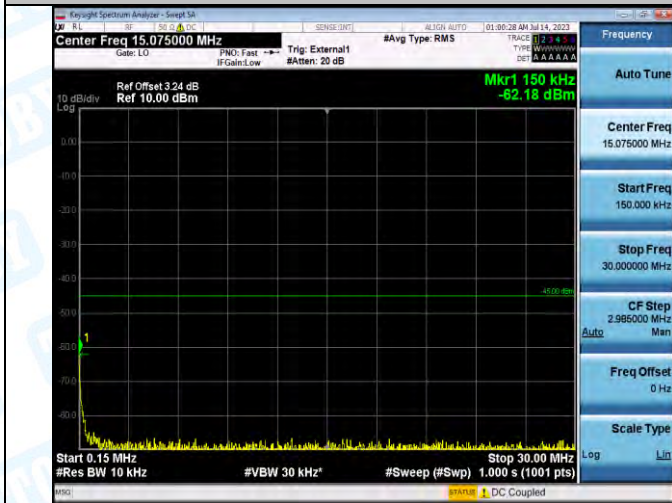

Band41_Band41_5MHz_QPSK_40620_1RB#0_20000~27000_20000~27000

Band41_Band41_5MHz_16QAM_40620_1RB#0_0.15~30_0.15~30