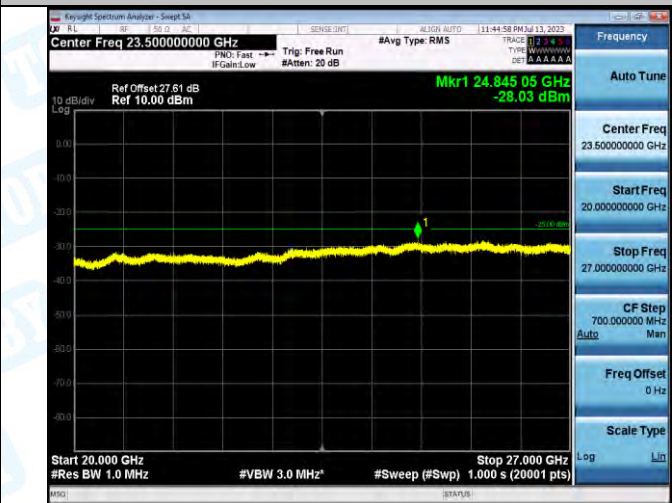

Band7_Band7_10MHz_16QAM_20800_1RB#_30~1000.30~1000

Band7_Band7_10MHz_16QAM_20800_1RB#_20000~27000.20000~27000