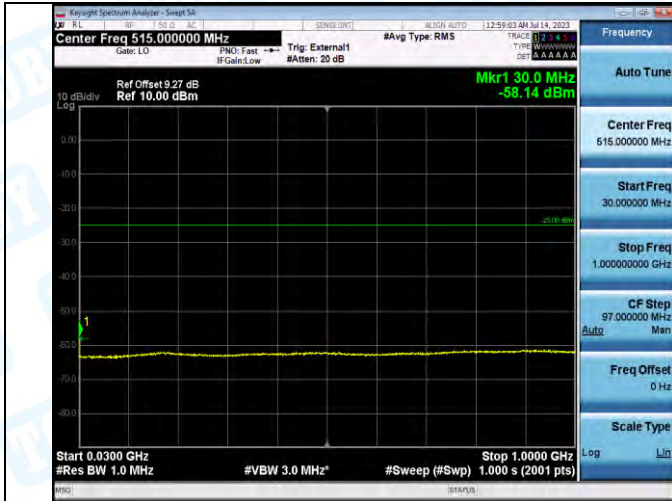

Band41_Band41_5MHz_QPSK_40620_1RB#0_0.009-0.15_0.009-0.15

Band41_Band41_5MHz_QPSK_40620_1RB#0_30~1000_30~1000