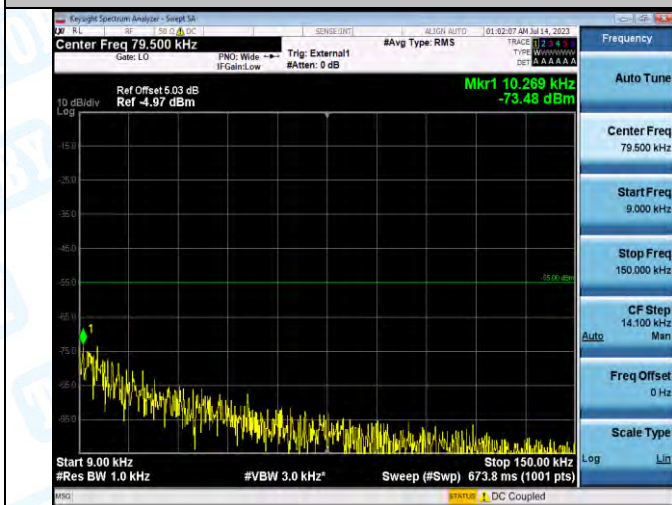

Band41_Band41_5MHz_16QAM_40620_1RB#0_1000-20000_1000-20000

Band41_Band41_5MHz_QPSK_41565_1RB#0_0.009-0.15_0.009-0.15