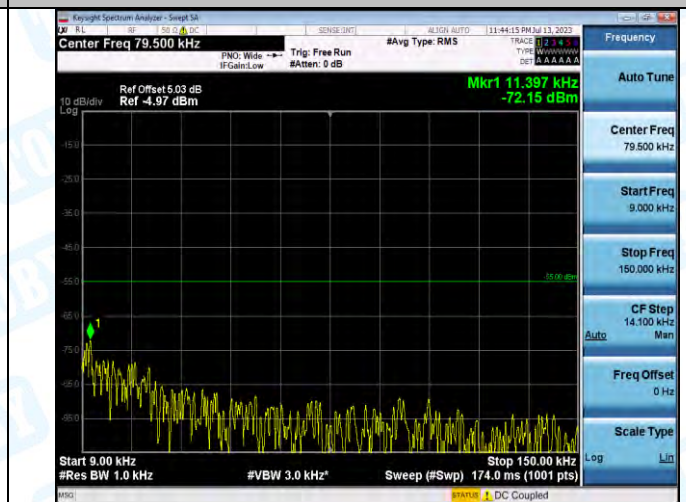

Band7_Band7_10MHz_QPSK_20800_1RB#0_1000-20000_1000-20000

Band7_Band7_10MHz_16QAM_20800_1RB#0_0.009-0.15_0.009-0.15