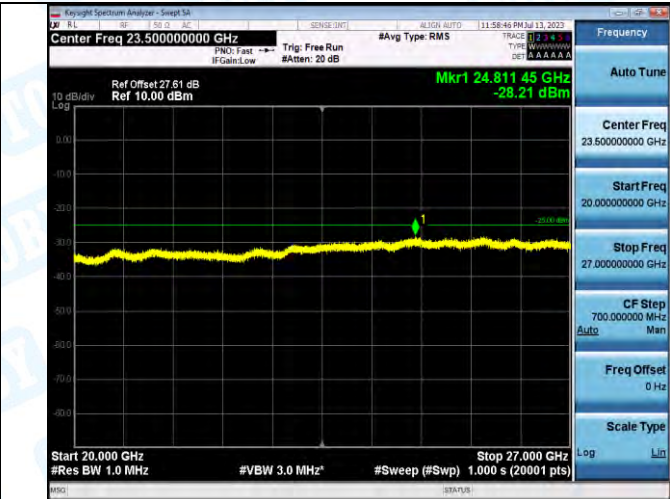

Band7_Band7_20MHz_QPSK_21350_1RB#0_30-1000_30-1000

Band7_Band7_20MHz_QPSK_21350_1RB#0_20000-27000_20000-27000