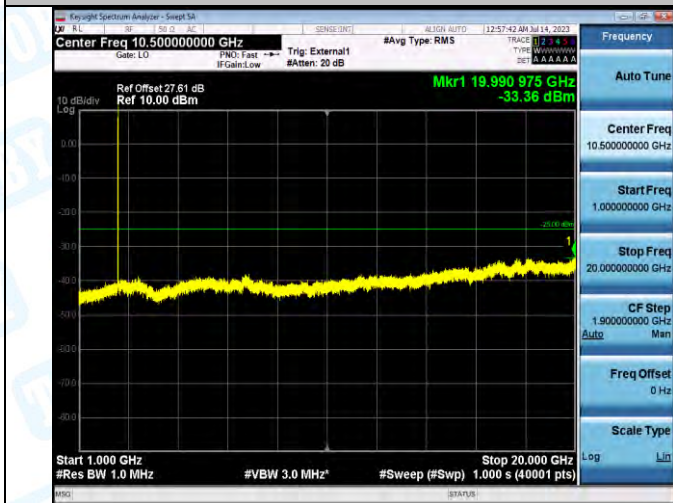

Band41_Band41_5MHz_16QAM_39675_1RB#0_0.15-30_0.15-30

Band41_Band41_5MHz_16QAM_39675_1RB#0_1000-20000_1000-20000