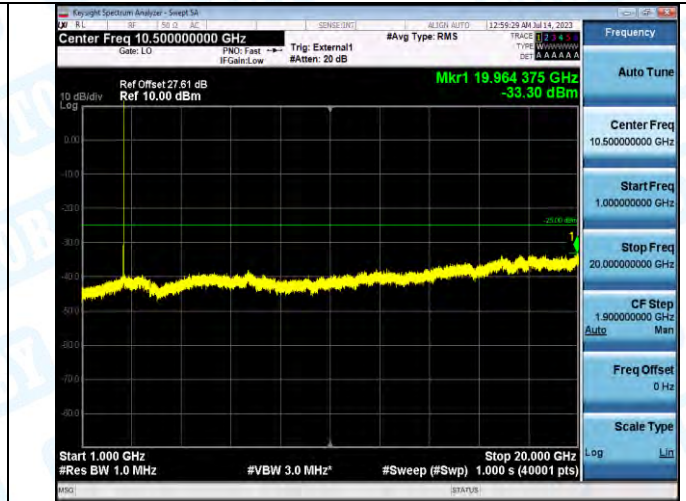

Band41_Band41_5MHz_QPSK_40620_1RB#0_0.15-30_0.15-30

Band41_Band41_5MHz_QPSK_40620_1RB#0_1000~20000_1000~20000