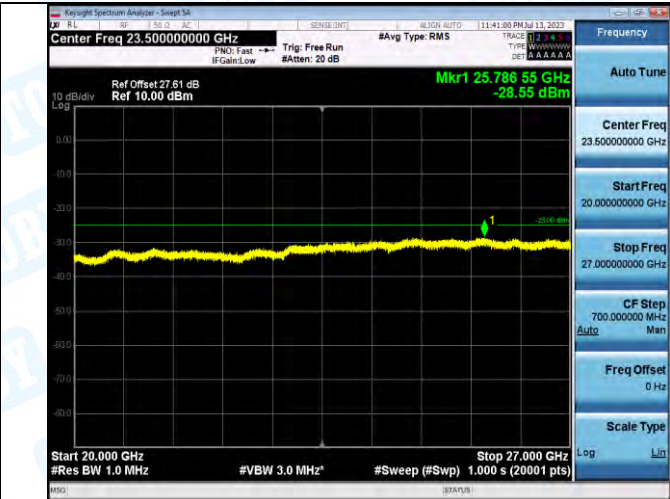

Band7_ Band7_5MHz_16QAM_21100_1RB#0_30-1000_30-1000

Band7_Band7_5MHz_16QAM_21100_1RB#0_20000-27000_20000-27000