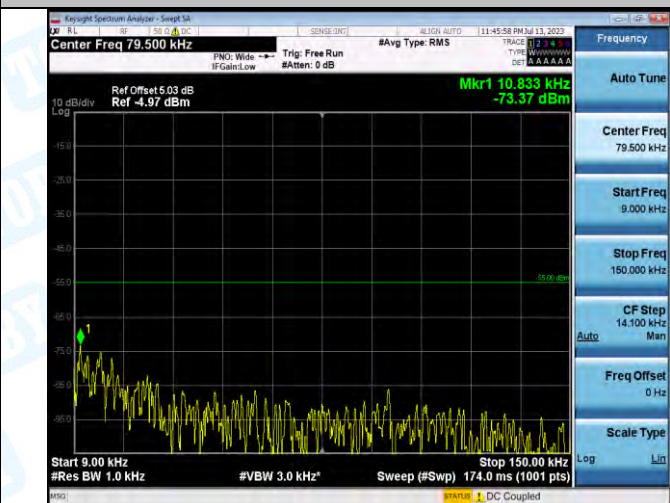

Band7_Band7_10MHz_QPSK_21100_1RB#0_1000~20000_1000~20000

Band7_Band7_10MHz_16QAM_21100_1RB#0_0.009~0.15_0.009~0.15