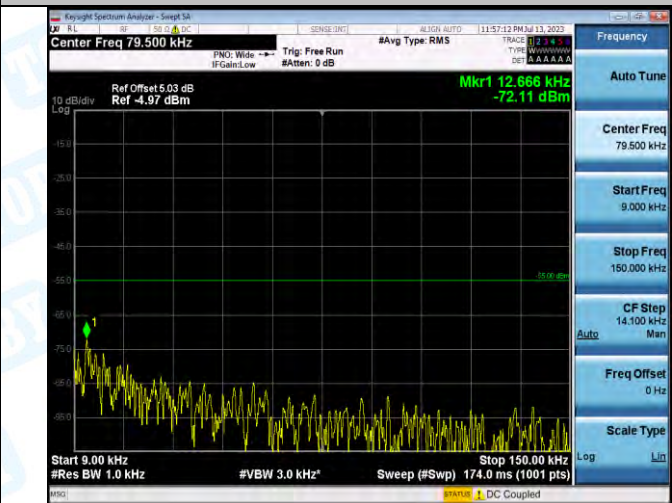

Band7_Band7_20MHz_QPSK_21100_1RB#0_1000-20000_1000-20000

Band7_Band7_20MHz_16QAM_21100_1RB#0_0.009-0.15_0.009-0.15