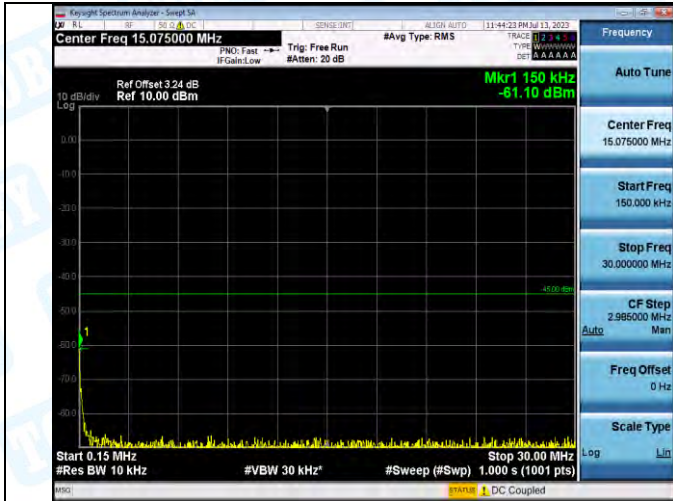

Band7_Band7_10MHz_QPSK_20800_1RB#0_20000-27000_20000-27000

Band7_Band7_10MHz_16QAM_20800_1RB#_0.15~30.0.15~30