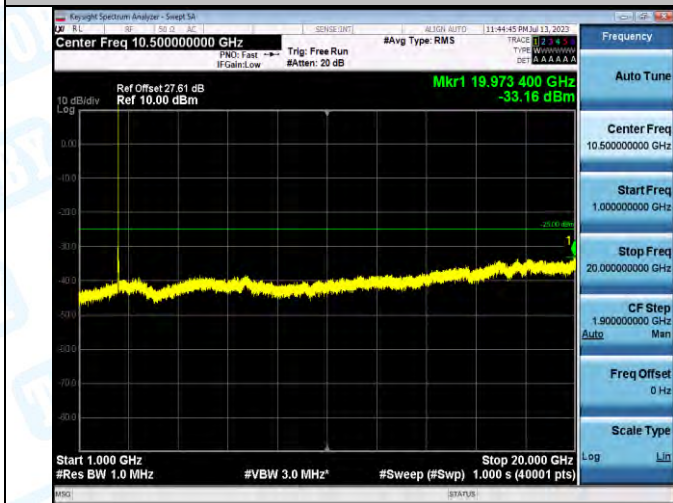

Band7_Band7_10MHz_QPSK_20800_1RB#0_20000-27000_20000-27000

Band7_Band7_10MHz_16QAM_20800_1RB#0_0.009-0.15_0.009-0.15

Band7_Band7_10MHz_16QAM_20800_1RB#_0.15~30.0.15~30

Band7_Band7_10MHz_16QAM_20800_1RB#_30~1000.30~1000