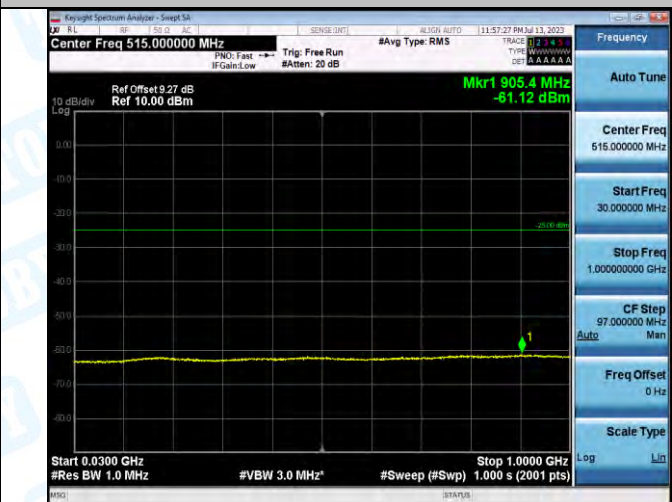

Band7_Band7_20MHz_16QAM_21100_1RB#0_0.009-0.15_0.009-0.15

Band7_Band7_20MHz_16QAM_21100_1RB#0_30-1000_30-1000