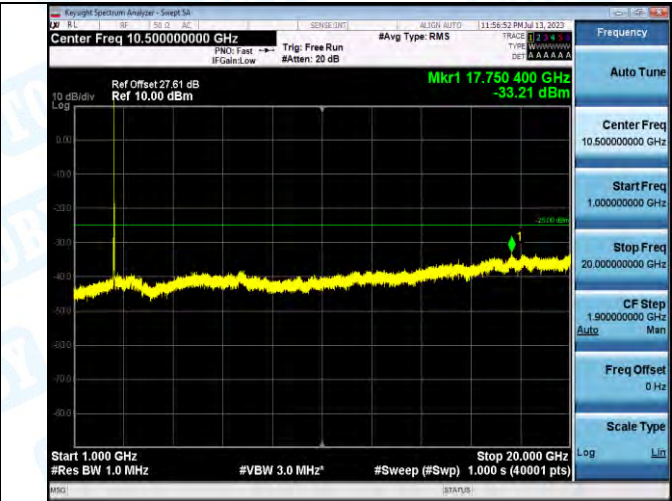

Band7_Band7_20MHz_QPSK_20850_1RB#0_20000~27000_20000~27000

Band7_Band7_20MHz_QPSK_21100_1RB#0_1000-20000_1000-20000