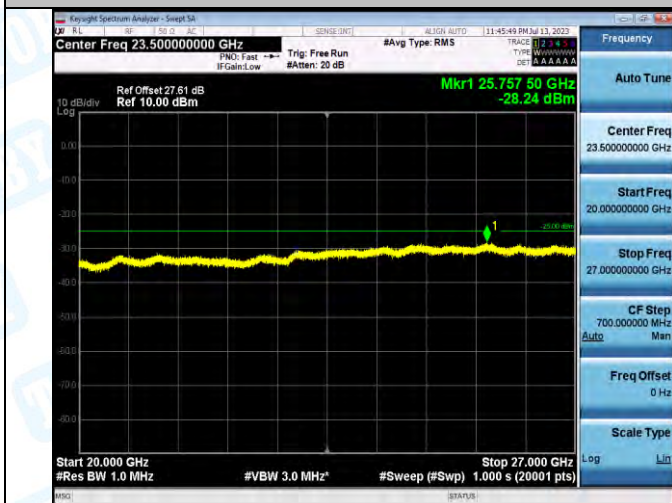

Band7_Band7_10MHz_QPSK_21100_1RB#0_30~1000_30~1000

Band7_Band7_10MHz_QPSK_21100_1RB#0_20000~27000_20000~27000