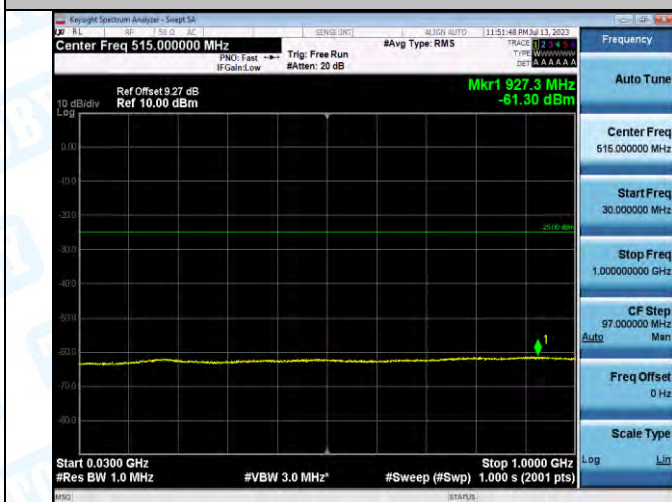

Band7_Band7_15MHz_16QAM_21100_1RB#0_0.009~0.15_0.009~0.15

Band7_Band7_15MHz_16QAM_21100_1RB#0_30~1000_30~1000