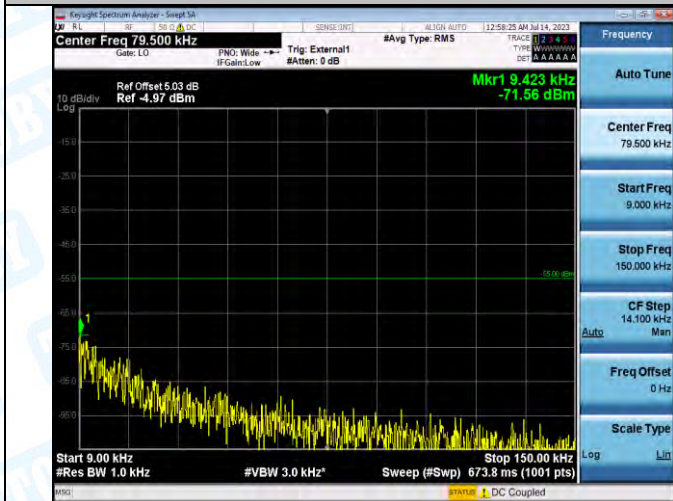

Band41_Band41_5MHz_16QAM_39675_1RB#0_0.15-30_0.15-30

Band41_Band41_5MHz_16QAM_39675_1RB#0_30-1000_30-1000

Band41_Band41_5MHz_16QAM_39675_1RB#0_1000-20000_1000-20000

Band41_Band41_5MHz_16QAM_39675_1RB#0_20000-27000_20000-27000