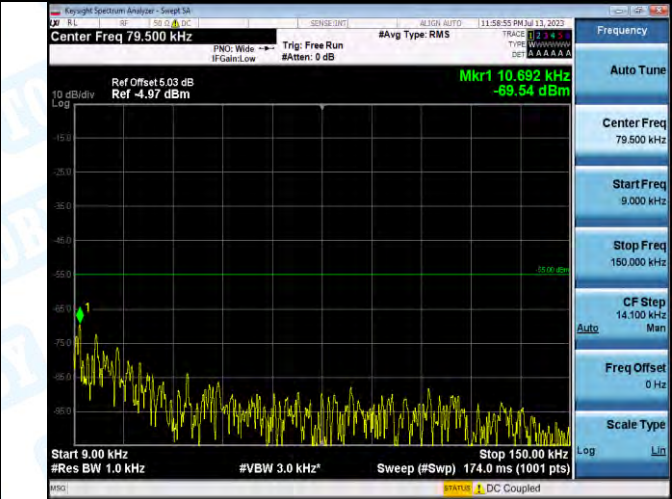

Band7_Band7_20MHz_16QAM_21100_1RB#0_30-1000_30-1000

Band7_Band7_20MHz_16QAM_21350_1RB#0_0.009-0.15_0.009-0.15