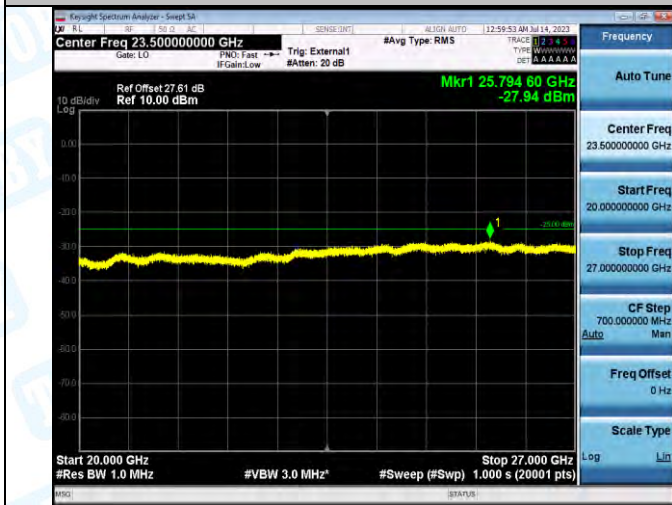

Band41_Band41_5MHz_QPSK_40620_1RB#0_0.009-0.15_0.009-0.15

Band41_Band41_5MHz_QPSK_40620_1RB#0_0.15-30_0.15-30

Band41_Band41_5MHz_QPSK_40620_1RB#0_30~1000_30~1000

Band41_Band41_5MHz_QPSK_40620_1RB#0_1000~20000_1000~20000