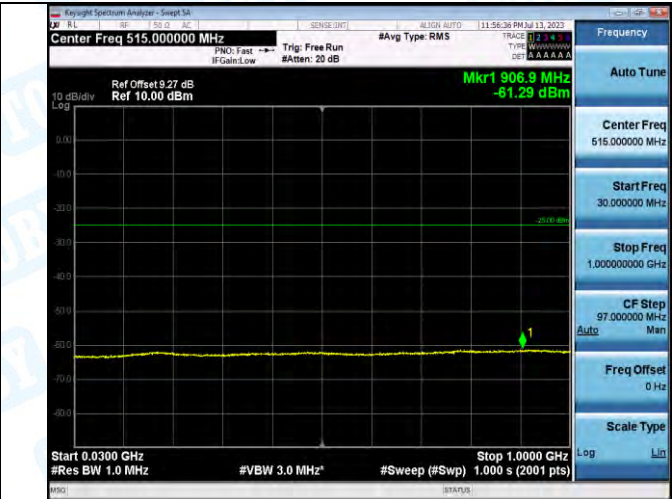

Band7_Band7_20MHz_QPSK_21100_1RB#0_0.009-0.15_0.009-0.15

Band7_Band7_20MHz_QPSK_21100_1RB#0_30-1000_30-1000