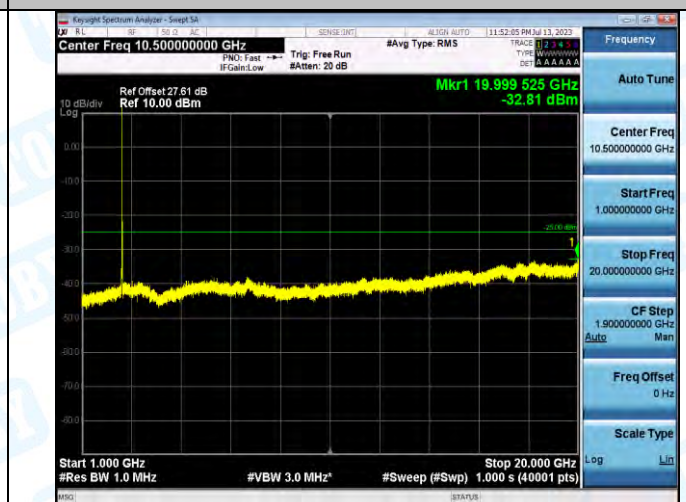

Band7_Band7_15MHz_16QAM_21100_1RB#0_0.15~30_0.15~30

Band7_Band7_15MHz_16QAM_21100_1RB#0_1000~20000_1000~20000