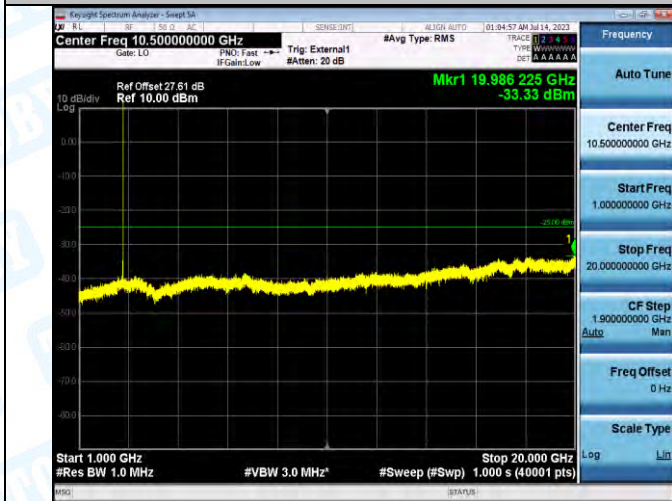

Band41_Band41_5MHz_16QAM_41565_1RB#0_0.15~30_0.15~30

Band41_Band41_5MHz_16QAM_41565_1RB#0_1000~20000_1000~20000