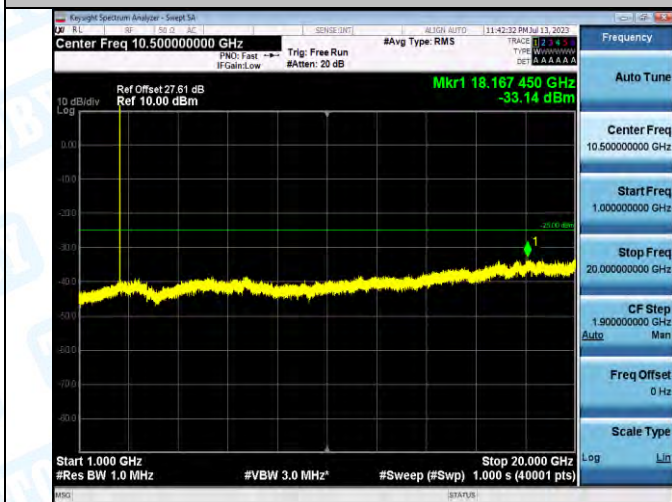

Band7_ Band7_ 5MHz_16QAM_21425_1RB#0_0.15-30_0.15-30

Band7_ Band7_ 5MHz_16QAM_21425_1RB#0_1000-20000_1000-20000