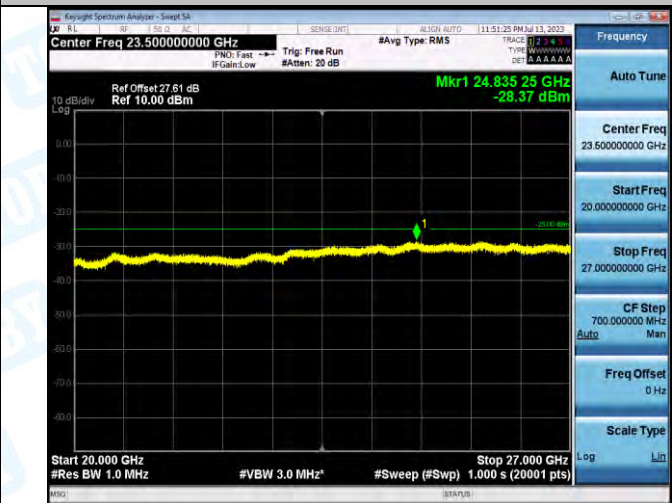

Band7_Band7_15MHz_16QAM_20825_1RB#_30~1000_30~1000

Band7_Band7_15MHz_QPSK_21100_1RB#_20000~27000_20000~27000