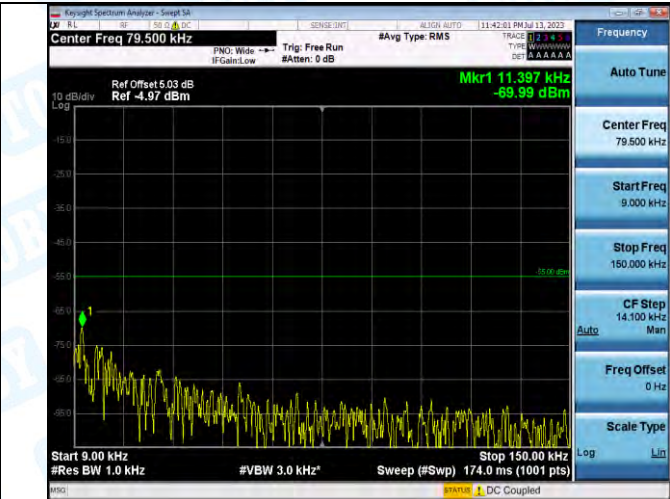

Band7_Band7_5MHz_QPSK_21425_1RB#0_1000-20000_1000-20000

Band7_ Band7_ 5MHz_16QAM_21425_1RB#0_0.009-0.15_0.009-0.15