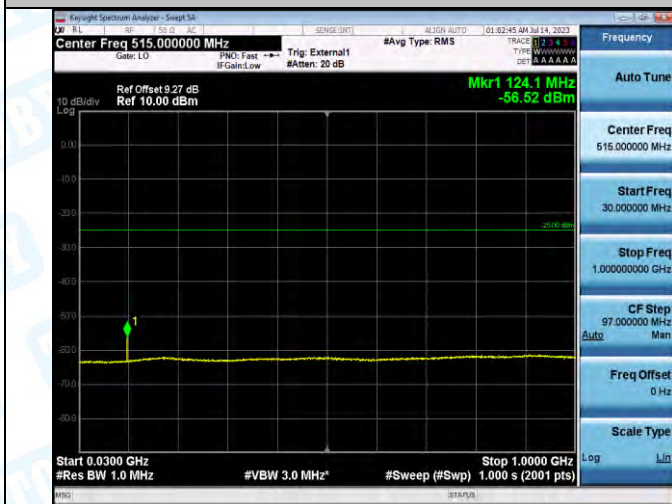

Band41_Band41_5MHz_16QAM_40620_1RB#0_1000-20000_1000-20000

Band41_Band41_5MHz_16QAM_40620_1RB#0_20000-27000_20000-27000

Band41_Band41_5MHz_QPSK_41565_1RB#0_0.009-0.15_0.009-0.15

Band41_Band41_5MHz_QPSK_41565_1RB#0_0.15-30_0.15-30