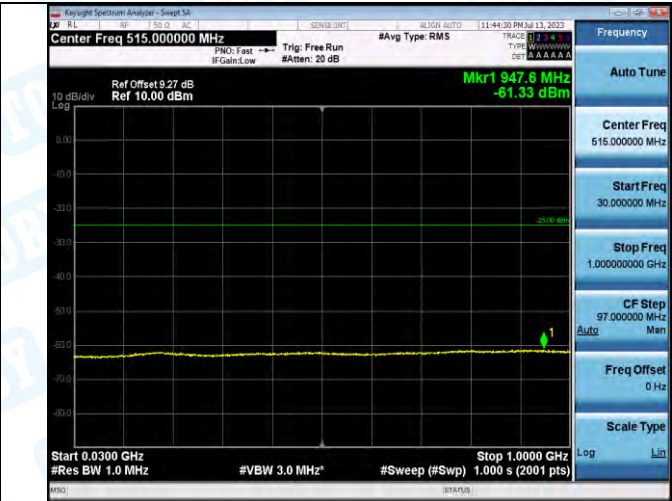

Band7_Band7_10MHz_16QAM_20800_1RB#0_0.009-0.15_0.009-0.15

Band7_Band7_10MHz_16QAM_20800_1RB#_30~1000.30~1000