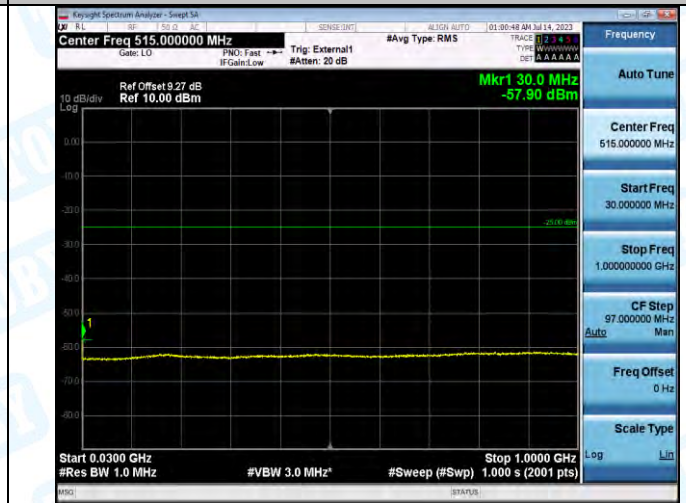

Band41_Band41_5MHz_16QAM_40620_1RB#0_0.009~0.15_0.009~0.15

Band41_Band41_5MHz_16QAM_40620_1RB#0_30~1000_30~1000