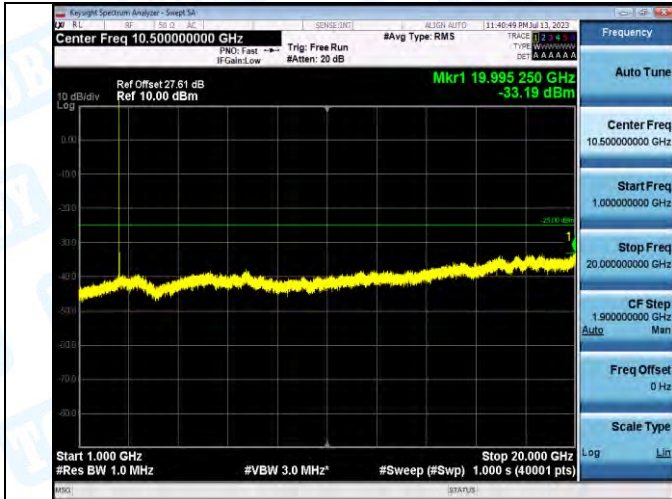

Band7_ Band7_5MHz_QPSK_21100_1RB#0_20000-27000_20000-27000

Band7_ Band7_5MHz_16QAM_21100_1RB#0_0.009-0.15_0.009-0.15

Band7_ Band7_5MHz_16QAM_21100_1RB#0_0.15-30_0.15-30

Band7_ Band7_5MHz_16QAM_21100_1RB#0_30-1000_30-1000