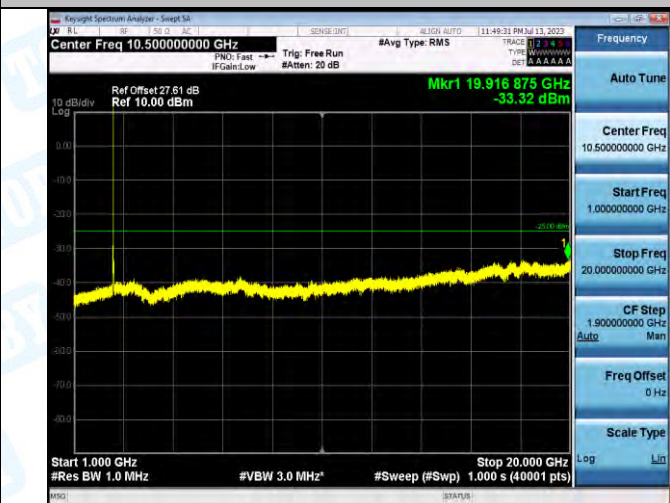

Band7_Band7_20MHz_QPSK_21350_1RB#0_20000-27000_20000-27000

Band7_Band7_15MHz_QPSK_20825_1RB#0_1000-20000_1000-20000