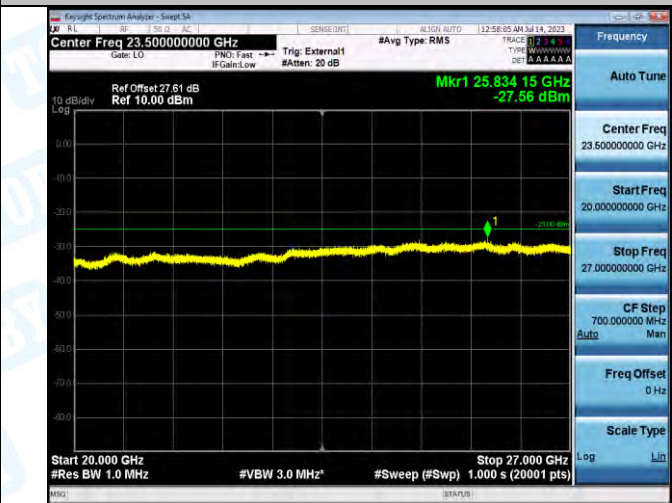

Band41_Band41_5MHz_16QAM_39675_1RB#0_30-1000_30-1000

Band41_Band41_5MHz_16QAM_39675_1RB#0_20000-27000_20000-27000