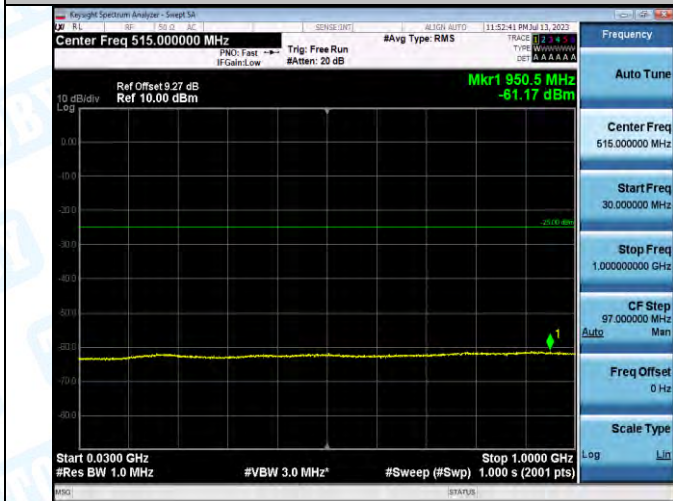

Band7_Band7_15MHz_16QAM_20825_1RB#_1000~20000_1000~20000

Band7_Band7_15MHz_QPSK_21375_1RB#_0_1000_30~1000_30~1000