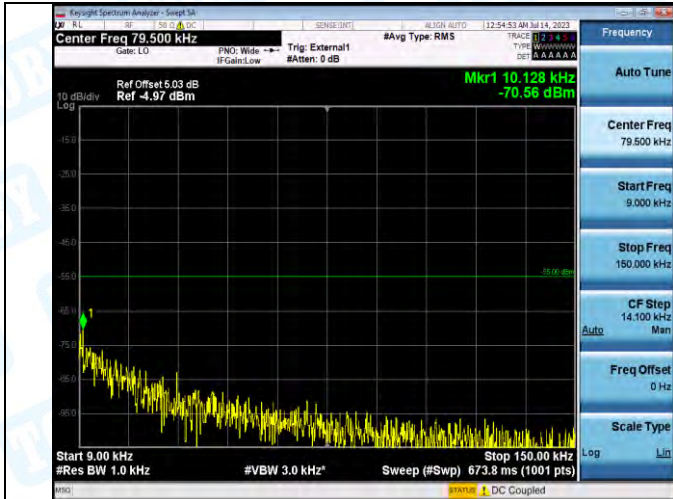

Band7_Band7_20MHz_16QAM_21350_1RB#0_1000-20000_1000-20000

Band41_Band41_5MHz_QPSK_39675_1RB#0_0.009~0.15_0.009~0.15