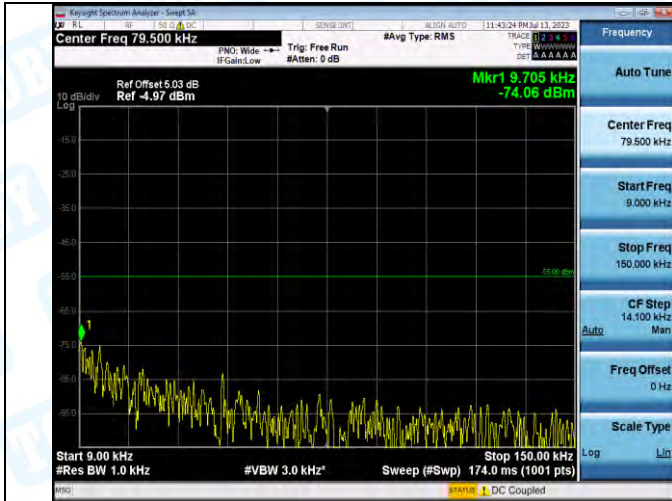

Band7_ Band7_ 5MHz_16QAM_21425_1RB#0_0.15-30_0.15-30

Band7_ Band7_ 5MHz_16QAM_21425_1RB#0_30-1000_30-1000

Band7_ Band7_ 5MHz_16QAM_21425_1RB#0_1000-20000_1000-20000

Band7_ Band7_ 5MHz_16QAM_21425_1RB#0_20000-27000_20000-27000