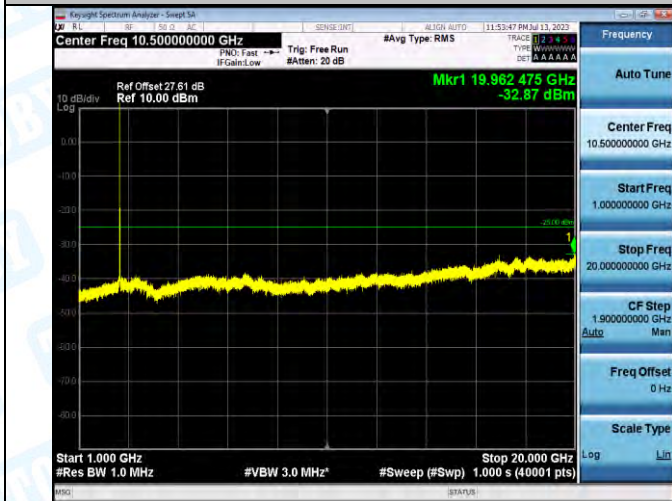

Band7_Band7_15MHz_QPSK_21375_1RB#0_20000~27000_20000~27000

Band7_Band7_15MHz_16QAM_21375_1RB#0_0.009~0.15_0.009~0.15

Band7_Band7_15MHz_16QAM_21375_1RB#0_0.15~30_0.15~30

Band7_Band7_15MHz_16QAM_21375_1RB#0_30~1000_30~1000