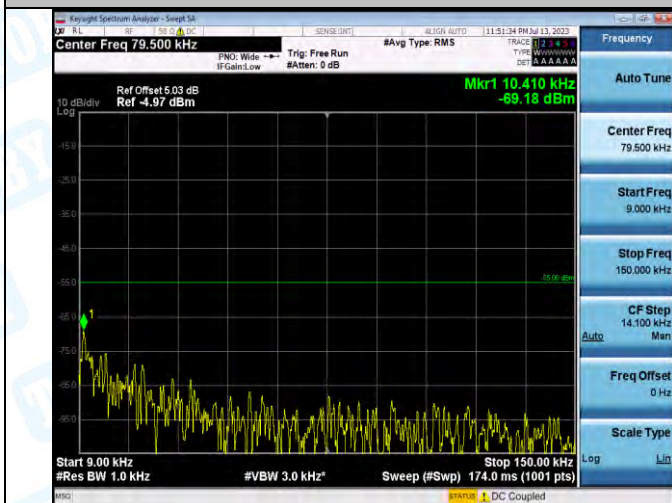

Band7_Band7_10MHz_16QAM_21400_1RB#0_20000~27000_20000~27000

Band7_Band7_15MHz_QPSK_20825_1RB#0_0.009~0.15_0.009~0.15

Band7_Band7_15MHz_QPSK_20825_1RB#0_0.15~30_0.15~30

Band7_Band7_15MHz_QPSK_20825_1RB#0_30~1000_30~1000