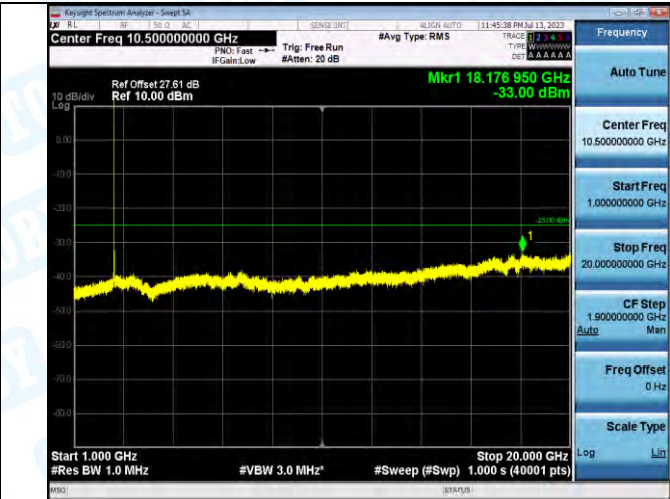

Band7_Band7_10MHz_QPSK_21100_1RB#_0.15~30.0.15~30

Band7_Band7_10MHz_QPSK_21100_1RB#0_1000~20000_1000~20000