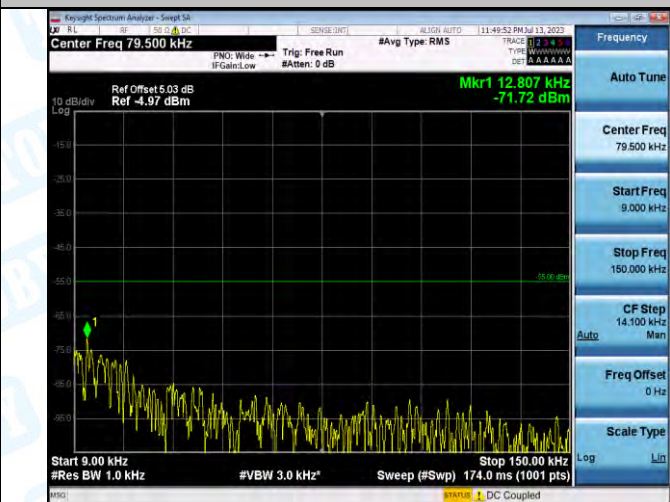

Band7_Band7_15MHz_QPSK_20825_1RB#0_1000-20000_1000-20000

Band7_Band7_15MHz_16QAM_20825_1RB#0_0.009-0.15_0.009-0.15