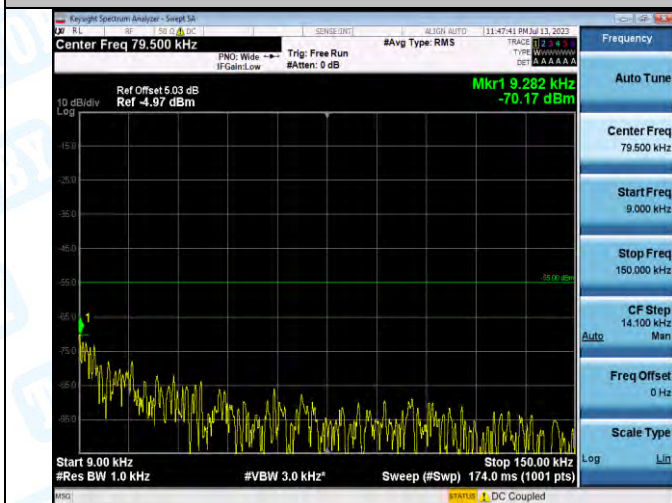

Band7_Band7_20MHz_QPSK_21350_1RB#0_1000-20000_1000-20000

Band7_Band7_10MHz_16QAM_21400_1RB#0_0.009-0.15_0.009-0.15