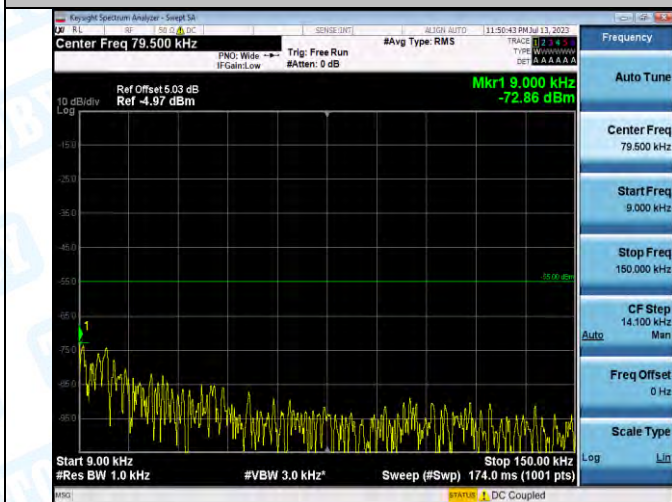

Band7_Band7_15MHz_16QAM_21100_1RB#0_20000~27000_20000~27000

Band7_Band7_15MHz_QPSK_21375_1RB#0_0.009~0.15_0.009~0.15

Band7_Band7_15MHz_QPSK_21375_1RB#0_0.15~30_0.15~30

Band7_Band7_15MHz_16QAM_20825_1RB#0_20000~27000_20000~27000