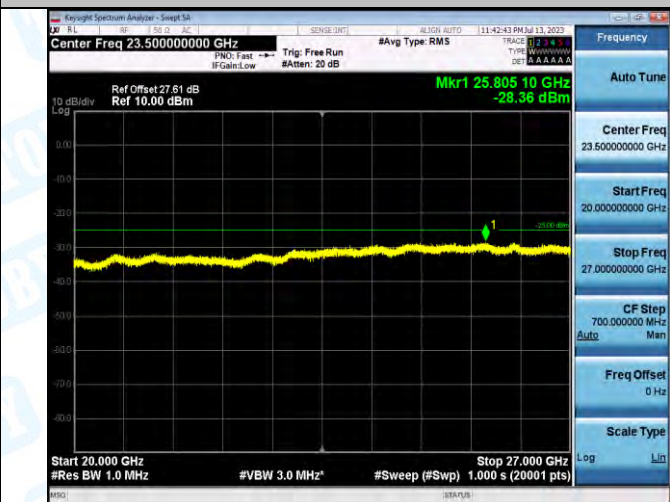

Band7_ Band7_ 5MHz_16QAM_21425_1RB#0_30-1000_30-1000

Band7_ Band7_ 5MHz_16QAM_21425_1RB#0_20000-27000_20000-27000