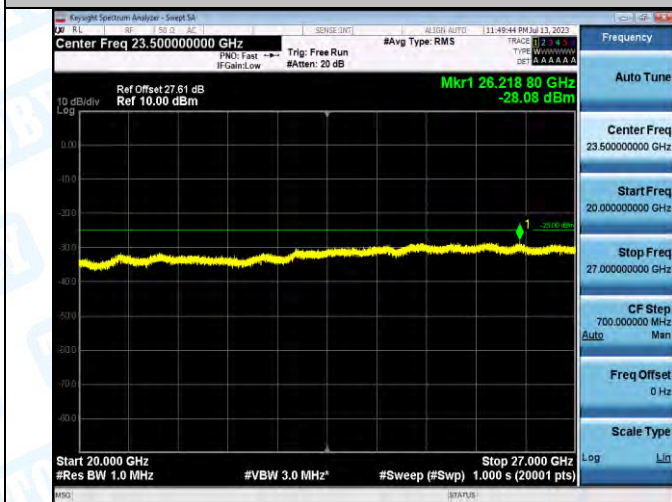

Band7_Band7_20MHz_QPSK_21350_1RB#0_1000-20000_1000-20000

Band7_Band7_20MHz_QPSK_21350_1RB#0_20000-27000_20000-27000

Band7_Band7_10MHz_16QAM_21400_1RB#0_0.009-0.15_0.009-0.15

Band7_Band7_15MHz_QPSK_20825_1RB#0_1000-20000_1000-20000