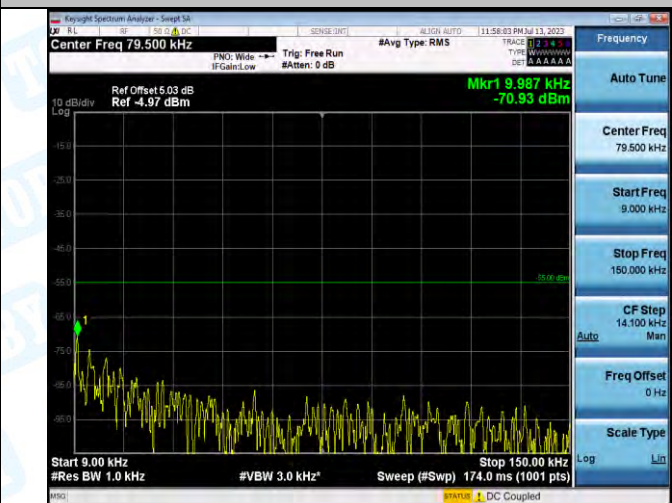

Band7_Band7_20MHz_QPSK_21100_1RB#0_30-1000_30-1000

Band7_Band7_20MHz_QPSK_21350_1RB#0_0.009-0.15_0.009-0.15