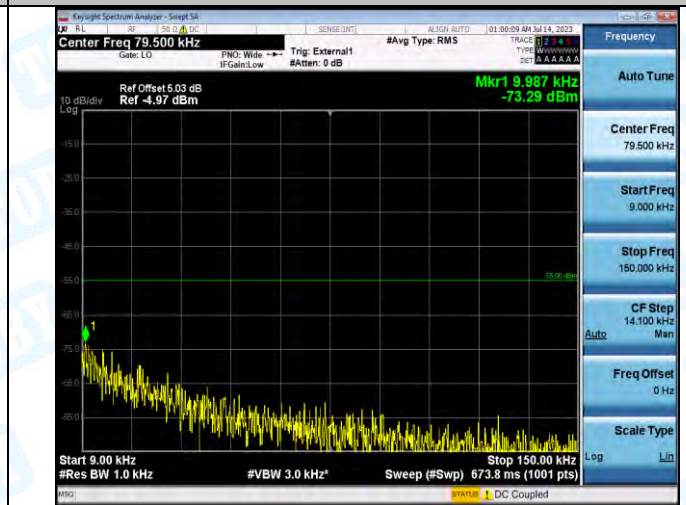

Band41_Band41_5MHz_QPSK_40620_1RB#0_1000~20000_1000~20000

Band41_Band41_5MHz_16QAM_40620_1RB#0_0.009~0.15_0.009~0.15