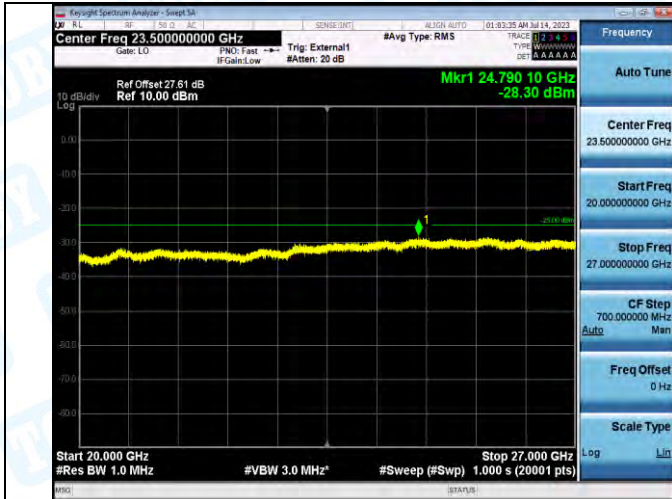

Band41_Band41_5MHz_QPSK_41565_1RB#0_30-1000_30-1000

Band41_Band41_5MHz_QPSK_41565_1RB#0_20000~27000_20000~27000