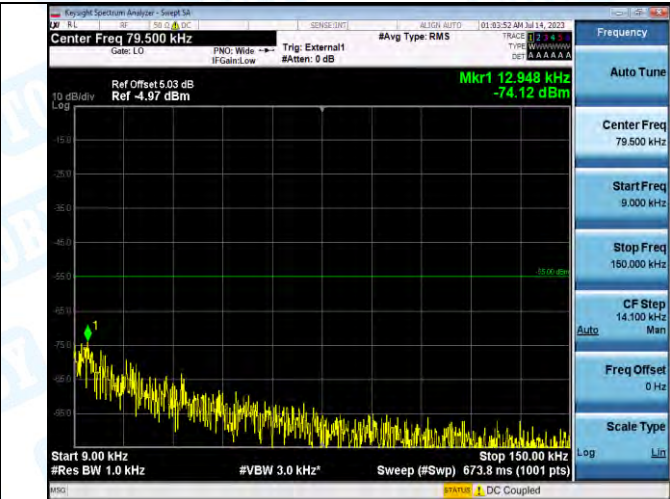

Band41_Band41_5MHz_QPSK_41565_1RB#0_1000-20000_1000-20000

Band41_Band41_5MHz_16QAM_41565_1RB#0_0.009~0.15_0.009~0.15