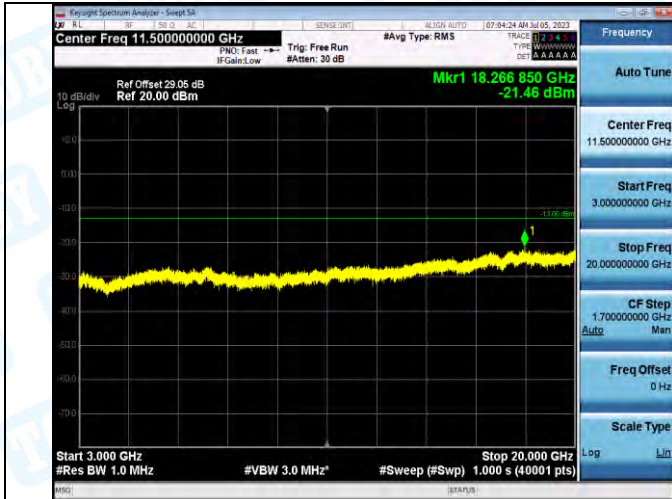

Band2_Band2_20MHz_QPSK_19100_1RB#0_0.009-0.15_0.009-0.15

Band2_Band2_20MHz_QPSK_19100_1RB#0_0.15-30_0.15-30

Band2_Band2_20MHz_QPSK_19100_1RB#0_30-1000_30-1000

Band2_Band2_20MHz_QPSK_19100_1RB#0_1000-3000_1000-3000