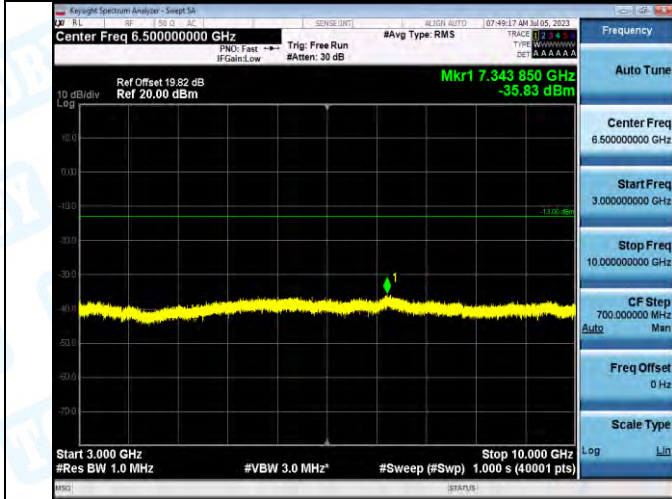

Band5_Band5_3MHz_QPSK_20635_1RB#0_0.009~0.15_0.009~0.15

Band5_Band5_3MHz_QPSK_20635_1RB#0_0.15~30_0.15~30

Band5_Band5_3MHz_QPSK_20635_1RB#0_30~1000_30~1000

Band5_Band5_3MHz_QPSK_20635_1RB#0_1000~3000_1000~3000