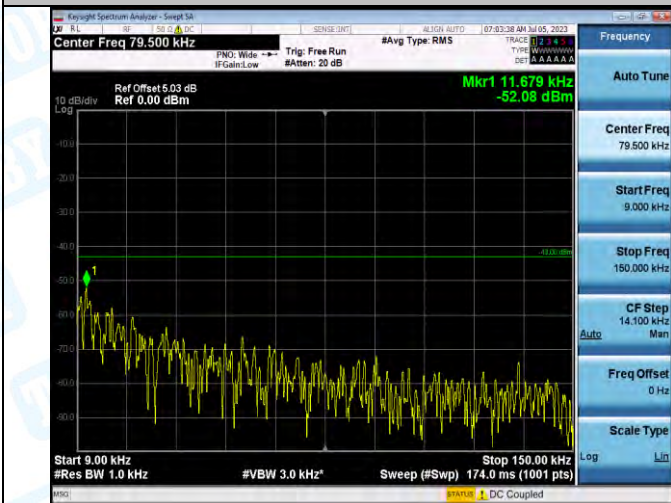

Band2_Band2_20MHz_16QAM_18900_1RB#0_0.15~30_0.15~30

Band2_Band2_20MHz_16QAM_18900_1RB#0_30~1000_30~1000

Band2_Band2_20MHz_16QAM_18900_1RB#0_1000-3000_1000-3000

Band2_Band2_20MHz_16QAM_18900_1RB#0_3000-20000_3000-20000