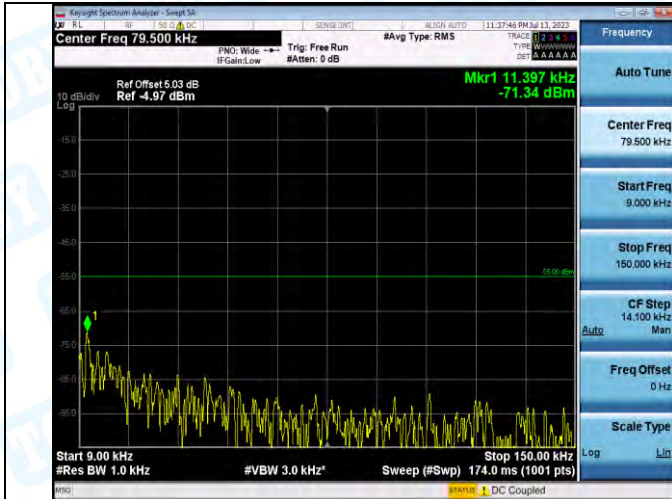

Band5_Band5_10MHz_16QAM_20600_1RB#0_1000-3000_1000-3000

Band7_Band7_5MHz_QPSK_20775_1RB#0_0.009-0.15_0.009-0.15