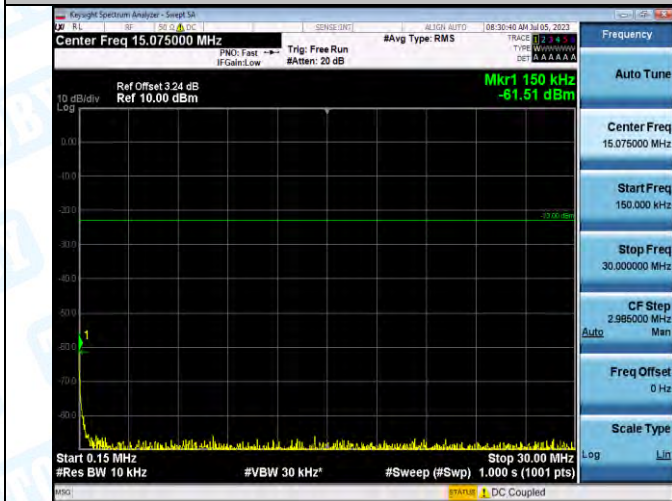

Band5_Band5_10MHz_QPSK_20525_1RB#0_30~1000_30~1000

Band5_Band5_10MHz_QPSK_20525_1RB#0_1000~3000_1000~3000

Band5_Band5_10MHz_QPSK_20525_1RB#0_3000~10000_3000~10000

Band5_Band5_10MHz_16QAM_20525_1RB#0_0.009~0.15_0.009~0.15