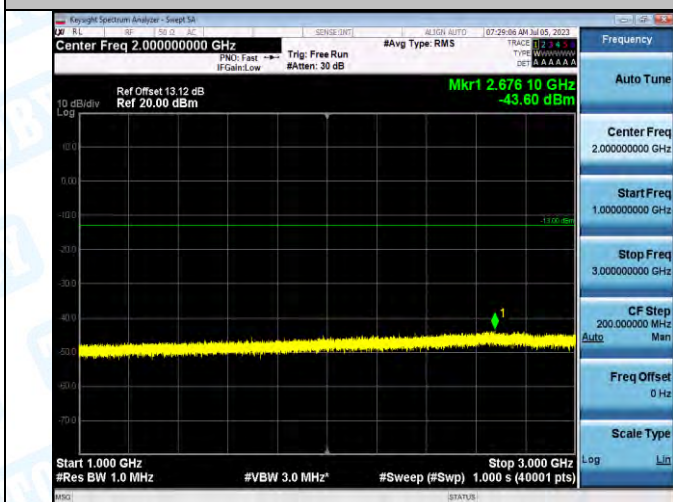

Band5_Band5_1.4MHz_16QAM_20643_1RB#0_0.15-30_0.15-30

Band5_Band5_1.4MHz_16QAM_20643_1RB#0_1000-3000_1000-3000