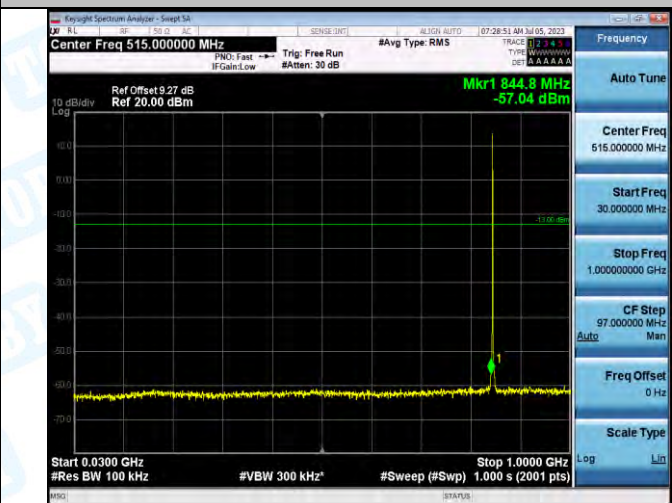

Band5_Band5_1.4MHz_16QAM_20643_1RB#0_0.009-0.15_0.009-0.15

Band5_Band5_1.4MHz_16QAM_20643_1RB#0_30-1000_30-1000