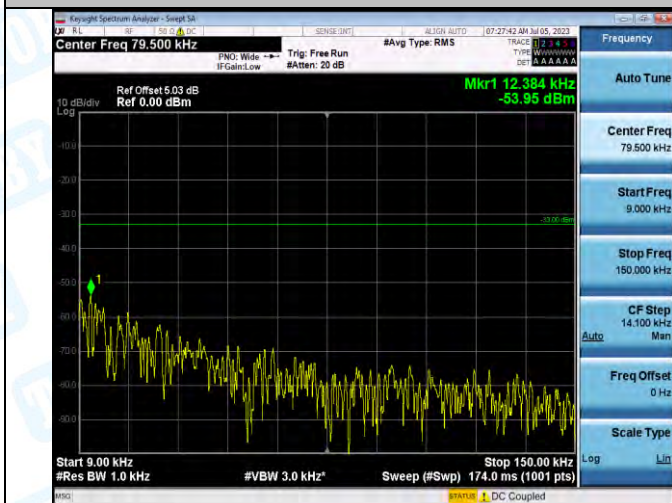

Band5_Band5_1.4MHz_16QAM_20525_1RB#0_1000-3000_1000-3000

Band5_Band5_1.4MHz_QPSK_20643_1RB#0_0.009-0.15_0.009-0.15