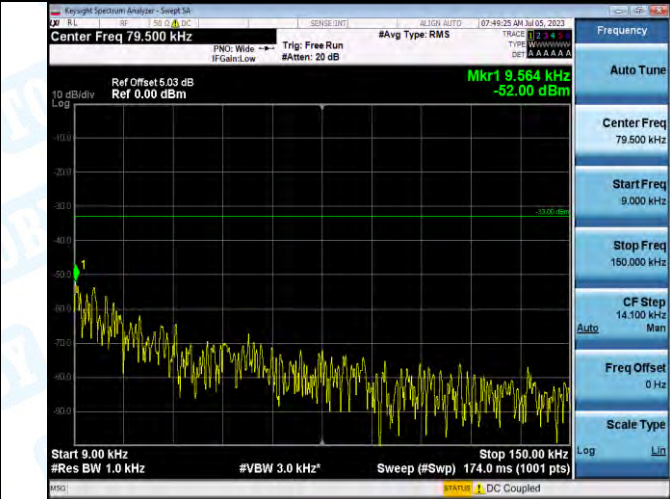

Band5_Band5_3MHz_QPSK_20635_1RB#0_1000~3000_1000~3000

Band5_Band5_3MHz_16QAM_20635_1RB#0_0.009-0.15_0.009-0.15