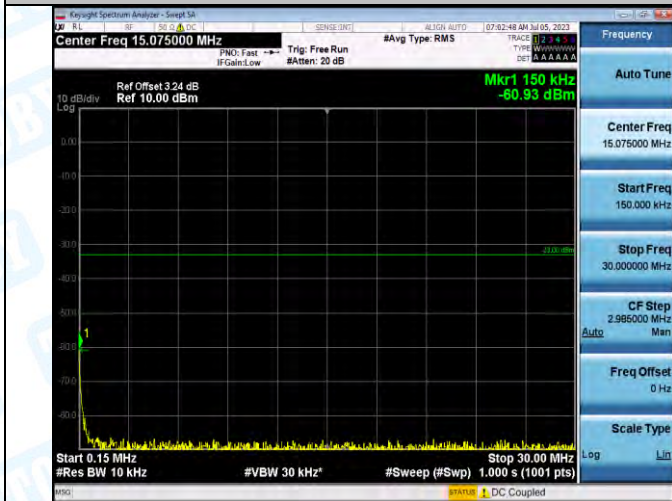

Band2_Band2_20MHz_QPSK_18900_1RB#0_30~1000_30~1000

Band2_Band2_20MHz_QPSK_18900_1RB#0_1000~3000_1000~3000

Band2_Band2_20MHz_QPSK_18900_1RB#0_3000~20000_3000~20000

Band2_Band2_20MHz_16QAM_18900_1RB#0_0.009~0.15_0.009~0.15