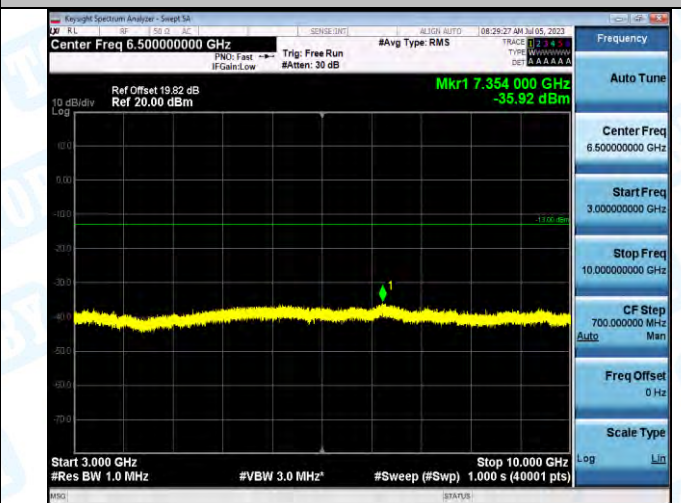

Band5_Band5_10MHz_16QAM_20450_1RB#0_30~1000_30~1000

Band5_Band5_10MHz_16QAM_20450_1RB#0_3000~10000_3000~10000