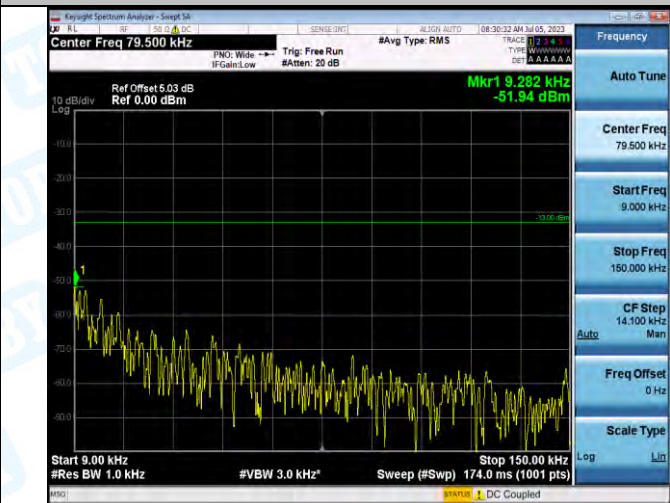

Band5_Band5_10MHz_QPSK_20525_1RB#0_1000~3000_1000~3000

Band5_Band5_10MHz_16QAM_20525_1RB#0_0.009~0.15_0.009~0.15