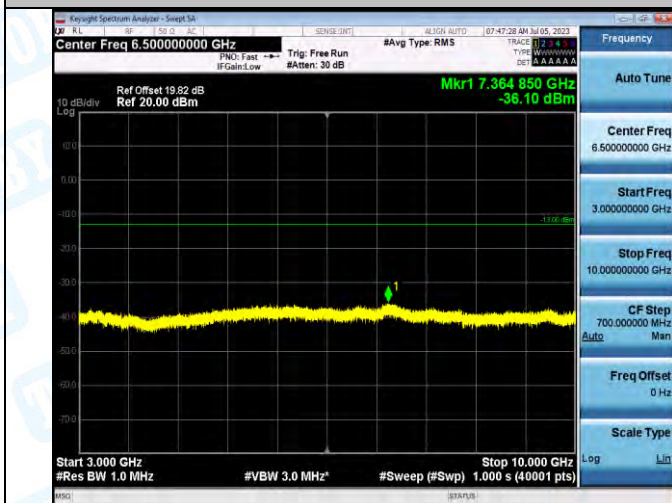

Band5_Band5_3MHz_QPSK_20525_1RB#0_30~1000_30~1000

Band5_Band5_3MHz_QPSK_20525_1RB#0_3000~10000_3000~10000