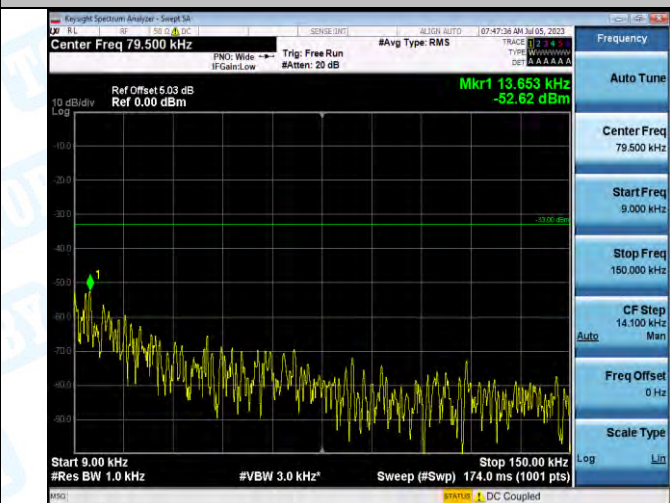

Band5_Band5_3MHz_QPSK_20525_1RB#0_1000~3000_1000~3000

Band5_Band5_3MHz_16QAM_20525_1RB#0_0.009~0.15_0.009~0.15