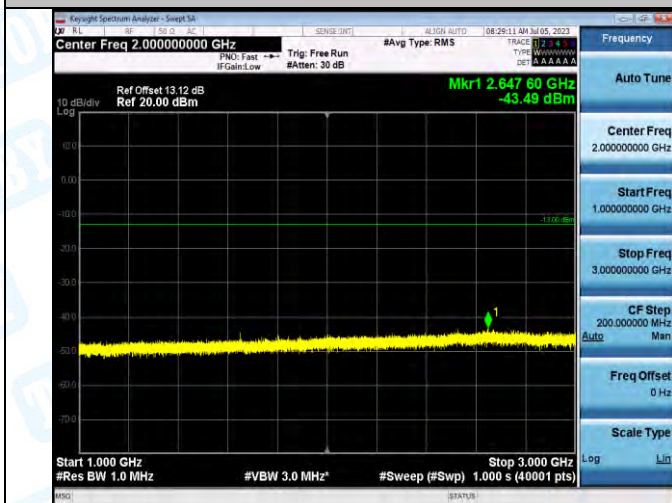

Band5_Band5_10MHz_QPSK_20450_1RB#0_3000-10000_3000-10000

Band5_Band5_10MHz_16QAM_20450_1RB#0_0.009-0.15_0.009-0.15

Band5_Band5_10MHz_16QAM_20450_1RB#0_0.15~30_0.15~30

Band5_Band5_10MHz_16QAM_20450_1RB#0_30~1000_30~1000