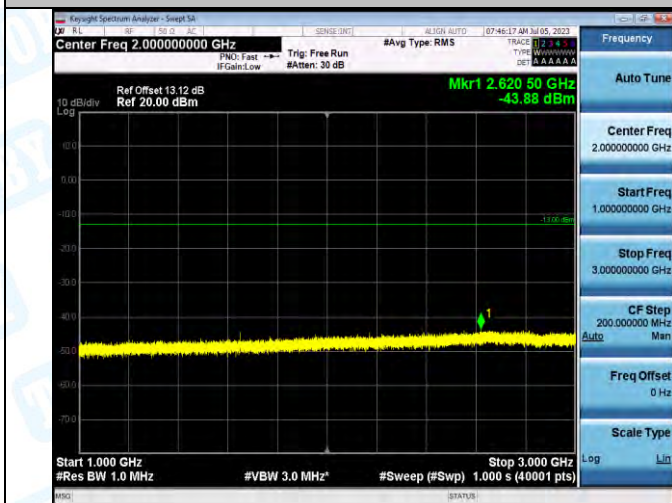

Band5_Band5_3MHz_QPSK_20415_1RB#0_3000-10000_3000-10000

Band5_Band5_3MHz_16QAM_20415_1RB#0_0.009-0.15_0.009-0.15

Band5_Band5_3MHz_16QAM_20415_1RB#0_0.15~30_0.15~30

Band5_Band5_3MHz_16QAM_20415_1RB#0_30~1000_30~1000