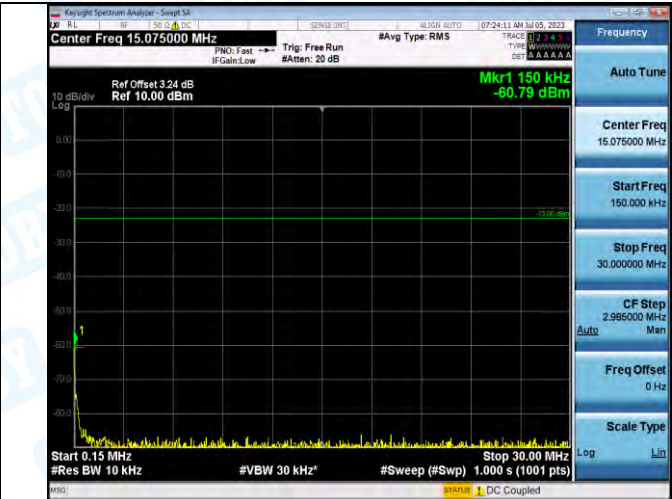

Band2_Band2_20MHz_16QAM_19100_1RB#0_3000-20000_3000-20000

Band5_Band5_1.4MHz_QPSK_20407_1RB#0_0.15-30_0.15-30