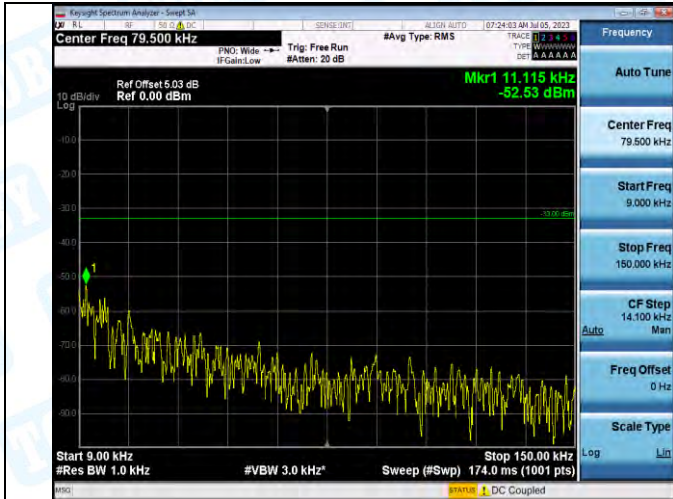

Band2_Band2_20MHz_16QAM_19100_1RB#0_1000-3000_1000-3000

Band5_Band5_1.4MHz_QPSK_20407_1RB#0_0.009-0.15_0.009-0.15