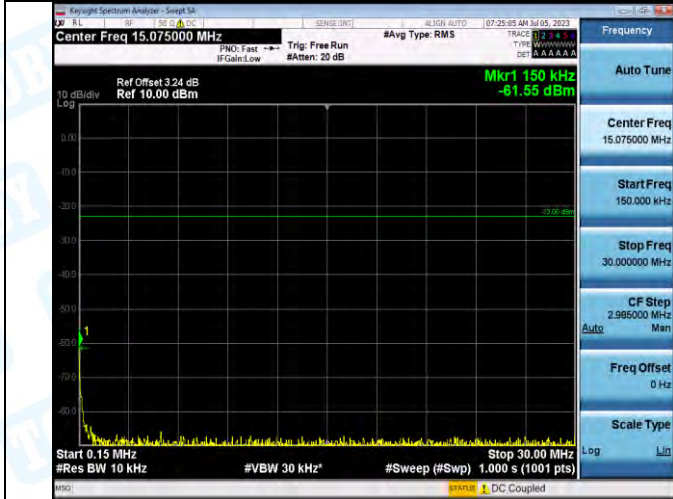

Band5_Band5_1.4MHz_QPSK_20407_1RB#0_30-1000_30-1000

Band5_Band5_1.4MHz_QPSK_20407_1RB#0_1000-3000_1000-3000

Band5_Band5_1.4MHz_QPSK_20407_1RB#0_3000-10000_3000-10000

Band5_Band5_1.4MHz_16QAM_20407_1RB#0_0.009-0.15_0.009-0.15