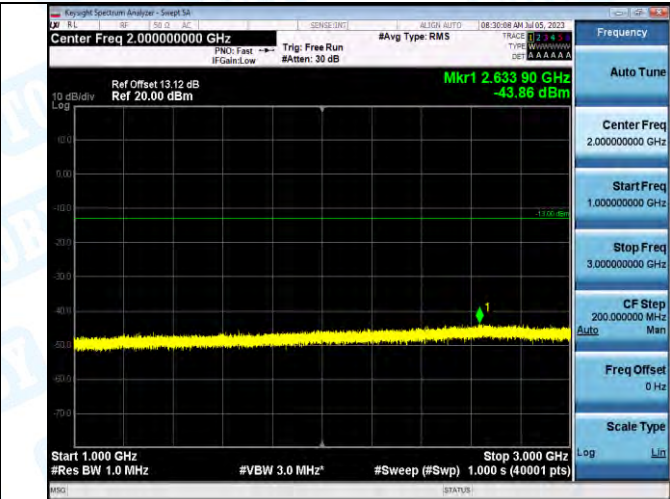

Band5_Band5_10MHz_QPSK_20525_1RB#0_0.15~30_0.15~30

Band5_Band5_10MHz_QPSK_20525_1RB#0_1000~3000_1000~3000