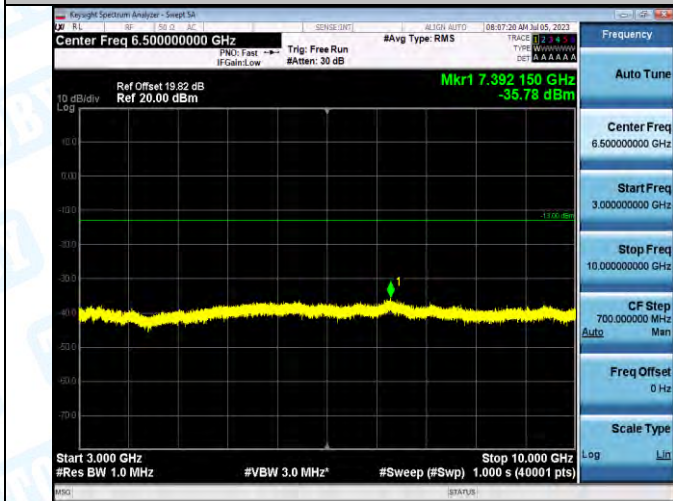

Band5_Band5_5MHz_QPSK_20425_1RB#0_30-1000_30-1000

Band5_Band5_5MHz_QPSK_20425_1RB#0_3000-10000_3000-10000