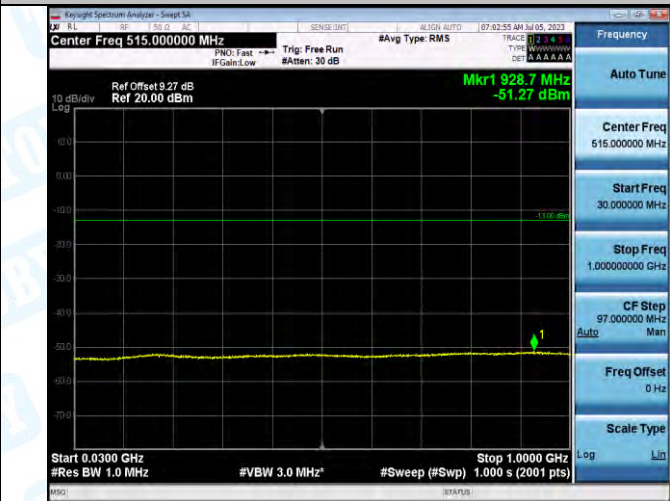

Band2_Band2_20MHz_16QAM_18900_1RB#0_0.009~0.15_0.009~0.15

Band2_Band2_20MHz_16QAM_18900_1RB#0_30~1000_30~1000