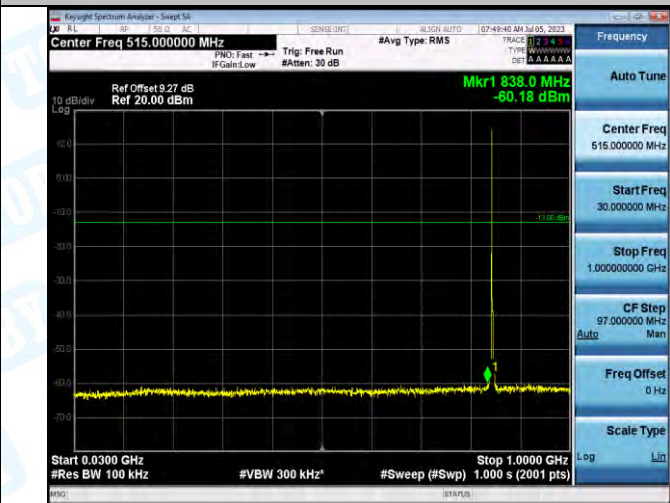

Band5_Band5_3MHz_16QAM_20635_1RB#0_0.009-0.15_0.009-0.15

Band5_Band5_3MHz_16QAM_20635_1RB#0_30-1000_30-1000