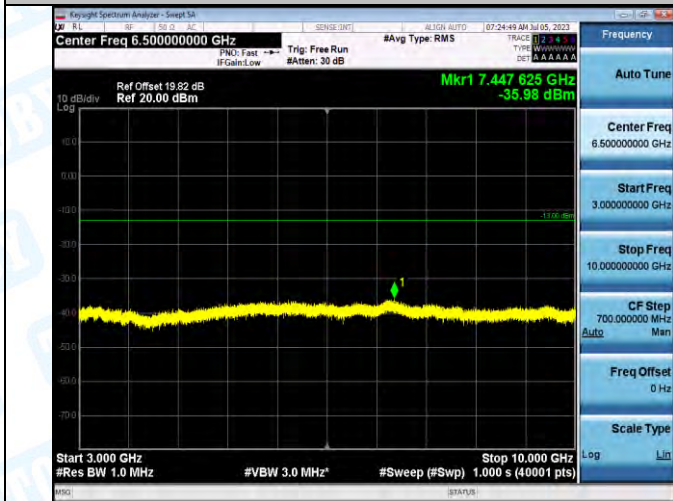

Band5_Band5_1.4MHz_QPSK_20407_1RB#0_30-1000_30-1000

Band5_Band5_1.4MHz_QPSK_20407_1RB#0_3000-10000_3000-10000