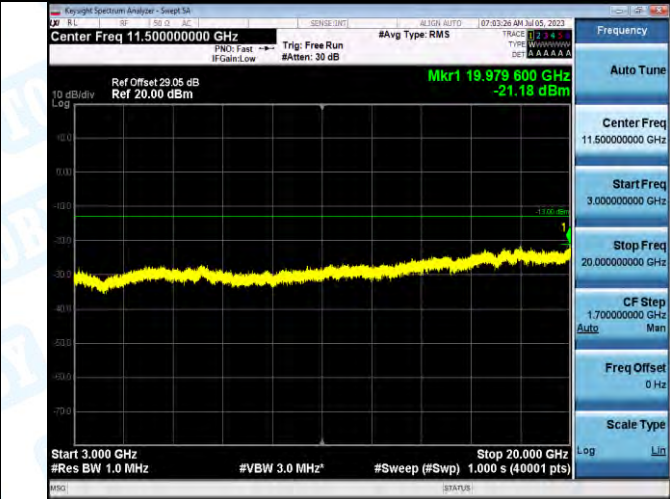

Band2_Band2_20MHz_16QAM_18900_1RB#0_30~1000_30~1000

Band2_Band2_20MHz_16QAM_18900_1RB#0_3000-20000_3000-20000