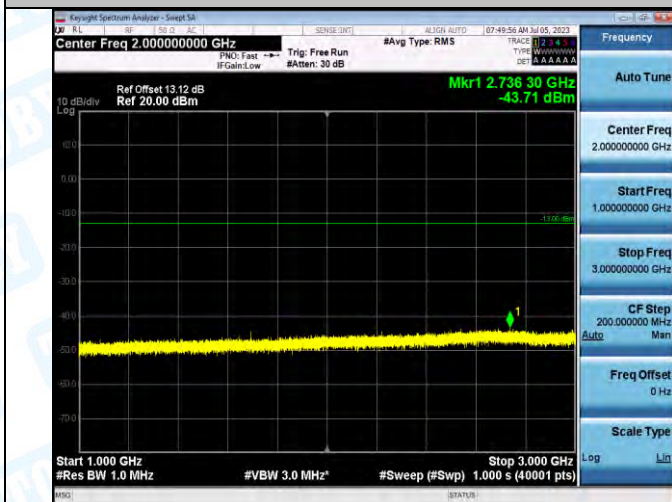

Band5_Band5_3MHz_QPSK_20635_1RB#0_3000-10000_3000-10000

Band5_Band5_3MHz_16QAM_20635_1RB#0_0.009-0.15_0.009-0.15

Band5_Band5_3MHz_16QAM_20635_1RB#0_0.15-30_0.15-30

Band5_Band5_3MHz_16QAM_20635_1RB#0_30-1000_30-1000