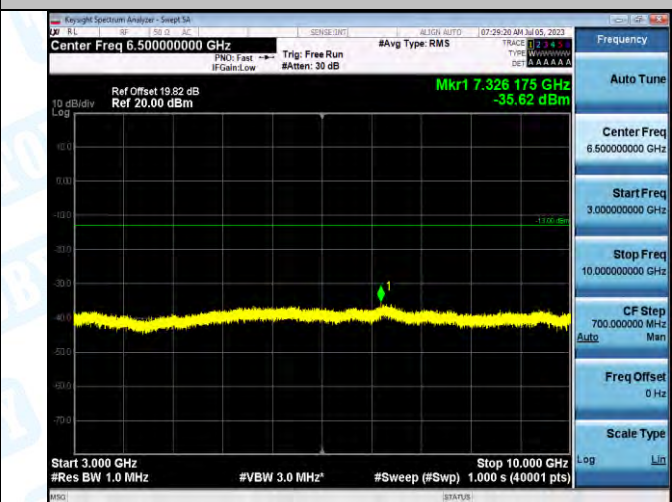

Band5_Band5_1.4MHz_16QAM_20643_1RB#0_30-1000_30-1000

Band5_Band5_1.4MHz_16QAM_20643_1RB#0_3000-10000_3000-10000