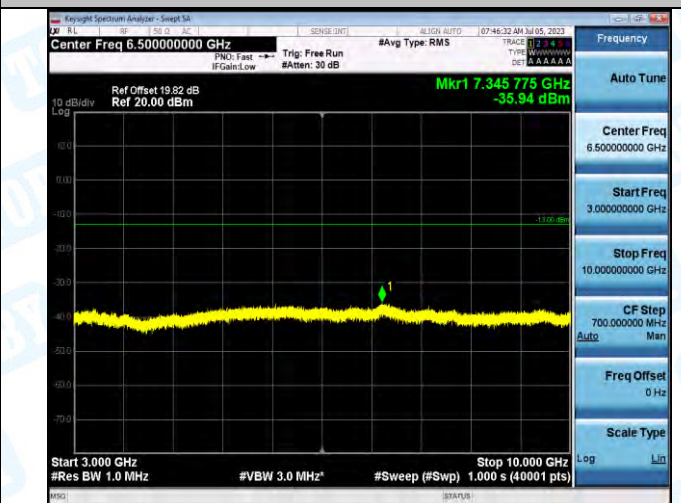

Band5_Band5_3MHz_16QAM_20415_1RB#0_30~1000_30~1000

Band5_Band5_3MHz_16QAM_20415_1RB#0_3000~10000_3000~10000