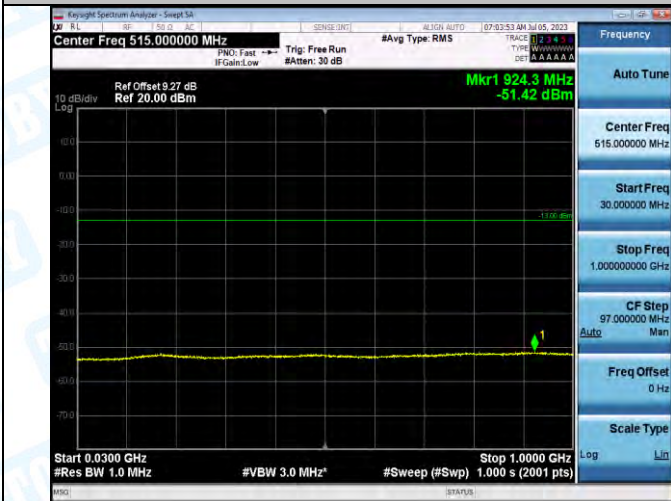

Band2_Band2_20MHz_QPSK_19100_1RB#0_0.009-0.15_0.009-0.15

Band2_Band2_20MHz_QPSK_19100_1RB#0_30-1000_30-1000