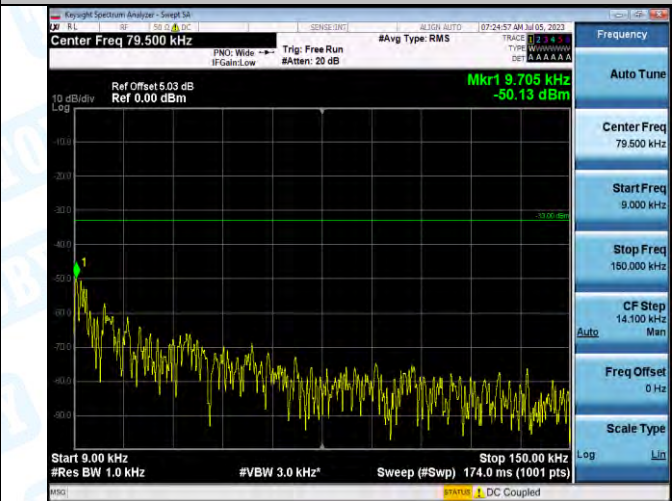

Band5_Band5_1.4MHz_QPSK_20407_1RB#0_1000-3000_1000-3000

Band5_Band5_1.4MHz_16QAM_20407_1RB#0_0.009-0.15_0.009-0.15