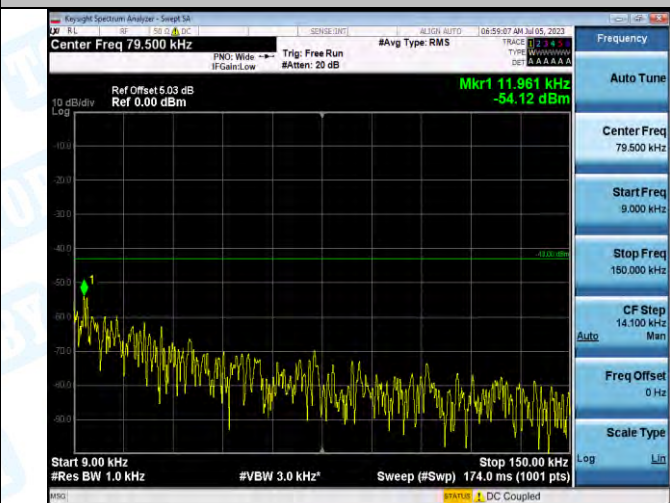

Band2_Band2_20MHz_QPSK_18900_1RB#0_30~1000_30~1000

Band2_Band2_20MHz_QPSK_18900_1RB#0_1000~3000_1000~3000

Band2_Band2_20MHz_QPSK_18900_1RB#0_3000~20000_3000~20000

Band2_Band2_20MHz_16QAM_18900_1RB#0_0.009~0.15_0.009~0.15