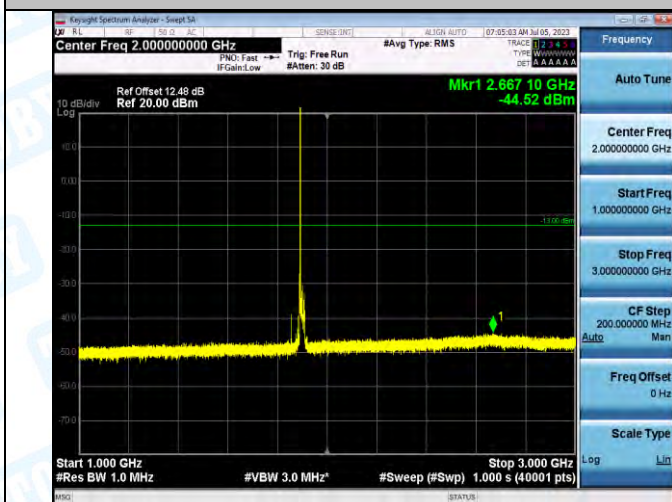

Band2_Band2_20MHz_QPSK_19100_1RB#0_3000-20000_3000-20000

Band2_Band2_20MHz_16QAM_19100_1RB#0_0.009-0.15_0.009-0.15

Band2_Band2_20MHz_16QAM_19100_1RB#0_0.15-30_0.15-30

Band2_Band2_20MHz_16QAM_19100_1RB#0_30-1000_30-1000