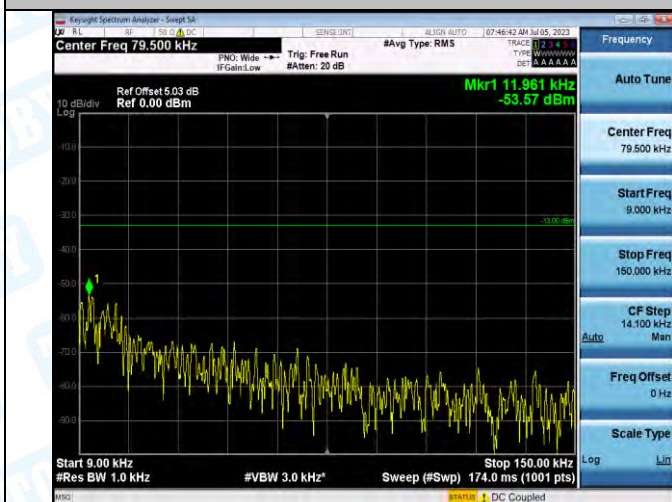

Band5_Band5_3MHz_16QAM_20415_1RB#0_1000~3000_1000~3000

Band5_Band5_3MHz_QPSK_20525_1RB#0_0.009~0.15_0.009~0.15