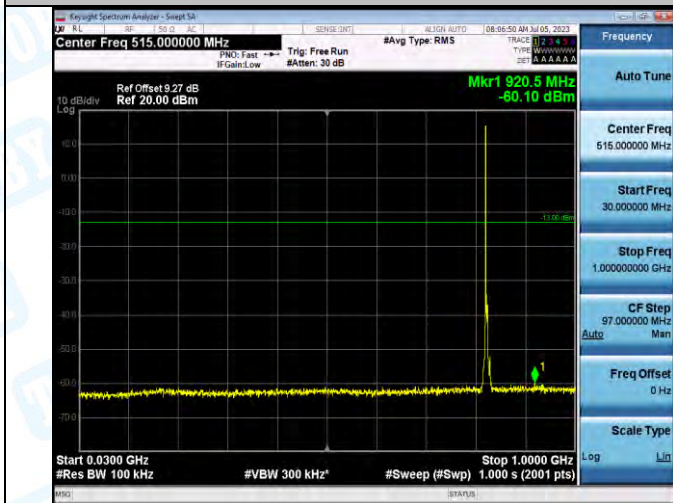

Band5_Band5_3MHz_16QAM_20635_1RB#0_1000-3000_1000-3000

Band5_Band5_3MHz_16QAM_20635_1RB#0_3000-10000_3000-10000

Band5_Band5_5MHz_QPSK_20425_1RB#0_0.009-0.15_0.009-0.15

Band5_Band5_5MHz_QPSK_20425_1RB#0_0.15-30_0.15-30