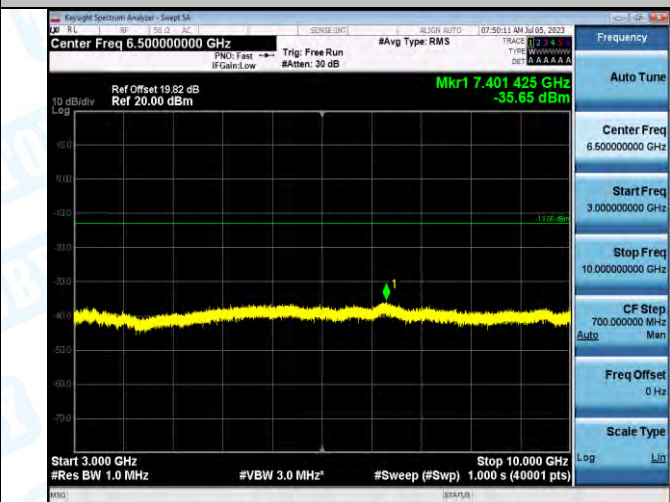

Band5_Band5_3MHz_16QAM_20635_1RB#0_30-1000_30-1000

Band5_Band5_3MHz_16QAM_20635_1RB#0_3000-10000_3000-10000