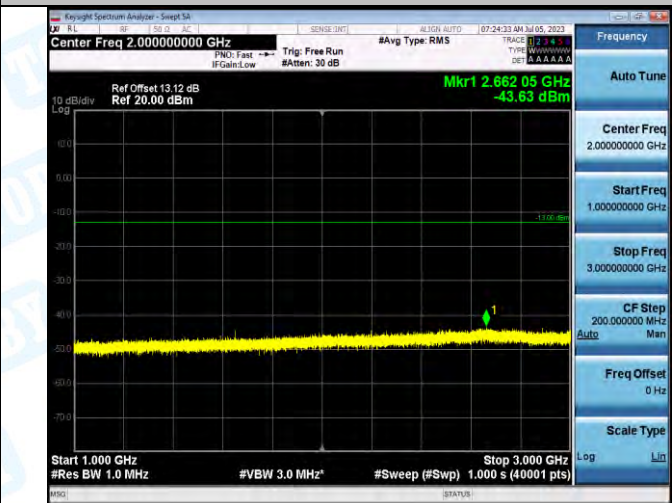

Band5_Band5_1.4MHz_QPSK_20407_1RB#0_0.15-30_0.15-30

Band5_Band5_1.4MHz_QPSK_20407_1RB#0_1000-3000_1000-3000