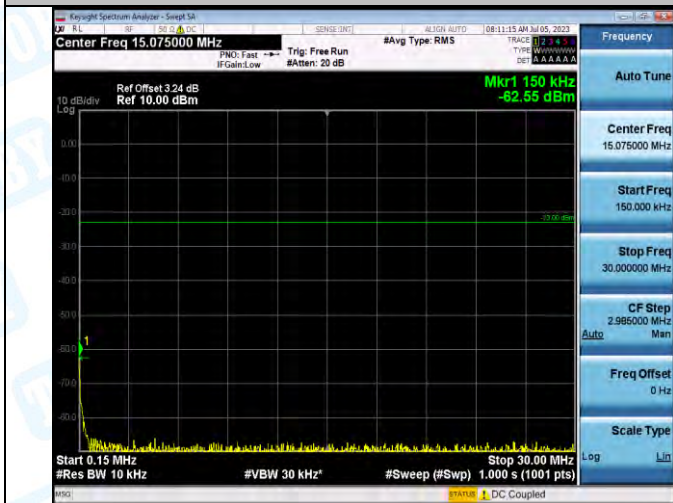

Band5_Band5_5MHz_QPSK_20625_1RB#0_30-1000_30-1000

Band5_Band5_5MHz_QPSK_20625_1RB#0_1000-3000_1000-3000

Band5_Band5_5MHz_QPSK_20625_1RB#0_3000-10000_3000-10000

Band5_Band5_5MHz_16QAM_20625_1RB#0_0.009-0.15_0.009-0.15