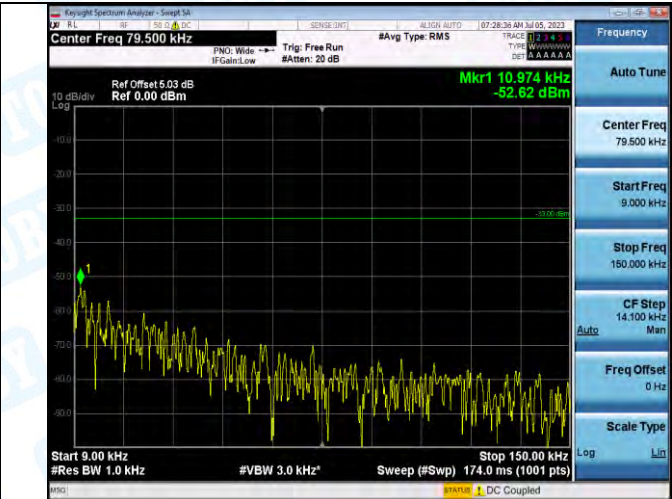

Band5_Band5_1.4MHz_QPSK_20643_1RB#0_1000-3000_1000-3000

Band5_Band5_1.4MHz_16QAM_20643_1RB#0_0.009-0.15_0.009-0.15