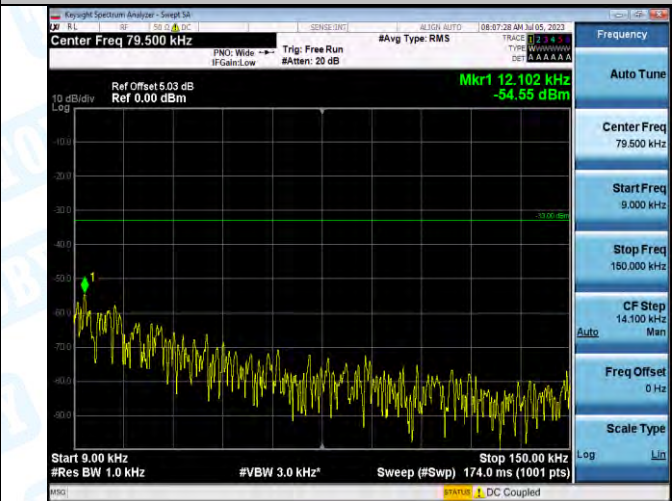

Band5_Band5_5MHz_QPSK_20425_1RB#0_1000-3000_1000-3000

Band5_Band5_5MHz_16QAM_20425_1RB#0_0.009-0.15_0.009-0.15