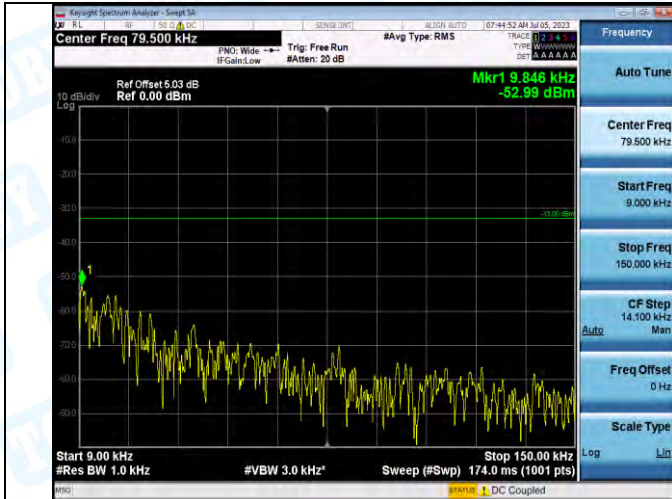

Band5_Band5_1.4MHz_16QAM_20643_1RB#0_0.15-30_0.15-30

Band5_Band5_1.4MHz_16QAM_20643_1RB#0_30-1000_30-1000

Band5_Band5_1.4MHz_16QAM_20643_1RB#0_1000-3000_1000-3000

Band5_Band5_1.4MHz_16QAM_20643_1RB#0_3000-10000_3000-10000