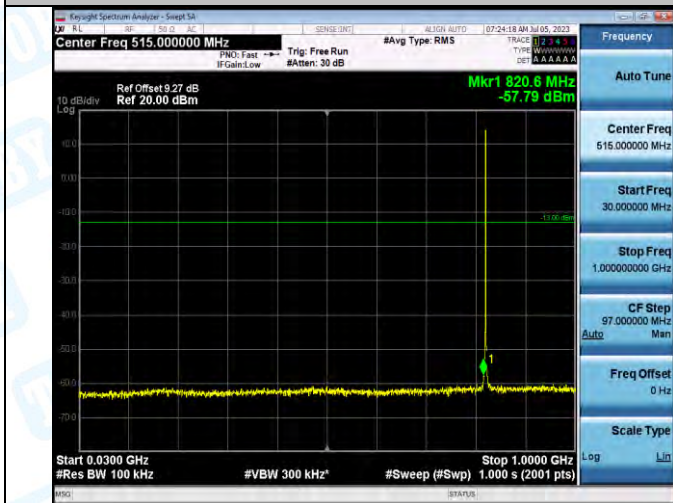

Band2_Band2_20MHz_16QAM_19100_1RB#0_1000-3000_1000-3000

Band2_Band2_20MHz_16QAM_19100_1RB#0_3000-20000_3000-20000

Band5_Band5_1.4MHz_QPSK_20407_1RB#0_0.009-0.15_0.009-0.15

Band5_Band5_1.4MHz_QPSK_20407_1RB#0_0.15-30_0.15-30