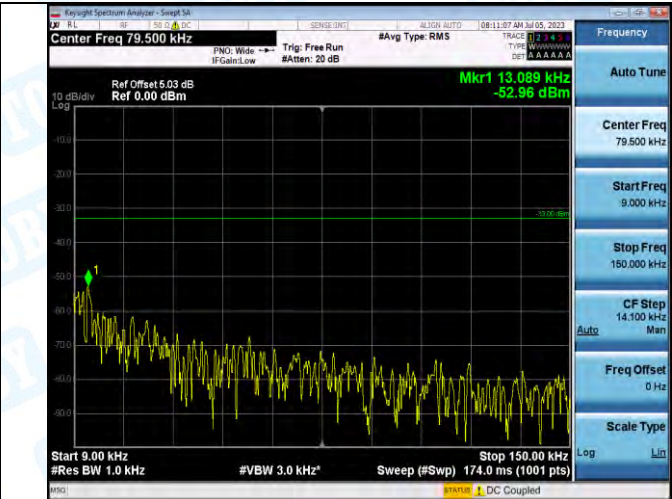

Band5_Band5_5MHz_QPSK_20625_1RB#0_1000-3000_1000-3000

Band5_Band5_5MHz_16QAM_20625_1RB#0_0.009-0.15_0.009-0.15