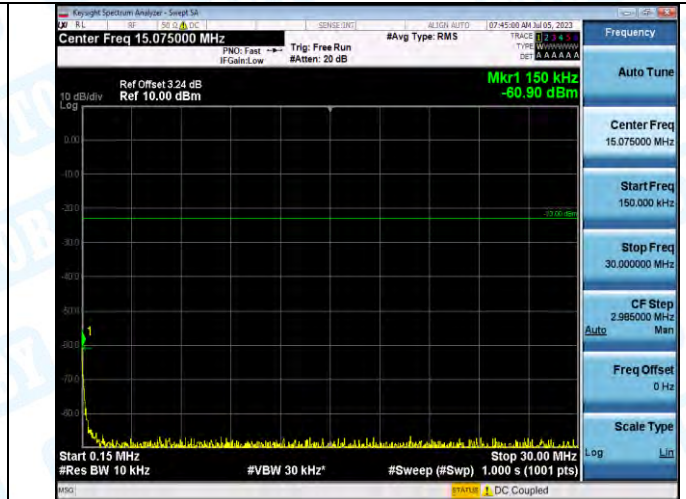

Band5_Band5_1.4MHz_16QAM_20643_1RB#0_3000-10000_3000-10000

Band5_Band5_3MHz_QPSK_20415_1RB#0_0.15-30_0.15-30