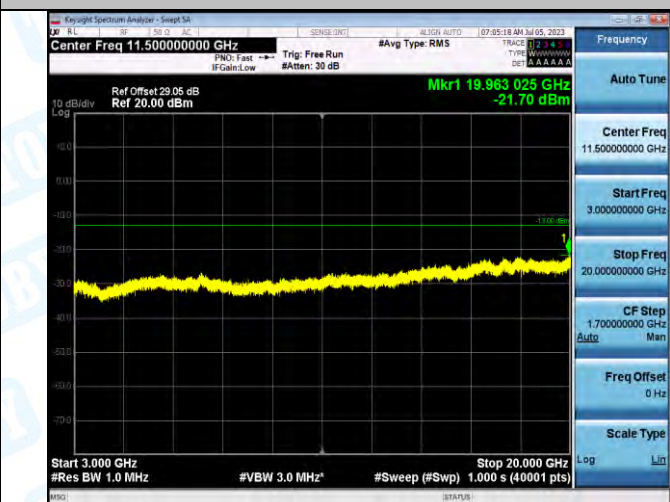

Band2_Band2_20MHz_16QAM_19100_1RB#0_30-1000_30-1000

Band2_Band2_20MHz_16QAM_19100_1RB#0_3000-20000_3000-20000