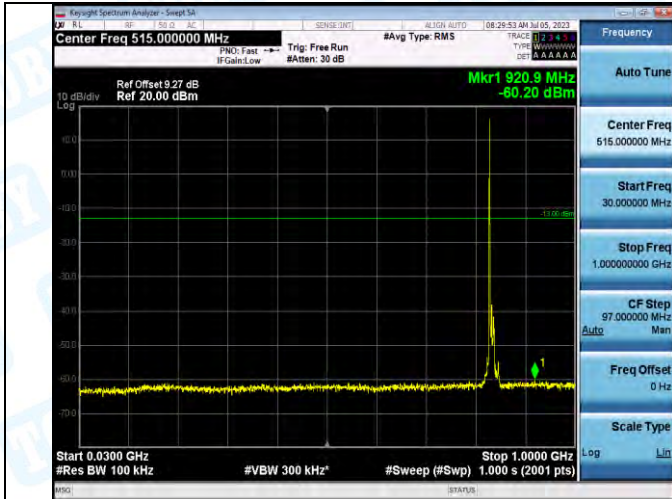

Band5_Band5_10MHz_16QAM_20450_1RB#0_1000~3000_1000~3000

Band5_Band5_10MHz_16QAM_20450_1RB#0_3000~10000_3000~10000

Band5_Band5_10MHz_QPSK_20525_1RB#0_0.009~0.15_0.009~0.15

Band5_Band5_10MHz_QPSK_20525_1RB#0_0.15~30_0.15~30