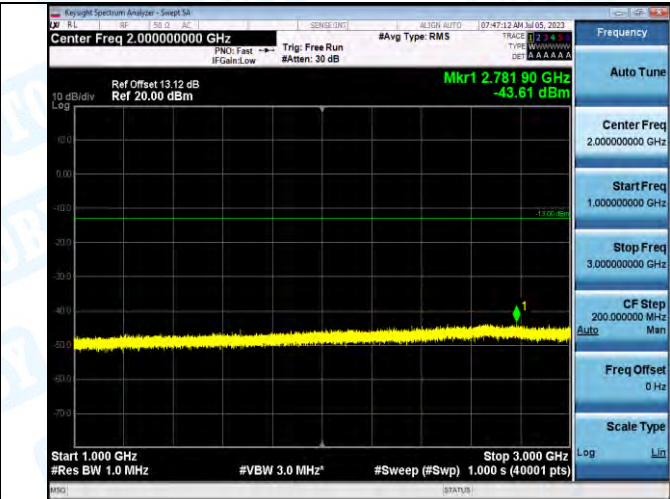

Band5_Band5_3MHz_QPSK_20525_1RB#0_0.15~30_0.15~30

Band5_Band5_3MHz_QPSK_20525_1RB#0_1000~3000_1000~3000