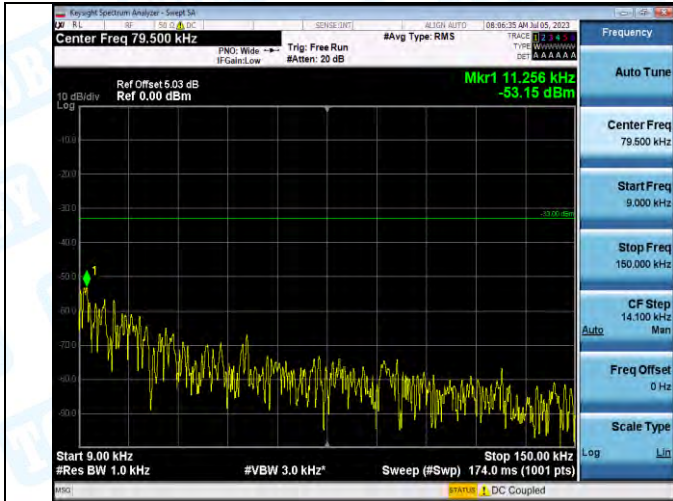

Band5_Band5_3MHz_16QAM_20635_1RB#0_1000-3000_1000-3000

Band5_Band5_5MHz_QPSK_20425_1RB#0_0.009-0.15_0.009-0.15