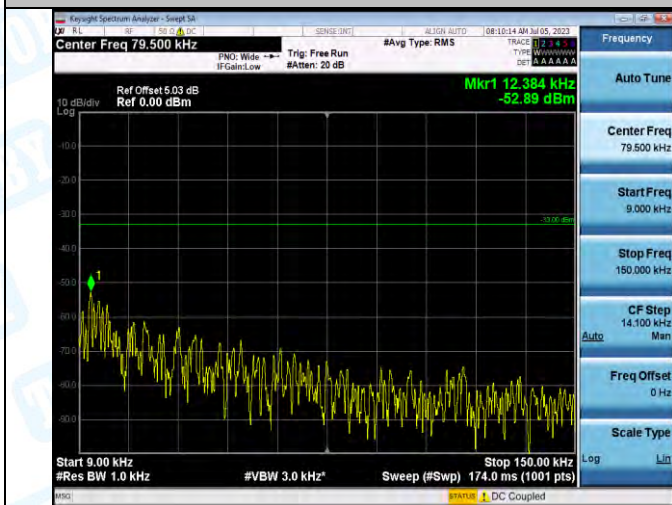

Band5_Band5_5MHz_16QAM_202525_1RB#0_1000-3000_1000-3000

Band5_Band5_5MHz_QPSK_20625_1RB#0_0.009-0.15_0.009-0.15