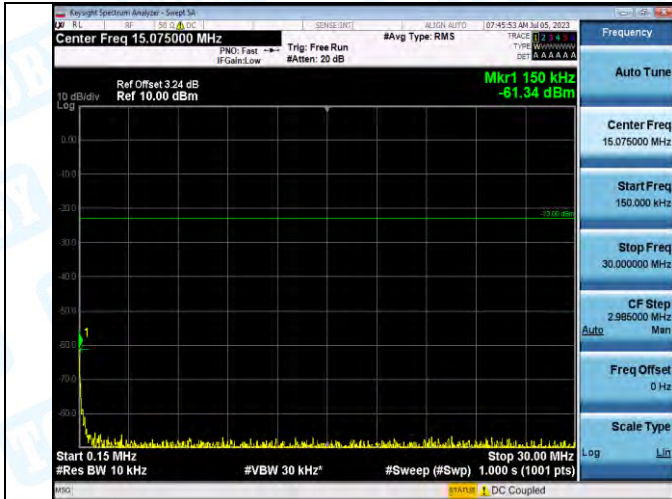

Band5_Band5_3MHz_QPSK_20415_1RB#0_3000-10000_3000-10000

Band5_Band5_3MHz_16QAM_20415_1RB#0_0.15~30_0.15~30