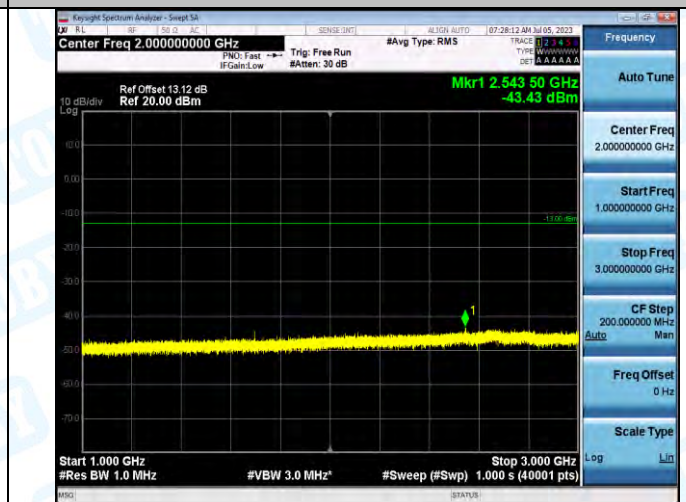

Band5_Band5_1.4MHz_QPSK_20643_1RB#0_0.15-30_0.15-30

Band5_Band5_1.4MHz_QPSK_20643_1RB#0_1000-3000_1000-3000