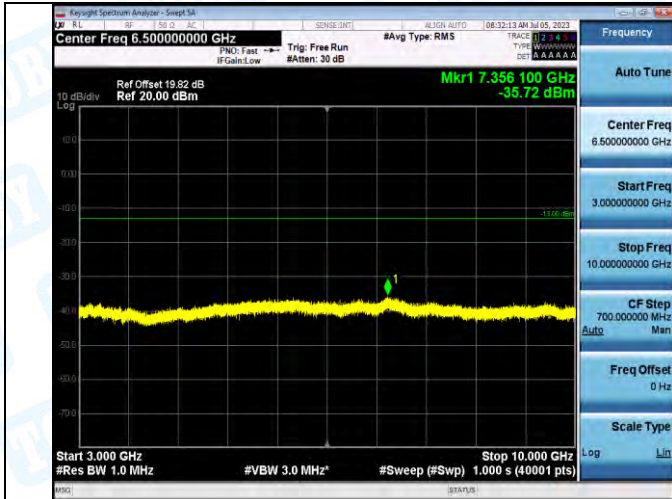

Band5_Band5_10MHz_QPSK_20600_1RB#0_0.009-0.15_0.009-0.15

Band5_Band5_10MHz_QPSK_20600_1RB#0_0.15-30_0.15-30

Band5_Band5_10MHz_QPSK_20600_1RB#0_30-1000_30-1000

Band5_Band5_10MHz_QPSK_20600_1RB#0_1000-3000_1000-3000