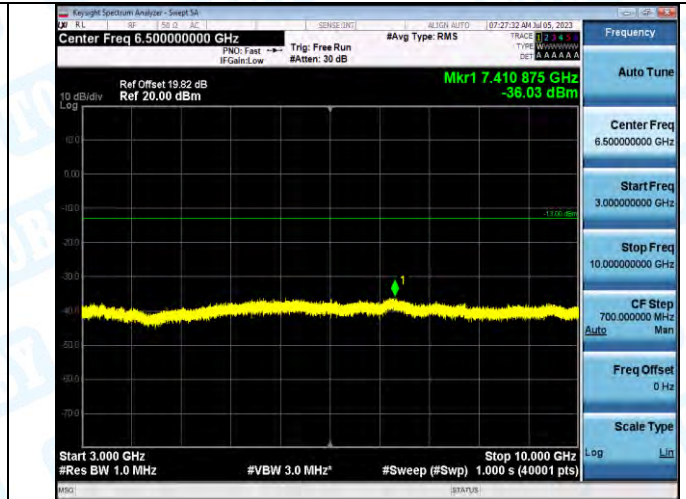

Band5_Band5_1.4MHz_16QAM_20525_1RB#0_30-1000_30-1000

Band5_Band5_1.4MHz_16QAM_20525_1RB#0_3000-10000_3000-10000