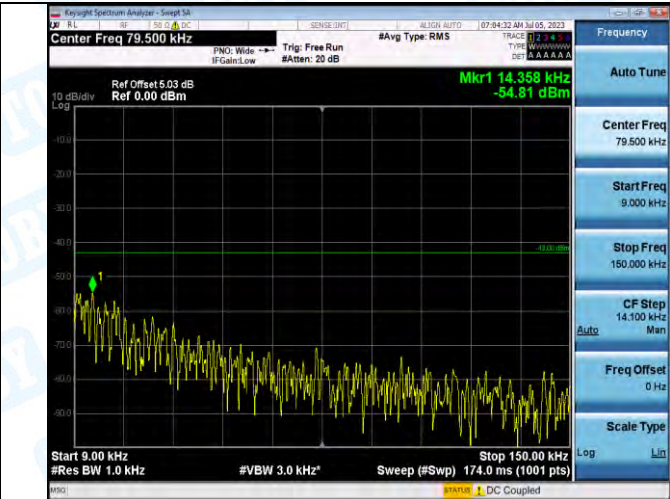

Band2_Band2_20MHz_QPSK_19100_1RB#0_1000-3000_1000-3000

Band2_Band2_20MHz_16QAM_19100_1RB#0_0.009-0.15_0.009-0.15