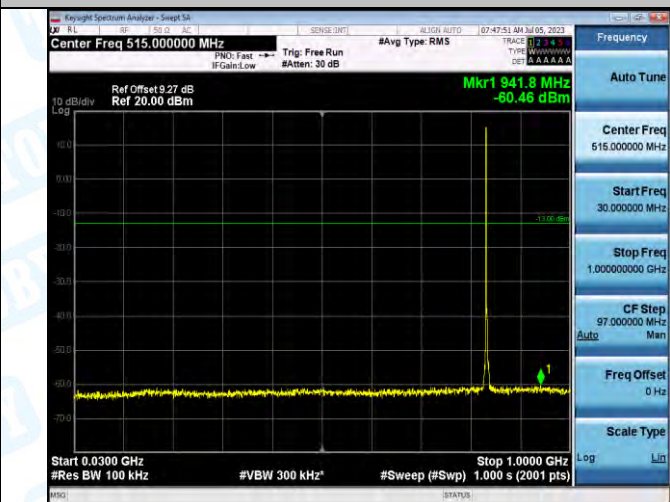

Band5_Band5_3MHz_16QAM_20525_1RB#0_0.009~0.15_0.009~0.15

Band5_Band5_3MHz_16QAM_20525_1RB#0_30~1000_30~1000