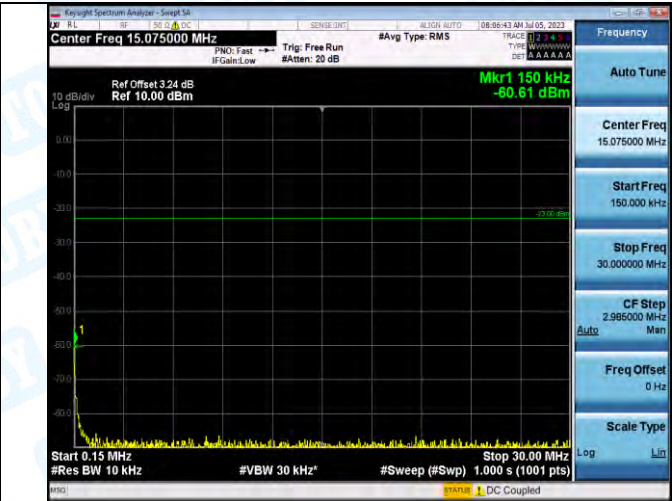

Band5_Band5_3MHz_16QAM_20635_1RB#0_3000-10000_3000-10000

Band5_Band5_5MHz_QPSK_20425_1RB#0_0.15-30_0.15-30