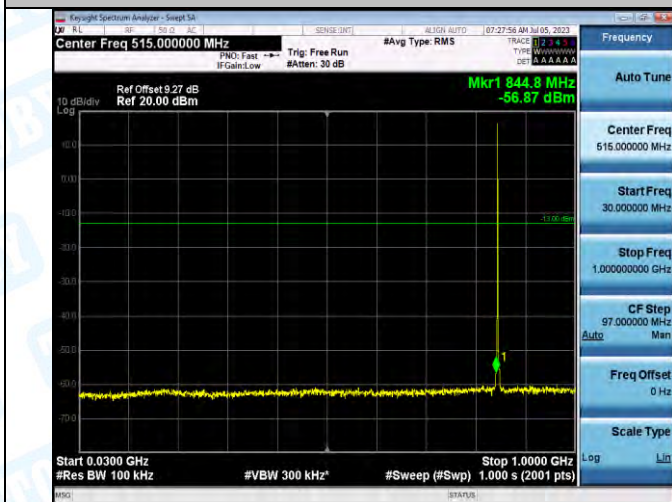

Band5_Band5_1.4MHz_16QAM_20525_1RB#0_1000-3000_1000-3000

Band5_Band5_1.4MHz_16QAM_20525_1RB#0_3000-10000_3000-10000

Band5_Band5_1.4MHz_QPSK_20643_1RB#0_0.009-0.15_0.009-0.15

Band5_Band5_1.4MHz_QPSK_20643_1RB#0_0.15-30_0.15-30