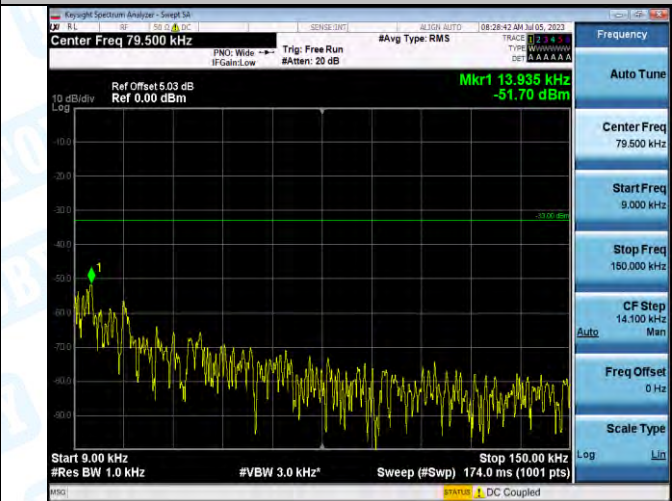

Band5_Band5_10MHz_QPSK_20450_1RB#0_1000-3000_1000-3000

Band5_Band5_10MHz_16QAM_20450_1RB#0_0.009-0.15_0.009-0.15