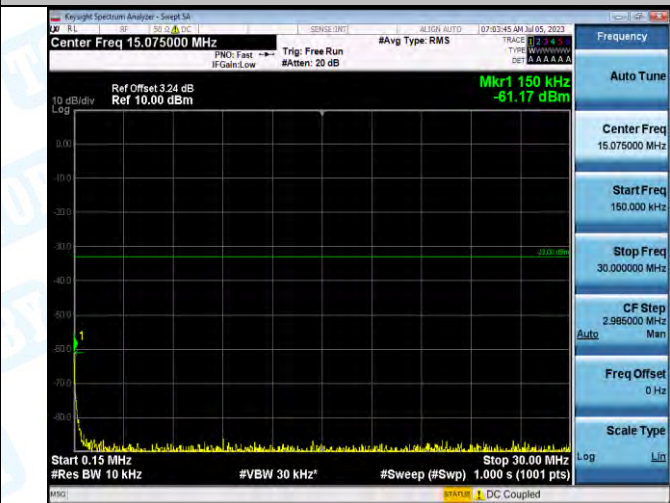

Band2_Band2_20MHz_16QAM_18900_1RB#0_3000-20000_3000-20000

Band2_Band2_20MHz_QPSK_19100_1RB#0_0.15-30_0.15-30