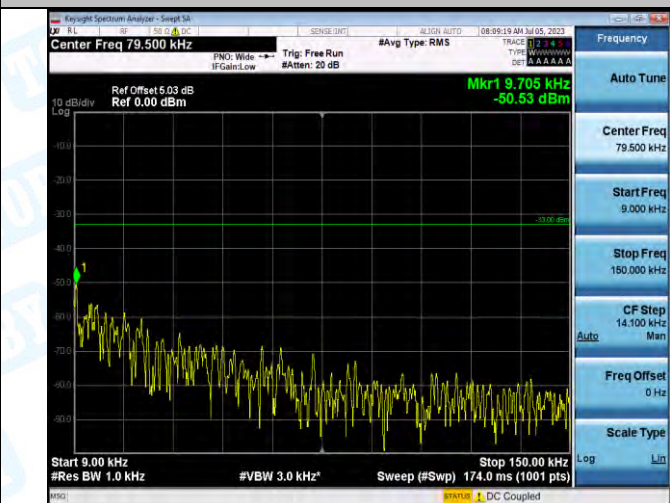

Band5_Band5_5MHz_QPSK_20525_1RB#0_1000-3000_1000-3000

Band5_Band5_5MHz_16QAM_20525_1RB#0_0.009-0.15_0.009-0.15