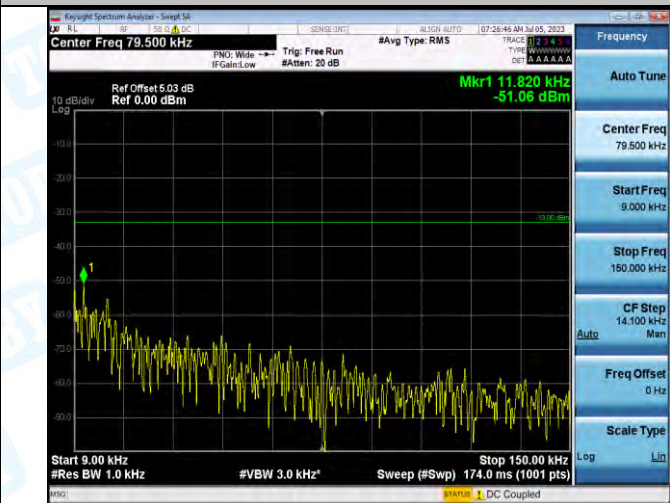

Band5_Band5_1.4MHz_QPSK_20525_1RB#0_1000-3000_1000-3000

Band5_Band5_1.4MHz_16QAM_20525_1RB#0_0.009-0.15_0.009-0.15