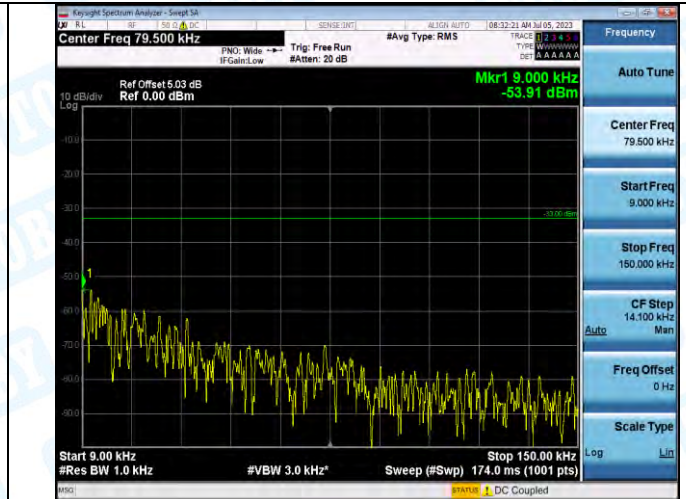

Band5_Band5_10MHz_QPSK_20600_1RB#0_1000-3000_1000-3000

Band5_Band5_10MHz_16QAM_20600_1RB#0_0.009-0.15_0.009-0.15