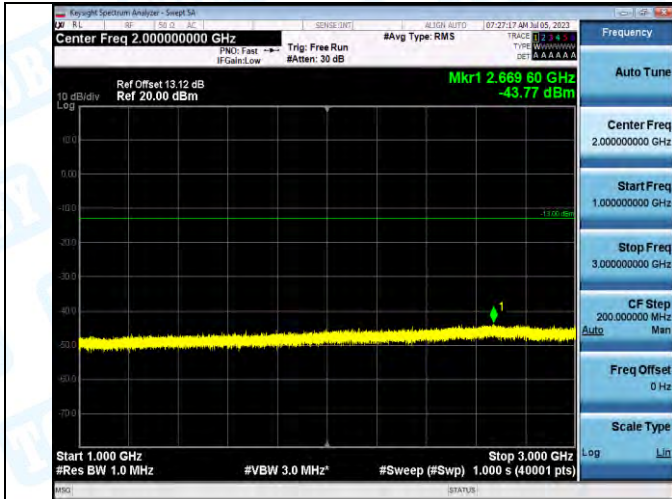

Band5_Band5_1.4MHz_QPSK_20525_1RB#0_3000-10000_3000-10000

Band5_Band5_1.4MHz_16QAM_20525_1RB#0_0.009-0.15_0.009-0.15

Band5_Band5_1.4MHz_16QAM_20525_1RB#0_0.15-30_0.15-30

Band5_Band5_1.4MHz_16QAM_20525_1RB#0_30-1000_30-1000