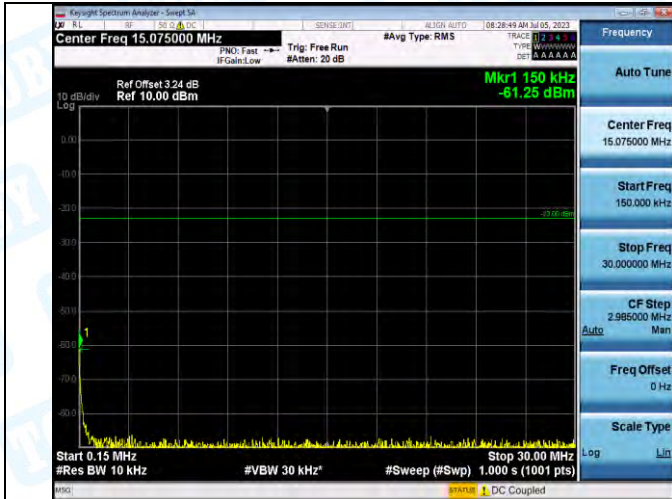

Band5_Band5_10MHz_QPSK_20450_1RB#0_3000-10000_3000-10000

Band5_Band5_10MHz_16QAM_20450_1RB#0_0.15~30_0.15~30