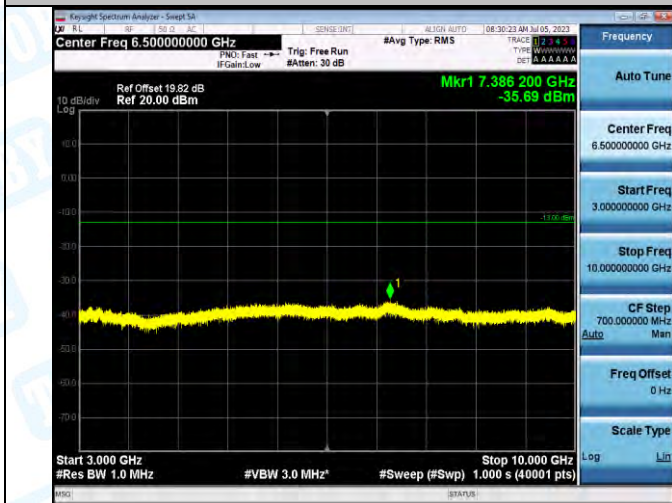

Band5_Band5_10MHz_QPSK_20525_1RB#0_30~1000_30~1000

Band5_Band5_10MHz_QPSK_20525_1RB#0_3000~10000_3000~10000