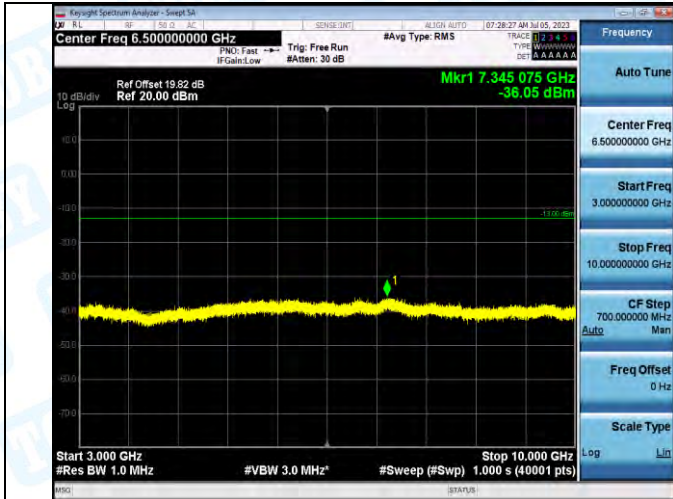

Band5_Band5_1.4MHz_QPSK_20643_1RB#0_30-1000_30-1000

Band5_Band5_1.4MHz_QPSK_20643_1RB#0_3000-10000_3000-10000