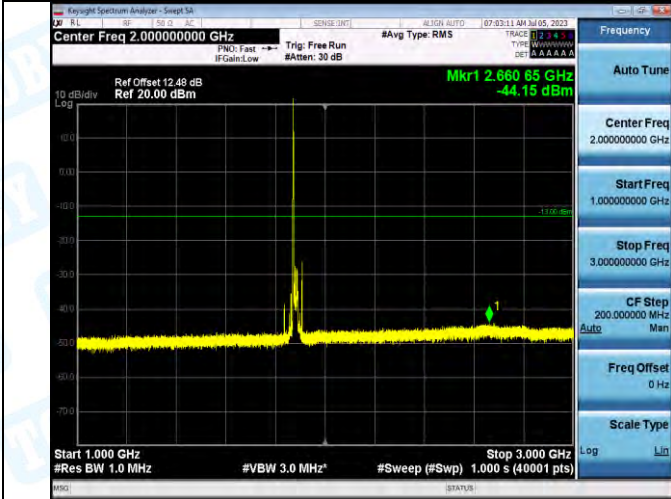

Band2_Band2_20MHz_16QAM_18900_1RB#0_0.15~30_0.15~30

Band2_Band2_20MHz_16QAM_18900_1RB#0_1000-3000_1000-3000