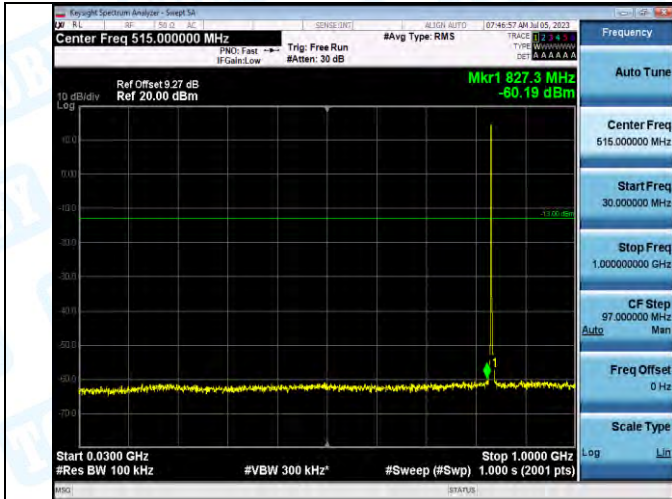

Band5_Band5_3MHz_16QAM_20415_1RB#0_1000~3000_1000~3000

Band5_Band5_3MHz_16QAM_20415_1RB#0_3000~10000_3000~10000

Band5_Band5_3MHz_QPSK_20525_1RB#0_0.009~0.15_0.009~0.15

Band5_Band5_3MHz_QPSK_20525_1RB#0_0.15~30_0.15~30