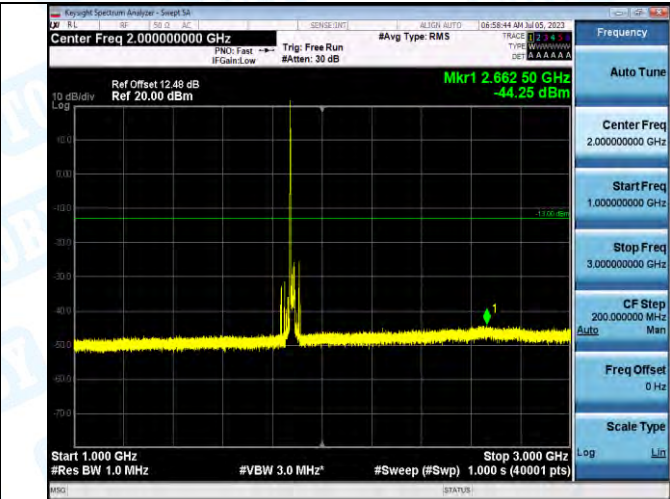

Band2_Band2_20MHz_QPSK_18900_1RB#0_30~1000_30~1000

Band2_Band2_20MHz_QPSK_18900_1RB#0_1000~3000_1000~3000

Band2_Band2_20MHz_QPSK_18900_1RB#0_3000~20000_3000~20000

Band2_Band2_20MHz_16QAM_18900_1RB#0_0.009~0.15_0.009~0.15