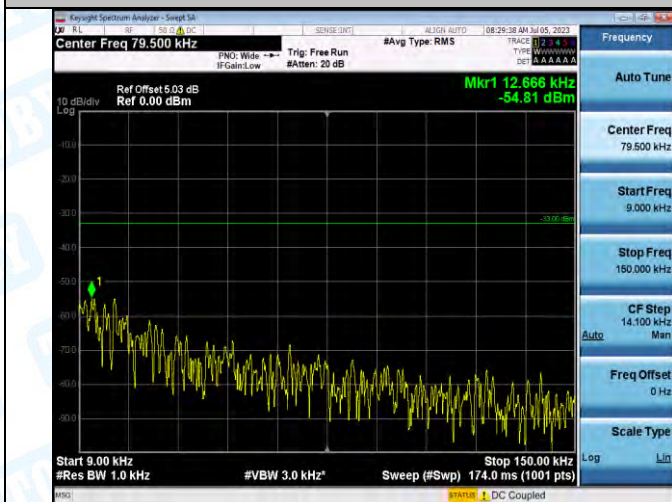

Band5_Band5_10MHz_16QAM_20450_1RB#0_1000~3000_1000~3000

Band5_Band5_10MHz_QPSK_20525_1RB#0_0.009~0.15_0.009~0.15