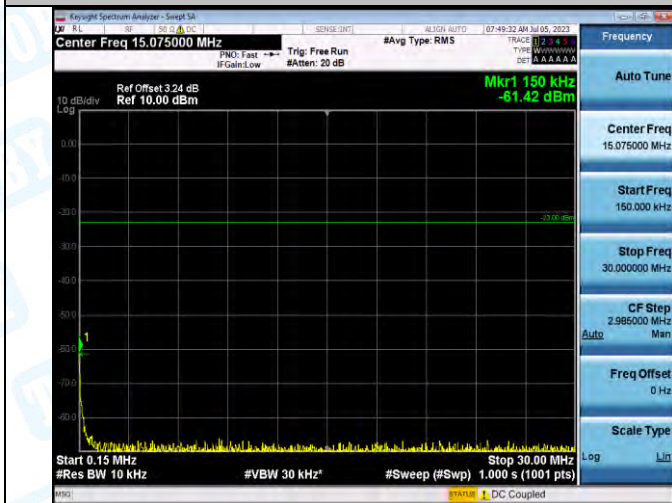

Band5_Band5_3MHz_QPSK_20635_1RB#0_3000-10000_3000-10000

Band5_Band5_3MHz_16QAM_20635_1RB#0_0.15-30_0.15-30