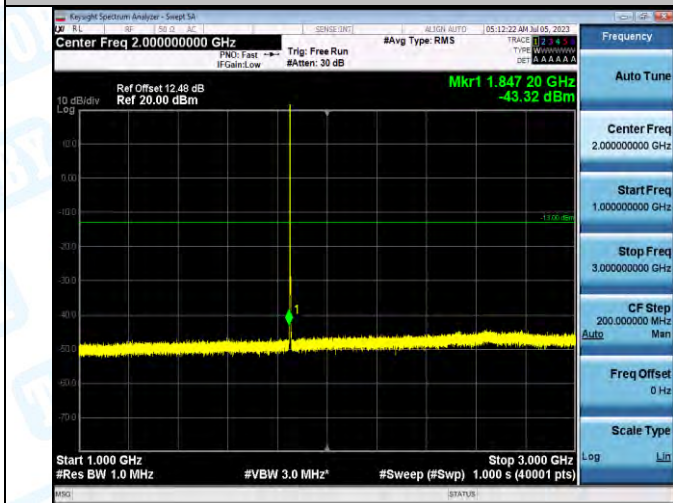

Test Graphs

Band2_Band2_1.4MHz_16QAM_18607_1RB#0_0.15-30_0.15-30

Band2_Band2_1.4MHz_16QAM_18607_1RB#0_30-1000_30-1000

Band2_Band2_1.4MHz_16QAM_18607_1RB#0_1000-3000_1000-3000

Band2_Band2_1.4MHz_16QAM_18607_1RB#0_3000-20000_3000-20000