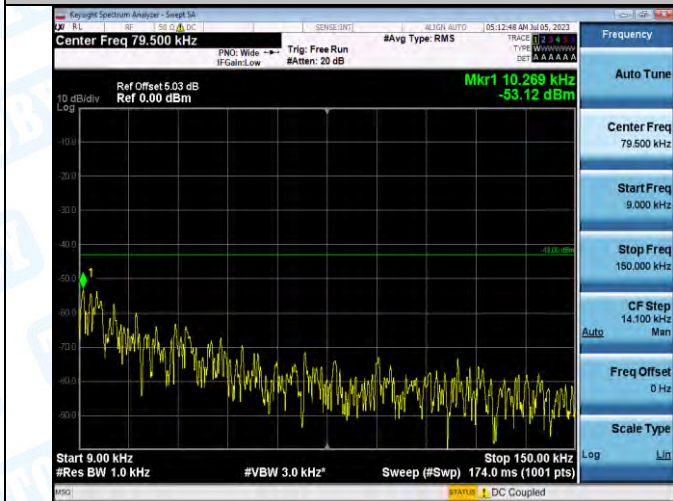

Test Graphs

Band2_Band2_1.4MHz_16QAM_18607_1RB#0_0.15-30_0.15-30

Band2_Band2_1.4MHz_16QAM_18607_1RB#0_30-1000_30-1000

Band2_Band2_1.4MHz_16QAM_18607_1RB#0_1000-3000_1000-3000

Band2_Band2_1.4MHz_16QAM_18607_1RB#0_3000-20000_3000-20000