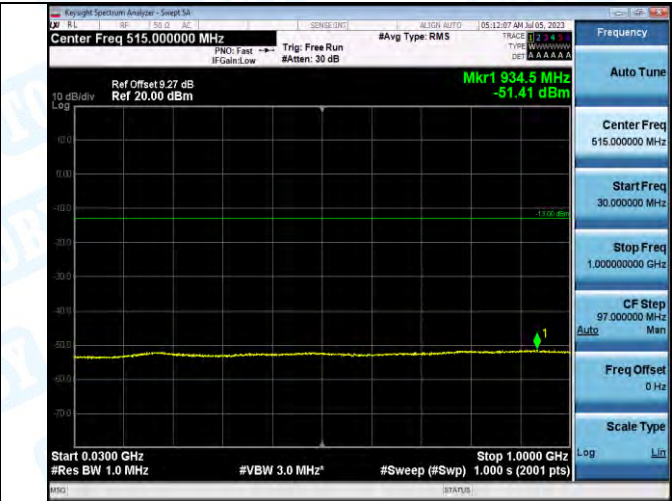

Test Graphs

Band2_Band2_1.4MHz_16QAM_18607_1RB#0_0.15-30_0.15-30

Band2_Band2_1.4MHz_16QAM_18607_1RB#0_30-1000_30-1000

Band2_Band2_1.4MHz_16QAM_18607_1RB#0_1000-3000_1000-3000

Band2_Band2_1.4MHz_16QAM_18607_1RB#0_3000-20000_3000-20000