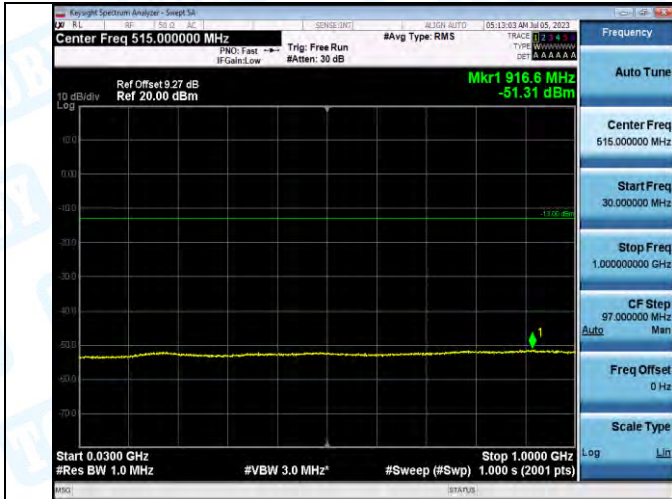

Band2_Band2_1.4MHz_QPSK_18900_1RB#0_30~1000_30~1000