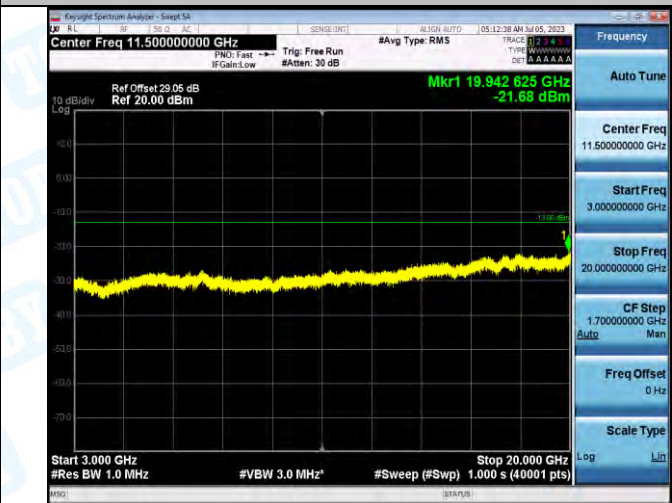

Test Graphs

Band2_Band2_1.4MHz_16QAM_18607_1RB#0_0.15-30_0.15-30

Band2_Band2_1.4MHz_16QAM_18607_1RB#0_30-1000_30-1000

Band2_Band2_1.4MHz_16QAM_18607_1RB#0_1000-3000_1000-3000

Band2_Band2_1.4MHz_16QAM_18607_1RB#0_3000-20000_3000-20000