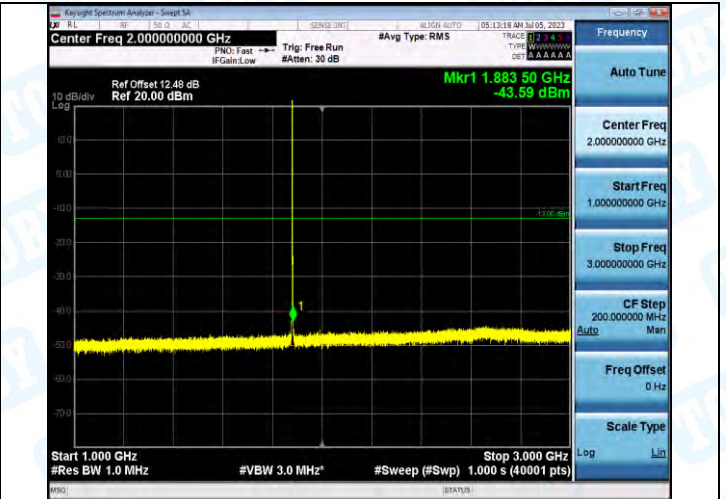

Band2_Band2_1.4MHz_QPSK_18900_1RB#0_1000~3000_1000~3000