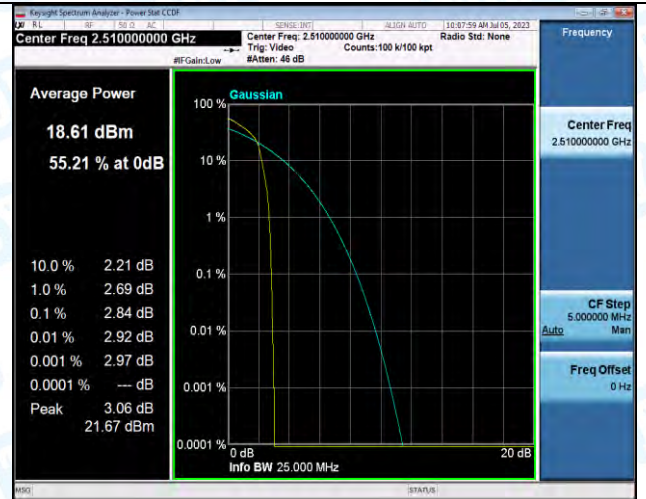

Band7-15MHz-QPSK-21375-1RB#0-PASS

Band7-15MHz-16QAM-21375-1RB#0-PASS

Band7-15MHz-QPSK-21375-75RB#0-PASS

Band7-15MHz-16QAM-21375-75RB#0-PASS

Band7-20MHz-QPSK-20850-1RB#0-PASS

Band7-20MHz-16QAM-20850-1RB#0-PASS