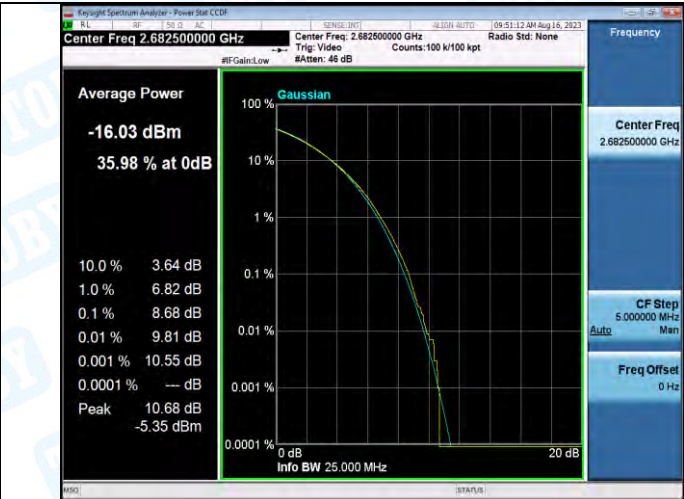

Band41-20MHz-QPSK-39750-100RB#0-PASS

Band41-20MHz-16QAM-39750-100RB#0-PASS

Band41-20MHz-QPSK-40620-1RB#0-PASS

Band41-15MHz-QPSK-40620-75RB#0-PASS

Band41-15MHz-16QAM-40620-75RB#0-PASS

Band41-15MHz-QPSK-41515-1RB#0-PASS