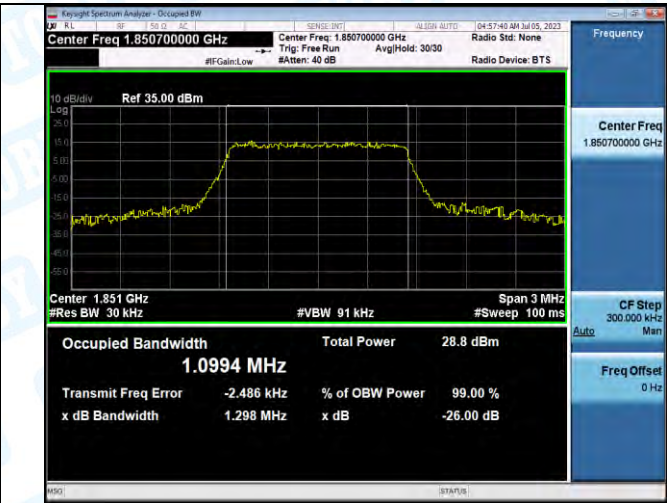

Band2-1.4MHz-16QAM-18607-6RB#0-PASS