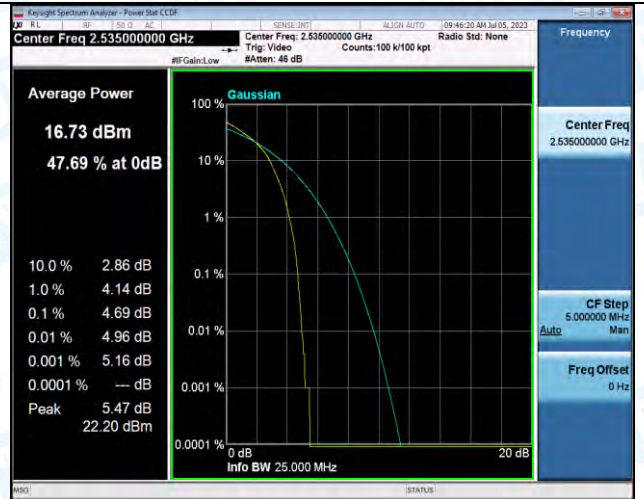

Band7-15MHz-QPSK-20825-75RB#0-PASS

Band7-15MHz-16QAM-20825-75RB#0-PASS

Band7-15MHz-QPSK-21100-1RB#0-PASS

Band7-15MHz-16QAM-21100-1RB#0-PASS

Band7-15MHz-QPSK-21100-75RB#0-PASS

Band7-15MHz-16QAM-21100-75RB#0-PASS