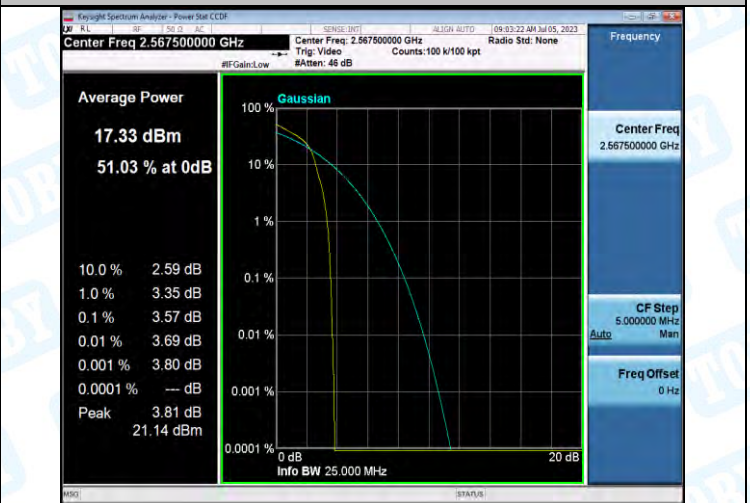

Band7-5MHz-16QAM-21425-1RB#0-PASS