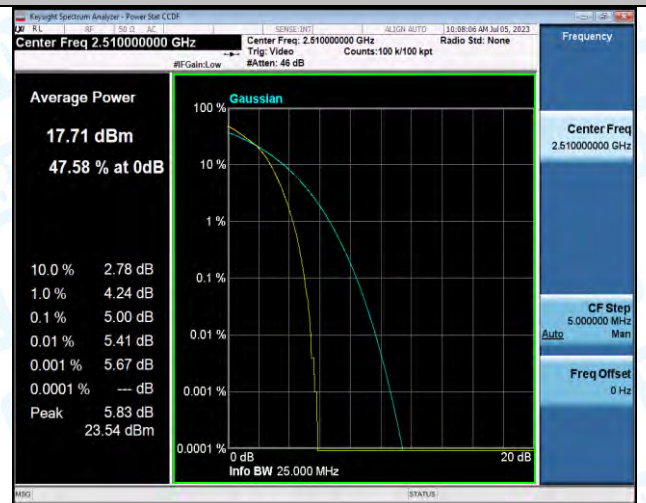

Band7-20MHz-16QAM-20850-100RB#0-PASS