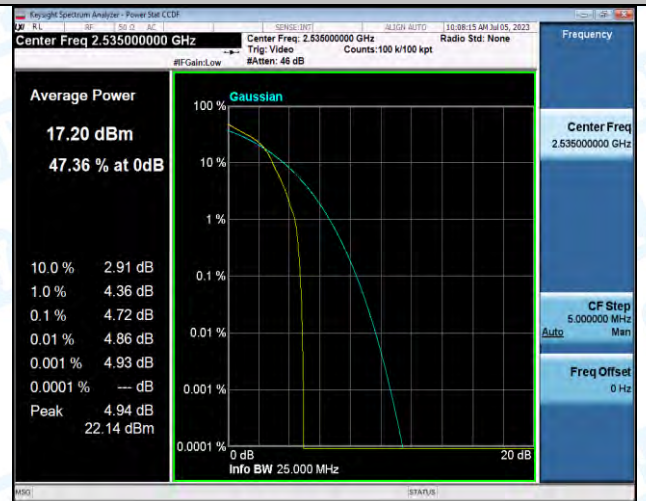

Band7-20MHz-16QAM-21100-1RB#0-PASS