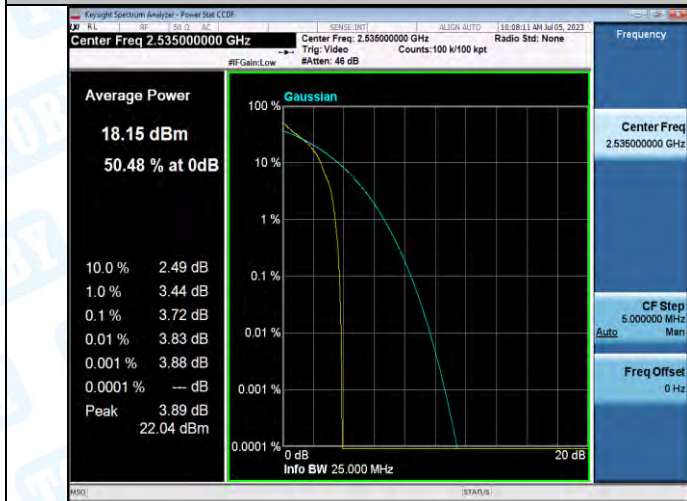

Band7-20MHz-QPSK-21100-1RB#0-PASS