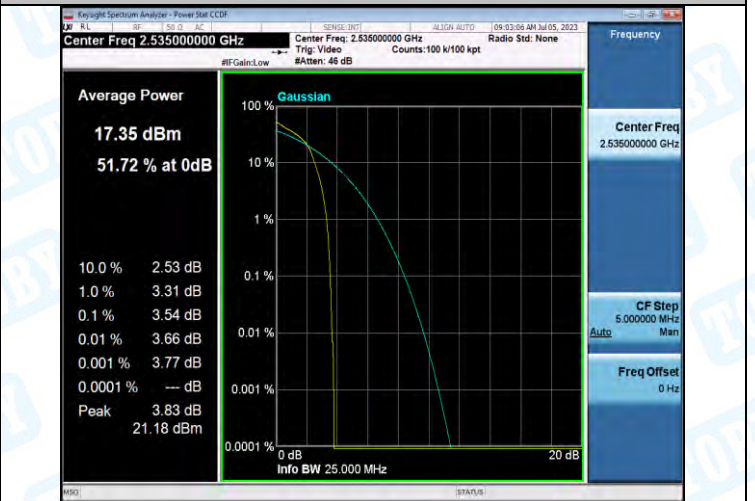

Band7-5MHz-QPSK-20775-1RB#0-PASS

Band7-5MHz-16QAM-20775-1RB#0-PASS

Band7-5MHz-QPSK-20775-25RB#0-PASS

Band7-5MHz-16QAM-20775-25RB#0-PASS

Band7-5MHz-QPSK-21100-1RB#0-PASS

Band7-5MHz-16QAM-21100-1RB#0-PASS

Band7-5MHz-QPSK-21100-25RB#0-PASS