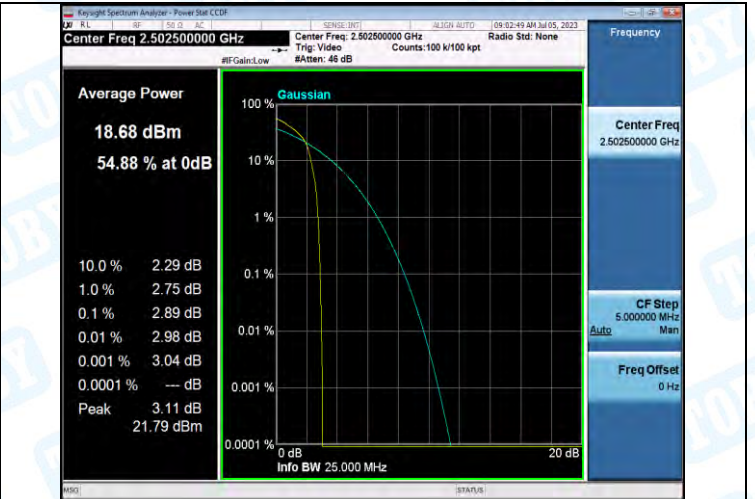

Band7-5MHz-QPSK-20775-1RB#0-PASS

Band7-5MHz-16QAM-20775-1RB#0-PASS

Band7-5MHz-QPSK-20775-25RB#0-PASS

Band7-5MHz-16QAM-20775-25RB#0-PASS

Band7-5MHz-QPSK-21100-1RB#0-PASS

Band7-5MHz-16QAM-21100-1RB#0-PASS

Band7-5MHz-QPSK-21100-25RB#0-PASS