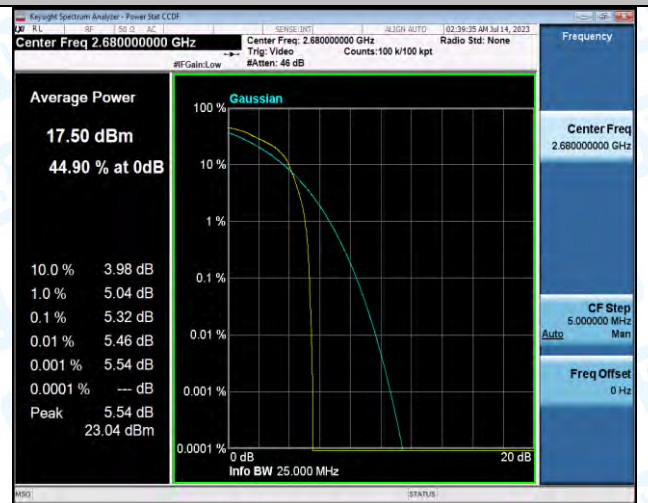

Band41-20MHz-QPSK-41490-1RB#0-PASS

Band41-20MHz-16QAM-41490-1RB#0-PASS

Band41-20MHz-QPSK-41490-100RB#0-PASS

Band41-20MHz-16QAM-41490-100RB#0-PASS

3: 26dB Bandwidth and Occupied Bandwidth

Test Result

Band	Bandwidth	Modulation	Channel	RB Configuration	Occupied Bandwidth (MHz)	26dB Bandwidth (MHz)	Verdict
Band2	1.4MHz	QPSK	18607	6RB#0	1.0950	1.298	PASS
Band2	1.4MHz	16QAM	18607	6RB#0	1.0994	1.298	PASS
Band2	1.4MHz	QPSK	18900	6RB#0	1.0956	1.307	PASS
Band2	1.4MHz	16QAM	18900	6RB#0	1.0990	1.309	PASS
Band2	1.4MHz	QPSK	19193	6RB#0	1.0936	1.291	PASS
Band2	1.4MHz	16QAM	19193	6RB#0	1.0932	1.304	PASS
Band2	3MHz	QPSK	18615	15RB#0	2.6935	2.905	PASS
Band2	3MHz	16QAM	18615	15RB#0	2.6931	2.939	PASS
Band2	3MHz	QPSK	18900	15RB#0	2.6950	2.919	PASS
Band2	3MHz	16QAM	18900	15RB#0	2.6908	2.940	PASS
Band2	3MHz	QPSK	19185	15RB#0	2.6944	2.943	PASS
Band2	3MHz	16QAM	19185	15RB#0	2.6899	2.940	PASS
Band2	5MHz	QPSK	18625	25RB#0	4.4988	4.979	PASS
Band2	5MHz	16QAM	18625	25RB#0	4.4871	4.935	PASS
Band2	5MHz	QPSK	18900	25RB#0	4.5101	4.976	PASS
Band2	5MHz	16QAM	18900	25RB#0	4.4891	4.950	PASS
Band2	5MHz	QPSK	19175	25RB#0	4.4962	4.983	PASS
Band2	5MHz	16QAM	19175	25RB#0	4.5137	5.001	PASS
Band2	10MHz	QPSK	18650	50RB#0	8.9794	9.848	PASS
Band2	10MHz	16QAM	18650	50RB#0	8.9801	9.772	PASS
Band2	10MHz	QPSK	18900	50RB#0	9.0007	9.919	PASS
Band2	10MHz	16QAM	18900	50RB#0	8.9915	9.760	PASS
Band2	10MHz	QPSK	19150	50RB#0	9.0073	9.834	PASS
Band2	10MHz	16QAM	19150	50RB#0	9.0073	9.879	PASS
Band2	15MHz	QPSK	18675	75RB#0	13.467	14.74	PASS
Band2	15MHz	16QAM	18675	75RB#0	13.471	14.59	PASS
Band2	15MHz	QPSK	18900	75RB#0	13.497	14.72	PASS
Band2	15MHz	16QAM	18900	75RB#0	13.497	14.71	PASS
Band2	15MHz	QPSK	19125	75RB#0	13.527	14.66	PASS
Band2	15MHz	16QAM	19125	75RB#0	13.527	14.70	PASS
Band2	20MHz	QPSK	18700	100RB#0	17.938	19.24	PASS
Band2	20MHz	16QAM	18700	100RB#0	18.000	19.31	PASS
Band2	20MHz	QPSK	18900	100RB#0	17.999	19.37	PASS
Band2	20MHz	16QAM	18900	100RB#0	17.981	19.49	PASS
Band2	20MHz	QPSK	19100	100RB#0	17.980	19.56	PASS
Band2	20MHz	16QAM	19100	100RB#0	17.962	19.42	PASS
Band5	1.4MHz	QPSK	20407	6RB#0	1.0936	1.297	PASS
Band5	1.4MHz	16QAM	20407	6RB#0	1.0996	1.302	PASS