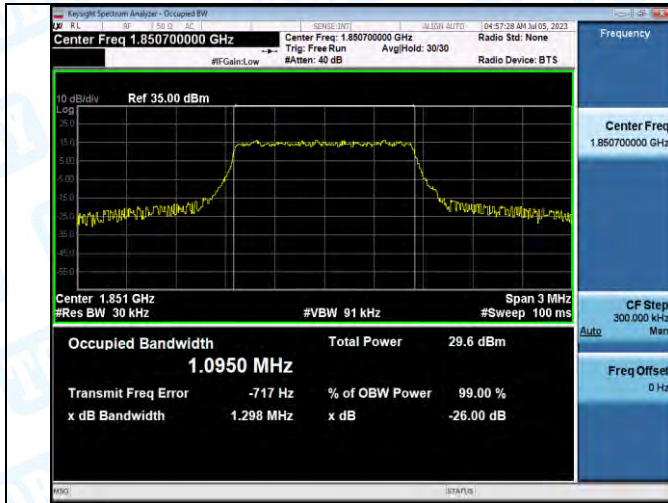

Test Graphs

Band2-1.4MHz-QPSK-18607-6RB#0-PASS