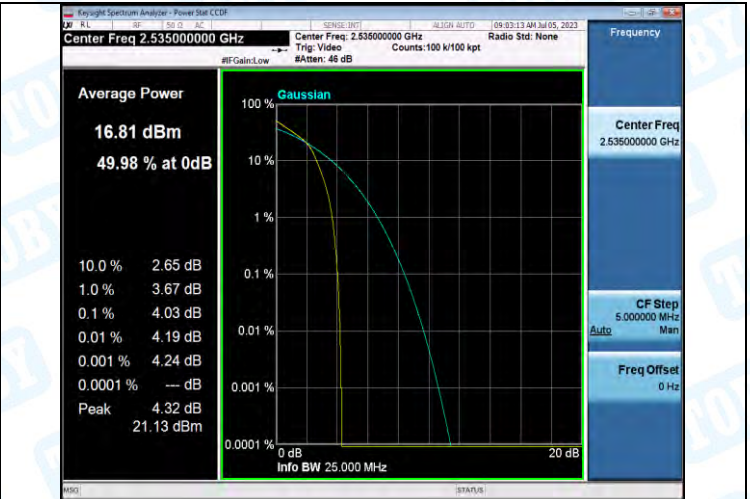

Band7-5MHz-QPSK-20775-1RB#0-PASS

Band7-5MHz-16QAM-20775-1RB#0-PASS

Band7-5MHz-QPSK-20775-25RB#0-PASS

Band7-5MHz-16QAM-20775-25RB#0-PASS

Band7-5MHz-QPSK-21100-1RB#0-PASS

Band7-5MHz-16QAM-21100-1RB#0-PASS

Band7-5MHz-QPSK-21100-25RB#0-PASS