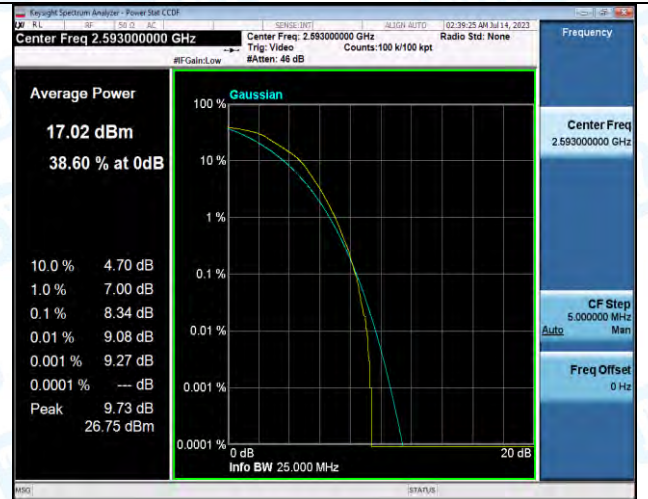

Band41-20MHz-16QAM-40620-100RB#0-PASS