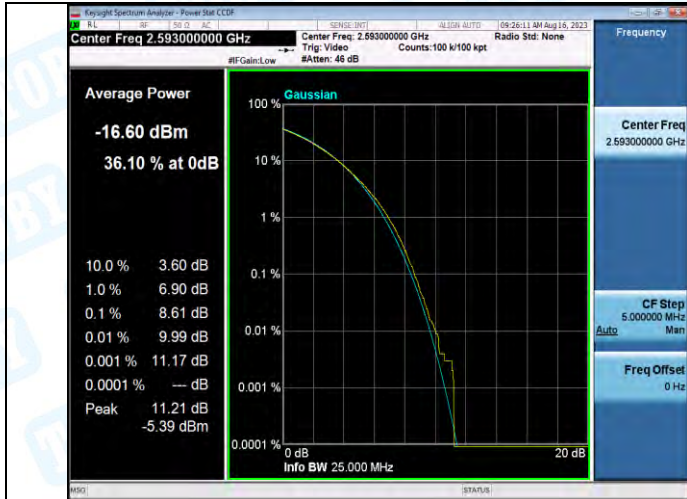

Band41-10MHz-QPSK-39700-50RB#0-PASS

Band41-10MHz-16QAM-39700-50RB#0-PASS

Band41-10MHz-QPSK-40620-1RB#0-PASS

Band41-10MHz-16QAM-40620-1RB#0-PASS

Band41-10MHz-QPSK-40620-50RB#0-PASS

Band41-10MHz-16QAM-40620-50RB#0-PASS