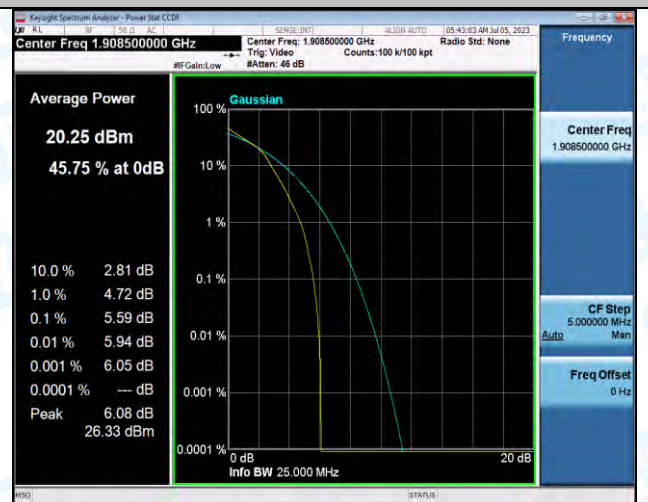

Band2-3MHz-16QAM-19185-1RB#0-PASS

Band2-3MHz-16QAM-19185-15RB#0-PASS