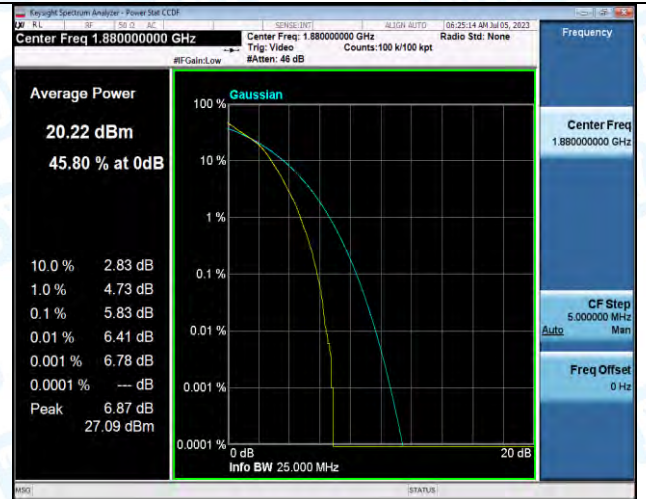

Band2-10MHz-16QAM-18900-1RB#0-PASS

Band2-10MHz-16QAM-18900-50RB#0-PASS