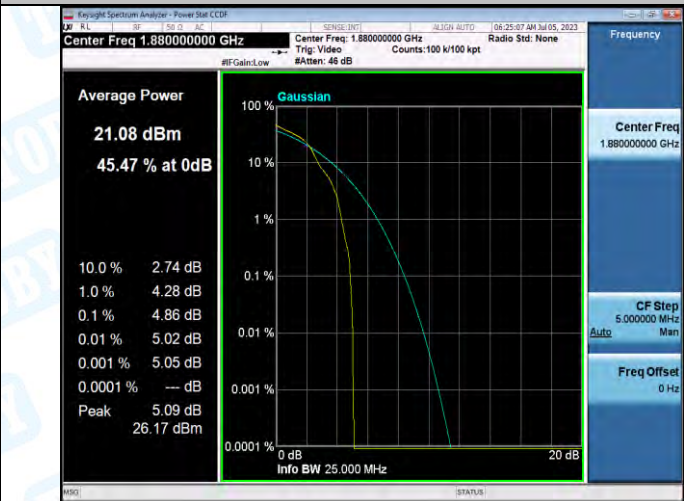

Band2-10MHz-16QAM-18650-50RB#0-PASS

Band2-10MHz-16QAM-18900-1RB#0-PASS