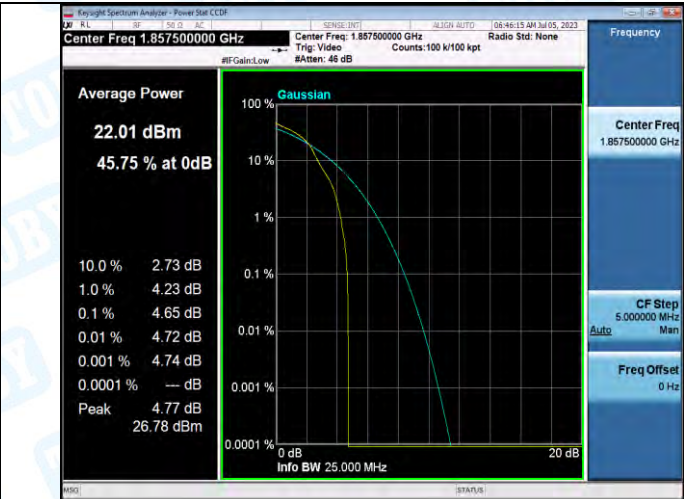

Band2-10MHz-16QAM-19150-50RB#0-PASS

Band2-15MHz-16QAM-18675-1RB#0-PASS