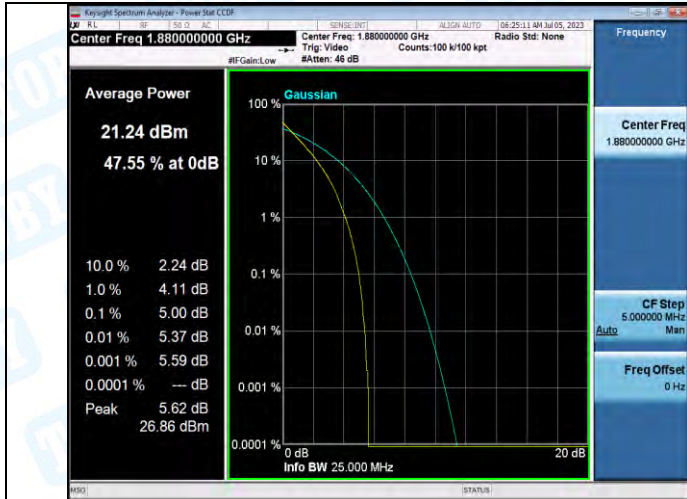

Band2-10MHz-QPSK-18900-1RB#0-PASS

Band2-10MHz-QPSK-18900-50RB#0-PASS