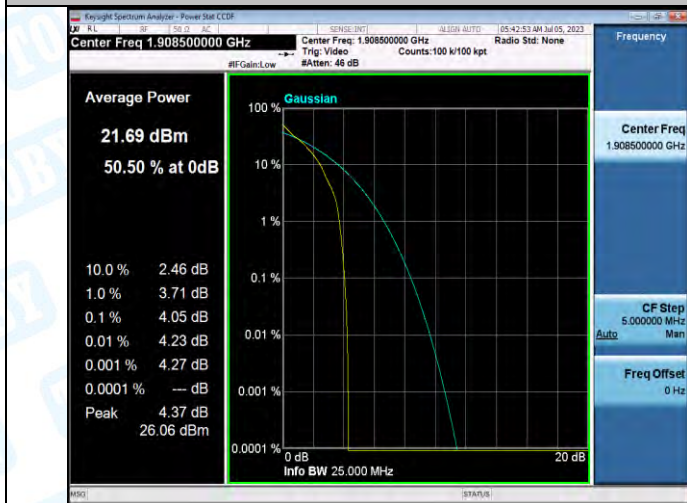

Band2-3MHz-QPSK-18900-15RB#0-PASS

Band2-3MHz-QPSK-19185-1RB#0-PASS