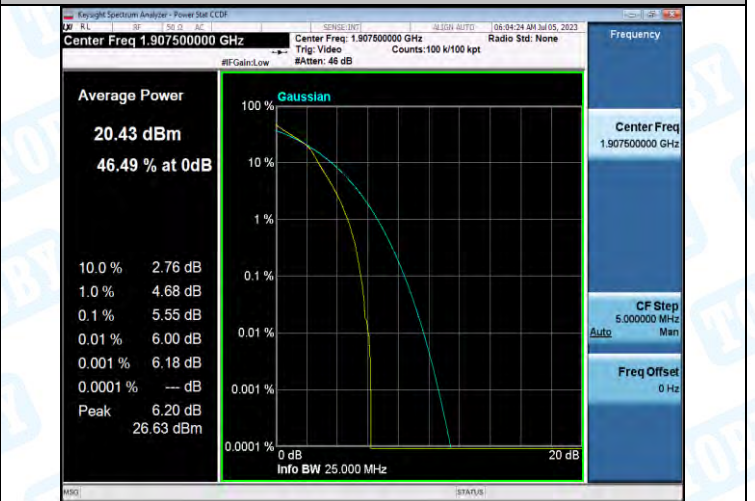

Band2-5MHz-16QAM-19175-1RB#0-PASS

Band2-5MHz-16QAM-19175-25RB#0-PASS