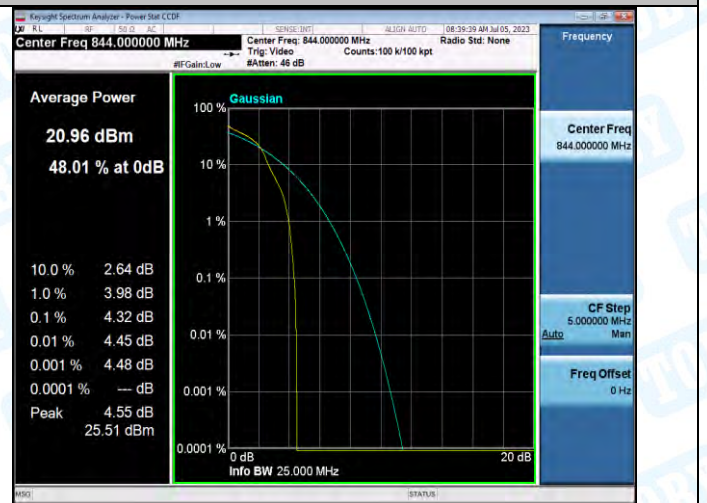

Band5-10MHz-16QAM-20525-50RB#0-PASS

Band5-10MHz-16QAM-20600-1RB#0-PASS