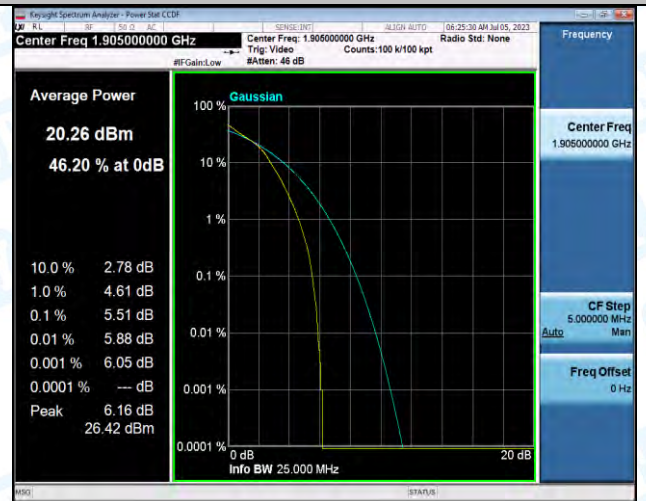

Band2-10MHz-16QAM-19150-1RB#0-PASS

Band2-10MHz-16QAM-19150-50RB#0-PASS