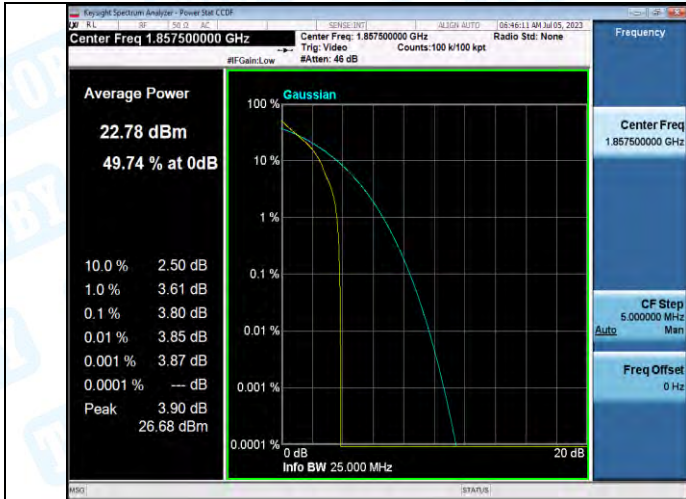

Band2-10MHz-QPSK-19150-50RB#0-PASS

Band2-15MHz-QPSK-18675-1RB#0-PASS