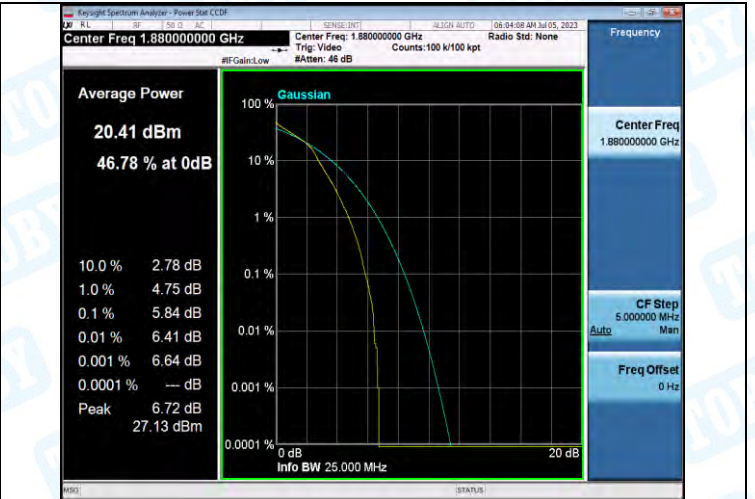

Band2-5MHz-16QAM-18900-1RB#0-PASS

Band2-5MHz-16QAM-18900-25RB#0-PASS