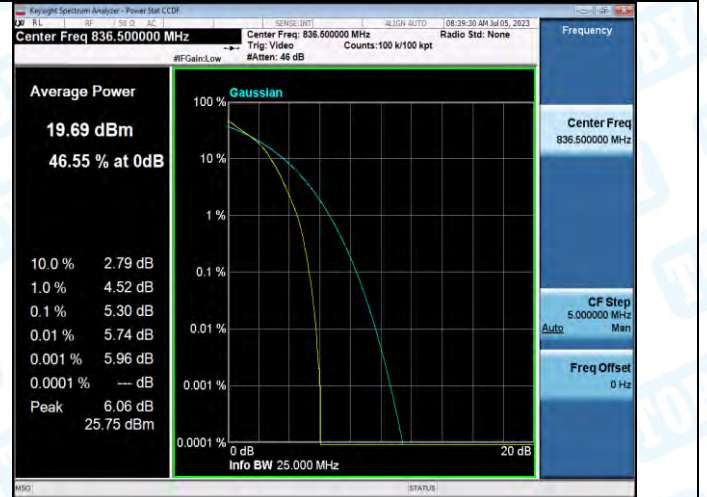

Band5-10MHz-16QAM-20525-1RB#0-PASS

Band5-10MHz-16QAM-20525-50RB#0-PASS