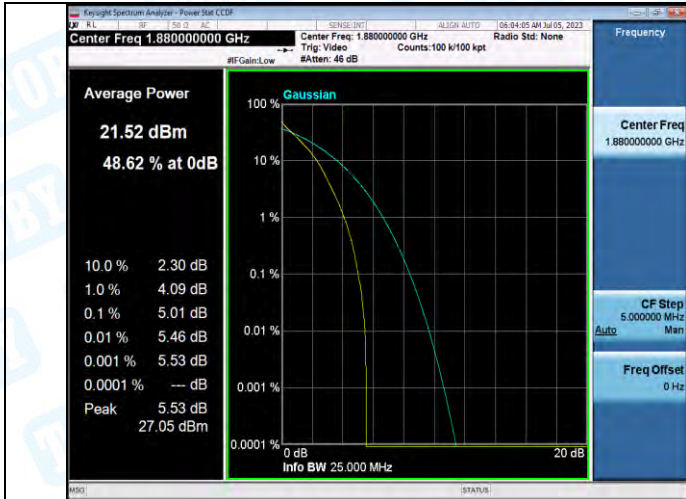

Band2-5MHz-QPSK-18900-1RB#0-PASS

Band2-5MHz-QPSK-18900-25RB#0-PASS