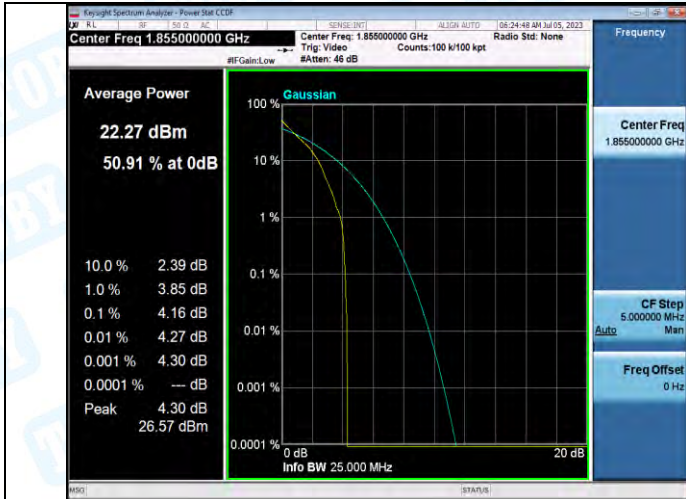

Band2-5MHz-QPSK-19175-25RB#0-PASS

Band2-10MHz-QPSK-18650-1RB#0-PASS