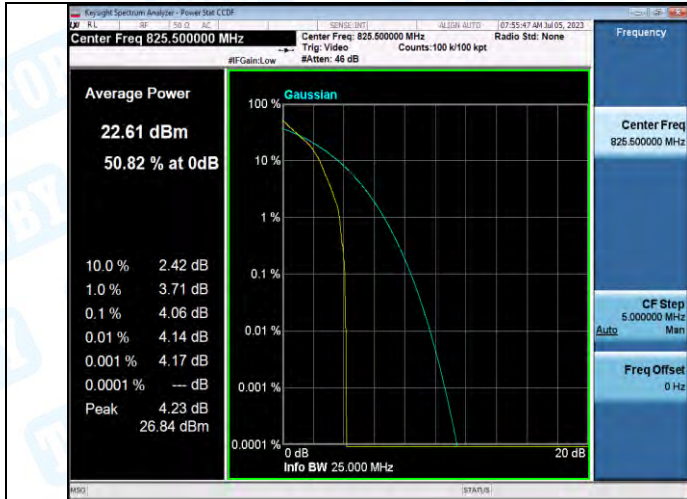

Band5-1.4MHz-QPSK-20643-6RB#0-PASS

Band5-3MHz-QPSK-20415-1RB#0-PASS