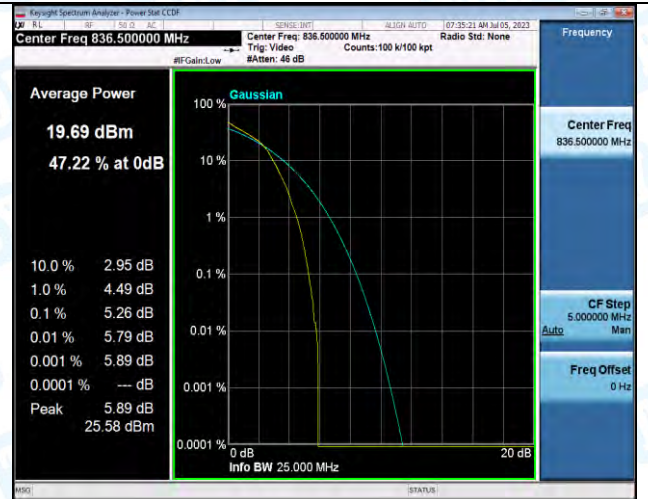

Band5-1.4MHz-16QAM-20407-6RB#0-PASS

Band5-1.4MHz-QPSK-20525-1RB#0-PASS

Band5-1.4MHz-16QAM-20525-1RB#0-PASS

Band5-1.4MHz-QPSK-20525-6RB#0-PASS

Band5-1.4MHz-16QAM-20525-6RB#0-PASS

Band5-1.4MHz-QPSK-20643-1RB#0-PASS