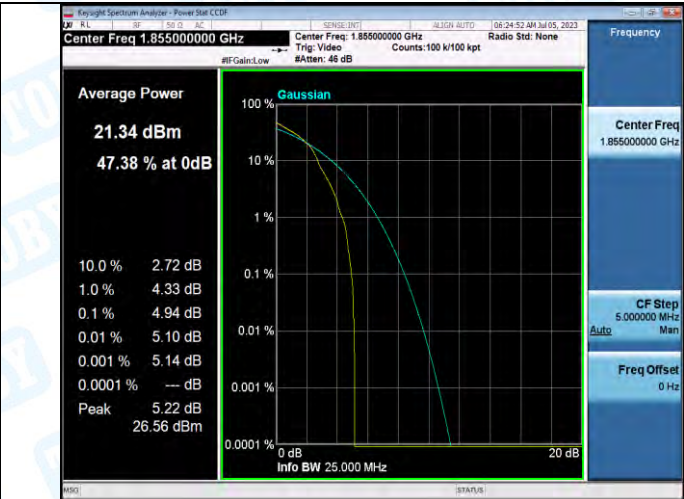

Band2-5MHz-16QAM-19175-25RB#0-PASS

Band2-10MHz-16QAM-18650-1RB#0-PASS