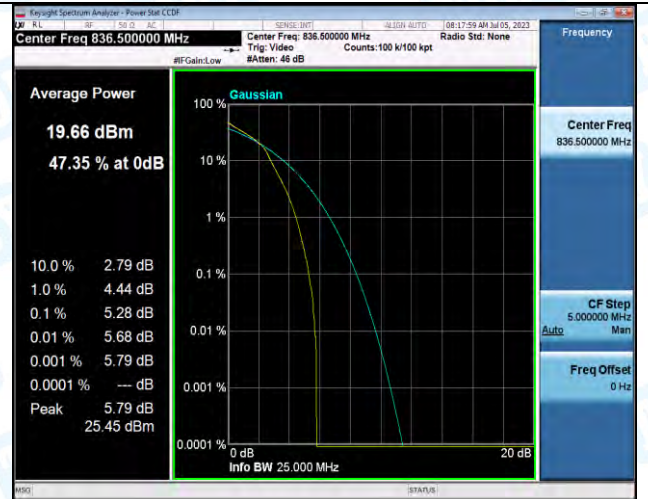

Band5-5MHz-16QAM-20525-1RB#0-PASS

Band5-5MHz-16QAM-20525-25RB#0-PASS