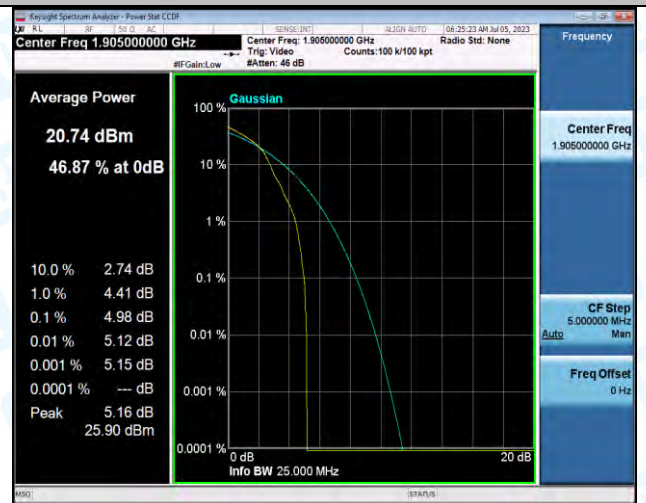

Band2-10MHz-16QAM-18900-50RB#0-PASS

Band2-10MHz-16QAM-19150-1RB#0-PASS