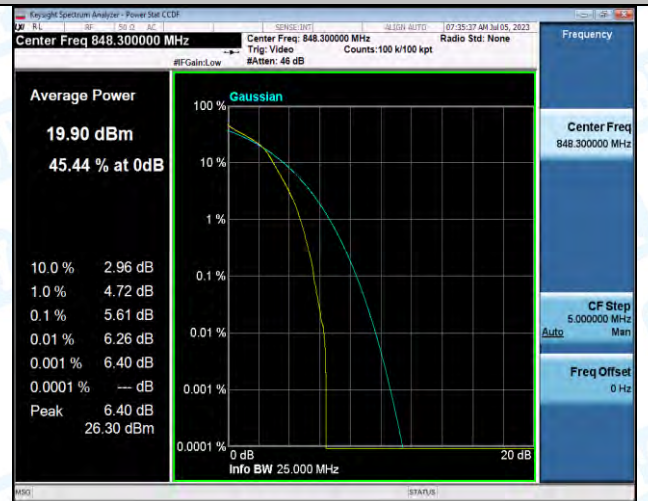

Band5-1.4MHz-16QAM-20643-1RB#0-PASS

Band5-1.4MHz-16QAM-20643-6RB#0-PASS