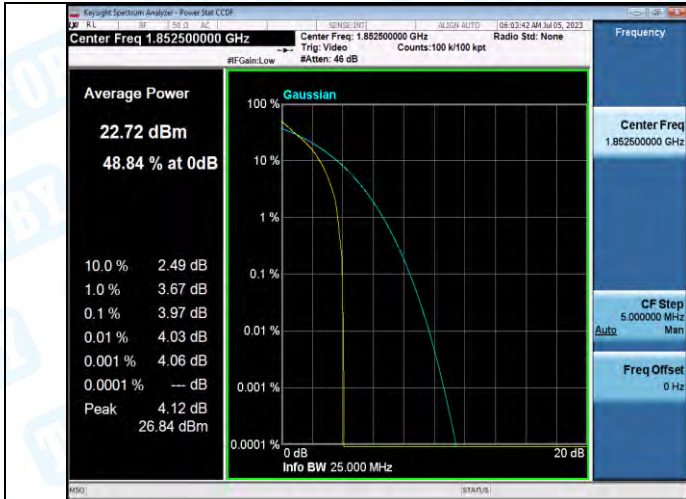

Band2-3MHz-QPSK-19185-15RB#0-PASS

Band2-5MHz-QPSK-18625-1RB#0-PASS