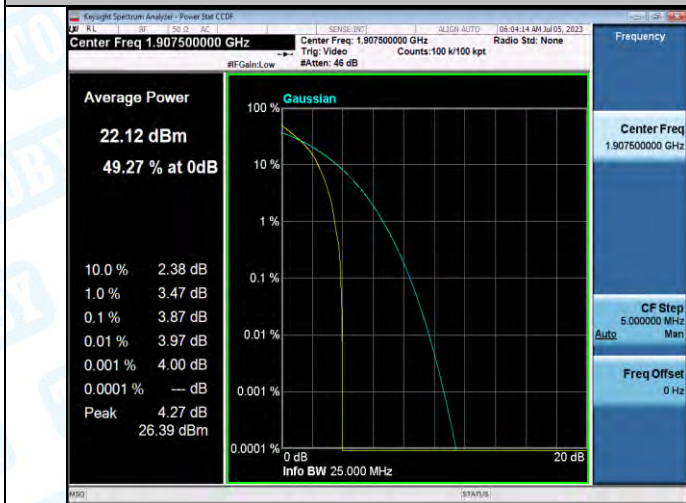

Band2-5MHz-QPSK-18900-25RB#0-PASS

Band2-5MHz-QPSK-19175-1RB#0-PASS