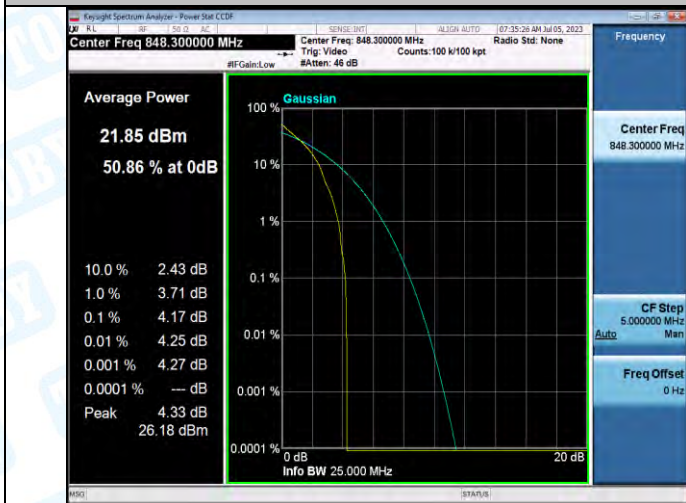

Band5-1.4MHz-16QAM-20407-6RB#0-PASS

Band5-1.4MHz-QPSK-20525-1RB#0-PASS

Band5-1.4MHz-16QAM-20525-1RB#0-PASS

Band5-1.4MHz-QPSK-20525-6RB#0-PASS

Band5-1.4MHz-16QAM-20525-6RB#0-PASS

Band5-1.4MHz-QPSK-20643-1RB#0-PASS