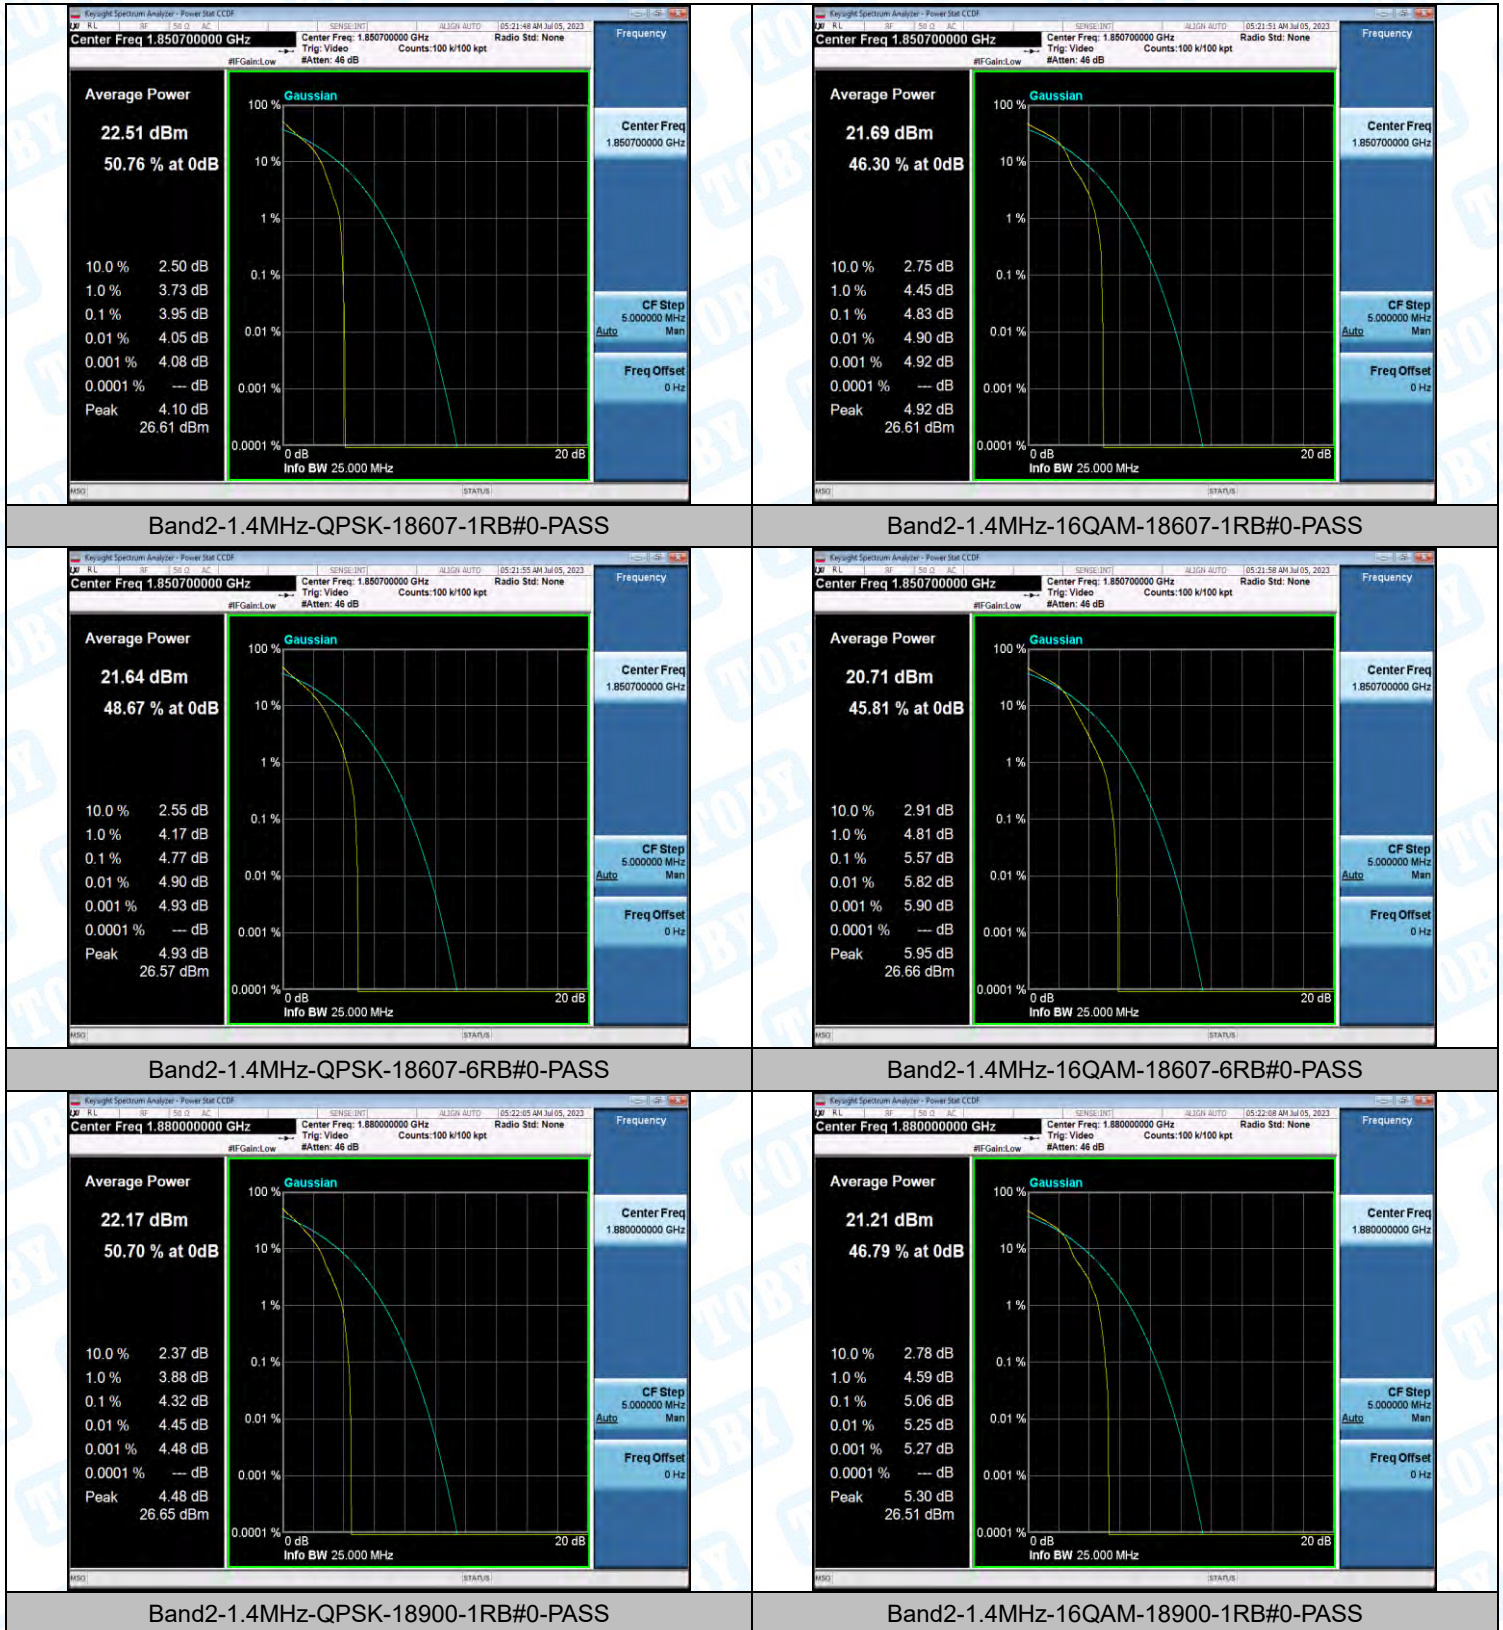

Test Graphs