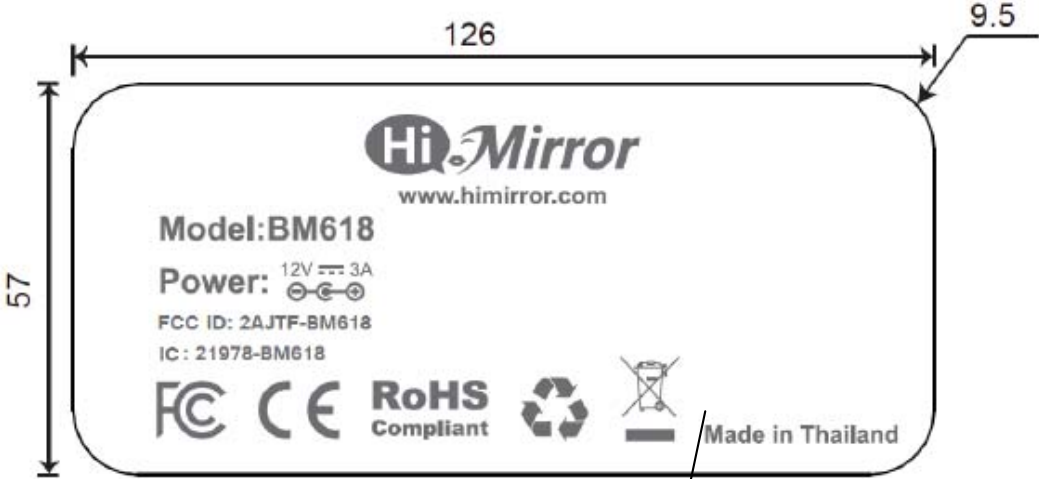

FCC ID Label and Location

REGULATION LABEL / PRODUCT BOTTOM [MANUFACTURE RULE]

Back Side of EUT