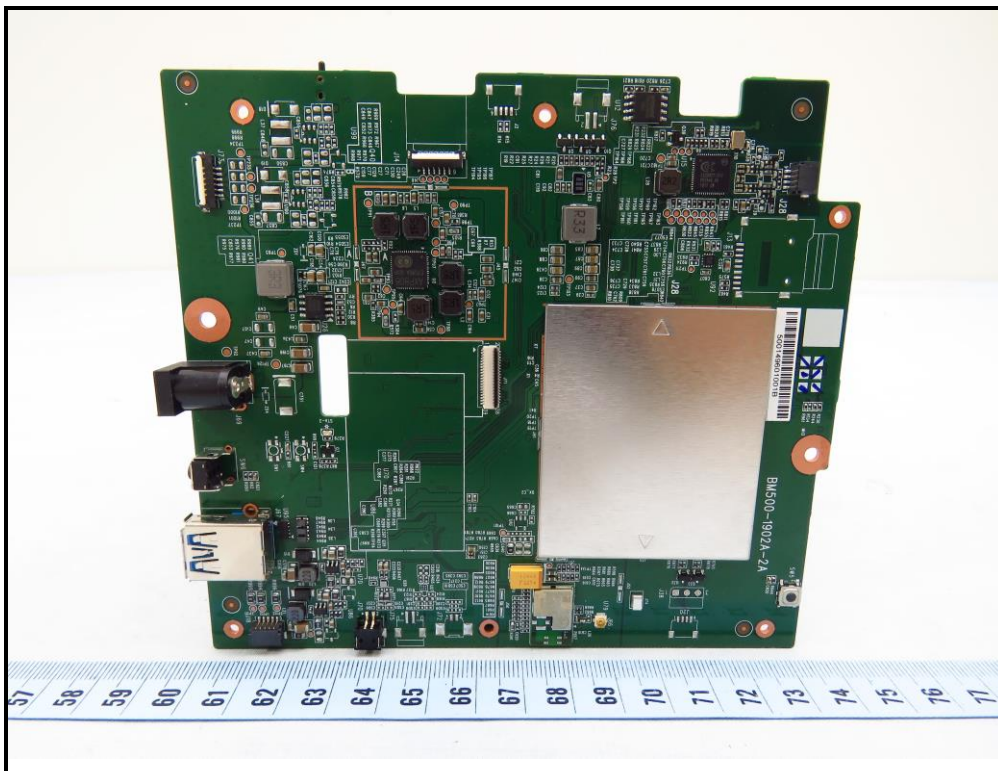

CONSTRUCTION PHOTOS OF EUT

Model: BM500 / Brand: HiMirror

BUREAU
VERITAS