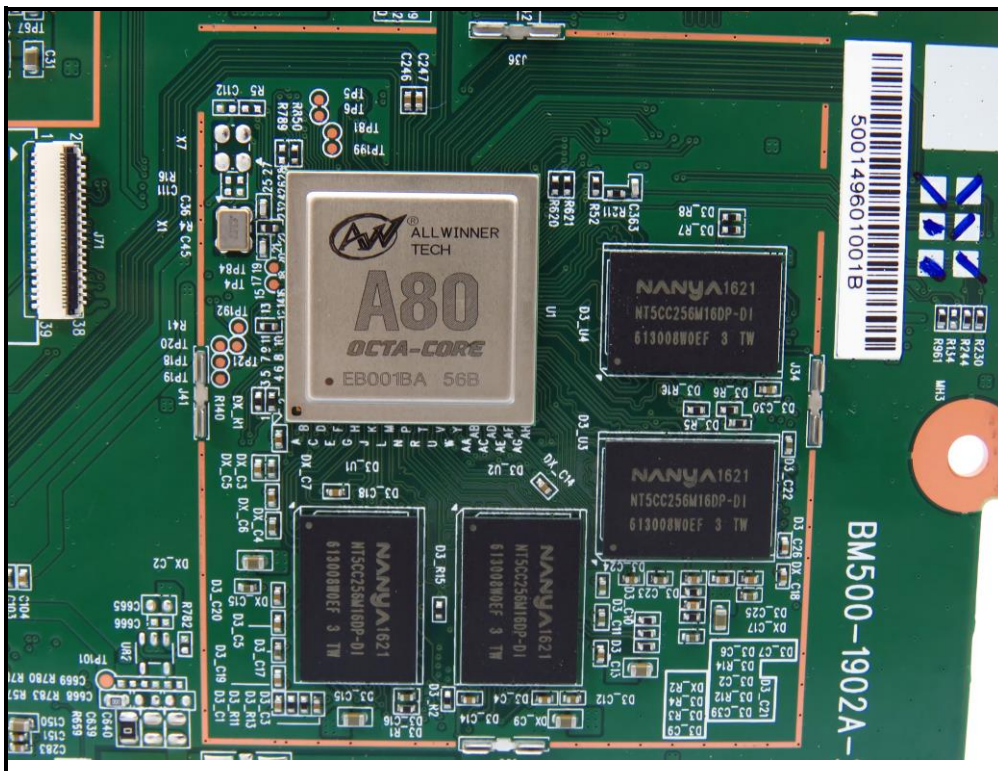

CONSTRUCTION PHOTOS OF EUT

Model: BM500 / Brand: HiMirror

BUREAU
VERITAS