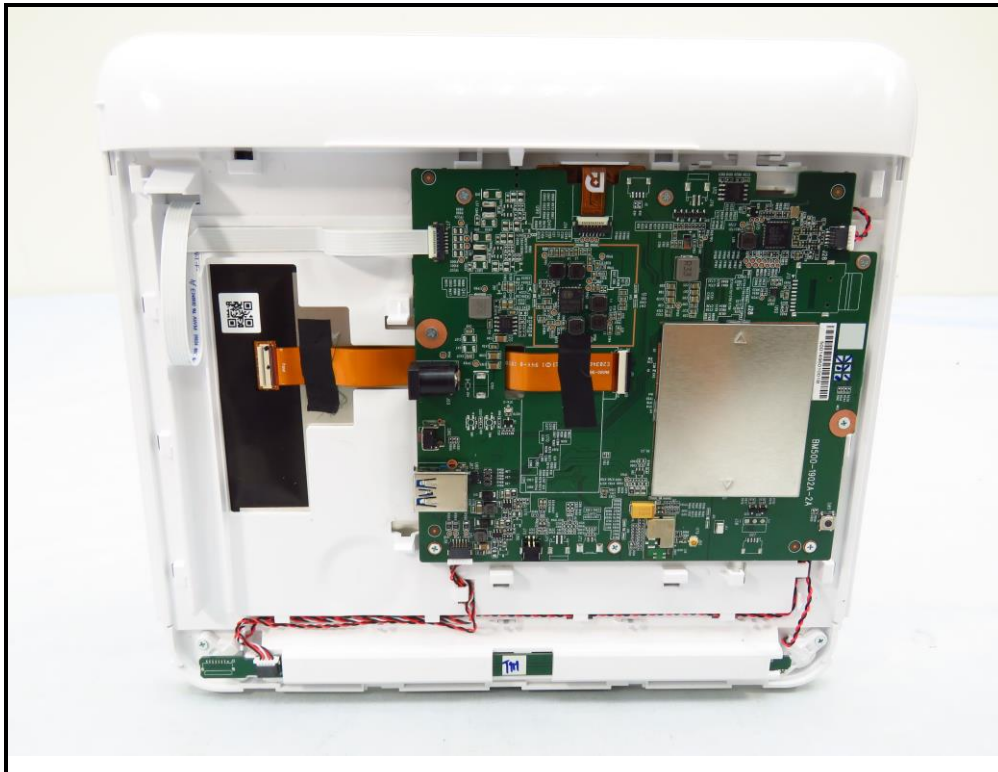

CONSTRUCTION PHOTOS OF EUT

Model: BM500 / Brand: HiMirror

BUREAU
VERITAS