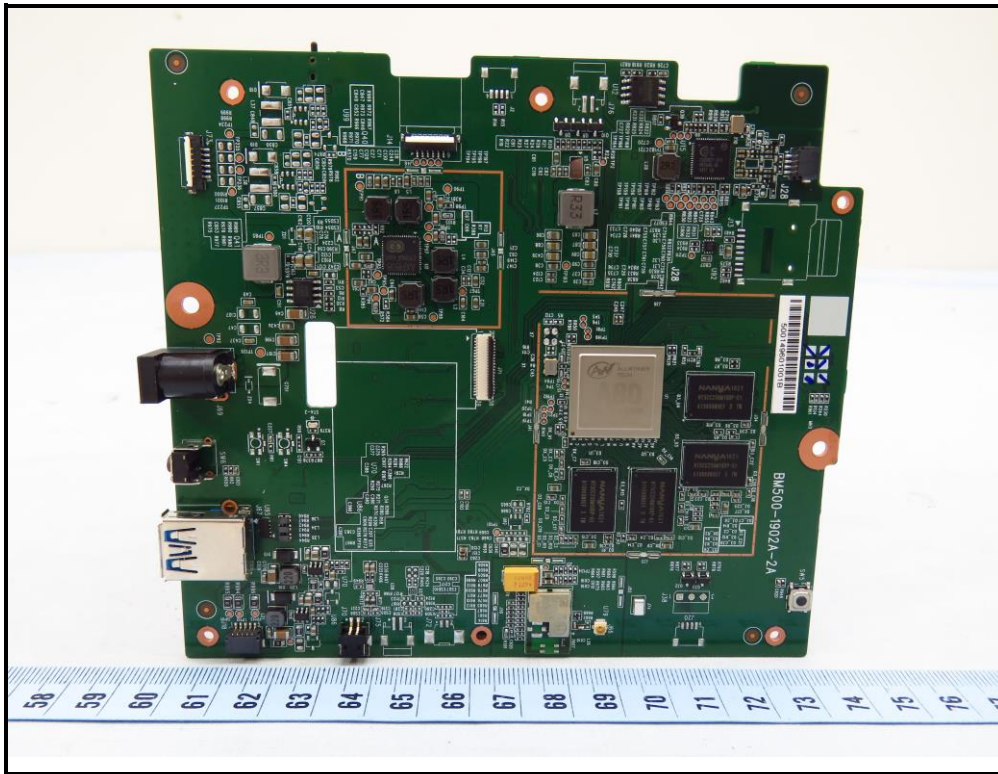

CONSTRUCTION PHOTOS OF EUT

Model: BM500 / Brand: HiMirror

BUREAU
VERITAS