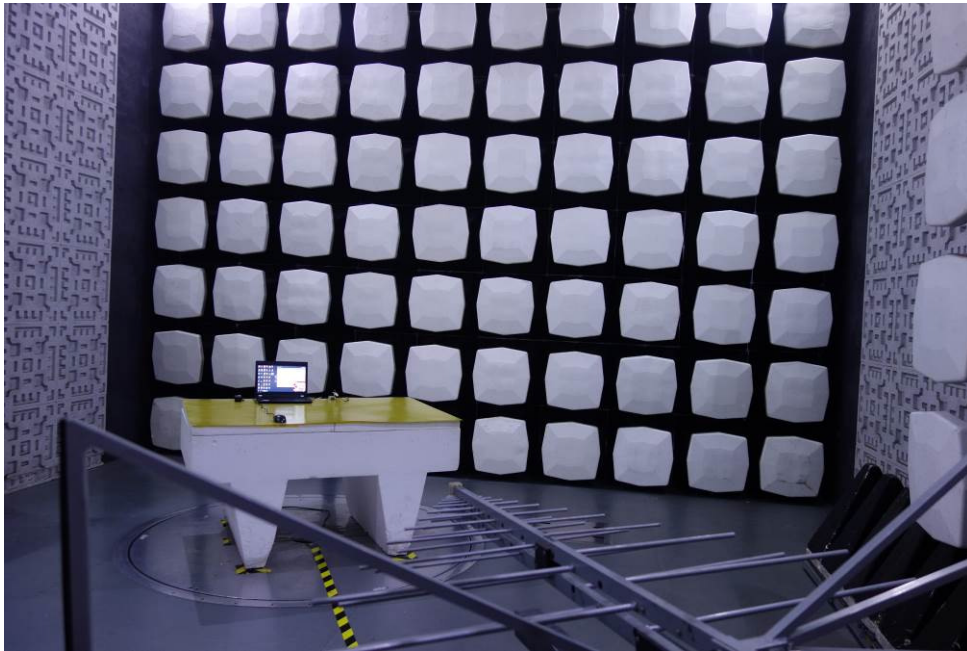

Setup Photos

for SZEM1809008722CR

FCC ID:2AJSFJENBTM

1 Photographs

1.1 Conducted Emissions at AC Power Line (150kHz-30MHz) Test Setup

1.2 Radiated Spurious Emissions Test Setup

Below 1GHz

Above 1GHz