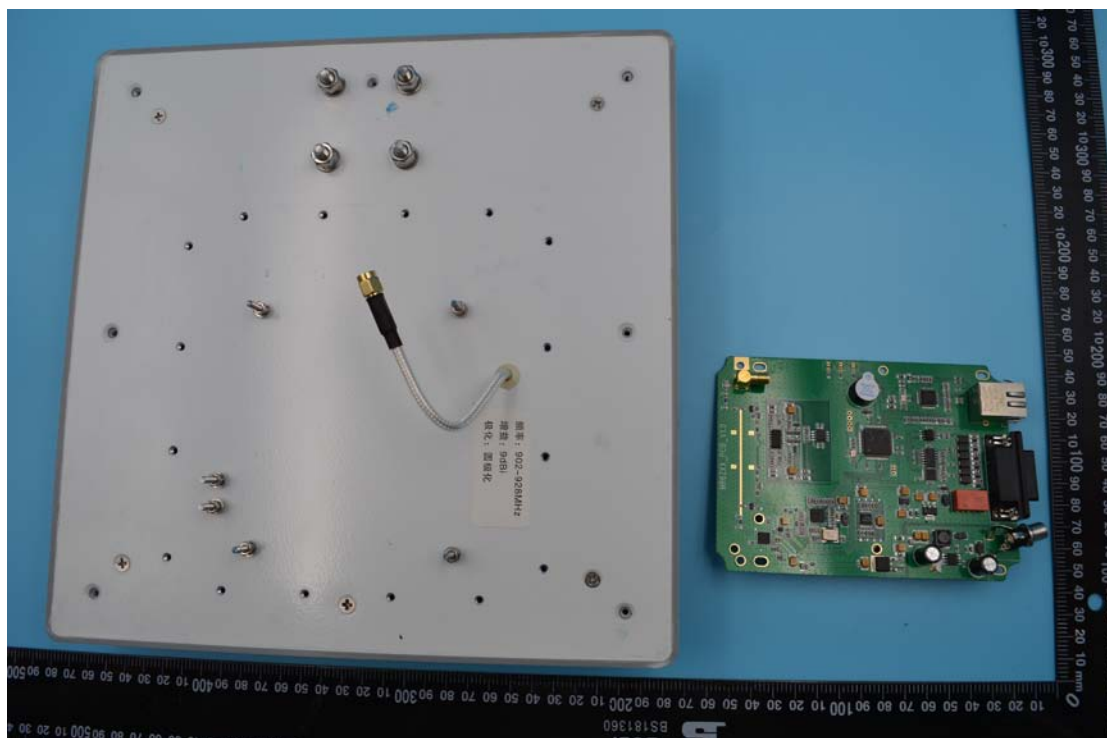

## Internal Photos

### 1. EUT uncover view

## 2. Mainboard front view

3. Mainboard rear view

4. 902-928MHz antenna view