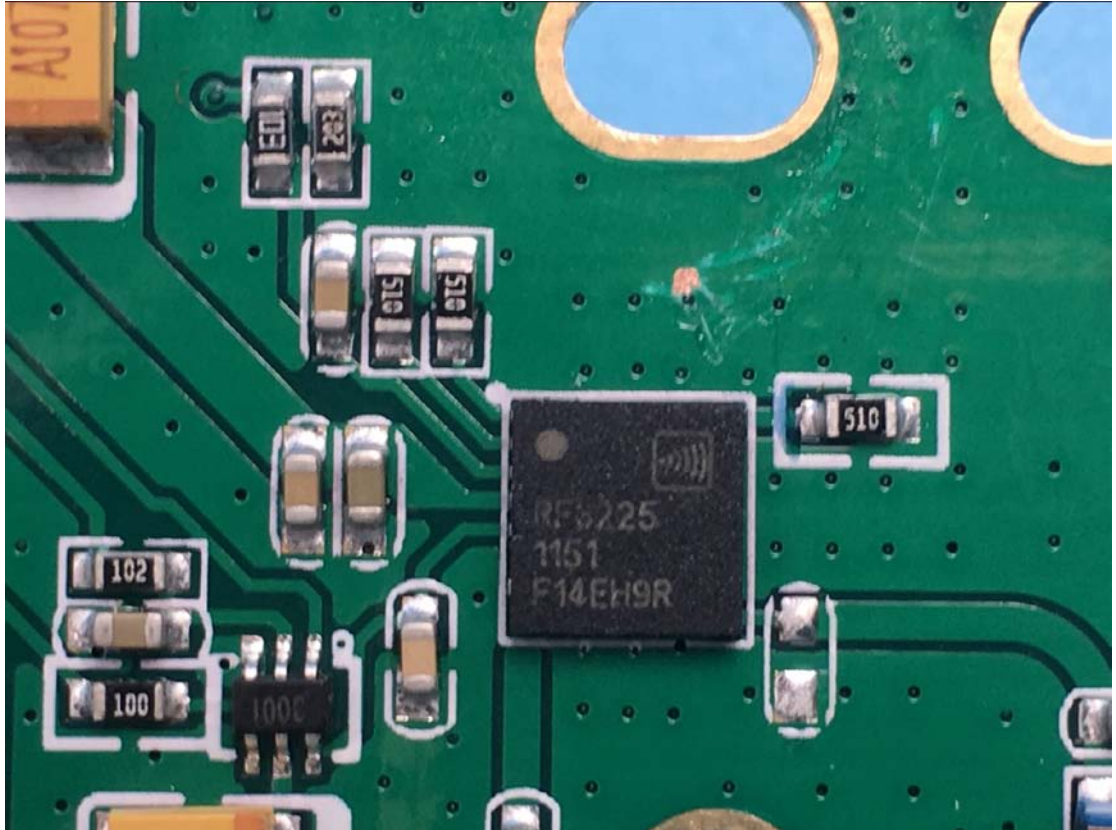

## Internal Photos

### 1. EUT uncover view

## 2. Mainboard front view

3. Mainboard rear view

4. 902-928MHz antenna view