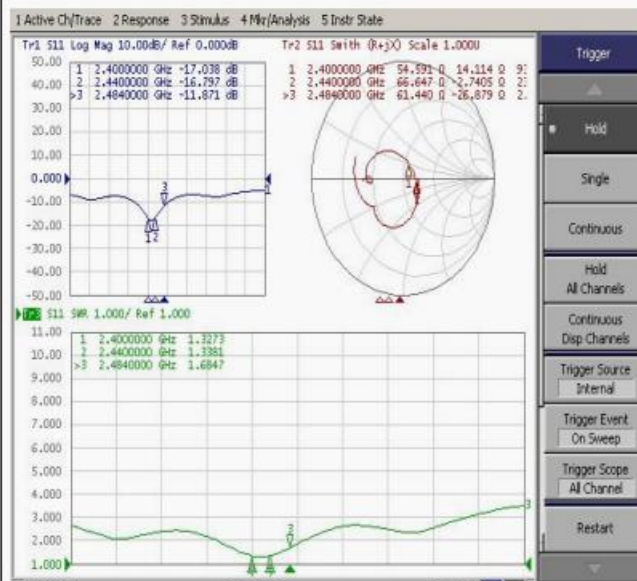

Antenna test report

Manufacturer: SHENZHEN MARKTRACE CO., LTD

Address: 1902-1903, Gongxiang Building A, No. 78, Keyuan North Road, Songpingshan Community, Xili Street, Nanshan District, Shenzhen

:

MODEL	MR3837C-ANT 
FREQ	2400-2500MHz
BAND	100MHz
GAIN	1.5dBi
RES	50 Ω
VSWR	≤1.5

2. Antenna Performance Test

**Agilent
E5071B**

**S
Parameter
Test //
RFID
2.4G**

3. Antenna Passive Test

Passive Test For RFID(2.4G)			
Freq (MHz)	Effi (%)	Effi (dB)	Gain (dBi)
2400	20.0	-7.0	1.2
2410	21.5	-6.7	1.2
2420	22.9	-6.4	1.4
2430	23.5	-6.3	1.4
2440	23.9	-6.2	1.5
2450	24.1	-6.2	1.5
2460	22.2	-6.5	1.3
2470	21.5	-6.7	1.3
2480	20.7	-6.8	1.1
2490	20.4	-6.9	1.1
2500	19.5	-7.1	0.8