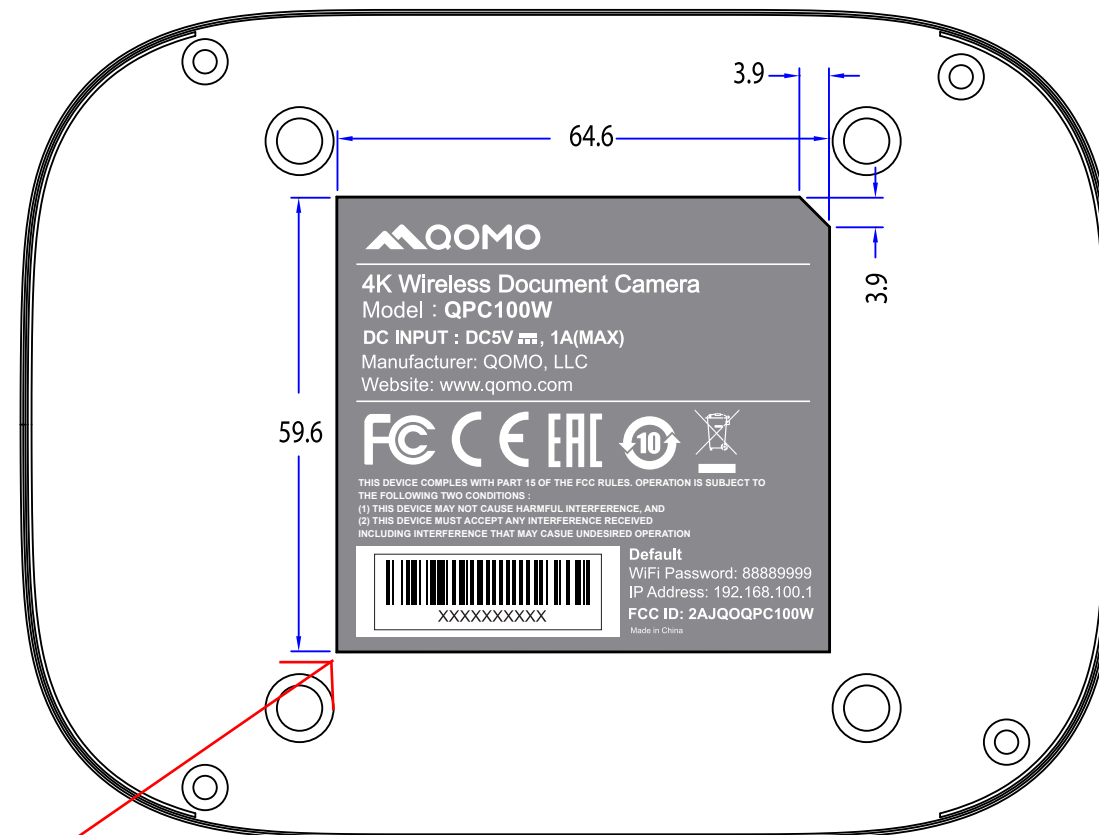

5

4

3

2

1

Label Artwork and Location

Model: QPC100W

Label and size:

Location

5

4

3

D

D

C

C