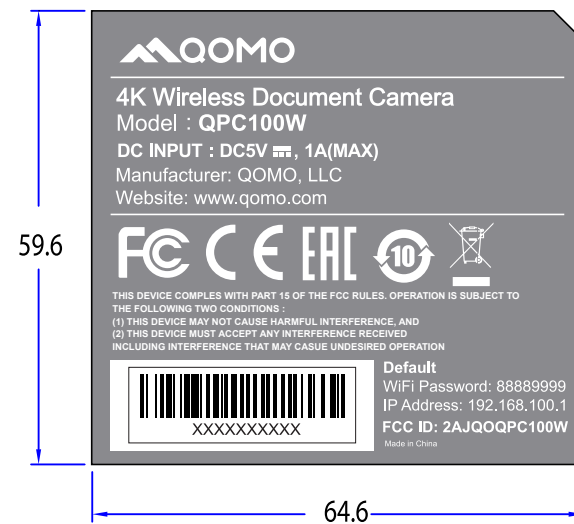

5

4

3

2

1

Label Artwork and Location

Model: QPC100W

Label and size:

Location

5

4

3

D

D

C

C