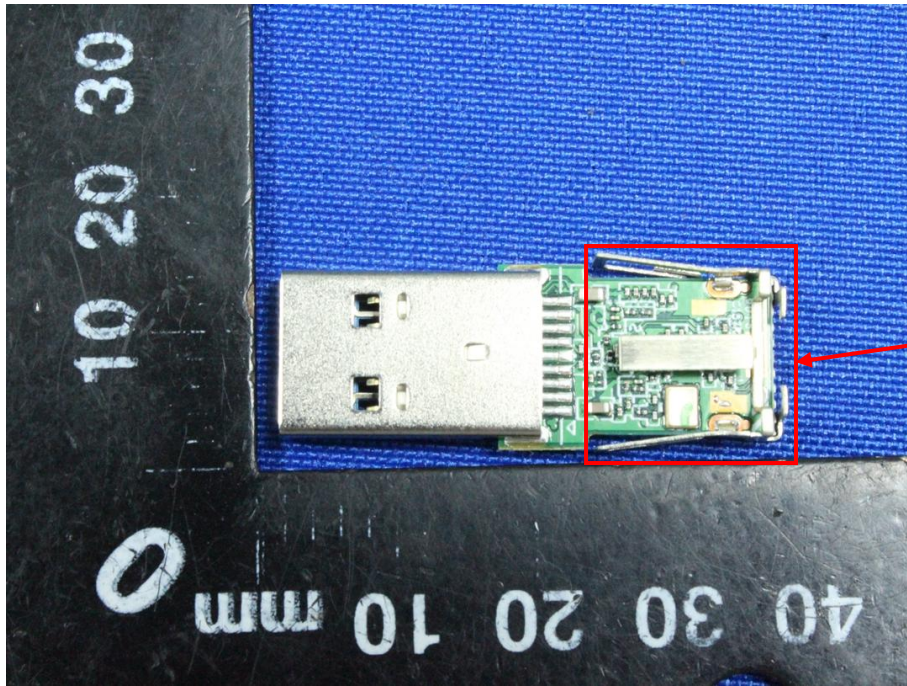

# Appendix C: Photographs of EUT

Product: 4K Wireless Document Camera

Model: QPC100W

Internal Photos

Antenna