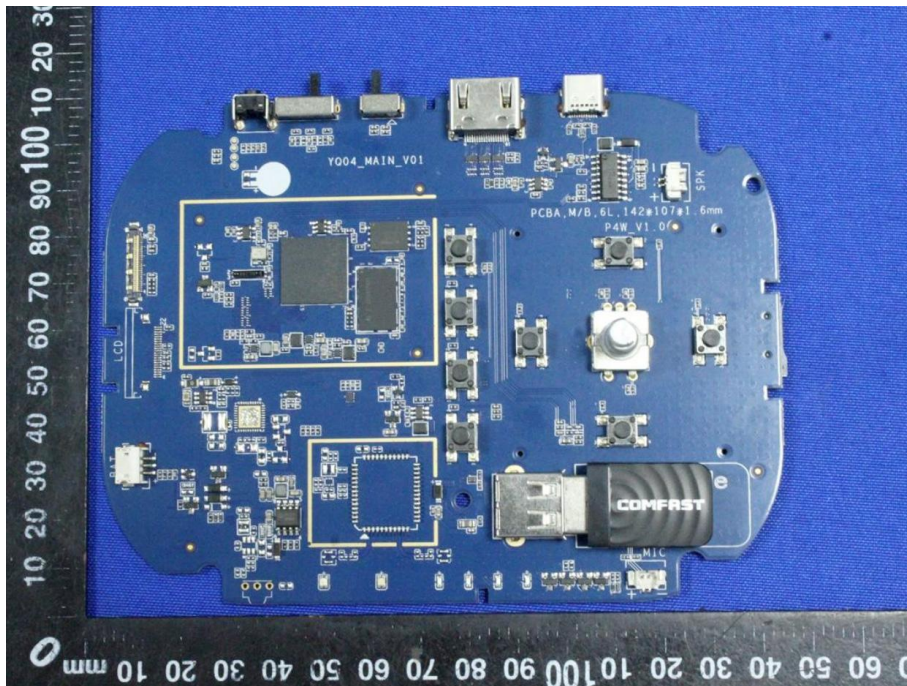

# Appendix C: Photographs of EUT

Product: 4K Wireless Document Camera

Model: QPC100W

Internal Photos

Antenna