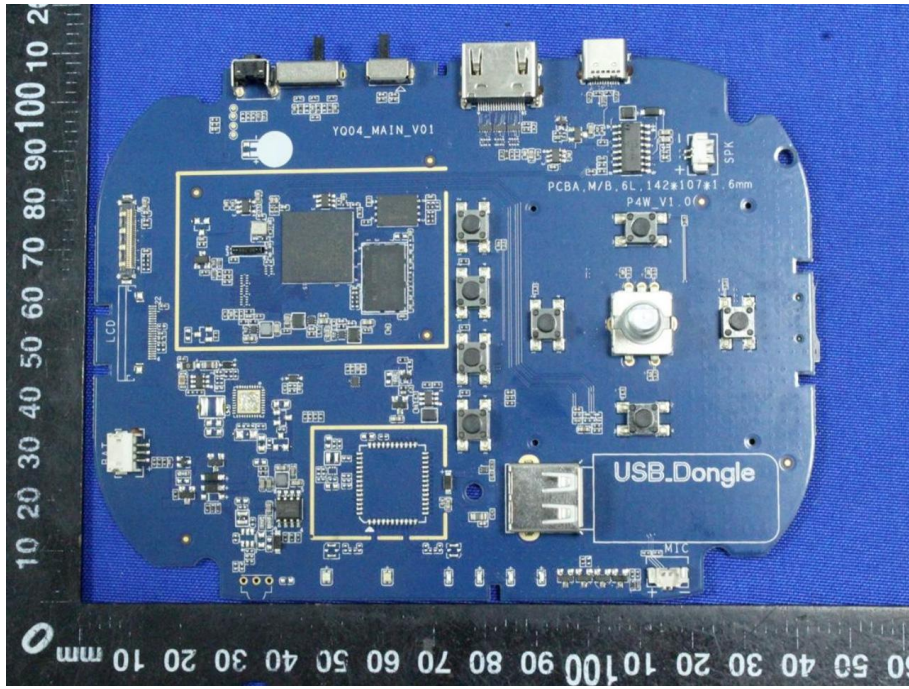

# Appendix C: Photographs of EUT

Product: 4K Wireless Document Camera

Model: QPC100W

Internal Photos

Antenna