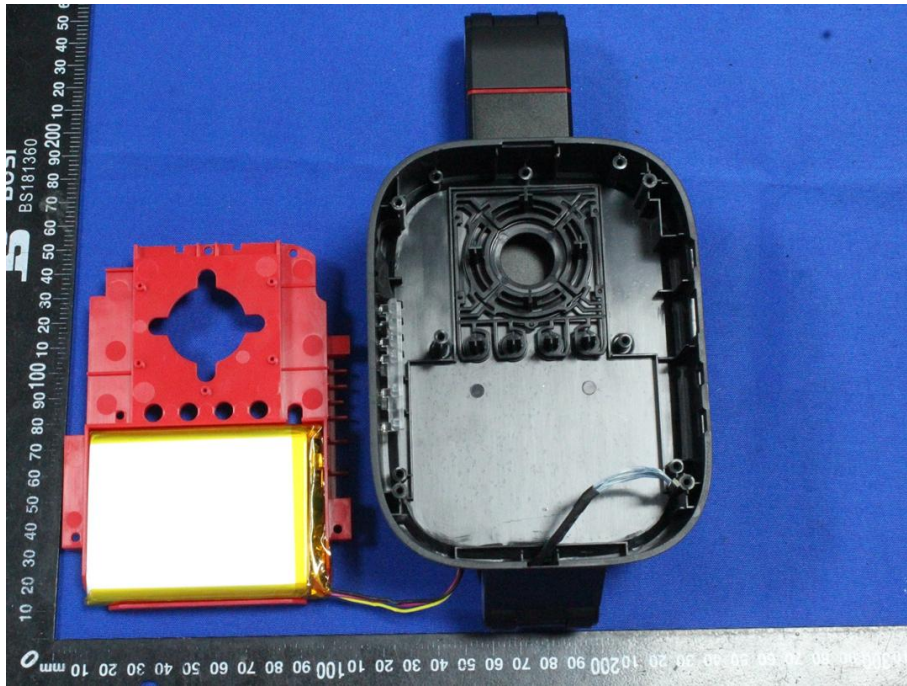

# Appendix C: Photographs of EUT

Product: 4K Wireless Document Camera

Model: QPC100W

Internal Photos

Antenna