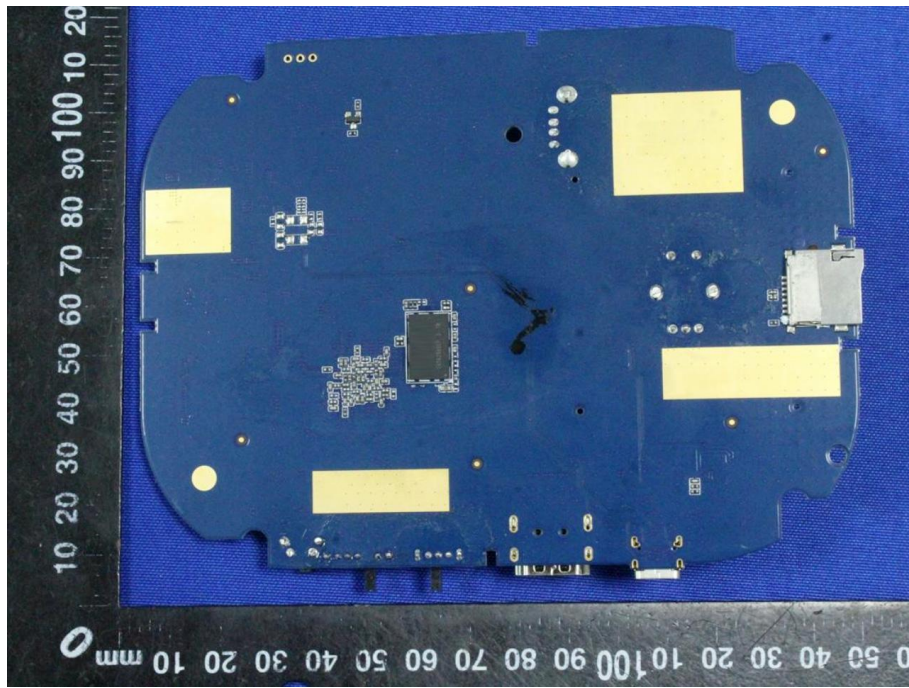

# Appendix C: Photographs of EUT

Product: 4K Wireless Document Camera

Model: QPC100W

Internal Photos

Antenna