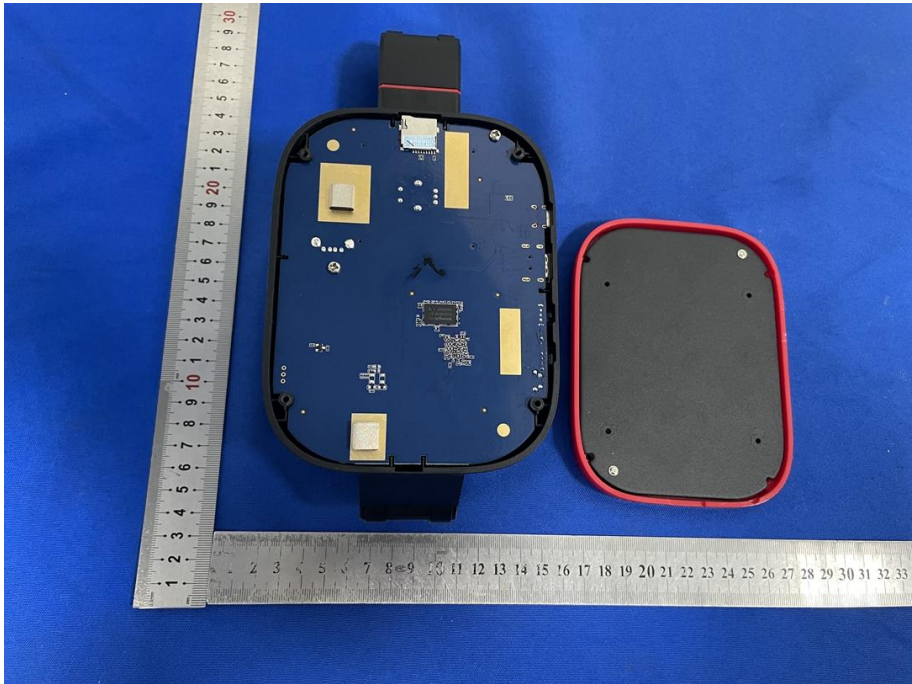

# Appendix C: Photographs of EUT

Product: 4K Wireless Document Camera

Model: QPC100W

Internal Photos

Antenna