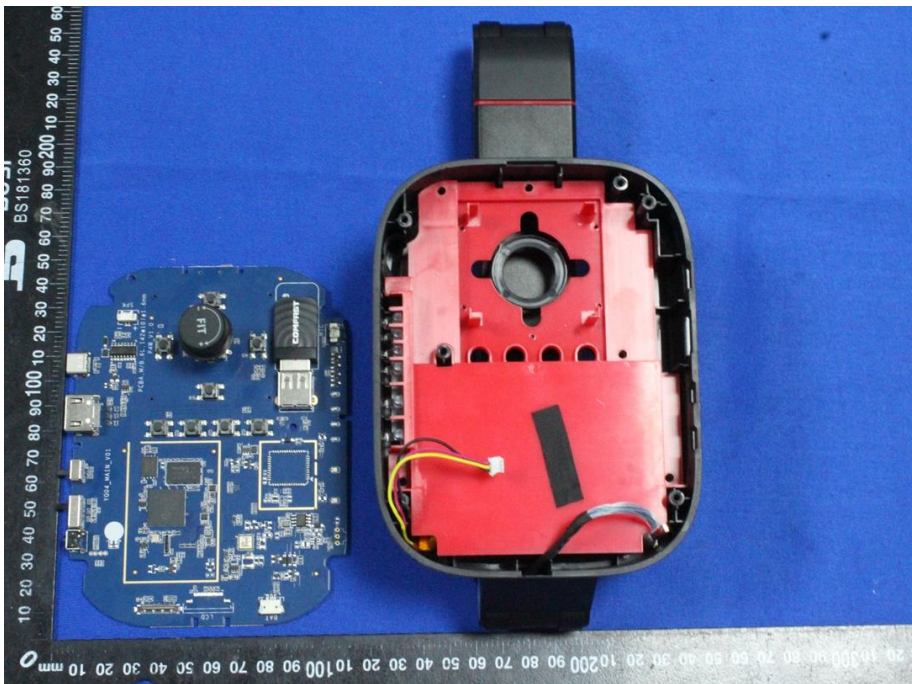

# Appendix C: Photographs of EUT

Product: 4K Wireless Document Camera

Model: QPC100W

Internal Photos

Antenna