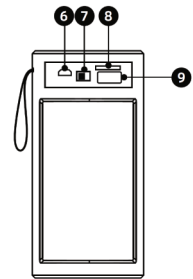

•KEY FUNCTIONS

- 1-Press to switch between Bluetooth and FM. You can switch to TF or USB if connected.
- 2-Press to switch to the previous track. Press and hold to decrease the volume.
- 3-Press to play or pause the music. Double press to connect TWS function.
- 4-Press to switch to the next track. Press and hold to increase the volume.
- 5-Press to switch LED mode

- 6-USB charging port
- 7-Power button
- 8-TF input
- 9-USB input