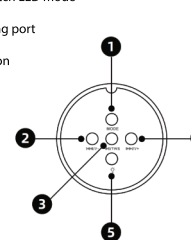

•KEY FUNCTIONS

- 1-Press to switch between Bluetooth and FM. You can switch to TF or USB if connected.
- 2-Press to switch to the previous track. Press and hold to decrease the volume.
- 3-Press to play or pause the music. Double press to connect TWS function.
- 4-Press to switch to the next track. Press and hold to increase the volume.
- 5-Press to switch LED mode

- 6-USB charging port
- 7-Power button
- 8-TF input
- 9-USB input