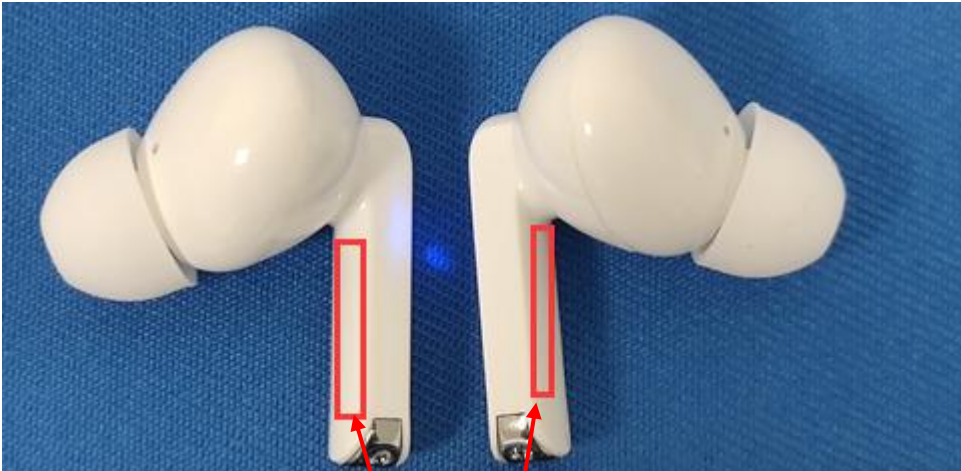

Label Artwork and Location

Model: IJEBST01

Label:

FCC ID: 2AJQ7SOLIST

Size: L*W= 18*8mm

Location