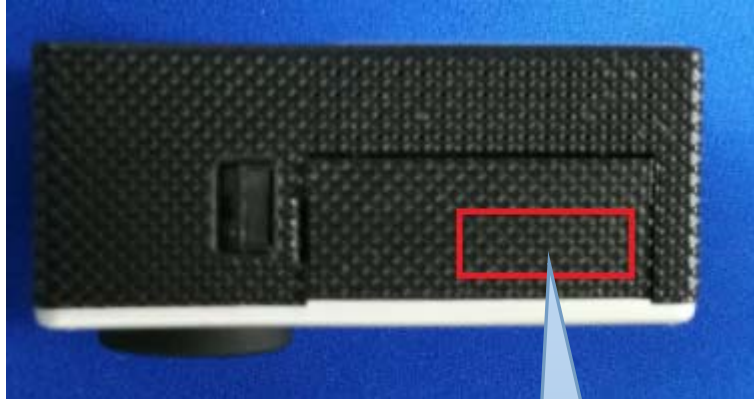

FCC ID Label Information

1. Label location:

FCCID Label Location

2. FCC ID Label:

FCC ID: 2AJQ7IJ-ARIZE-720