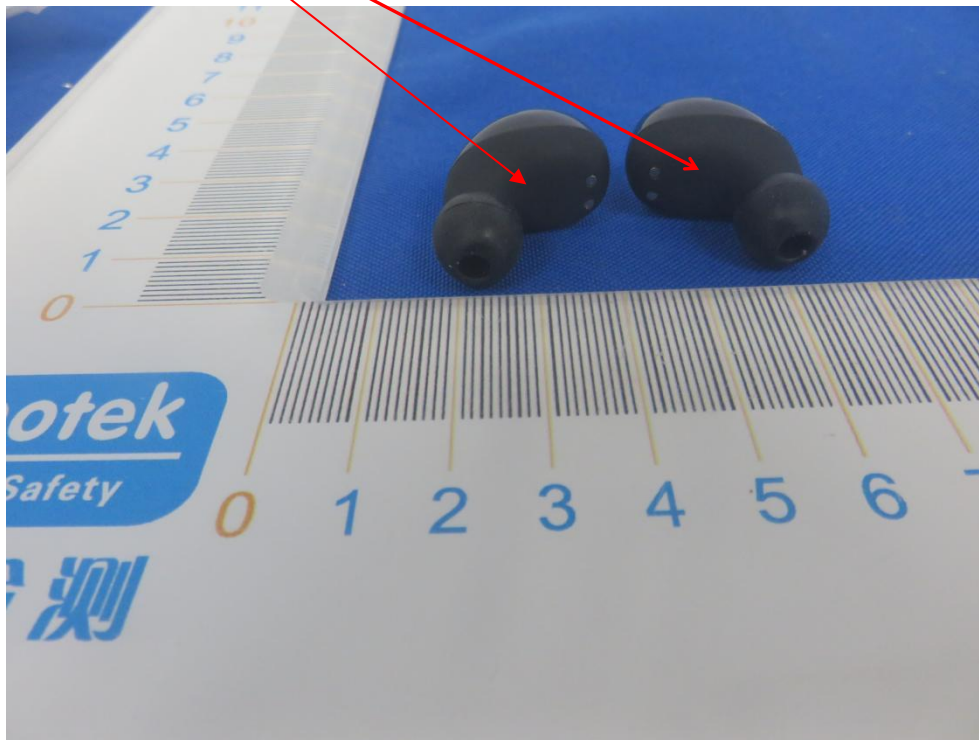

Label Location On EUT

Label

FCC ID: 2AJQ7DICE