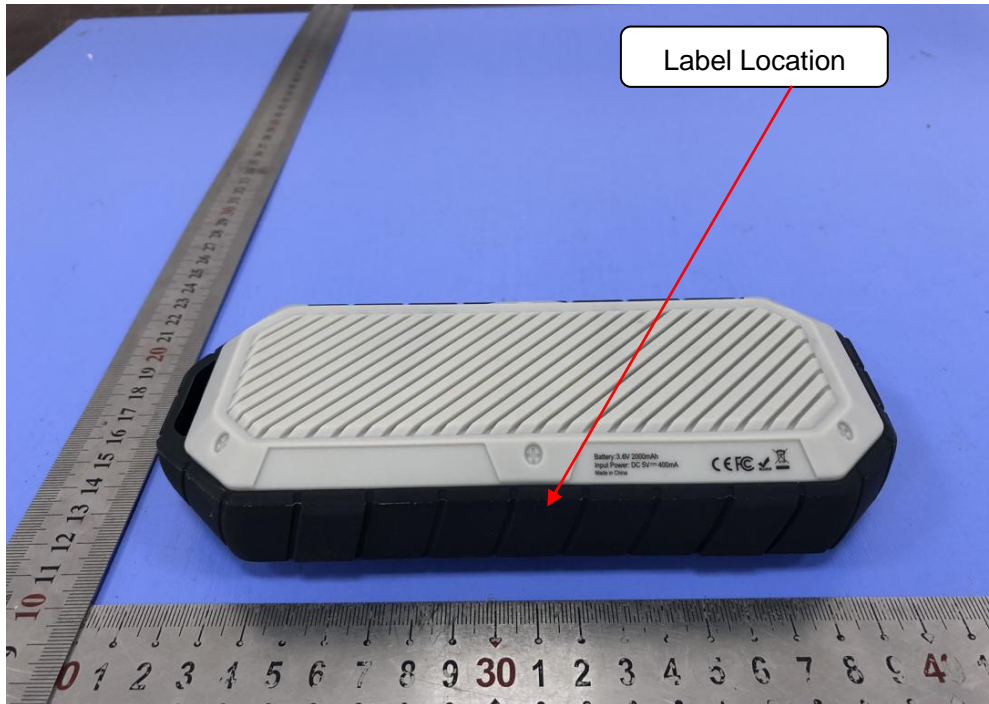

Label and Location

BLUETOOTH SPEAKER
Model No.: X403
FCC ID: 2AJQ7BEACHBOMB

Size: L3.0cm*W2.0cm

Material: Tagboard
Glue: adhesive sticker
Font color: White
Label color: Black