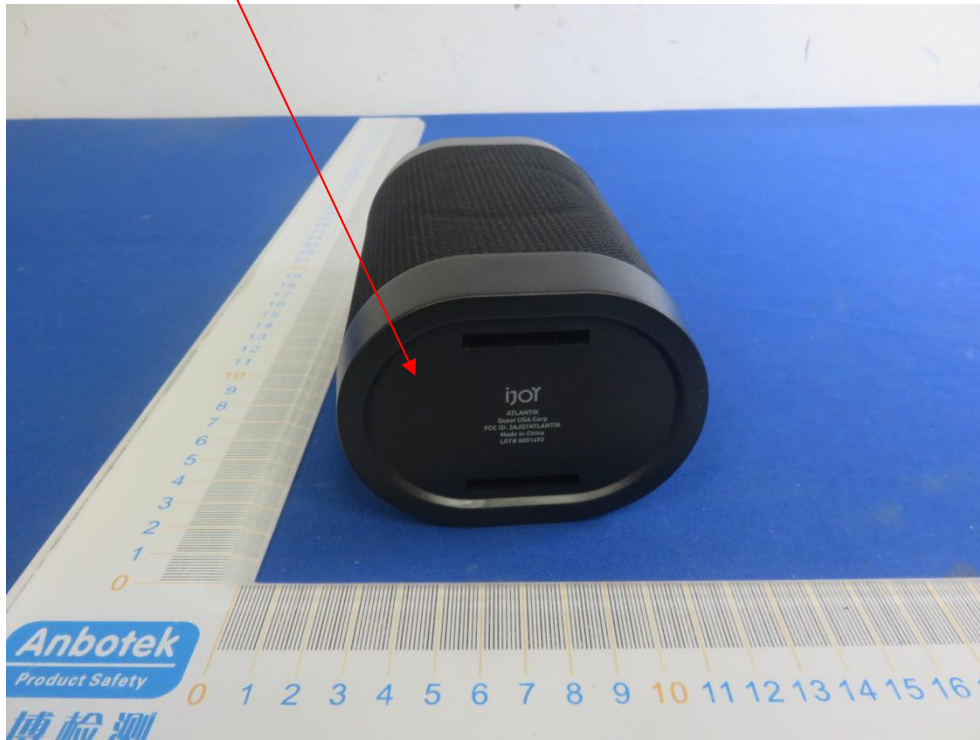

Label Location On EUT

Label

Product Name: Led wireless speaker
Model No.: IJSPATK01
FCC ID: 2AJQ7ATLANTIK