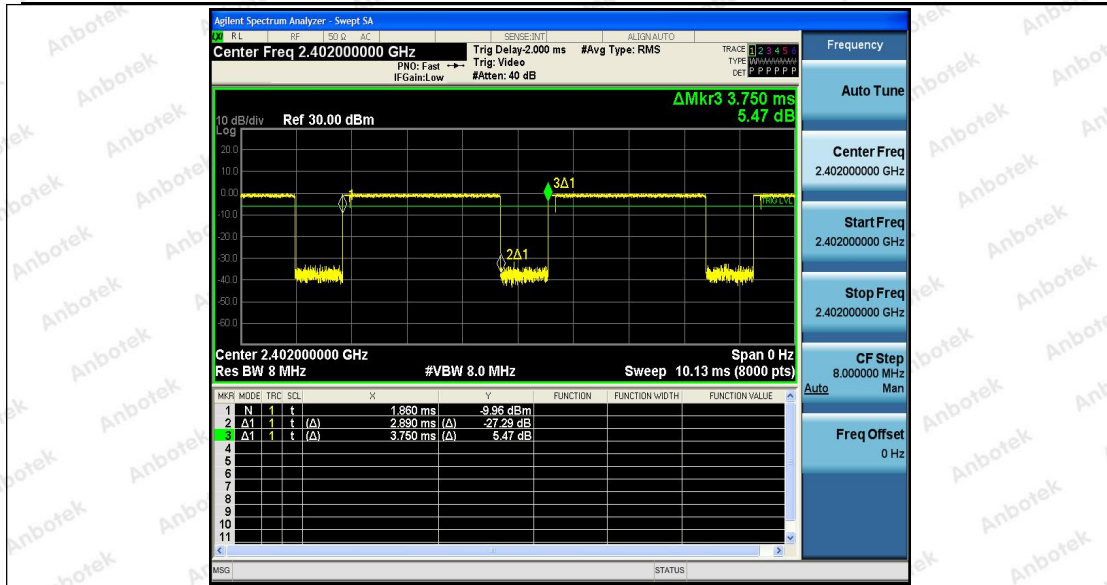

---End---

Shenzhen Anbotek Compliance Laboratory Limited

Address: 1/F., Building D, Sogood Science and Technology Park, Sanwei Community, Hangcheng Street, Bao'an District, Shenzhen, Guangdong, China.

Tel: (86) 755-26066440 Fax: (86) 755-26014772 Email: service@anbotek.com

Hotline
400-003-0500
www.anbotek.com