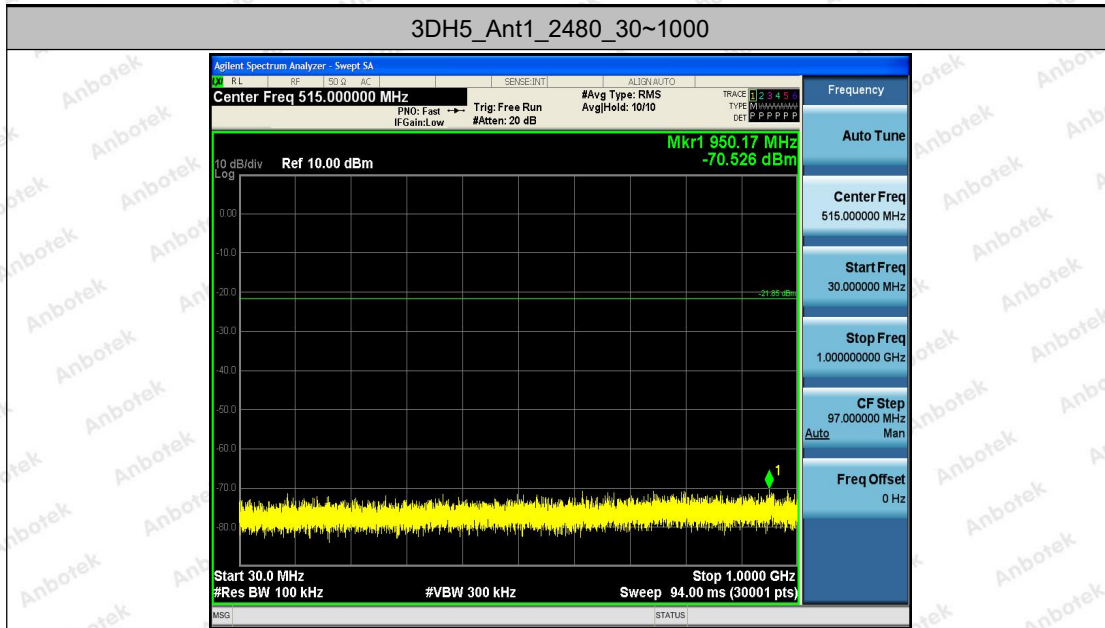

Shenzhen Anbotek Compliance Laboratory Limited

Address: 1/F., Building D, Sogood Science and Technology Park, Sanwei Community, Hangcheng Street, Bao'an District, Shenzhen, Guangdong, China.

Tel: (86) 755-26066440 Fax: (86) 755-26014772 Email: service@anbotek.com

Hotline
400-003-0500
www.anbotek.com