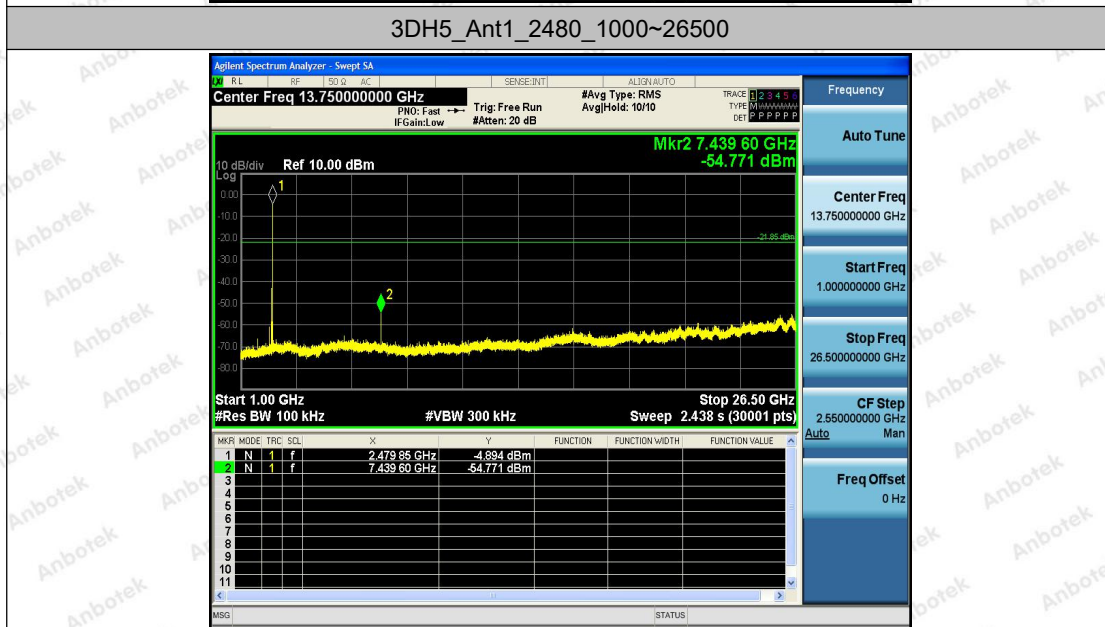

Shenzhen Anbotek Compliance Laboratory Limited

Address: 1/F., Building D, Sogood Science and Technology Park, Sanwei Community, Hangcheng Street, Bao'an District, Shenzhen, Guangdong, China.

Tel: (86) 755-26066440 Fax: (86) 755-26014772 Email: service@anbotek.com

Hotline
400-003-0500
www.anbotek.com