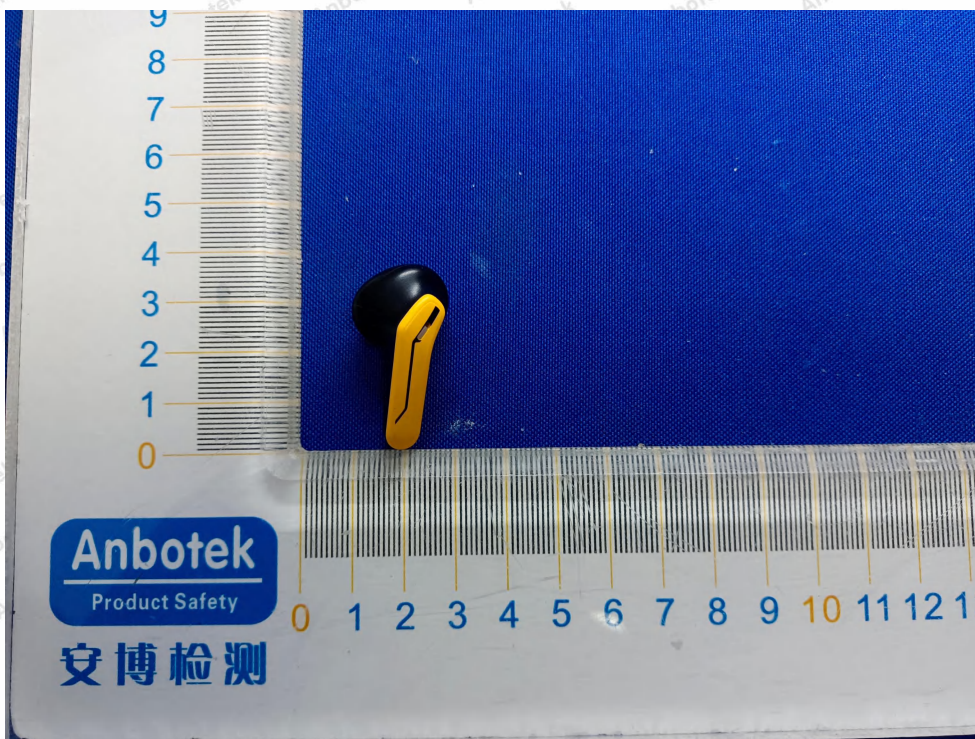

Anbotek

Product Safety

External Photograph

Shenzhen Anbotek Compliance Laboratory Limited

Address: 1/F., Building D, Sogood Science and Technology Park, Sanwei Community, Hangcheng Street, Bao'an District, Shenzhen, Guangdong, China.
Tel: (86) 0755-26066440 Fax: (86) 0755-26014772 Email: service@anbotek.com