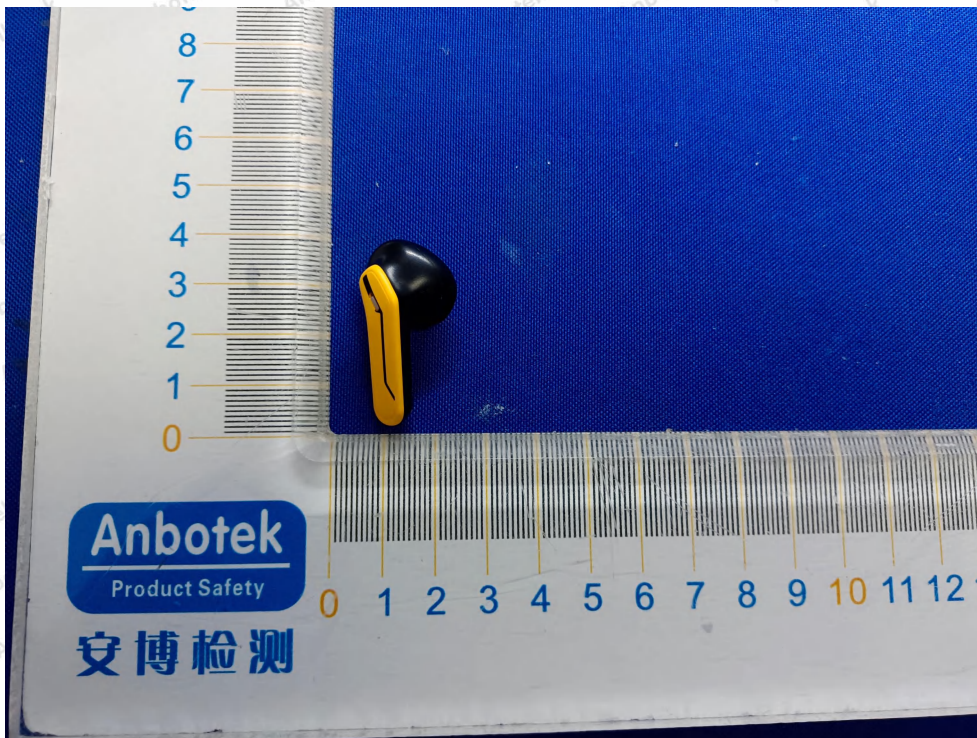

Anbotek

Product Safety

Shenzhen Anbotek Compliance Laboratory Limited

Address: 1/F., Building D, Sogood Science and Technology Park, Sanwei Community, Hangcheng Street, Bao'an District, Shenzhen, Guangdong, China.
Tel: (86) 0755-26066440 Fax: (86) 0755-26014772 Email: service@anbotek.com

Code: AB-RF-05-b

Hotline
400-003-0500
www.anbotek.com.cn