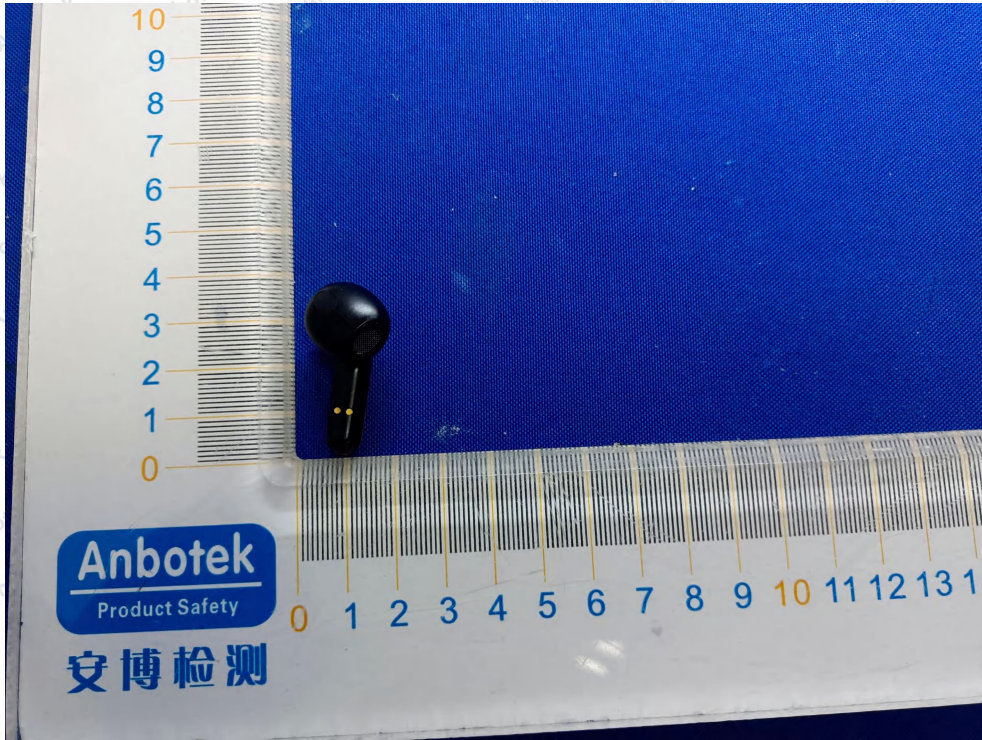

Code: AB-RF-05-b

Hotline

400-003-0500

www.anbotek.com.cn

Anbotek

Product Safety

Shenzhen Anbotek Compliance Laboratory Limited

Address: 1/F., Building D, Sogood Science and Technology Park, Sanwei Community, Hangcheng Street, Bao'an District, Shenzhen, Guangdong, China.
Tel: (86) 0755-26066440 Fax: (86) 0755-26014772 Email: service@anbotek.com