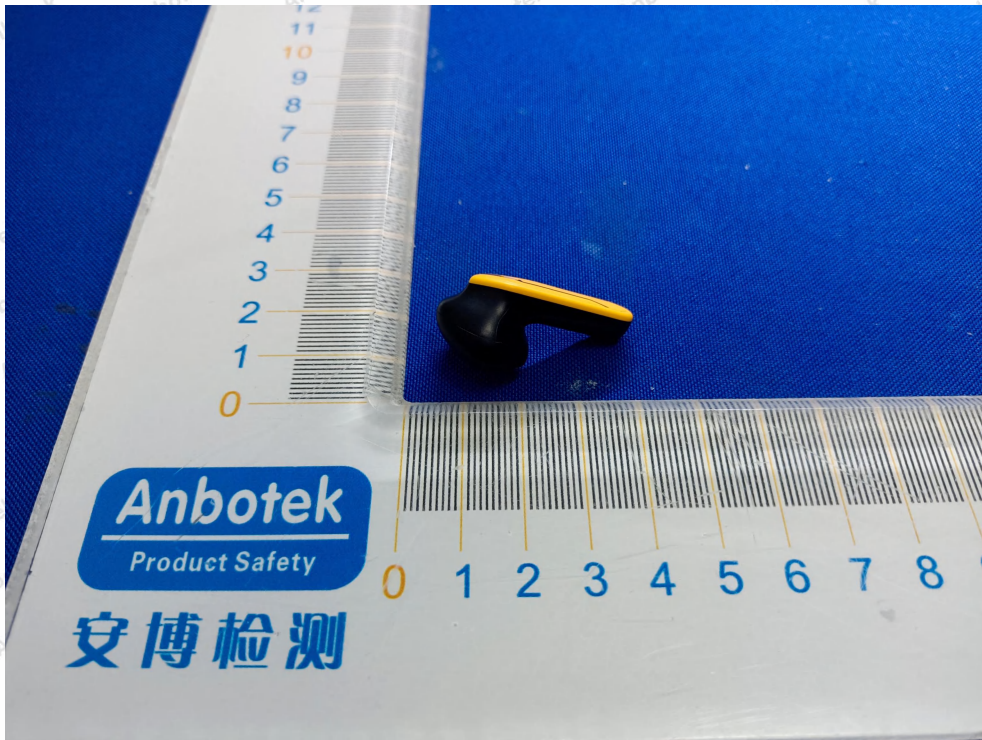

Code: AB-RF-05-b

Hotline

400-003-0500

www.anbotek.com.cn

Anbotek

Product Safety

Shenzhen Anbotek Compliance Laboratory Limited

Address: 1/F., Building D, Sogood Science and Technology Park, Sanwei Community, Hangcheng Street, Bao'an District, Shenzhen, Guangdong, China.
Tel: (86) 0755-26066440 Fax: (86) 0755-26014772 Email: service@anbotek.com