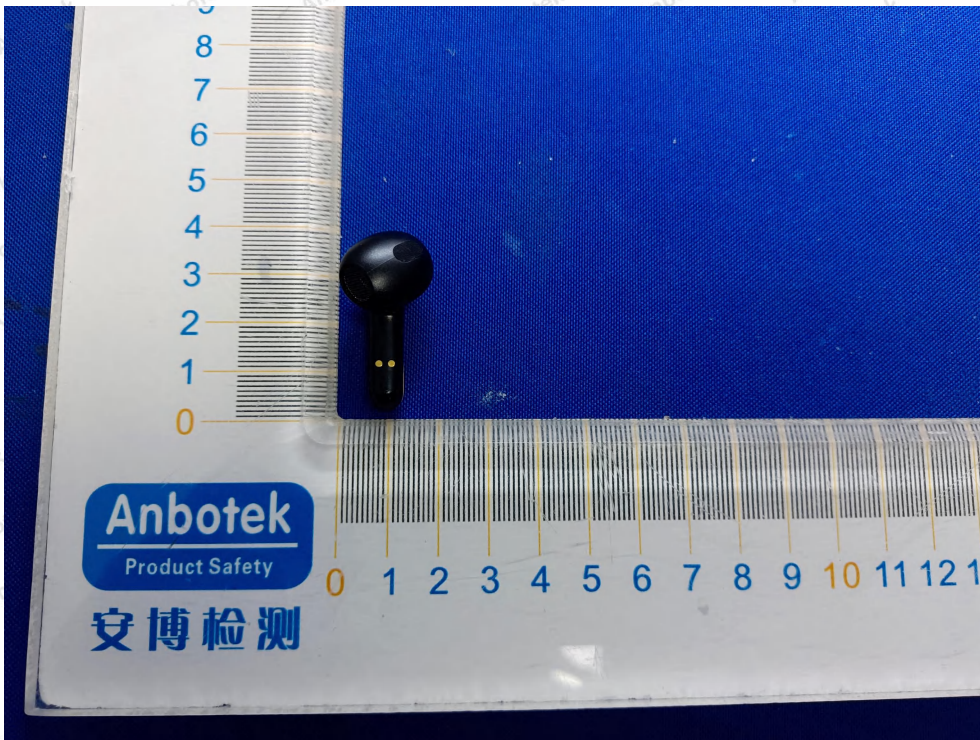

Anbotek

Product Safety

Shenzhen Anbotek Compliance Laboratory Limited

Address: 1/F., Building D, Sogood Science and Technology Park, Sanwei Community, Hangcheng Street, Bao'an District, Shenzhen, Guangdong, China.
Tel: (86) 0755-26066440 Fax: (86) 0755-26014772 Email: service@anbotek.com

Code: AB-RF-05-b

Hotline
400-003-0500
www.anbotek.com.cn