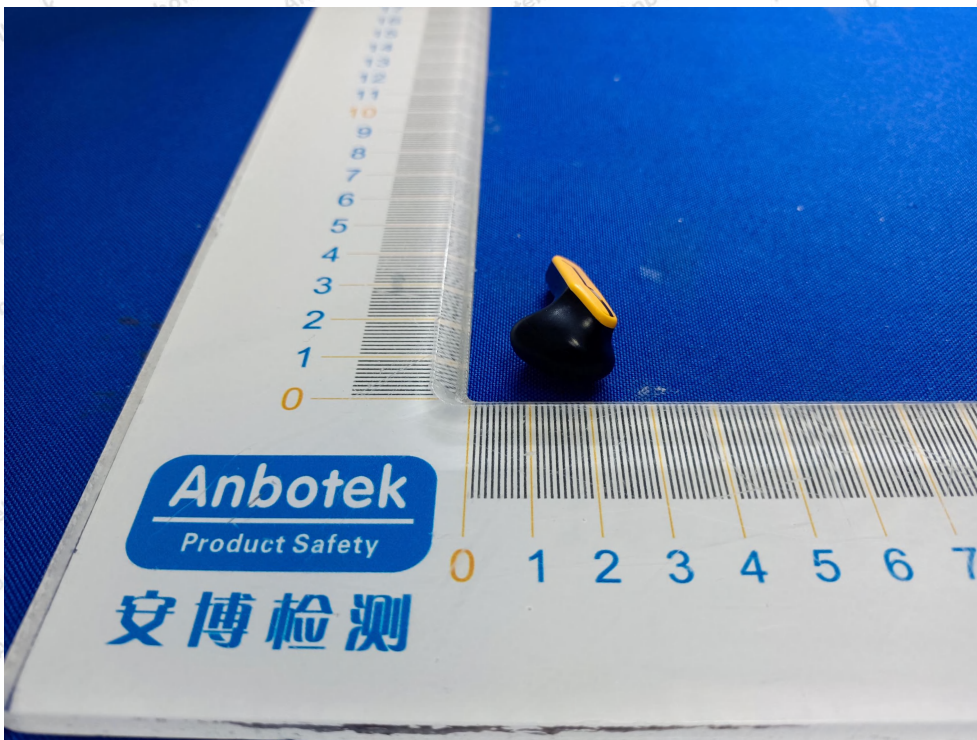

Anbotek

Product Safety

Shenzhen Anbotek Compliance Laboratory Limited

Address: 1/F., Building D, Sogood Science and Technology Park, Sanwei Community, Hangcheng Street, Bao'an District, Shenzhen, Guangdong, China.
Tel: (86) 0755-26066440 Fax: (86) 0755-26014772 Email: service@anbotek.com

Code: AB-RF-05-b

Hotline
400-003-0500
www.anbotek.com.cn