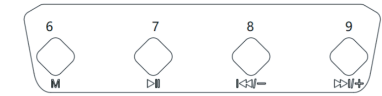

•OTHER IMPORTANT SAFETY INFORMATION