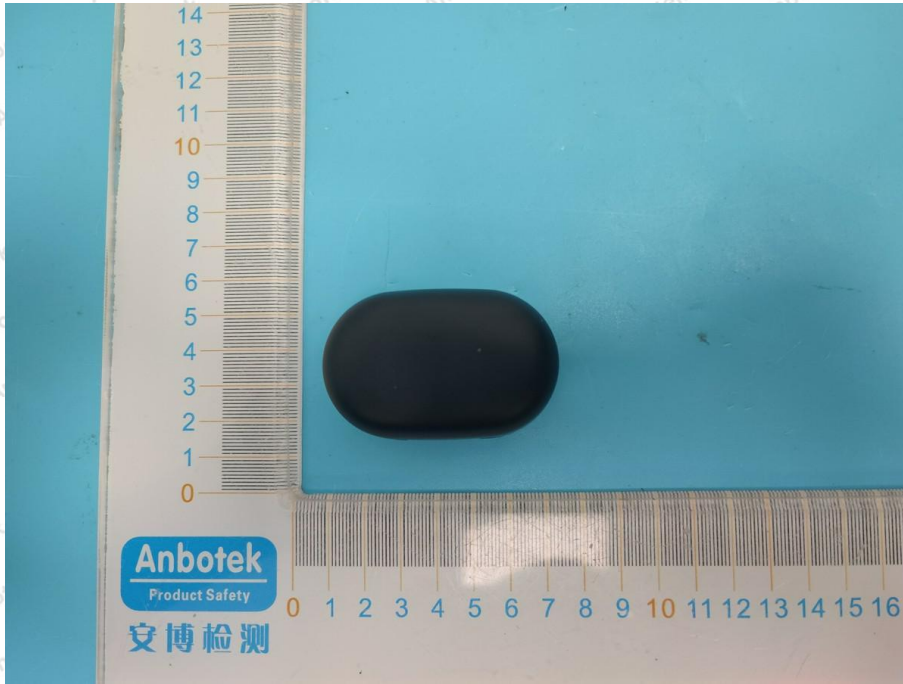

Appendix II -- External Photograph

Shenzhen Anbotek Compliance Laboratory Limited

Address: 1/F., Building D, Sogood Science and Technology Park, Sanwei Community, Hangcheng Street, Bao'an District, Shenzhen, Guangdong, China.
Tel: (86) 0755-26066440 Fax: (86) 0755-26014772 Email: service@anbotek.com