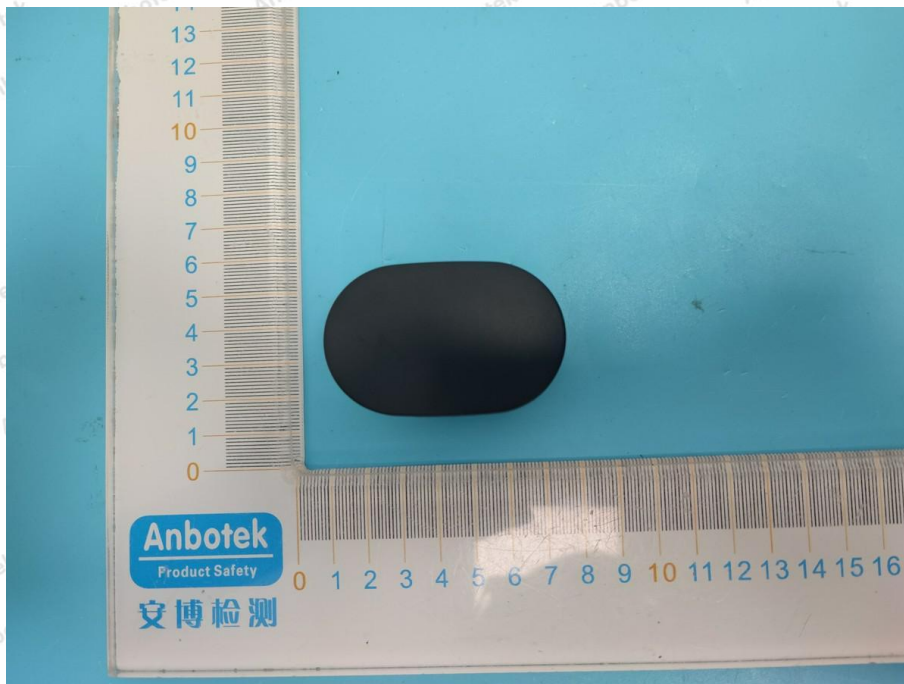

Appendix II -- External Photograph

Shenzhen Anbotek Compliance Laboratory Limited

Address: 1/F., Building D, Sogood Science and Technology Park, Sanwei Community, Hangcheng Street, Bao'an District, Shenzhen, Guangdong, China.
Tel: (86) 0755-26066440 Fax: (86) 0755-26014772 Email: service@anbotek.com