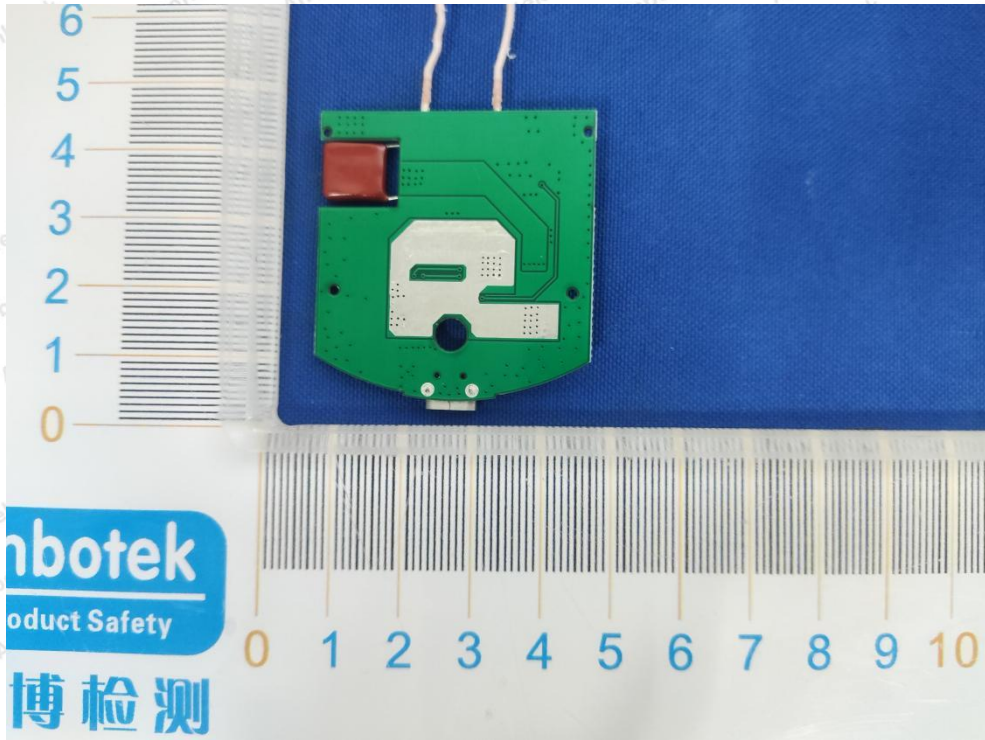

Hotline

400-003-0500

www.anbotek.com

Anbotek

Product Safety

**Shenzhen Anbotek Compliance Laboratory Limited**

Address: 1/F., Building D, Sogood Science and Technology Park, Sanwei Community, Hangcheng Street, Bao'an District, Shenzhen, Guangdong, China.  
Tel: (86) 755-26066440 Fax: (86) 755-26014772 Email: service@anbotek.com