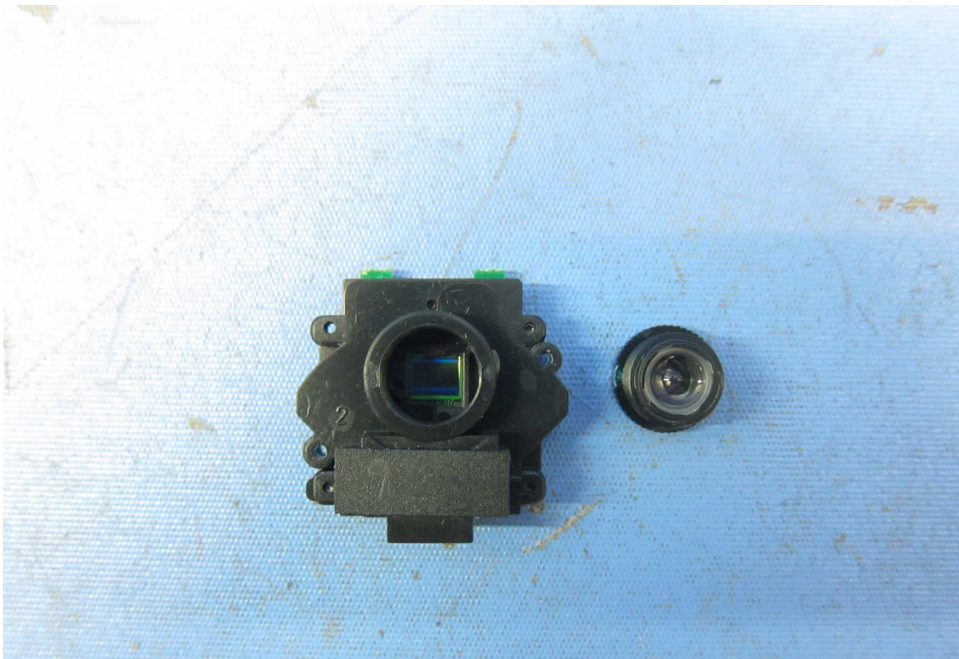

Equipment Photographs

(Internal)

INTERTEK TESTING SERVICE

Report No.: 18020132HKG-002

Equipment Photographs

(Internal)

Equipment Photographs

(Internal)

INTERTEK TESTING SERVICE

Report No.: 18020132HKG-002

Equipment Photographs

(Internal)

INTERTEK TESTING SERVICE

Report No.: 18020132HKG-002

Equipment Photographs

(Internal)