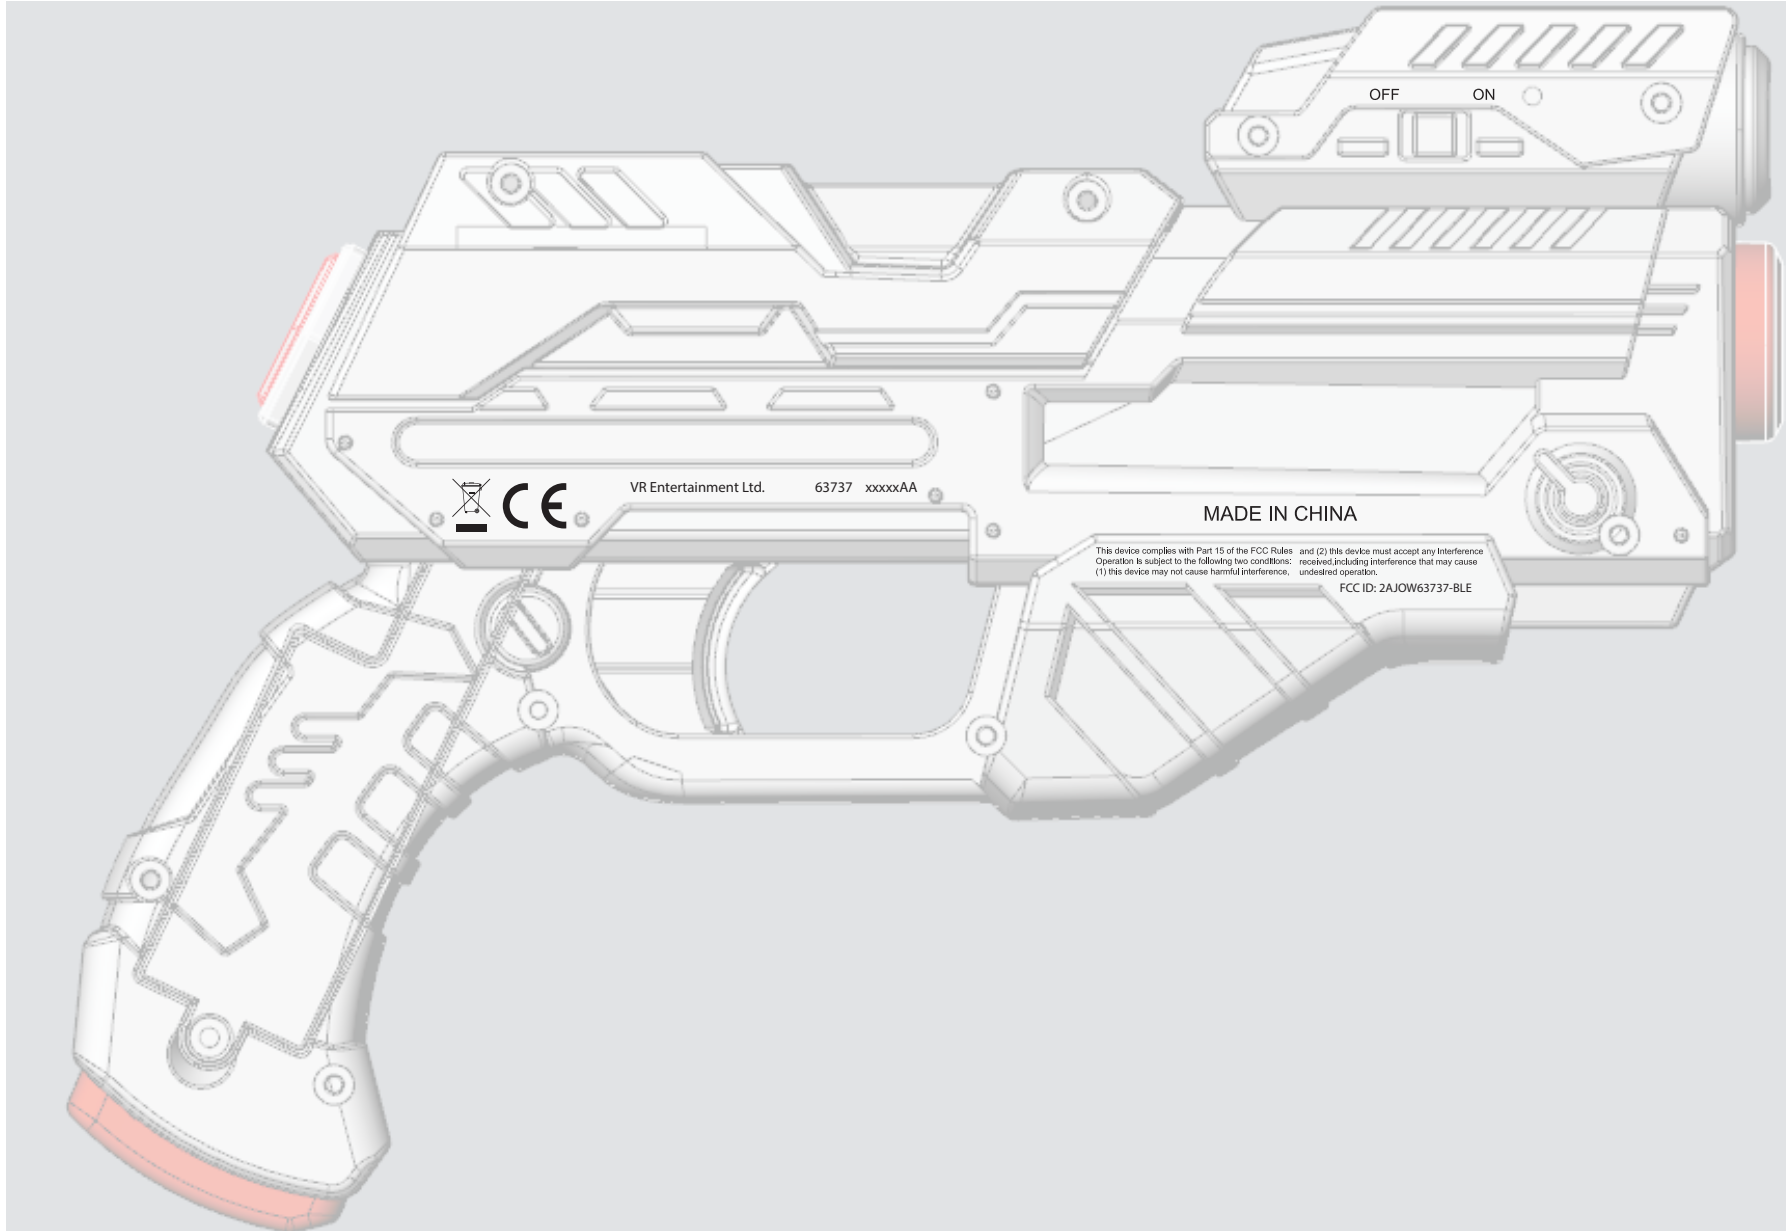

VR Entertainment Ltd. 63737 xxxAA

MADE IN CHINA

FCC ID: 2AJOW63737-BLE