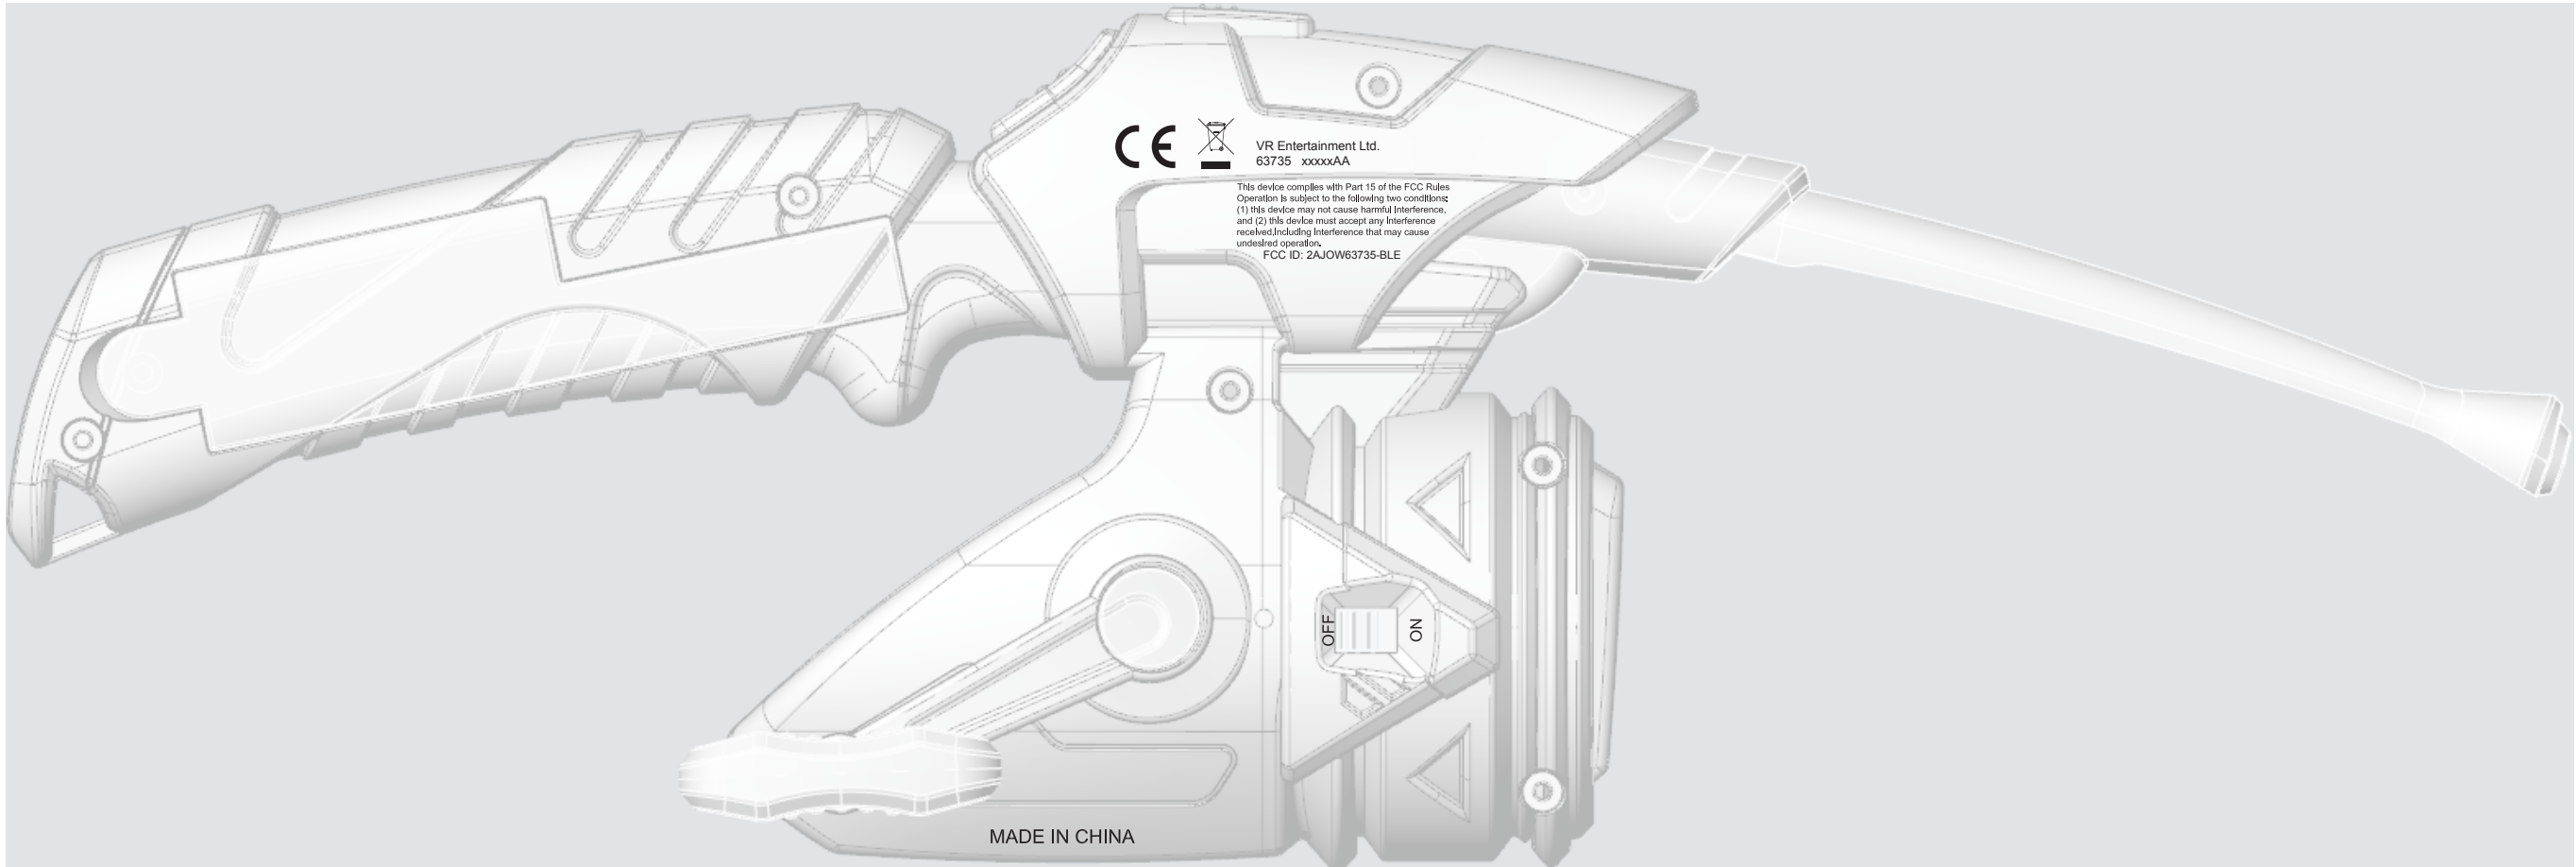

VR Entertainment Ltd.
63735 xxxxA

OFF ON

MADE IN CHINA