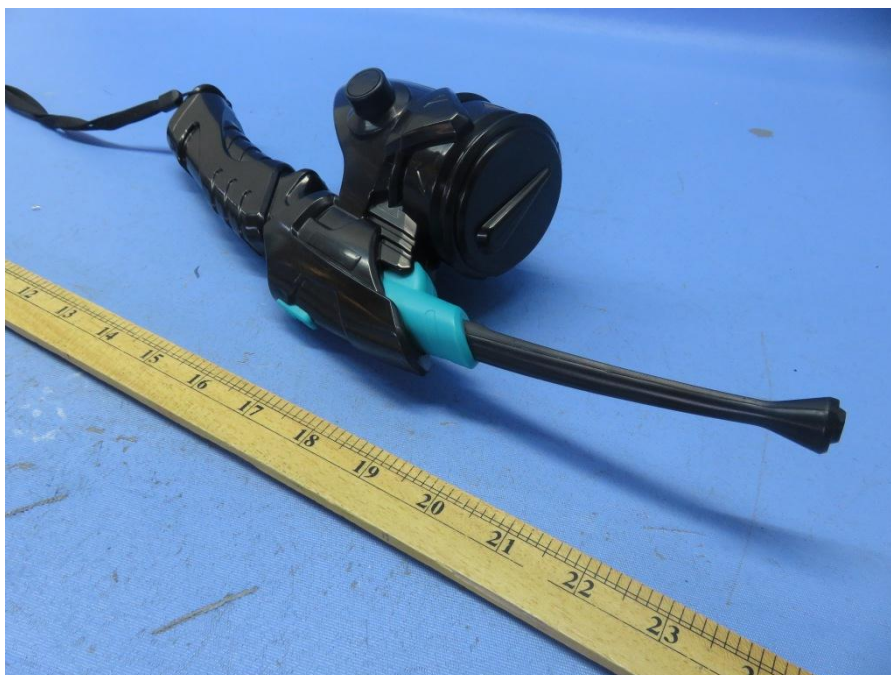

INTERTEK TESTING SERVICE

Report No.: 17061833HKG-001

Equipment Photographs

Model: 63735

(External)

VR Entertainment Ltd.
63735 xxxxA

This device complies with Part 15 of the FCC Rules
Operation is subject to the following two conditions:
(1) this device may not cause harmful interference,
and (2) this device must accept any interference
received, including interference that may cause
undesired operation.
FCC ID: 2AJOW63735-BLE