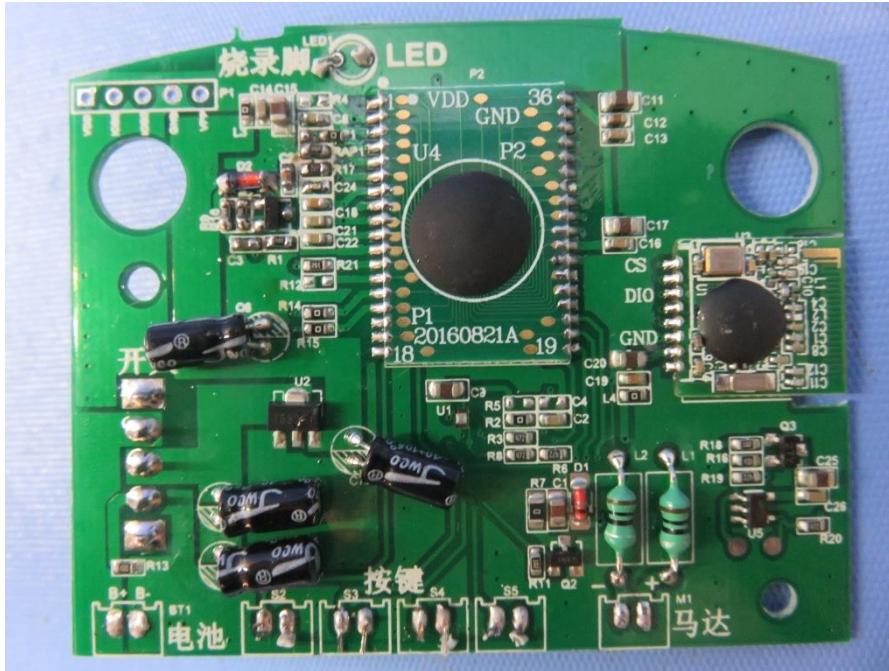

INTERTEK TESTING SERVICE

Report No.: 16090771HKG-001

Equipment Photographs

Model : 49400

(Internal)

INTERTEK TESTING SERVICE

Report No.: 16090771HKG-001

Equipment Photographs

Model : 49400

(Internal)

INTERTEK TESTING SERVICE

Report No.: 16090771HKG-001

Equipment Photographs

Model : 49400

(Internal)

INTERTEK TESTING SERVICE