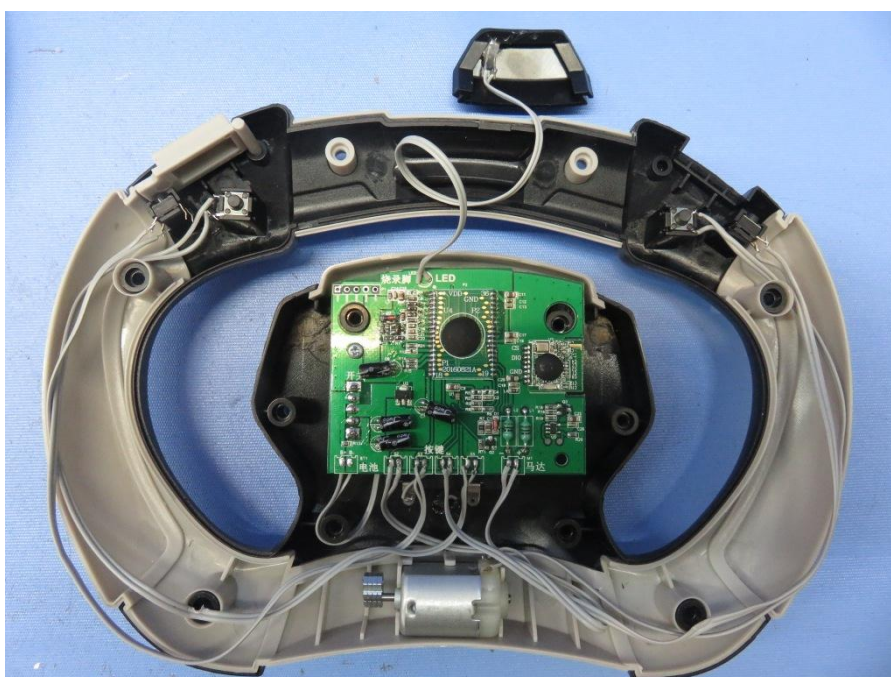

INTERTEK TESTING SERVICE

Report No.: 16090771HKG-001

Equipment Photographs

Model : 49400

(Internal)

INTERTEK TESTING SERVICE

Report No.: 16090771HKG-001

Equipment Photographs

Model : 49400

(Internal)

INTERTEK TESTING SERVICE

Report No.: 16090771HKG-001

Equipment Photographs

Model : 49400

(Internal)

INTERTEK TESTING SERVICE