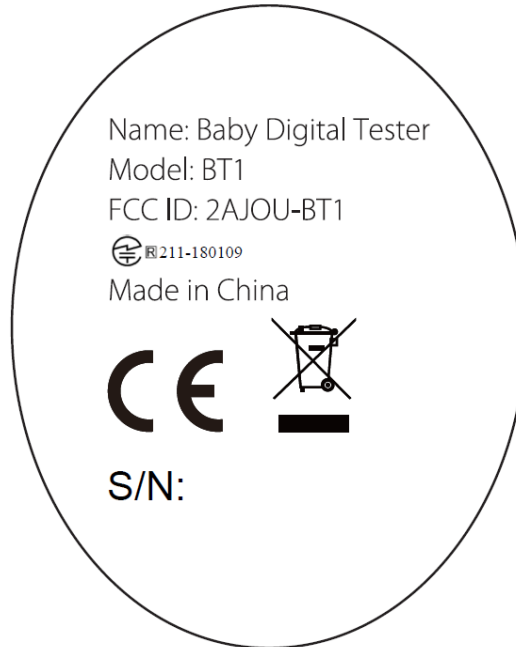

EXHIBIT A - FCC ID LABEL AND LOCATION

FCC ID Label

FCC ID Label Location Information

The label shown shall be permanently affixed at a conspicuous location on the device and be readily visible to the user at the time purchase (Labeling requirements per 2.925)