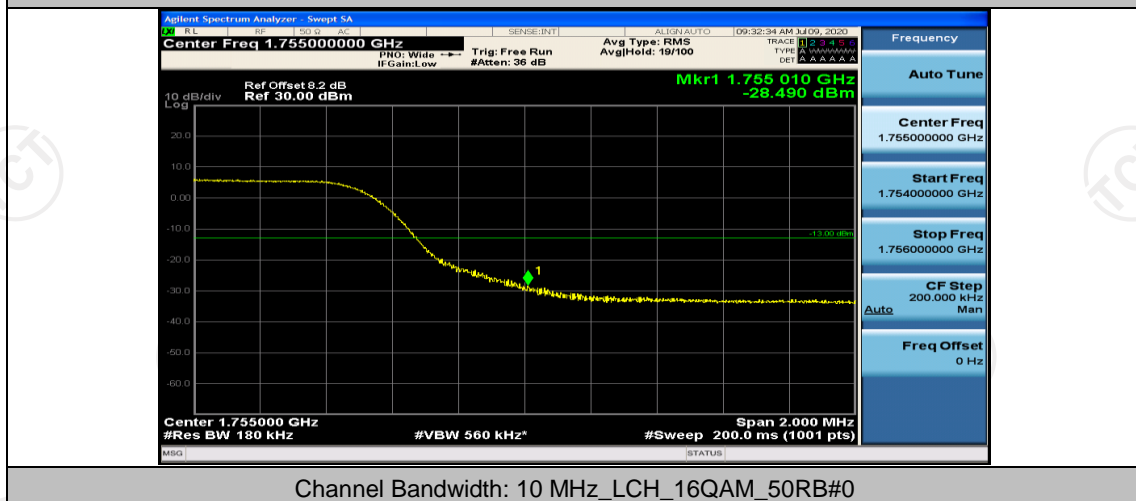

Channel Bandwidth: 10 MHz_HCH_QPSK_50RB#0

Channel Bandwidth: 10 MHz_LCH_16QAM_50RB#0