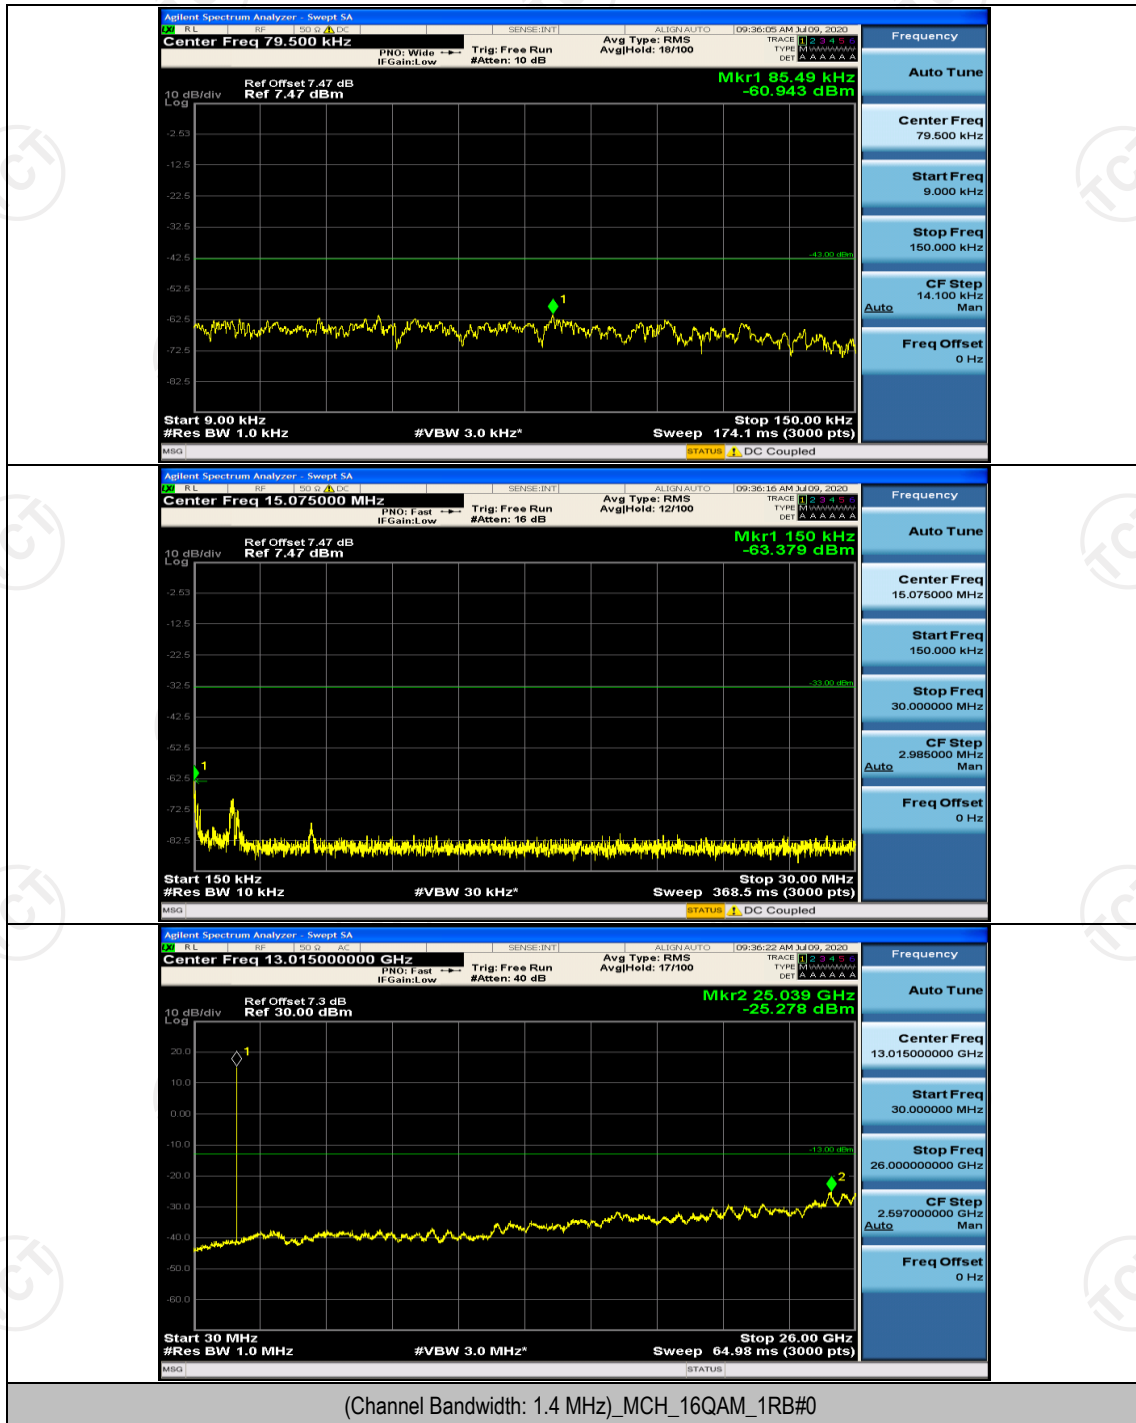

## Appendix E: Conducted Spurious Emission

### Test Graphs

Channel Bandwidth: 1.4 MHz

(Channel Bandwidth: 1.4 MHz)\_HCH\_QPSK\_1RB#5

**Channel Bandwidth: 3 MHz**

(Channel Bandwidth: 3 MHz)\_LCH\_QPSK\_1RB#0