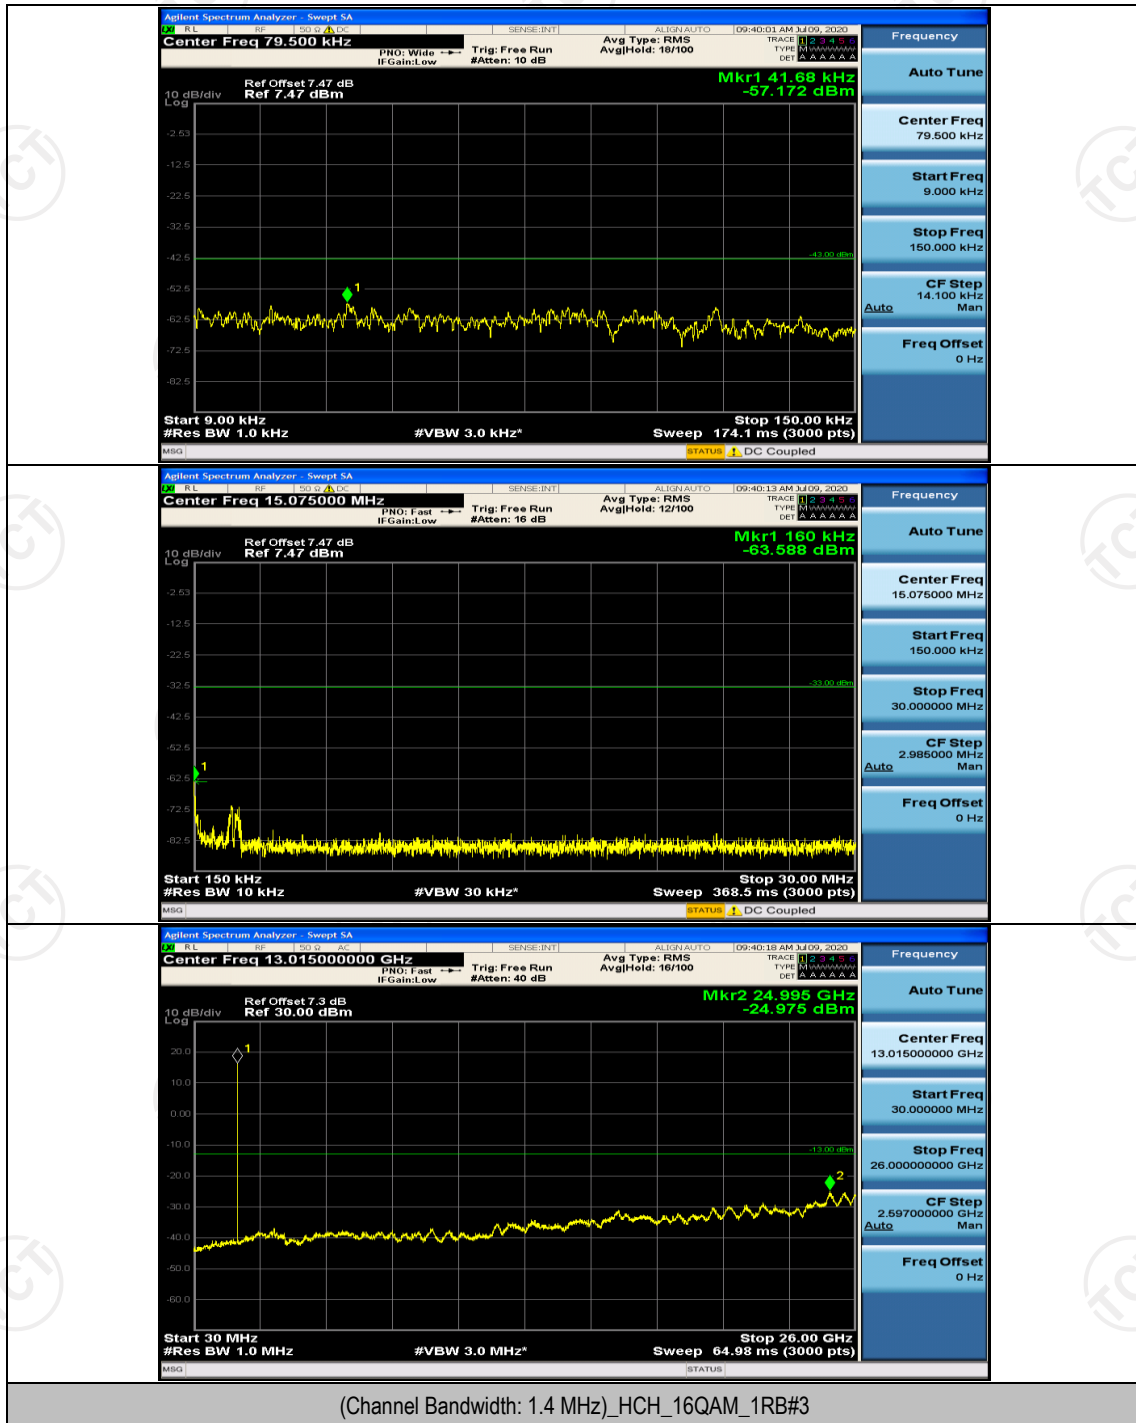

## Appendix E: Conducted Spurious Emission

### Test Graphs

Channel Bandwidth: 1.4 MHz

(Channel Bandwidth: 1.4 MHz)\_HCH\_QPSK\_1RB#5

**Channel Bandwidth: 3 MHz**

(Channel Bandwidth: 3 MHz)\_LCH\_QPSK\_1RB#0