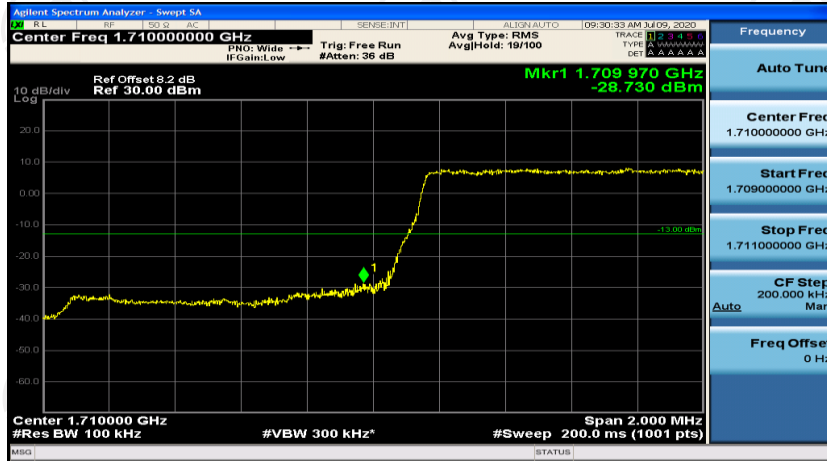

## Channel Bandwidth: 20 MHz

(Channel Bandwidth:20 MHz)\_MCH\_16QAM\_100RB#0

(Channel Bandwidth:20 MHz)\_HCH\_16QAM\_100RB#0

## Appendix D: Band Edge

### Test Graphs

Channel Bandwidth: 1.4 MHz

(Channel Bandwidth: 1.4 MHz)\_LCH\_QPSK\_6RB#0

(Channel Bandwidth: 1.4 MHz)\_HCH\_QPSK\_6RB#0

(Channel Bandwidth: 1.4 MHz)\_LCH\_16QAM\_6RB#0

(Channel Bandwidth: 1.4 MHz)\_HCH\_16QAM\_6RB#0