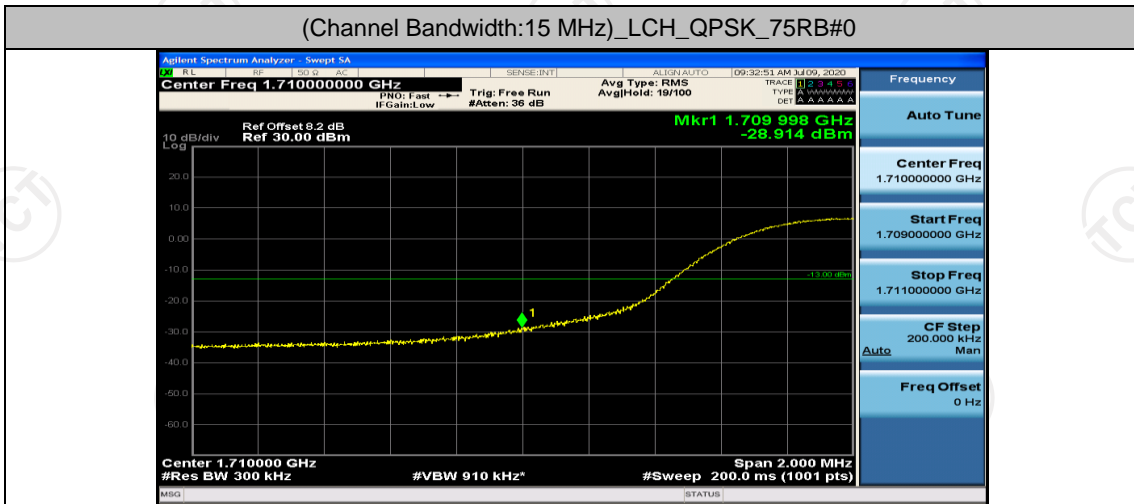

Channel Bandwidth: 15 MHz

(Channel Bandwidth:15 MHz)_LCH_QPSK_75RB#0