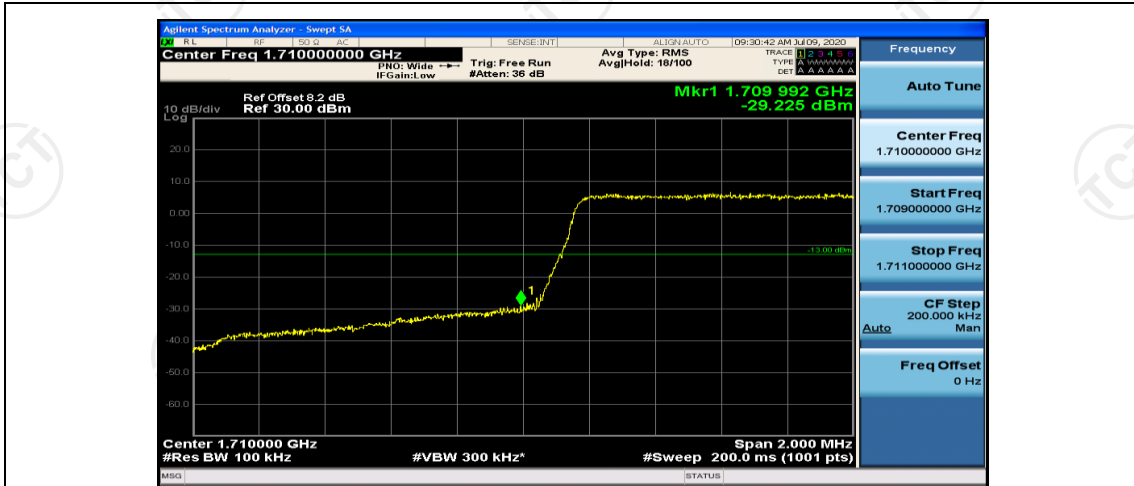

### Test Graphs

Channel Bandwidth: 1.4 MHz

(Channel Bandwidth: 1.4 MHz)\_LCH\_QPSK\_6RB#0

(Channel Bandwidth: 1.4 MHz)\_HCH\_QPSK\_6RB#0

(Channel Bandwidth: 1.4 MHz)\_LCH\_16QAM\_6RB#0

(Channel Bandwidth: 1.4 MHz)\_HCH\_16QAM\_6RB#0

## Channel Bandwidth: 3 MHz

(Channel Bandwidth: 3 MHz)\_HCH\_QPSK\_15RB#0

(Channel Bandwidth: 3 MHz)\_LCH\_16QAM\_15RB#0

(Channel Bandwidth: 3 MHz)\_HCH\_16QAM\_15RB#0