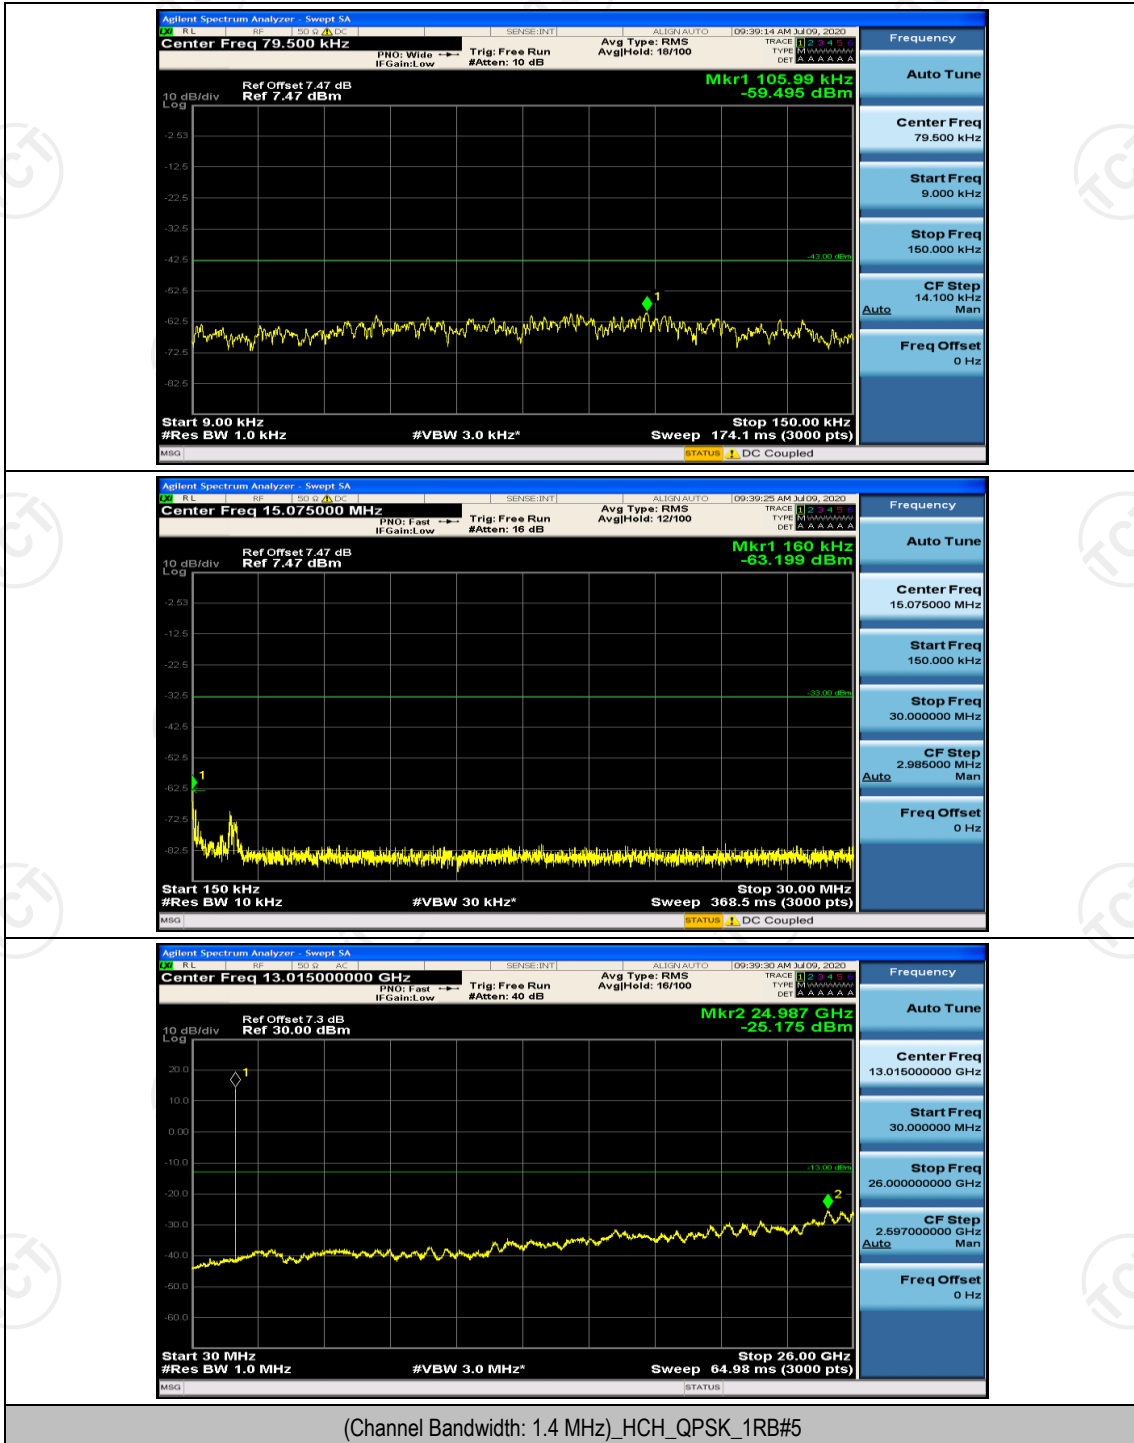

## Appendix E: Conducted Spurious Emission

### Test Graphs

Channel Bandwidth: 1.4 MHz

(Channel Bandwidth: 1.4 MHz)\_HCH\_QPSK\_1RB#5

**Channel Bandwidth: 3 MHz**

(Channel Bandwidth: 3 MHz)\_LCH\_QPSK\_1RB#0