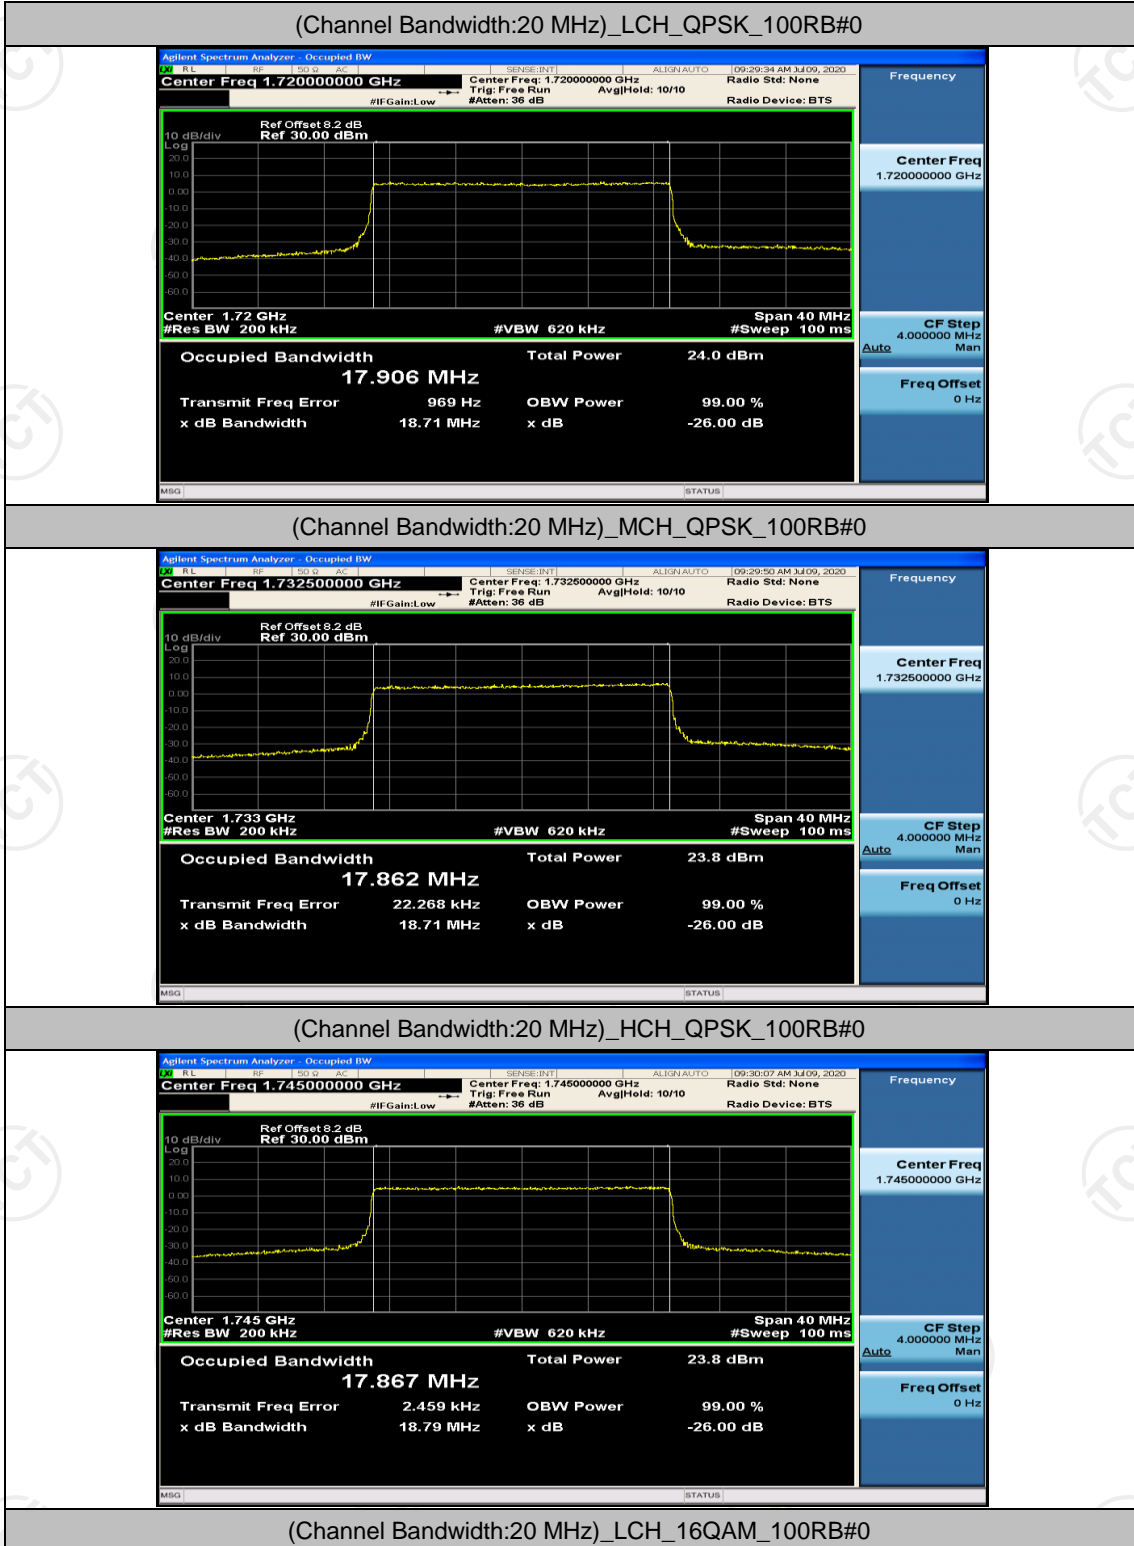

## Channel Bandwidth: 20 MHz

(Channel Bandwidth:20 MHz)\_MCH\_16QAM\_100RB#0

(Channel Bandwidth:20 MHz)\_HCH\_16QAM\_100RB#0

## Appendix D: Band Edge

### Test Graphs

Channel Bandwidth: 1.4 MHz

(Channel Bandwidth: 1.4 MHz)\_LCH\_QPSK\_6RB#0

(Channel Bandwidth: 1.4 MHz)\_HCH\_QPSK\_6RB#0

(Channel Bandwidth: 1.4 MHz)\_LCH\_16QAM\_6RB#0

(Channel Bandwidth: 1.4 MHz)\_HCH\_16QAM\_6RB#0