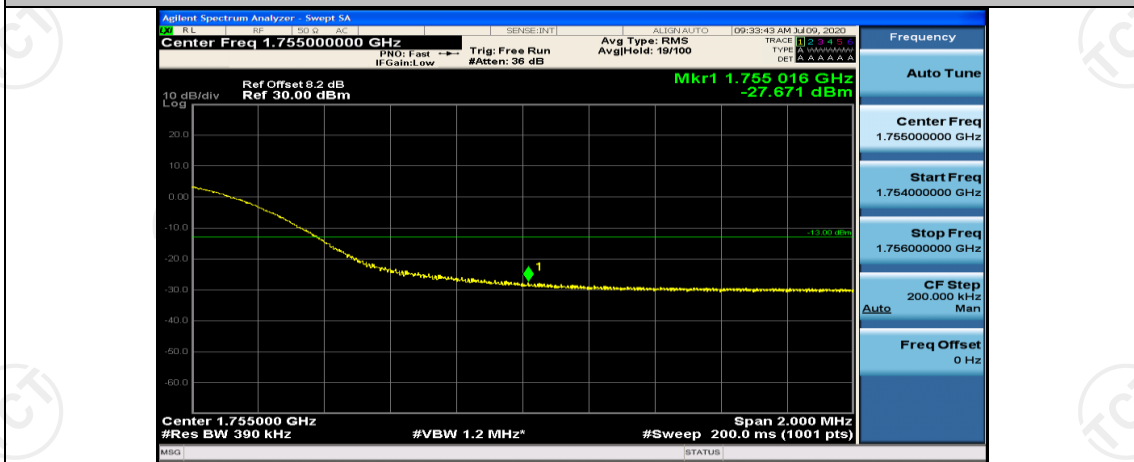

(Channel Bandwidth:20 MHz)_HCH_QPSK_100RB#0