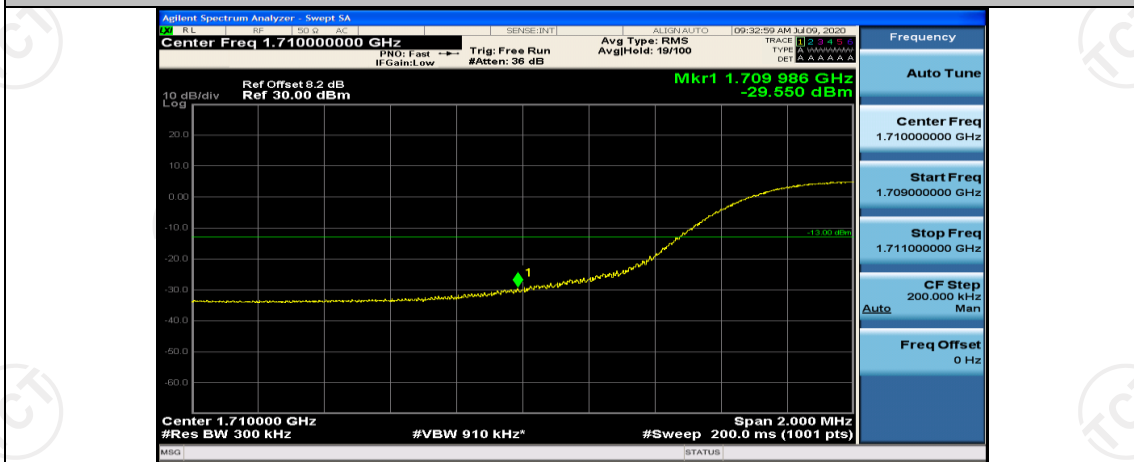

## Channel Bandwidth: 15 MHz

(Channel Bandwidth:15 MHz)\_LCH\_QPSK\_75RB#0

(Channel Bandwidth:15 MHz)\_HCH\_QPSK\_75RB#0

(Channel Bandwidth:15 MHz)\_LCH\_16QAM\_75RB#0

(Channel Bandwidth:15 MHz)\_HCH\_16QAM\_75RB#0