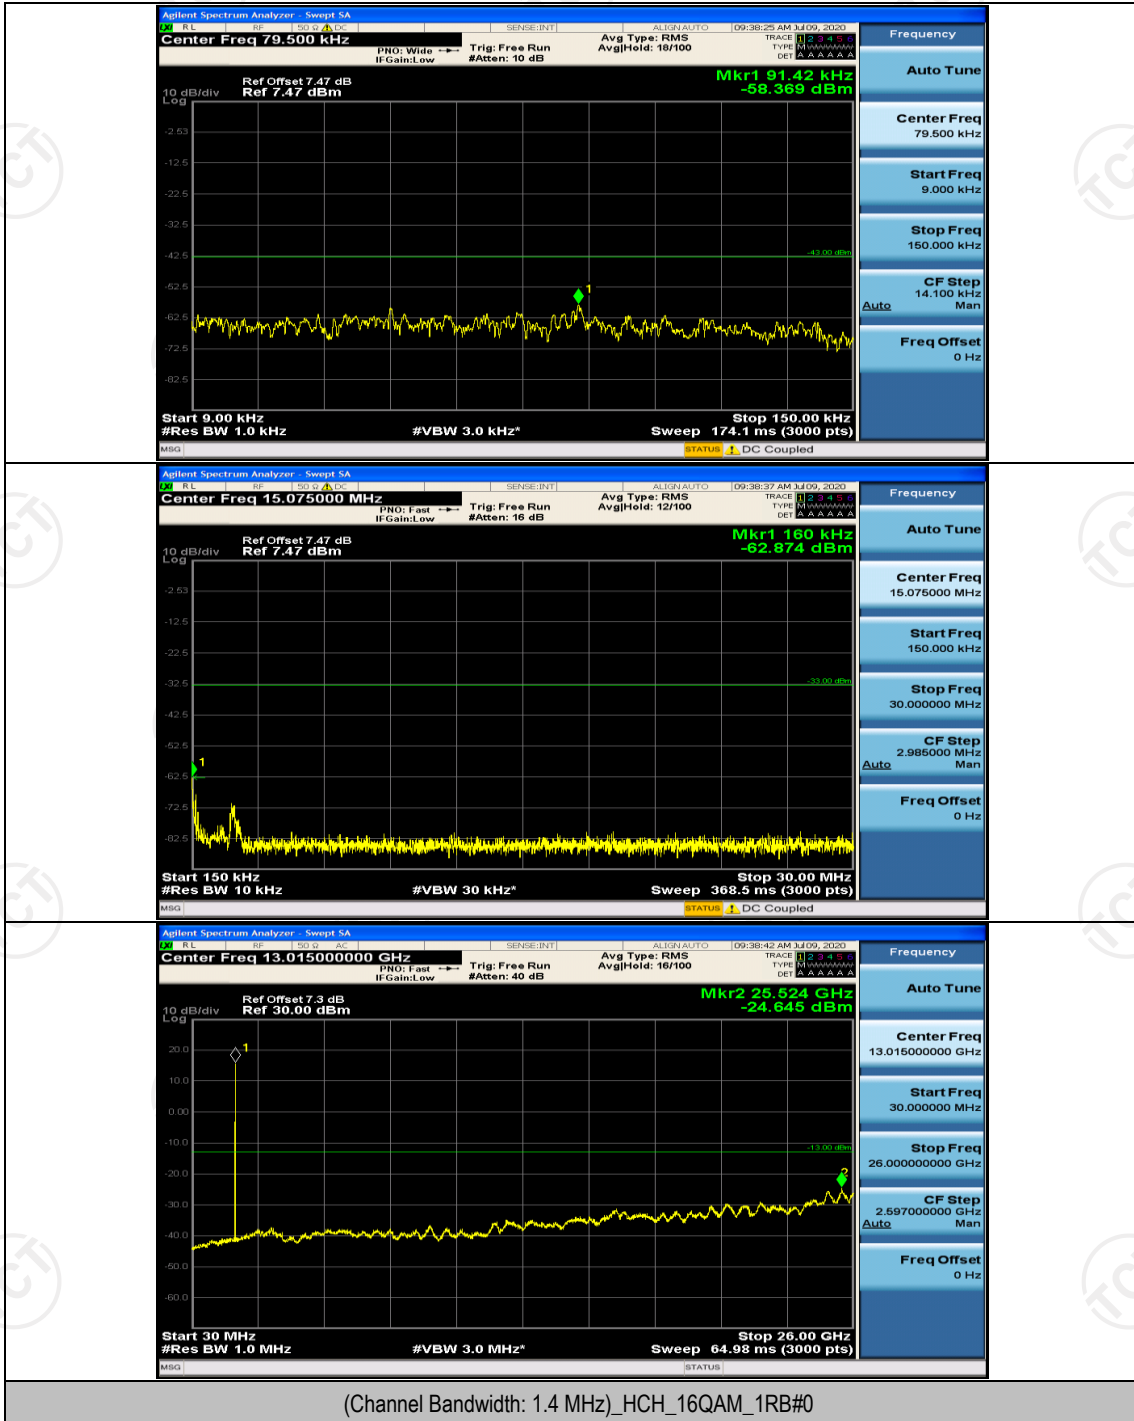

## Appendix E: Conducted Spurious Emission

### Test Graphs

Channel Bandwidth: 1.4 MHz

(Channel Bandwidth: 1.4 MHz)\_HCH\_QPSK\_1RB#5

**Channel Bandwidth: 3 MHz**

(Channel Bandwidth: 3 MHz)\_LCH\_QPSK\_1RB#0