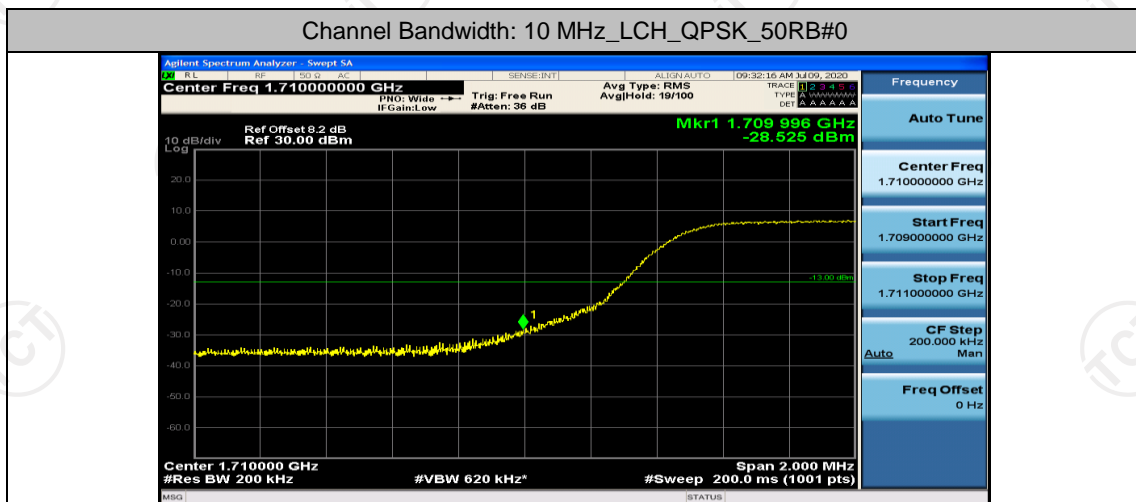

## Channel Bandwidth: 5 MHz

(Channel Bandwidth: 5 MHz)\_LCH\_QPSK\_25RB#0

(Channel Bandwidth: 5 MHz)\_HCH\_QPSK\_25RB#0

(Channel Bandwidth: 5 MHz)\_LCH\_16QAM\_25RB#0

(Channel Bandwidth: 5 MHz)\_HCH\_16QAM\_25RB#0

## Channel Bandwidth: 10 MHz