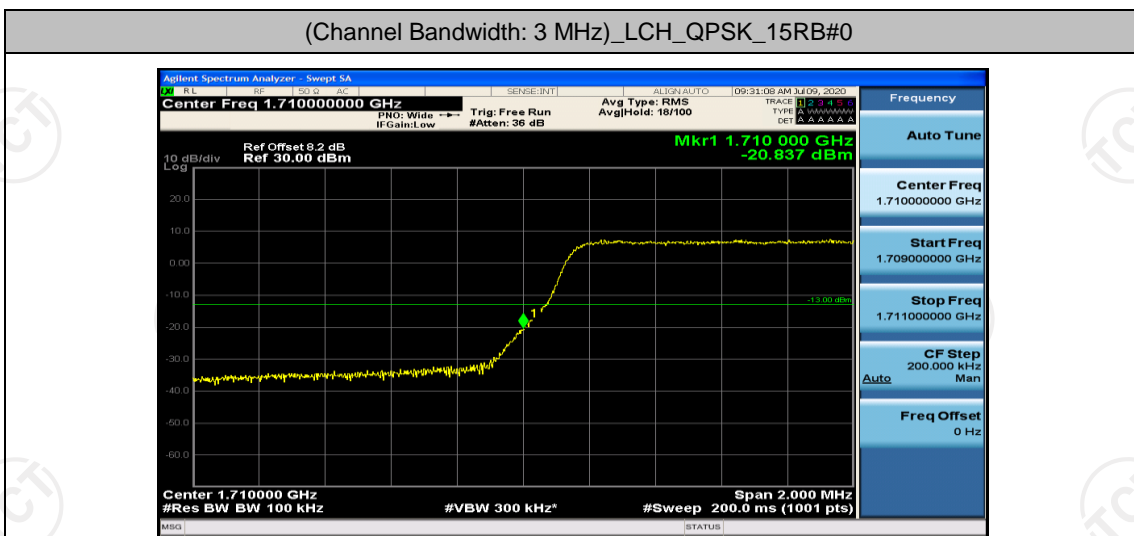

### Test Graphs

Channel Bandwidth: 1.4 MHz

(Channel Bandwidth: 1.4 MHz)\_LCH\_QPSK\_6RB#0

(Channel Bandwidth: 1.4 MHz)\_HCH\_QPSK\_6RB#0

(Channel Bandwidth: 1.4 MHz)\_LCH\_16QAM\_6RB#0

(Channel Bandwidth: 1.4 MHz)\_HCH\_16QAM\_6RB#0

## Channel Bandwidth: 3 MHz

(Channel Bandwidth: 3 MHz)\_HCH\_QPSK\_15RB#0

(Channel Bandwidth: 3 MHz)\_LCH\_16QAM\_15RB#0

(Channel Bandwidth: 3 MHz)\_HCH\_16QAM\_15RB#0