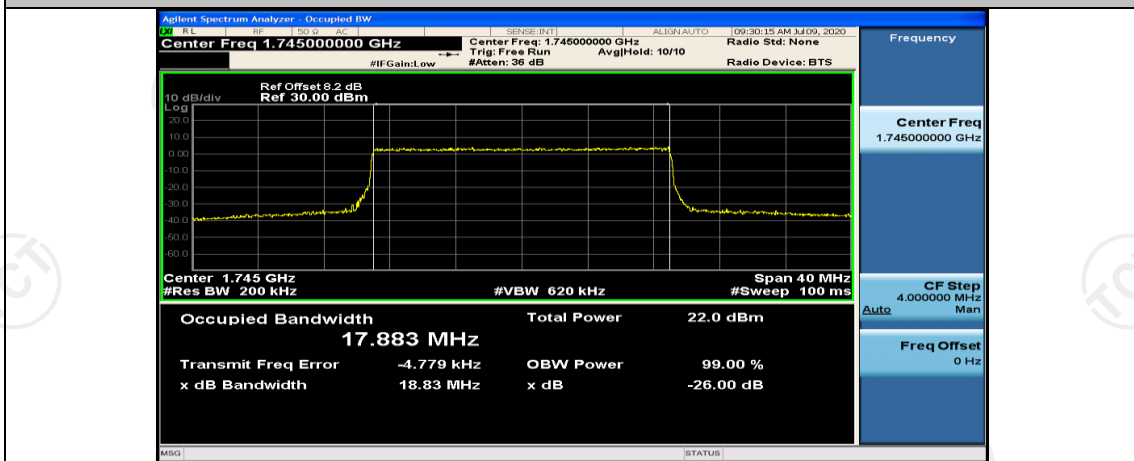

## Channel Bandwidth: 20 MHz

(Channel Bandwidth:20 MHz)\_MCH\_16QAM\_100RB#0

(Channel Bandwidth:20 MHz)\_HCH\_16QAM\_100RB#0

## Appendix D: Band Edge