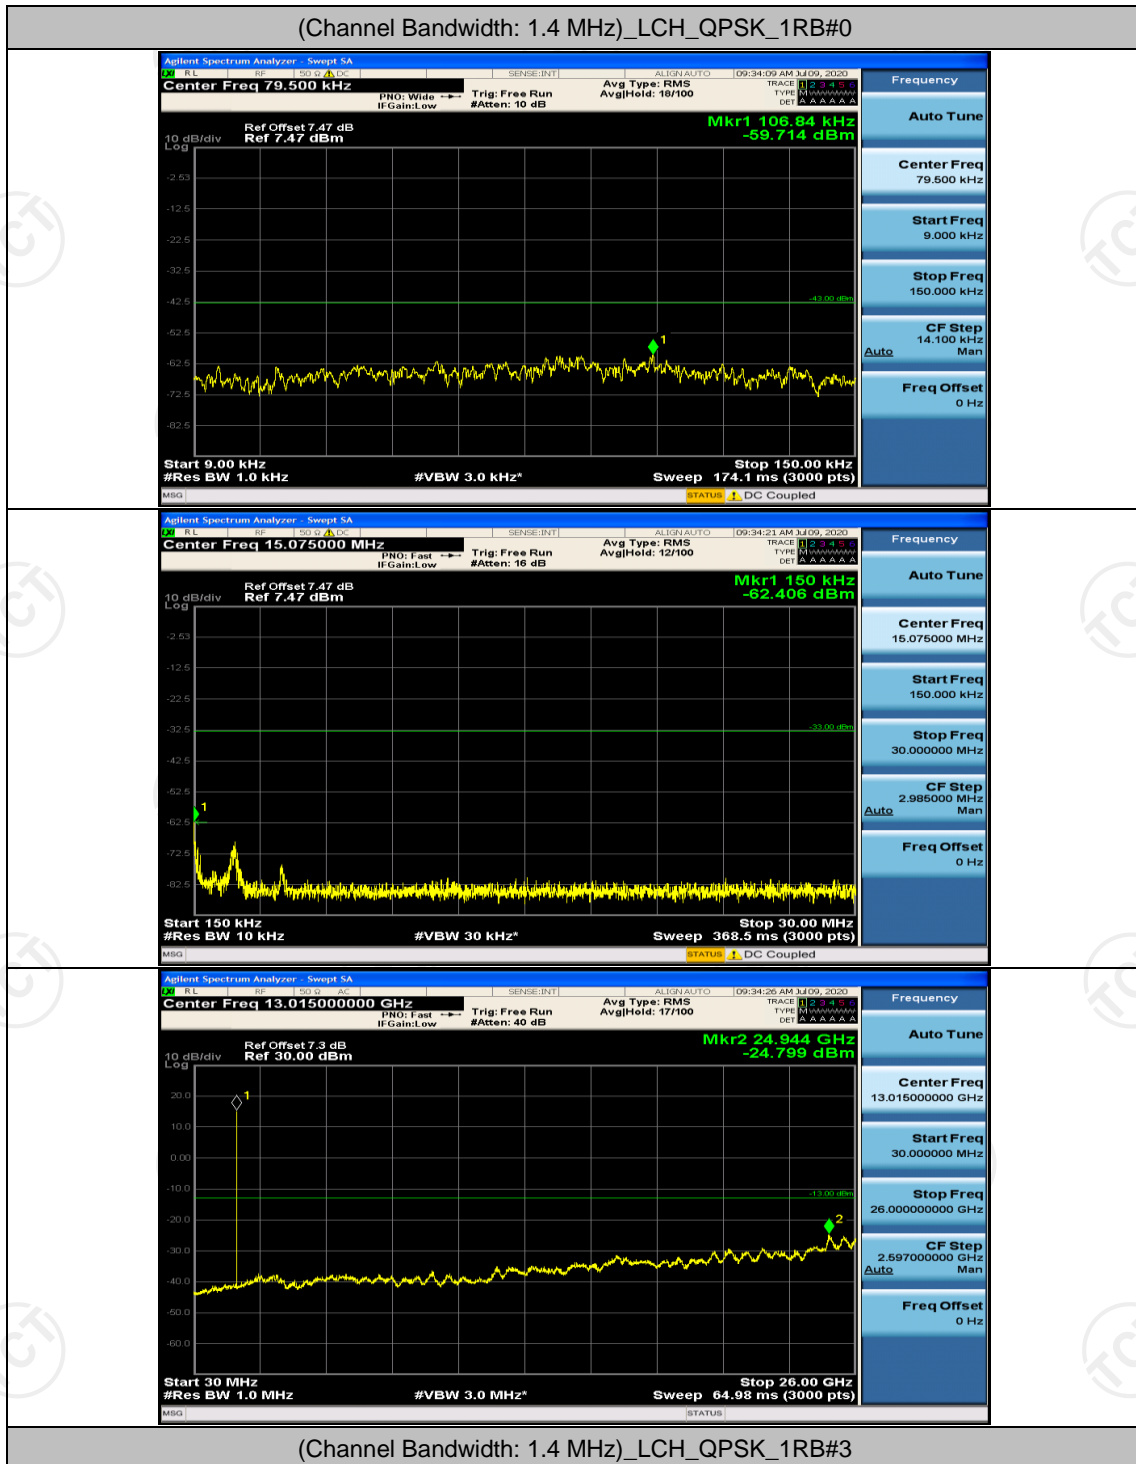

Appendix E: Conducted Spurious Emission

Test Graphs

Channel Bandwidth: 1.4 MHz