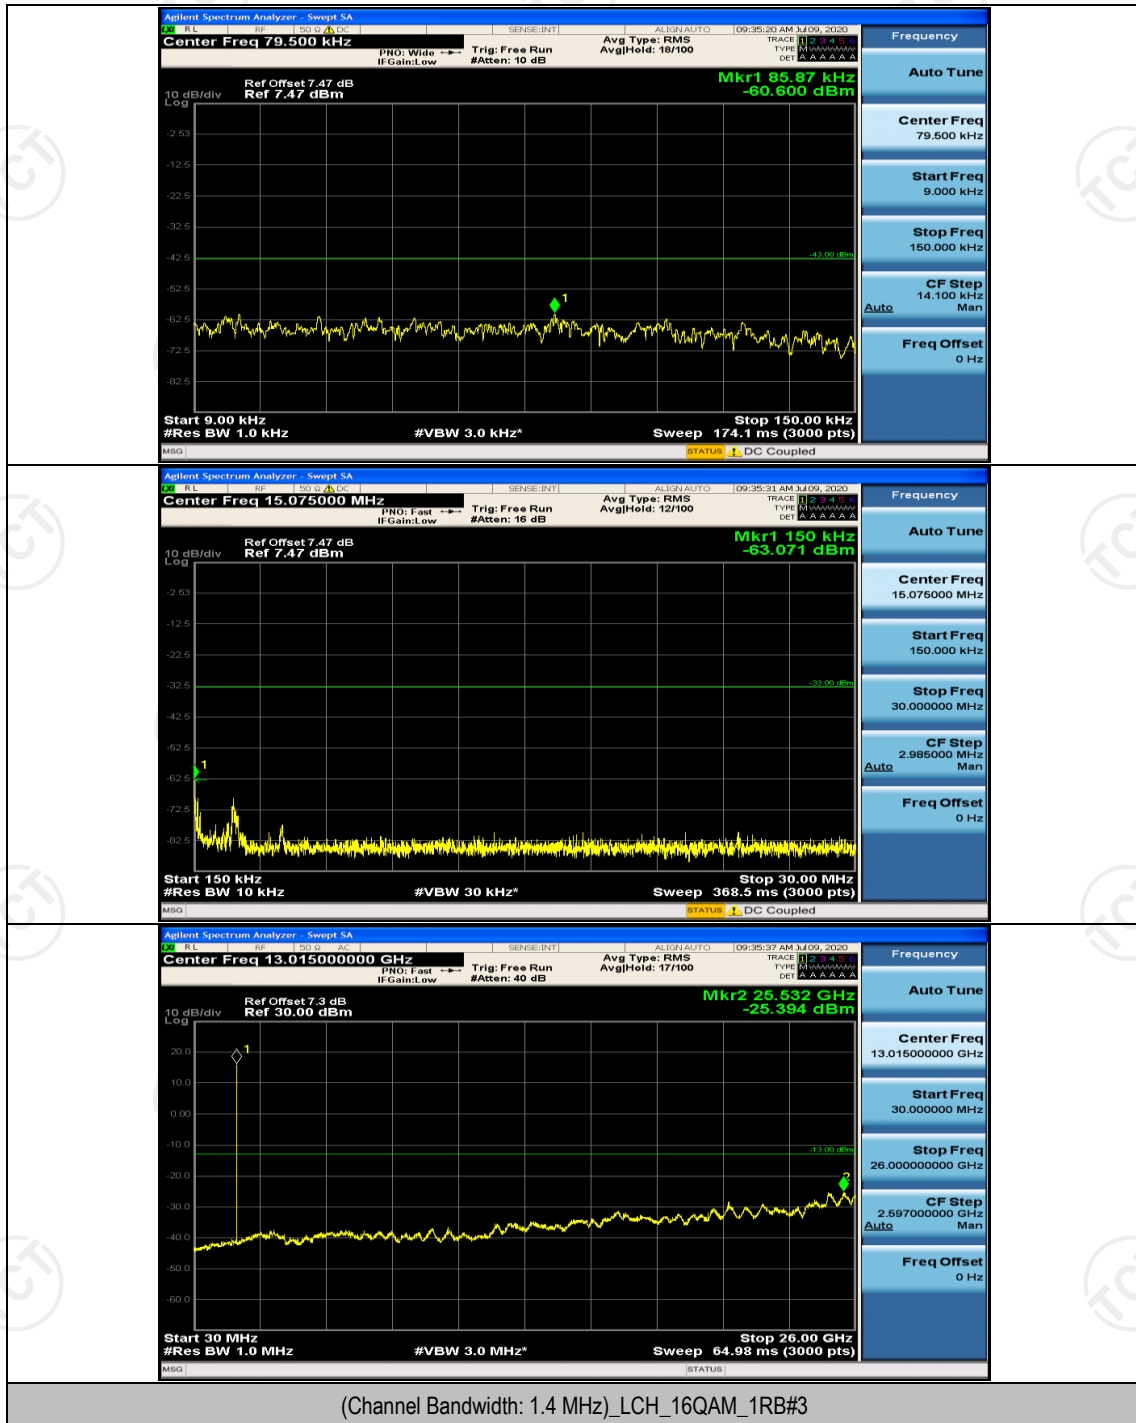

## Appendix E: Conducted Spurious Emission

### Test Graphs

Channel Bandwidth: 1.4 MHz

(Channel Bandwidth: 1.4 MHz)\_HCH\_QPSK\_1RB#5

**Channel Bandwidth: 3 MHz**

(Channel Bandwidth: 3 MHz)\_LCH\_QPSK\_1RB#0