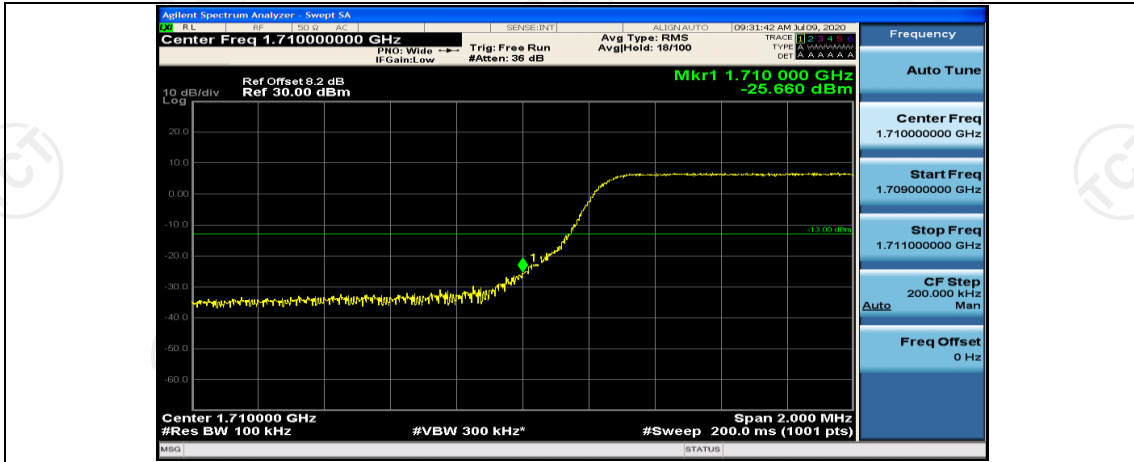

(Channel Bandwidth: 5 MHz)_LCH_QPSK_25RB#0