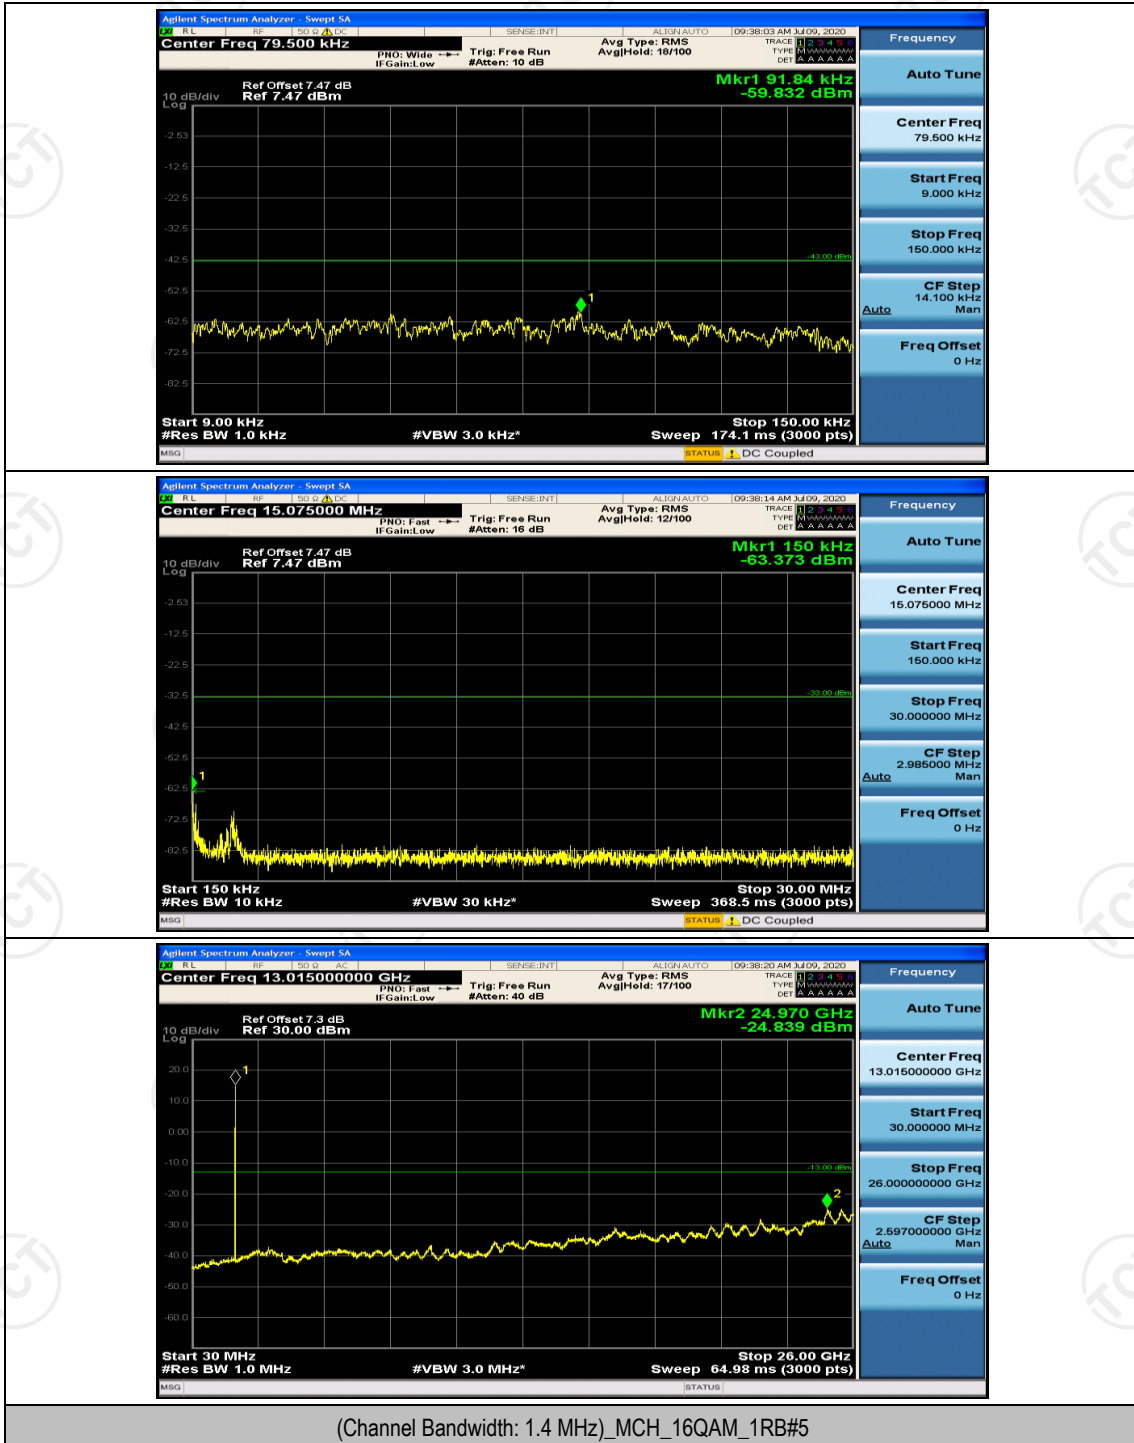

## Appendix E: Conducted Spurious Emission

### Test Graphs

Channel Bandwidth: 1.4 MHz

(Channel Bandwidth: 1.4 MHz)\_HCH\_QPSK\_1RB#5

**Channel Bandwidth: 3 MHz**

(Channel Bandwidth: 3 MHz)\_LCH\_QPSK\_1RB#0