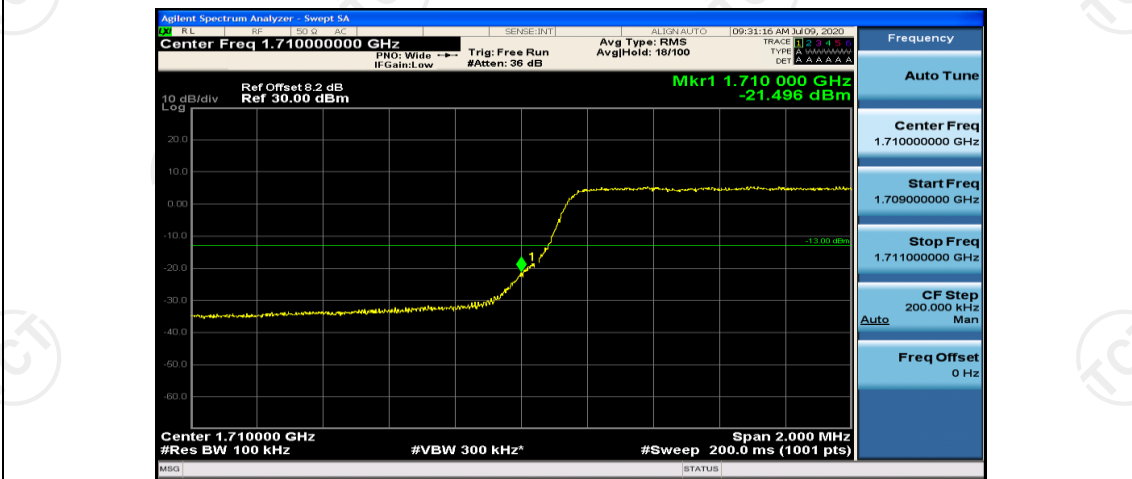

### Test Graphs

Channel Bandwidth: 1.4 MHz

(Channel Bandwidth: 1.4 MHz)\_LCH\_QPSK\_6RB#0

(Channel Bandwidth: 1.4 MHz)\_HCH\_QPSK\_6RB#0

(Channel Bandwidth: 1.4 MHz)\_LCH\_16QAM\_6RB#0

(Channel Bandwidth: 1.4 MHz)\_HCH\_16QAM\_6RB#0

## Channel Bandwidth: 3 MHz

(Channel Bandwidth: 3 MHz)\_HCH\_QPSK\_15RB#0

(Channel Bandwidth: 3 MHz)\_LCH\_16QAM\_15RB#0

(Channel Bandwidth: 3 MHz)\_HCH\_16QAM\_15RB#0