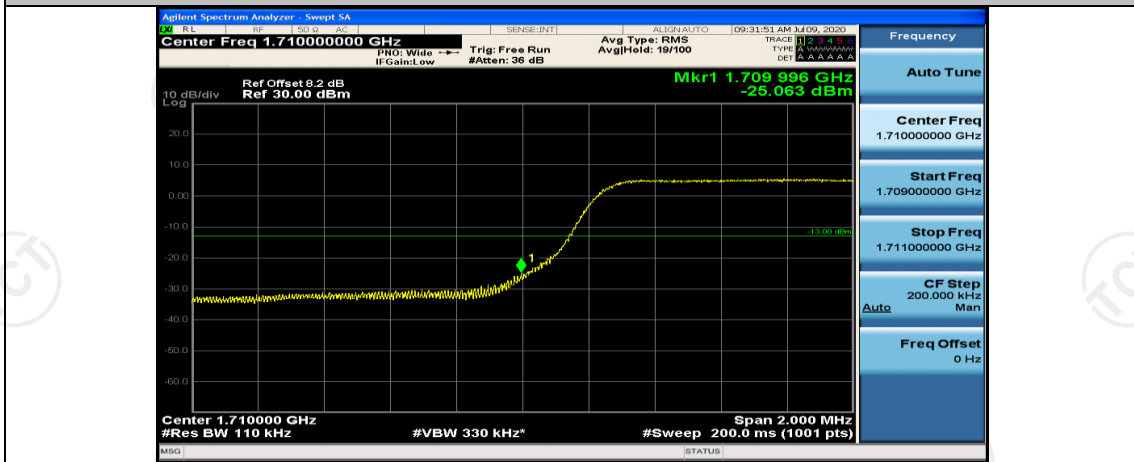

## Channel Bandwidth: 5 MHz

(Channel Bandwidth: 5 MHz)\_LCH\_QPSK\_25RB#0

(Channel Bandwidth: 5 MHz)\_HCH\_QPSK\_25RB#0

(Channel Bandwidth: 5 MHz)\_LCH\_16QAM\_25RB#0

(Channel Bandwidth: 5 MHz)\_HCH\_16QAM\_25RB#0

## Channel Bandwidth: 10 MHz