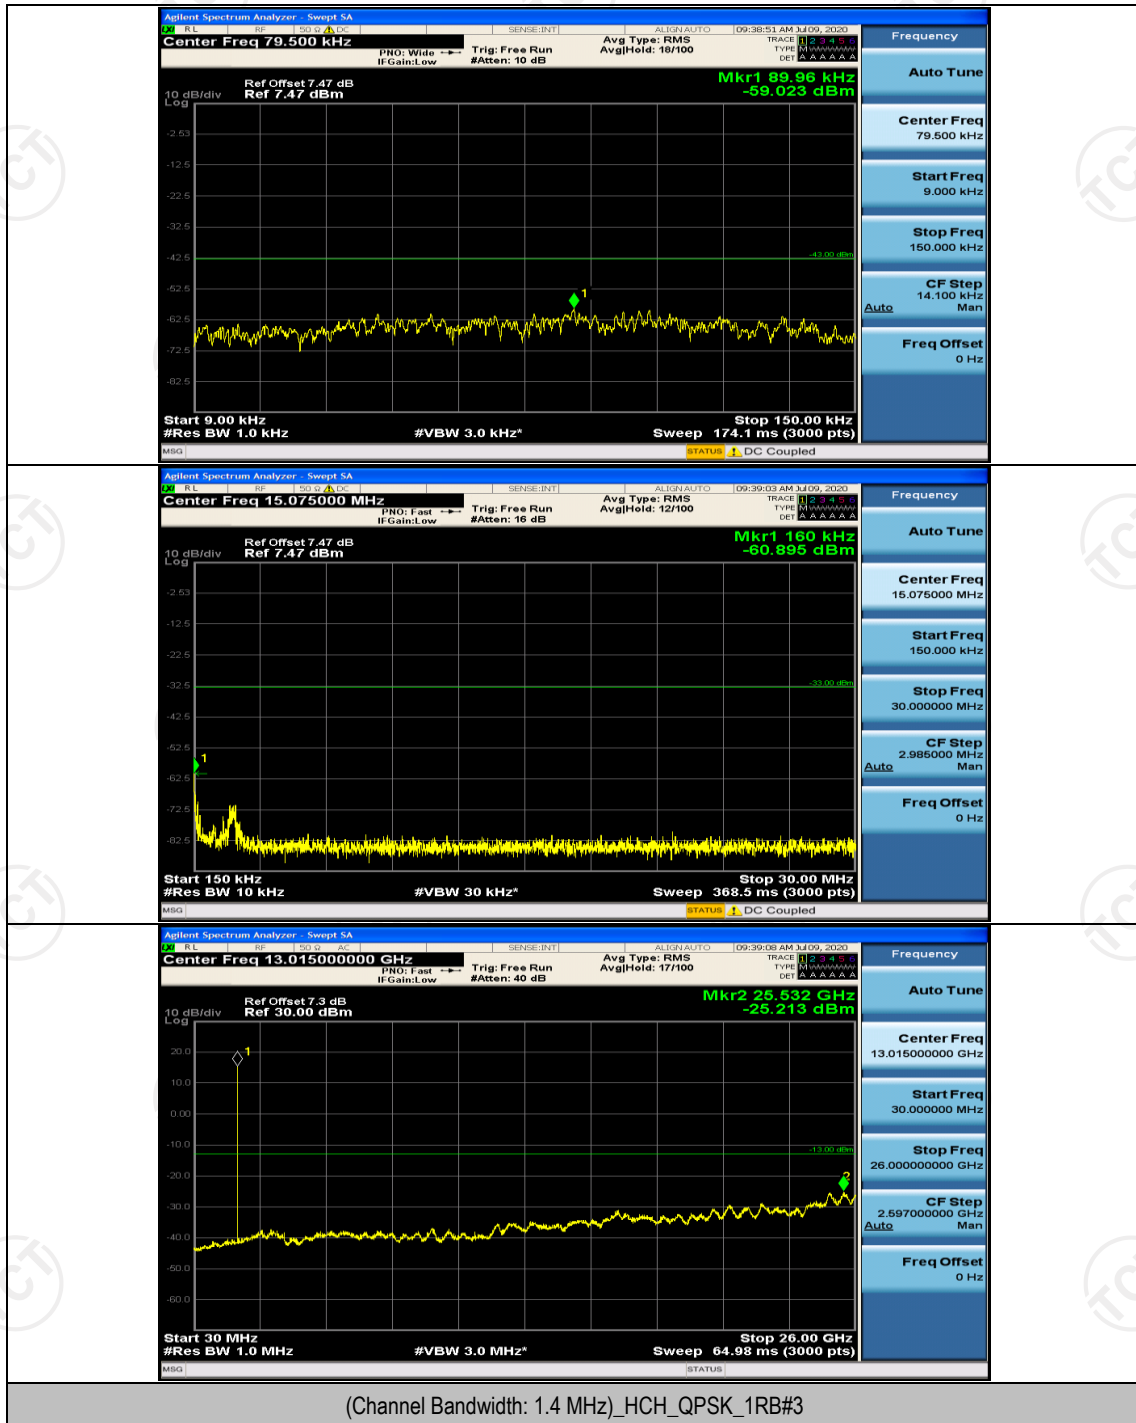

## Appendix E: Conducted Spurious Emission

### Test Graphs

Channel Bandwidth: 1.4 MHz

(Channel Bandwidth: 1.4 MHz)\_HCH\_QPSK\_1RB#5

**Channel Bandwidth: 3 MHz**

(Channel Bandwidth: 3 MHz)\_LCH\_QPSK\_1RB#0