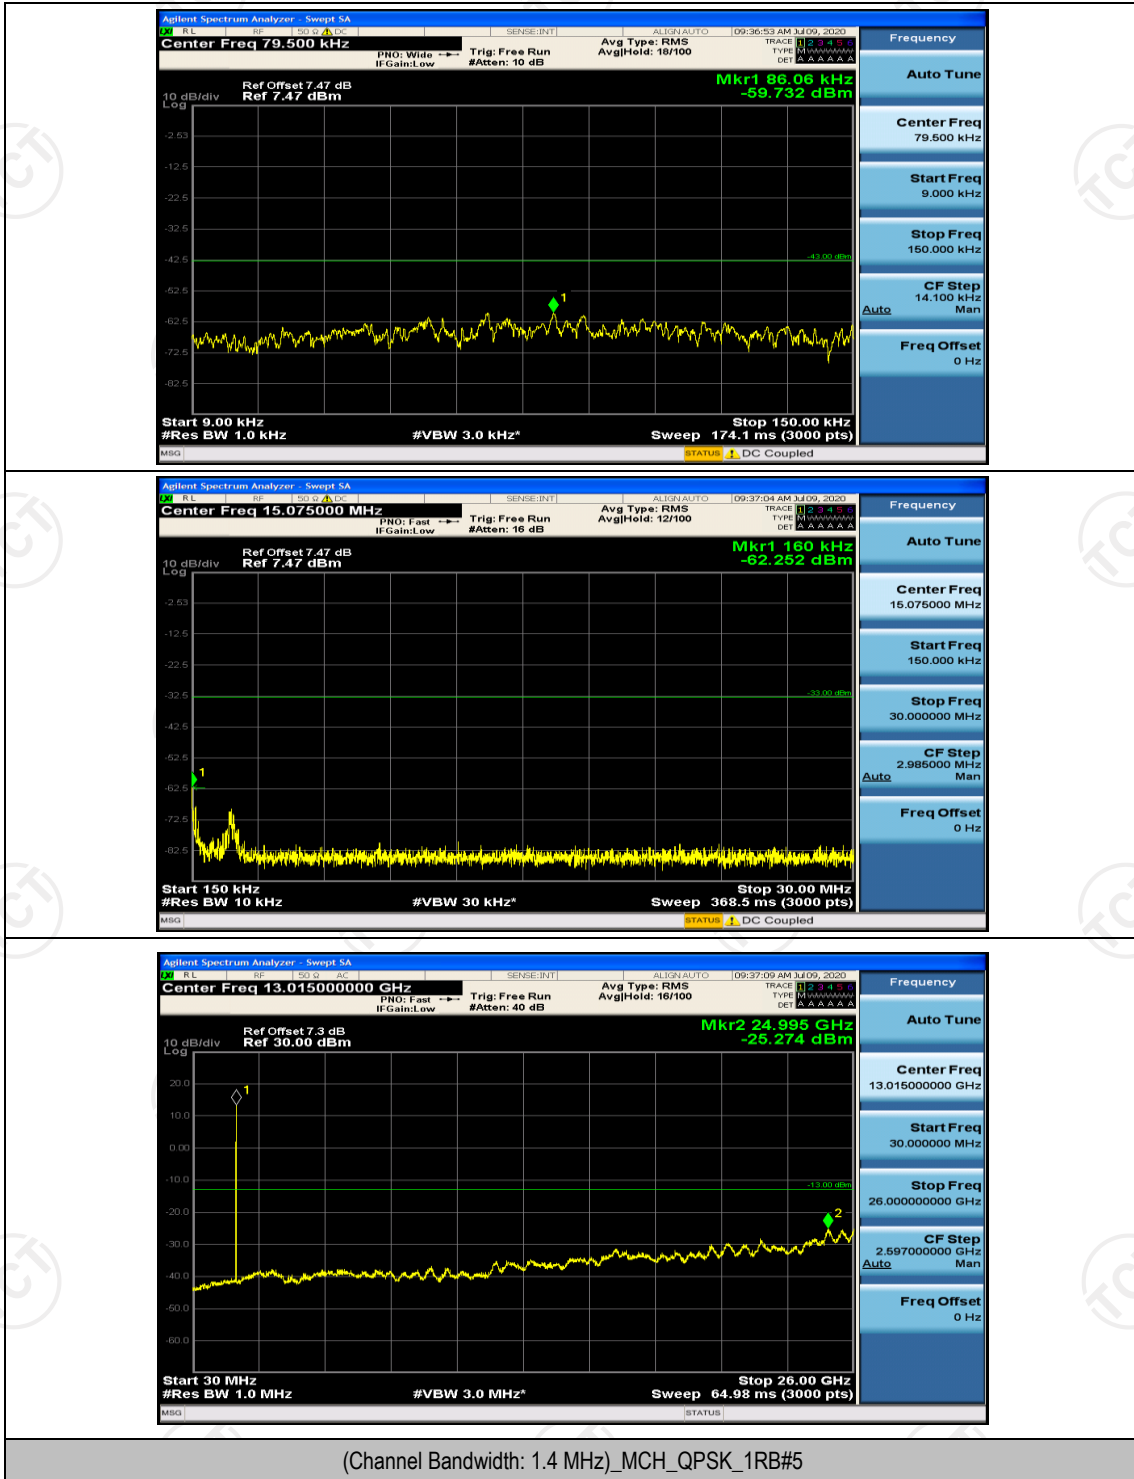

## Appendix E: Conducted Spurious Emission

### Test Graphs

Channel Bandwidth: 1.4 MHz

(Channel Bandwidth: 1.4 MHz)\_HCH\_QPSK\_1RB#5

**Channel Bandwidth: 3 MHz**

(Channel Bandwidth: 3 MHz)\_LCH\_QPSK\_1RB#0