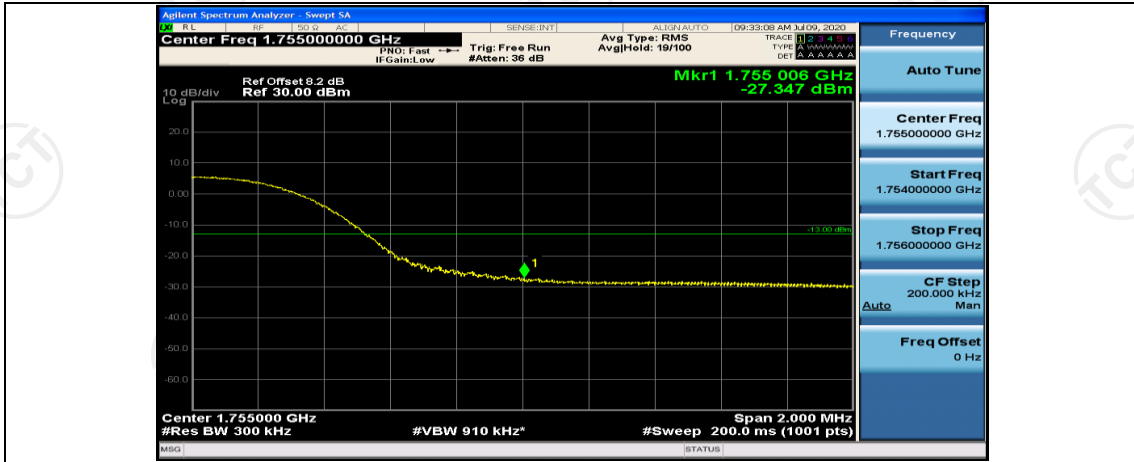

(Channel Bandwidth:15 MHz)_HCH_QPSK_75RB#0