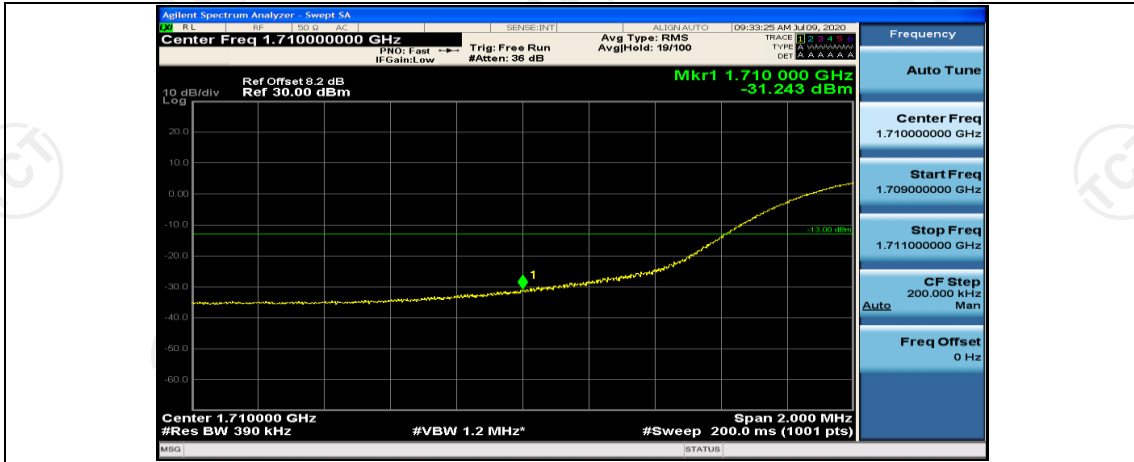

(Channel Bandwidth:20 MHz)_LCH_QPSK_100RB#0