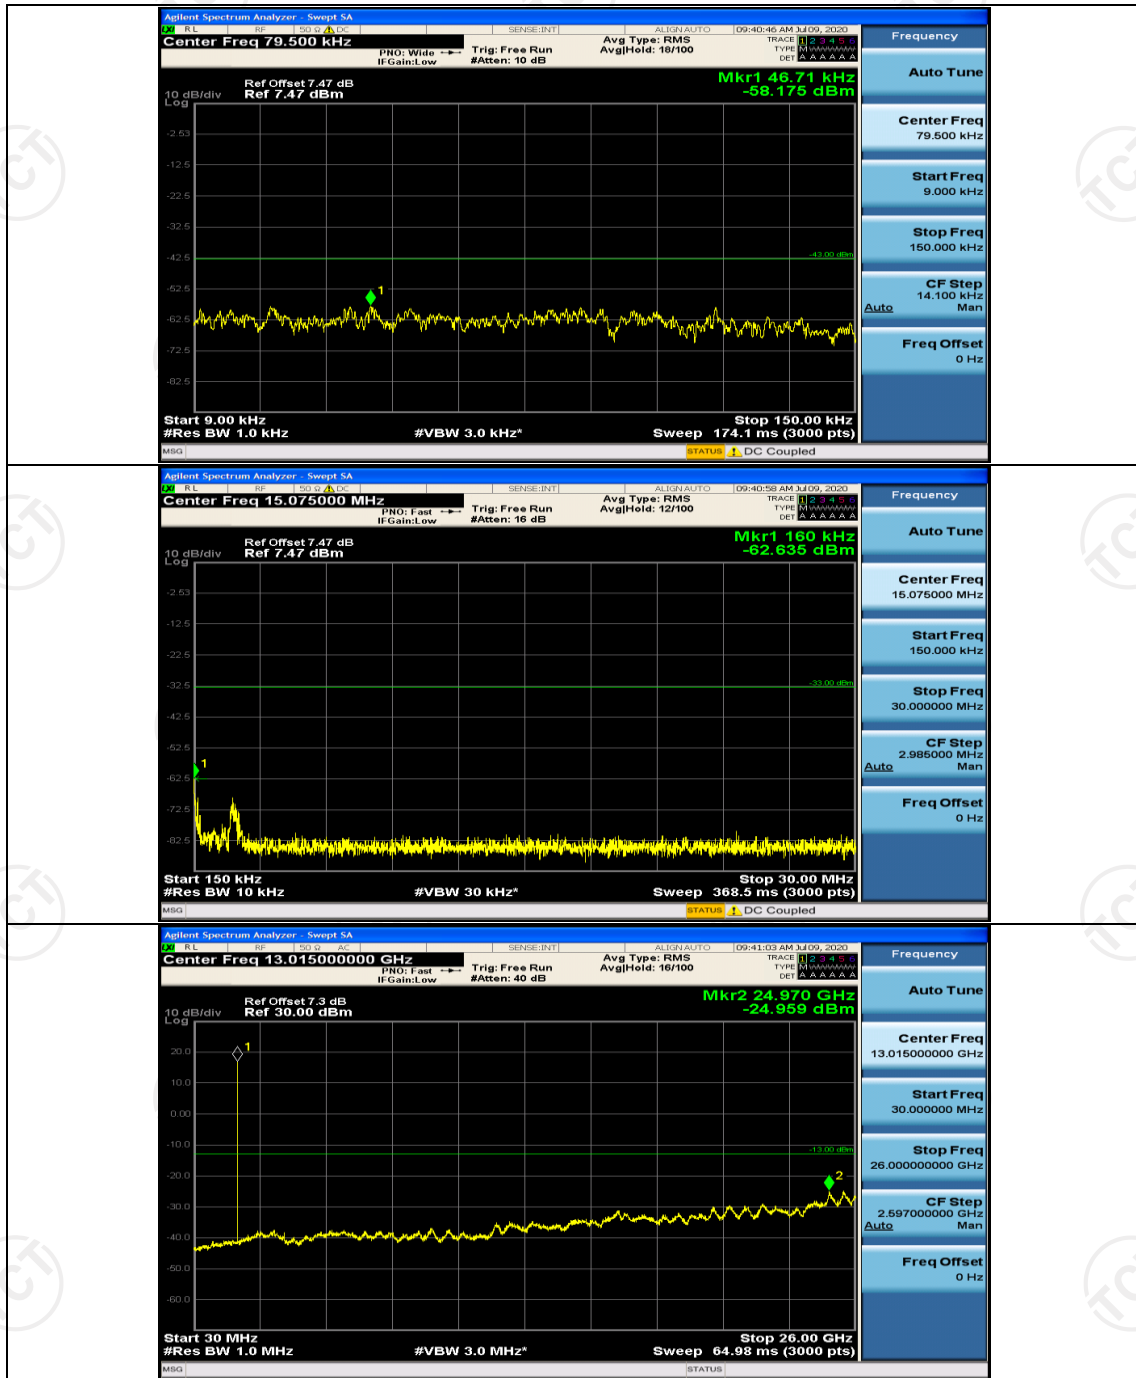

## Appendix E: Conducted Spurious Emission

### Test Graphs

Channel Bandwidth: 1.4 MHz

(Channel Bandwidth: 1.4 MHz)\_HCH\_QPSK\_1RB#5

**Channel Bandwidth: 3 MHz**

(Channel Bandwidth: 3 MHz)\_LCH\_QPSK\_1RB#0