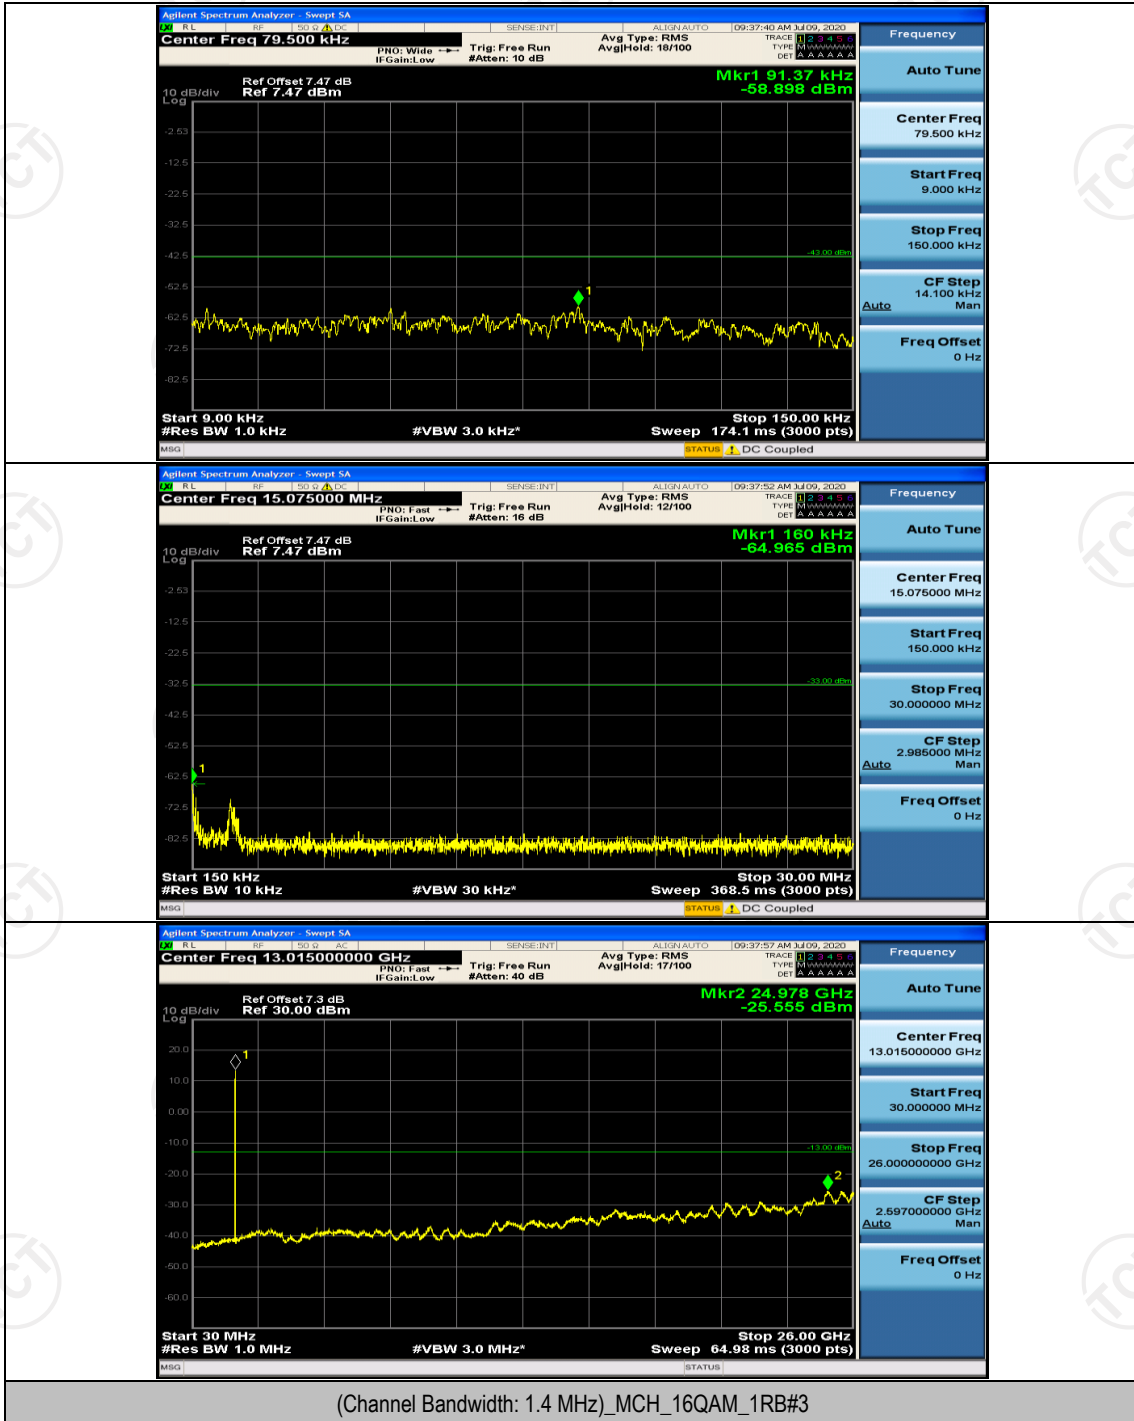

## Appendix E: Conducted Spurious Emission

### Test Graphs

Channel Bandwidth: 1.4 MHz

(Channel Bandwidth: 1.4 MHz)\_HCH\_QPSK\_1RB#5

**Channel Bandwidth: 3 MHz**

(Channel Bandwidth: 3 MHz)\_LCH\_QPSK\_1RB#0