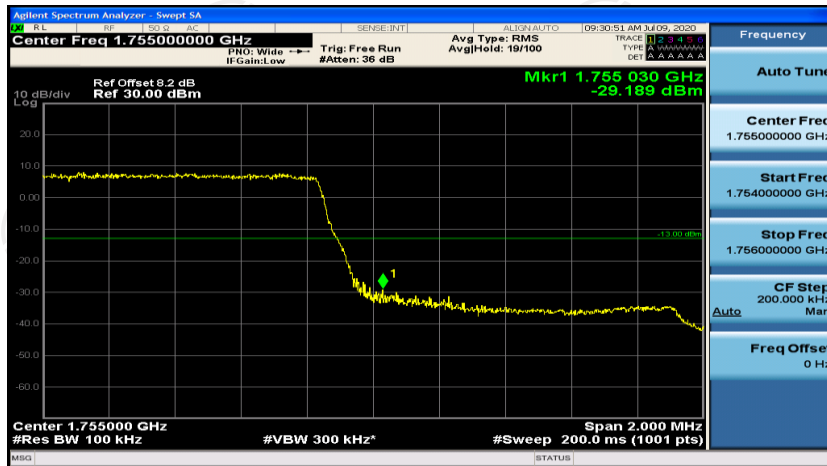

## Channel Bandwidth: 20 MHz

(Channel Bandwidth:20 MHz)\_MCH\_16QAM\_100RB#0

(Channel Bandwidth:20 MHz)\_HCH\_16QAM\_100RB#0

## Appendix D: Band Edge

### Test Graphs

Channel Bandwidth: 1.4 MHz

(Channel Bandwidth: 1.4 MHz)\_LCH\_QPSK\_6RB#0

(Channel Bandwidth: 1.4 MHz)\_HCH\_QPSK\_6RB#0

(Channel Bandwidth: 1.4 MHz)\_LCH\_16QAM\_6RB#0

(Channel Bandwidth: 1.4 MHz)\_HCH\_16QAM\_6RB#0