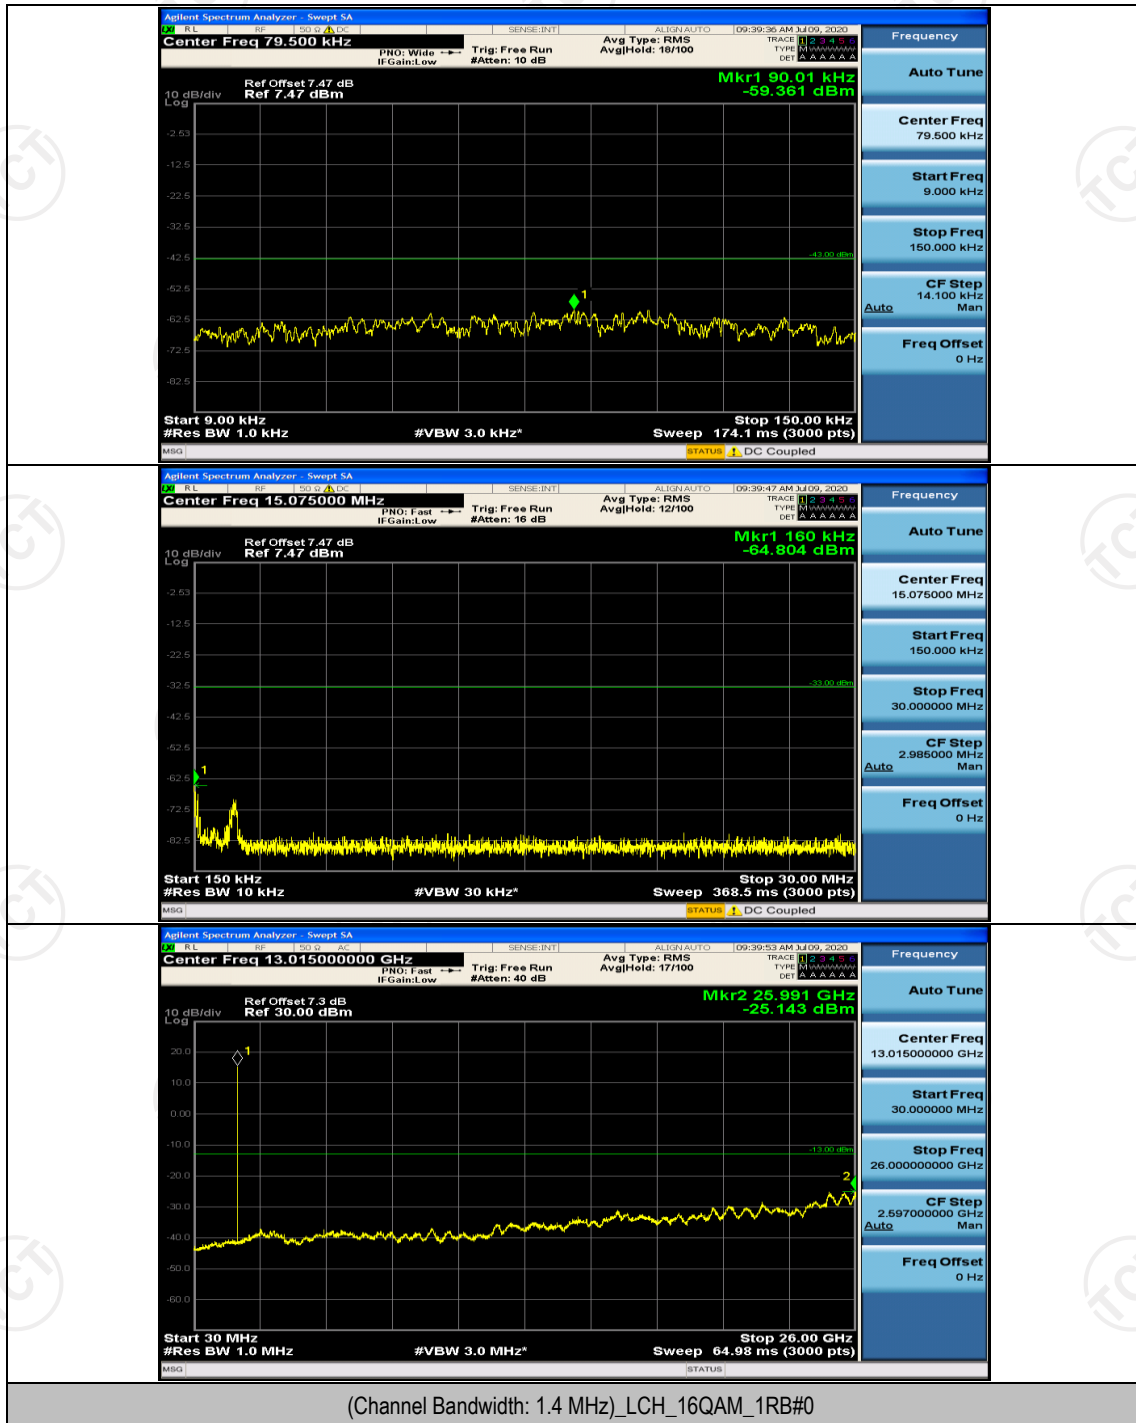

## Appendix E: Conducted Spurious Emission

### Test Graphs

Channel Bandwidth: 1.4 MHz

(Channel Bandwidth: 1.4 MHz)\_HCH\_QPSK\_1RB#5

**Channel Bandwidth: 3 MHz**

(Channel Bandwidth: 3 MHz)\_LCH\_QPSK\_1RB#0