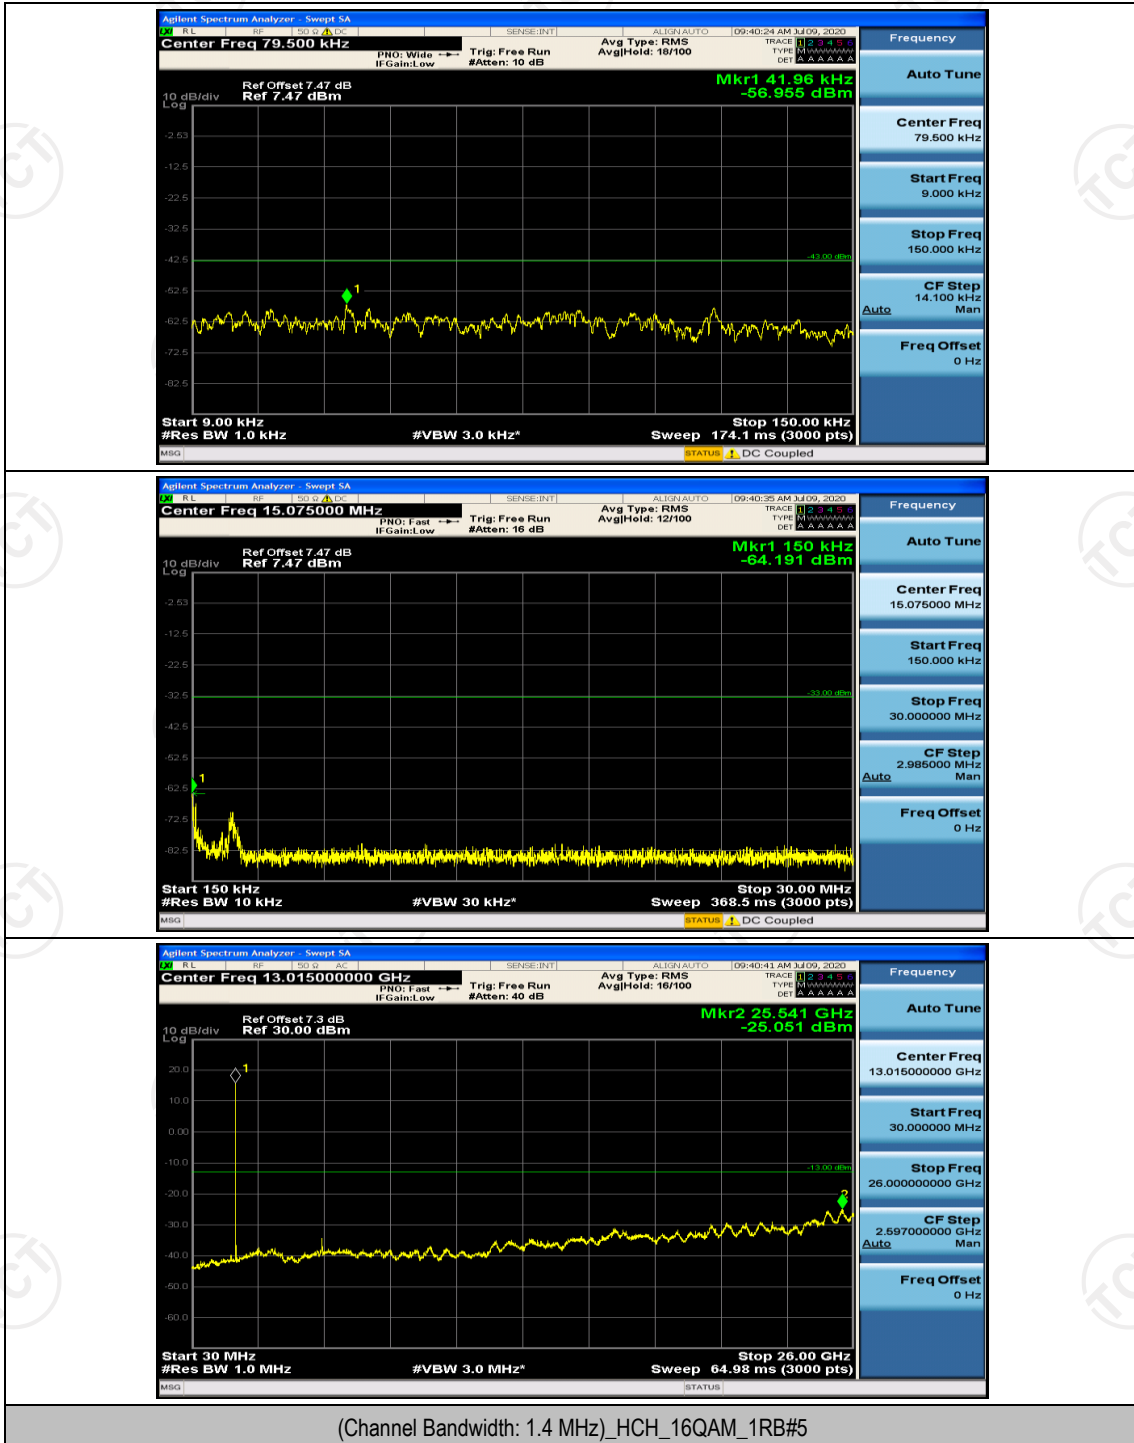

## Appendix E: Conducted Spurious Emission

### Test Graphs

Channel Bandwidth: 1.4 MHz

(Channel Bandwidth: 1.4 MHz)\_HCH\_QPSK\_1RB#5

**Channel Bandwidth: 3 MHz**

(Channel Bandwidth: 3 MHz)\_LCH\_QPSK\_1RB#0