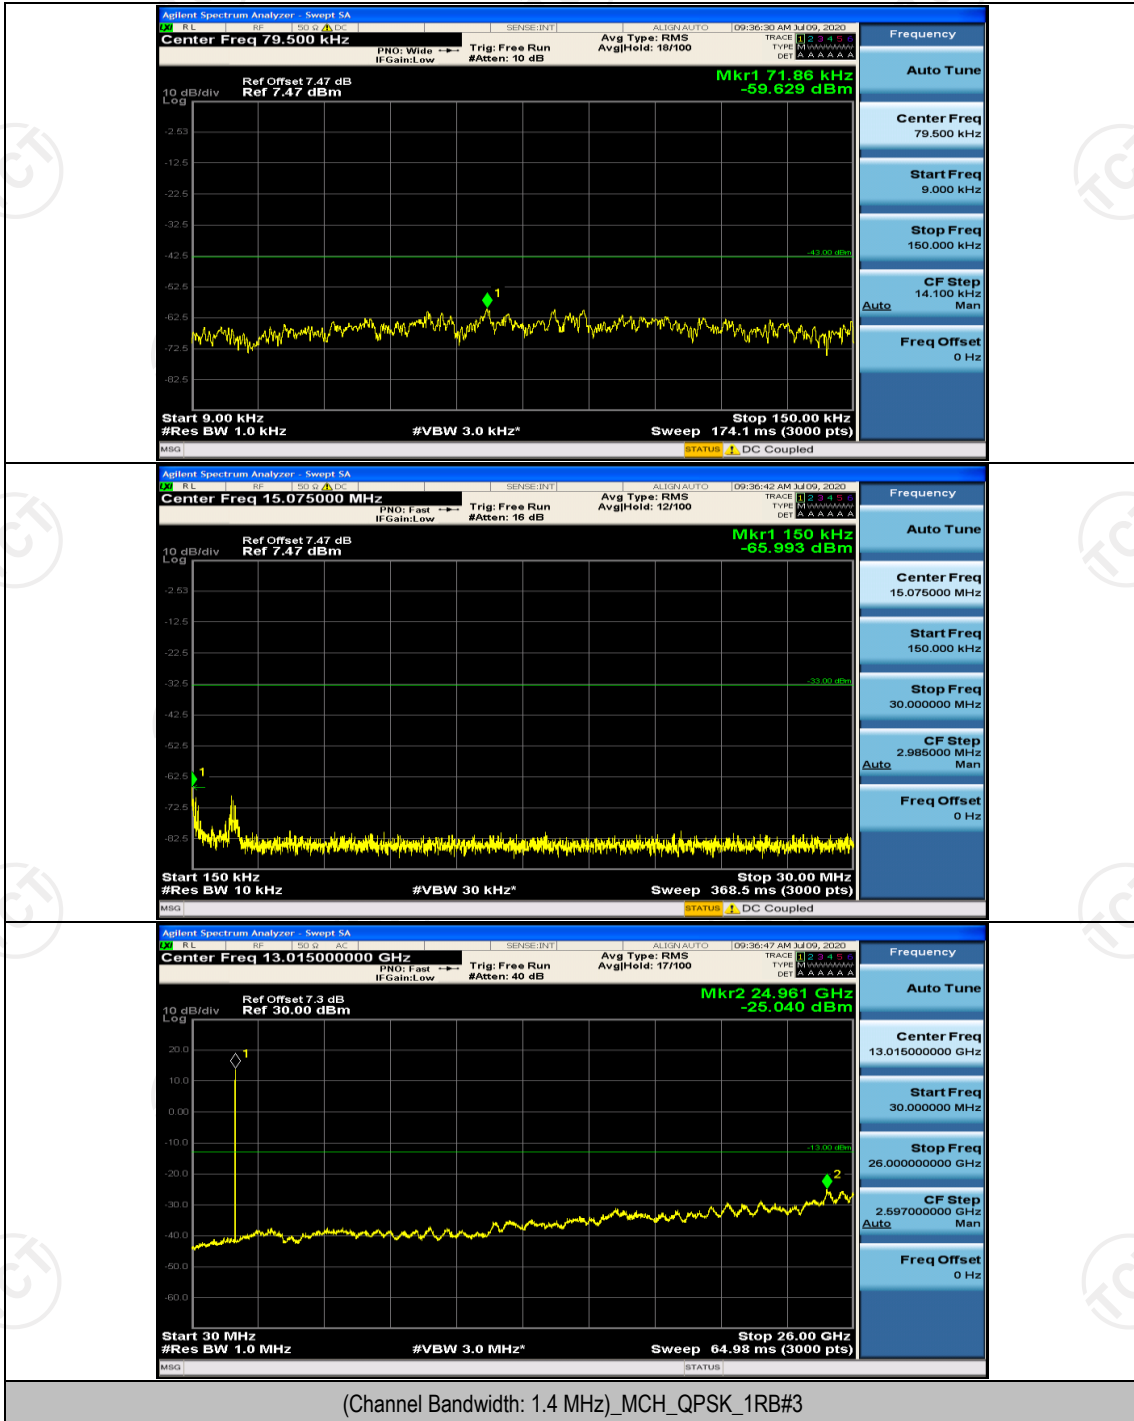

## Appendix E: Conducted Spurious Emission

### Test Graphs

Channel Bandwidth: 1.4 MHz

(Channel Bandwidth: 1.4 MHz)\_HCH\_QPSK\_1RB#5

**Channel Bandwidth: 3 MHz**

(Channel Bandwidth: 3 MHz)\_LCH\_QPSK\_1RB#0