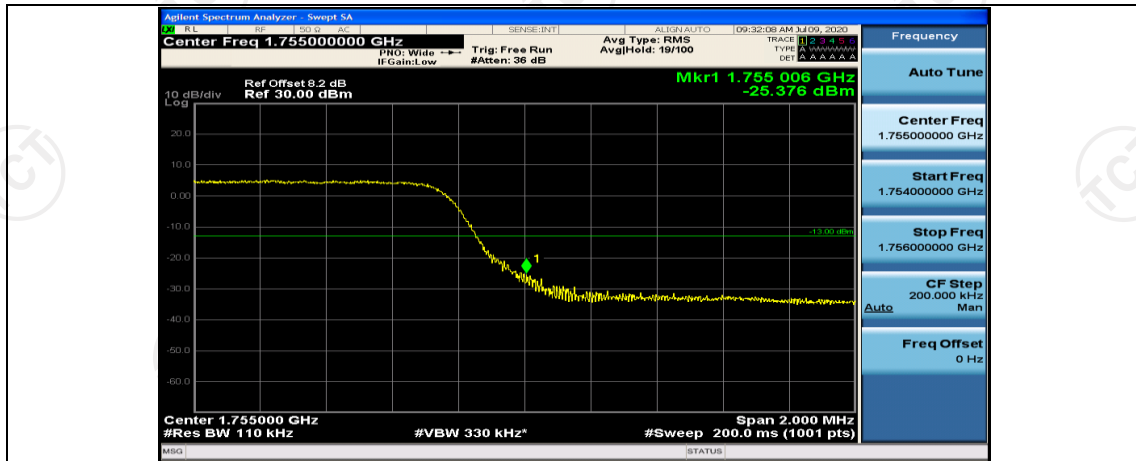

## Channel Bandwidth: 5 MHz

(Channel Bandwidth: 5 MHz)\_LCH\_QPSK\_25RB#0

(Channel Bandwidth: 5 MHz)\_HCH\_QPSK\_25RB#0

(Channel Bandwidth: 5 MHz)\_LCH\_16QAM\_25RB#0

(Channel Bandwidth: 5 MHz)\_HCH\_16QAM\_25RB#0

## Channel Bandwidth: 10 MHz