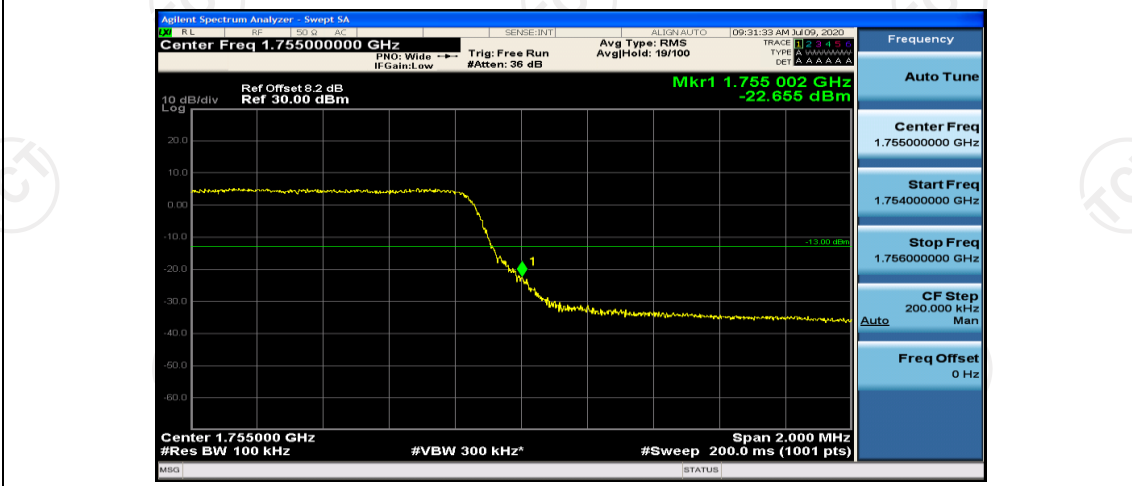

## Channel Bandwidth: 3 MHz

(Channel Bandwidth: 3 MHz)\_HCH\_QPSK\_15RB#0

(Channel Bandwidth: 3 MHz)\_LCH\_16QAM\_15RB#0

(Channel Bandwidth: 3 MHz)\_HCH\_16QAM\_15RB#0

## Channel Bandwidth: 10 MHz