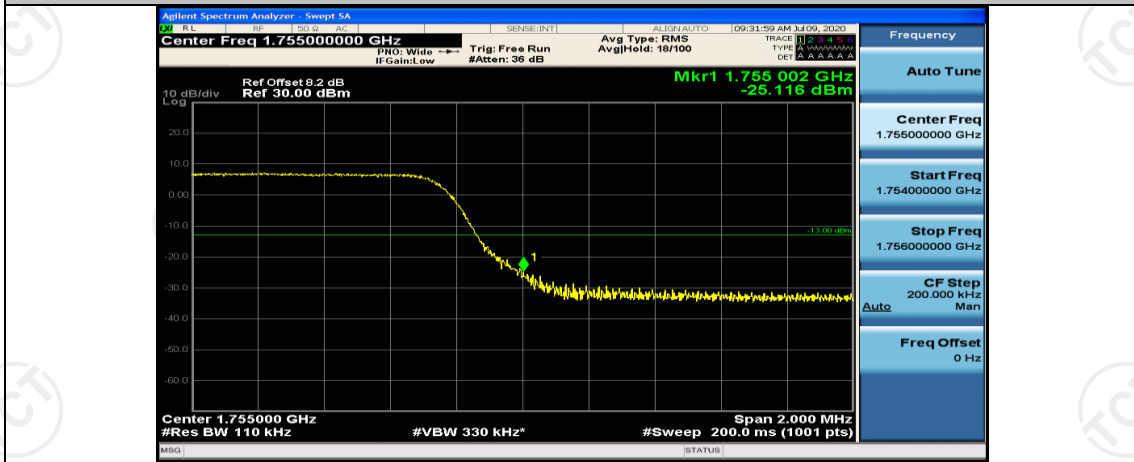

## Channel Bandwidth: 3 MHz

(Channel Bandwidth: 3 MHz)\_HCH\_QPSK\_15RB#0

(Channel Bandwidth: 3 MHz)\_LCH\_16QAM\_15RB#0

(Channel Bandwidth: 3 MHz)\_HCH\_16QAM\_15RB#0

## Channel Bandwidth: 5 MHz

(Channel Bandwidth: 5 MHz)\_LCH\_QPSK\_25RB#0

(Channel Bandwidth: 5 MHz)\_HCH\_QPSK\_25RB#0

(Channel Bandwidth: 5 MHz)\_LCH\_16QAM\_25RB#0

(Channel Bandwidth: 5 MHz)\_HCH\_16QAM\_25RB#0

## Channel Bandwidth: 10 MHz