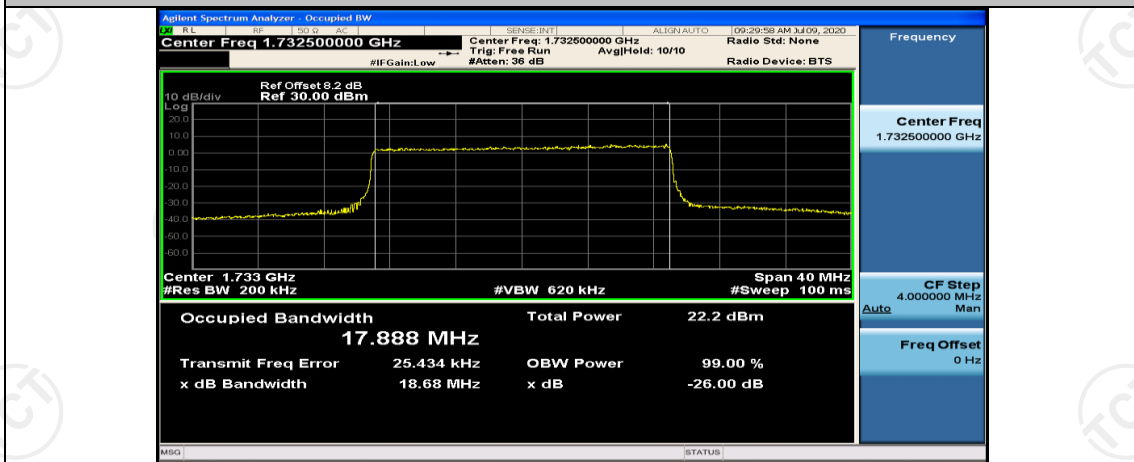

## Channel Bandwidth: 20 MHz

(Channel Bandwidth:20 MHz)\_MCH\_16QAM\_100RB#0

(Channel Bandwidth:20 MHz)\_HCH\_16QAM\_100RB#0

## Appendix D: Band Edge