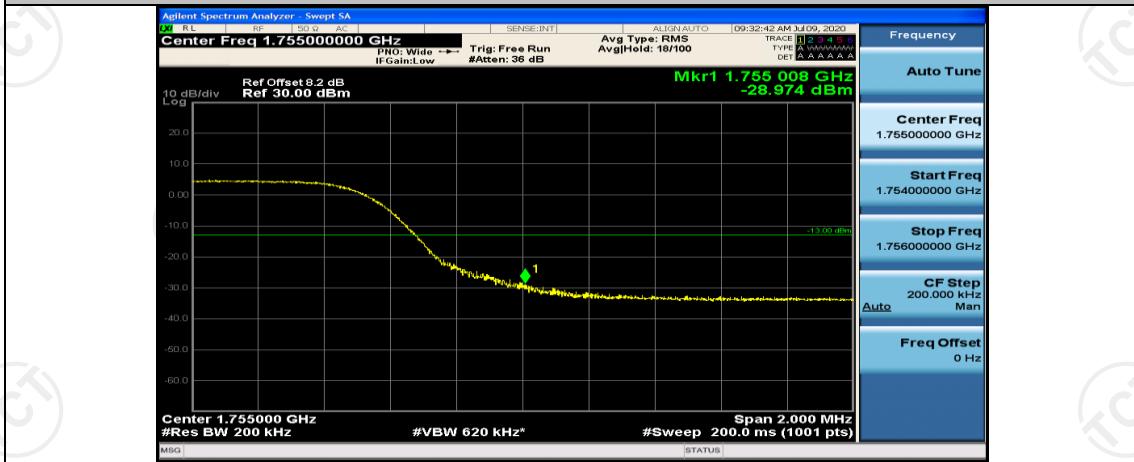

Channel Bandwidth: 10 MHz_HCH_16QAM_50RB#0