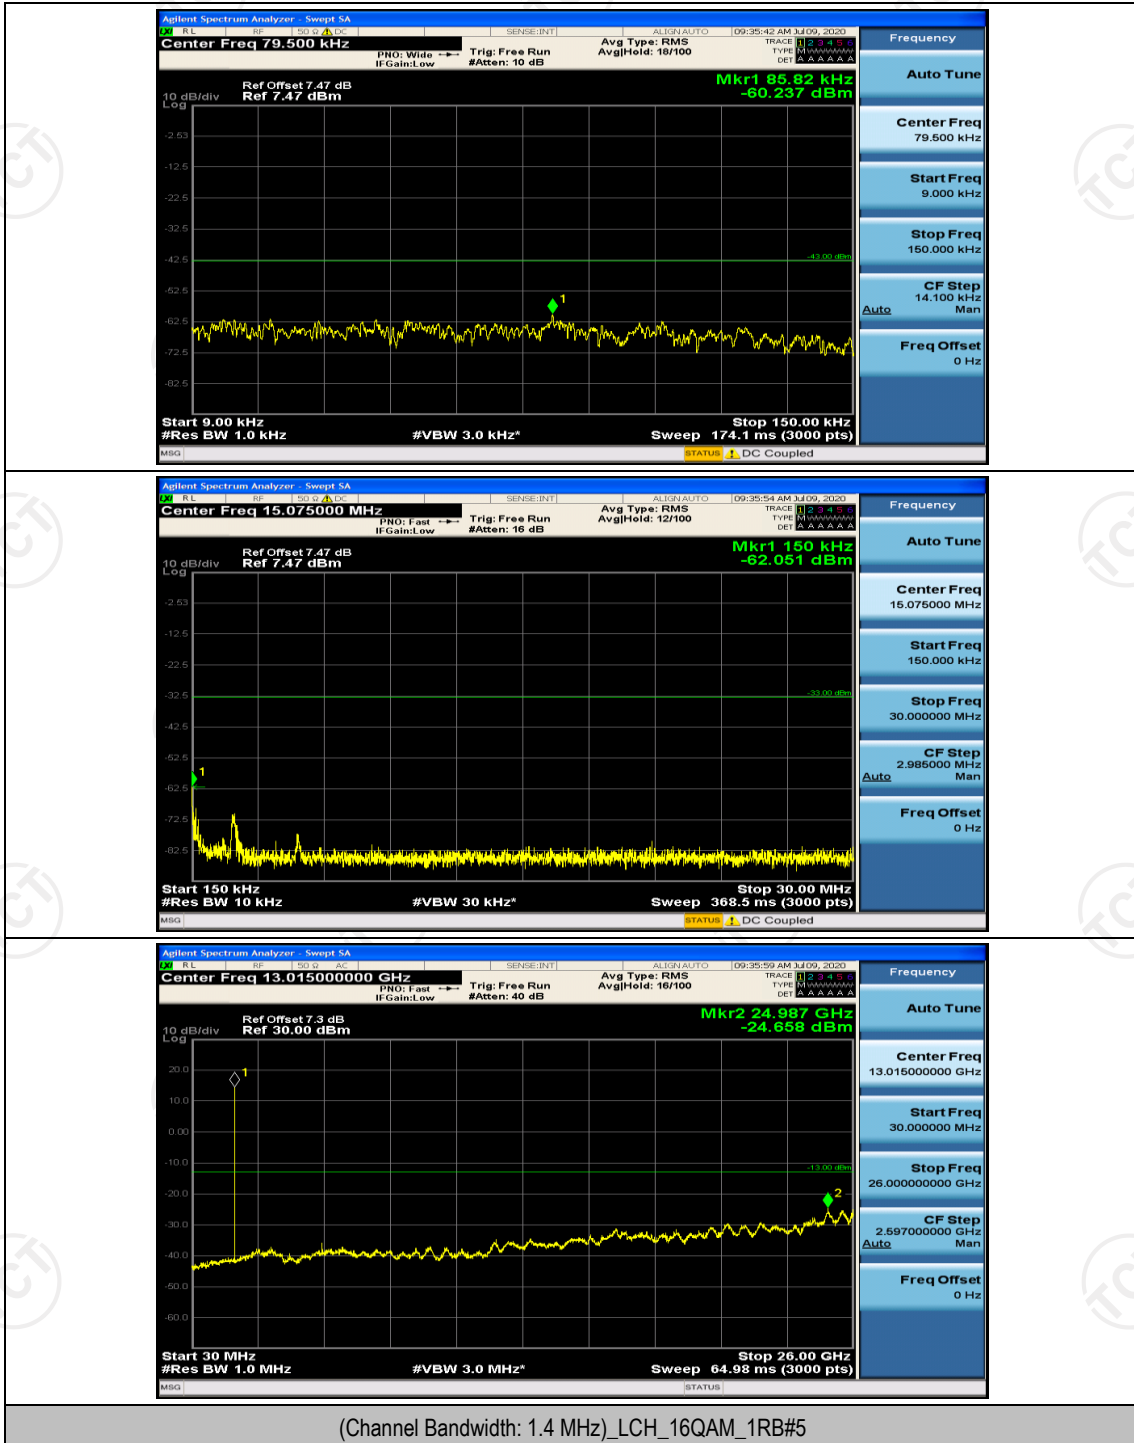

## Appendix E: Conducted Spurious Emission

### Test Graphs

Channel Bandwidth: 1.4 MHz

(Channel Bandwidth: 1.4 MHz)\_HCH\_QPSK\_1RB#5

**Channel Bandwidth: 3 MHz**

(Channel Bandwidth: 3 MHz)\_LCH\_QPSK\_1RB#0