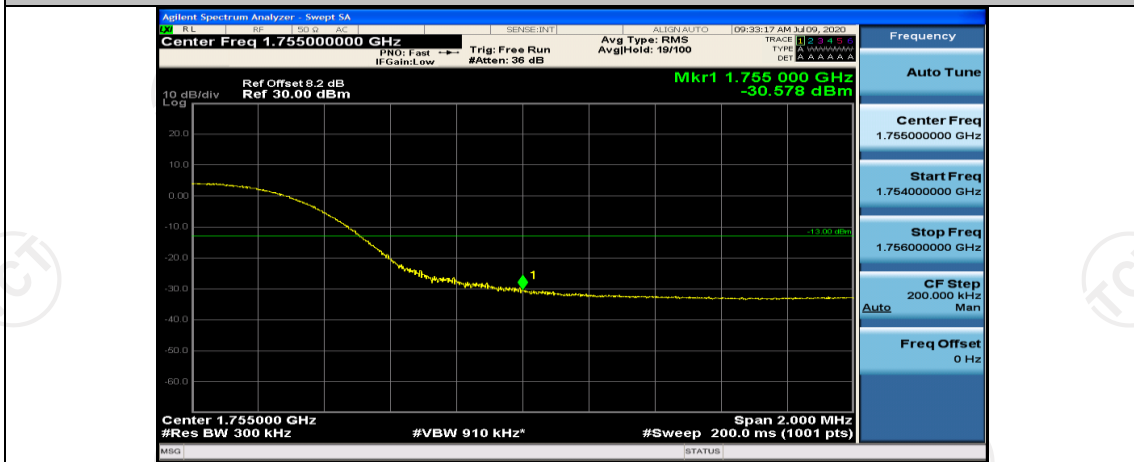

## Channel Bandwidth: 15 MHz

(Channel Bandwidth:15 MHz)\_LCH\_QPSK\_75RB#0

(Channel Bandwidth:15 MHz)\_HCH\_QPSK\_75RB#0

(Channel Bandwidth:15 MHz)\_LCH\_16QAM\_75RB#0

(Channel Bandwidth:15 MHz)\_HCH\_16QAM\_75RB#0