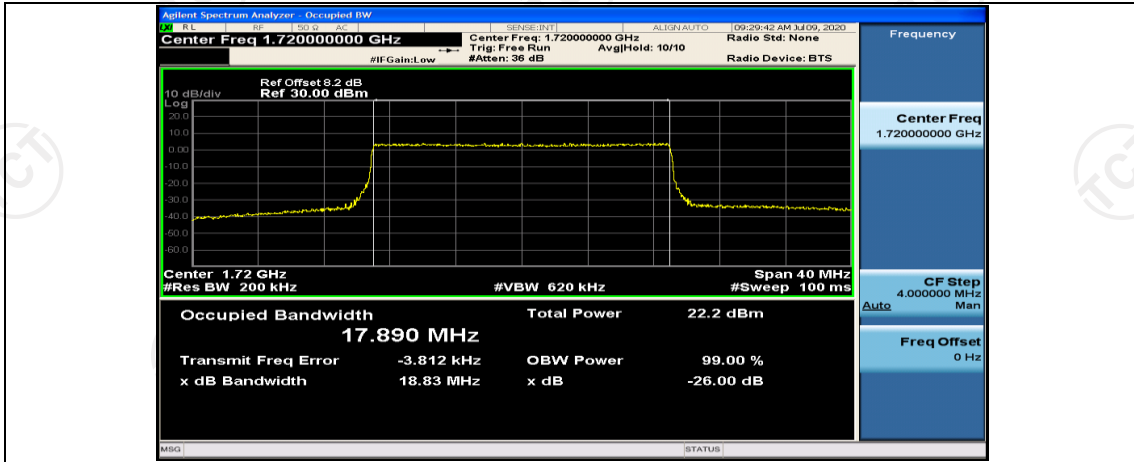

## Channel Bandwidth: 20 MHz

(Channel Bandwidth:20 MHz)\_MCH\_16QAM\_100RB#0

(Channel Bandwidth:20 MHz)\_HCH\_16QAM\_100RB#0

## Appendix D: Band Edge