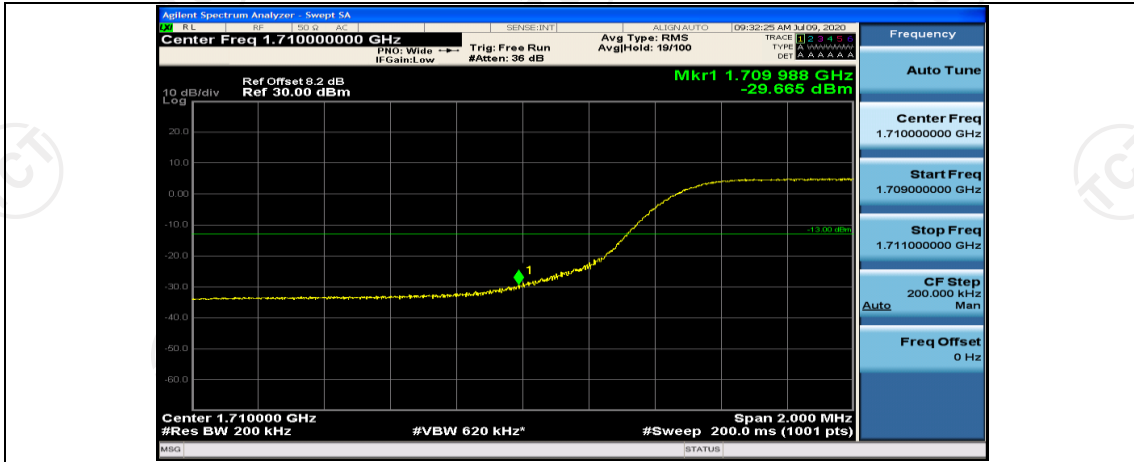

Channel Bandwidth: 15 MHz