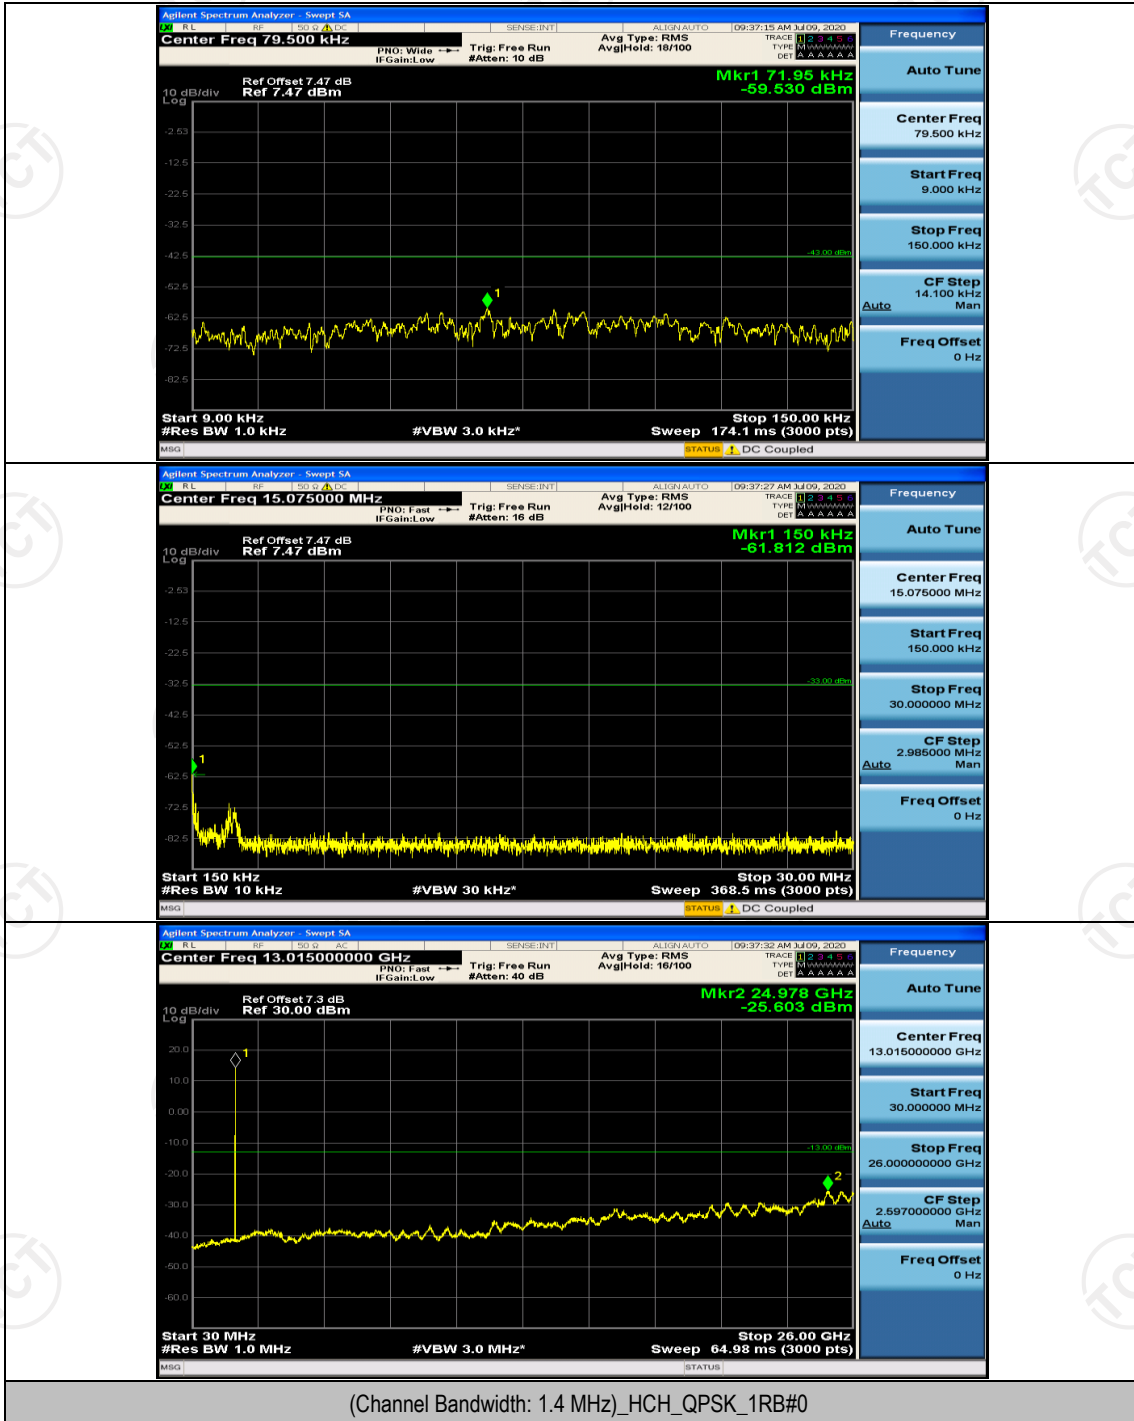

## Appendix E: Conducted Spurious Emission

### Test Graphs

Channel Bandwidth: 1.4 MHz

(Channel Bandwidth: 1.4 MHz)\_HCH\_QPSK\_1RB#5

**Channel Bandwidth: 3 MHz**

(Channel Bandwidth: 3 MHz)\_LCH\_QPSK\_1RB#0