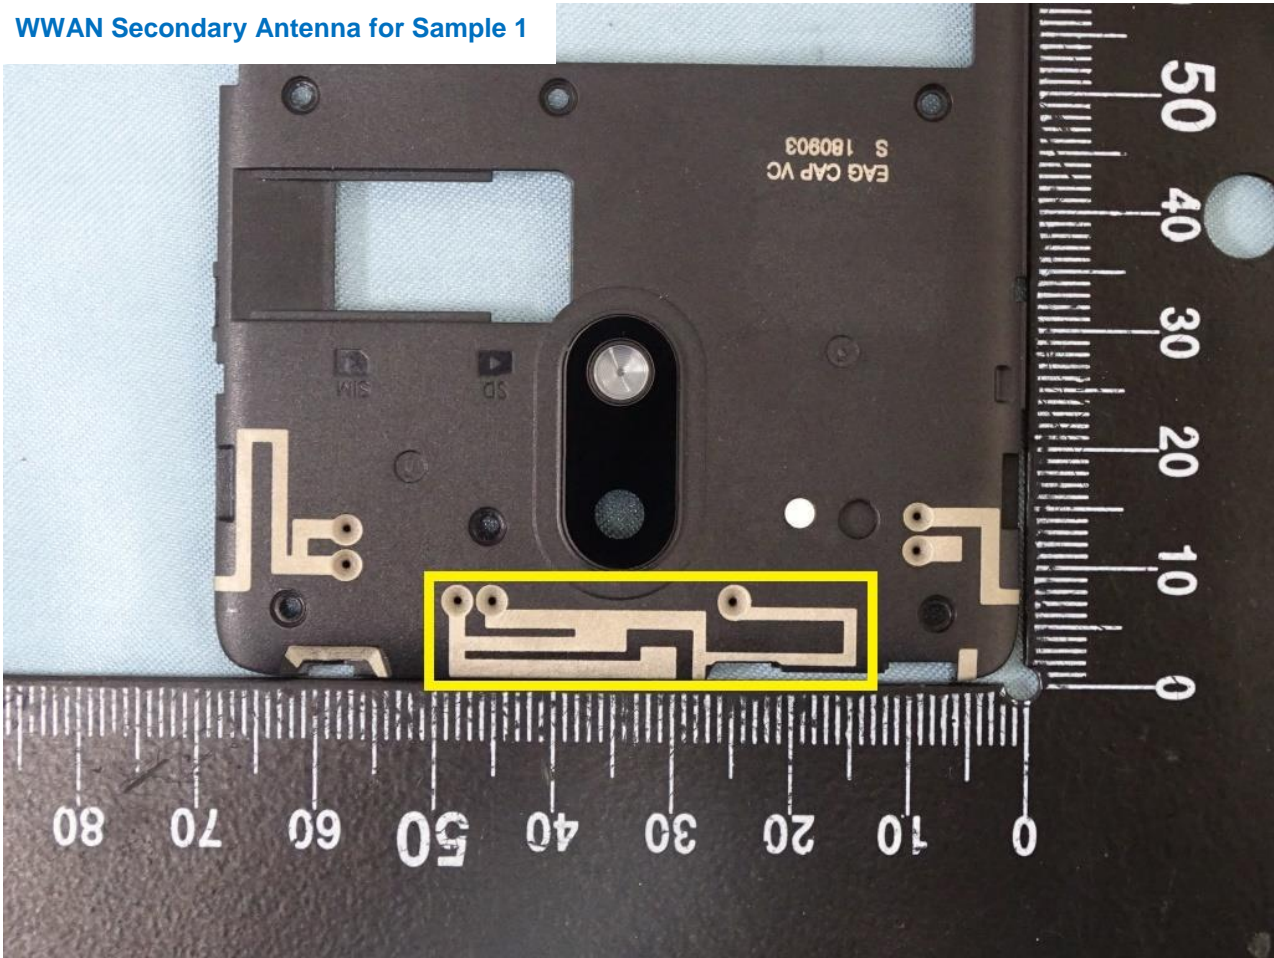

Brand Name: NOKIA / Model Name: TA1140, TA1141

Brand Name: NOKIA / Model Name: TA1140, TA1141

Brand Name: NOKIA / Model Name: TA1140, TA1141

Brand Name: NOKIA / Model Name: TA1140, TA1141

Brand Name: NOKIA / Model Name: TA1140, TA1141

Brand Name: NOKIA / Model Name: TA1140, TA1141

WWAN Primary Antenna for Sample 1

Brand Name: NOKIA / Model Name: TA1140, TA1141

WWAN Secondary Antenna for Sample 1

Brand Name: NOKIA / Model Name: TA1140, TA1141