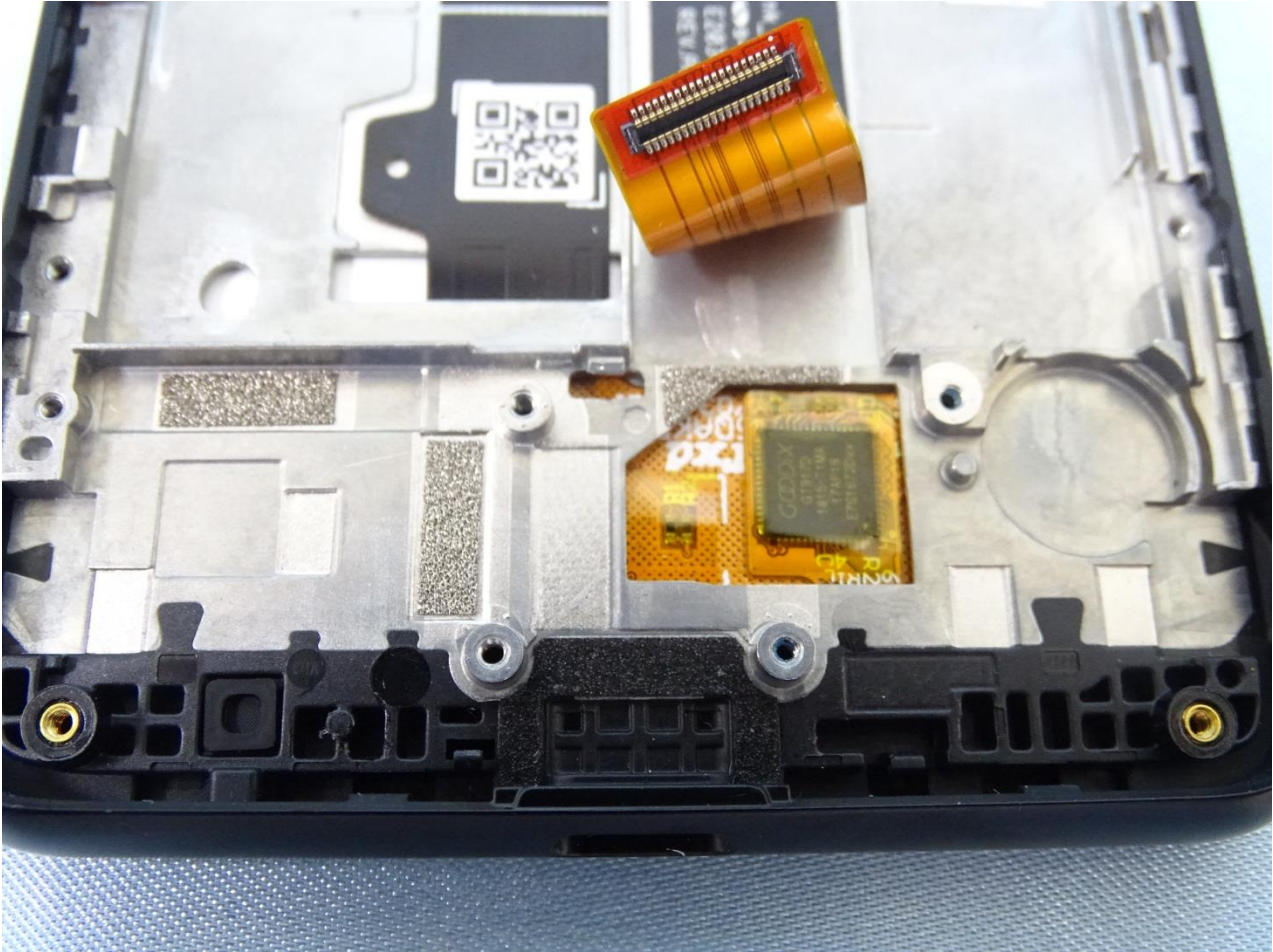

Brand Name: NOKIA / Model Name: TA1140, TA1141

Brand Name: NOKIA / Model Name: TA1140, TA1141

Brand Name: NOKIA / Model Name: TA1140, TA1141

Brand Name: NOKIA / Model Name: TA1140, TA1141

Brand Name: NOKIA / Model Name: TA1140, TA1141

Brand Name: NOKIA / Model Name: TA1140, TA1141

WWAN Primary Antenna for Sample 1

Brand Name: NOKIA / Model Name: TA1140, TA1141

WWAN Secondary Antenna for Sample 1

Brand Name: NOKIA / Model Name: TA1140, TA1141