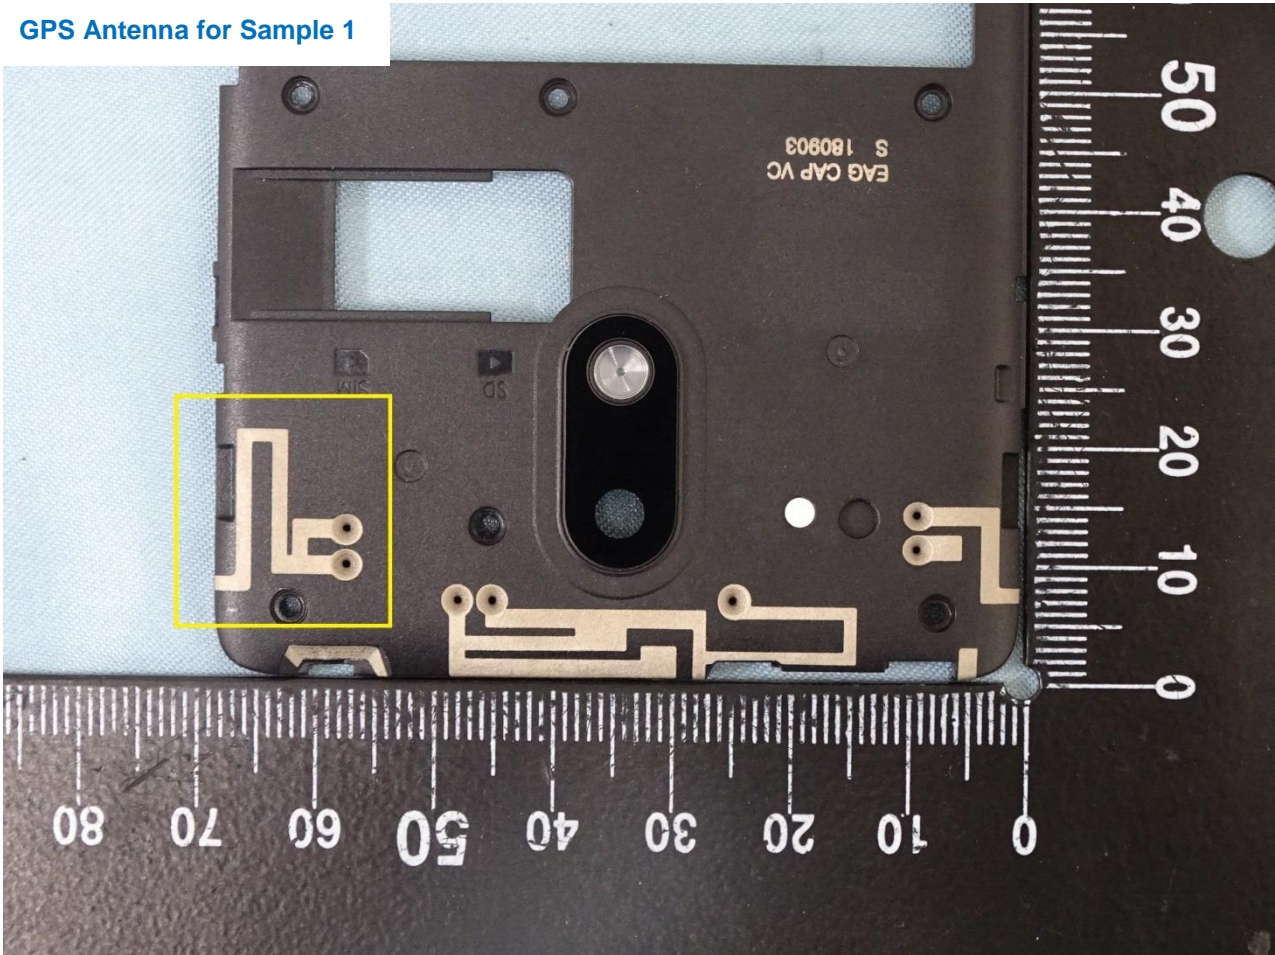

Bluetooth Antenna and WLAN Antenna for Sample 1

Brand Name: NOKIA / Model Name: TA1140, TA1141

Brand Name: NOKIA / Model Name: TA1140, TA1141

GPS Antenna for Sample 1

Brand Name: NOKIA / Model Name: TA1140, TA1141