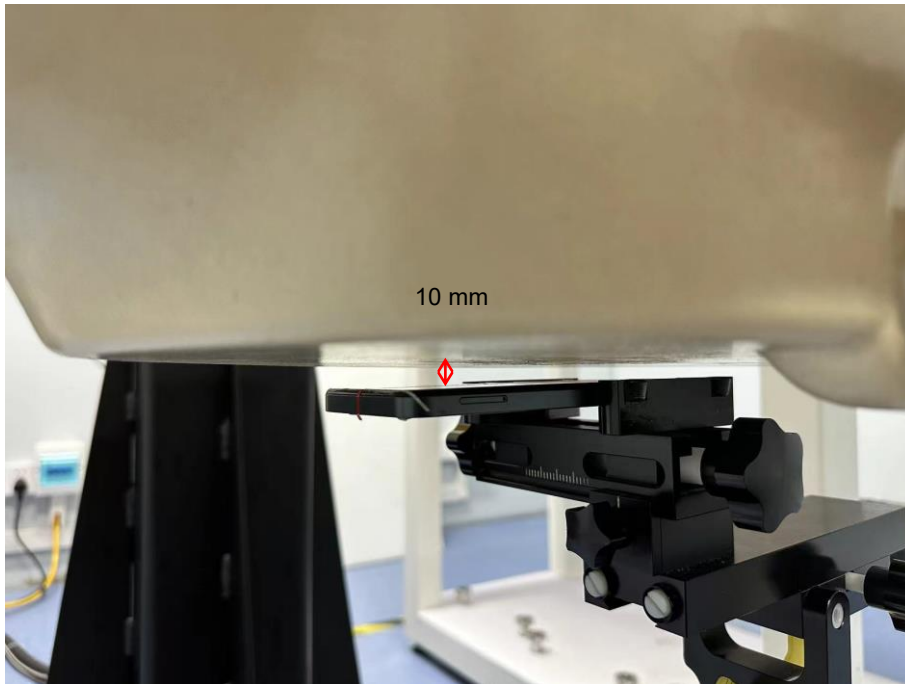

## TEST SETUP PHOTOS

Right Head Cheek

Right Head Tilt (15° )

Left Head Cheek

Left Head Tilt (15° )

Front Side (10mm)

Back Side (10mm)

Right Edge (10mm)

Left Edge (10mm)

Top Edge (10mm)

--BLANK BELOW--