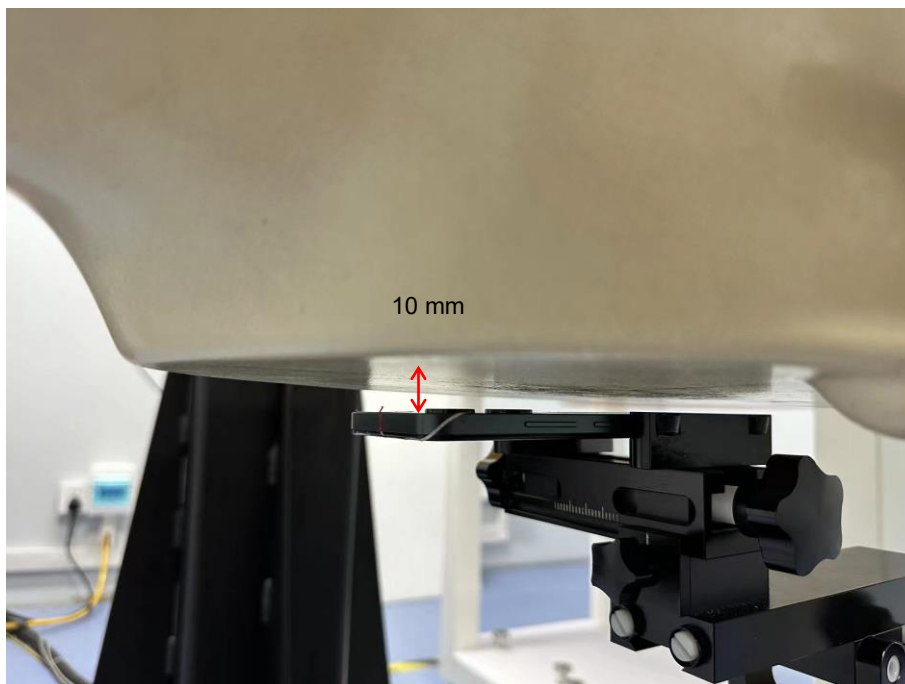

## TEST SETUP PHOTOS

Right Head Cheek

Right Head Tilt (15° )

Left Head Cheek

Left Head Tilt (15° )

Front Side (10mm)

Back Side (10mm)

Right Edge (10mm)

Left Edge (10mm)

Top Edge (10mm)

--BLANK BELOW--