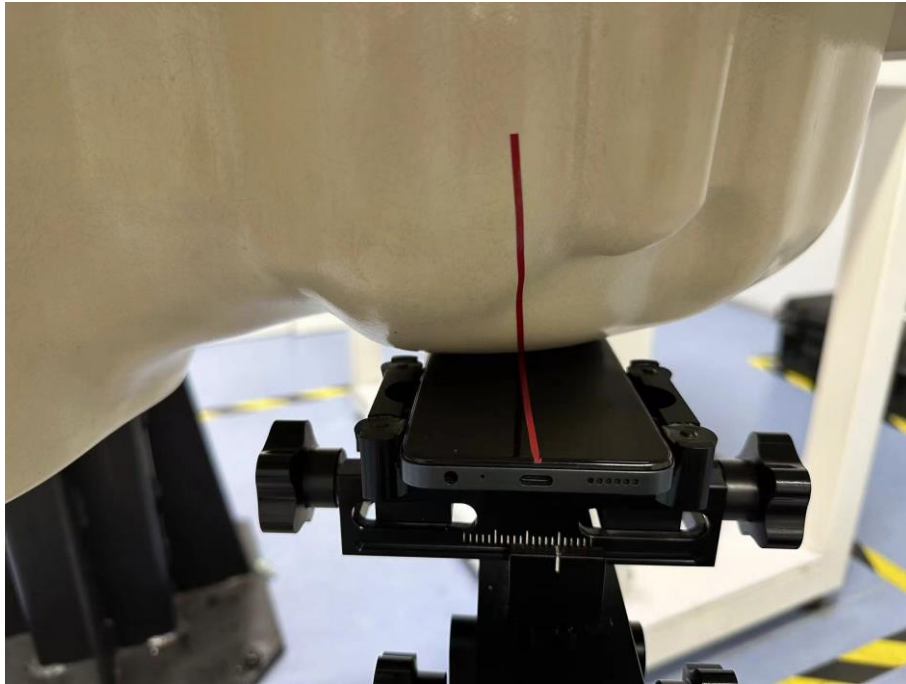

## TEST SETUP PHOTOS

Right Head Cheek

Right Head Tilt (15° )

Left Head Cheek

Left Head Tilt (15° )

Front Side (10mm)

Back Side (10mm)

Right Edge (10mm)

Left Edge (10mm)

Top Edge (10mm)

--BLANK BELOW--