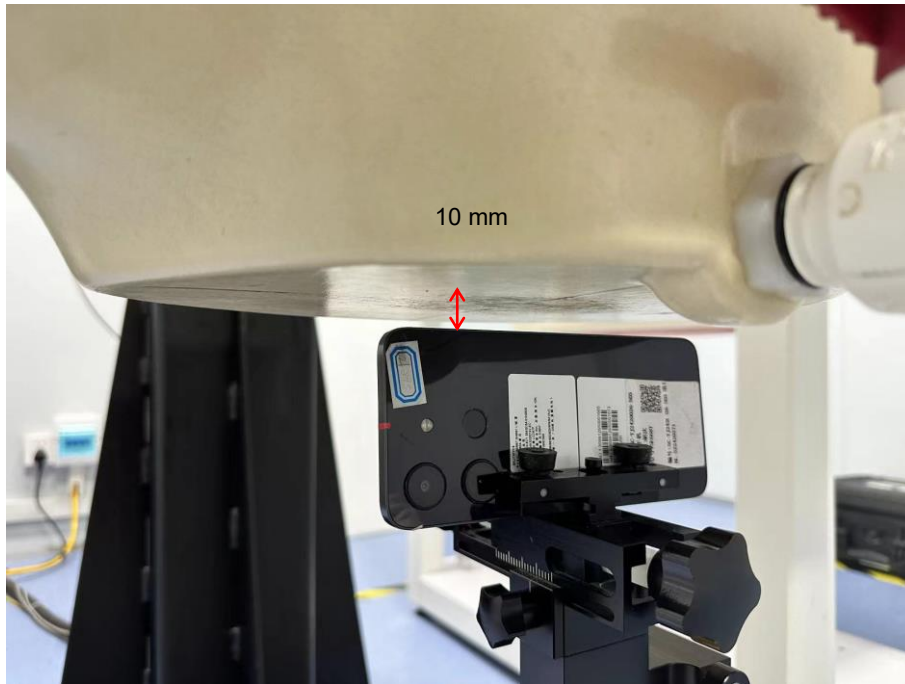

## TEST SETUP PHOTOS

Right Head Cheek

Right Head Tilt (15° )

Left Head Cheek

Left Head Tilt (15° )

Front Side (10mm)

Back Side (10mm)

Right Edge (10mm)

Left Edge (10mm)

Top Edge (10mm)

--BLANK BELOW--