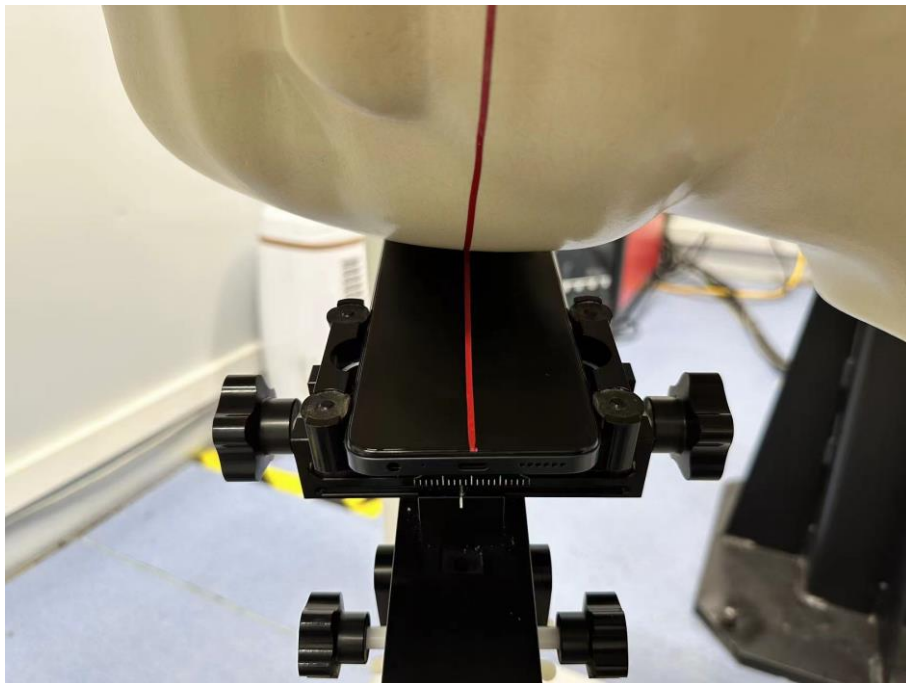

## TEST SETUP PHOTOS

Right Head Cheek

Right Head Tilt (15° )

Left Head Cheek

Left Head Tilt (15° )

Front Side (10mm)

Back Side (10mm)

Right Edge (10mm)

Left Edge (10mm)

Top Edge (10mm)

--BLANK BELOW--