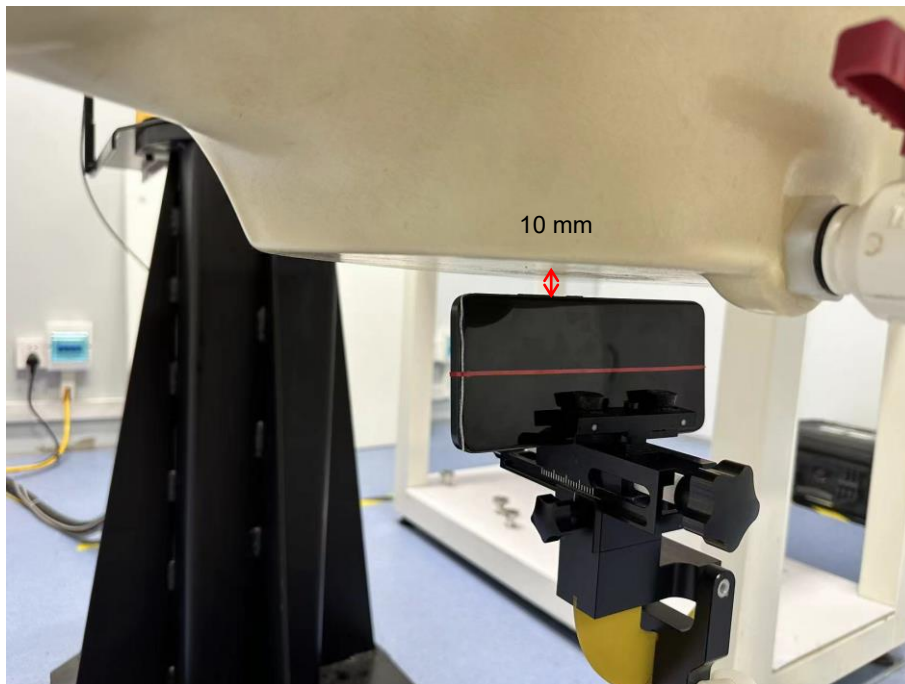

## TEST SETUP PHOTOS

Right Head Cheek

Right Head Tilt (15° )

Left Head Cheek

Left Head Tilt (15° )

Front Side (10mm)

Back Side (10mm)

Right Edge (10mm)

Left Edge (10mm)

Top Edge (10mm)

--BLANK BELOW--