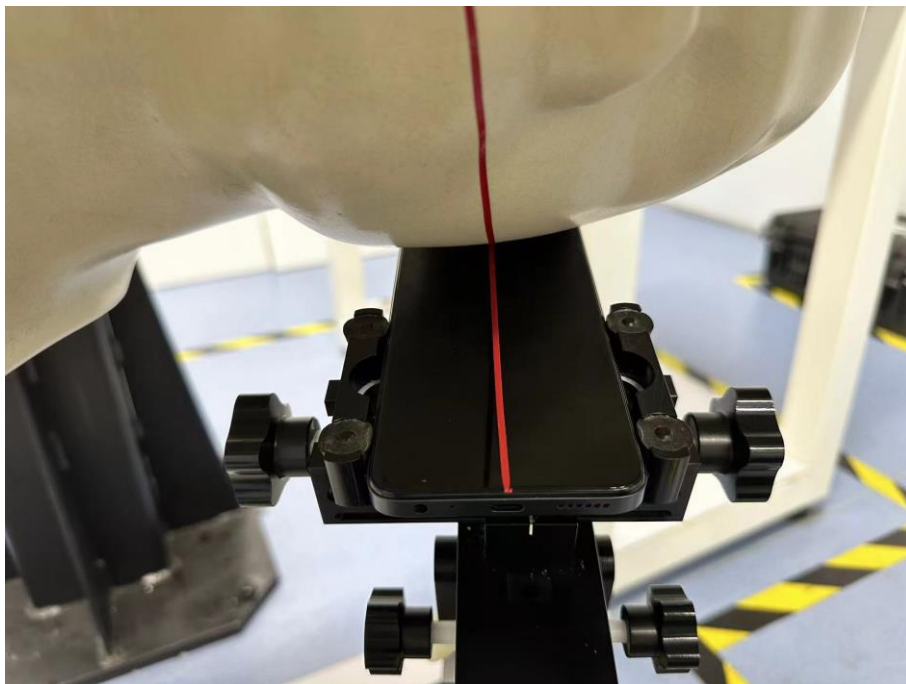

## TEST SETUP PHOTOS

Right Head Cheek

Right Head Tilt (15° )

Left Head Cheek

Left Head Tilt (15° )

Front Side (10mm)

Back Side (10mm)

Right Edge (10mm)

Left Edge (10mm)

Top Edge (10mm)

--BLANK BELOW--