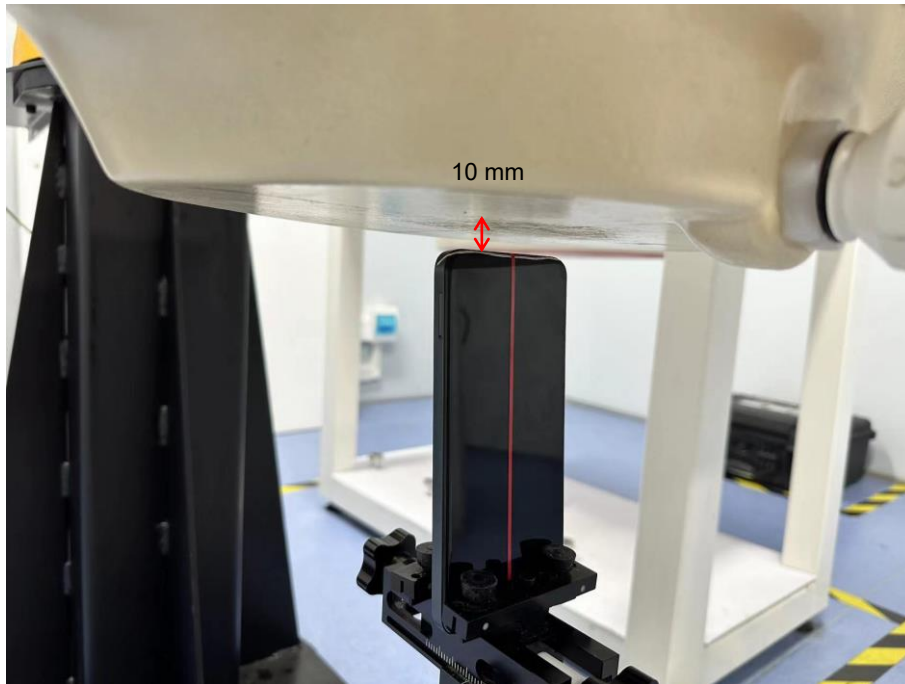

## TEST SETUP PHOTOS

Right Head Cheek

Right Head Tilt (15° )

Left Head Cheek

Left Head Tilt (15° )

Front Side (10mm)

Back Side (10mm)

Right Edge (10mm)

Left Edge (10mm)

Top Edge (10mm)

--BLANK BELOW--