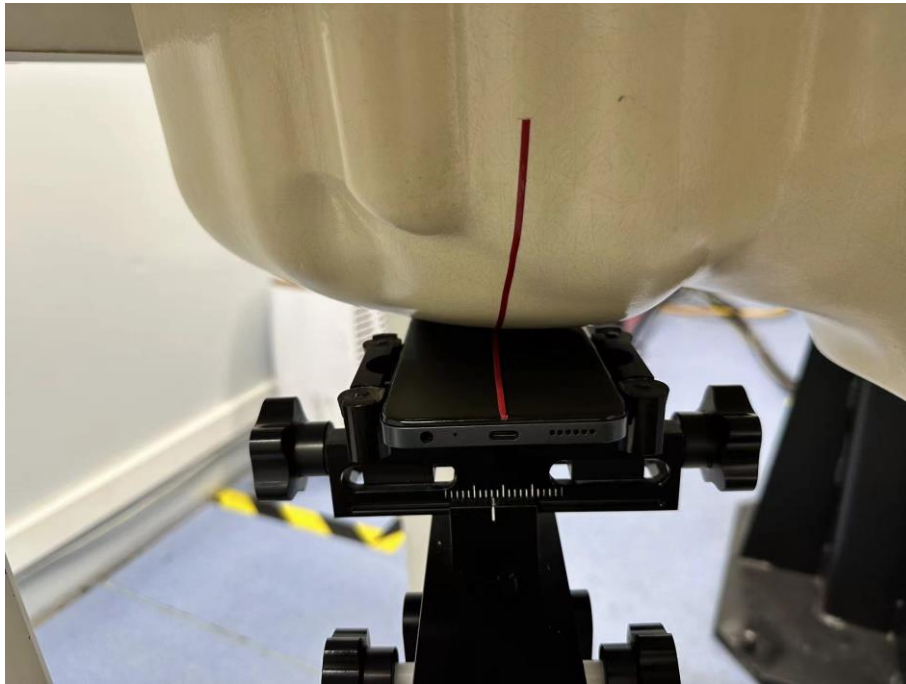

## TEST SETUP PHOTOS

Right Head Cheek

Right Head Tilt (15° )

Left Head Cheek

Left Head Tilt (15° )

Front Side (10mm)

Back Side (10mm)

Right Edge (10mm)

Left Edge (10mm)

Top Edge (10mm)

--BLANK BELOW--