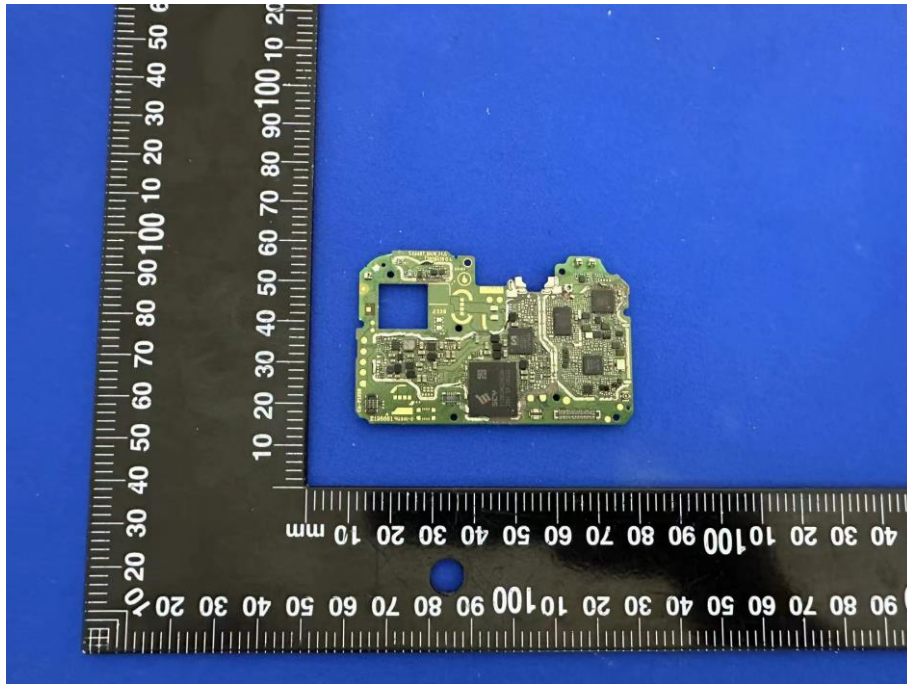

EUT INTERNAL PHOTOS

EUT UNCOVER VIEW 1

ANTENNA 3:
WIFI 2.4G /BT

ANTENNA 1:
GSM: 850/1900
WCDMA: Bands 2/4/5
FDD-LTE: Bands 2/4/5/7/12/13/17/66

EUT UNCOVER VIEW 2

EUT UNCOVER VIEW 3

MAIN BOARD TOP VIEW (WITH SHIELDING)

MAIN BOARD TOP VIEW (WITHOUT SHIELDING)

MAIN BOARD REAR VIEW (WITH SHIELDING)

MAIN BOARD TOP VIEW (WITHOUT SHIELDING)

SUB BOARD TOP VIEW

SUB BOARD REAR VIEW

Battery TOP VIEW

Battery REAR VIEW

--BLANK BELOW--