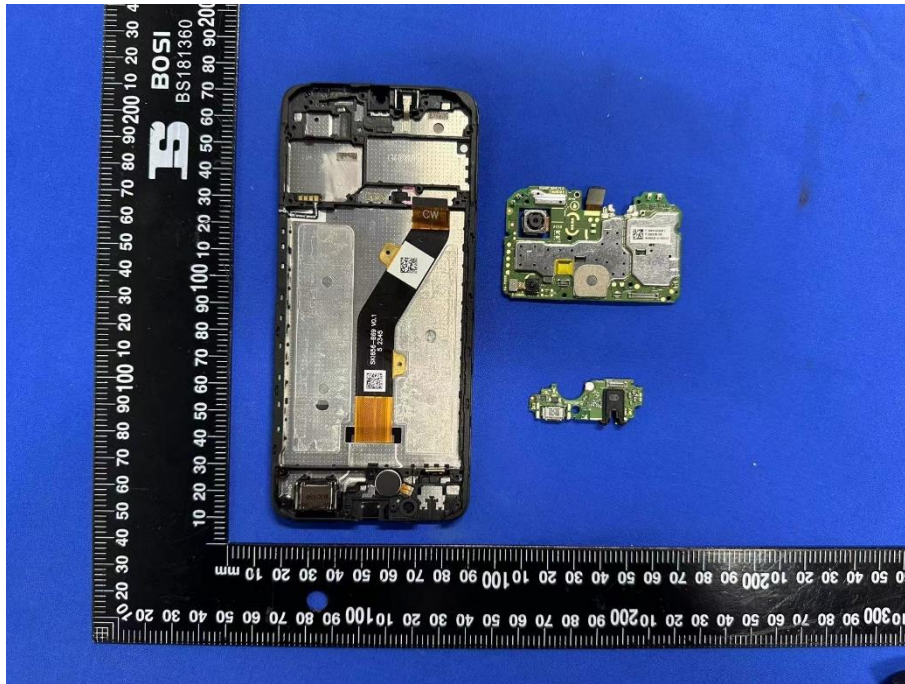

EUT INTERNAL PHOTOS

EUT UNCOVER VIEW 1

ANTENNA 3:
WIFI 2.4G /BT

ANTENNA 1:
GSM: 850/1900
WCDMA: Bands 2/4/5
FDD-LTE: Bands 2/4/5/7/12/13/17/66

EUT UNCOVER VIEW 2

EUT UNCOVER VIEW 3

MAIN BOARD TOP VIEW (WITH SHIELDING)

MAIN BOARD TOP VIEW (WITHOUT SHIELDING)

MAIN BOARD REAR VIEW (WITH SHIELDING)

MAIN BOARD TOP VIEW (WITHOUT SHIELDING)

SUB BOARD TOP VIEW

SUB BOARD REAR VIEW

Battery TOP VIEW

Battery REAR VIEW

--BLANK BELOW--