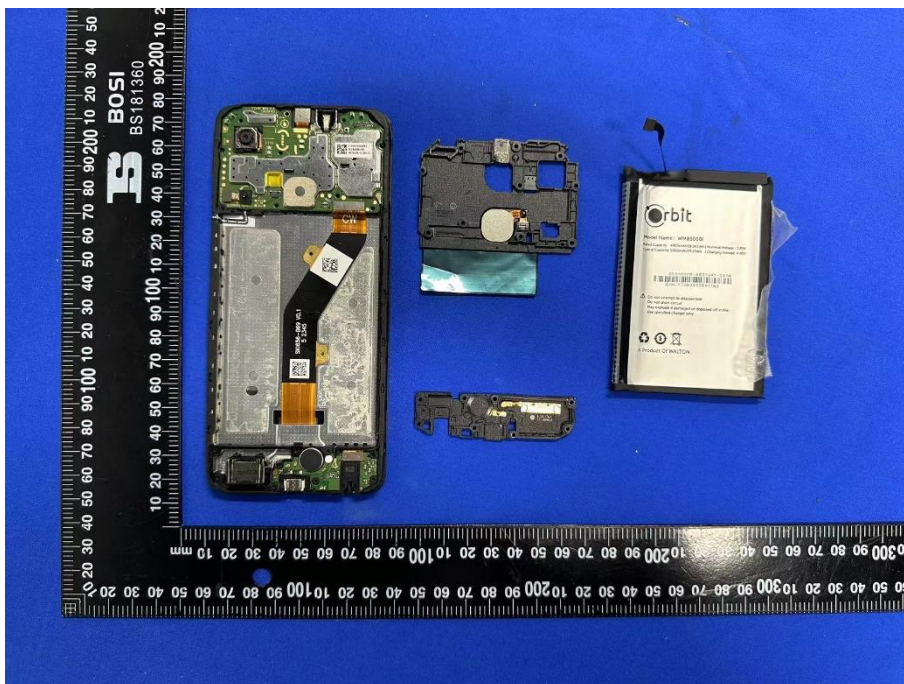

EUT INTERNAL PHOTOS

EUT UNCOVER VIEW 1

ANTENNA 3:
WIFI 2.4G /BT

ANTENNA 1:
GSM: 850/1900
WCDMA: Bands 2/4/5
FDD-LTE: Bands 2/4/5/7/12/13/17/66

EUT UNCOVER VIEW 2

EUT UNCOVER VIEW 3

MAIN BOARD TOP VIEW (WITH SHIELDING)

MAIN BOARD TOP VIEW (WITHOUT SHIELDING)

MAIN BOARD REAR VIEW (WITH SHIELDING)

MAIN BOARD TOP VIEW (WITHOUT SHIELDING)

SUB BOARD TOP VIEW

SUB BOARD REAR VIEW

Battery TOP VIEW

Battery REAR VIEW

--BLANK BELOW--