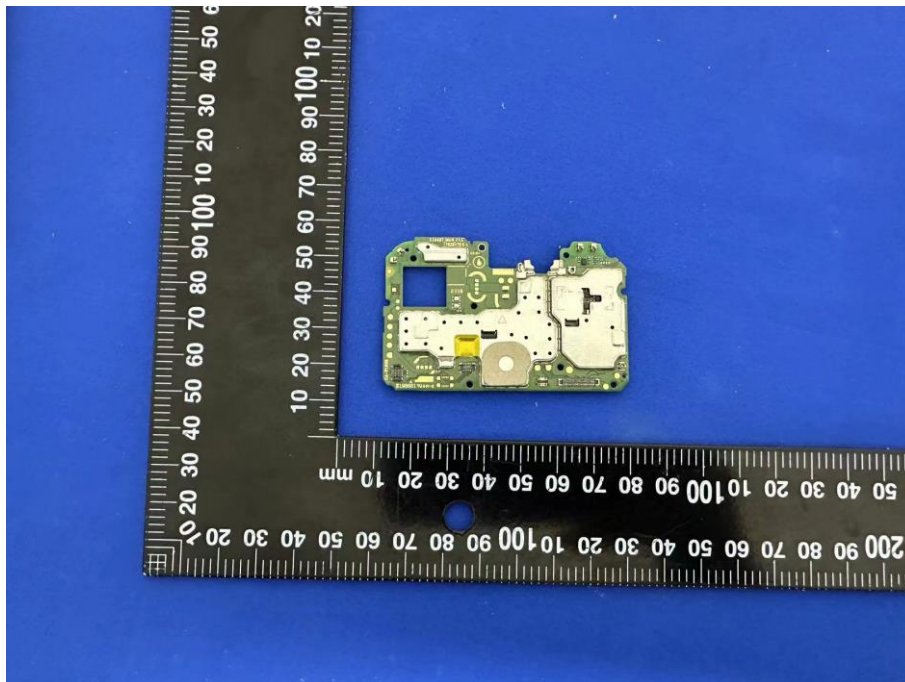

EUT INTERNAL PHOTOS

EUT UNCOVER VIEW 1

ANTENNA 3:
WIFI 2.4G /BT

ANTENNA 1:
GSM: 850/1900
WCDMA: Bands 2/4/5
FDD-LTE: Bands 2/4/5/7/12/13/17/66

EUT UNCOVER VIEW 2

EUT UNCOVER VIEW 3

MAIN BOARD TOP VIEW (WITH SHIELDING)

MAIN BOARD TOP VIEW (WITHOUT SHIELDING)

MAIN BOARD REAR VIEW (WITH SHIELDING)

MAIN BOARD TOP VIEW (WITHOUT SHIELDING)

SUB BOARD TOP VIEW

SUB BOARD REAR VIEW

Battery TOP VIEW

Battery REAR VIEW

--BLANK BELOW--