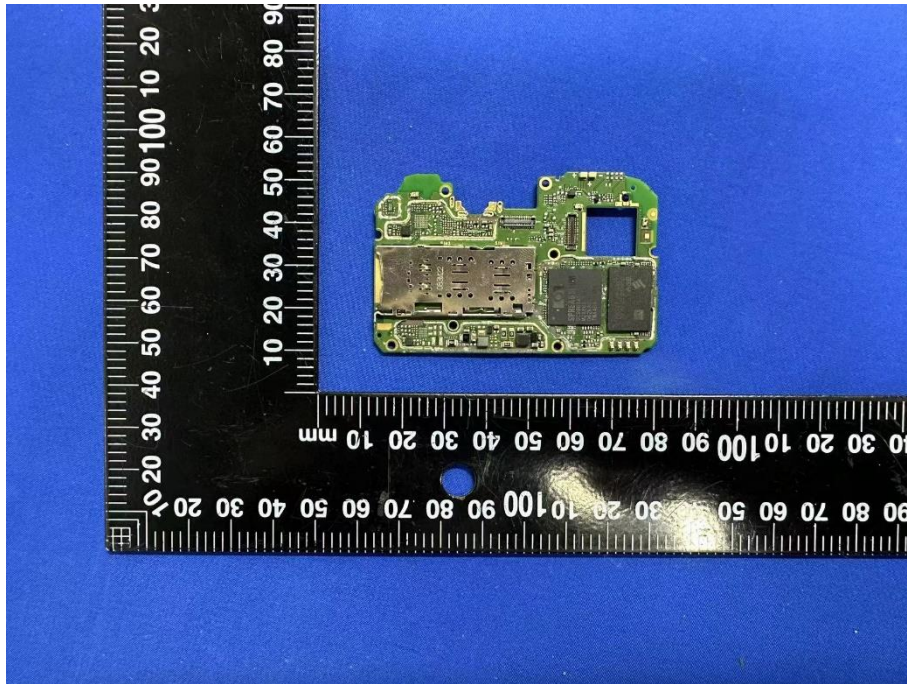

EUT INTERNAL PHOTOS

EUT UNCOVER VIEW 1

ANTENNA 3:
WIFI 2.4G /BT

ANTENNA 1:
GSM: 850/1900
WCDMA: Bands 2/4/5
FDD-LTE: Bands 2/4/5/7/12/13/17/66

EUT UNCOVER VIEW 2

EUT UNCOVER VIEW 3

MAIN BOARD TOP VIEW (WITH SHIELDING)

MAIN BOARD TOP VIEW (WITHOUT SHIELDING)

MAIN BOARD REAR VIEW (WITH SHIELDING)

MAIN BOARD TOP VIEW (WITHOUT SHIELDING)

SUB BOARD TOP VIEW

SUB BOARD REAR VIEW

Battery TOP VIEW

Battery REAR VIEW

--BLANK BELOW--