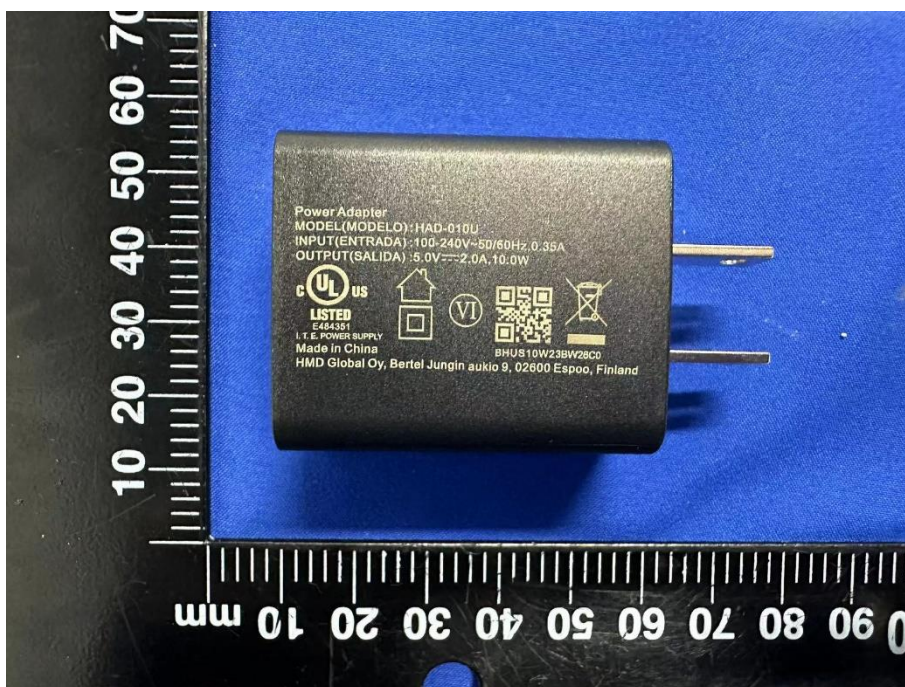

EUT EXTERNAL PHOTOS

FRONT VIEW OF EUT

REAR VIEW OF EUT

LEFT SIDE VIEW OF EUT

RIGHT SIDE OF EUT

TOP VIEW OF EUT

BOTTOM VIEW OF EUT

Accessory-Power Supply Unit 1 (HAD-010E EU Plug)

CLOSE-UP

Accessory-Power Supply Unit 2 (HAD-010U US Plug)

CLOSE-UP

Accessory-Power Supply Unit 3 (HAD-010X UK Plug)

CLOSE-UP

Accessory-Power Supply Unit 4 (HAD-010A AU Plug)

CLOSE-UP

Accessory-USB Cable