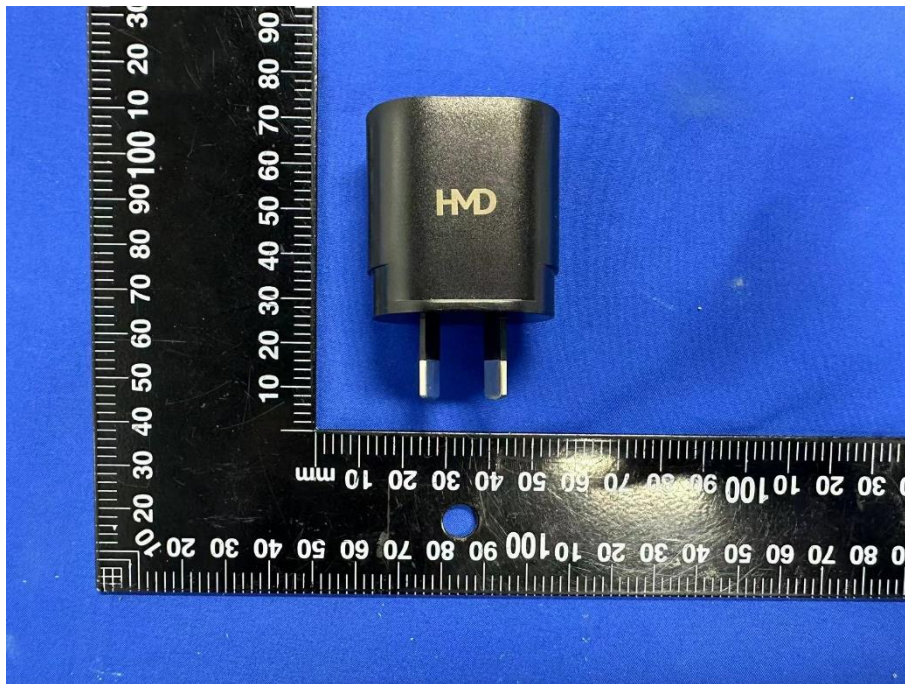

EUT EXTERNAL PHOTOS

FRONT VIEW OF EUT

REAR VIEW OF EUT

LEFT SIDE VIEW OF EUT

RIGHT SIDE OF EUT

TOP VIEW OF EUT

BOTTOM VIEW OF EUT

Accessory-Power Supply Unit 1 (HAD-010E EU Plug)

CLOSE-UP

Accessory-Power Supply Unit 2 (HAD-010U US Plug)

CLOSE-UP

Accessory-Power Supply Unit 3 (HAD-010X UK Plug)

CLOSE-UP

Accessory-Power Supply Unit 4 (HAD-010A AU Plug)

CLOSE-UP

Accessory-USB Cable