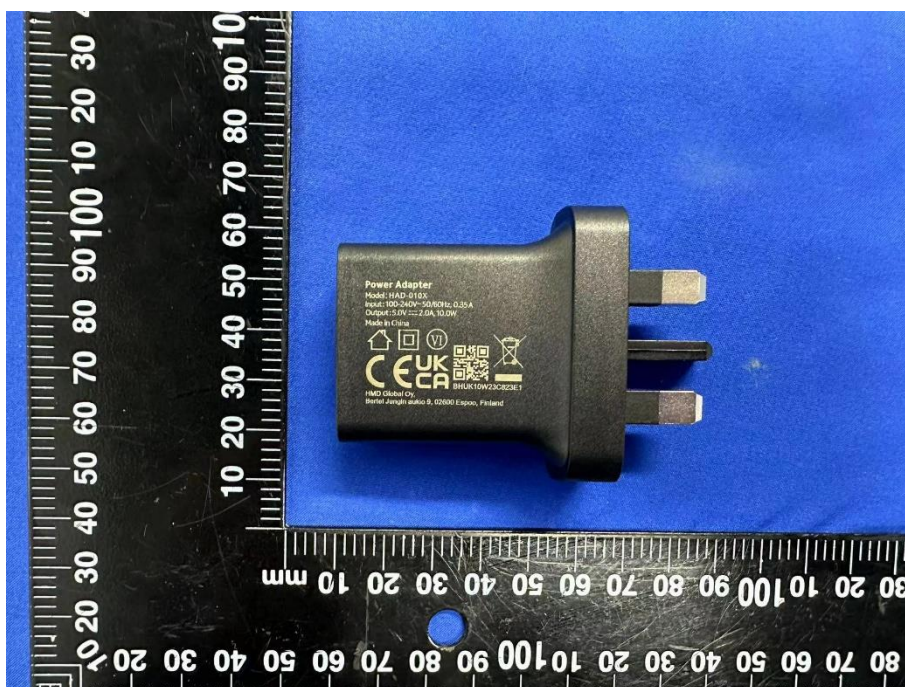

EUT EXTERNAL PHOTOS

FRONT VIEW OF EUT

REAR VIEW OF EUT

LEFT SIDE VIEW OF EUT

RIGHT SIDE OF EUT

TOP VIEW OF EUT

BOTTOM VIEW OF EUT

Accessory-Power Supply Unit 1 (HAD-010E EU Plug)

CLOSE-UP

Accessory-Power Supply Unit 2 (HAD-010U US Plug)

CLOSE-UP

Accessory-Power Supply Unit 3 (HAD-010X UK Plug)

CLOSE-UP

Accessory-Power Supply Unit 4 (HAD-010A AU Plug)

CLOSE-UP

Accessory-USB Cable