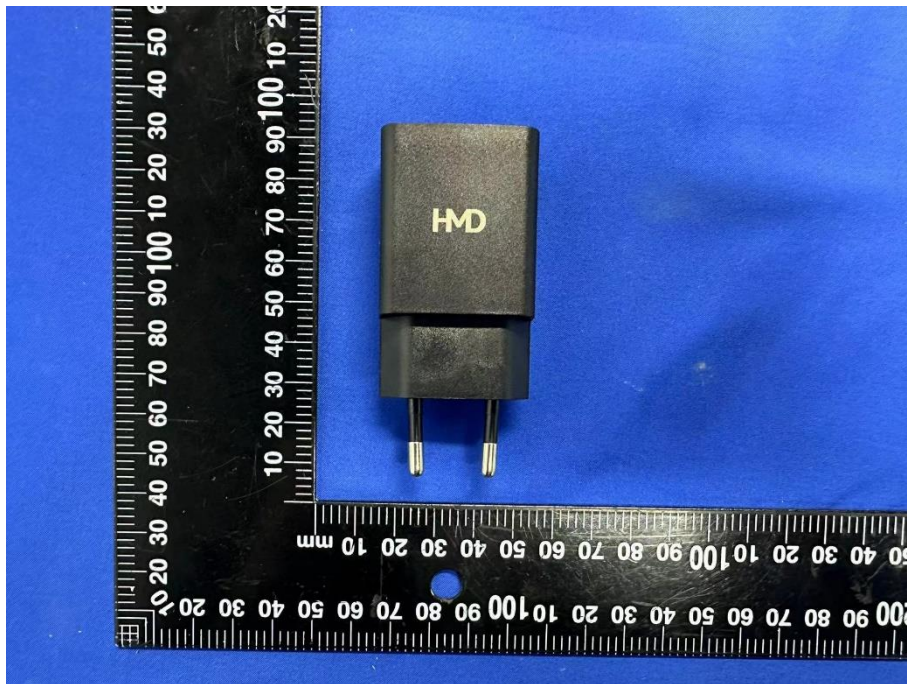

EUT EXTERNAL PHOTOS

FRONT VIEW OF EUT

REAR VIEW OF EUT

LEFT SIDE VIEW OF EUT

RIGHT SIDE OF EUT

TOP VIEW OF EUT

BOTTOM VIEW OF EUT

Accessory-Power Supply Unit 1 (HAD-010E EU Plug)

CLOSE-UP

Accessory-Power Supply Unit 2 (HAD-010U US Plug)

CLOSE-UP

Accessory-Power Supply Unit 3 (HAD-010X UK Plug)

CLOSE-UP

Accessory-Power Supply Unit 4 (HAD-010A AU Plug)

CLOSE-UP

Accessory-USB Cable