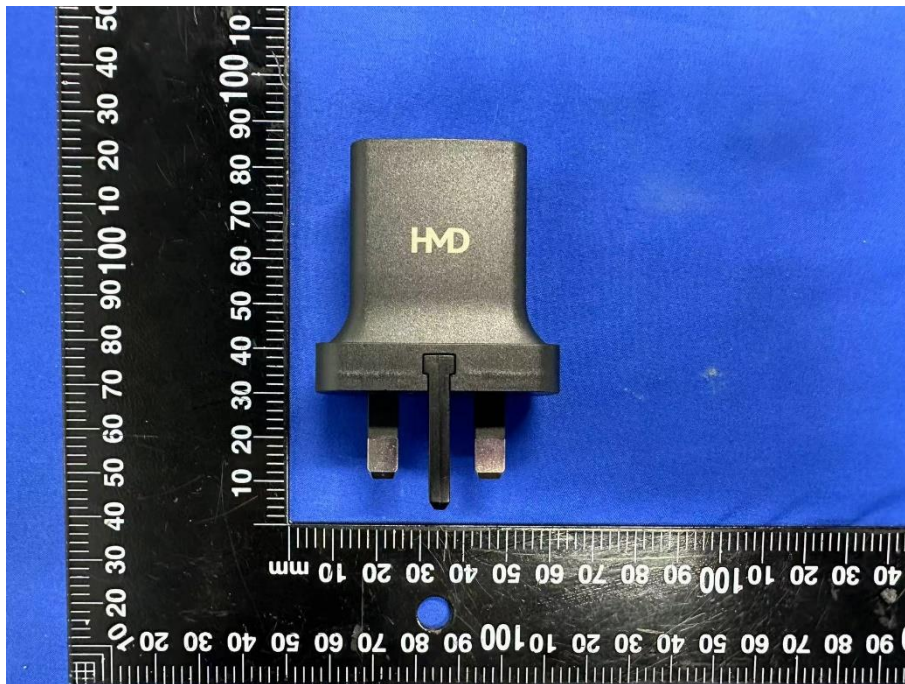

EUT EXTERNAL PHOTOS

FRONT VIEW OF EUT

REAR VIEW OF EUT

LEFT SIDE VIEW OF EUT

RIGHT SIDE OF EUT

TOP VIEW OF EUT

BOTTOM VIEW OF EUT

Accessory-Power Supply Unit 1 (HAD-010E EU Plug)

CLOSE-UP

Accessory-Power Supply Unit 2 (HAD-010U US Plug)

CLOSE-UP

Accessory-Power Supply Unit 3 (HAD-010X UK Plug)

CLOSE-UP

Accessory-Power Supply Unit 4 (HAD-010A AU Plug)

CLOSE-UP

Accessory-USB Cable