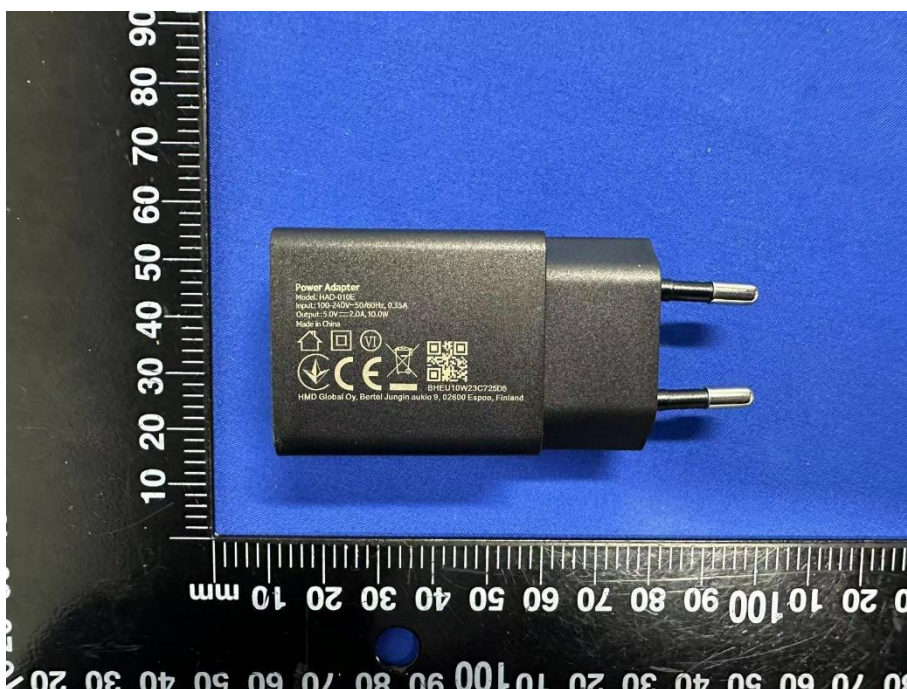

EUT EXTERNAL PHOTOS

FRONT VIEW OF EUT

REAR VIEW OF EUT

LEFT SIDE VIEW OF EUT

RIGHT SIDE OF EUT

TOP VIEW OF EUT

BOTTOM VIEW OF EUT

Accessory-Power Supply Unit 1 (HAD-010E EU Plug)

CLOSE-UP

Accessory-Power Supply Unit 2 (HAD-010U US Plug)

CLOSE-UP

Accessory-Power Supply Unit 3 (HAD-010X UK Plug)

CLOSE-UP

Accessory-Power Supply Unit 4 (HAD-010A AU Plug)

CLOSE-UP

Accessory-USB Cable