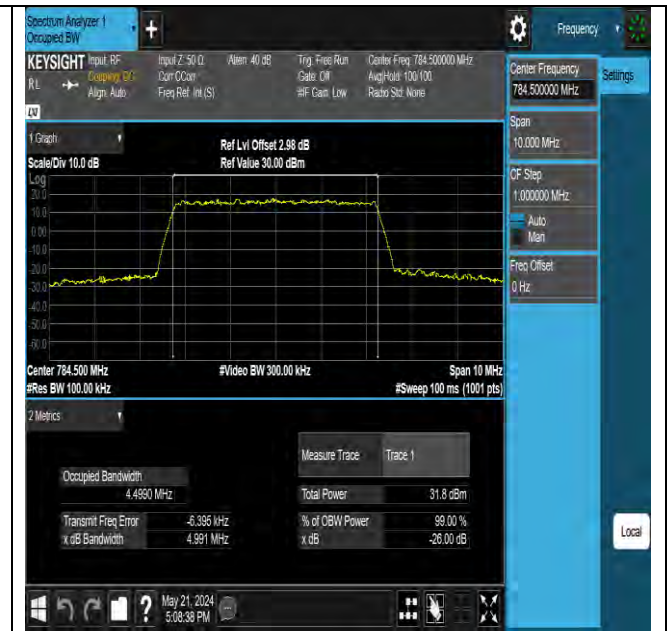

Test Graphs

BUREAU VERITAS

Test Report No.: PSU-NQN2405090215RF03

Band13-5MHz-16QAM-23230-25RB#0-PASS

Band13-5MHz-16QAM-23255-25RB#0-PASS

Band13-10MHz-QPSK-23230-50RB#0-PASS

Band13-10MHz-16QAM-23230-50RB#0-PASS