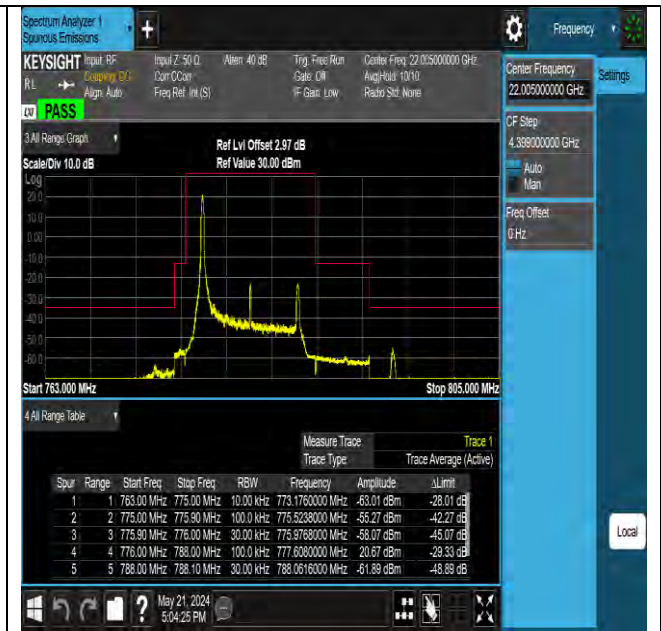

Band13 10MHz 16QAM 23230 1RB#0