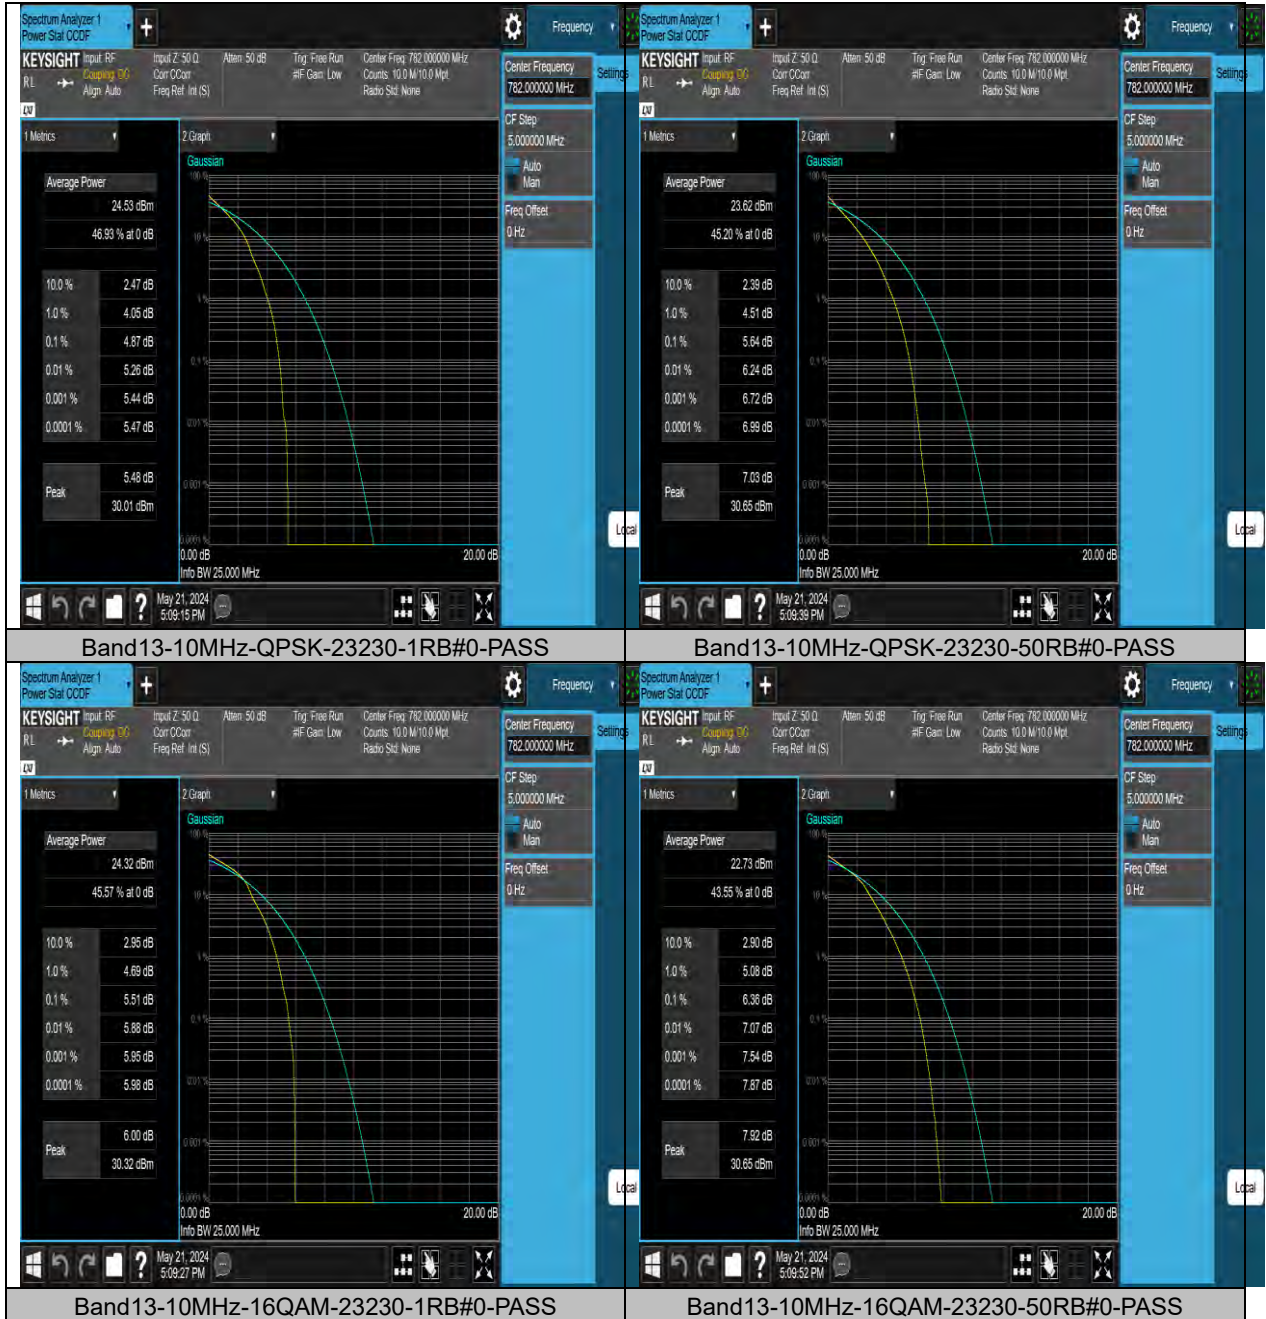

Test Graphs