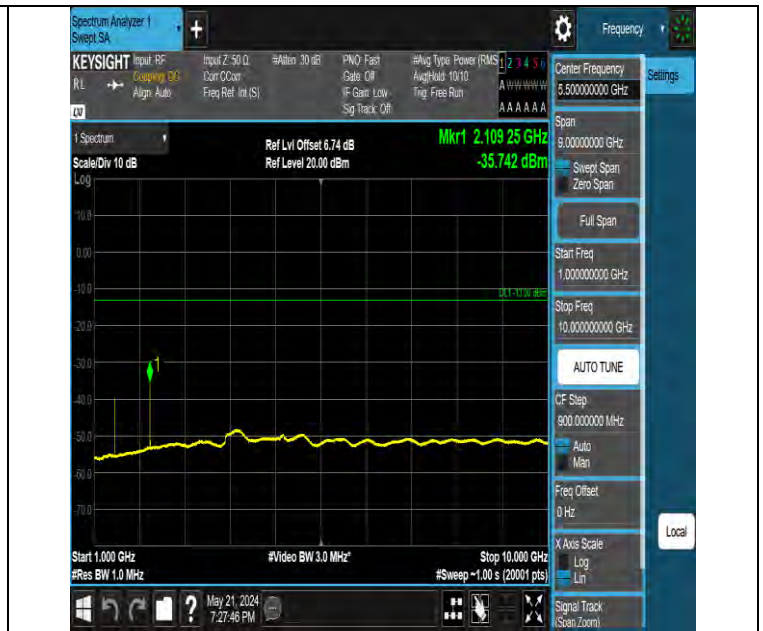

Test Report No.: PSU-NQN2405090215RF03

Band12 10MHz QPSK 23095 1RB#0 30~1000 30~1000

Band12 10MHz QPSK 23095 1RB#0 1000~10000 1000~10000

Band12 10MHz QPSK 23130 1RB#0 30~1000 30~1000

Band12 10MHz QPSK 23130 1RB#0 1000~10000 1000~10000

FREQUENCY STABILITY

Test Result

Voltage												
Band	Bandwidth	Modulation	Channel	RB Configure	Voltage [Vdc]	Temperature (°C)	Deviation (Hz)	Deviation (ppm)	FL (MHz)	FH (MHz)	Limit (MHz)	Verdict
Band1 2	10MHz	QPSK	23060	50RB #0	VN	NT	901.3 1	1.28	699.5 3568	---	699-7 16	PASS
Band1 2	10MHz	QPSK	23060	50RB #0	VL	NT	731.0 7	1.04	699.5 3114	---	699-7 16	PASS
Band1 2	10MHz	QPSK	23060	50RB #0	VH	NT	602.5 1	0.86	699.5 353	---	699-7 16	PASS
Band1 2	10MHz	QPSK	23130	50RB #0	VN	NT	936.11	1.32	---	715.4 7693	699-7 16	PASS
Band1 2	10MHz	QPSK	23130	50RB #0	VL	NT	700.6 6	0.99	---	715.4 6878	699-7 16	PASS
Band1 2	10MHz	QPSK	23130	50RB #0	VH	NT	564.7 5	0.79	---	715.4 6638	699-7 16	PASS