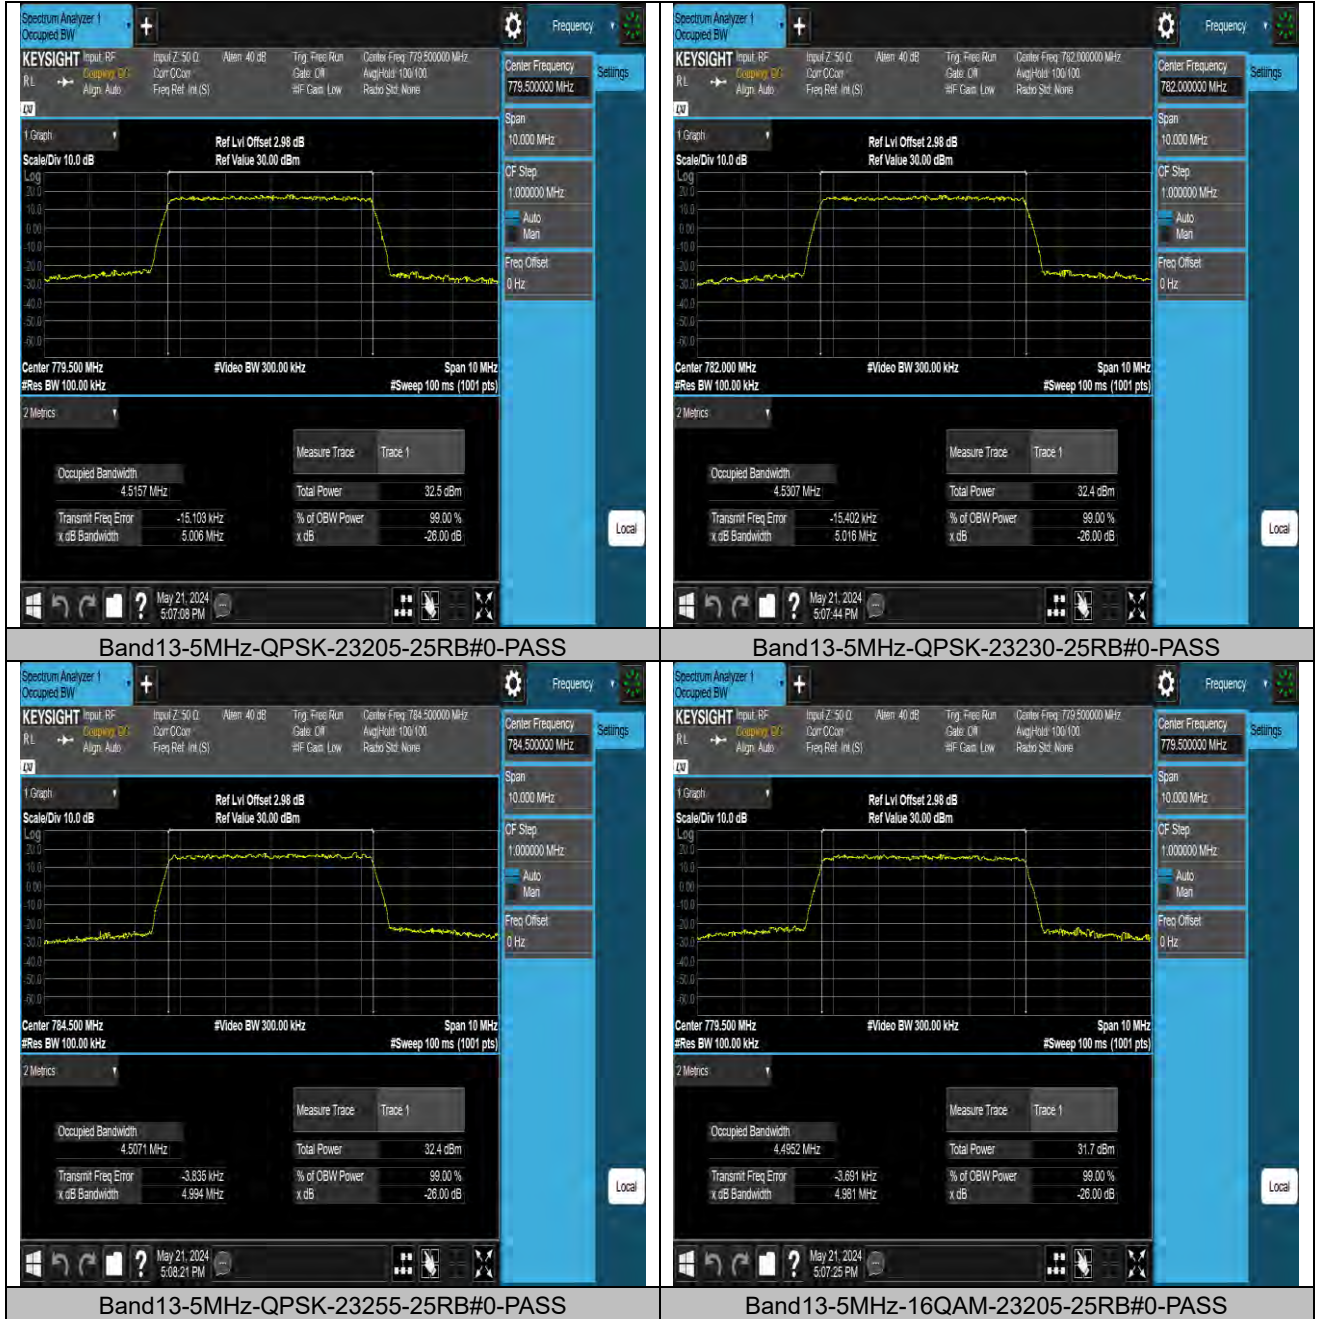

Test Graphs