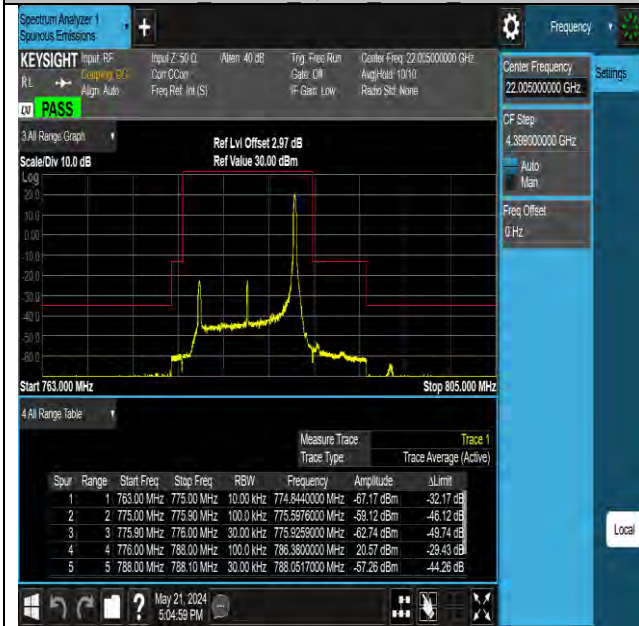

Band13 10MHz 16QAM 23230 1RB#49