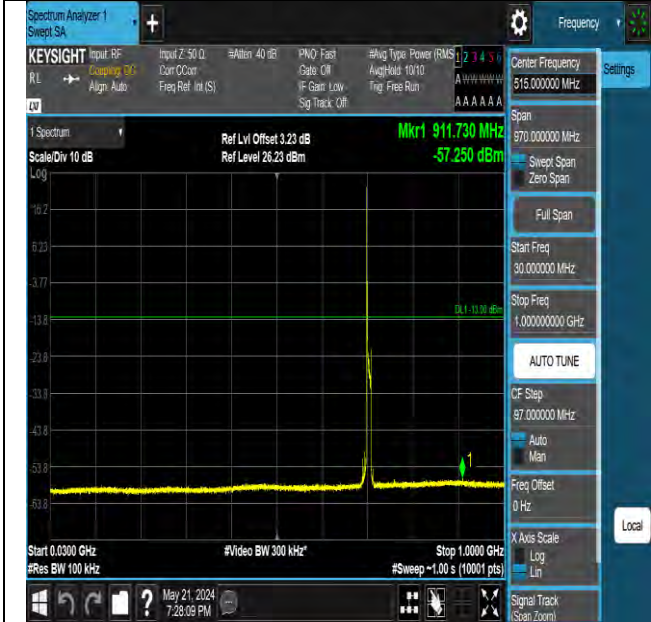

Test Report No.: PSU-NQN2405090215RF03

Band12 10MHz QPSK 23095 1RB#0 30~1000 30~1000

Band12 10MHz QPSK 23095 1RB#0 1000~10000 1000~10000

Band12 10MHz QPSK 23130 1RB#0 30~1000 30~1000

Band12 10MHz QPSK 23130 1RB#0 1000~10000 1000~10000

FREQUENCY STABILITY

Test Result

Voltage												
Band	Bandwidth	Modulation	Channel	RB Configure	Voltage [Vdc]	Temperature (°C)	Deviation (Hz)	Deviation (ppm)	FL (MHz)	FH (MHz)	Limit (MHz)	Verdict
Band1 2	10MHz	QPSK	23060	50RB #0	VN	NT	901.3 1	1.28	699.5 3568	---	699-7 16	PASS
Band1 2	10MHz	QPSK	23060	50RB #0	VL	NT	731.0 7	1.04	699.5 3114	---	699-7 16	PASS
Band1 2	10MHz	QPSK	23060	50RB #0	VH	NT	602.5 1	0.86	699.5 353	---	699-7 16	PASS
Band1 2	10MHz	QPSK	23130	50RB #0	VN	NT	936.11	1.32	---	715.4 7693	699-7 16	PASS
Band1 2	10MHz	QPSK	23130	50RB #0	VL	NT	700.6 6	0.99	---	715.4 6878	699-7 16	PASS
Band1 2	10MHz	QPSK	23130	50RB #0	VH	NT	564.7 5	0.79	---	715.4 6638	699-7 16	PASS