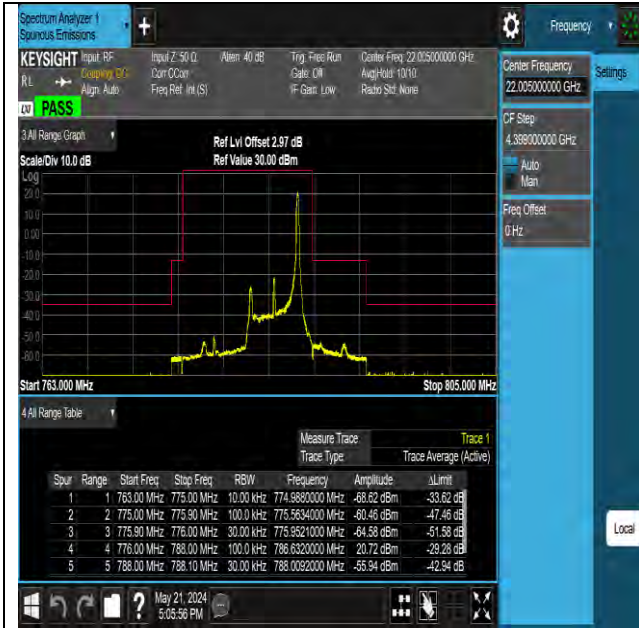

Band13 5MHz QPSK 23255 1RB#24