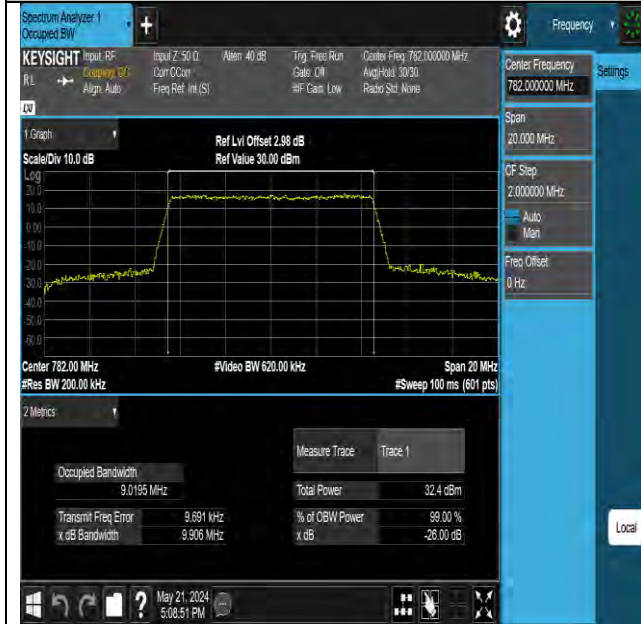

Test Graphs

BUREAU VERITAS

Test Report No.: PSU-NQN2405090215RF03

Band13-5MHz-16QAM-23230-25RB#0-PASS

Band13-5MHz-16QAM-23255-25RB#0-PASS

Band13-10MHz-QPSK-23230-50RB#0-PASS

Band13-10MHz-16QAM-23230-50RB#0-PASS