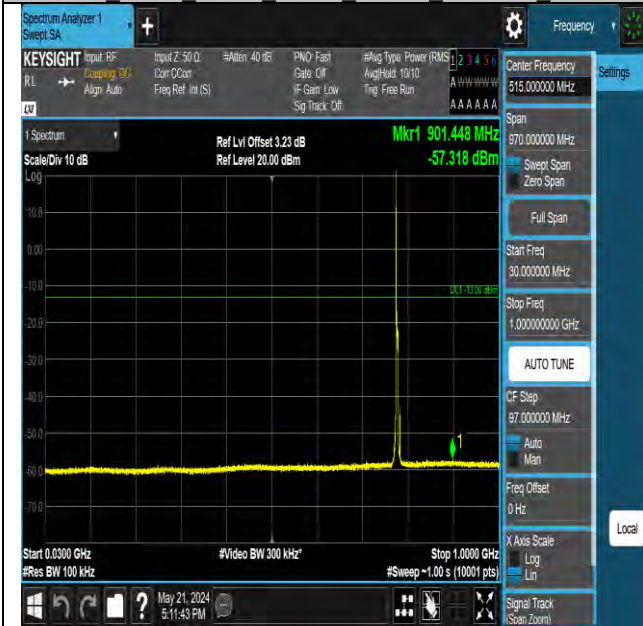

Band13 5MHz QPSK 23230 1RB#0 30~1000 30~1000