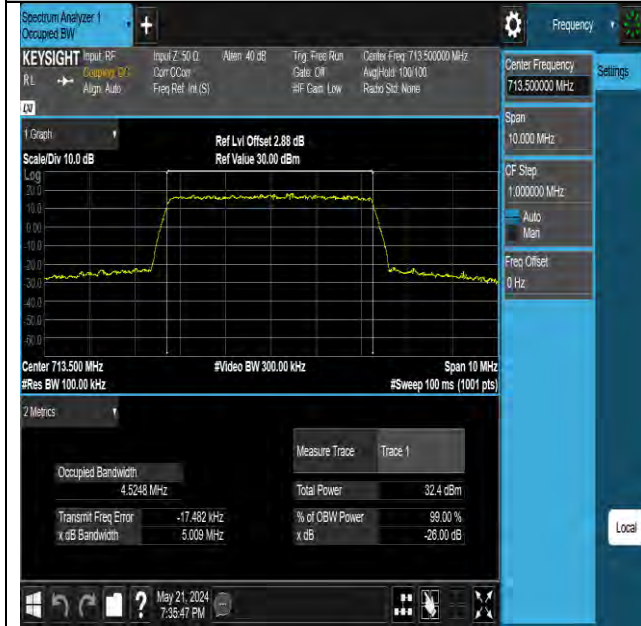

### Test Report No.: PSU-NQN2405090215RF03

BUREAU VERITAS

Test Report No.: PSU-NQN2405090215RF03

Band12-5MHz-QPSK-23035-25RB#0-PASS

Band12-5MHz-QPSK-23095-25RB#0-PASS

Band12-5MHz-QPSK-23155-25RB#0-PASS

Band12-5MHz-16QAM-23035-25RB#0-PASS