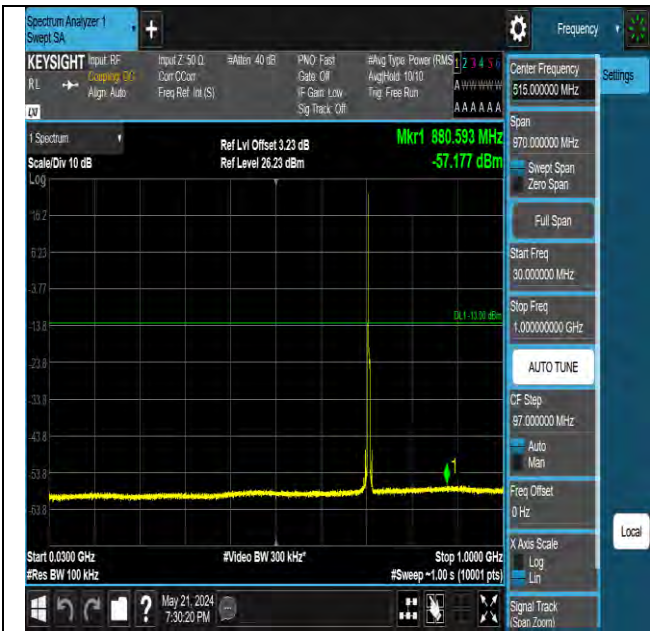

Test Report No.: PSU-NQN2405090215RF03

Band12 5MHz QPSK 23155 1RB#0 30~1000 30~1000