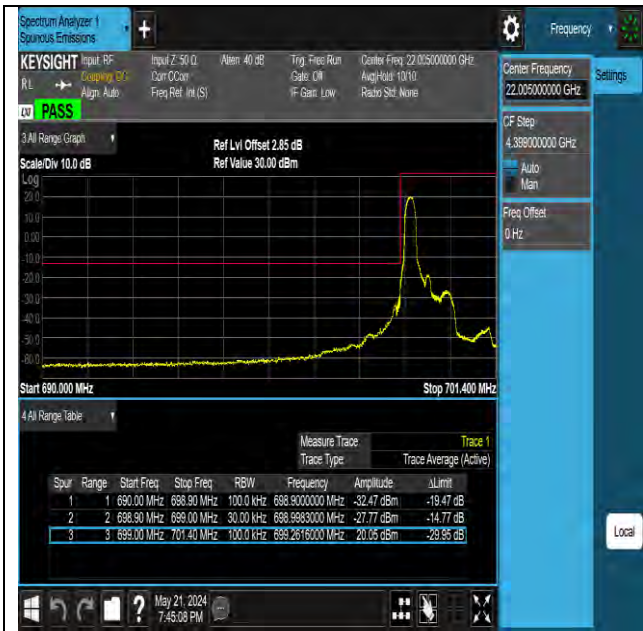

Test Report No.: PSU-NQN2405090215RF03

Band12 1.4MHz 16QAM 23017 1RB#0