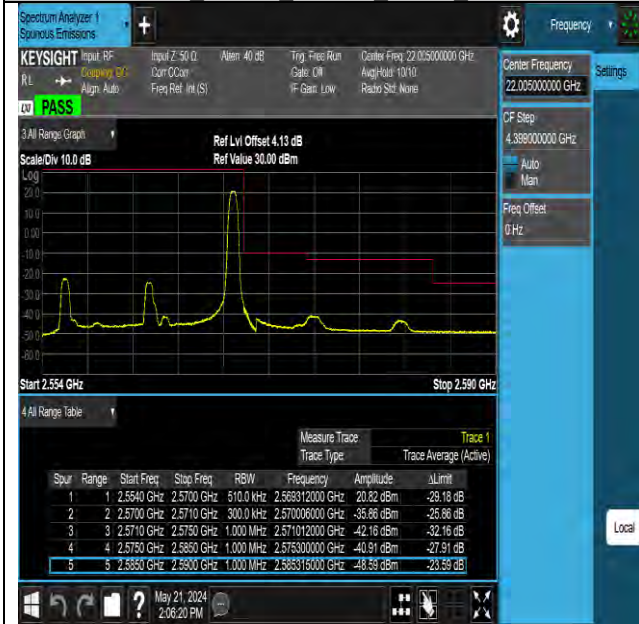

Test Report No.: PSU-NQN2405090215RF03

Test Report No.: PSU-NQN2405090215RF03

Band7 15MHz 16QAM 20825 1RB#0

Band7 15MHz 16QAM 20825 75RB#0

Band7 15MHz 16QAM 21375 1RB#74

Band7 15MHz 16QAM 21375 75RB#0

Test Report No.: PSU-NQN2405090215RF03

## CONDUCTED SPURIOUS EMISSION