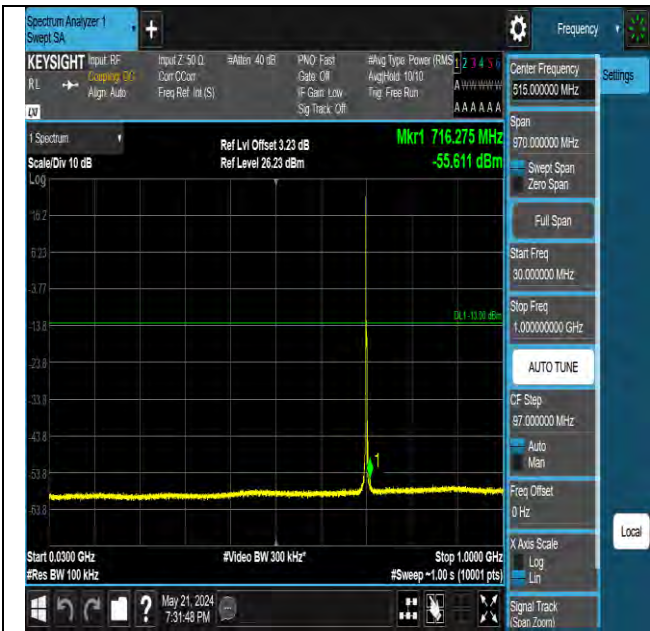

Test Report No.: PSU-NQN2405090215RF03

Band12 3MHz QPSK 23095 1RB#0 30~1000 30~1000