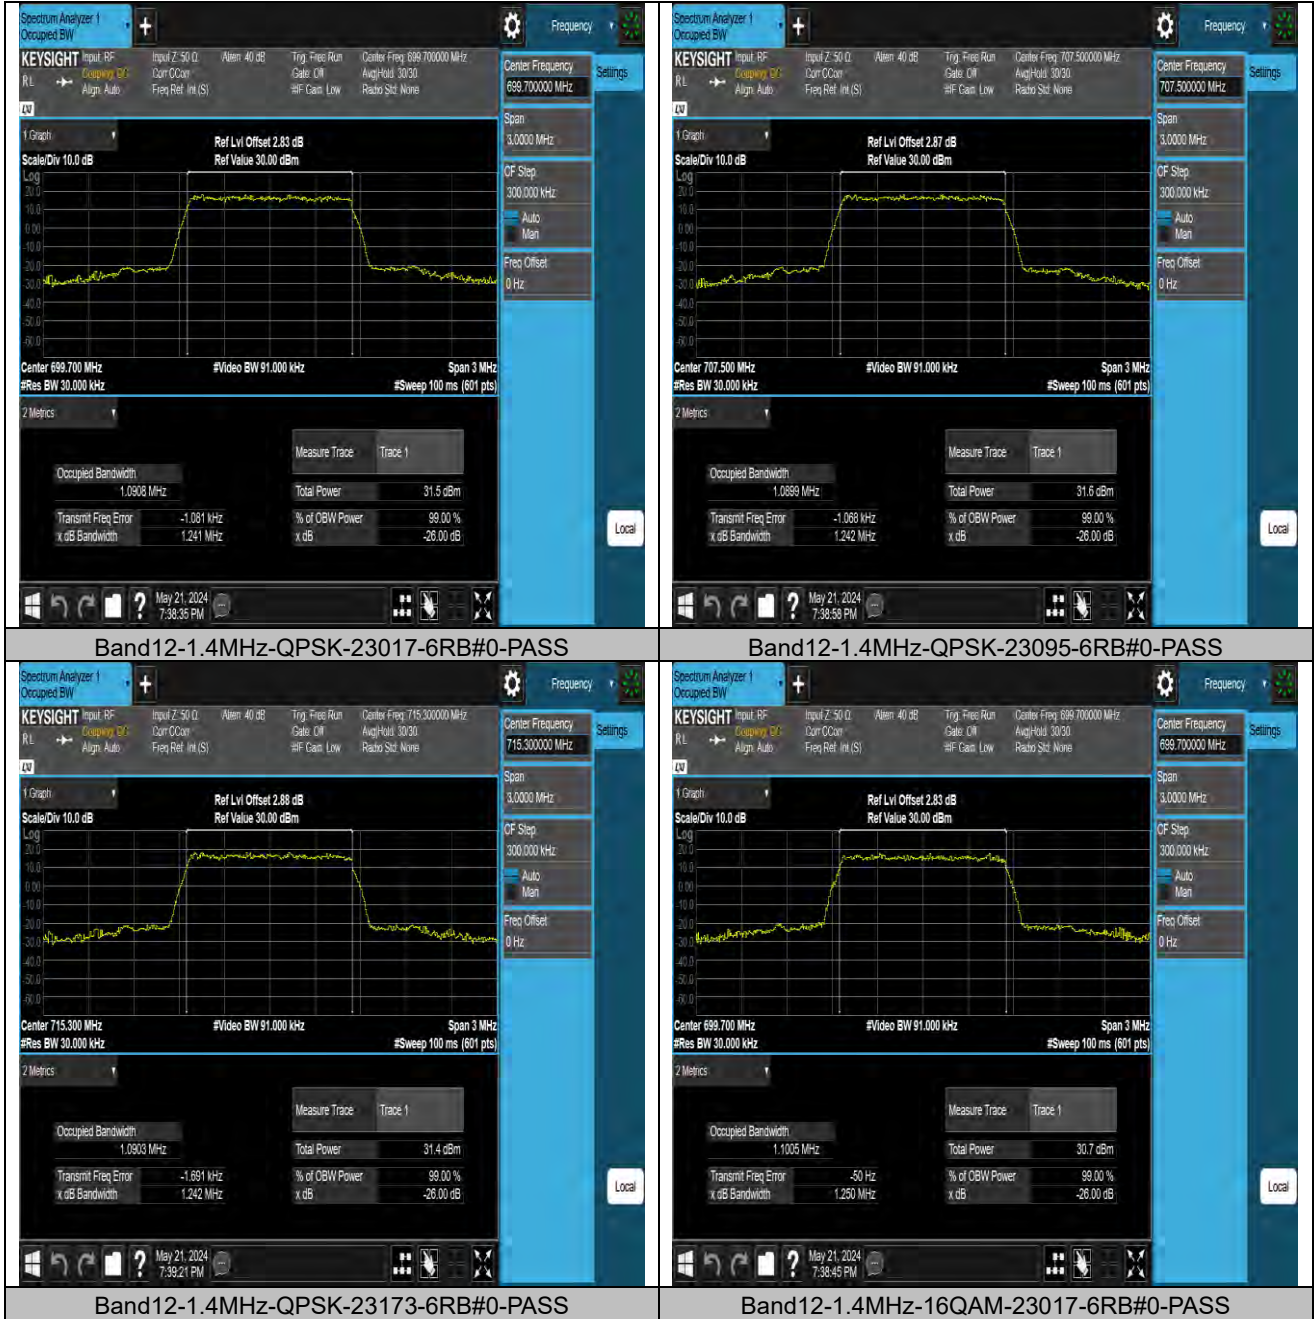

Test Graphs