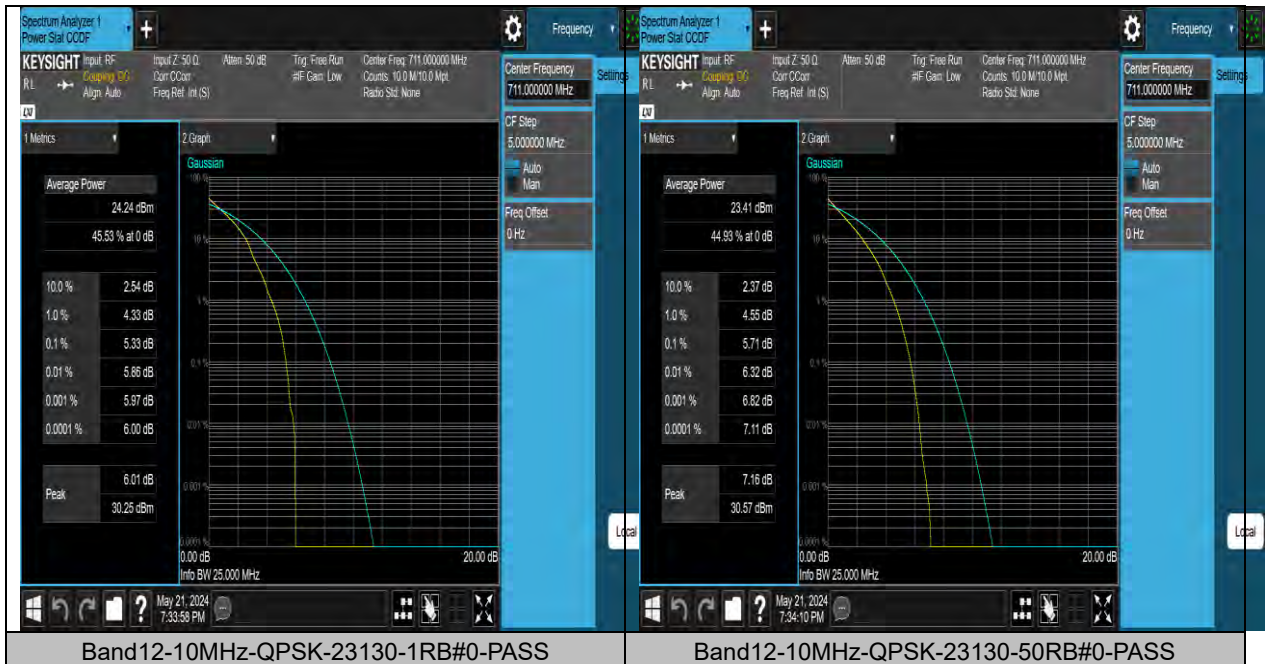

BUREAU
VERITAS

Test Report No.: PSU-NQN2405090215RF03