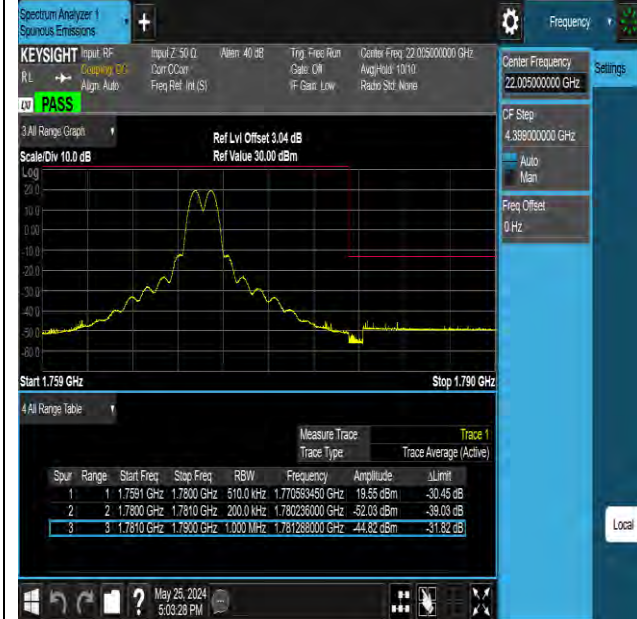

10MHz-10MHz_16QAM@16QAM-16QAM@16QAM_132 523-132622 1RB#49@50RB#0-1RB#0@50RB#0

10MHz-10MHz_16QAM@16QAM-16QAM@16QAM_132 523-132622 50RB#0@50RB#0-50RB#0@50RB#0

Reference No.: PSU-NQN2403180115RF09

CONDUCTED SPURIOUS EMISSION TEST RESULT