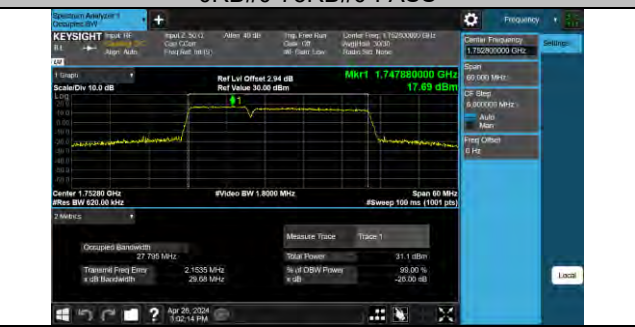

BUREAU VERITAS

Reference No.: PSU-NQN2403180115RF09