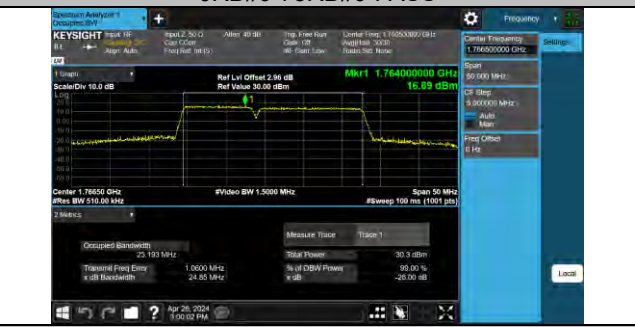

BUREAU VERITAS

Reference No.: PSU-NQN2403180115RF09