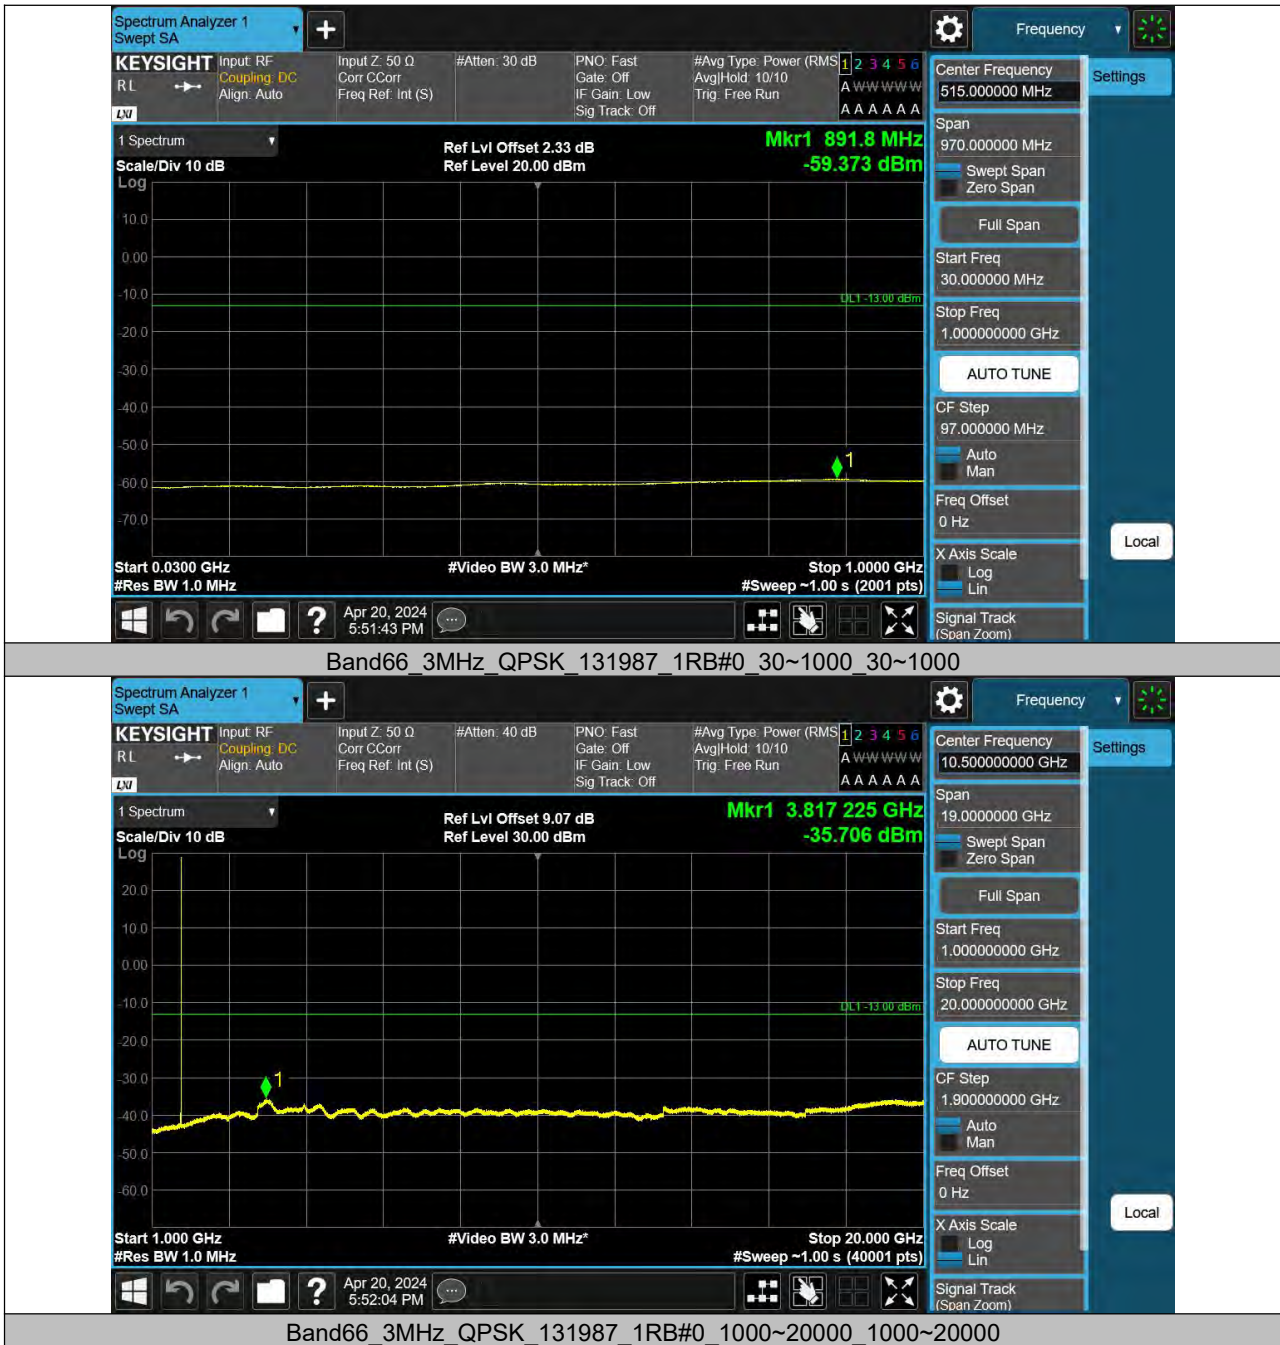

BUREAU VERITAS

Reference No.: PSU-NQN2403180115RF08

BUREAU VERITAS

Reference No.: PSU-NQN2403180115RF08

BV 7Layers Communications Technology (Shenzhen) Co., Ltd

Room B37, Warehouse A5, No.3 Chiwan 4th Road, Zhaoshang Street, Nanshan District Shenzhen, Guangdong, People's Republic of China