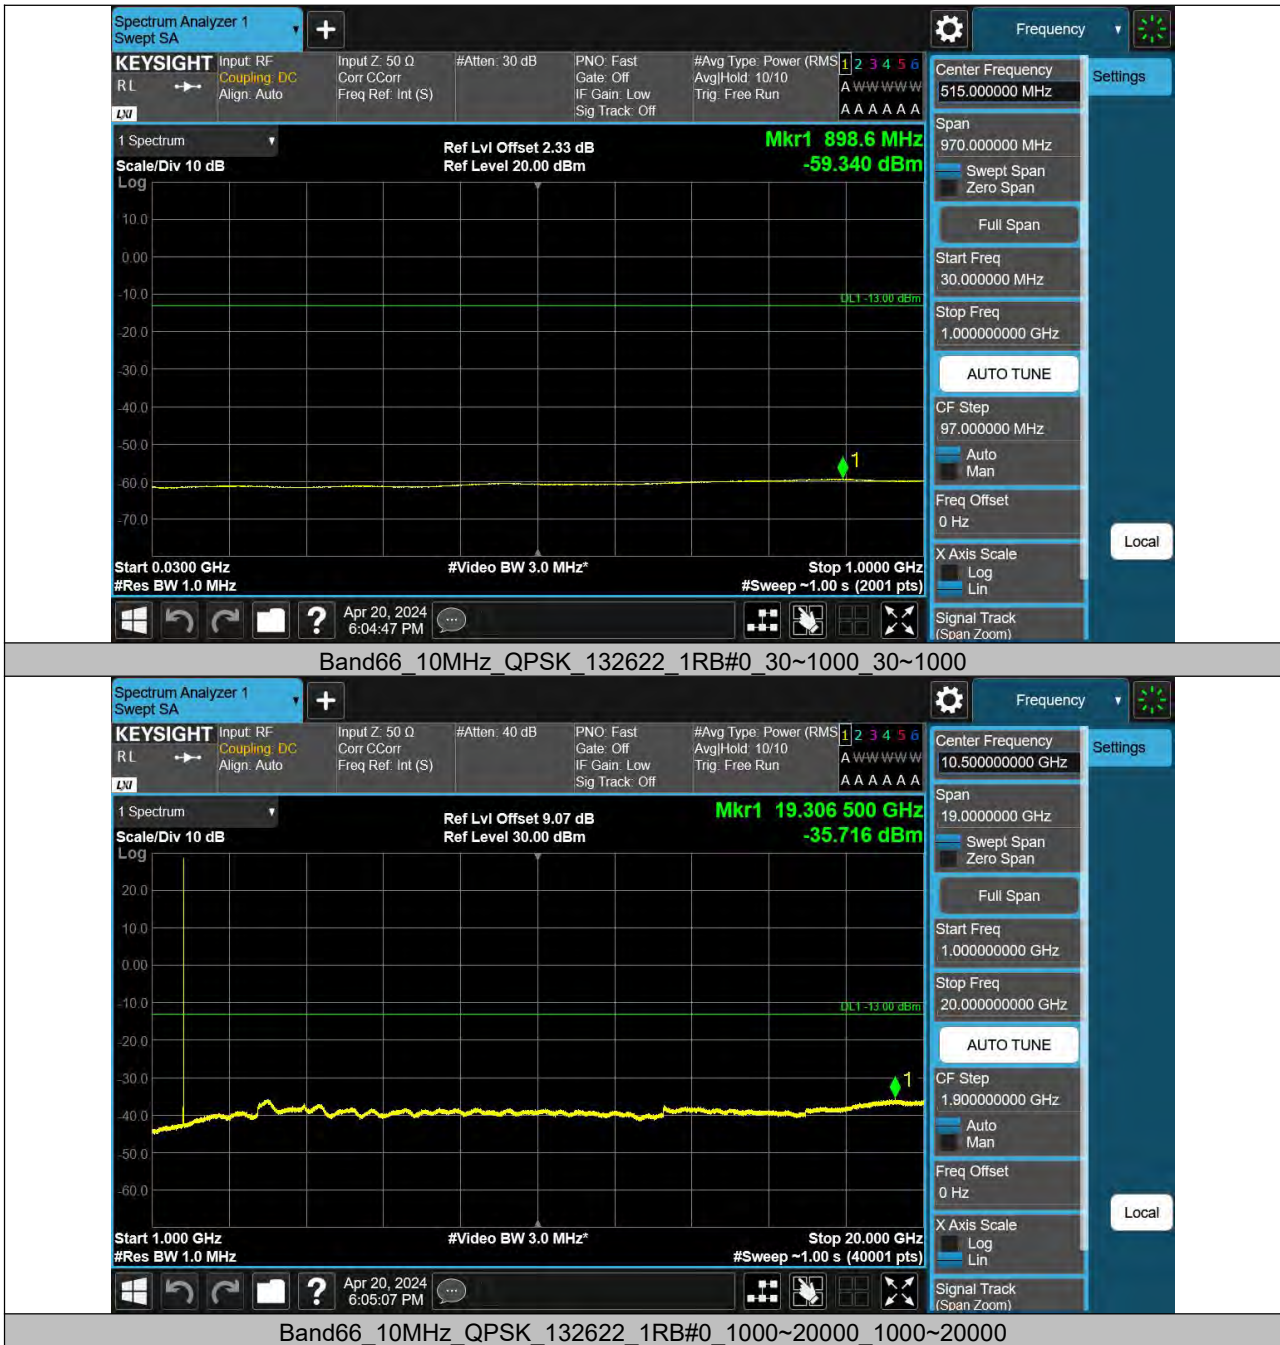

BUREAU VERITAS

Reference No.: PSU-NQN2403180115RF08

BV 7Layers Communications Technology (Shenzhen) Co., Ltd

Room B37, Warehouse A5, No.3 Chiwan 4th Road, Zhaoshang Street, Nanshan District Shenzhen, Guangdong, People's Republic of China

Tel: +86 755 8869 6566
Fax: +86 755 8869 6577
Email: customerservice.sw@bureauveritas.com