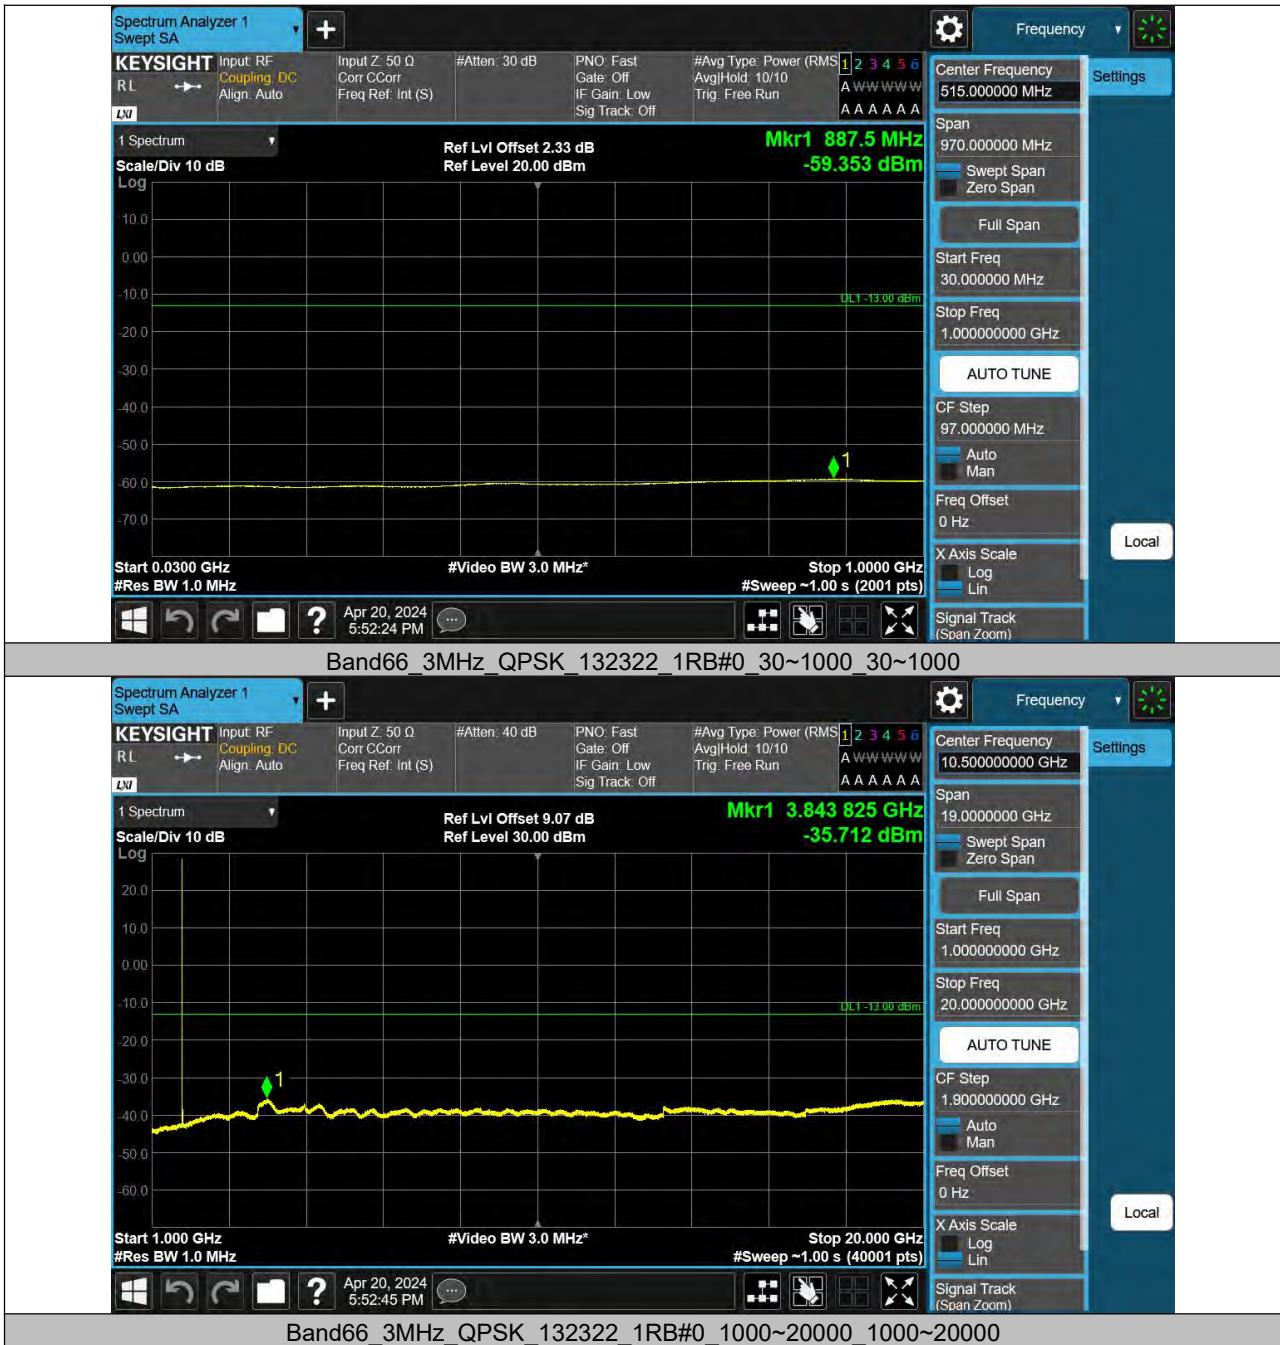

BUREAU VERITAS

Reference No.: PSU-NQN2403180115RF08