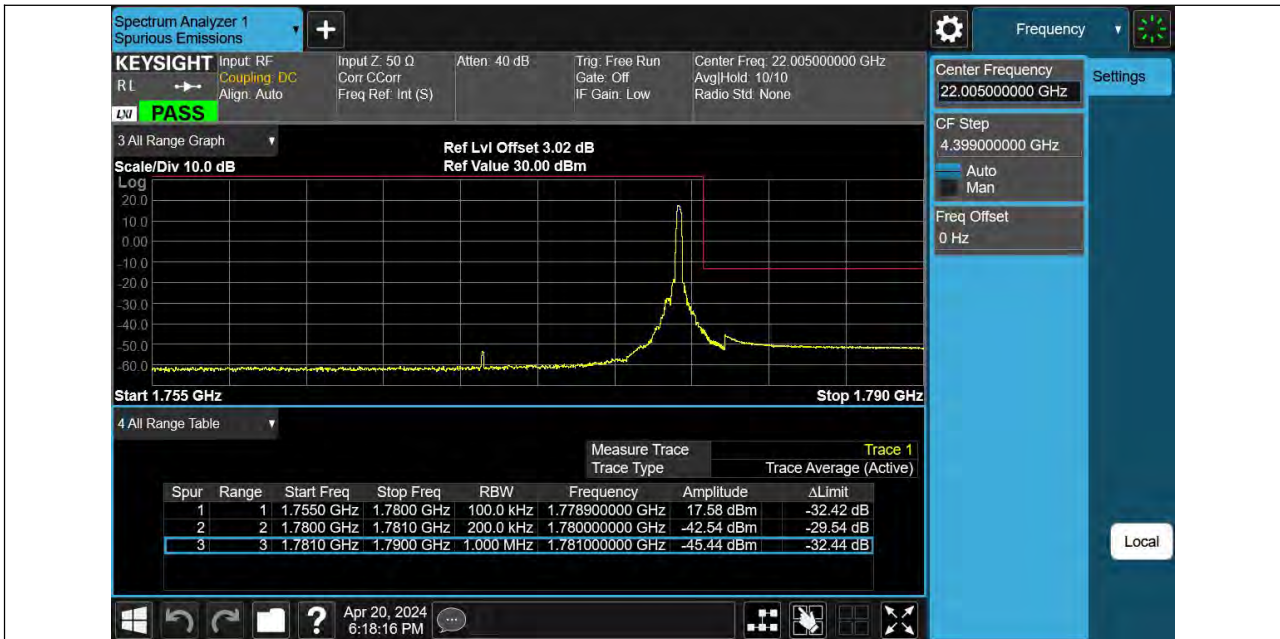

BUREAU VERITAS

Reference No.: PSU-NQN2403180115RF08

Band66_20MHz_16QAM_132572_1RB#99