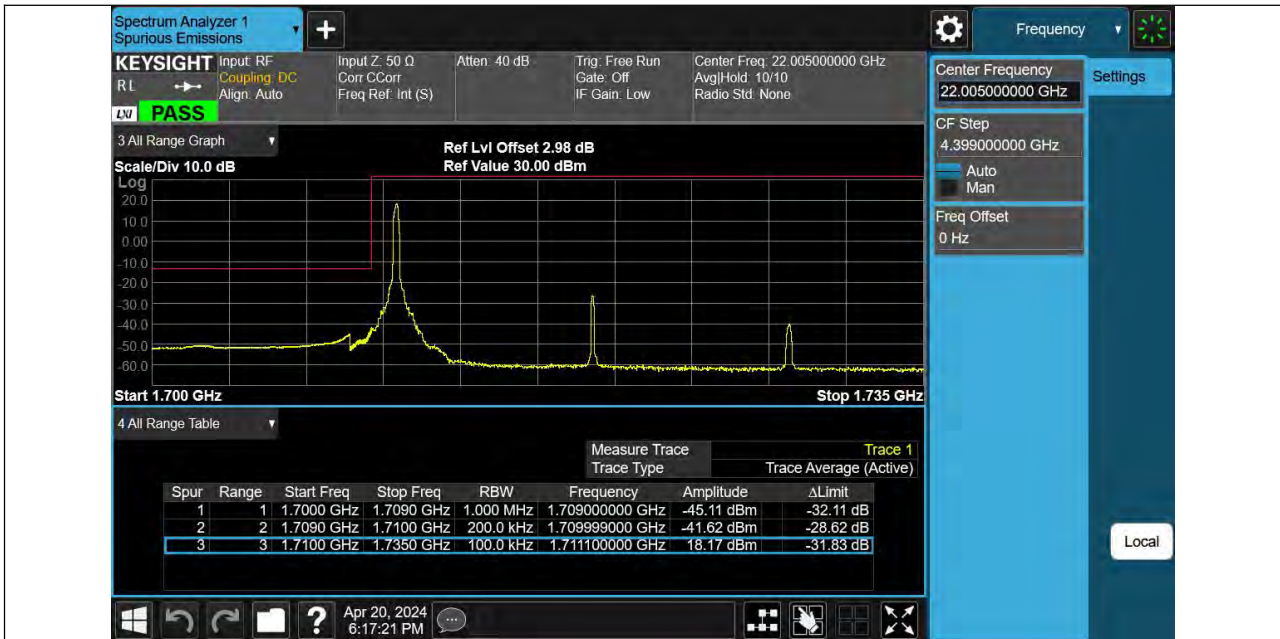

BUREAU VERITAS

Reference No.: PSU-NQN2403180115RF08

Band66_20MHz_16QAM_132072_1RB#0