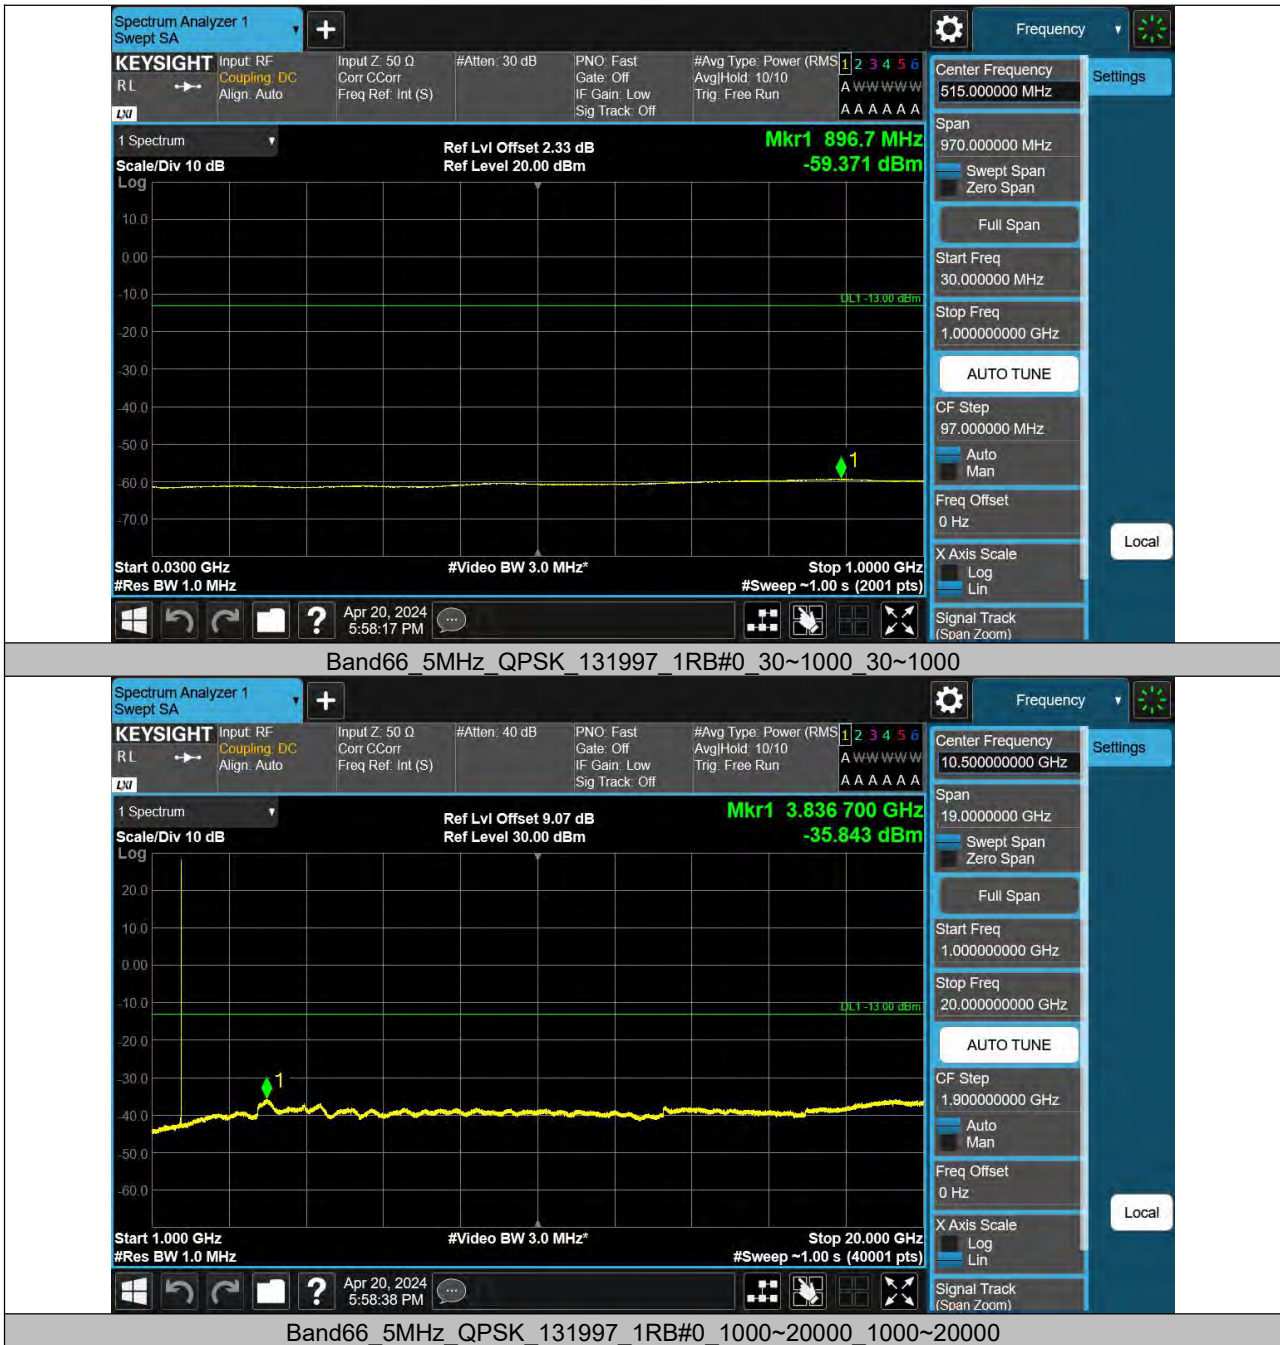

BUREAU VERITAS

Reference No.: PSU-NQN2403180115RF08