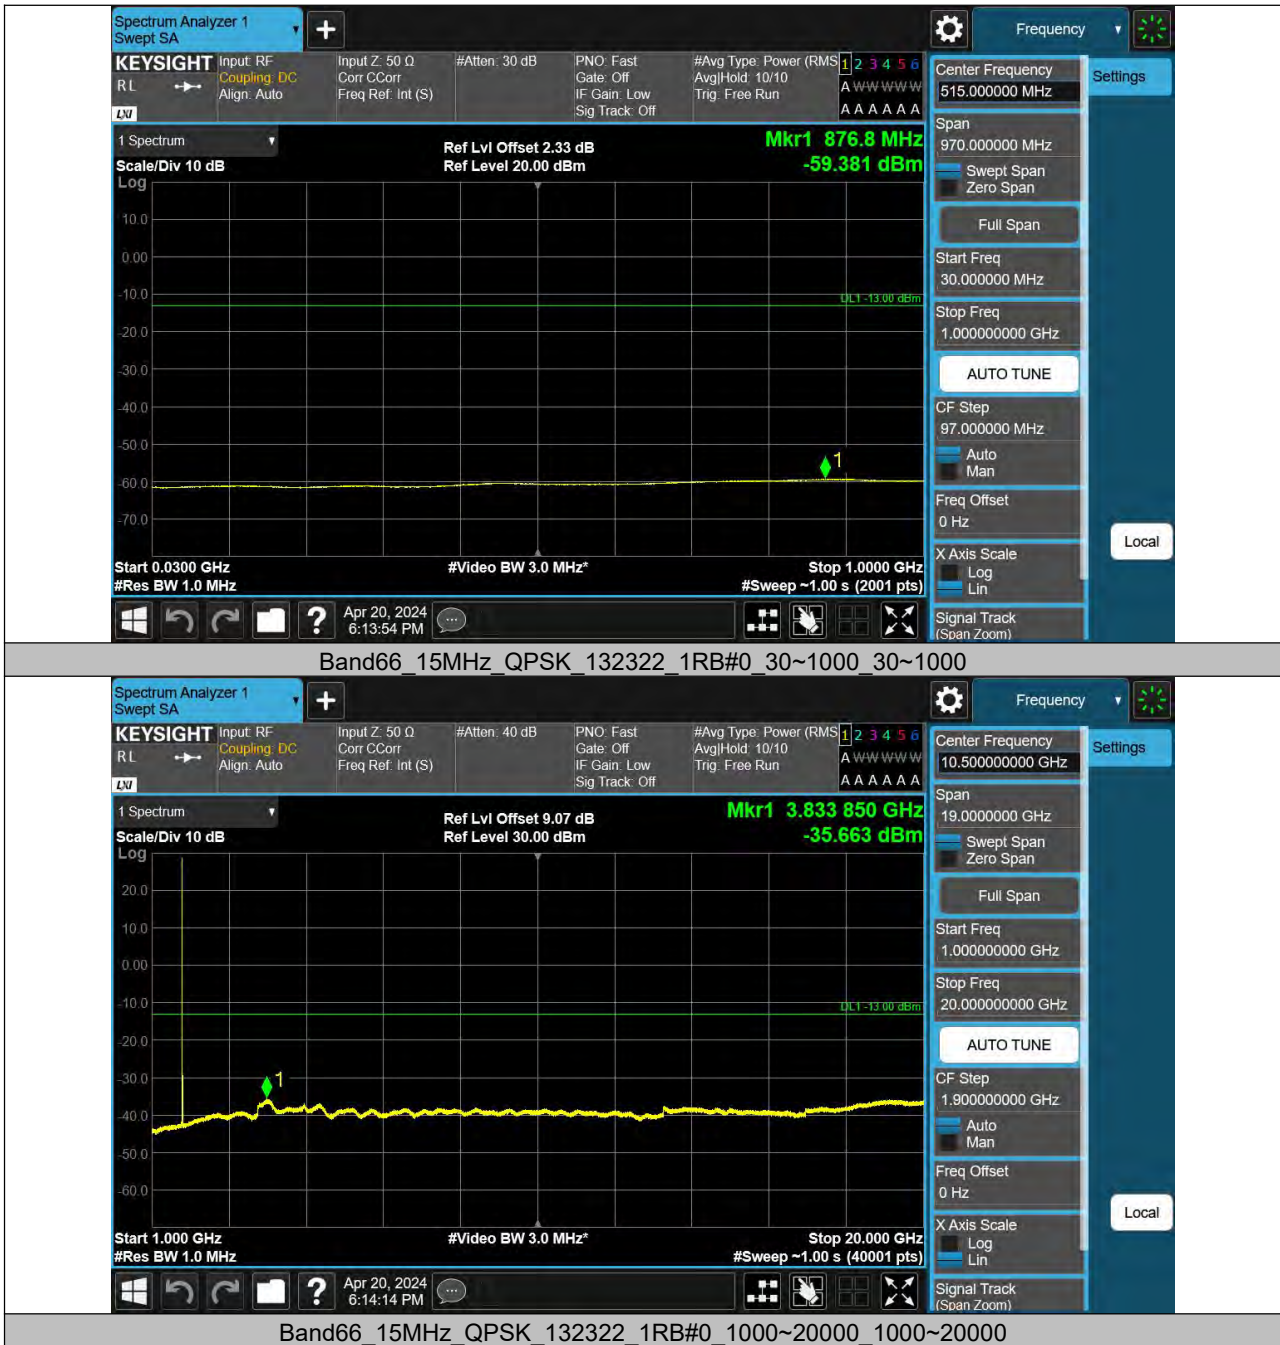

BUREAU VERITAS

Reference No.: PSU-NQN2403180115RF08

BV 7Layers Communications Technology (Shenzhen) Co., Ltd

Room B37, Warehouse A5, No.3 Chiwan 4th Road, Zhaoshang Street, Nanshan District Shenzhen, Guangdong, People's Republic of China

Tel: +86 755 8869 6566
Fax: +86 755 8869 6577
Email: customerservice.sw@bureauveritas.com