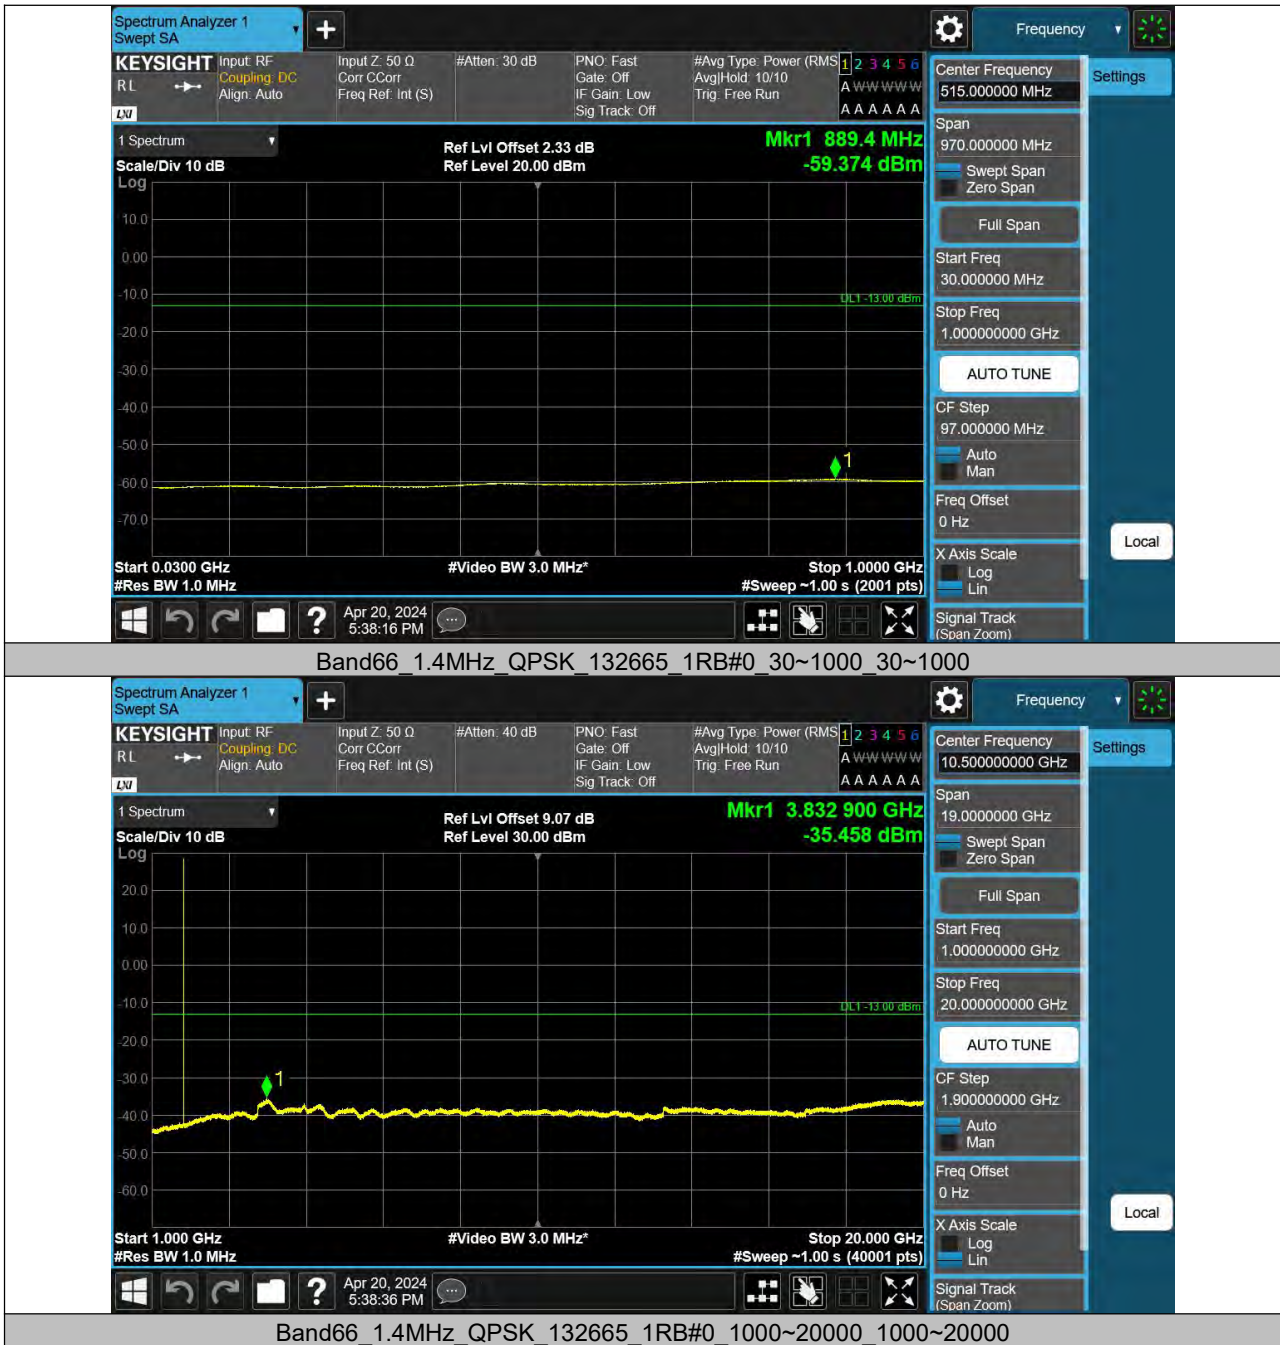

BUREAU VERITAS

Reference No.: PSU-NQN2403180115RF08