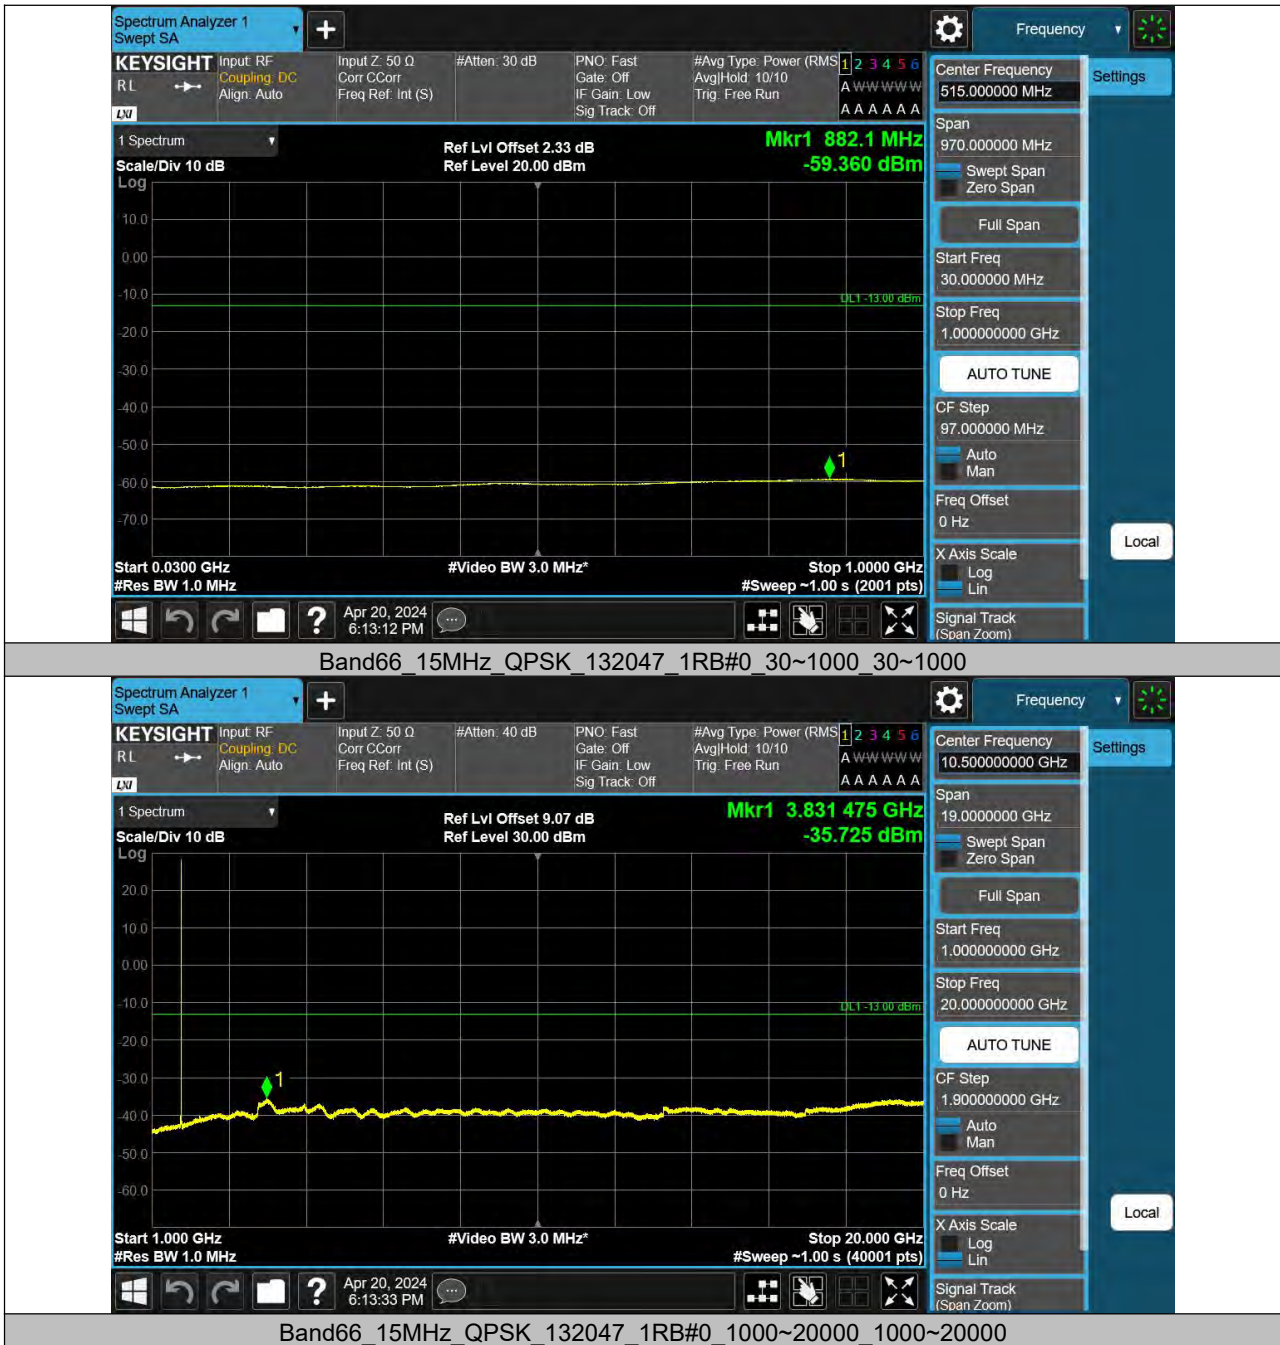

BUREAU VERITAS

Reference No.: PSU-NQN2403180115RF08