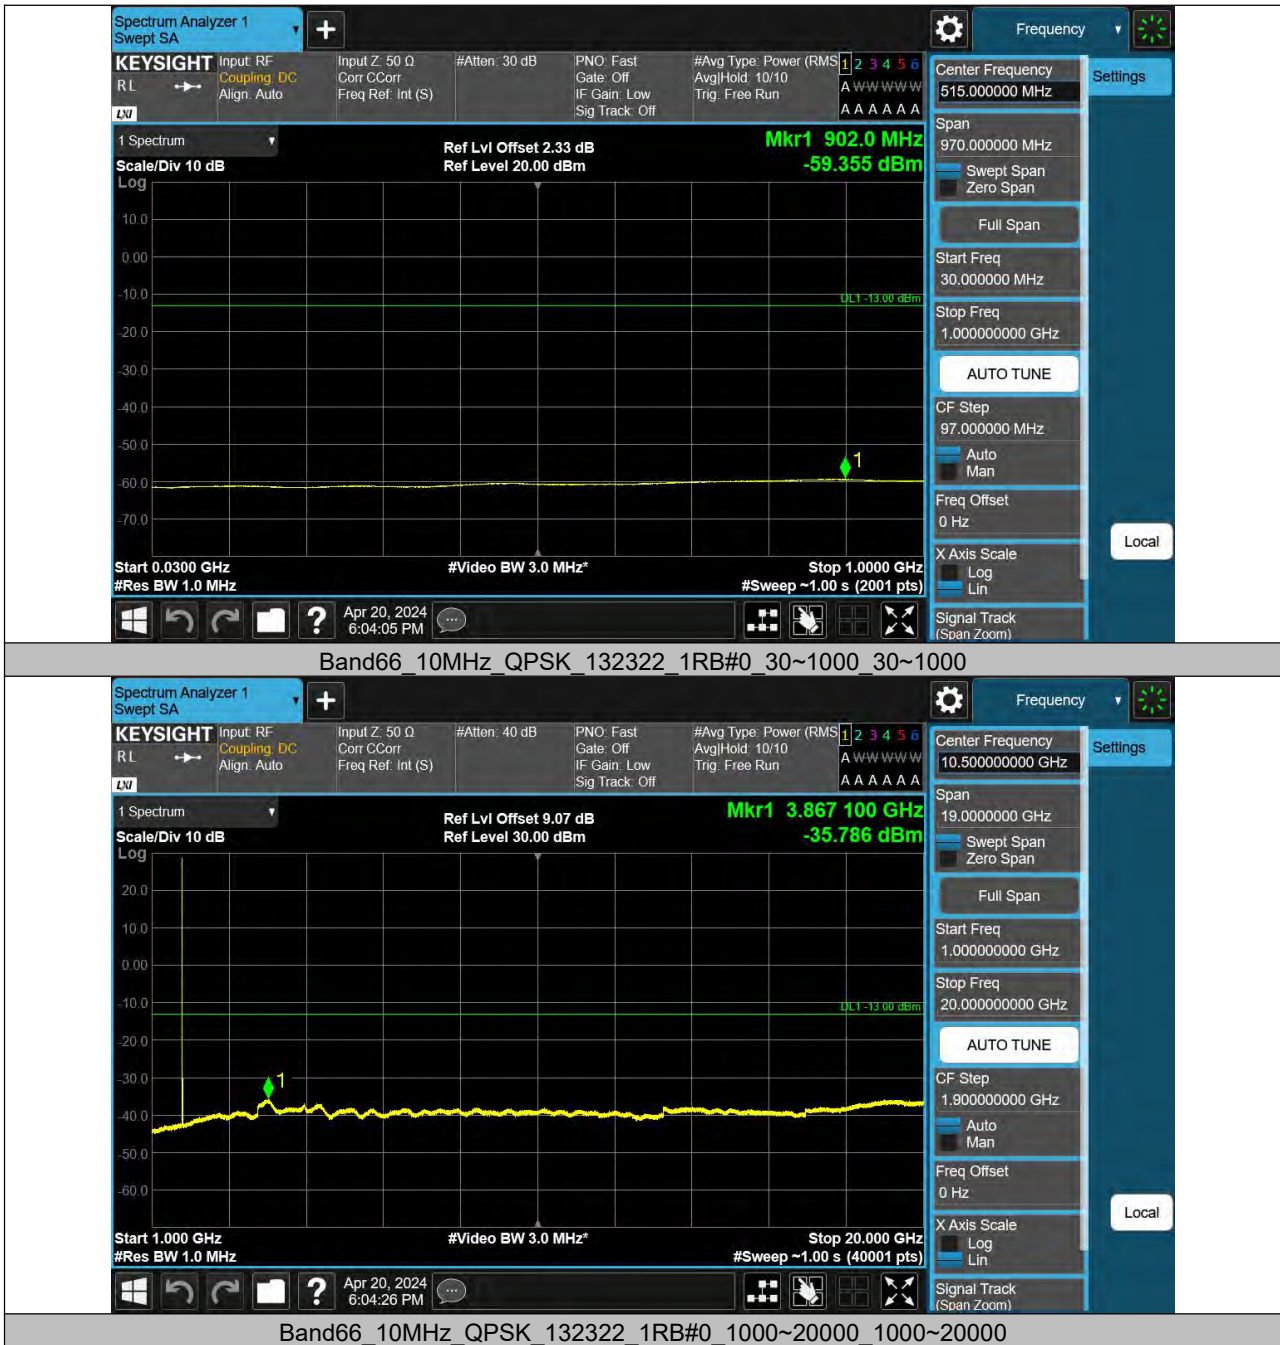

BUREAU VERITAS

Reference No.: PSU-NQN2403180115RF08

BV 7Layers Communications Technology (Shenzhen) Co., Ltd

Room B37, Warehouse A5, No.3 Chiwan 4th Road, Zhaoshang Street, Nanshan District Shenzhen, Guangdong, People's Republic of China