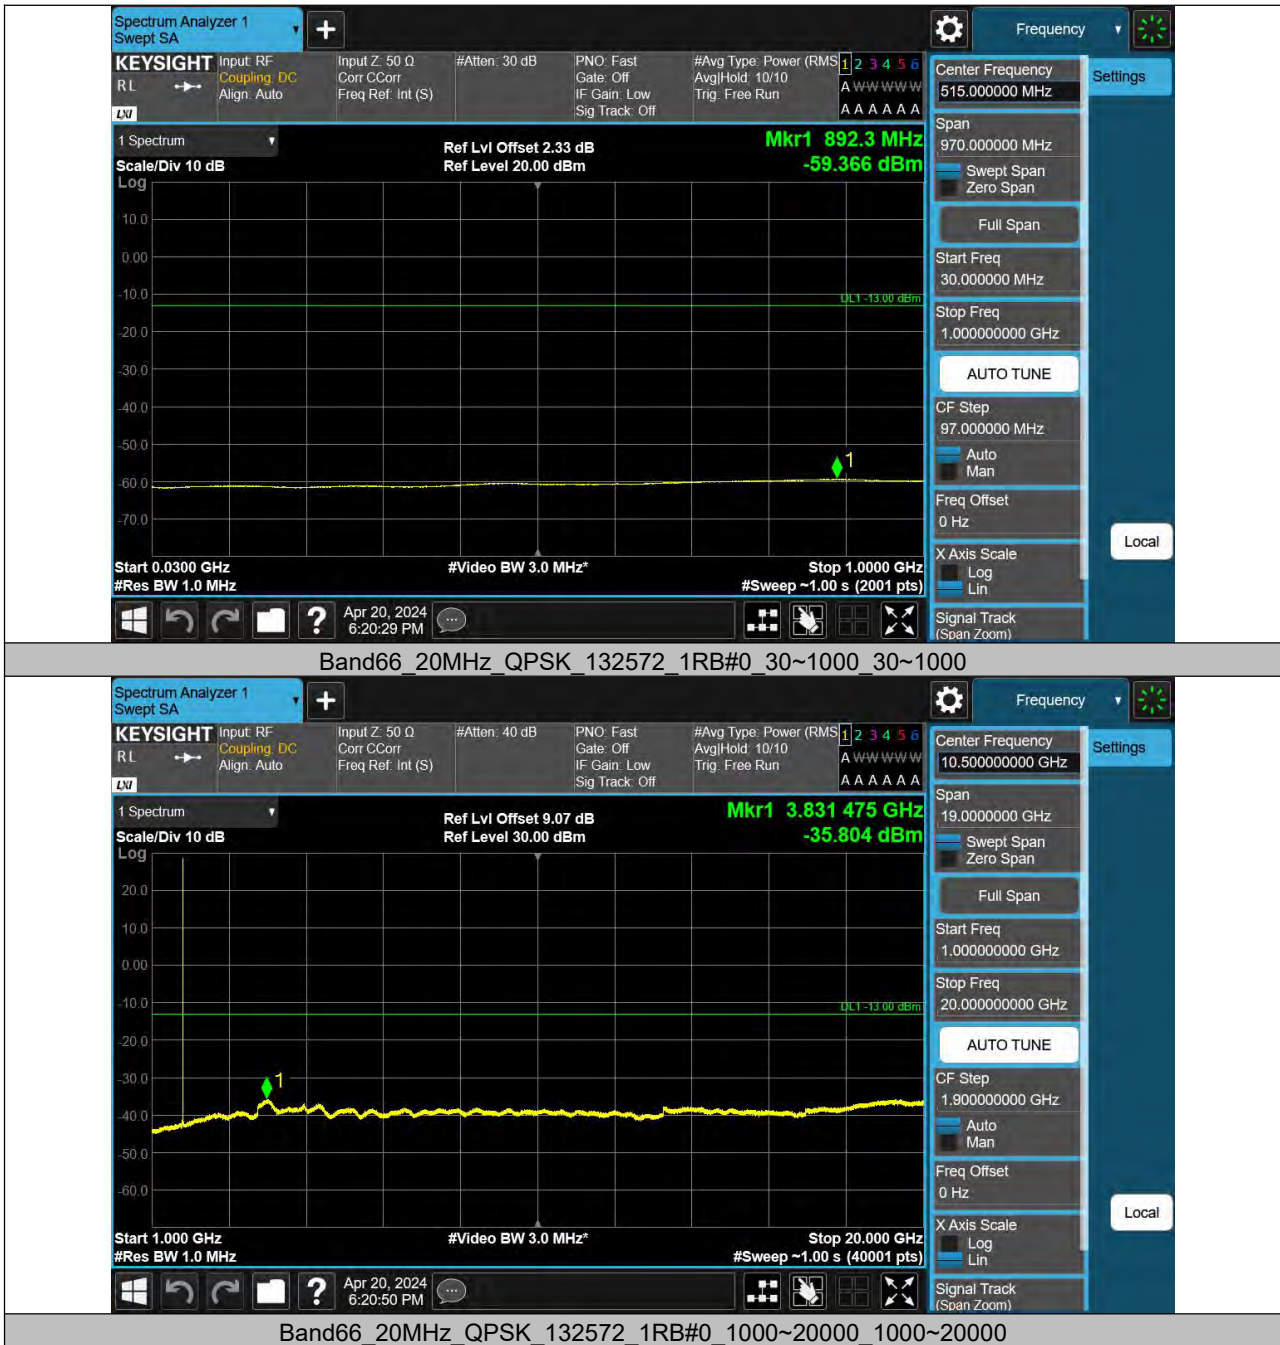

BUREAU VERITAS

Reference No.: PSU-NQN2403180115RF08