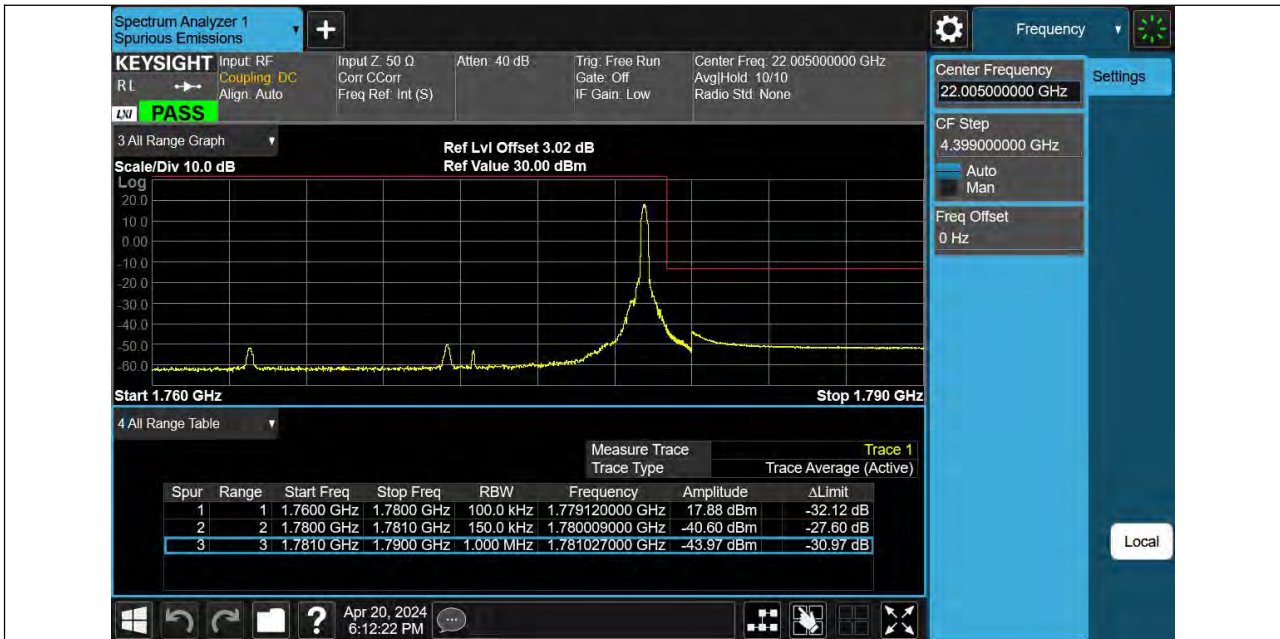

BUREAU VERITAS

Reference No.: PSU-NQN2403180115RF08

Band66 15MHz 16QAM 132047 1RB#0

Band66 15MHz 16QAM 132047 75RB#0

BUREAU VERITAS

Reference No.: PSU-NQN2403180115RF08

Band66_15MHz_16QAM_132597_1RB#74

Band66_15MHz_16QAM_132597_75RB#0