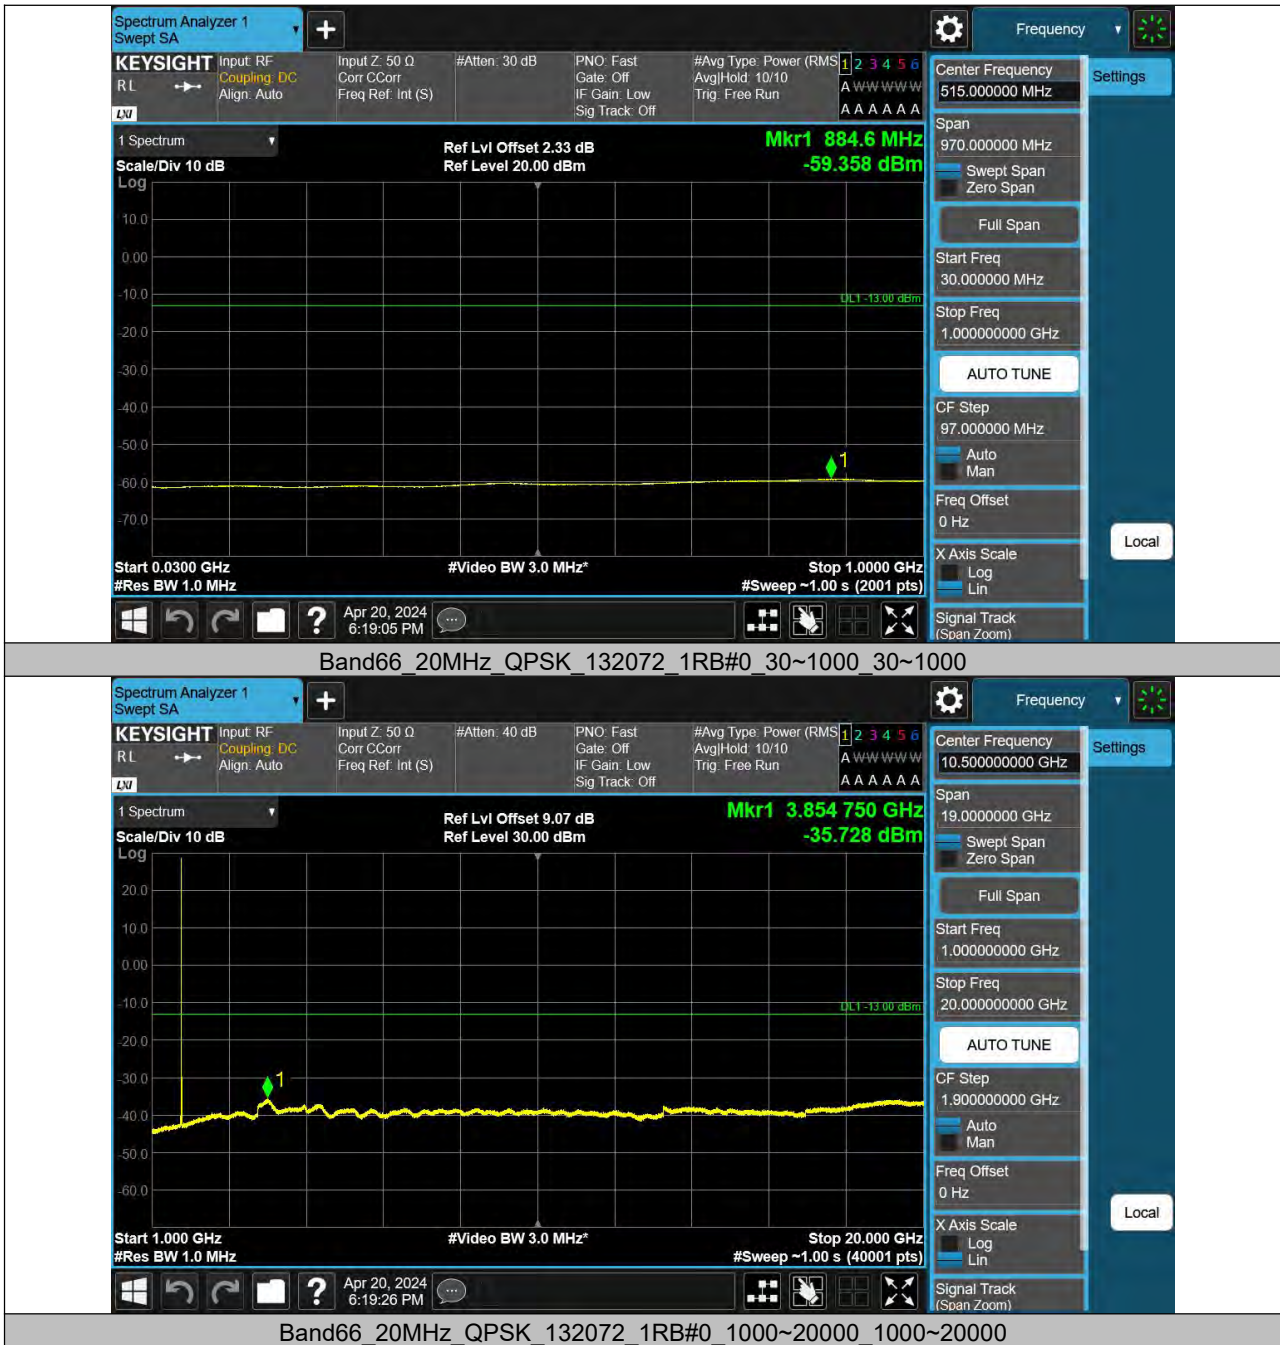

BUREAU VERITAS

Reference No.: PSU-NQN2403180115RF08

BUREAU VERITAS

Reference No.: PSU-NQN2403180115RF08

BV 7Layers Communications Technology (Shenzhen) Co., Ltd

Room B37, Warehouse A5, No.3 Chiwan 4th Road, Zhaoshang Street, Nanshan District Shenzhen, Guangdong, People's Republic of China