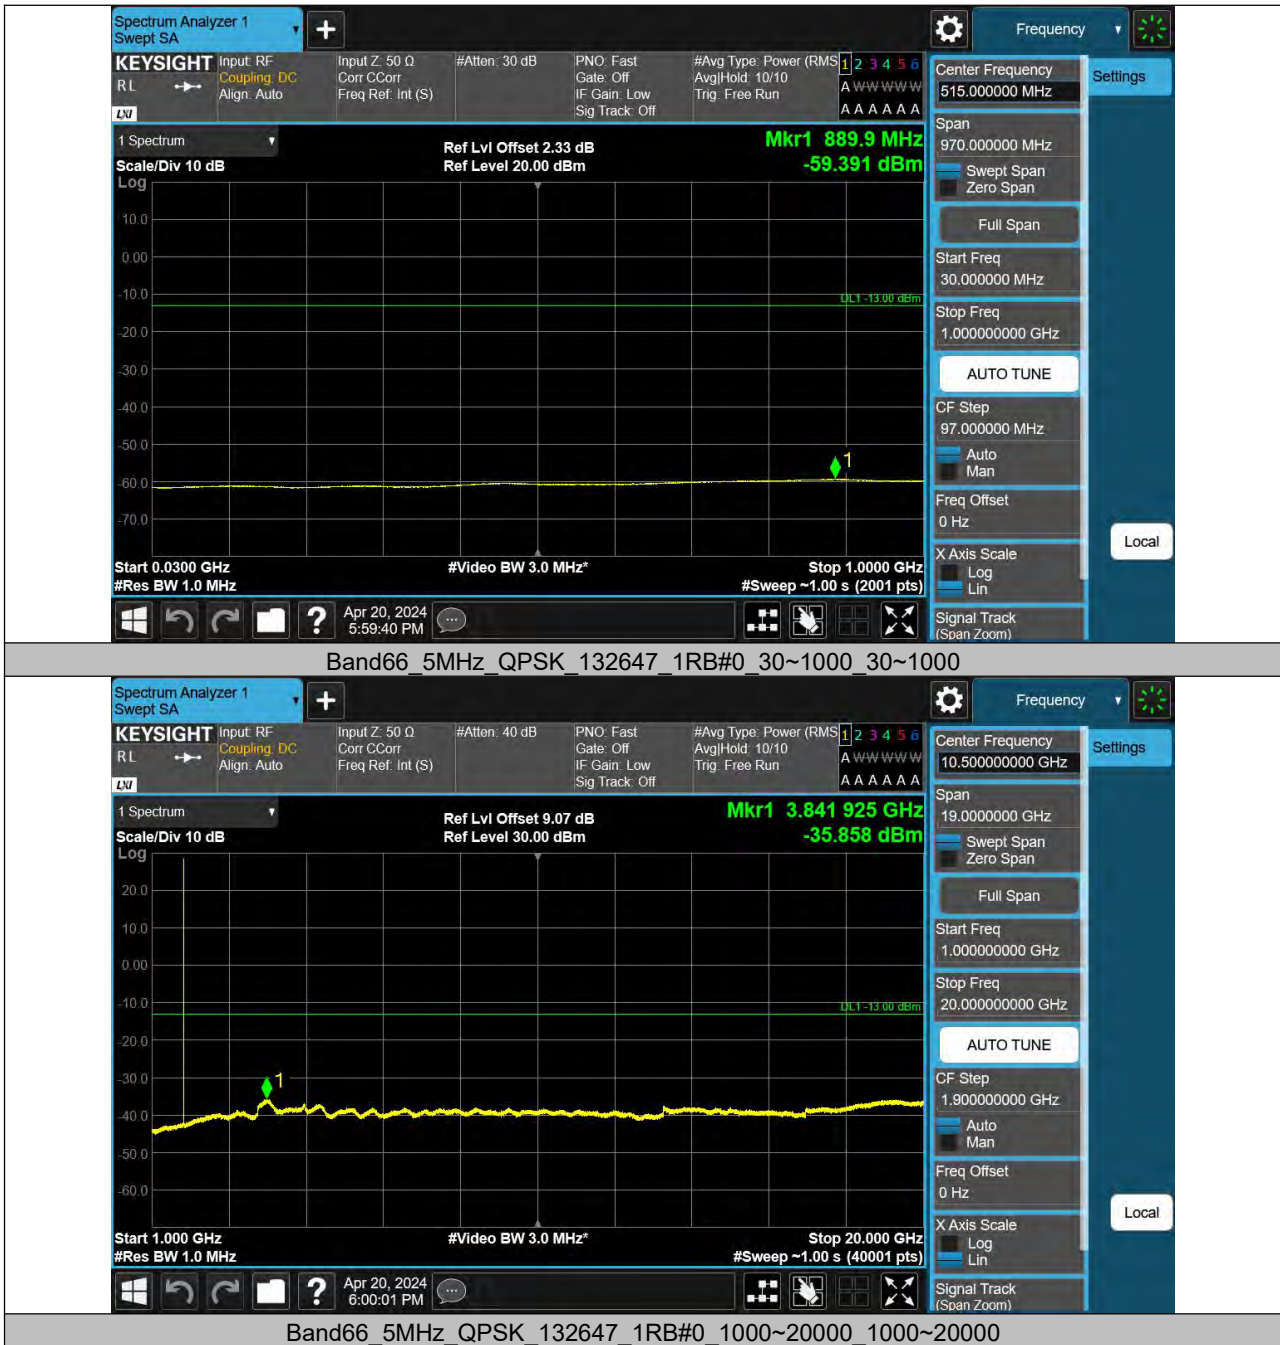

BUREAU VERITAS

Reference No.: PSU-NQN2403180115RF08

BUREAU VERITAS

Reference No.: PSU-NQN2403180115RF08

BUREAU VERITAS

Reference No.: PSU-NQN2403180115RF08

BUREAU VERITAS

Reference No.: PSU-NQN2403180115RF08