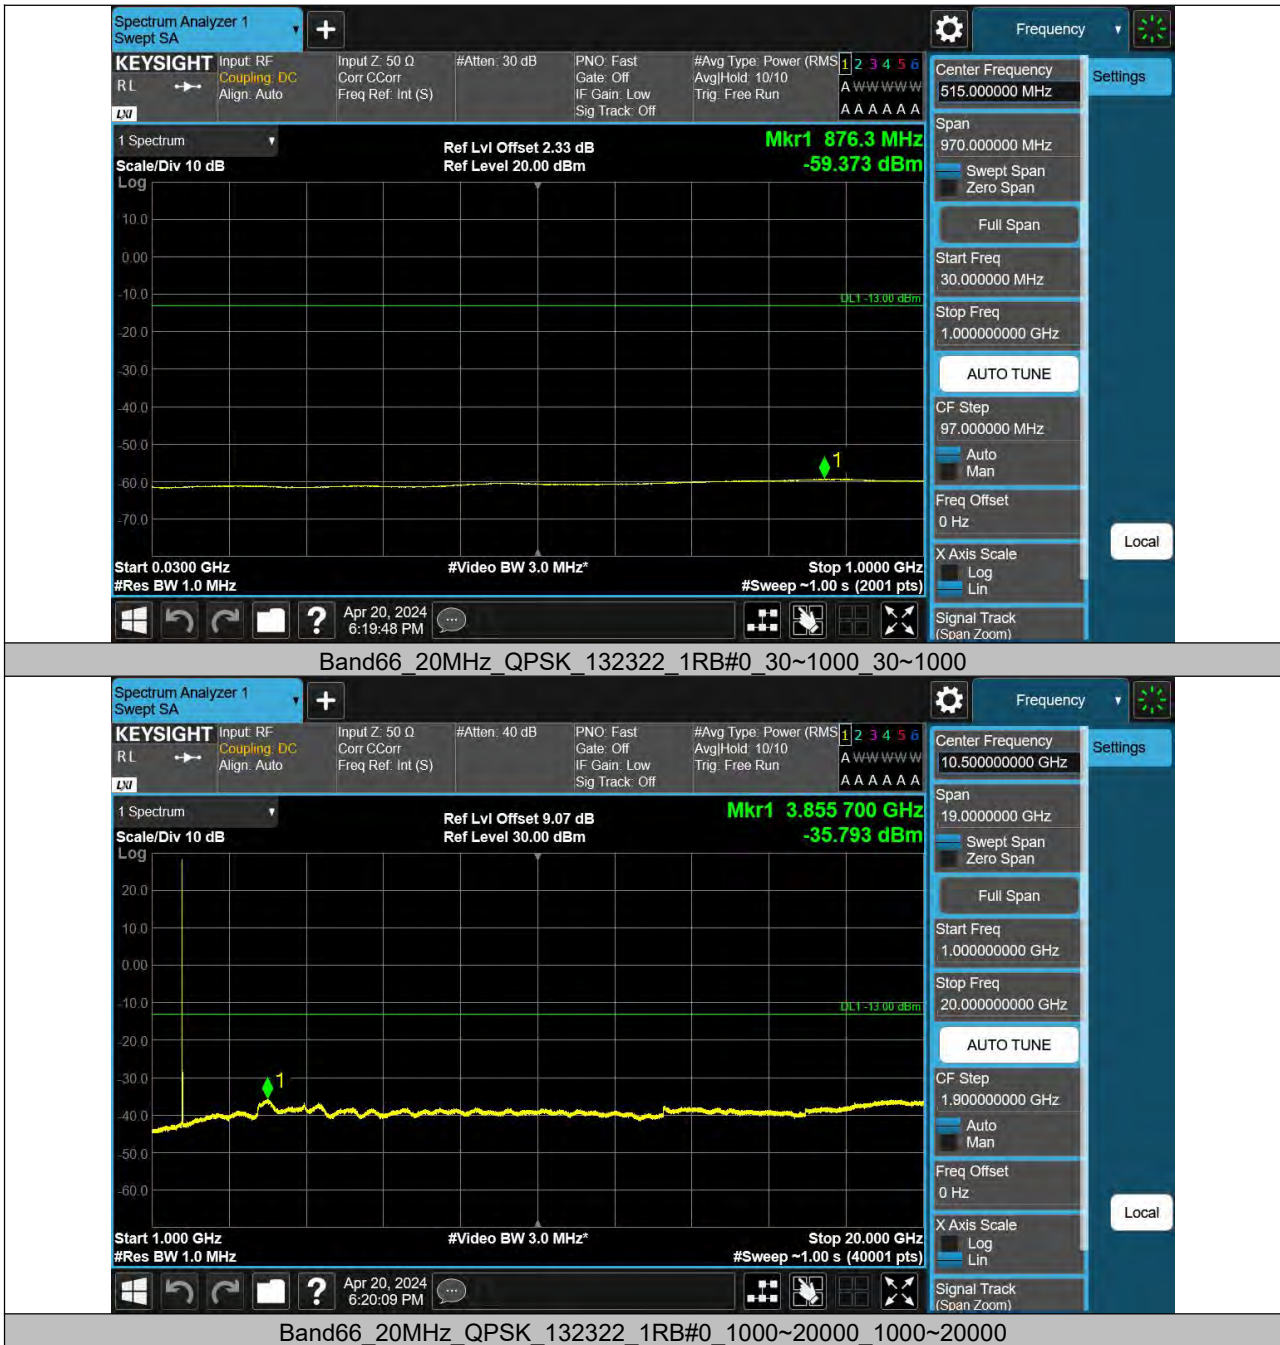

BUREAU VERITAS

Reference No.: PSU-NQN2403180115RF08

BV 7Layers Communications Technology (Shenzhen) Co., Ltd

Room B37, Warehouse A5, No.3 Chiwan 4th Road, Zhaoshang Street, Nanshan District Shenzhen, Guangdong, People's Republic of China

Tel: +86 755 8869 6566
Fax: +86 755 8869 6577
Email: customerservice.sw@bureauveritas.com