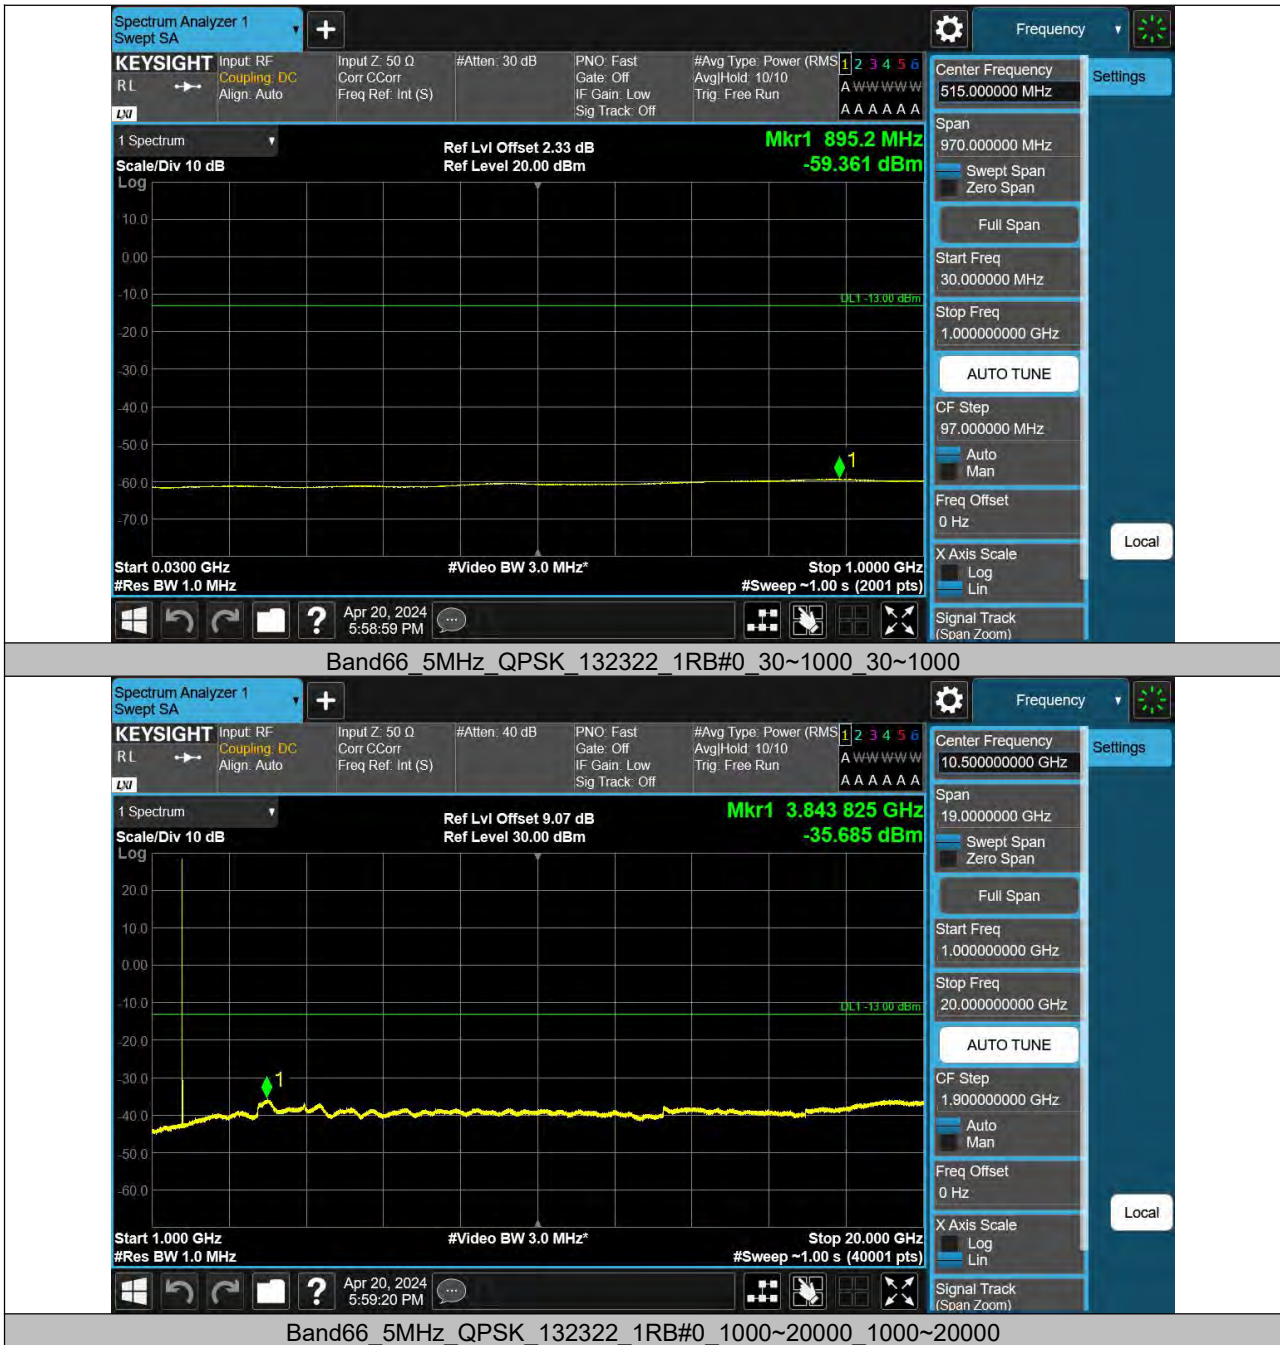

BUREAU VERITAS

Reference No.: PSU-NQN2403180115RF08

BUREAU VERITAS

Reference No.: PSU-NQN2403180115RF08

BUREAU VERITAS

Reference No.: PSU-NQN2403180115RF08

BUREAU VERITAS

Reference No.: PSU-NQN2403180115RF08