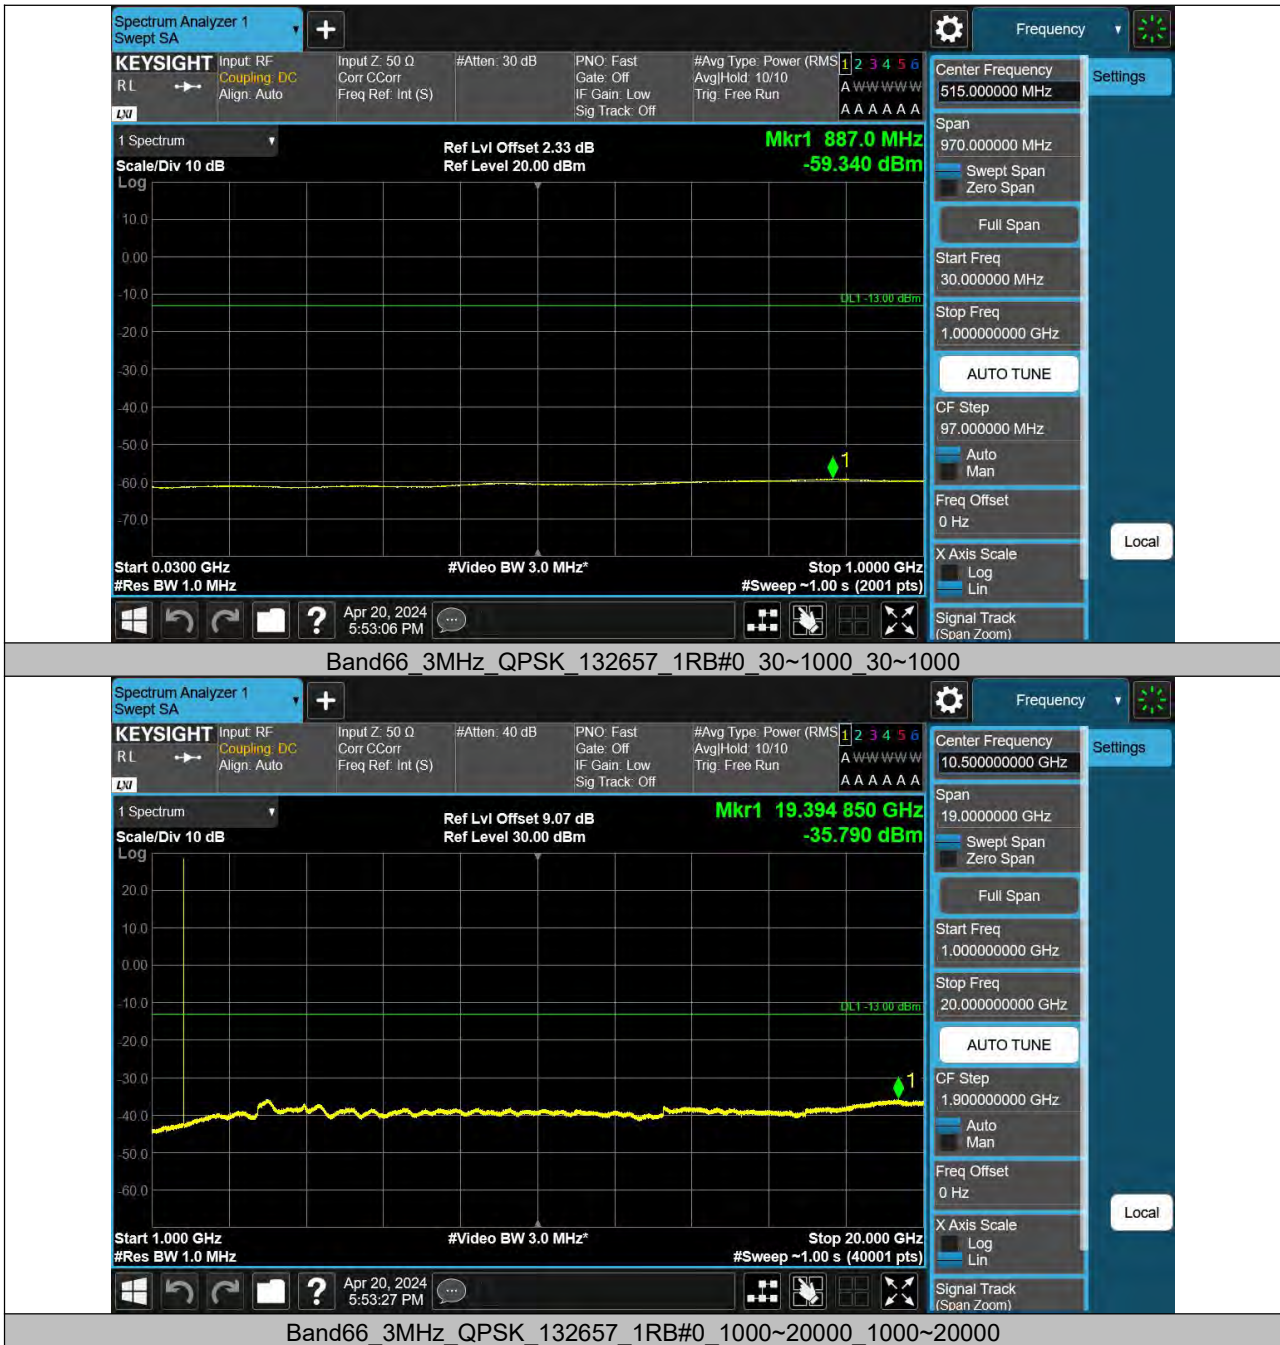

BUREAU VERITAS

Reference No.: PSU-NQN2403180115RF08

BV 7Layers Communications Technology (Shenzhen) Co., Ltd

Room B37, Warehouse A5, No.3 Chiwan 4th Road, Zhaoshang Street, Nanshan District Shenzhen, Guangdong, People's Republic of China

Tel: +86 755 8869 6566
Fax: +86 755 8869 6577
Email: customerservice.sw@bureauveritas.com