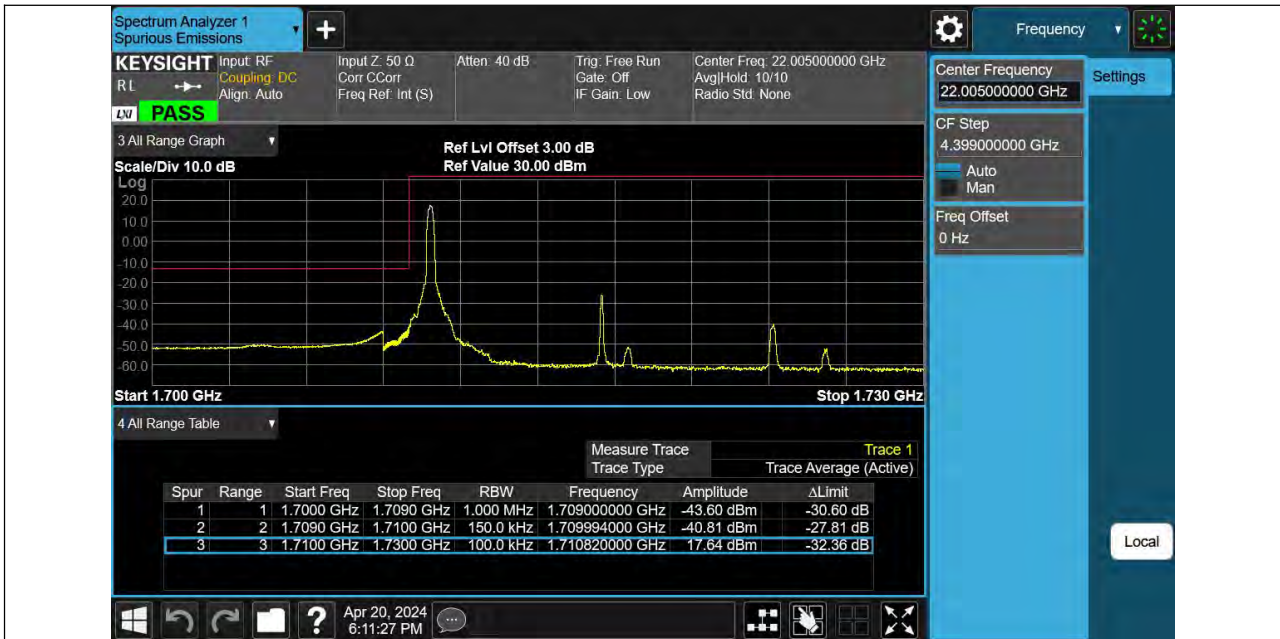

BUREAU VERITAS

Reference No.: PSU-NQN2403180115RF08

Band66 15MHz 16QAM 132047 1RB#0

Band66 15MHz 16QAM 132047 75RB#0

BUREAU VERITAS

Reference No.: PSU-NQN2403180115RF08

Band66_15MHz_16QAM_132597_1RB#74

Band66_15MHz_16QAM_132597_75RB#0