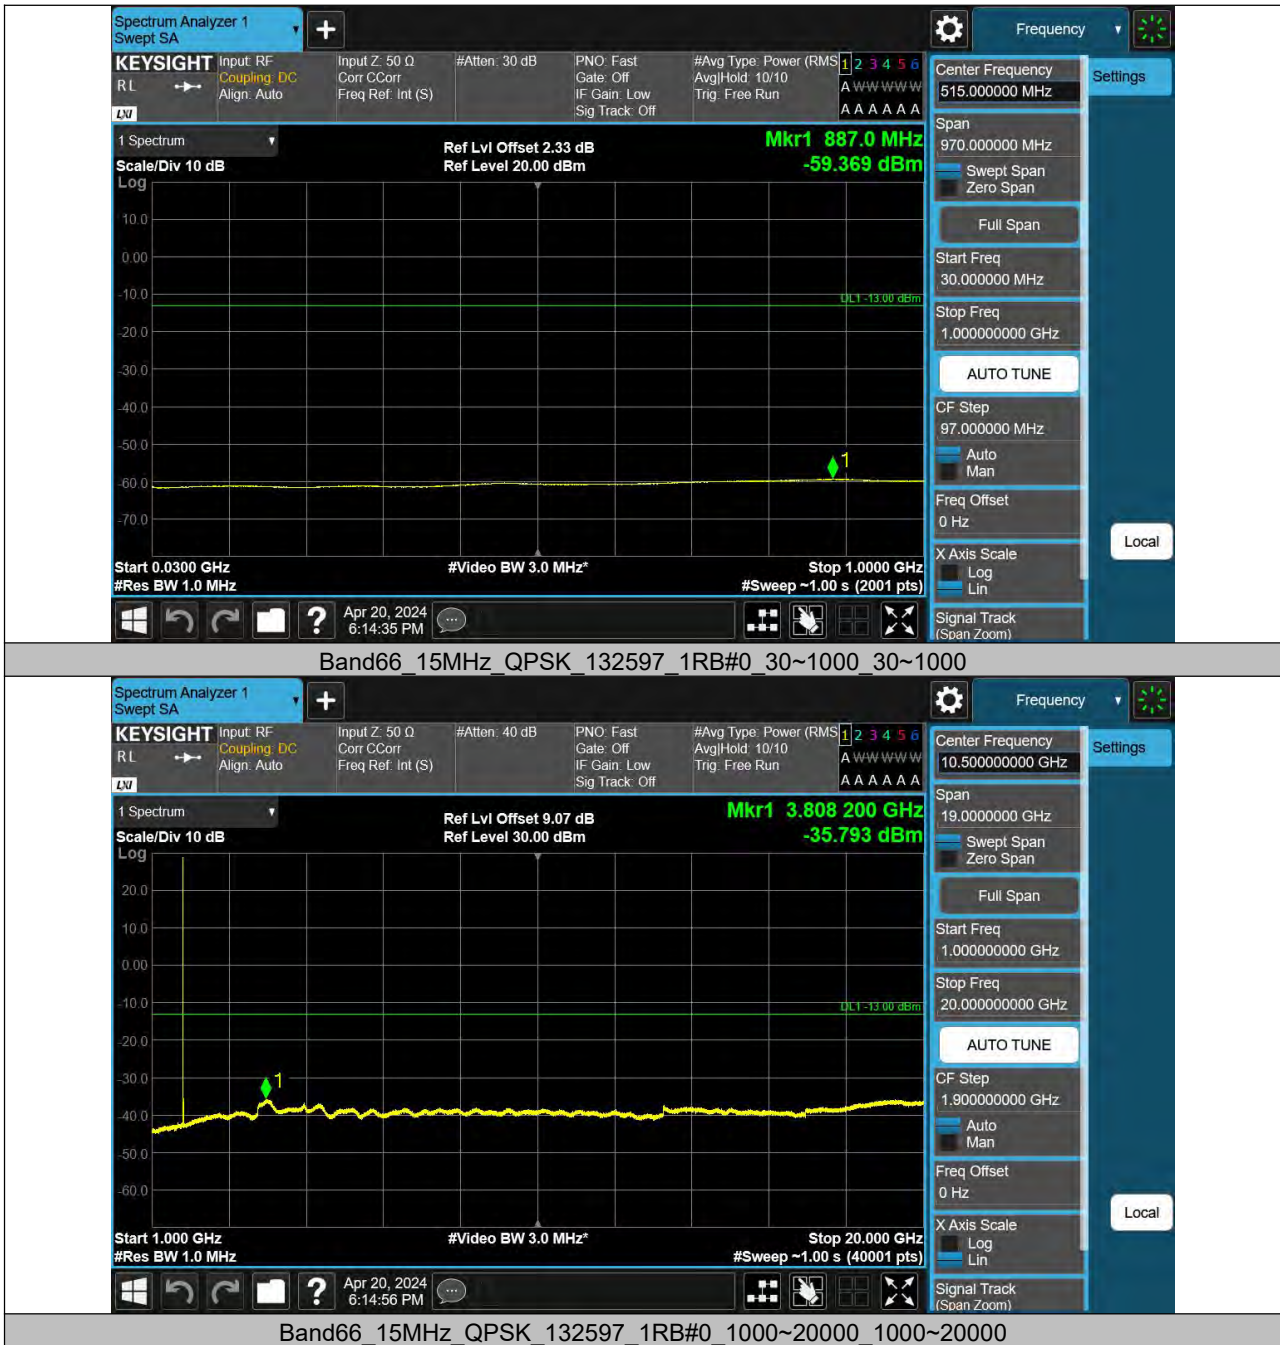

BUREAU VERITAS

Reference No.: PSU-NQN2403180115RF08