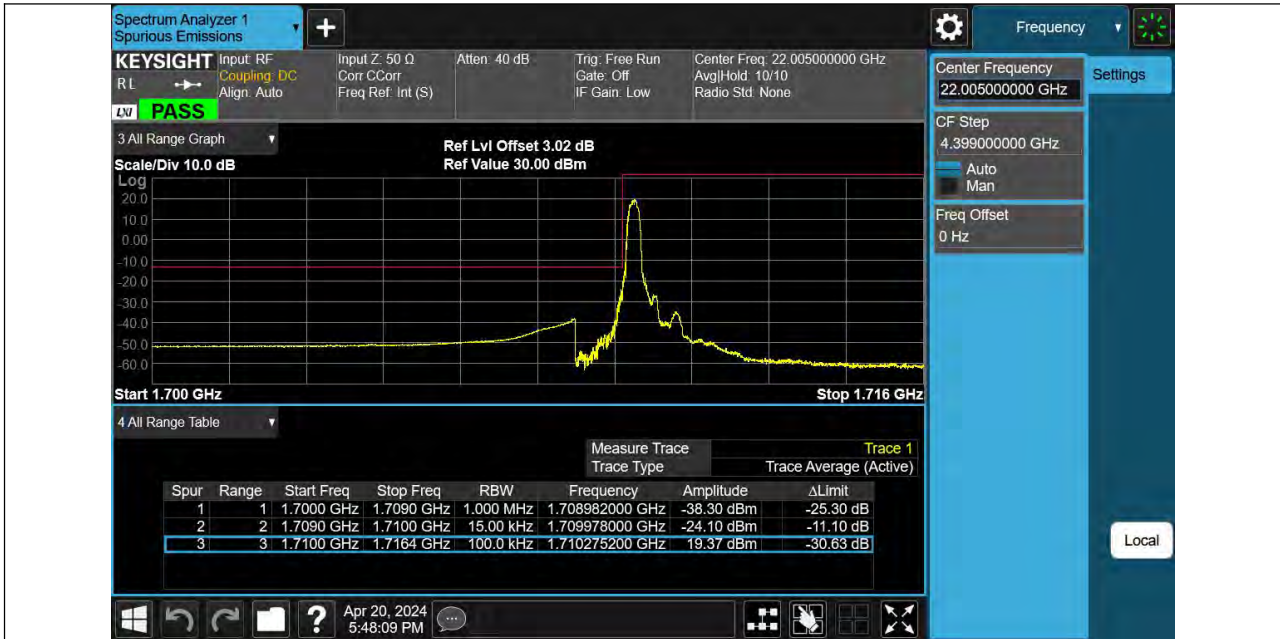

BUREAU VERITAS

Reference No.: PSU-NQN2403180115RF08

TEST GRAPHS

Band66 1.4MHz QPSK 131979 1RB#0