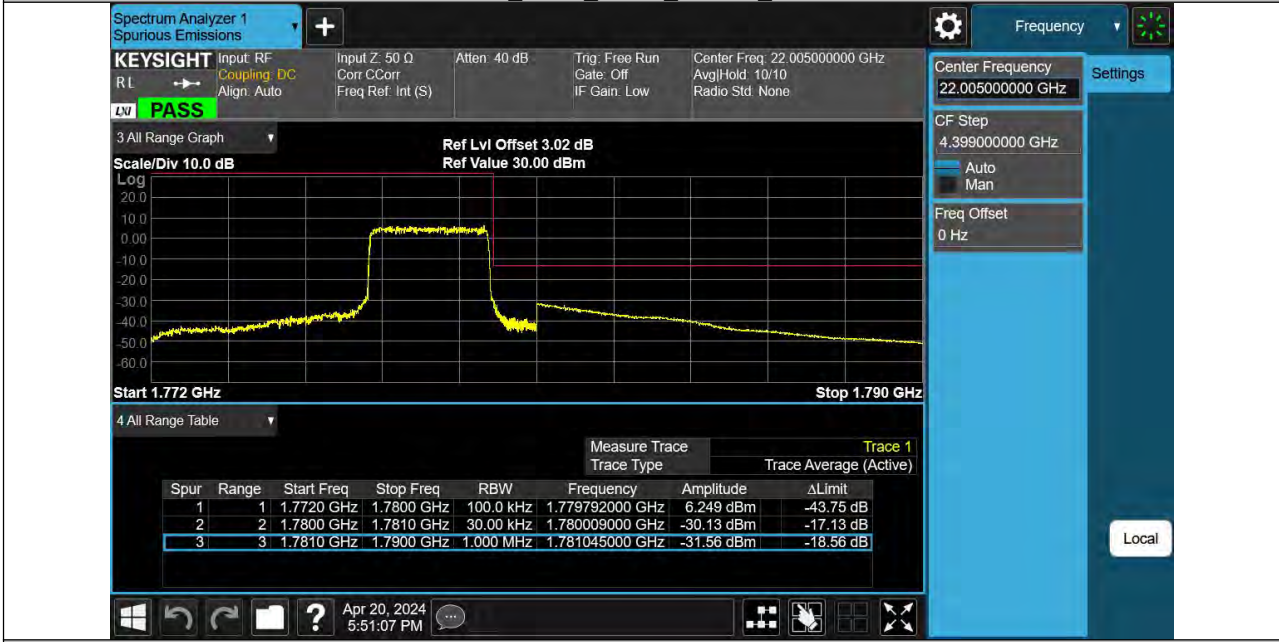

Band66_ 1.4MHz_ 16QAM_ 132665_ 6RB#0

BUREAU VERITAS

Reference No.: PSU-NQN2403180115RF08

BUREAU VERITAS

Reference No.: PSU-NQN2403180115RF08

Band66 3MHz QPSK 132657 1RB#14

Band66 3MHz QPSK 132657 15RB#0

BUREAU VERITAS