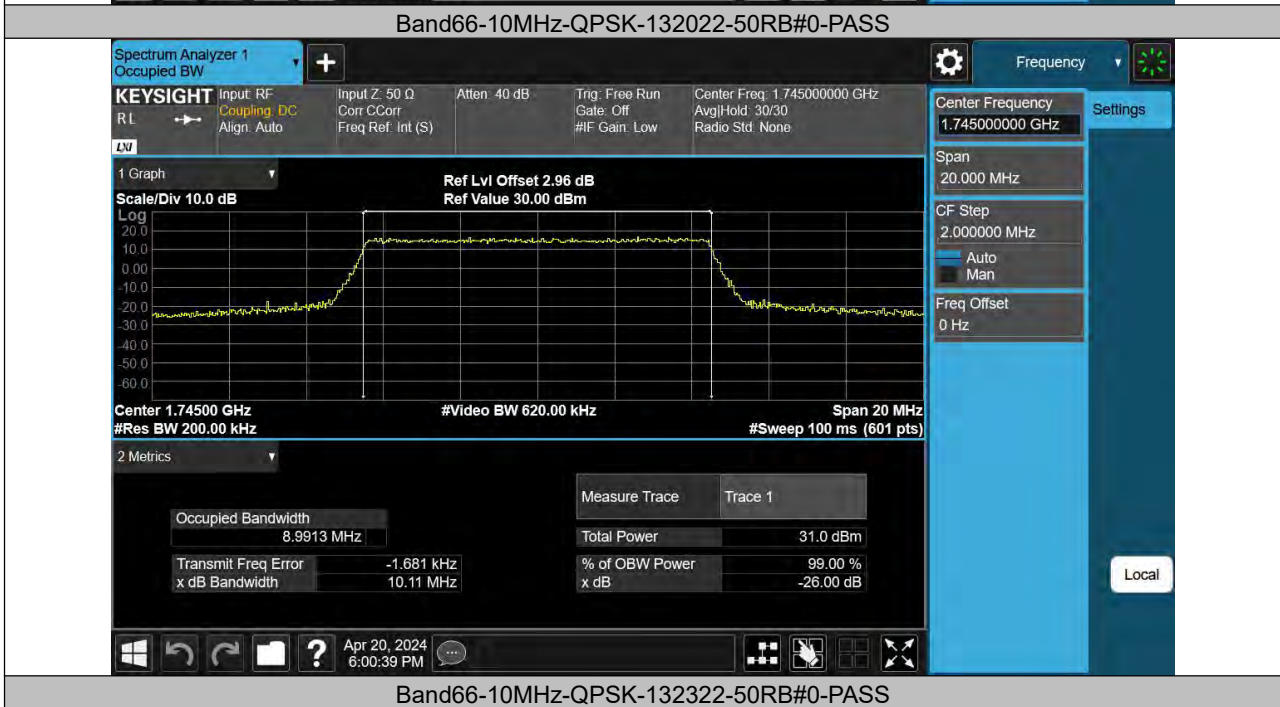

BUREAU VERITAS

Reference No.: PSU-NQN2403180115RF08