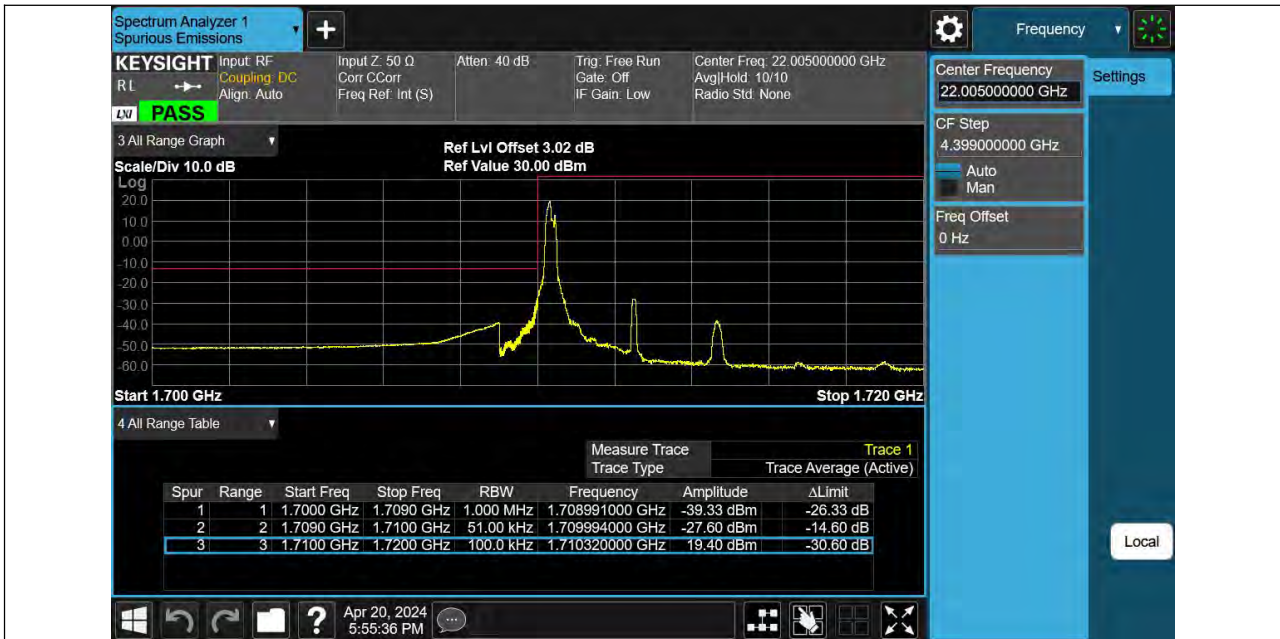

BUREAU VERITAS

Reference No.: PSU-NQN2403180115RF08