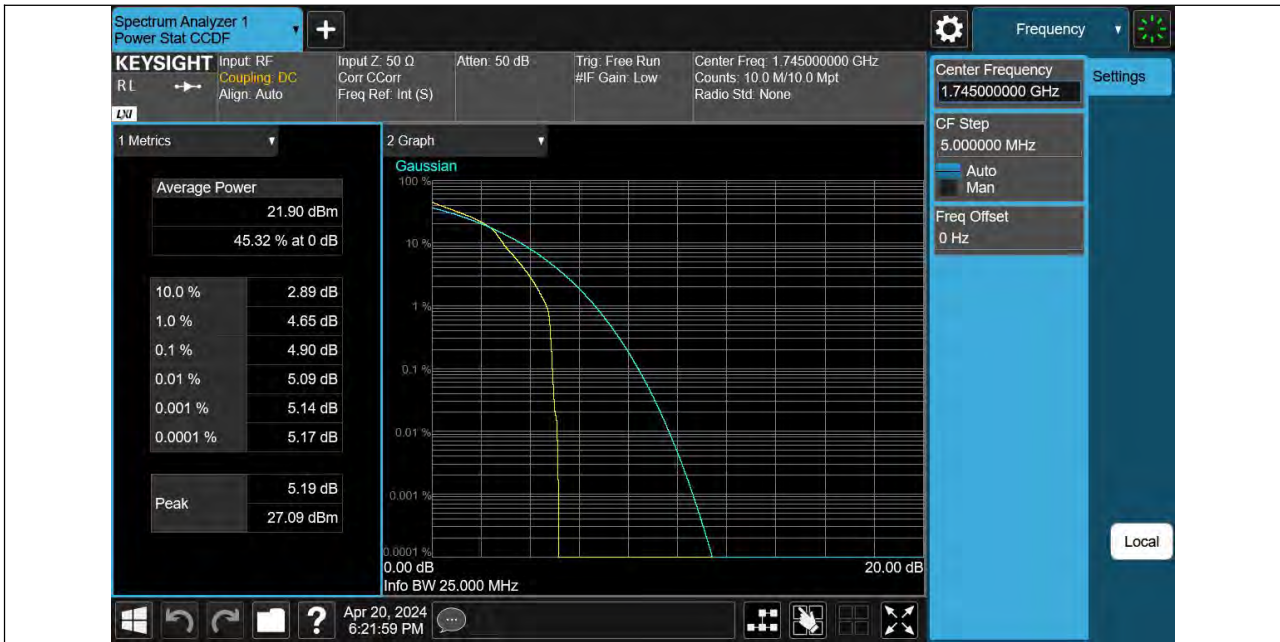

BUREAU VERITAS

Reference No.: PSU-NQN2403180115RF08

Band66-20MHz-16QAM-132322-1RB#0-PASS