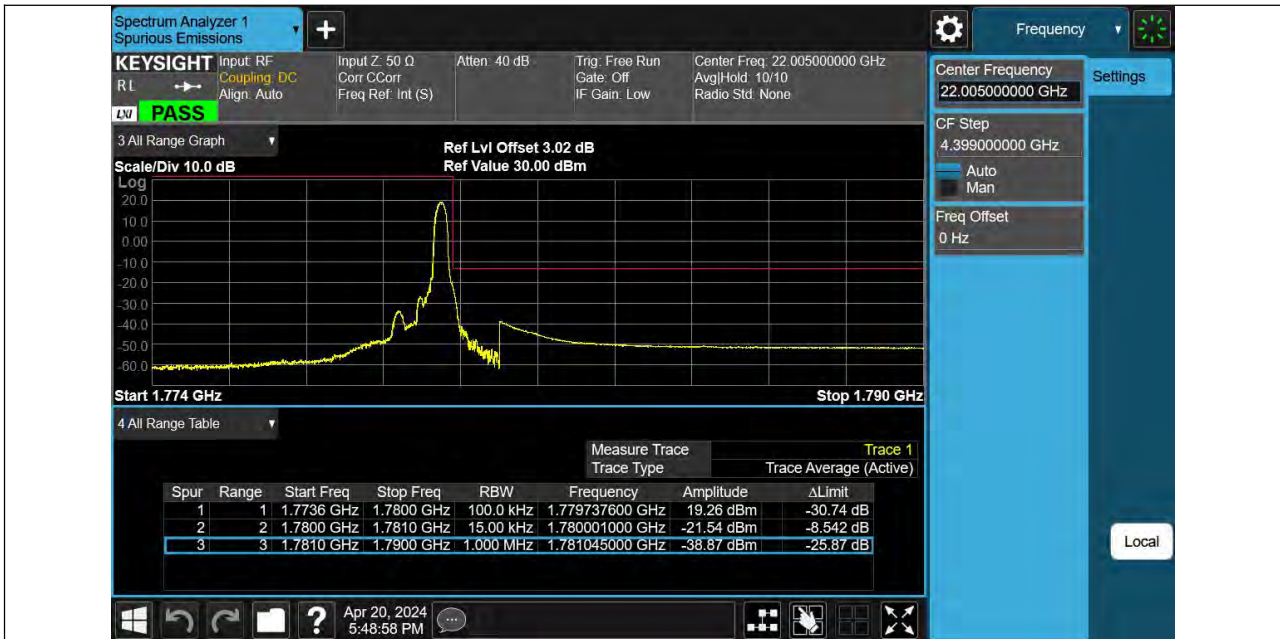

BUREAU VERITAS

Reference No.: PSU-NQN2403180115RF08

TEST GRAPHS

Band66 1.4MHz QPSK 131979 1RB#0

Band66 1.4MHz QPSK 131979 6RB#0

BUREAU VERITAS

Reference No.: PSU-NQN2403180115RF08

Band66 1.4MHz QPSK 132665 1RB#5