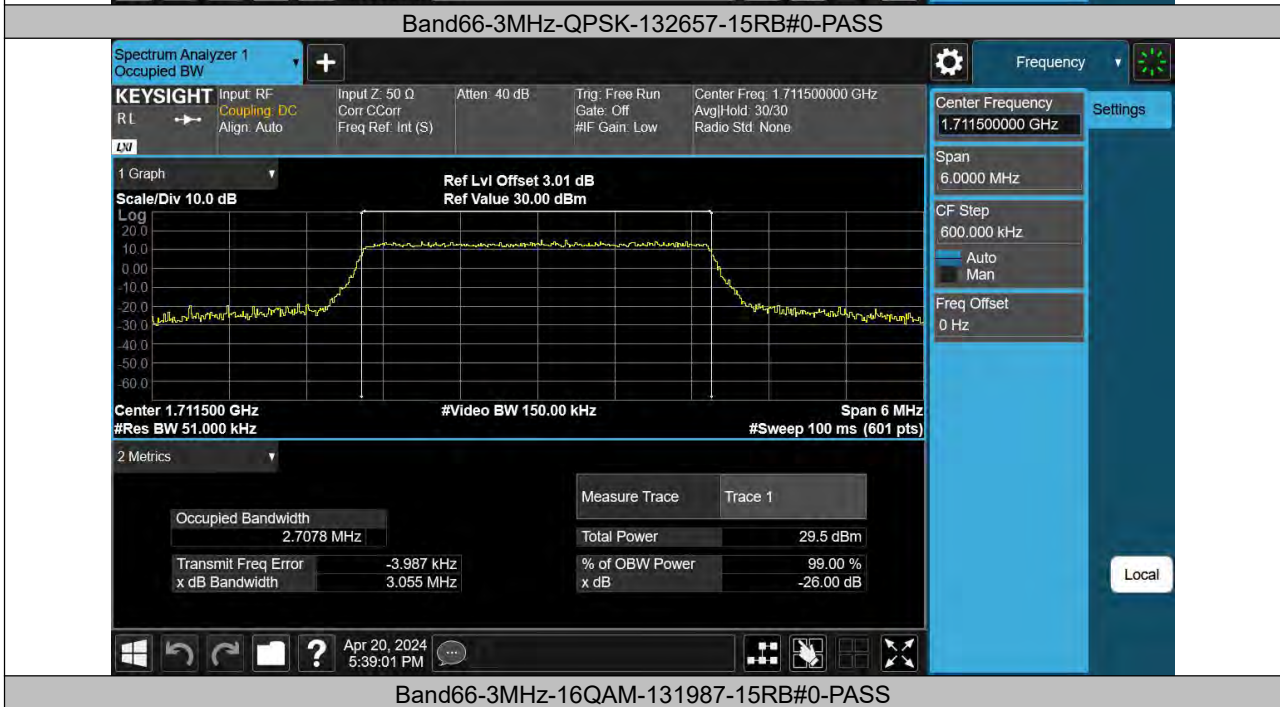

Band66-3MHz-QPSK-131987-15RB#0-PASS

Band66-3MHz-QPSK-132322-15RB#0-PASS

BUREAU VERITAS

Reference No.: PSU-NQN2403180115RF08

BUREAU VERITAS

Reference No.: PSU-NQN2403180115RF08

Band66-3MHz-16QAM-132322-15RB#0-PASS