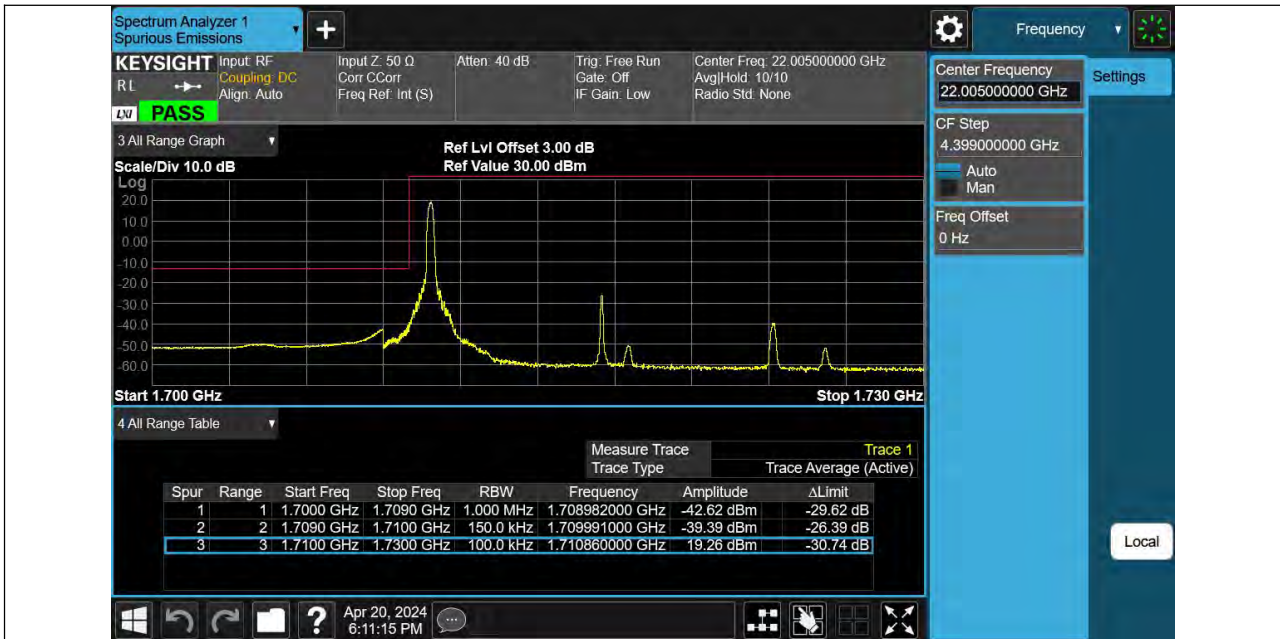

Band66 10MHz 16QAM 132022 1RB#0

Band66 10MHz 16QAM 132022 50RB#0

BUREAU VERITAS

Reference No.: PSU-NQN2403180115RF08

Band66_10MHz_16QAM_132622_1RB#49

Band66_10MHz_16QAM_132622_50RB#0

BUREAU VERITAS

Reference No.: PSU-NQN2403180115RF08