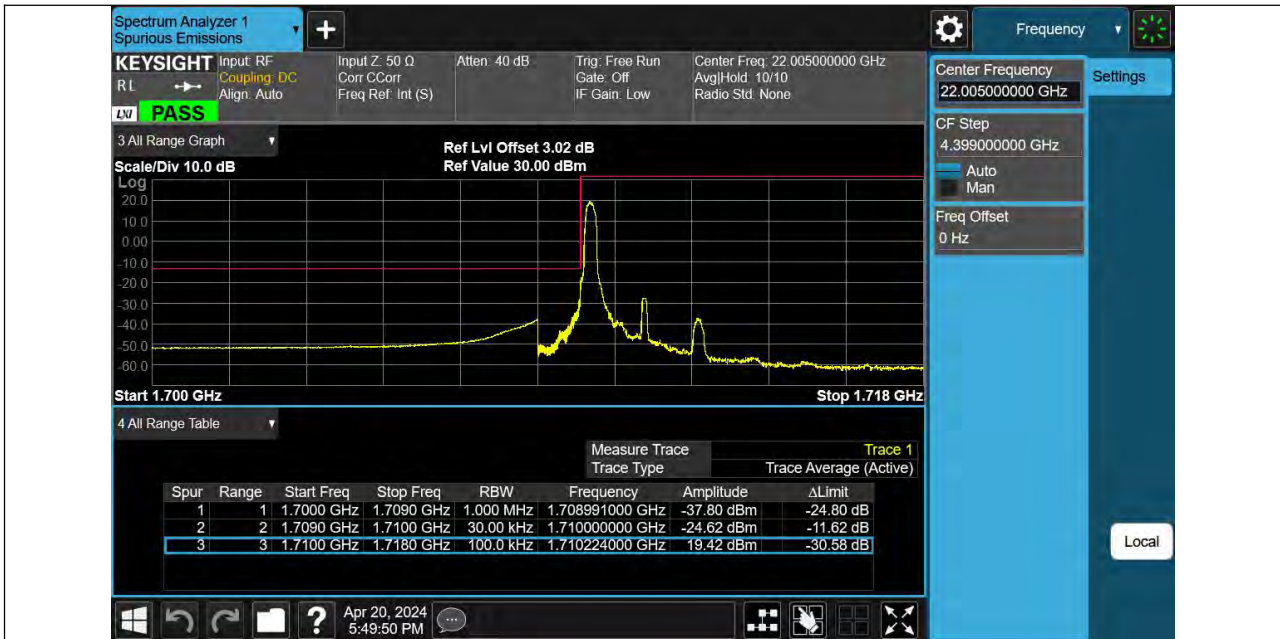

BUREAU VERITAS

Reference No.: PSU-NQN2403180115RF08