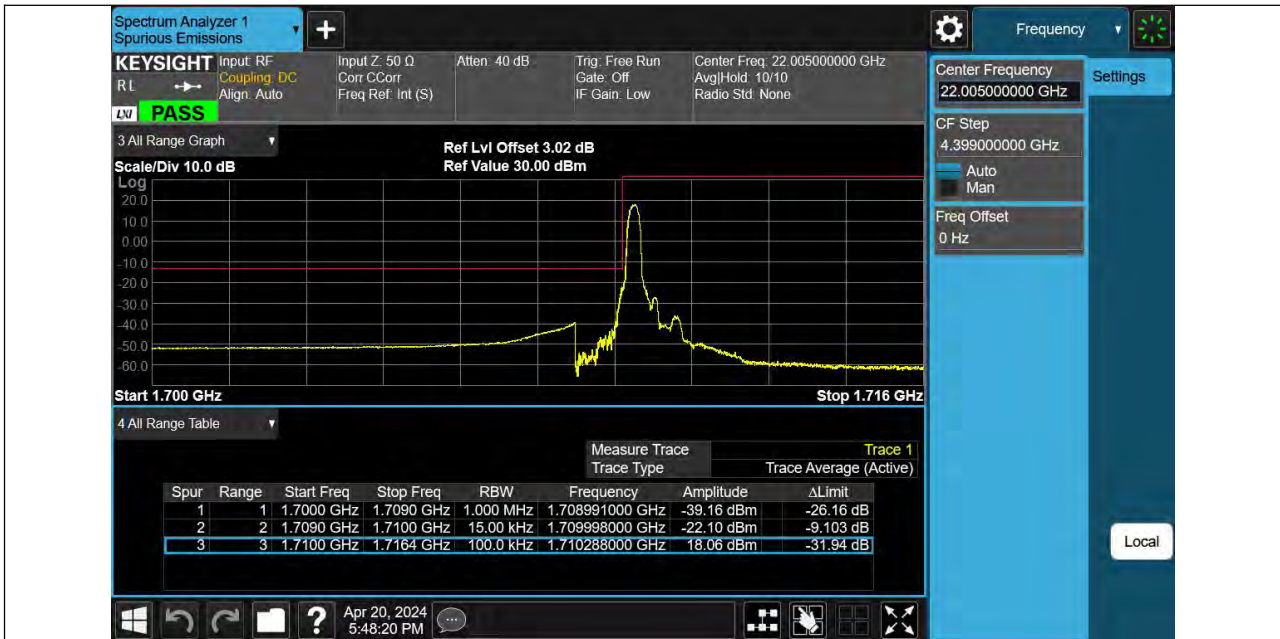

BUREAU VERITAS

Reference No.: PSU-NQN2403180115RF08

Band66_1.4MHz_16QAM_131979_1RB#0