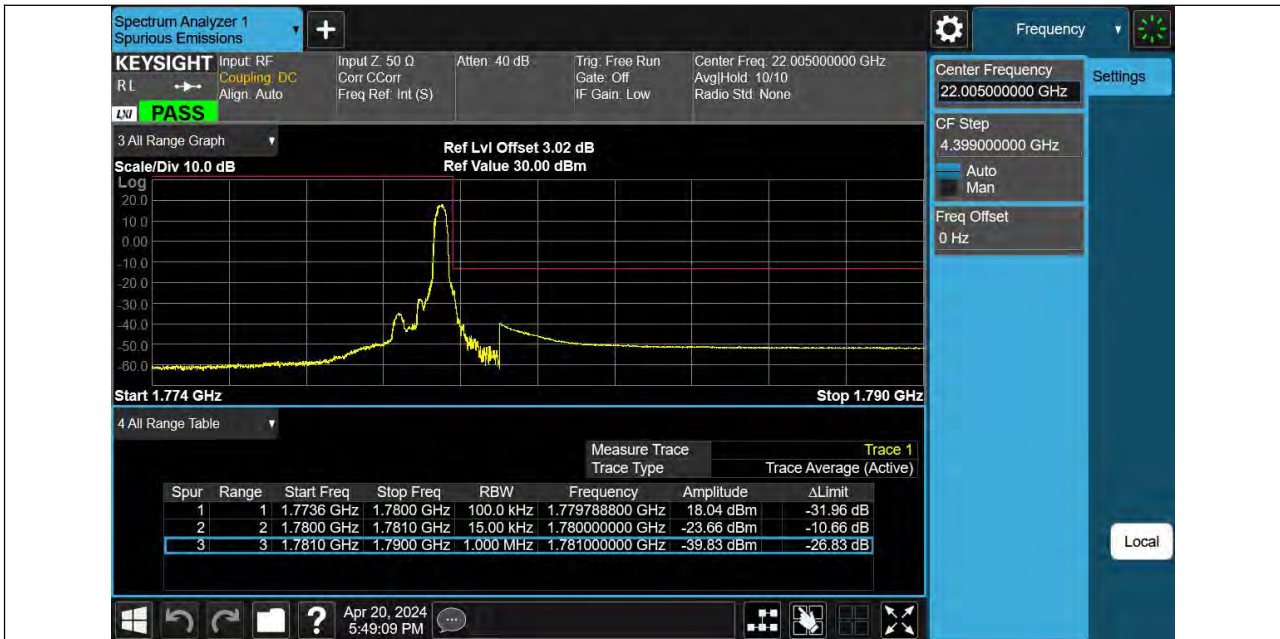

Band66 1.4MHz QPSK 132665 6RB#0

BUREAU VERITAS

Reference No.: PSU-NQN2403180115RF08

Band66_1.4MHz_16QAM_131979_1RB#0

Band66_1.4MHz_16QAM_131979_6RB#0

BUREAU VERITAS

Reference No.: PSU-NQN2403180115RF08

Band66_ 1.4MHz_ 16QAM_ 132665_ 1RB#5