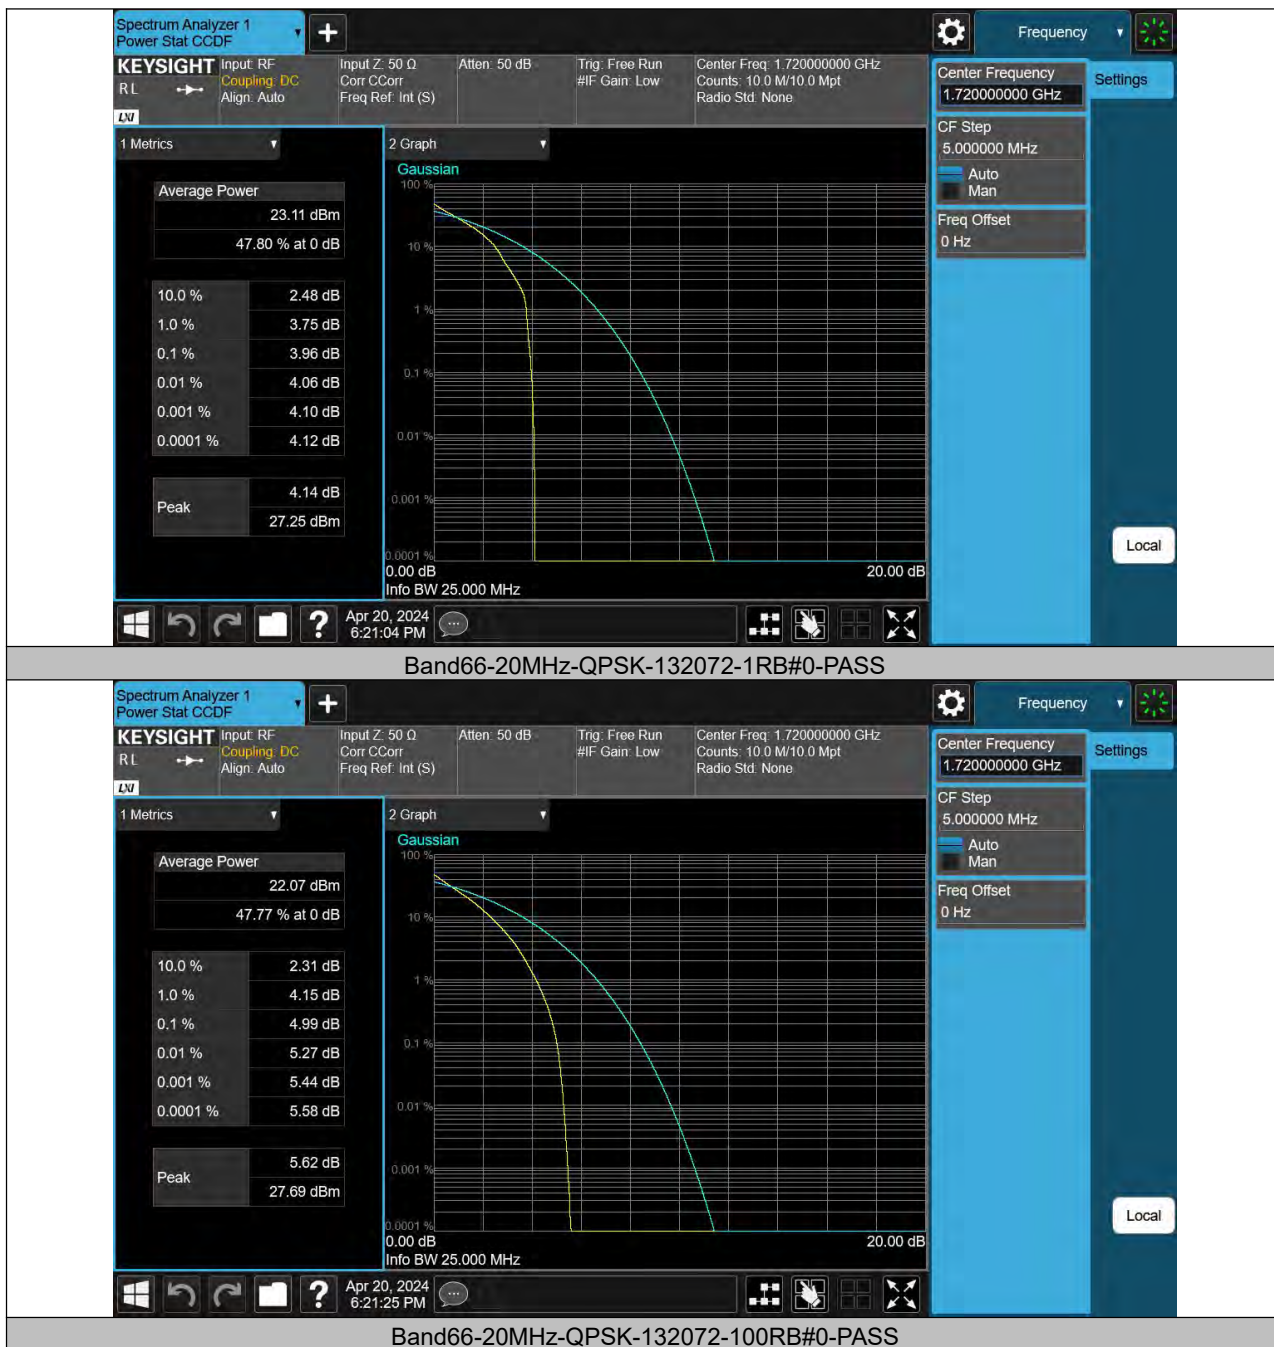

Reference No.: PSU-NQN2403180115RF08

TEST GRAPHS