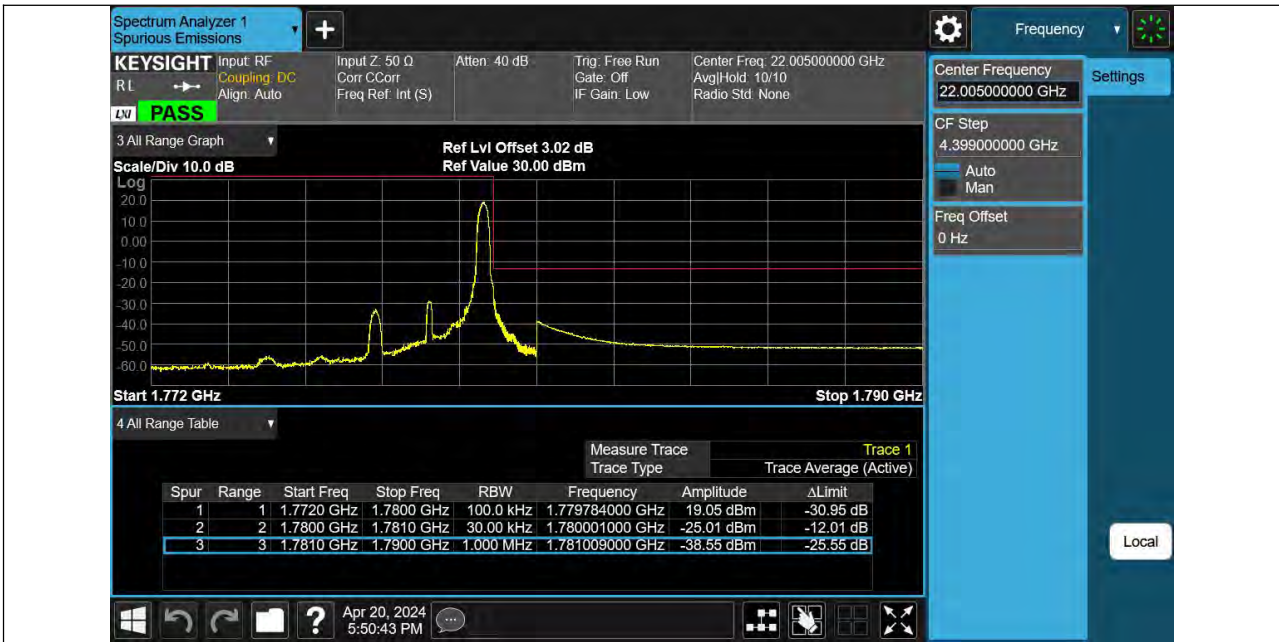

Band66_ 1.4MHz_ 16QAM_ 132665_ 6RB#0

BUREAU VERITAS

Reference No.: PSU-NQN2403180115RF08

BUREAU VERITAS

Reference No.: PSU-NQN2403180115RF08

Band66 3MHz QPSK 132657 1RB#14

Band66 3MHz QPSK 132657 15RB#0

BUREAU VERITAS