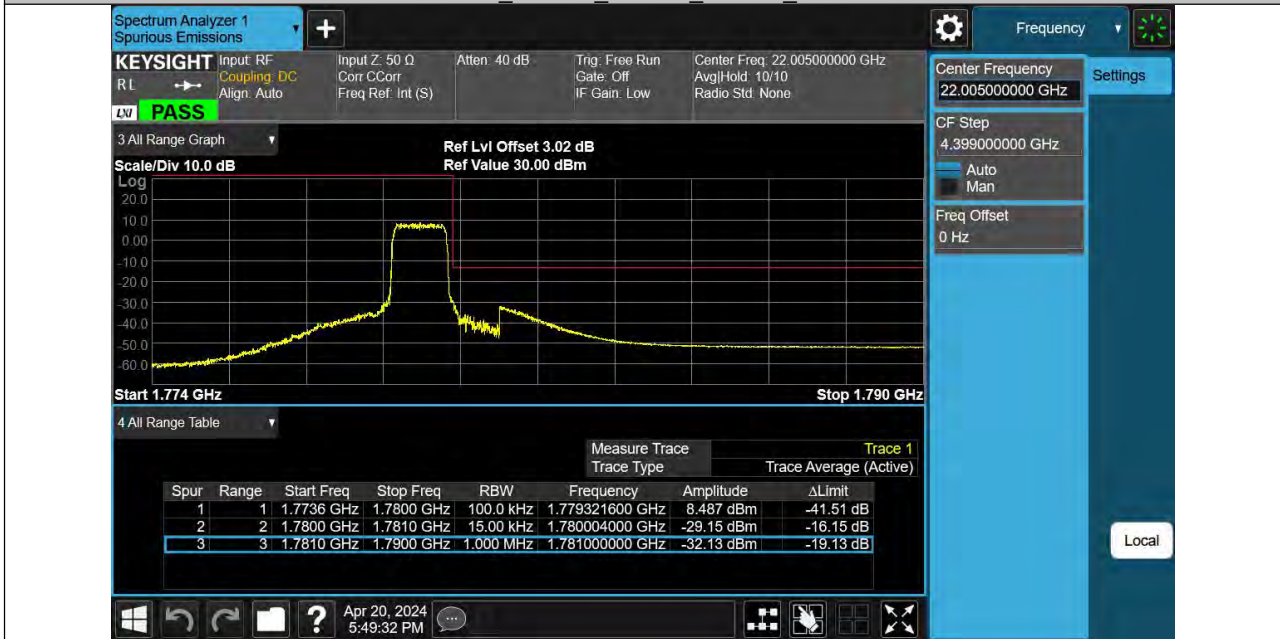

Band66 1.4MHz QPSK 132665 6RB#0

BUREAU VERITAS

Reference No.: PSU-NQN2403180115RF08

Band66_1.4MHz_16QAM_131979_1RB#0

Band66_1.4MHz_16QAM_131979_6RB#0

BUREAU VERITAS

Reference No.: PSU-NQN2403180115RF08

Band66_ 1.4MHz_ 16QAM_ 132665_ 1RB#5