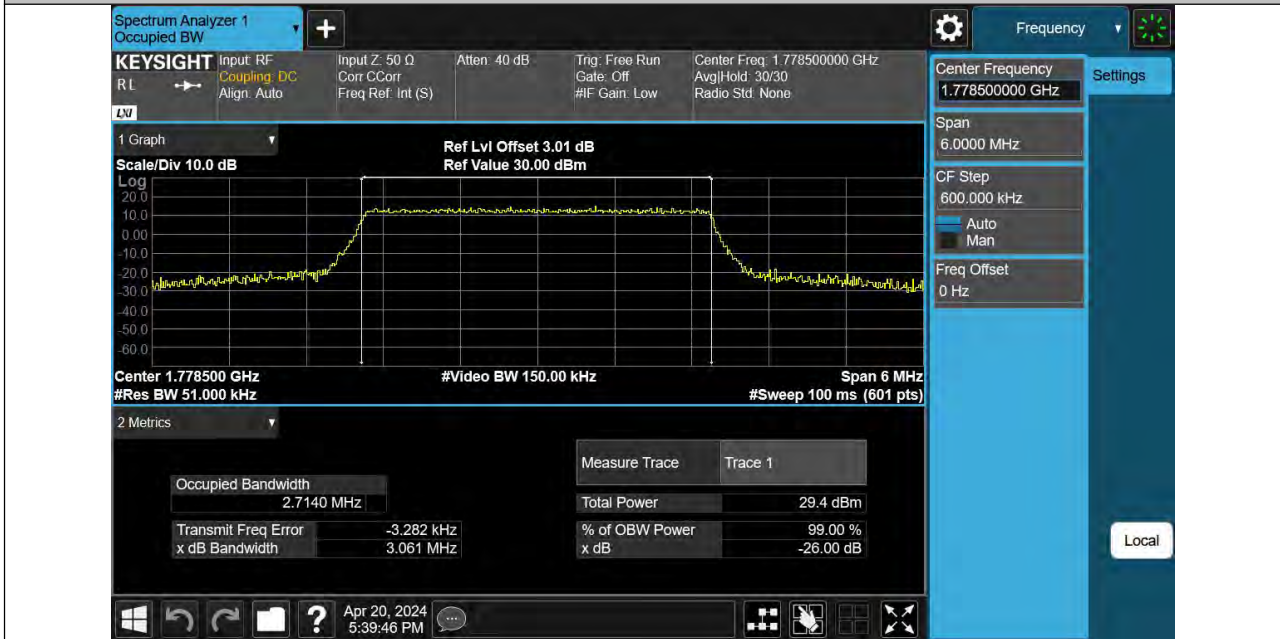

Band66-3MHz-QPSK-131987-15RB#0-PASS

Band66-3MHz-QPSK-132322-15RB#0-PASS

BUREAU VERITAS

Reference No.: PSU-NQN2403180115RF08

BUREAU VERITAS

Reference No.: PSU-NQN2403180115RF08

Band66-3MHz-16QAM-132322-15RB#0-PASS