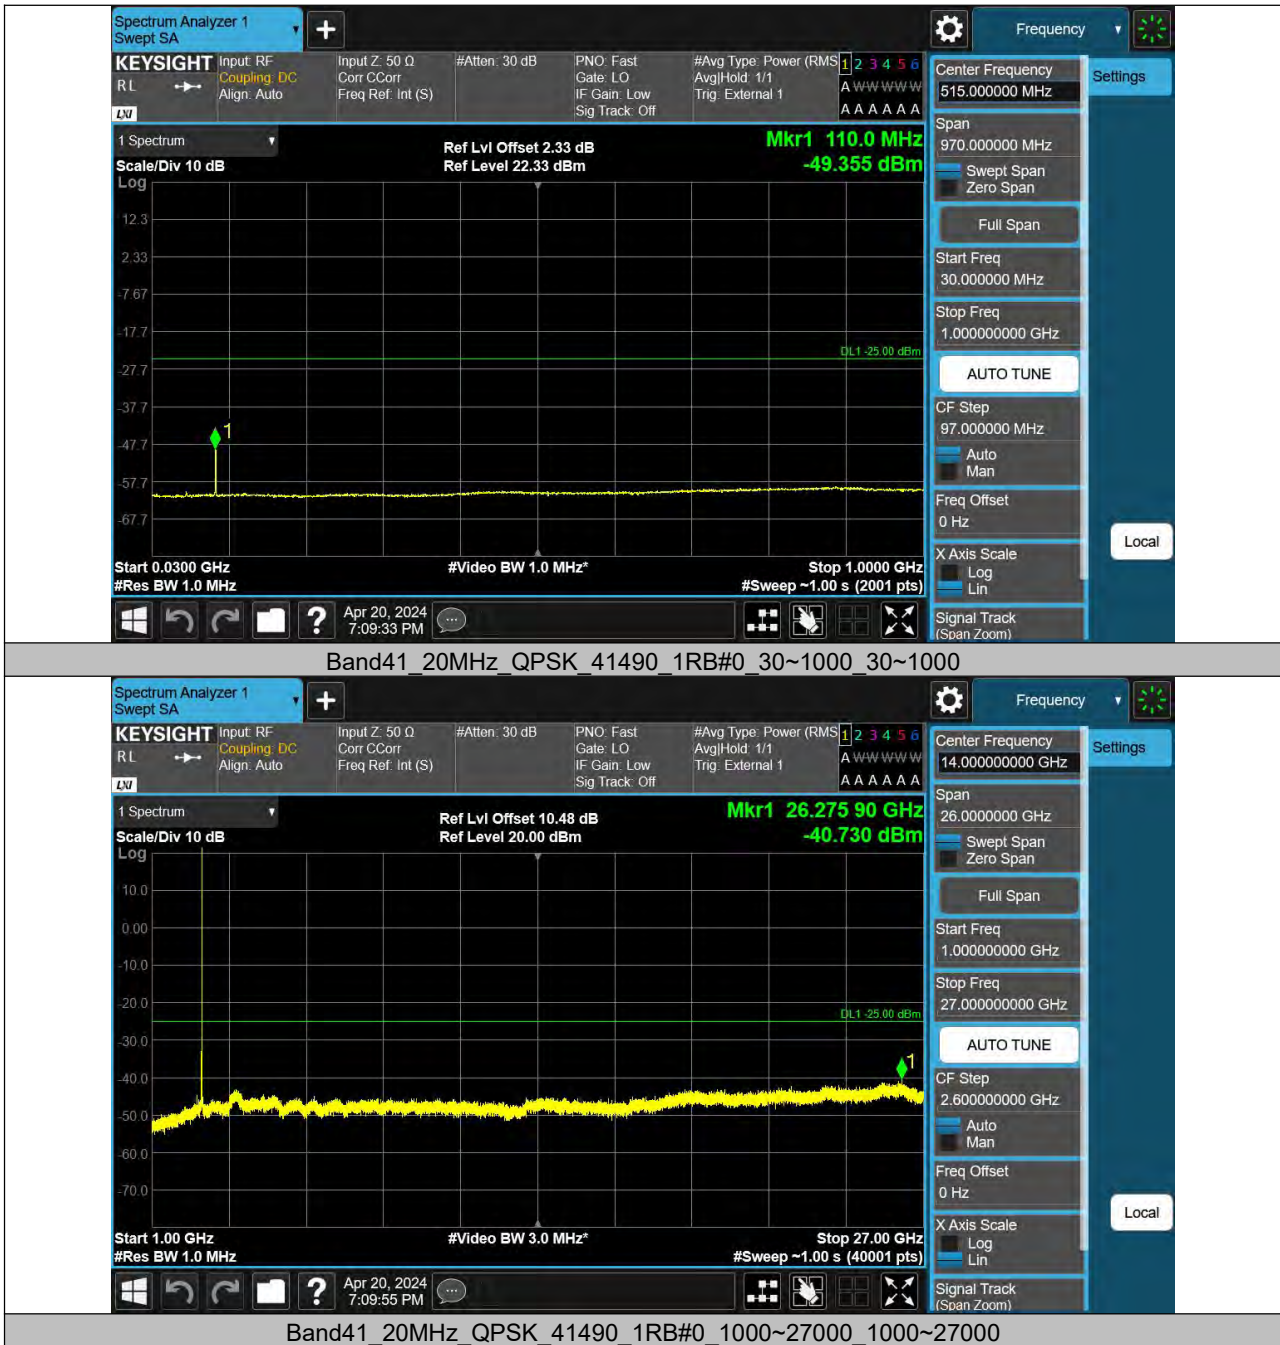

BUREAU VERITAS

Reference No.: PSU-NQN2403180115RF08