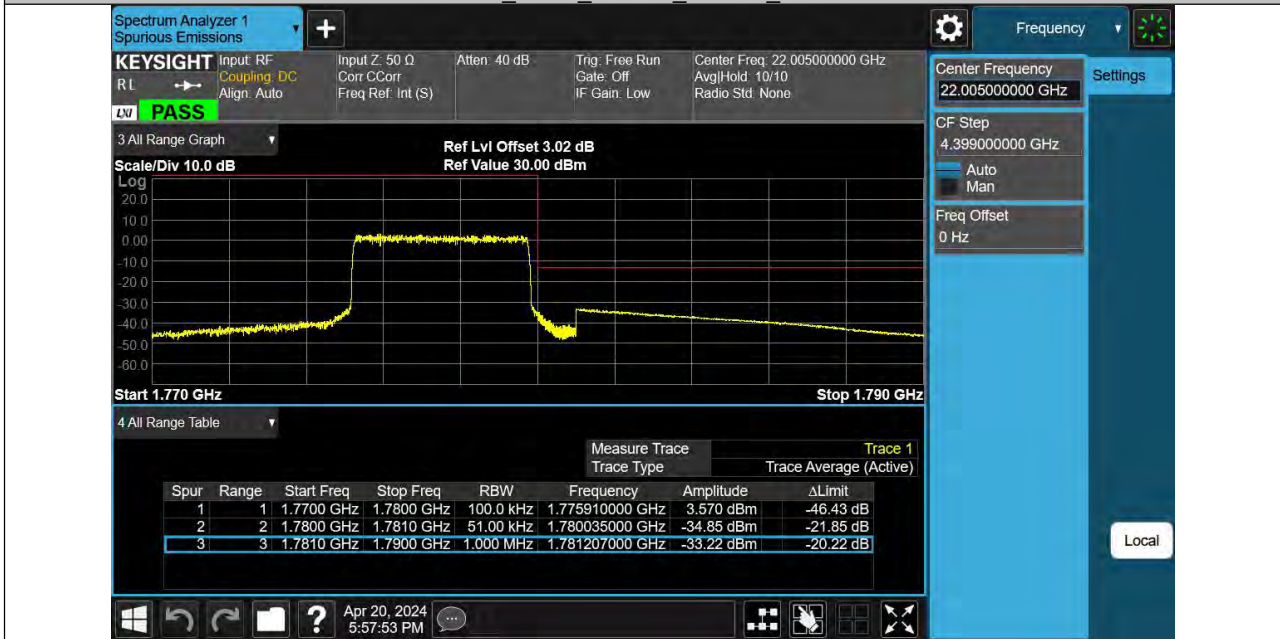

Band66 5MHz 16QAM 131997 1RB#0

Band66 5MHz 16QAM 131997 25RB#0

BUREAU VERITAS

Reference No.: PSU-NQN2403180115RF08

Band66 5MHz 16QAM 132647 1RB#24

Band66 5MHz 16QAM 132647 25RB#0

BUREAU VERITAS

Reference No.: PSU-NQN2403180115RF08