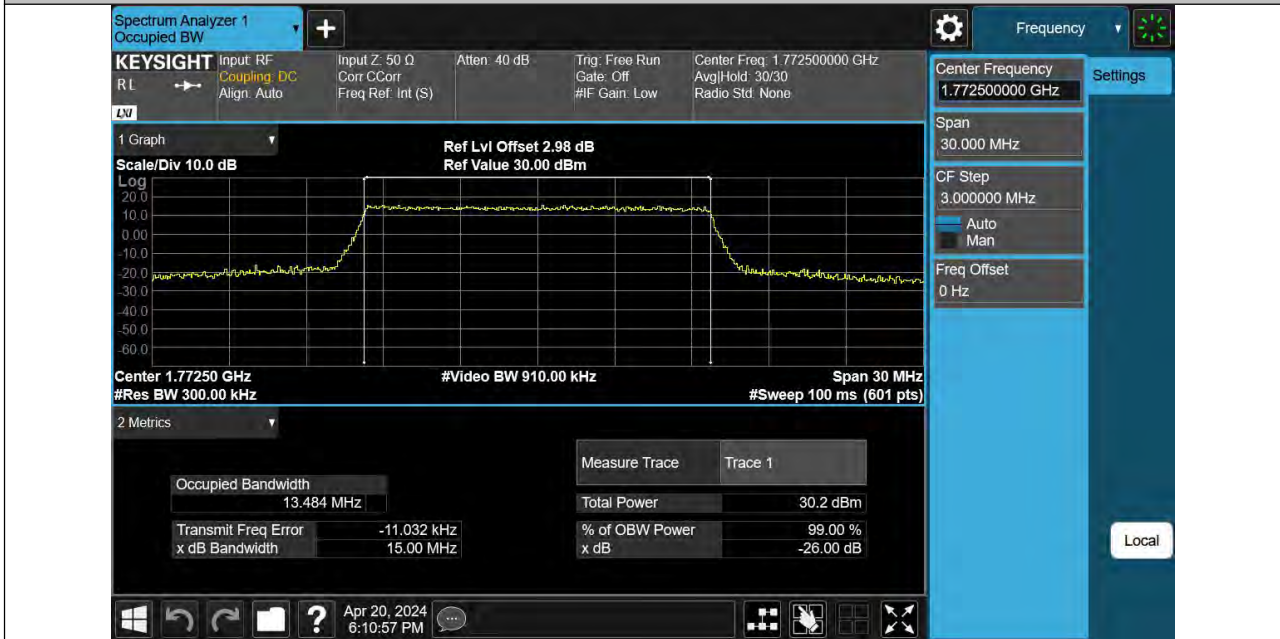

Reference No.: PSU-NQN2403180115RF08

Band66-15MHz-QPSK-132597-75RB#0-PASS

Band66-15MHz-16QAM-132047-75RB#0-PASS

BUREAU VERITAS

Reference No.: PSU-NQN2403180115RF08

Band66-15MHz-16QAM-132322-75RB#0-PASS

Band66-15MHz-16QAM-132597-75RB#0-PASS