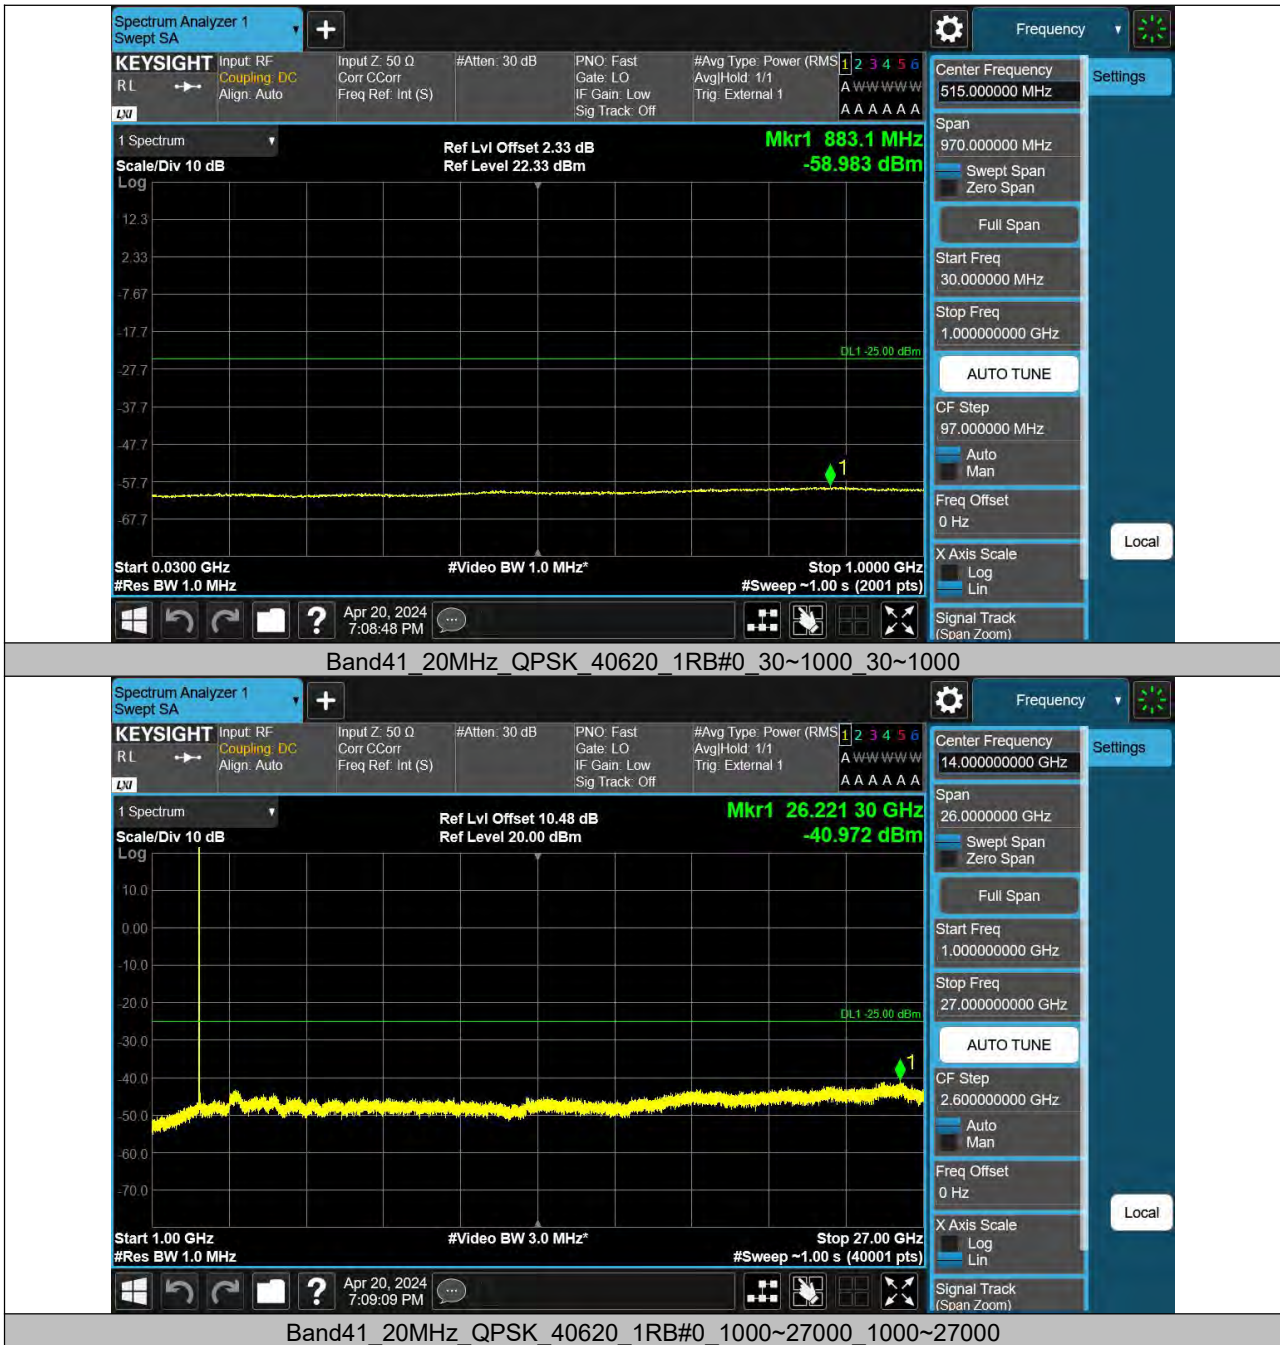

BUREAU VERITAS

Reference No.: PSU-NQN2403180115RF08