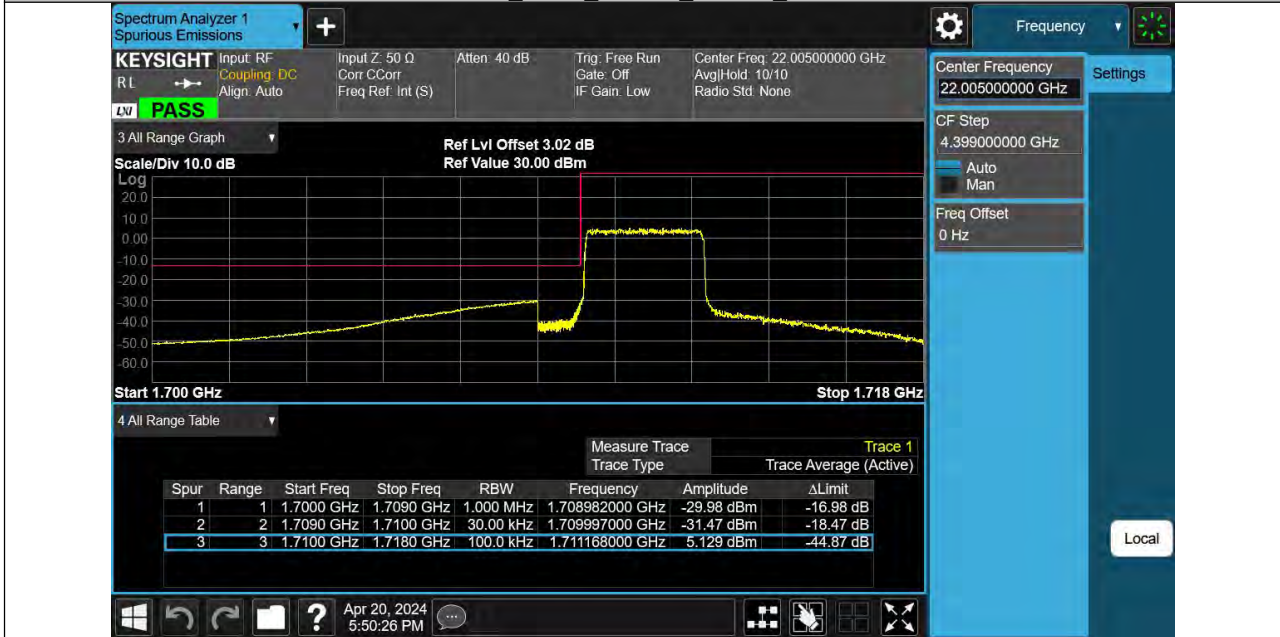

Band66 3MHz 16QAM 131987 15RB#0