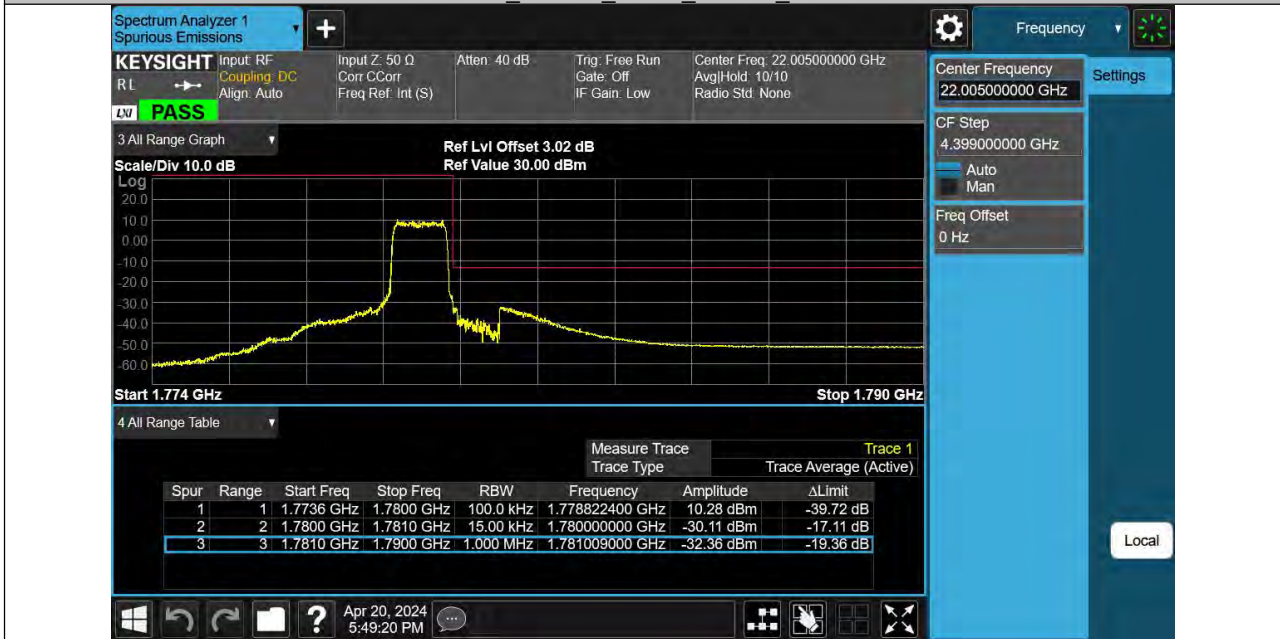

BUREAU VERITAS

Reference No.: PSU-NQN2403180115RF08

TEST GRAPHS

Band66 1.4MHz QPSK 131979 1RB#0

Band66 1.4MHz QPSK 131979 6RB#0

BUREAU VERITAS

Reference No.: PSU-NQN2403180115RF08

Band66 1.4MHz QPSK 132665 1RB#5