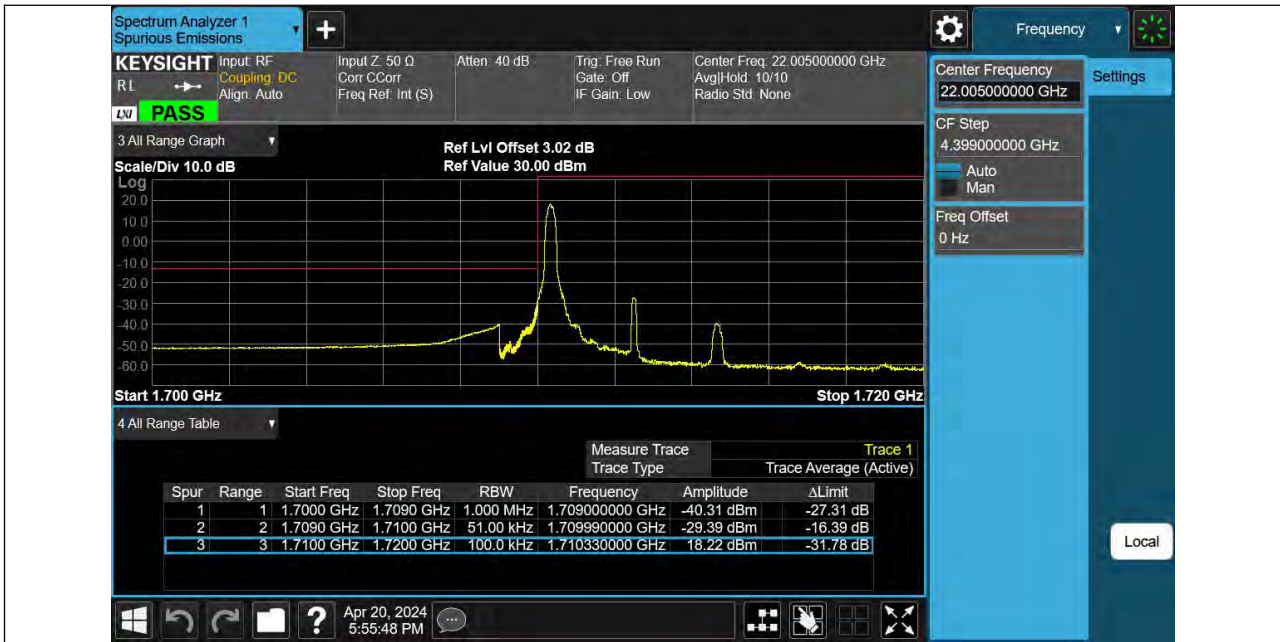

BUREAU VERITAS

Reference No.: PSU-NQN2403180115RF08

BUREAU VERITAS

Reference No.: PSU-NQN2403180115RF08

Band66 5MHz QPSK 132647 1RB#24

Band66 5MHz QPSK 132647 25RB#0

BUREAU VERITAS

Reference No.: PSU-NQN2403180115RF08