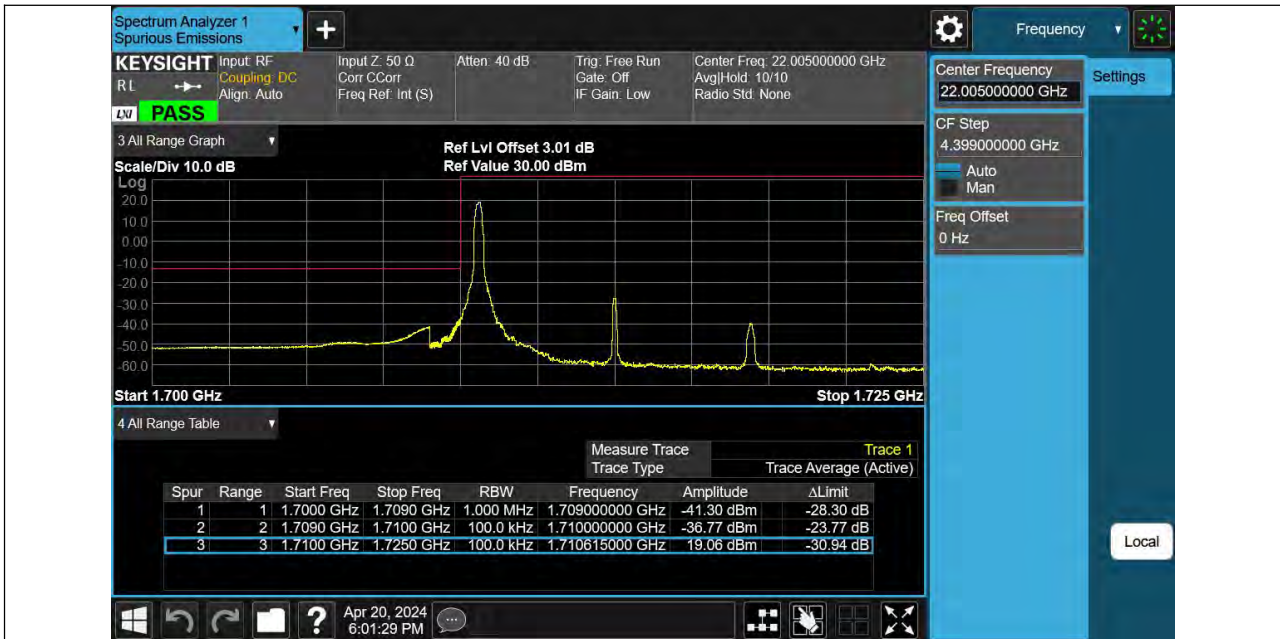

Band66 5MHz 16QAM 131997 1RB#0

Band66 5MHz 16QAM 131997 25RB#0

BUREAU VERITAS

Reference No.: PSU-NQN2403180115RF08

Band66 5MHz 16QAM 132647 1RB#24

Band66 5MHz 16QAM 132647 25RB#0

BUREAU VERITAS

Reference No.: PSU-NQN2403180115RF08