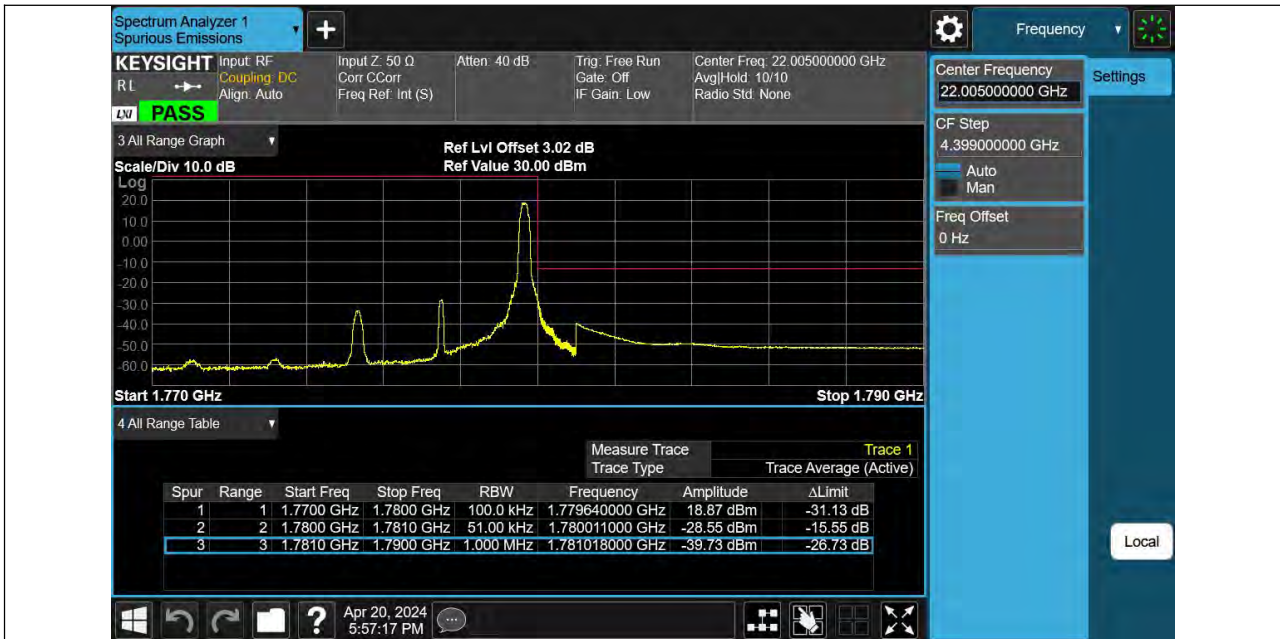

BUREAU VERITAS

Reference No.: PSU-NQN2403180115RF08

BUREAU VERITAS

Reference No.: PSU-NQN2403180115RF08

Band66 5MHz QPSK 132647 1RB#24

Band66 5MHz QPSK 132647 25RB#0

BUREAU VERITAS

Reference No.: PSU-NQN2403180115RF08