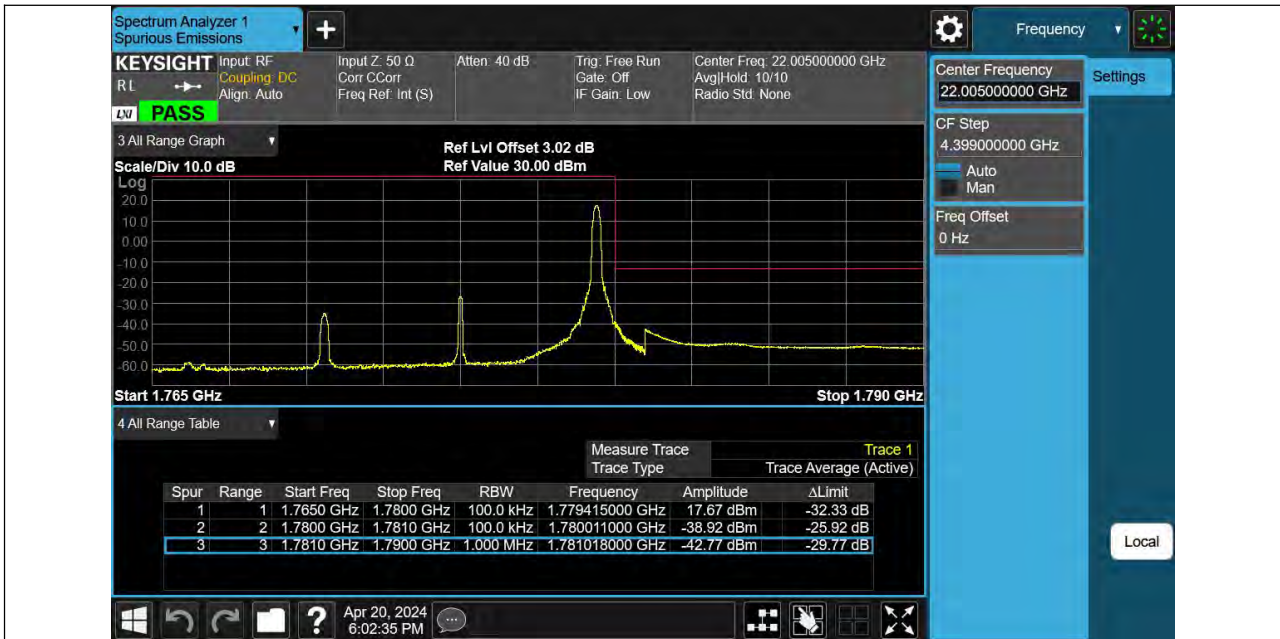

Band66 10MHz 16QAM 132022 1RB#0

Band66 10MHz 16QAM 132022 50RB#0

BUREAU VERITAS

Reference No.: PSU-NQN2403180115RF08

Band66_10MHz_16QAM_132622_1RB#49

Band66_10MHz_16QAM_132622_50RB#0

BUREAU VERITAS

Reference No.: PSU-NQN2403180115RF08