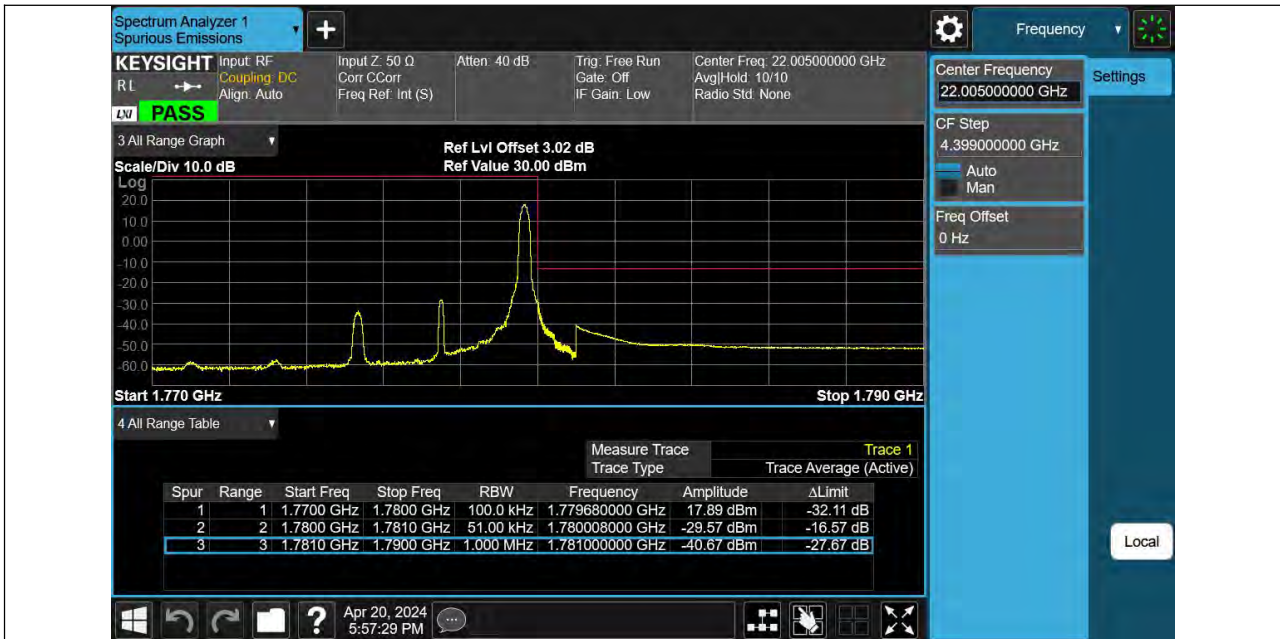

Band66 5MHz 16QAM 131997 1RB#0

Band66 5MHz 16QAM 131997 25RB#0

BUREAU VERITAS

Reference No.: PSU-NQN2403180115RF08

Band66 5MHz 16QAM 132647 1RB#24

Band66 5MHz 16QAM 132647 25RB#0

BUREAU VERITAS

Reference No.: PSU-NQN2403180115RF08