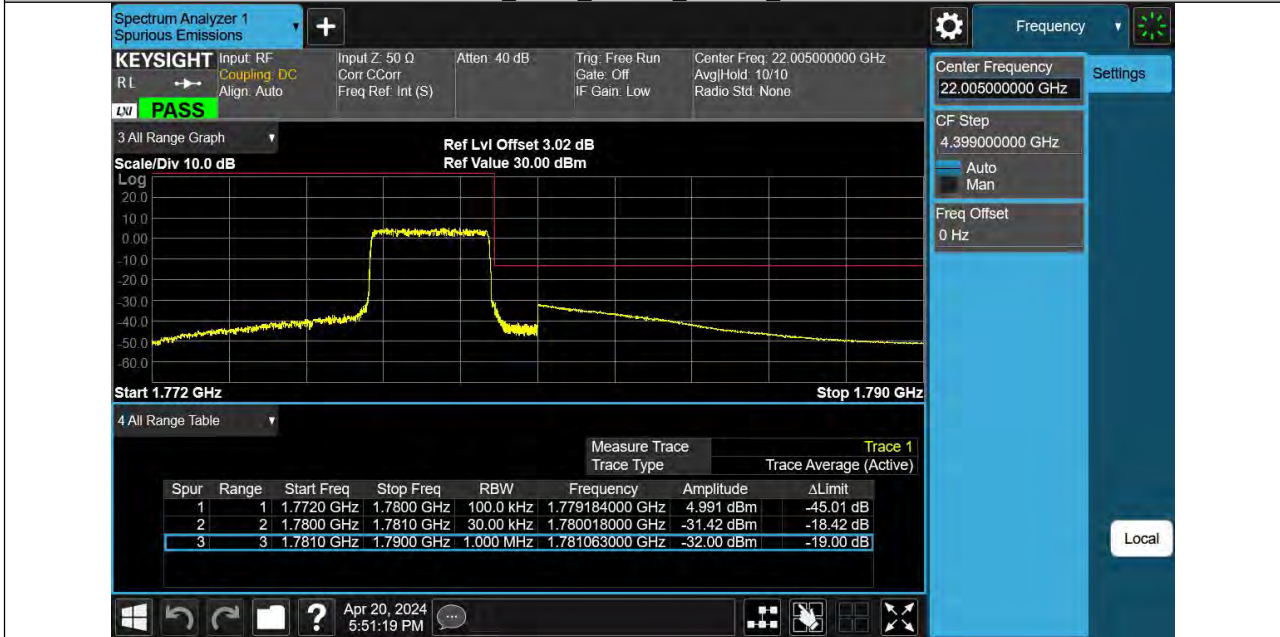

Reference No.: PSU-NQN2403180115RF08

Band66 3MHz 16QAM 131987 1RB#0

Band66 3MHz 16QAM 131987 15RB#0

BUREAU VERITAS

Reference No.: PSU-NQN2403180115RF08

Band66 3MHz 16QAM 132657 1RB#14

Band66 3MHz 16QAM 132657 15RB#0