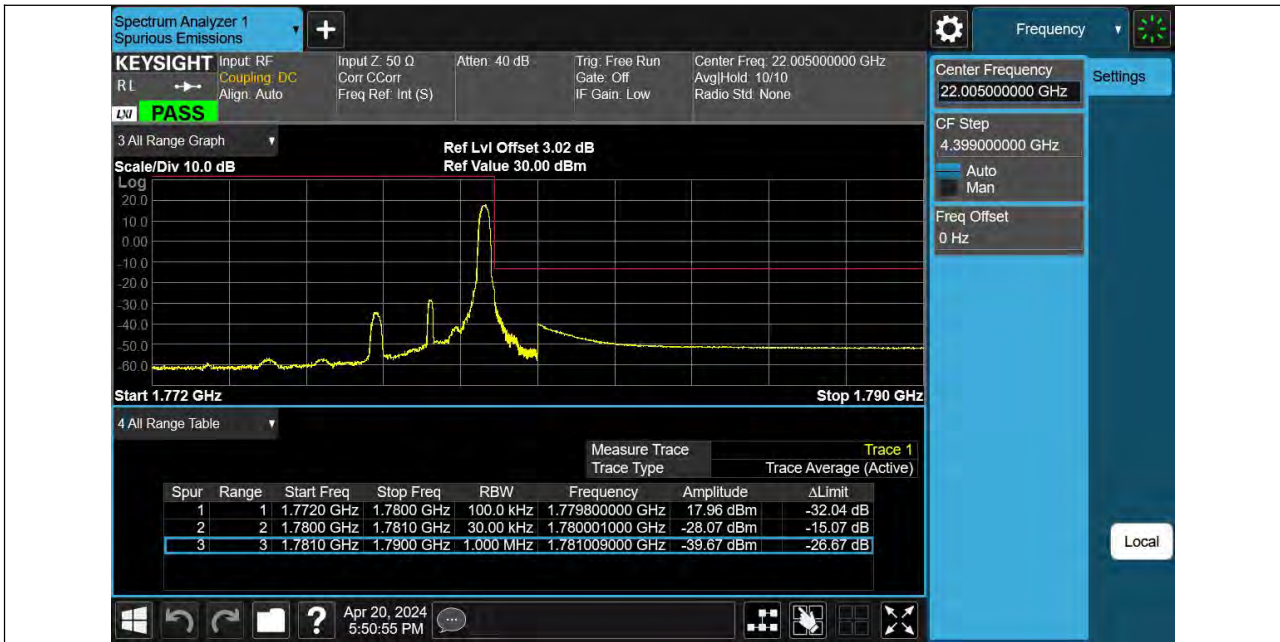

Reference No.: PSU-NQN2403180115RF08

Band66 3MHz 16QAM 131987 1RB#0

Band66 3MHz 16QAM 131987 15RB#0

BUREAU VERITAS

Reference No.: PSU-NQN2403180115RF08

Band66 3MHz 16QAM 132657 1RB#14

Band66 3MHz 16QAM 132657 15RB#0