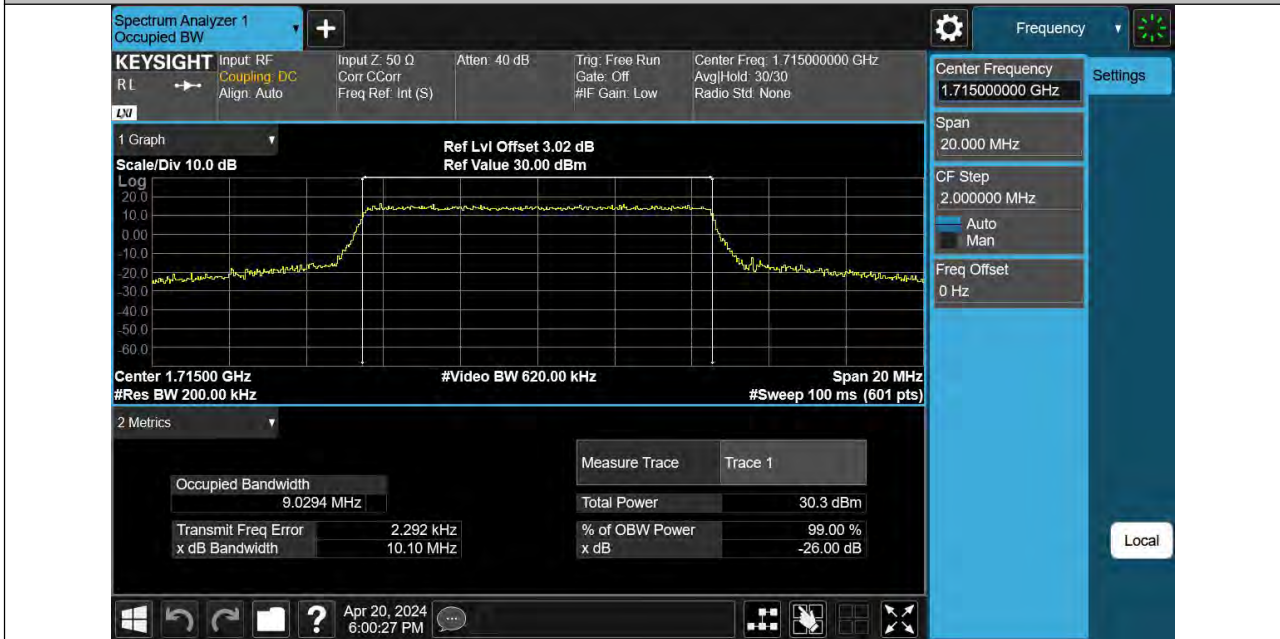

Reference No.: PSU-NQN2403180115RF08

BUREAU VERITAS

Reference No.: PSU-NQN2403180115RF08

Band66-10MHz-QPSK-132622-50RB#0-PASS

Band66-10MHz-16QAM-132022-50RB#0-PASS

BUREAU VERITAS

Reference No.: PSU-NQN2403180115RF08