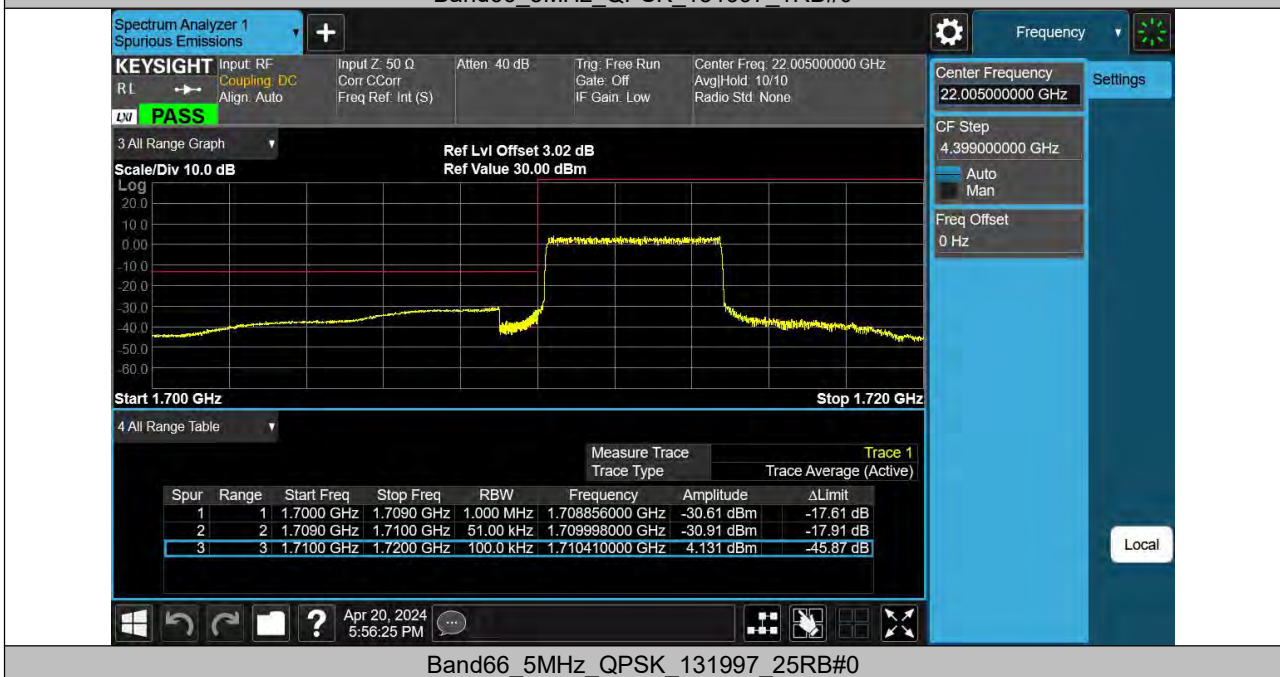

BUREAU VERITAS

Reference No.: PSU-NQN2403180115RF08