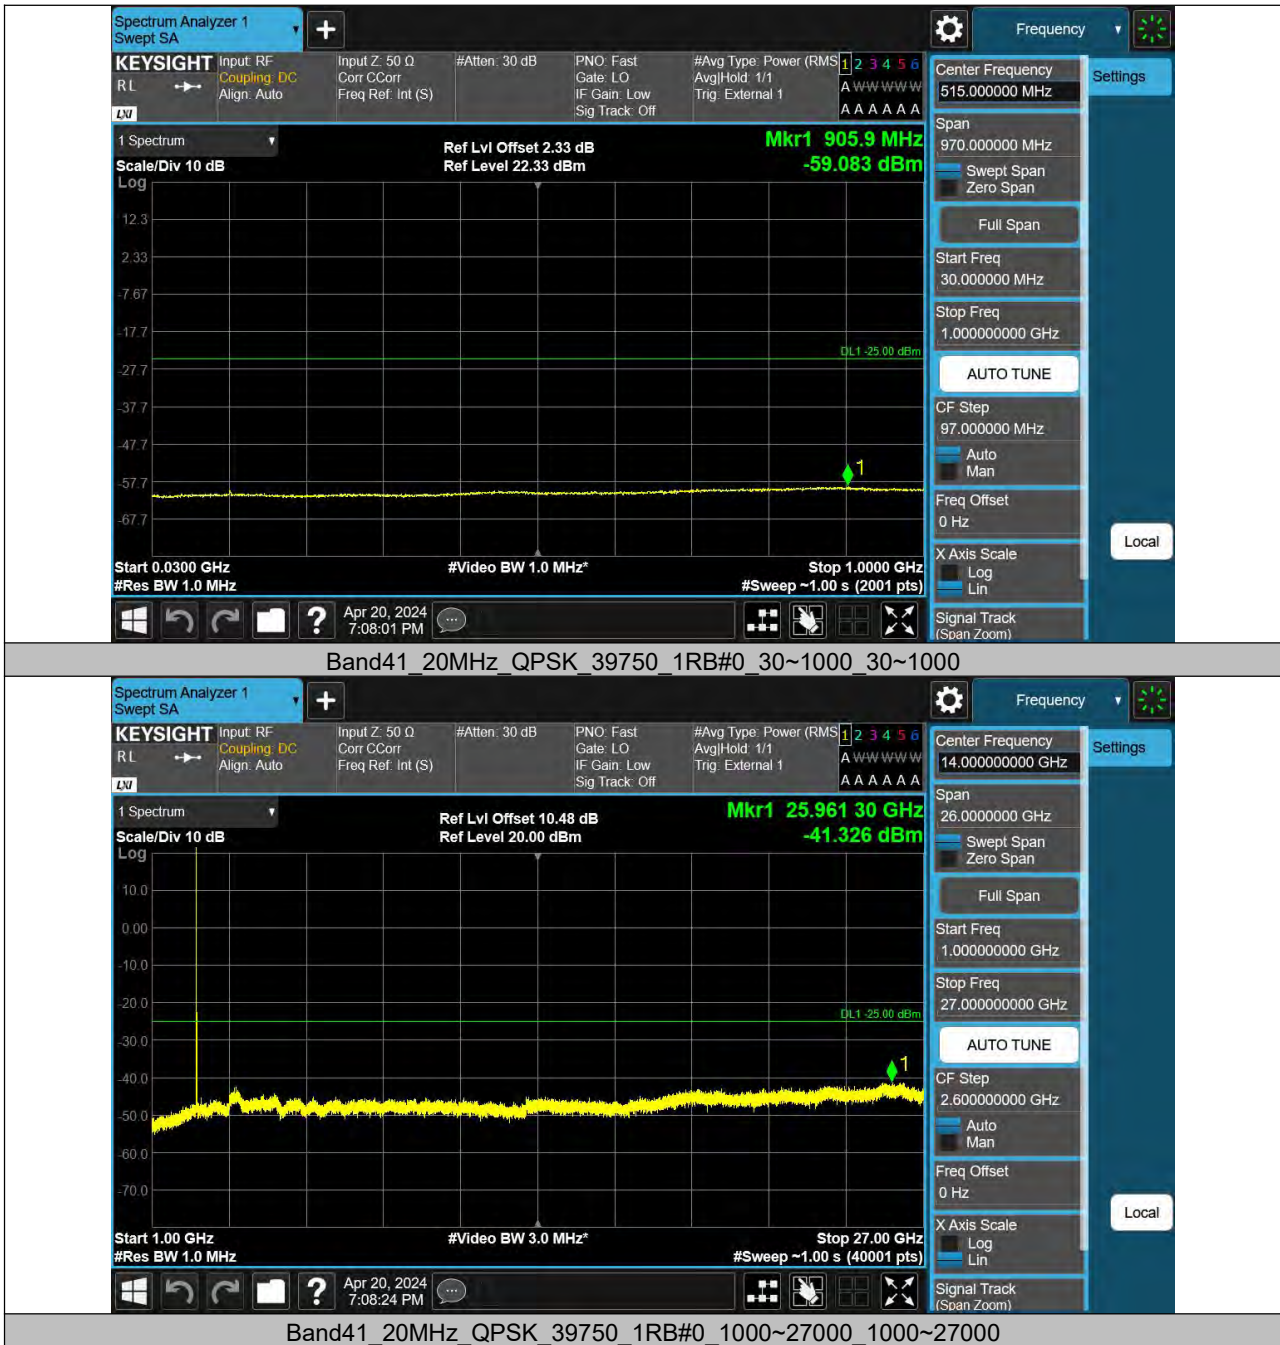

BUREAU VERITAS

Reference No.: PSU-NQN2403180115RF08