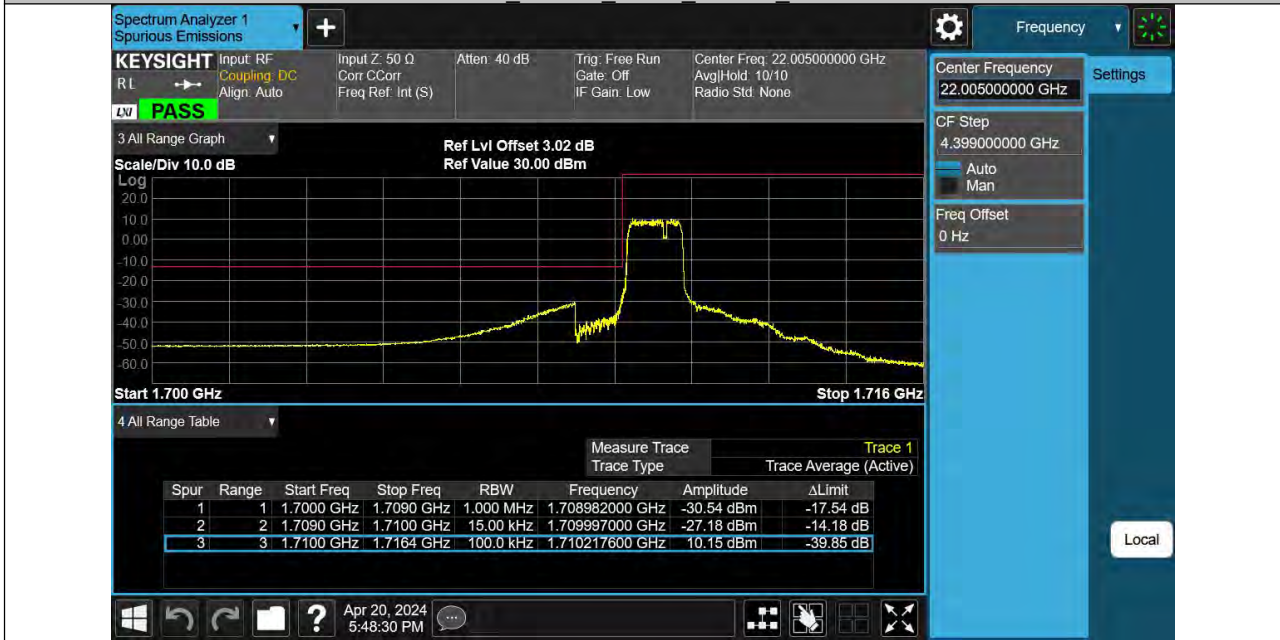

Band66 1.4MHz QPSK 131979 6RB#0