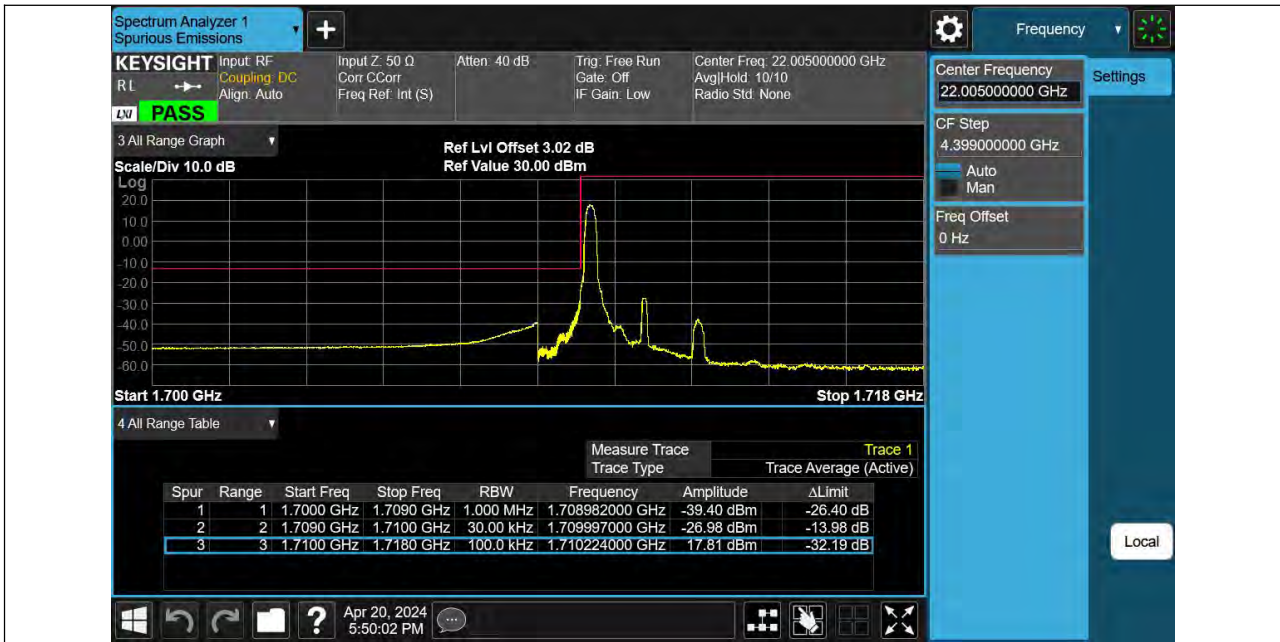

Band66 3MHz QPSK 132657 15RB#0

BUREAU VERITAS

Reference No.: PSU-NQN2403180115RF08

Band66 3MHz 16QAM 131987 1RB#0