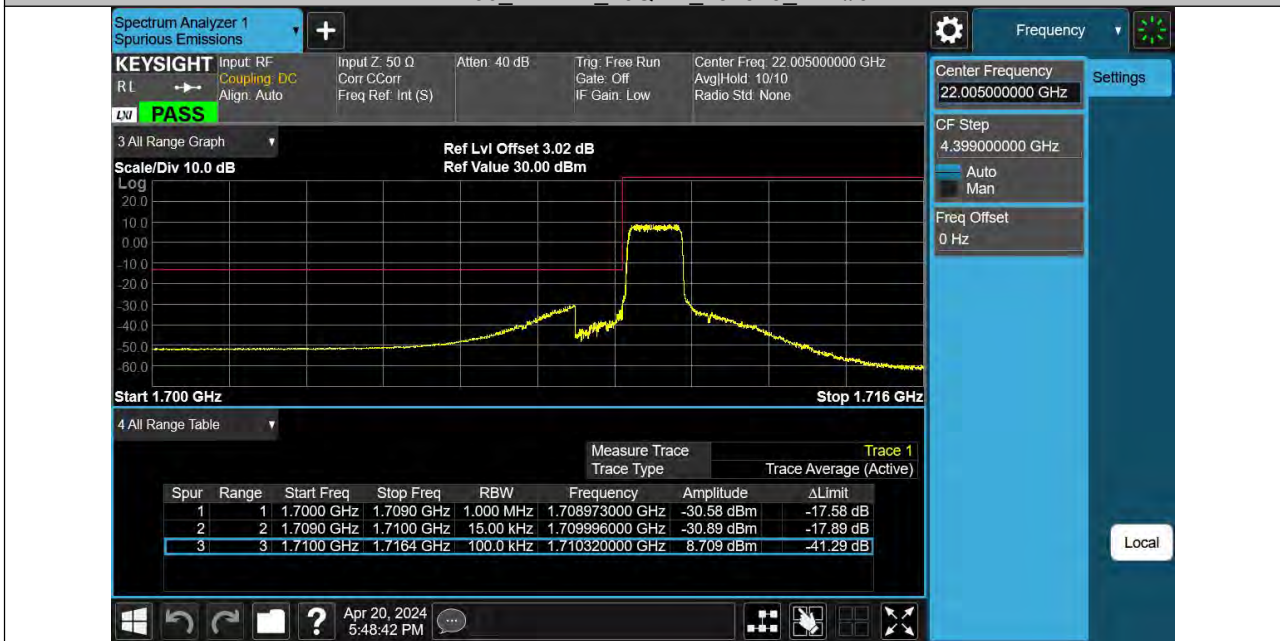

Band66 1.4MHz QPSK 132665 6RB#0

BUREAU VERITAS

Reference No.: PSU-NQN2403180115RF08

Band66_1.4MHz_16QAM_131979_1RB#0

Band66_1.4MHz_16QAM_131979_6RB#0

BUREAU VERITAS

Reference No.: PSU-NQN2403180115RF08

Band66_ 1.4MHz_ 16QAM_ 132665_ 1RB#5