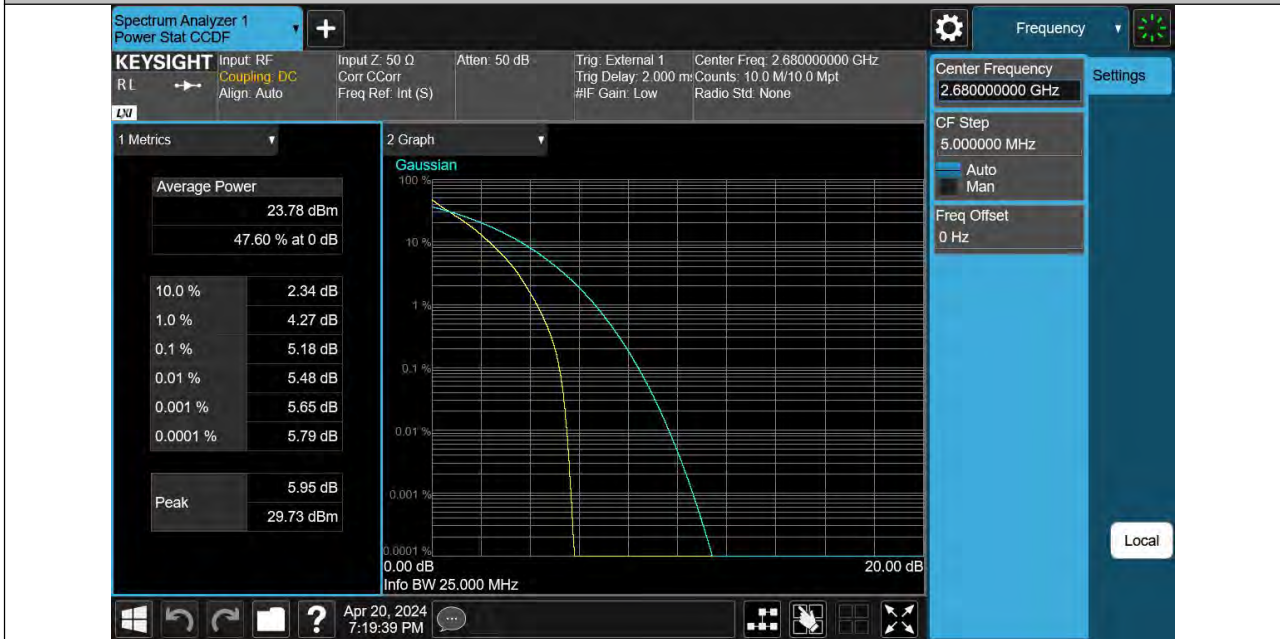

TEST GRAPHS

BUREAU VERITAS

Reference No.: PSU-NQN2403180115RF08

Band41-20MHz-QPSK-40620-1RB#0-PASS

Band41-20MHz-QPSK-40620-100RB#0-PASS

BUREAU VERITAS

Reference No.: PSU-NQN2403180115RF08

Band41-20MHz-QPSK-41490-1RB#0-PASS