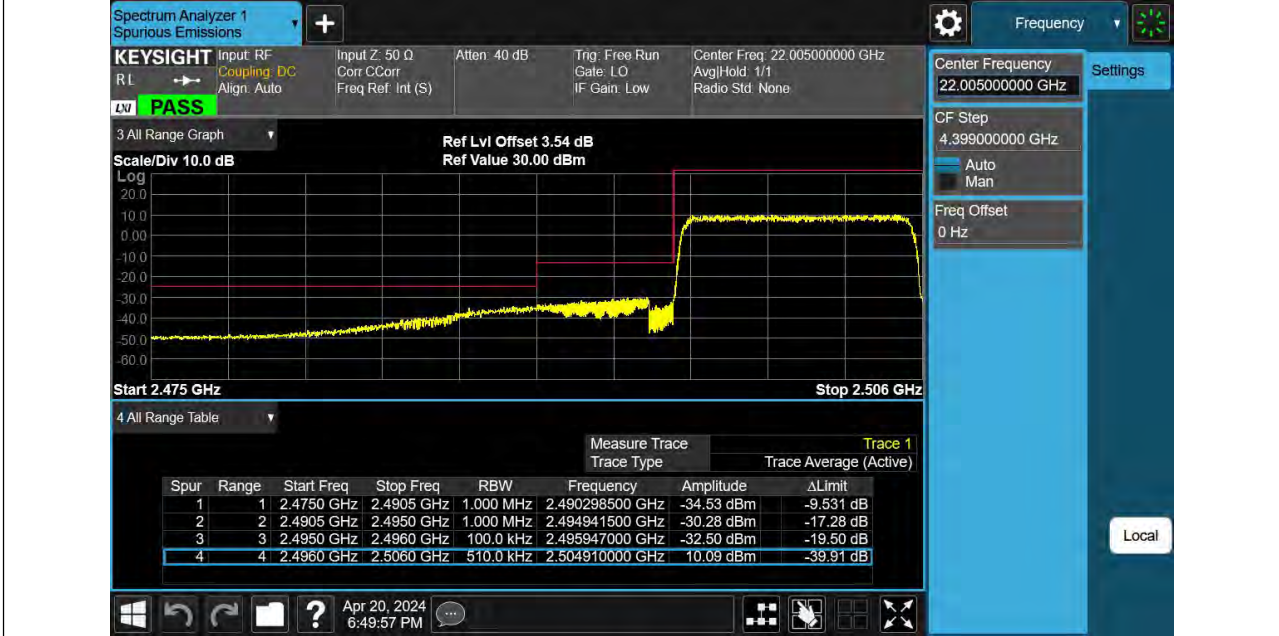

Band41_10MHz_16QAM_39700_50RB#0