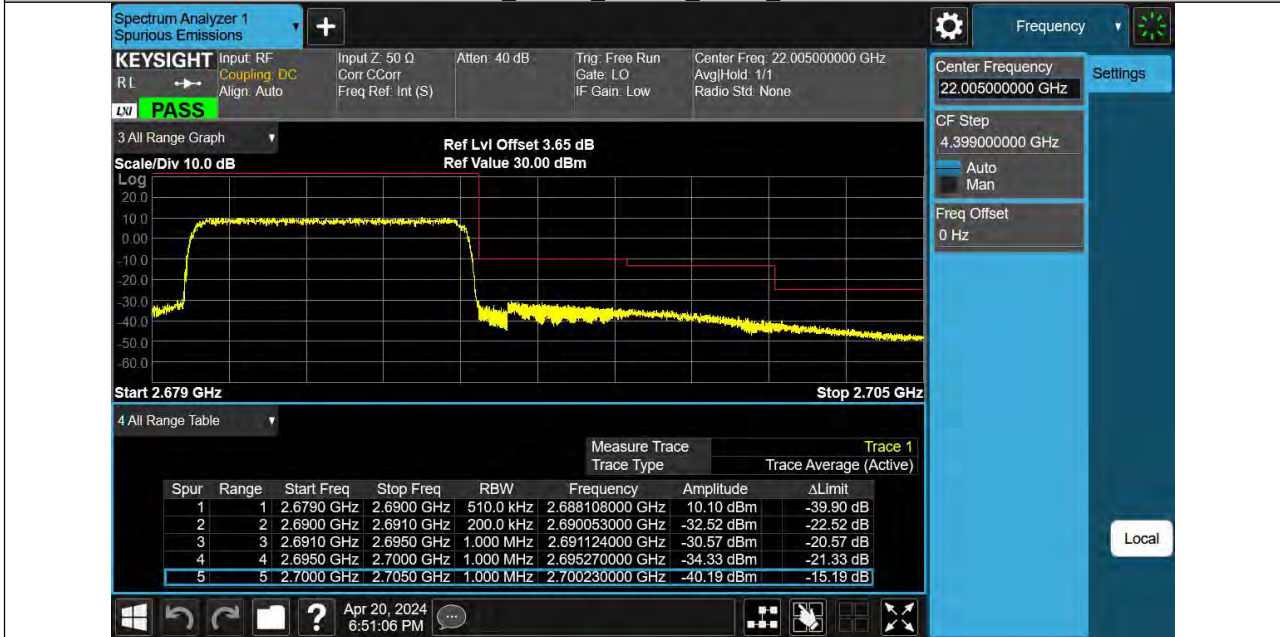

Reference No.: PSU-NQN2403180115RF08

Band41_10MHz_16QAM_39700_1RB#0

Band41_10MHz_16QAM_39700_50RB#0

BUREAU VERITAS

Reference No.: PSU-NQN2403180115RF08

Band41 10MHz 16QAM 41540 1RB#49

Band41 10MHz 16QAM 41540 50RB#0