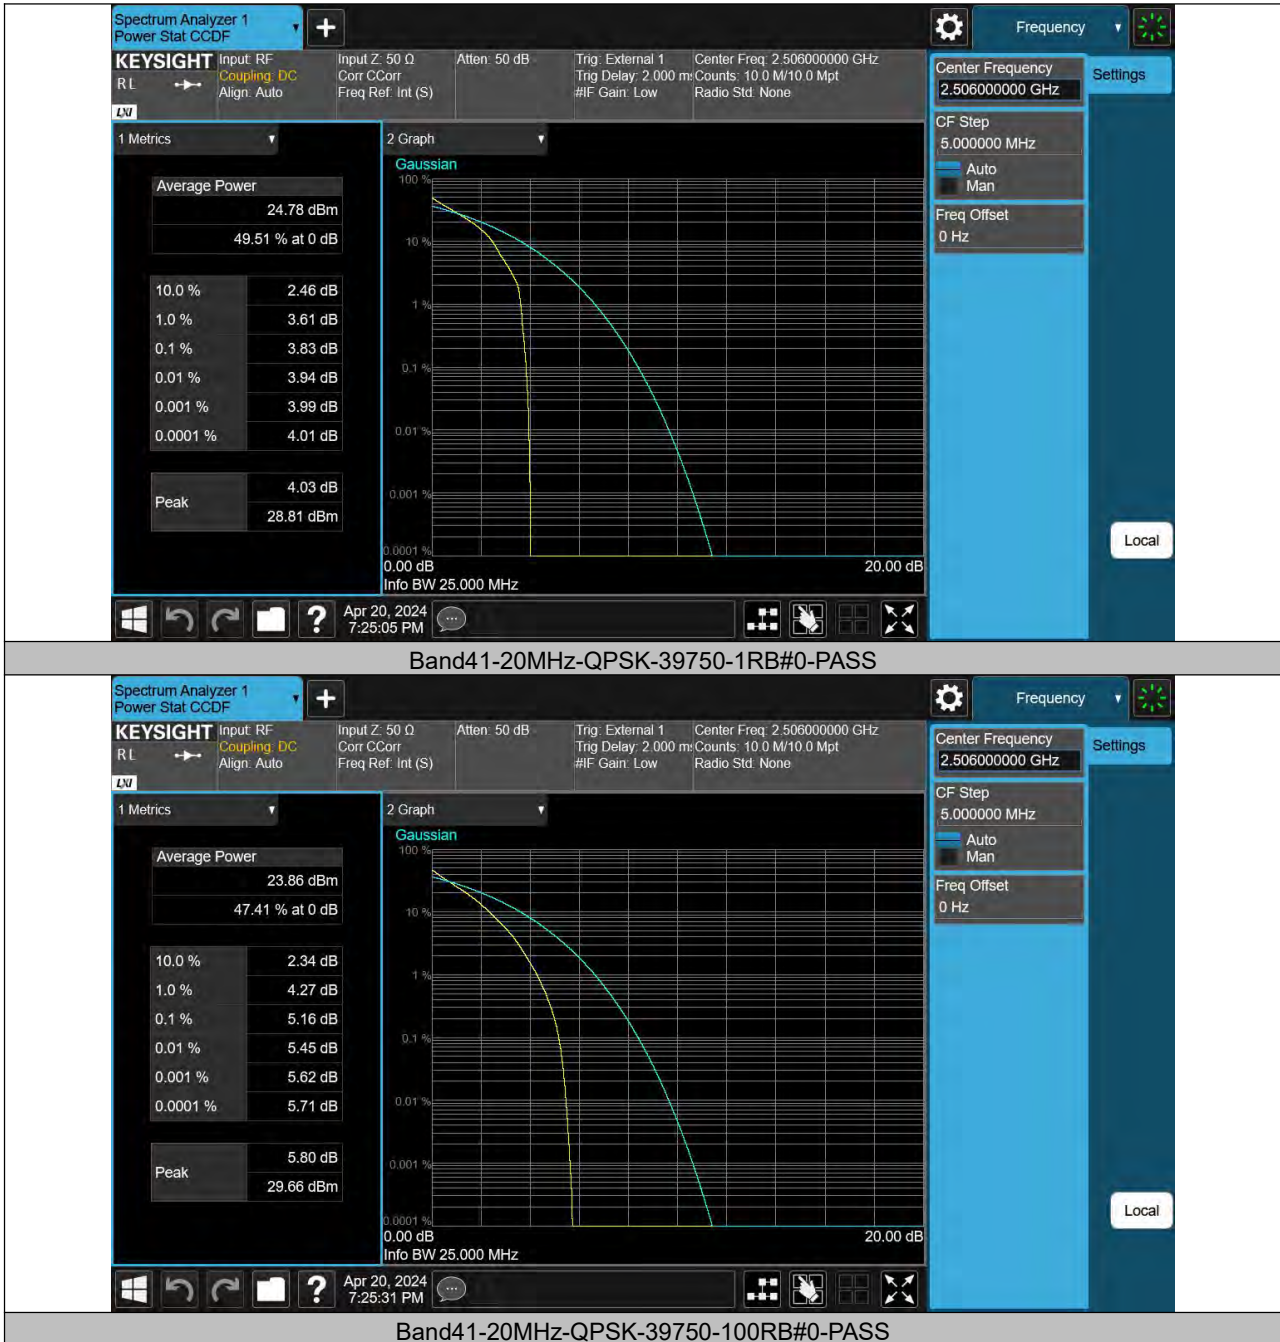

TEST GRAPHS