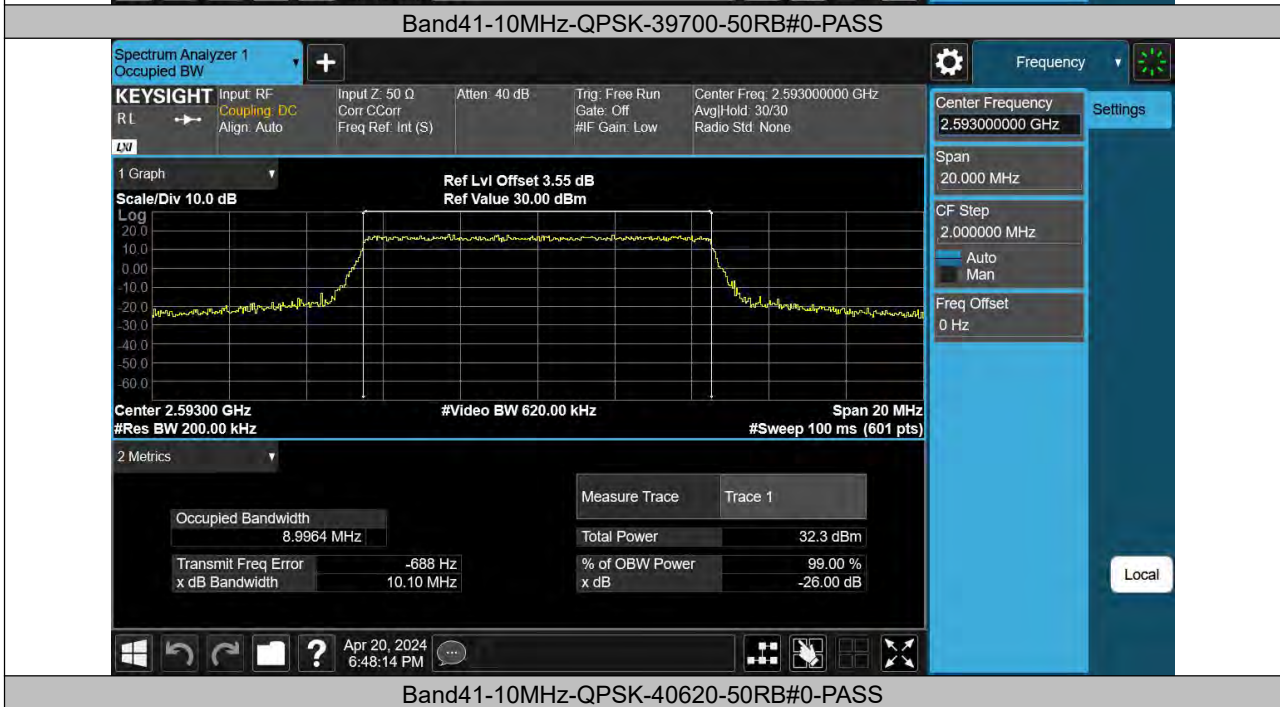

BUREAU VERITAS

Reference No.: PSU-NQN2403180115RF08