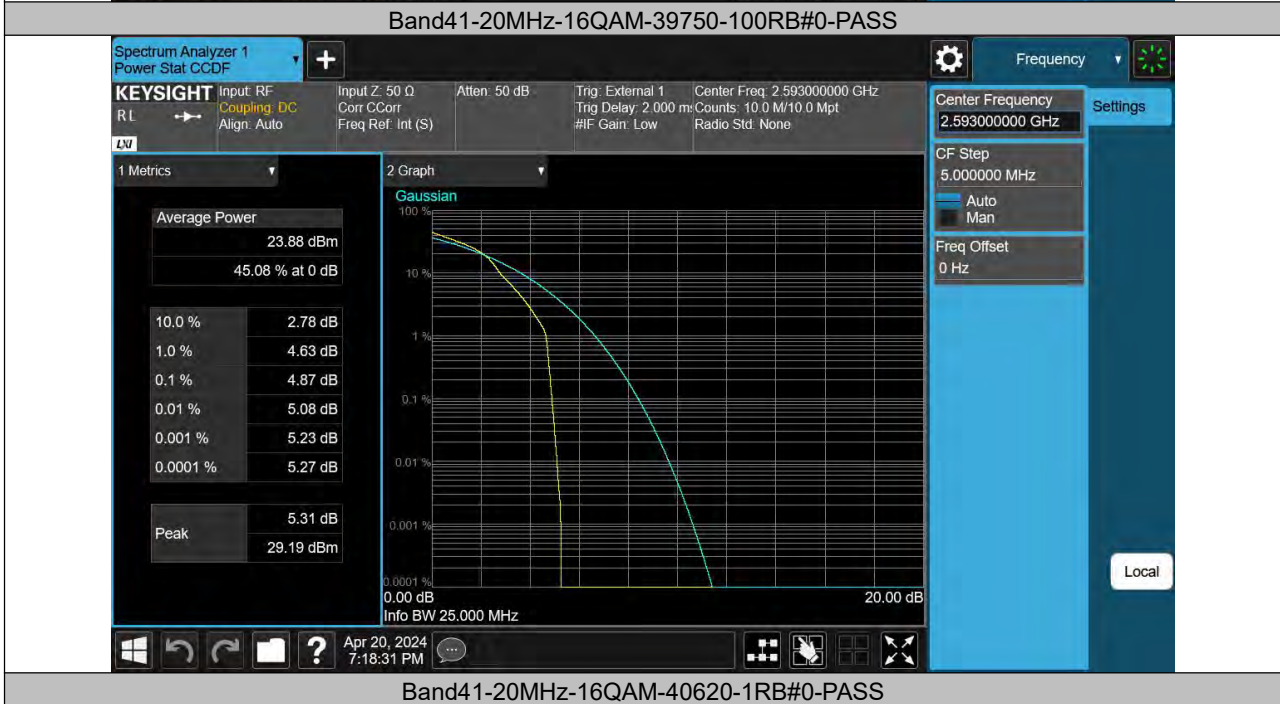

Band41-20MHz-QPSK-41490-100RB#0-PASS

BUREAU VERITAS

Reference No.: PSU-NQN2403180115RF08

BUREAU VERITAS

Reference No.: PSU-NQN2403180115RF08

BUREAU VERITAS

Reference No.: PSU-NQN2403180115RF08

Band41-20MHz-16QAM-40620-100RB#0-PASS