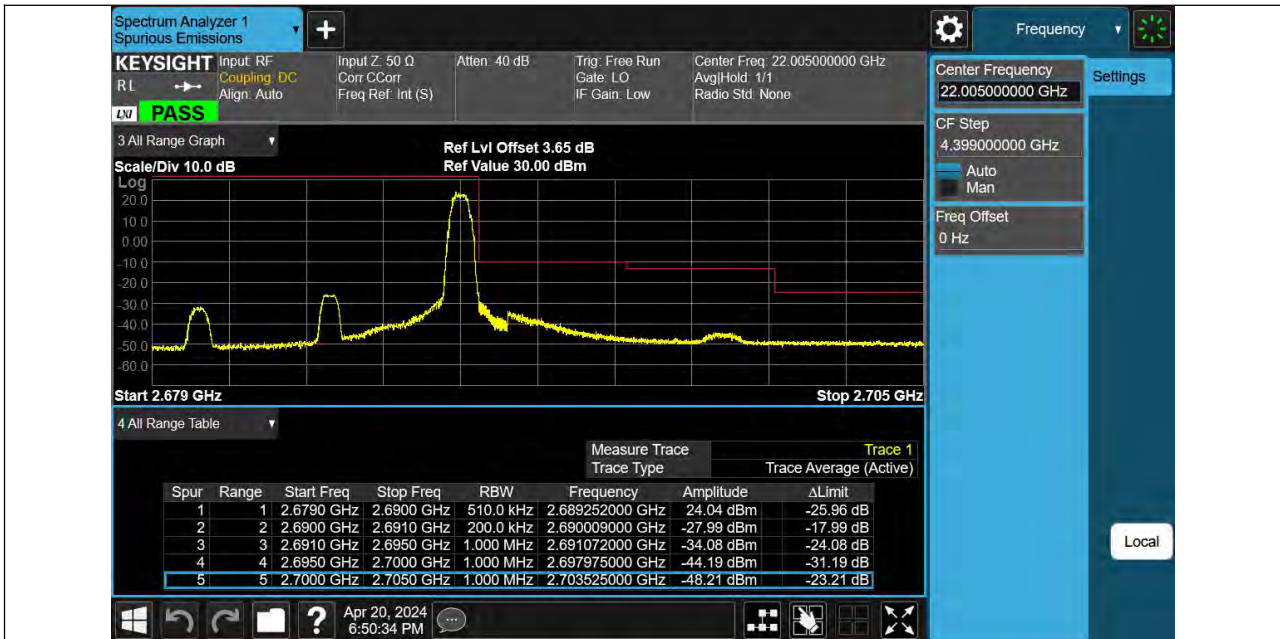

Reference No.: PSU-NQN2403180115RF08

Band41_10MHz_16QAM_39700_1RB#0

Band41_10MHz_16QAM_39700_50RB#0

BUREAU VERITAS

Reference No.: PSU-NQN2403180115RF08

Band41 10MHz 16QAM 41540 1RB#49

Band41 10MHz 16QAM 41540 50RB#0