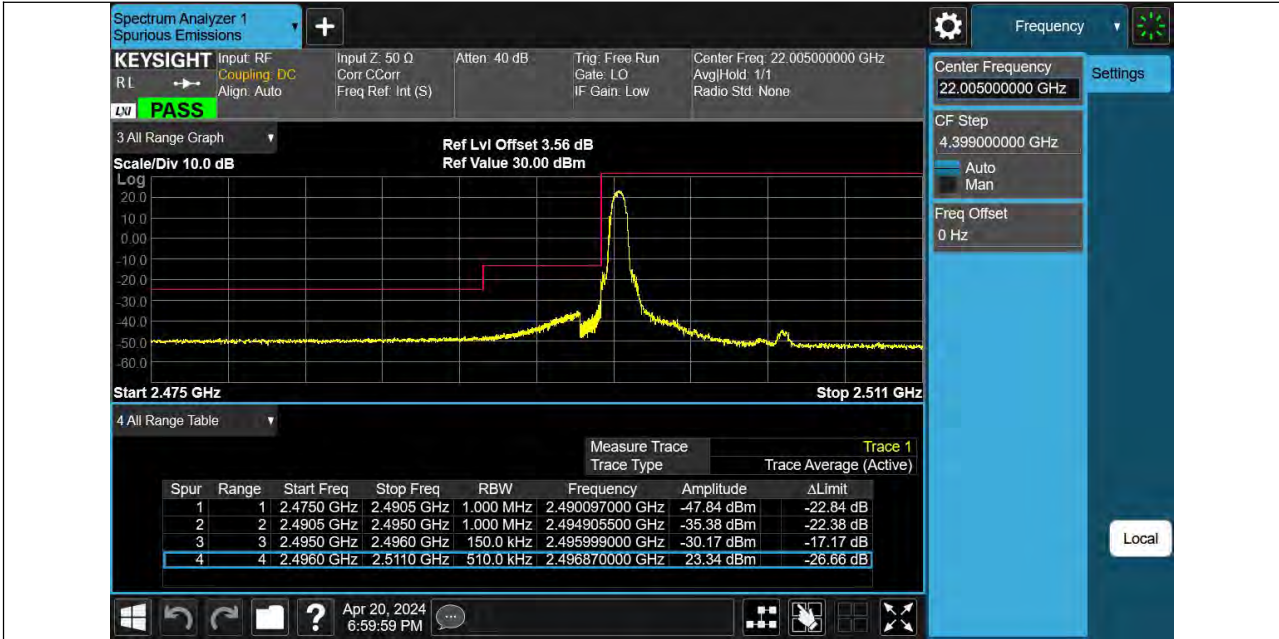

BUREAU VERITAS

Reference No.: PSU-NQN2403180115RF08

Band41_15MHz_16QAM_39725_1RB#0