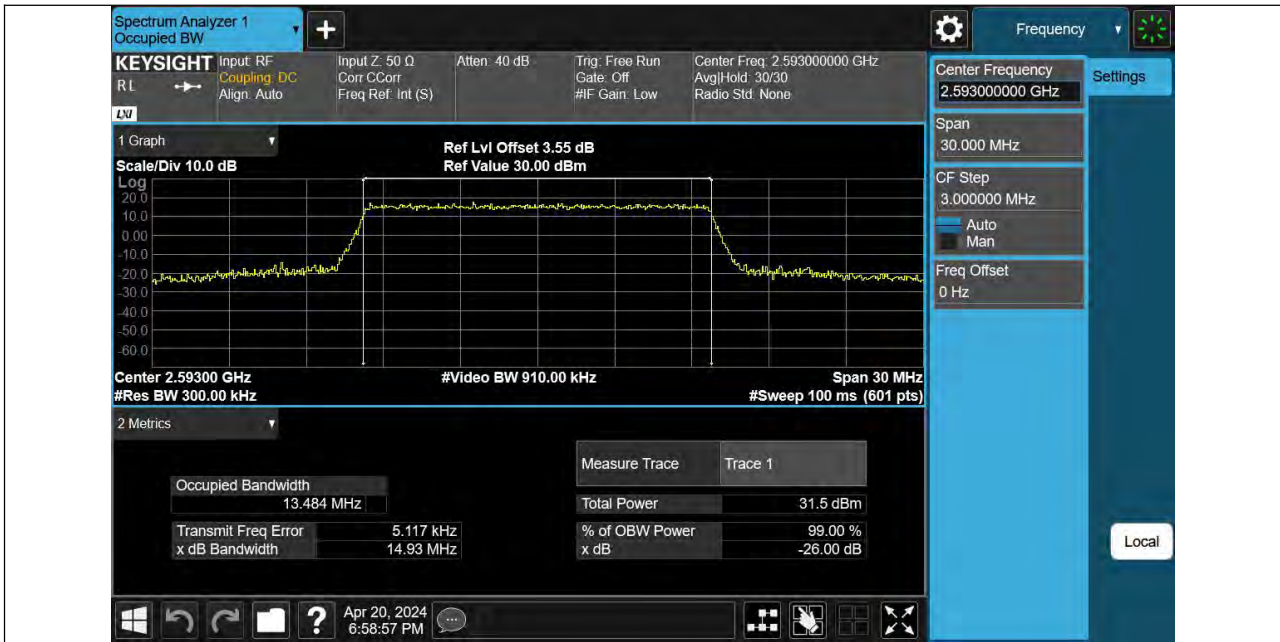

BUREAU VERITAS

Reference No.: PSU-NQN2403180115RF08