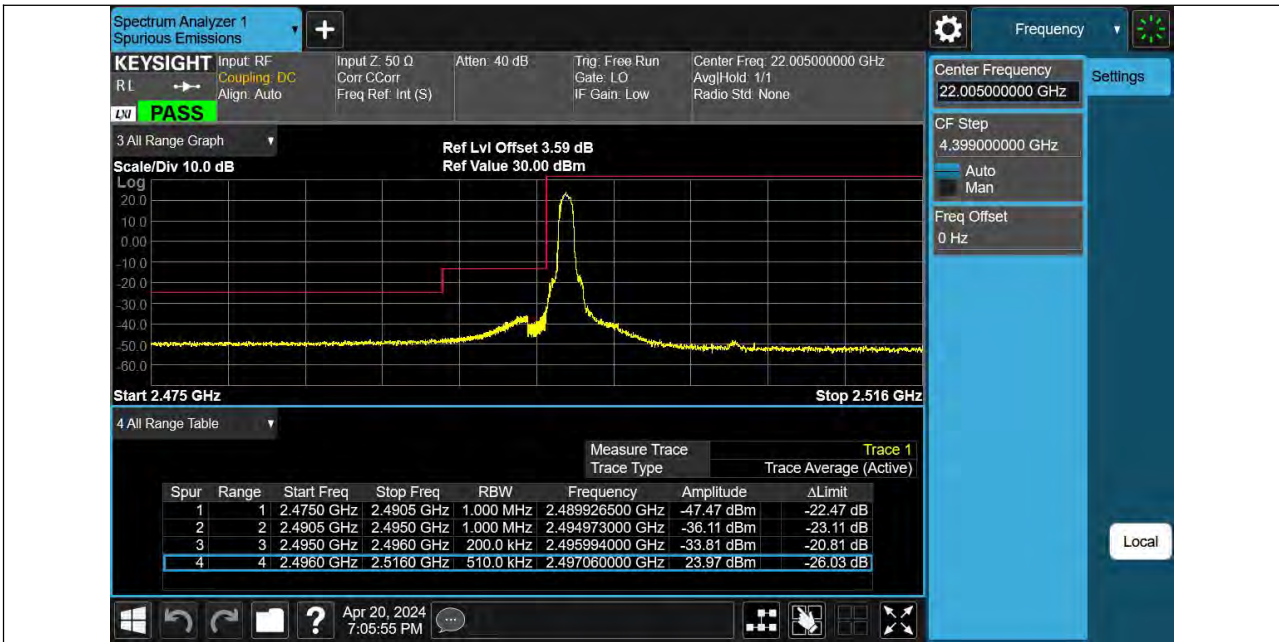

BUREAU VERITAS

Reference No.: PSU-NQN2403180115RF08

Band41_20MHz_16QAM_39750_1RB#0