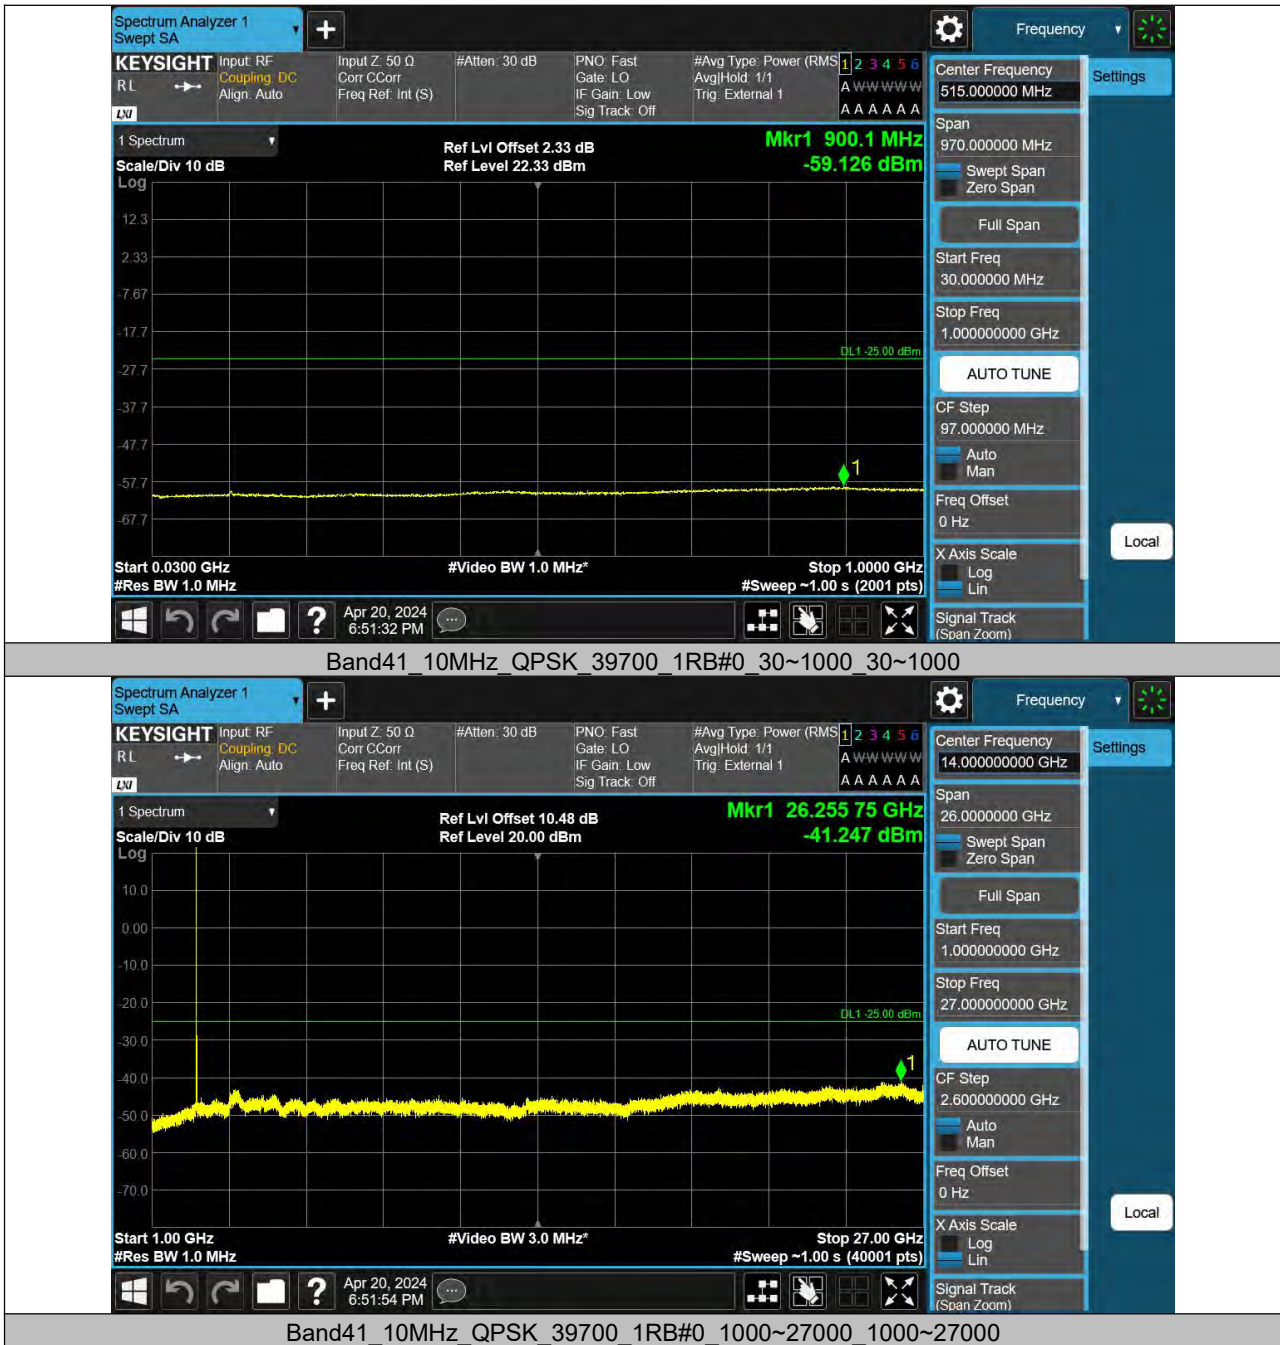

BUREAU VERITAS

Reference No.: PSU-NQN2403180115RF08