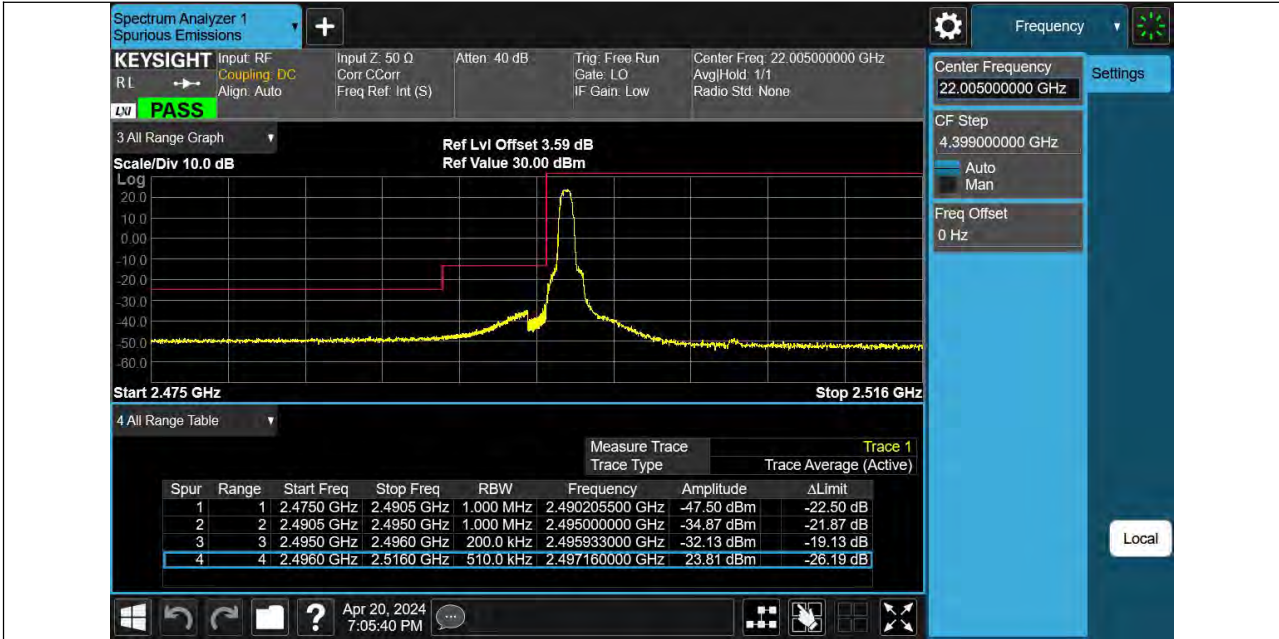

BUREAU VERITAS

Reference No.: PSU-NQN2403180115RF08

Band41_20MHz_QPSK_39750_1RB#0