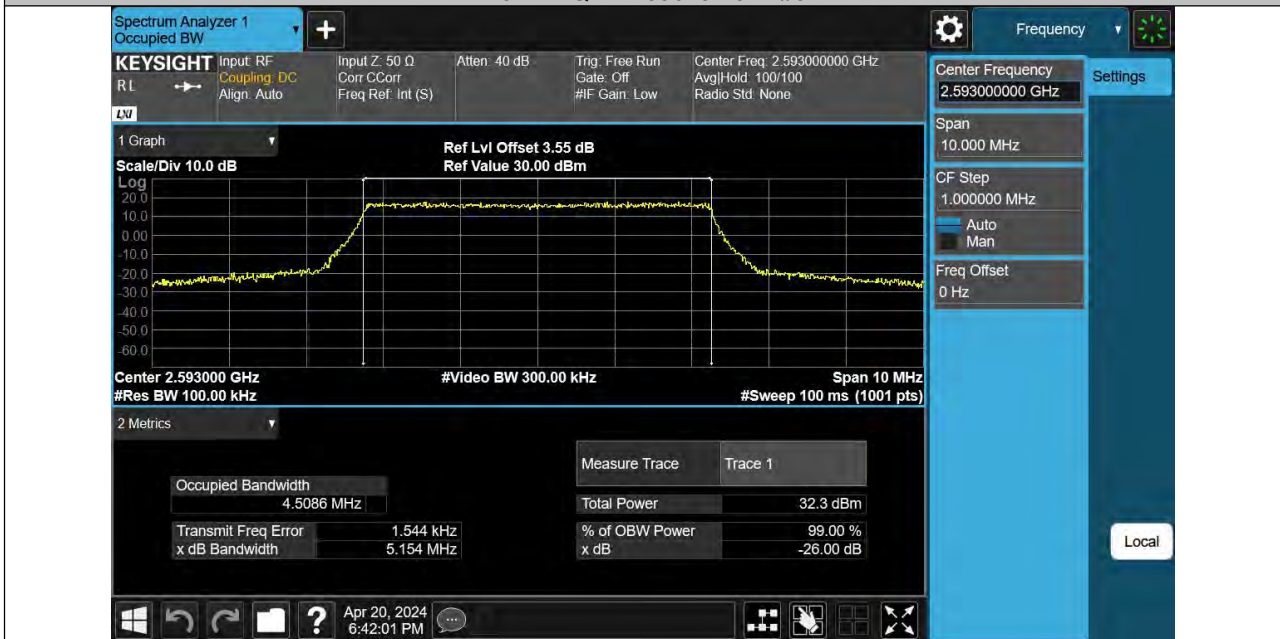

Band41-5MHz-QPSK-40620-25RB#0-PASS