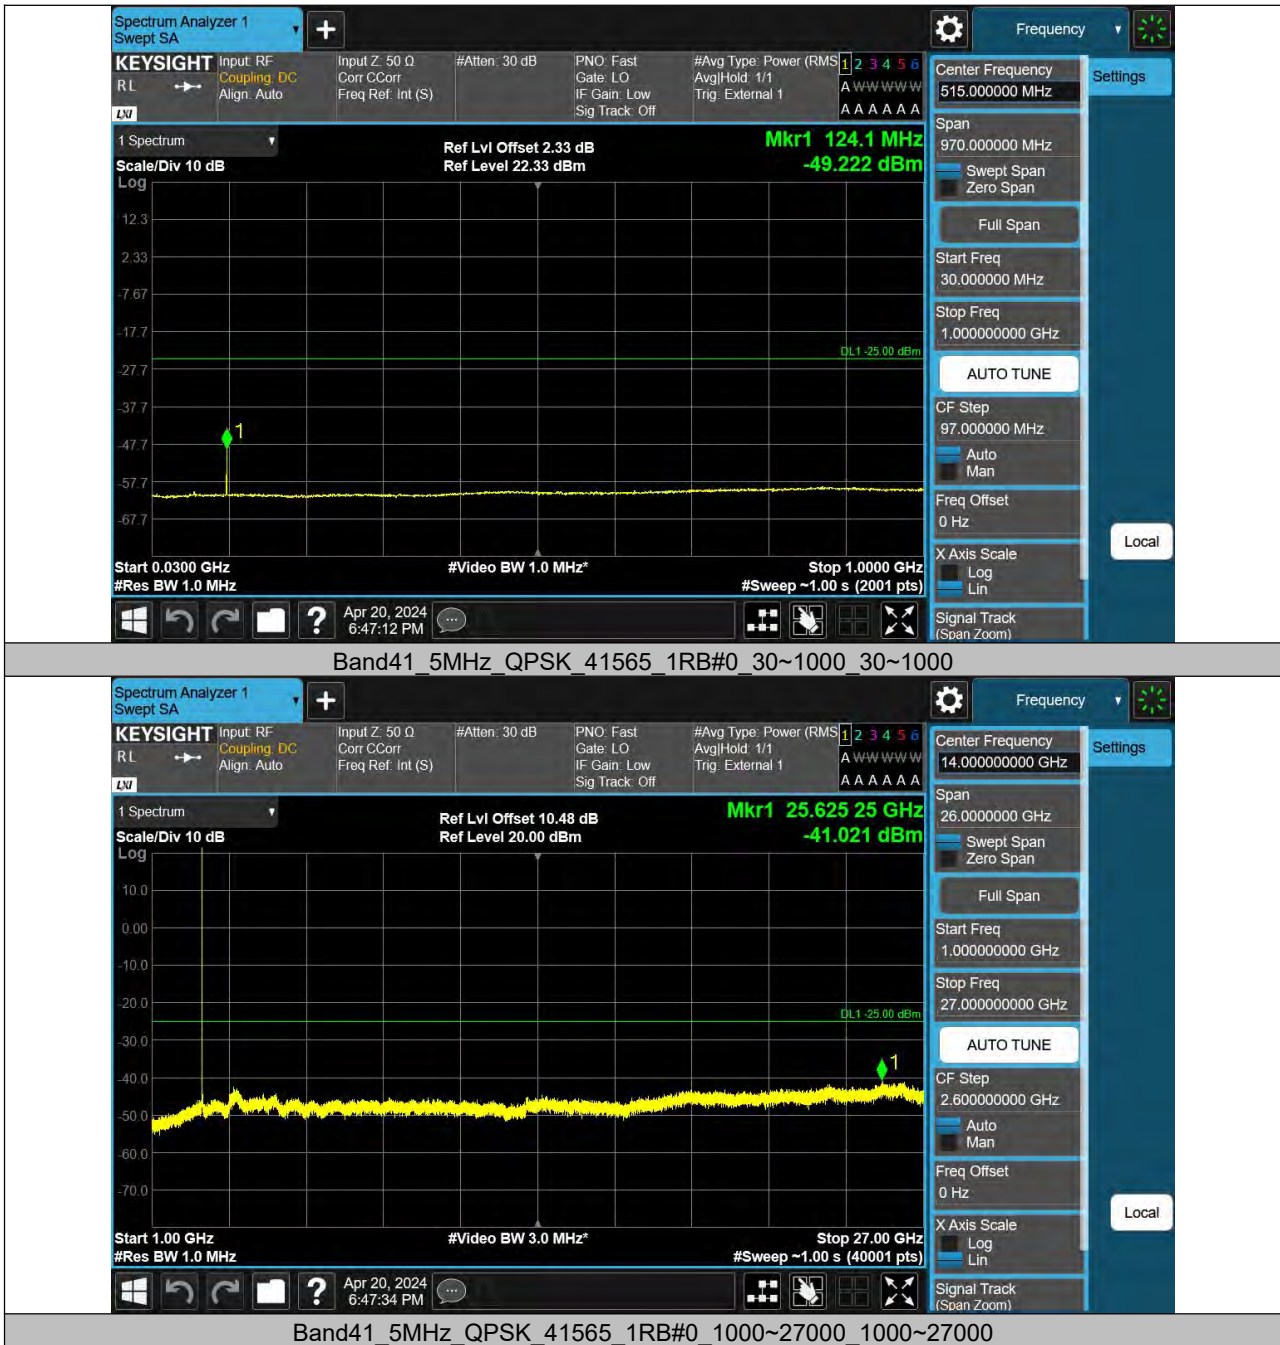

BUREAU VERITAS

Reference No.: PSU-NQN2403180115RF08