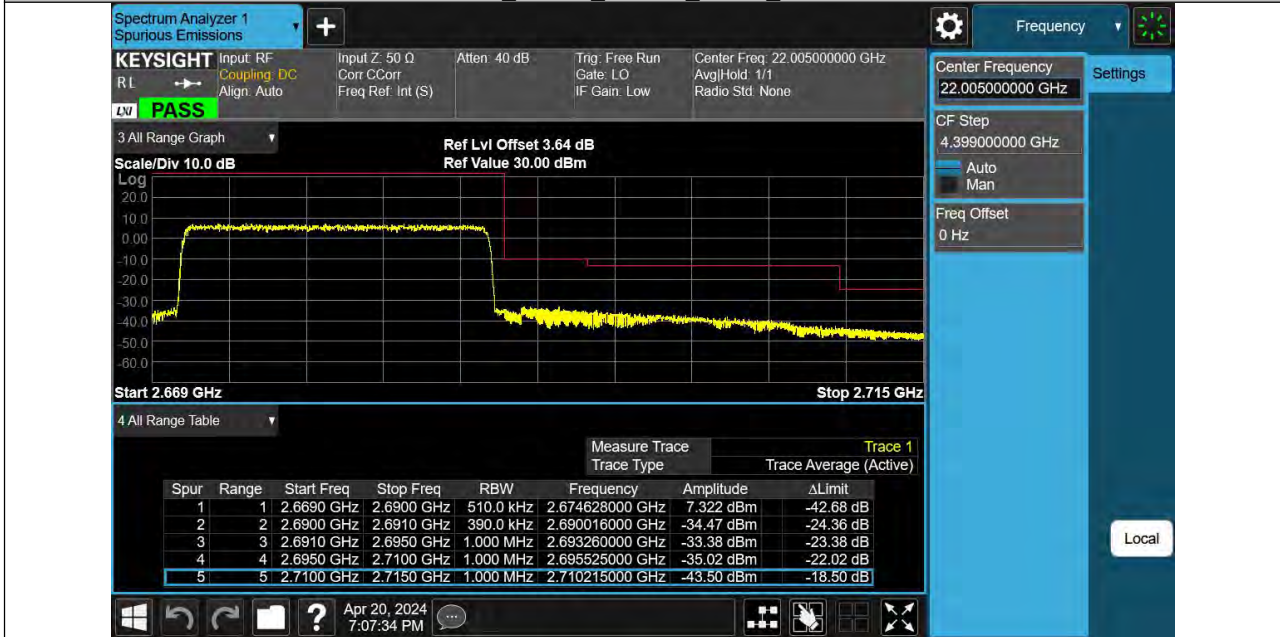

Band41_20MHz_16QAM_41490_100RB#0