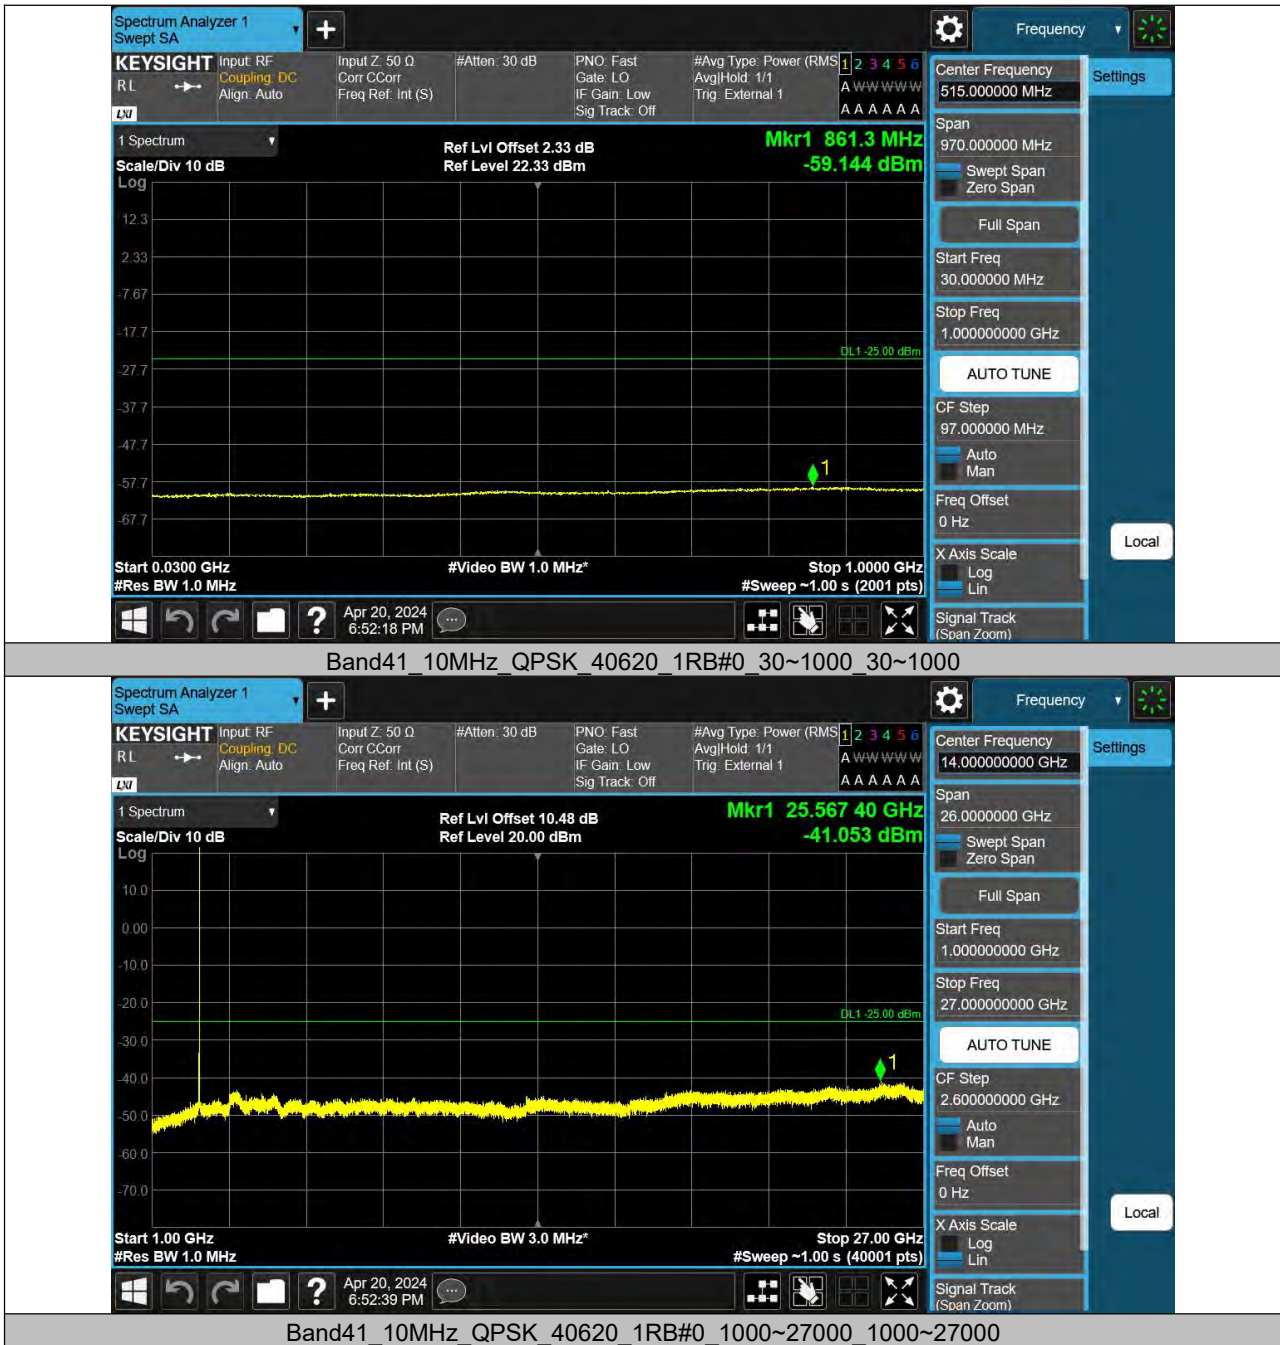

BUREAU VERITAS

Reference No.: PSU-NQN2403180115RF08