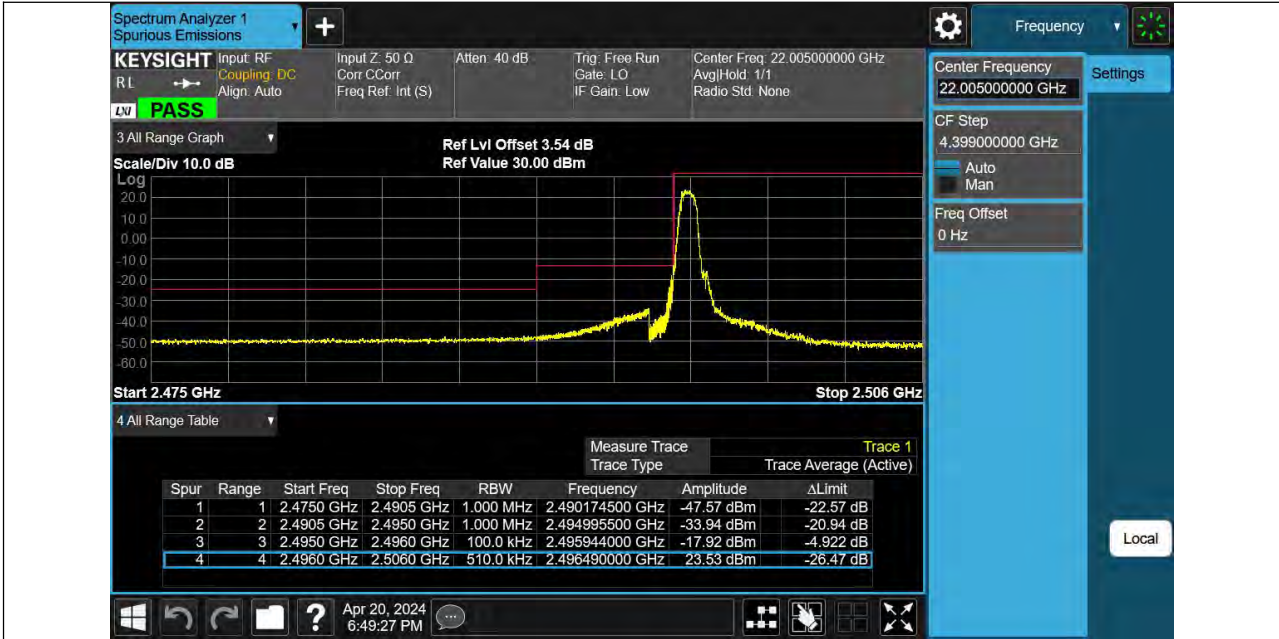

BUREAU VERITAS

Reference No.: PSU-NQN2403180115RF08

Band41_10MHz_16QAM_39700_1RB#0