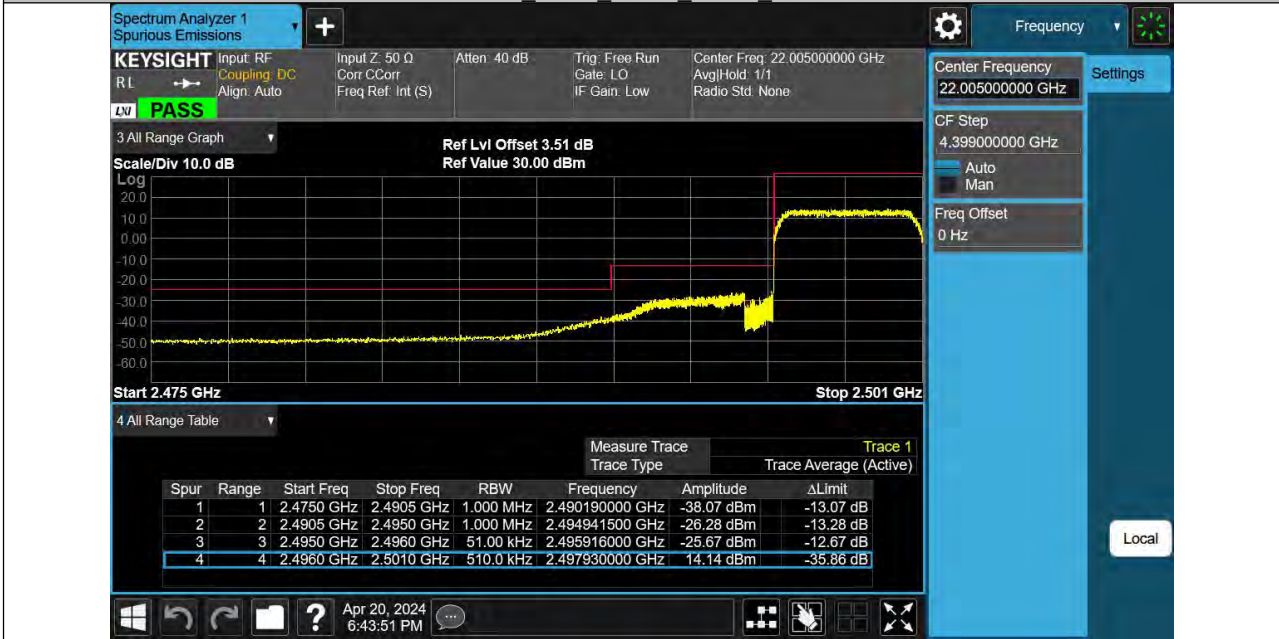

Band41 5MHz QPSK 39675 25RB#0