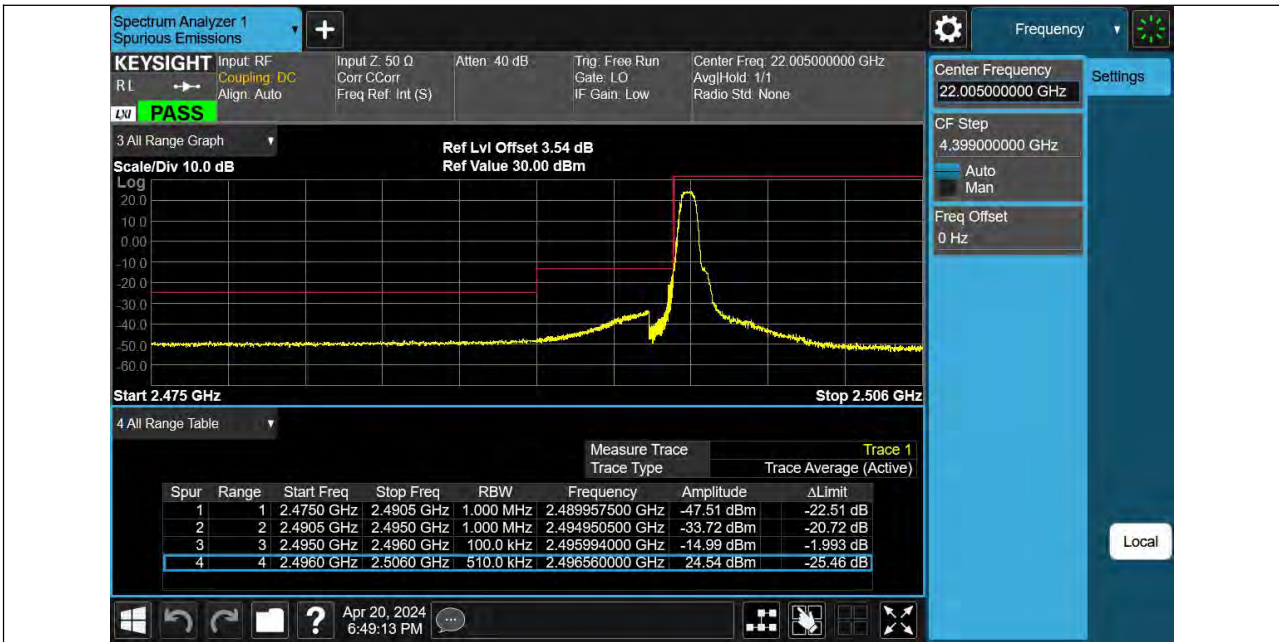

BUREAU VERITAS

Reference No.: PSU-NQN2403180115RF08

Band41_10MHz_QPSK_39700_1RB#0