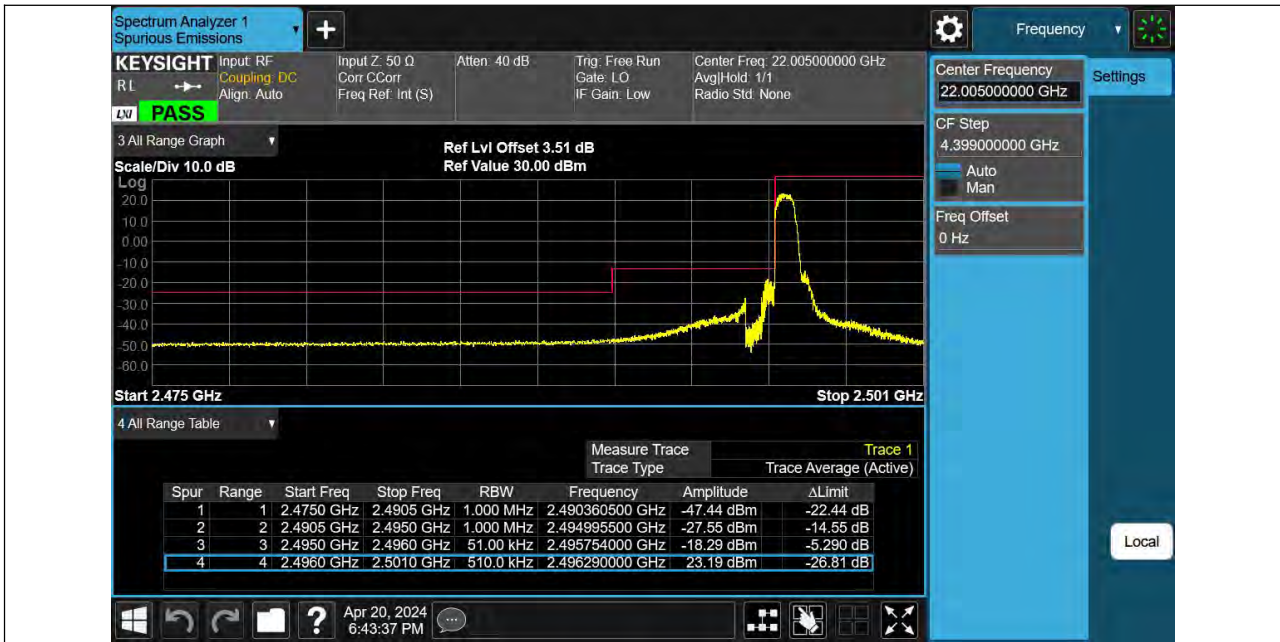

BUREAU VERITAS

Reference No.: PSU-NQN2403180115RF08

Band41_5MHz_16QAM_39675_1RB#0