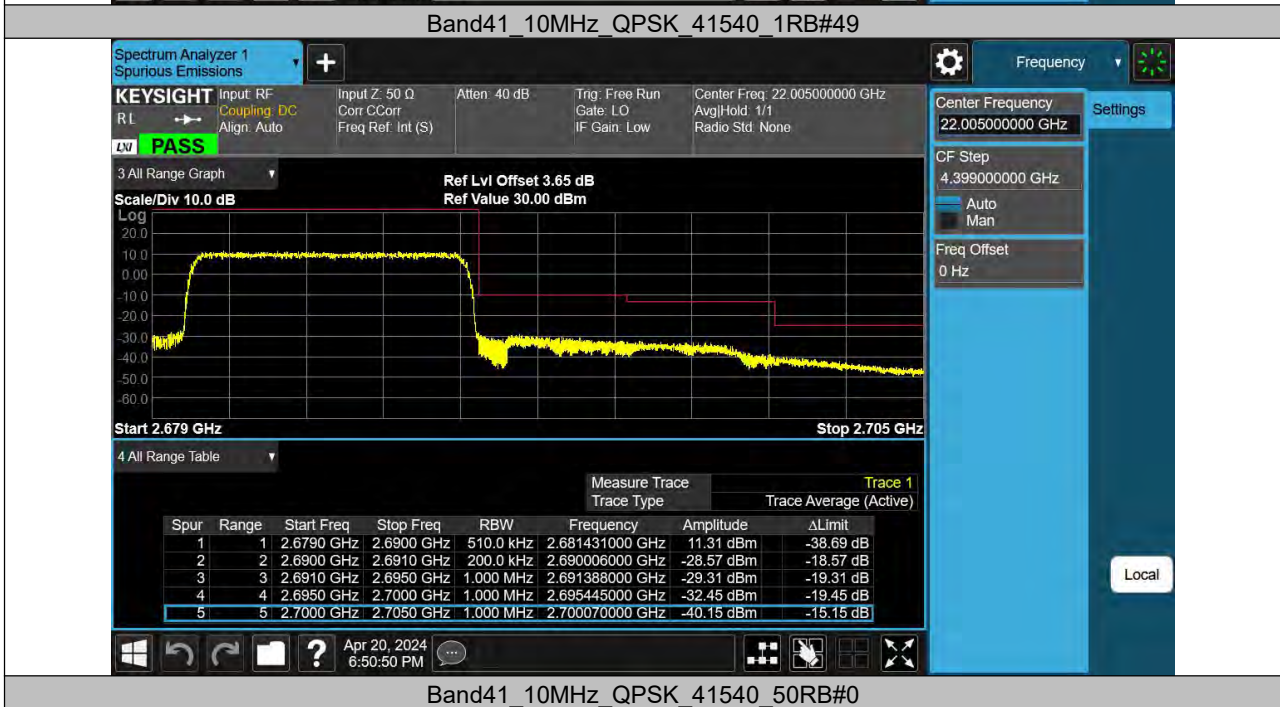

Band41_5MHz_16QAM_41565_25RB#0

BUREAU VERITAS

Reference No.: PSU-NQN2403180115RF08

Band41_10MHz_QPSK_39700_1RB#0

Band41_10MHz_QPSK_39700_50RB#0

BUREAU VERITAS

Reference No.: PSU-NQN2403180115RF08

BUREAU VERITAS