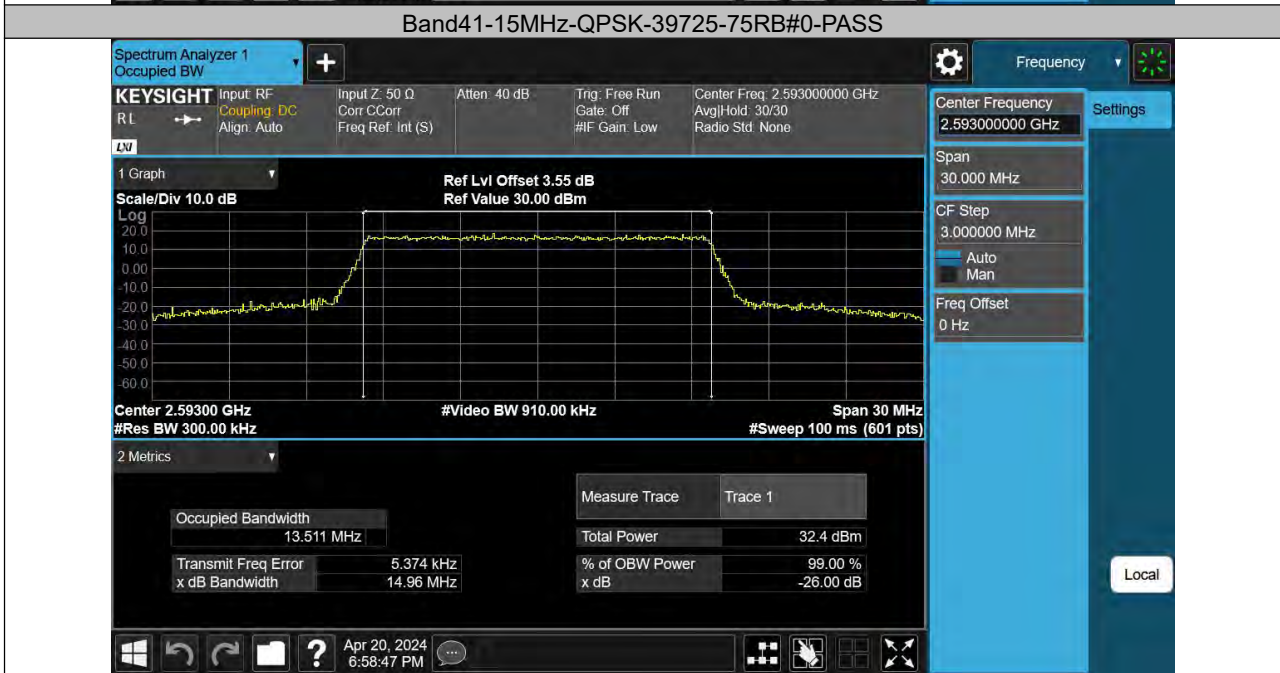

BUREAU VERITAS

Reference No.: PSU-NQN2403180115RF08