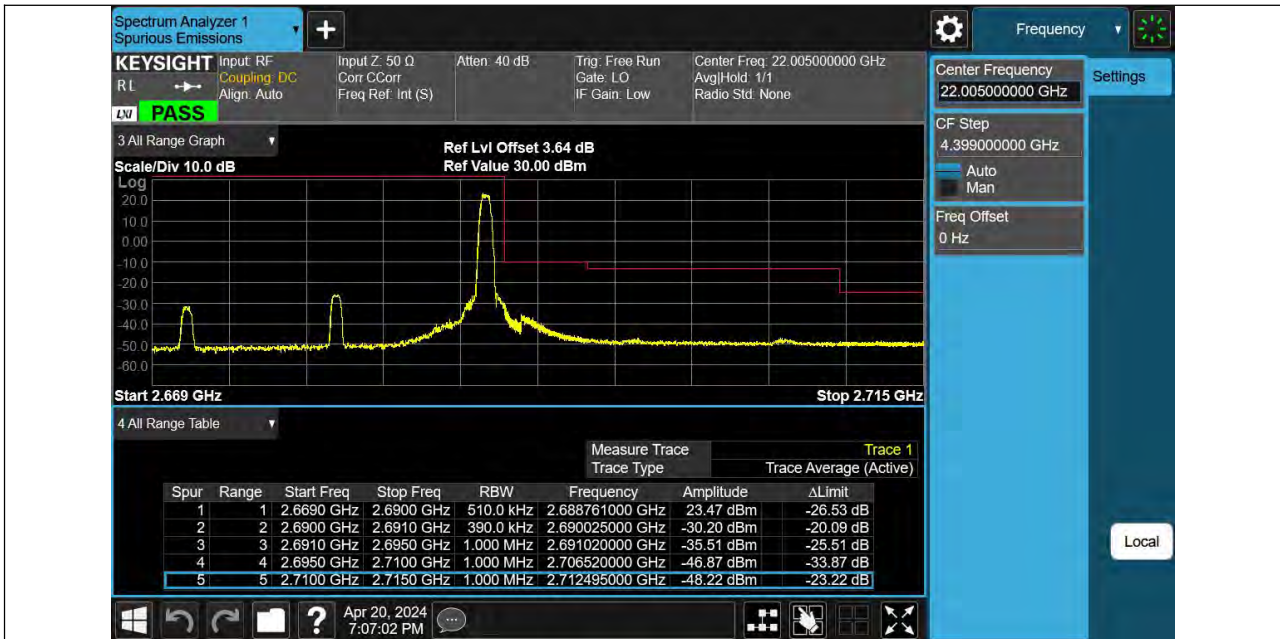

BUREAU VERITAS

Reference No.: PSU-NQN2403180115RF08

Band41_20MHz_16QAM_41490_1RB#99