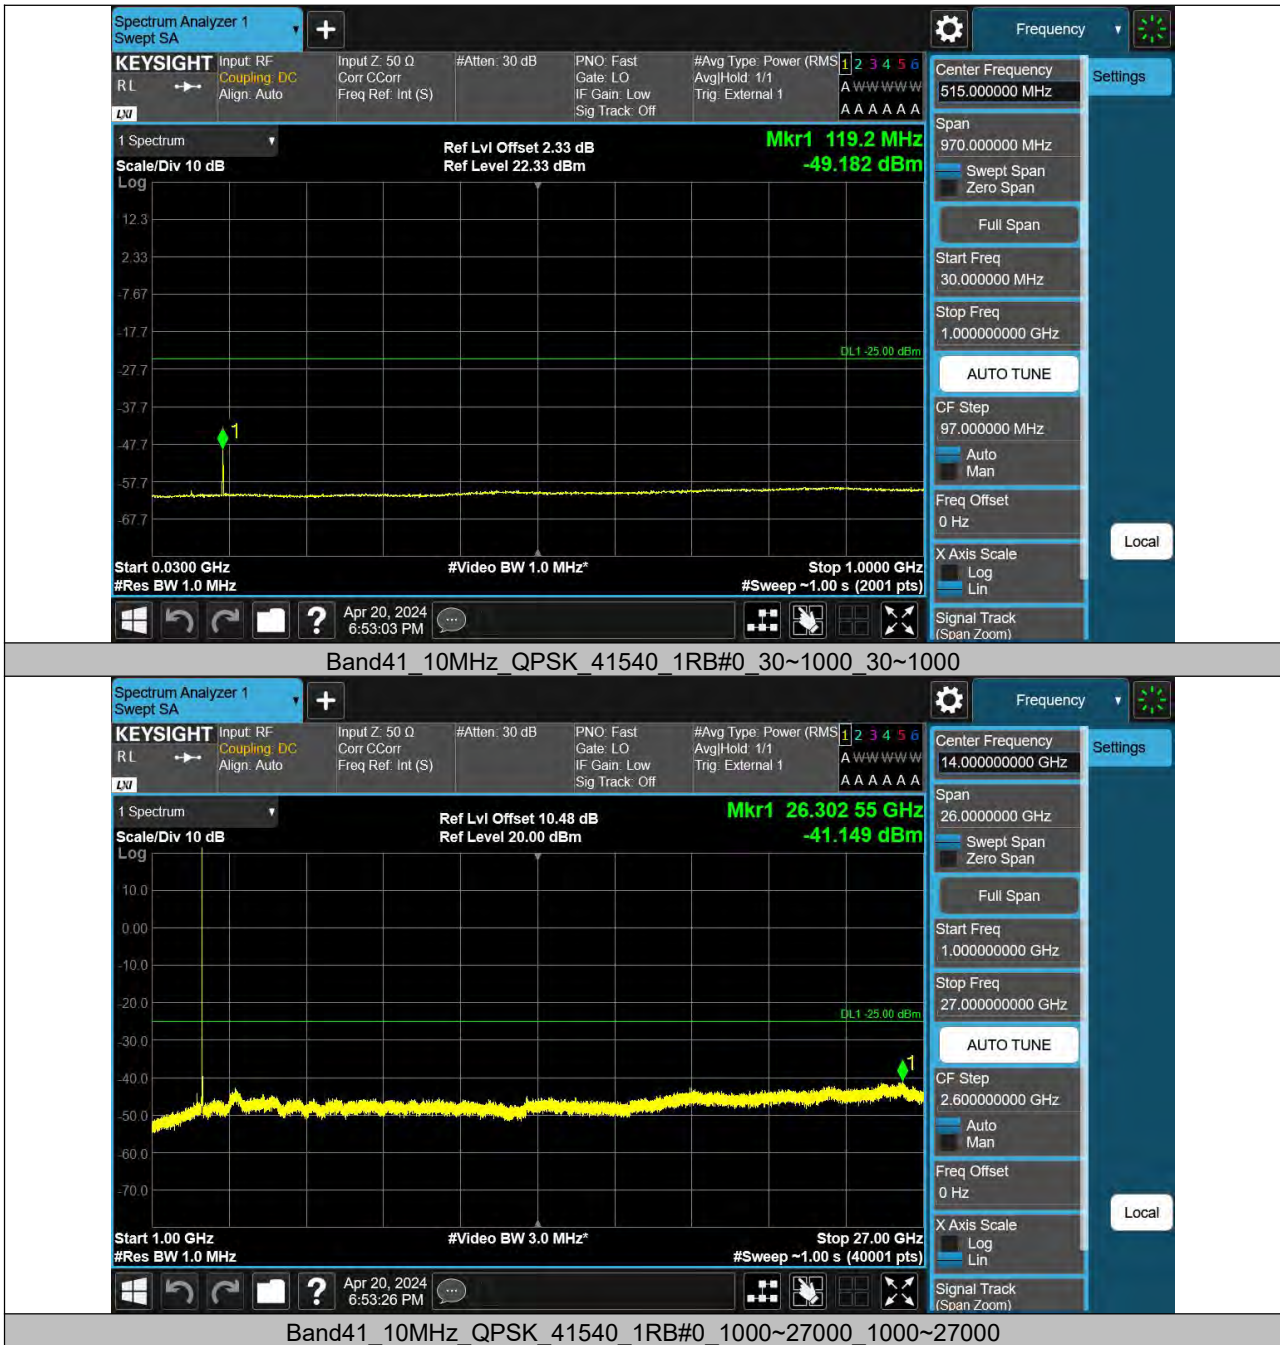

BUREAU VERITAS

Reference No.: PSU-NQN2403180115RF08