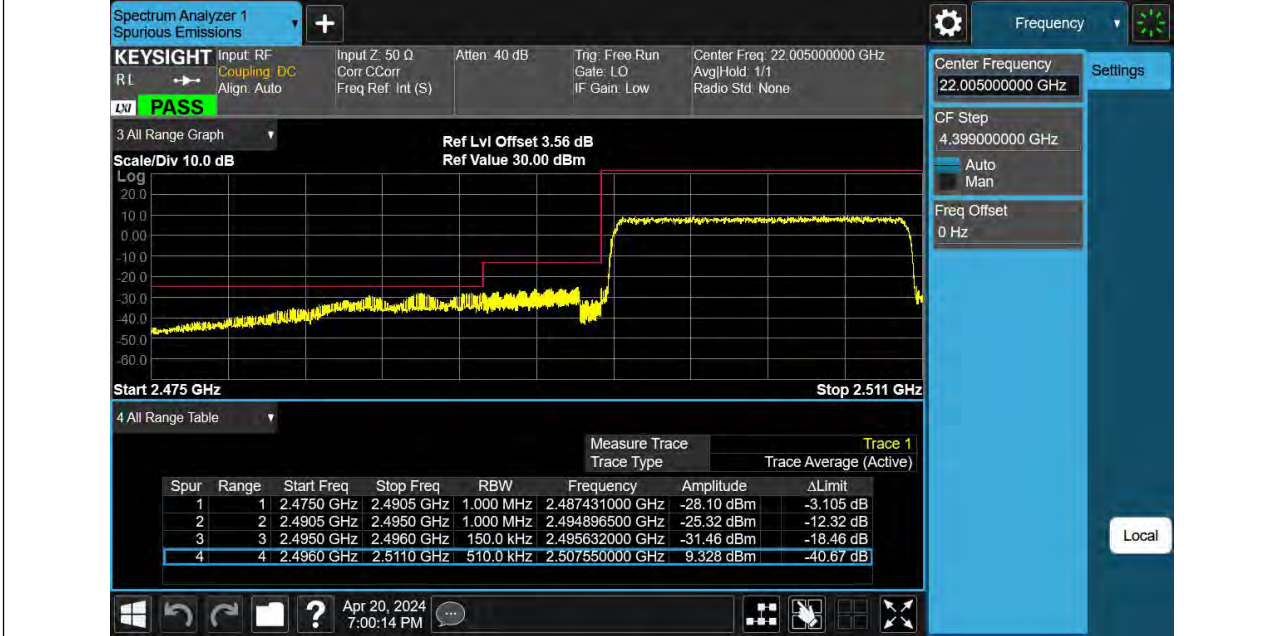

Band41_15MHz_QPSK_39725_75RB#0