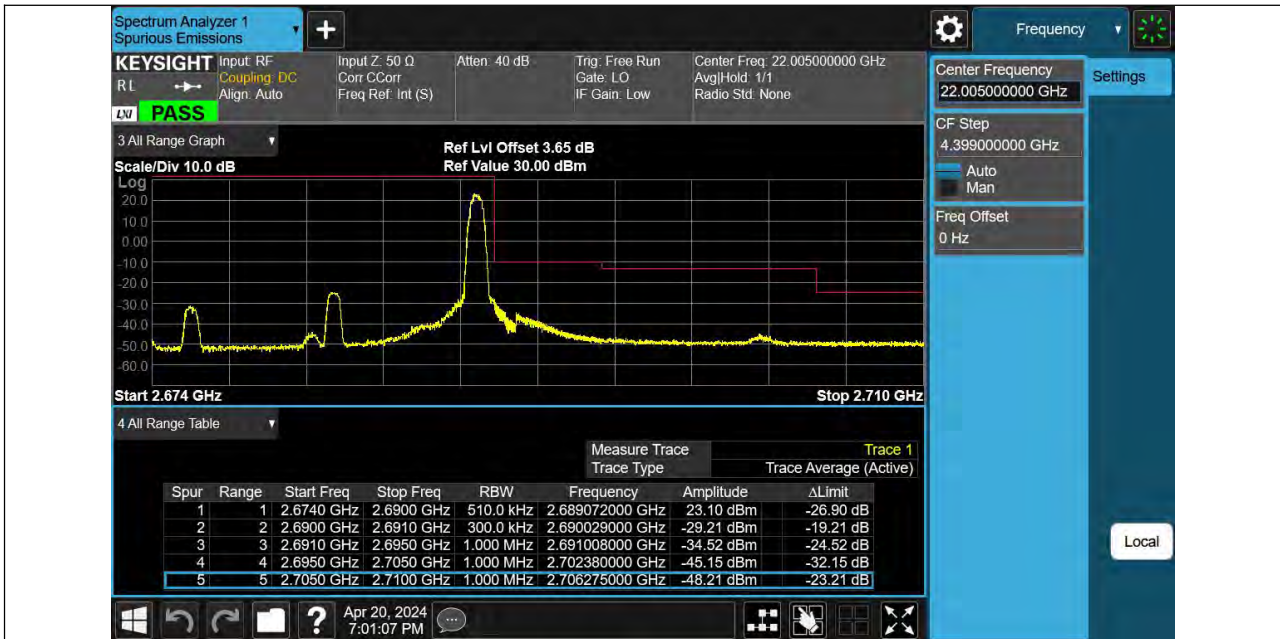

BUREAU VERITAS

Reference No.: PSU-NQN2403180115RF08

Band41_15MHz_16QAM_39725_1RB#0

Band41_15MHz_16QAM_39725_75RB#0

BUREAU VERITAS

Reference No.: PSU-NQN2403180115RF08

Band41 15MHz 16QAM 41515 1RB#74

Band41 15MHz 16QAM 41515 75RB#0