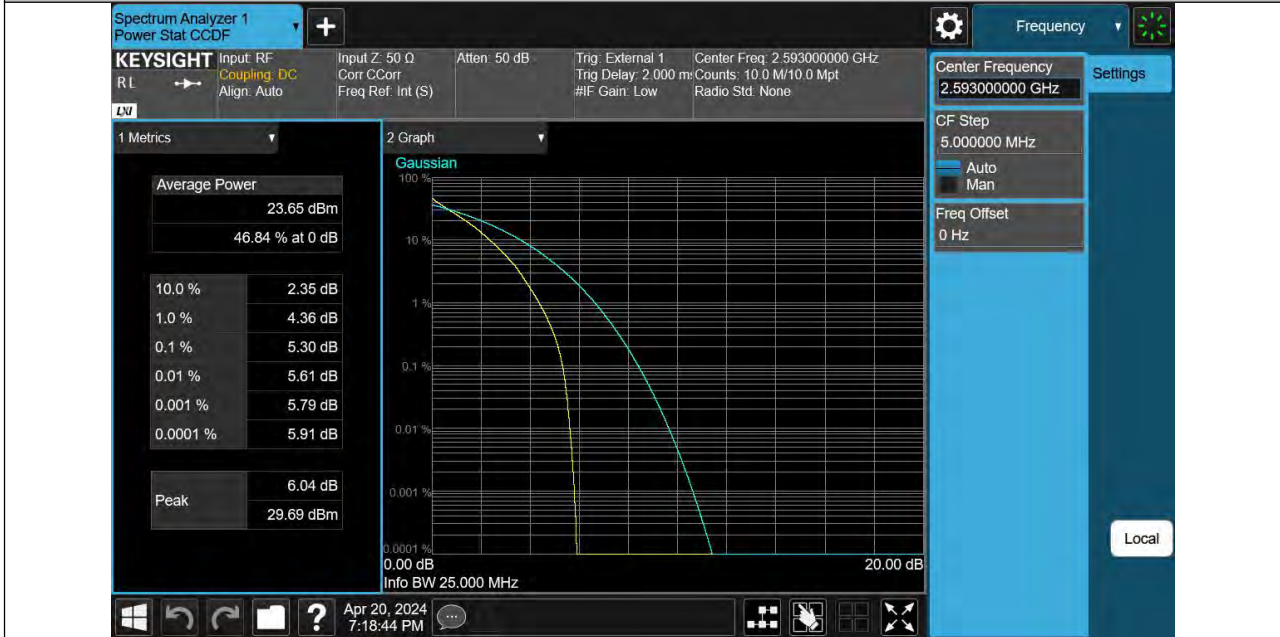

TEST GRAPHS

BUREAU VERITAS

Reference No.: PSU-NQN2403180115RF08

Band41-20MHz-QPSK-40620-1RB#0-PASS

Band41-20MHz-QPSK-40620-100RB#0-PASS

BUREAU VERITAS

Reference No.: PSU-NQN2403180115RF08

Band41-20MHz-QPSK-41490-1RB#0-PASS