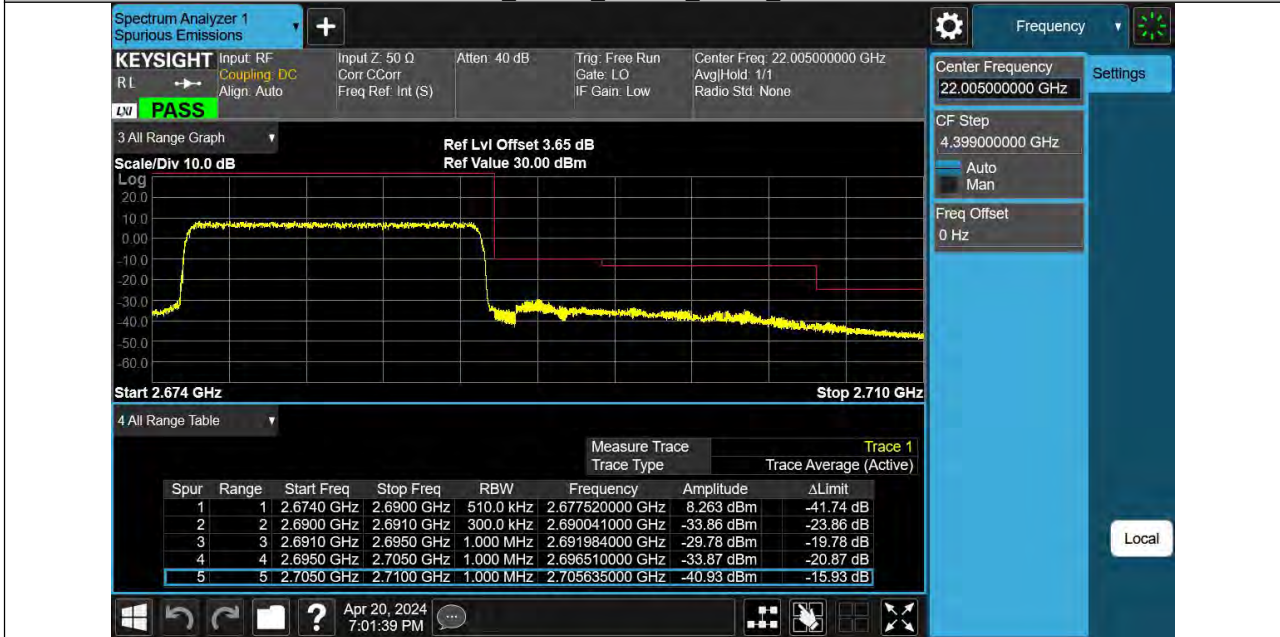

BUREAU VERITAS

Reference No.: PSU-NQN2403180115RF08

Band41_15MHz_16QAM_39725_1RB#0

Band41_15MHz_16QAM_39725_75RB#0

BUREAU VERITAS

Reference No.: PSU-NQN2403180115RF08

Band41 15MHz 16QAM 41515 1RB#74

Band41 15MHz 16QAM 41515 75RB#0