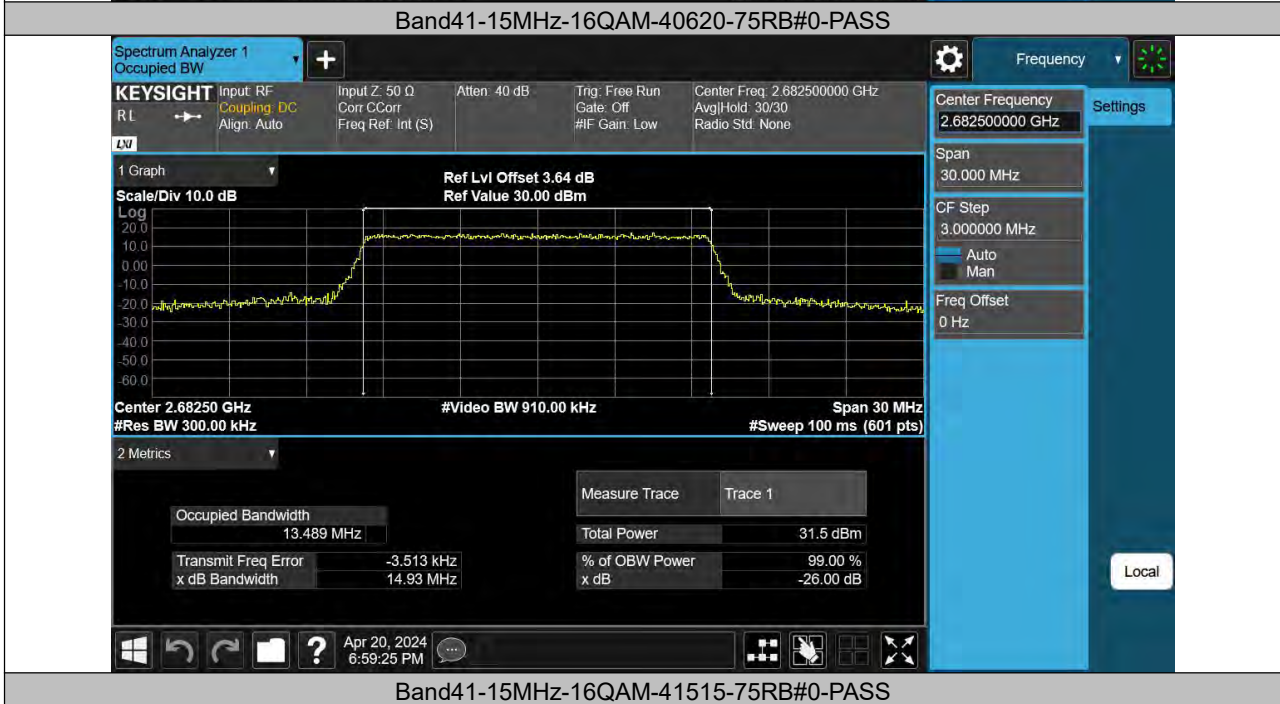

BUREAU VERITAS

Reference No.: PSU-NQN2403180115RF08