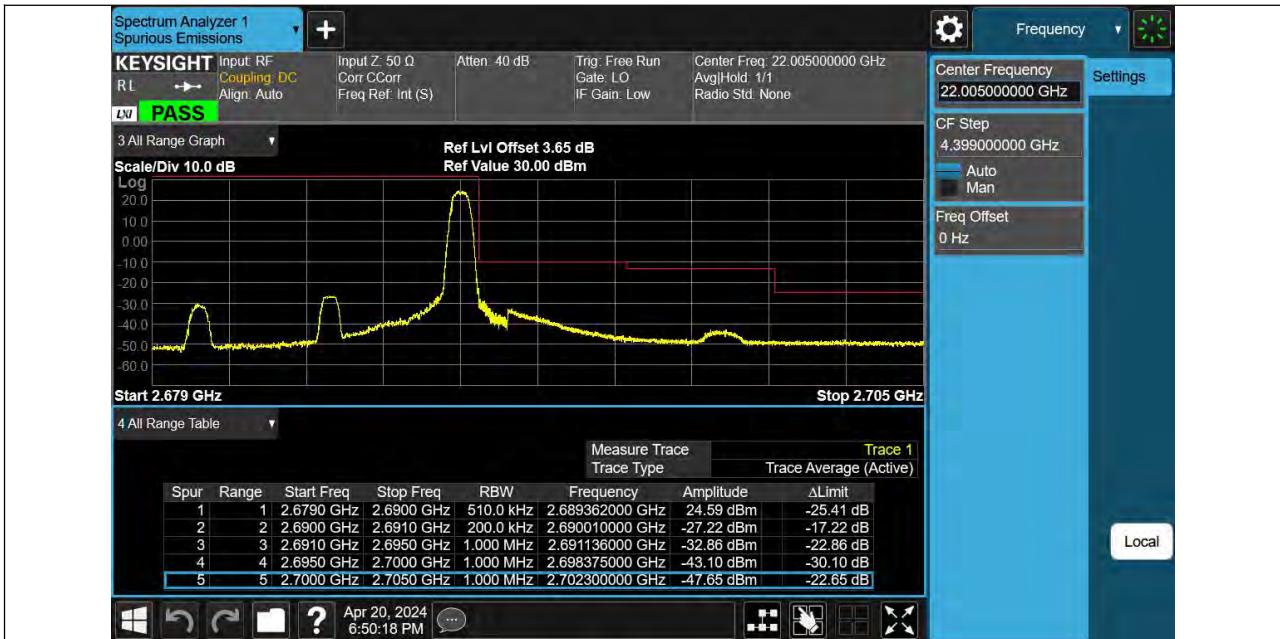

Band41_5MHz_16QAM_41565_25RB#0

BUREAU VERITAS

Reference No.: PSU-NQN2403180115RF08

Band41_10MHz_QPSK_39700_1RB#0

Band41_10MHz_QPSK_39700_50RB#0

BUREAU VERITAS

Reference No.: PSU-NQN2403180115RF08

BUREAU VERITAS