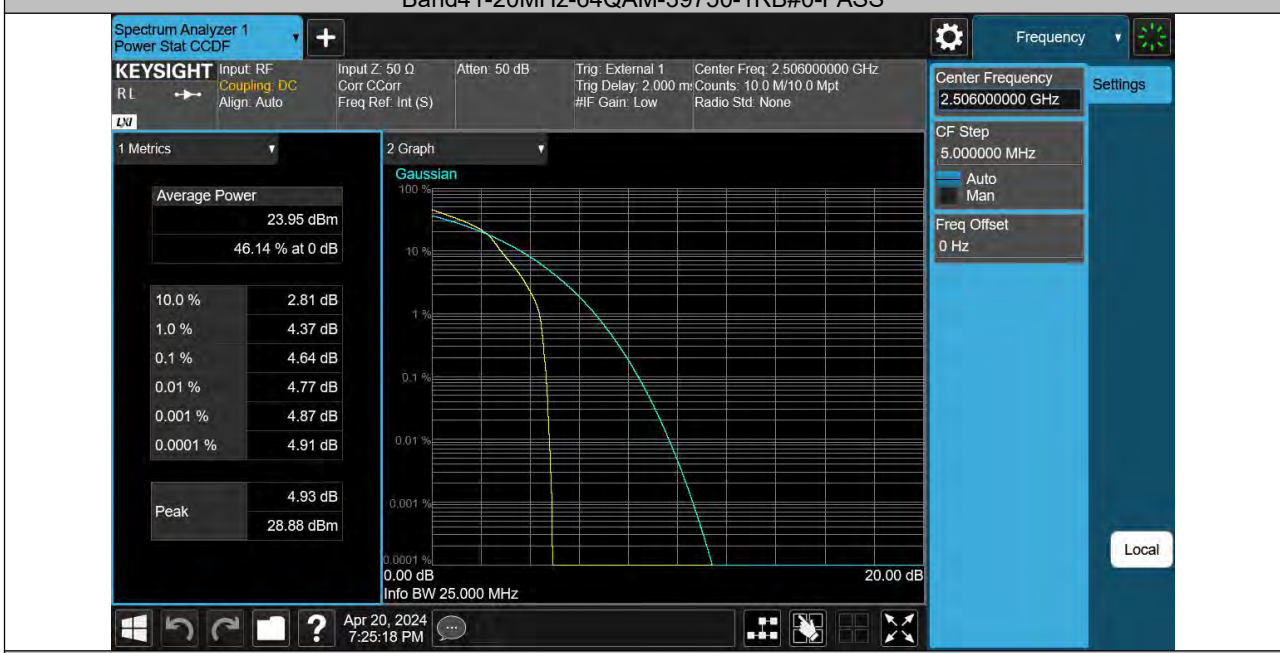

BUREAU VERITAS

Reference No.: PSU-NQN2403180115RF08