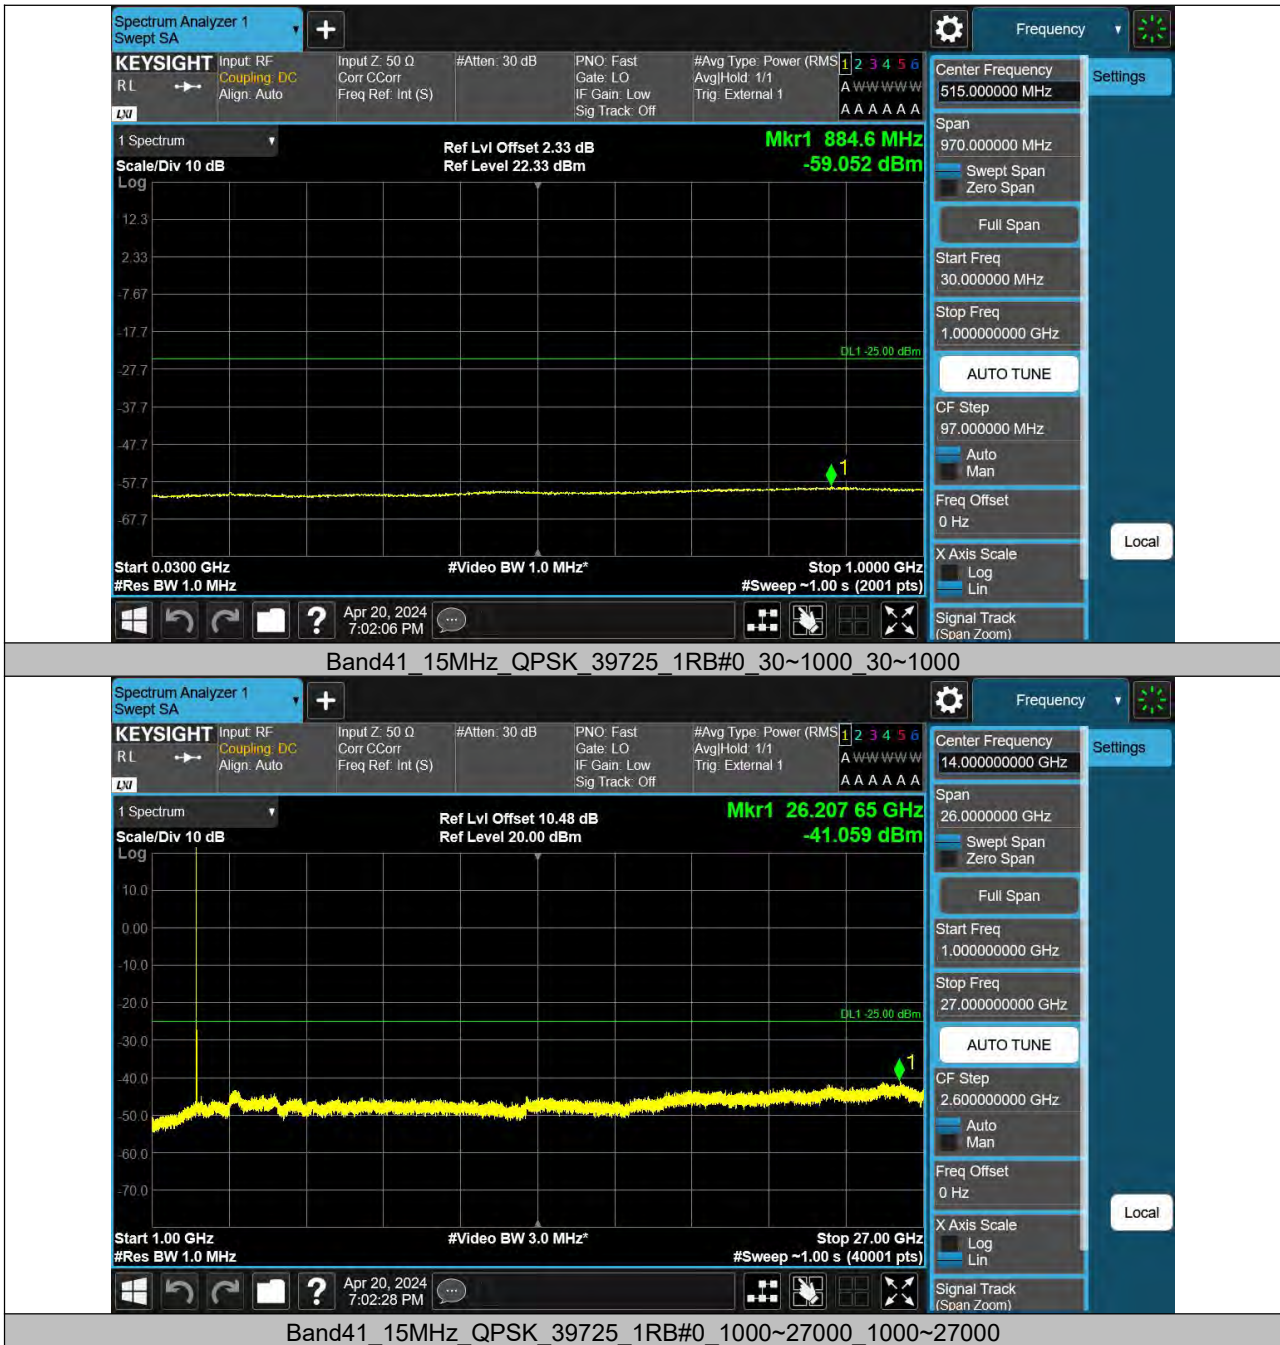

BUREAU VERITAS

Reference No.: PSU-NQN2403180115RF08