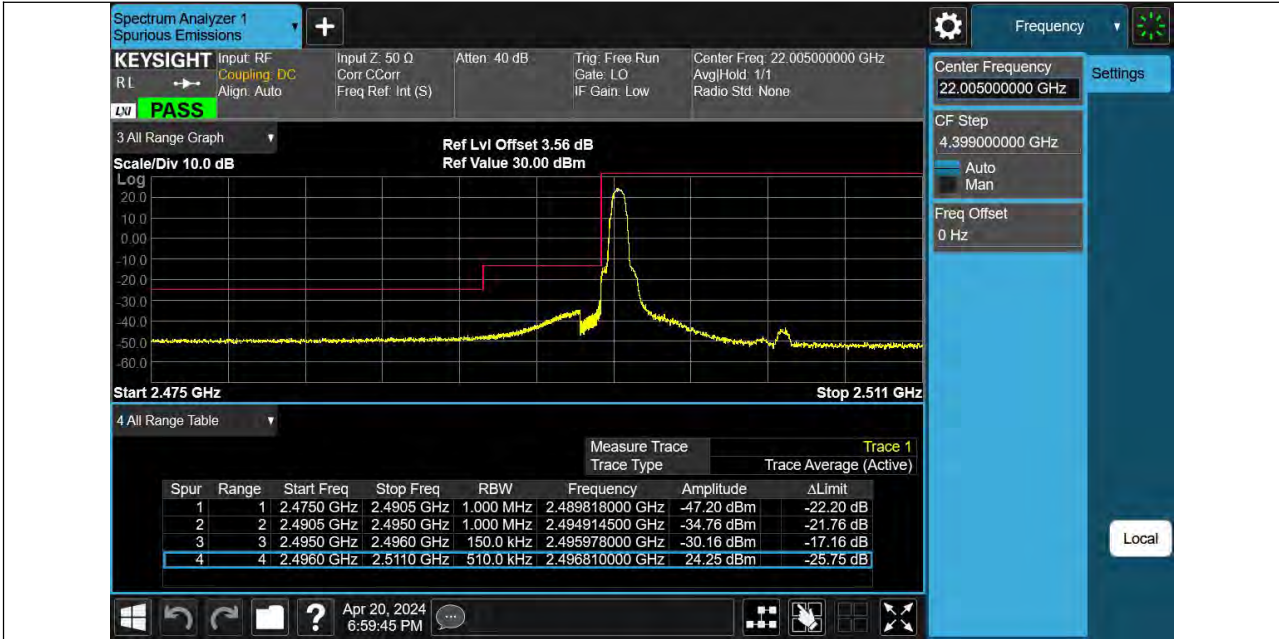

BUREAU VERITAS

Reference No.: PSU-NQN2403180115RF08

Band41_15MHz_QPSK_39725_1RB#0