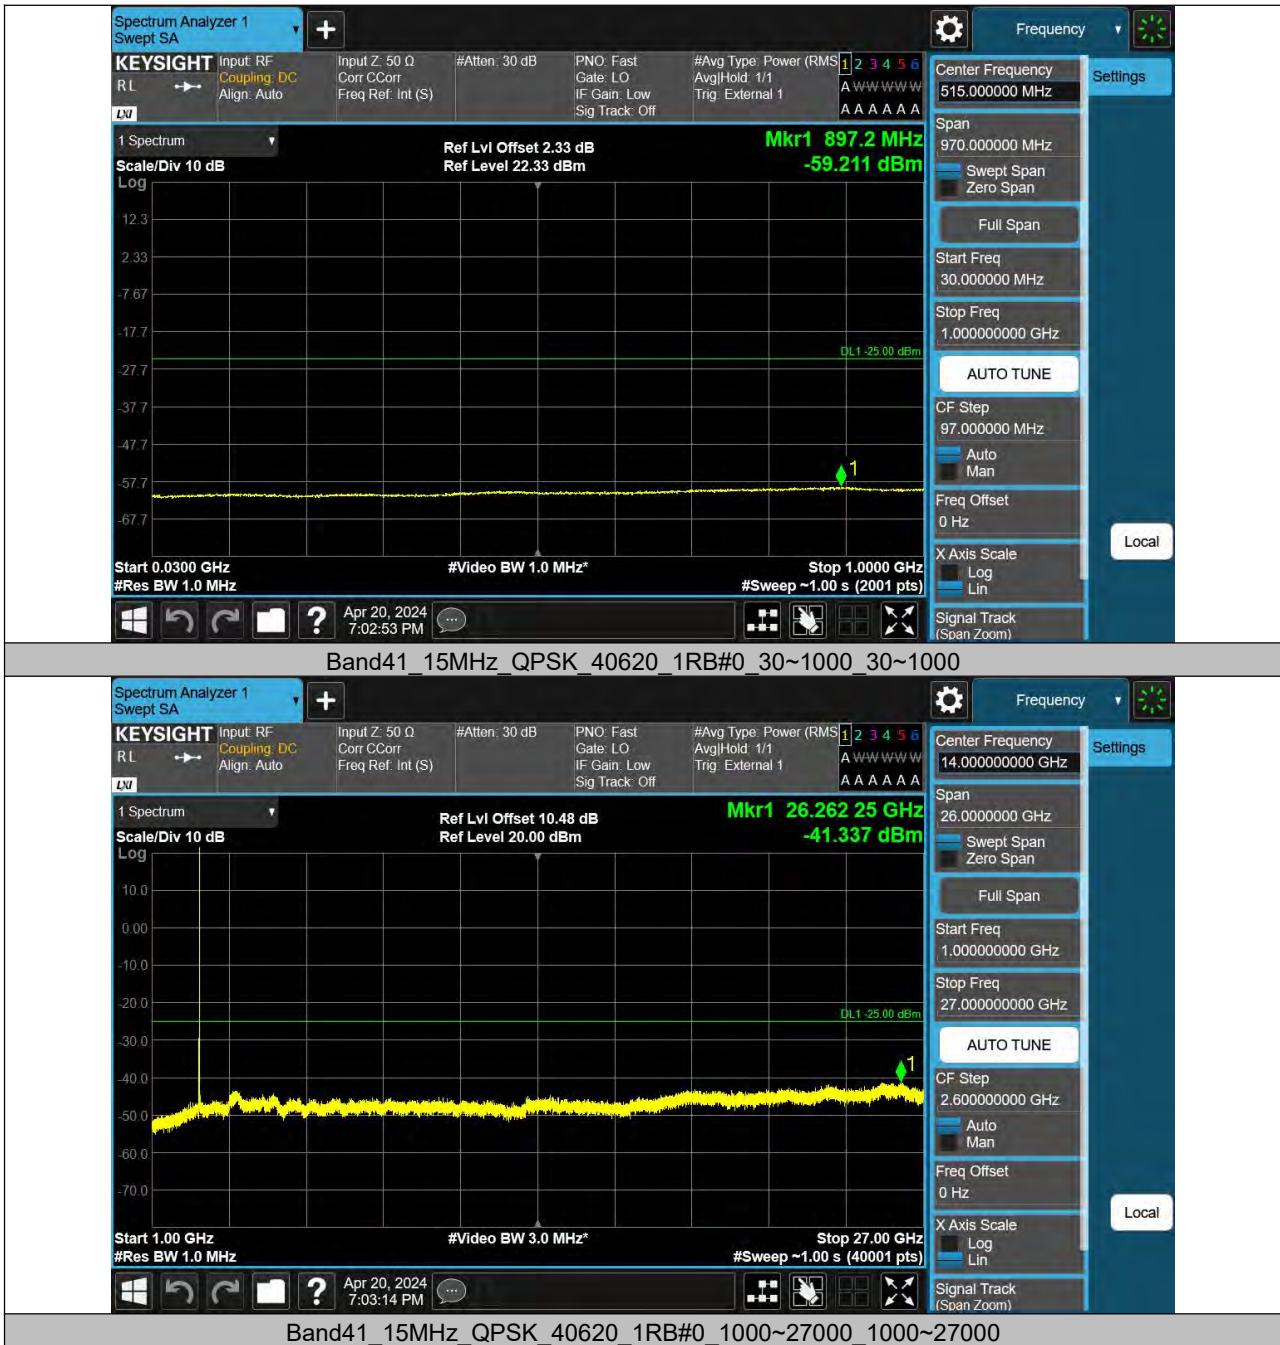

BUREAU VERITAS

Reference No.: PSU-NQN2403180115RF08