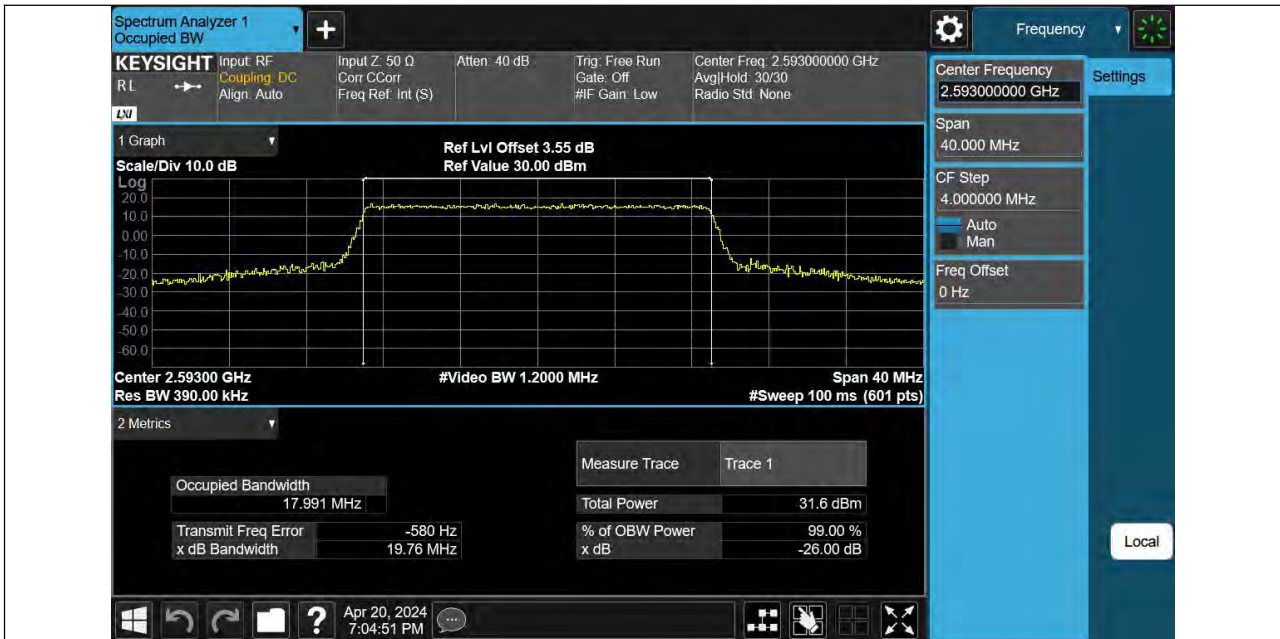

BUREAU VERITAS

Reference No.: PSU-NQN2403180115RF08

Band41-20MHz-16QAM-40620-100RB#0-PASS

Band41-20MHz-16QAM-41490-100RB#0-PASS

Reference No.: PSU-NQN2403180115RF08

BAND EDGE TEST RESULT

Band	Bandwidth	Modulation	Channel	RB Configuration	Result(dBm)	Verdict
Band41	5MHz	QPSK	39675	1RB#0	-17.78	PASS
Band41	5MHz	QPSK	39675	25RB#0	-25.67	PASS
Band41	5MHz	QPSK	41565	1RB#24	-23.72	PASS
Band41	5MHz	QPSK	41565	25RB#0	-24.91	PASS
Band41	5MHz	16QAM	39675	1RB#0	-18.29	PASS
Band41	5MHz	16QAM	39675	25RB#0	-27.52	PASS
Band41	5MHz	16QAM	41565	1RB#24	-23.64	PASS
Band41	5MHz	16QAM	41565	25RB#0	-41.69	PASS
Band41	10MHz	QPSK	39700	1RB#0	-14.99	PASS
Band41	10MHz	QPSK	39700	50RB#0	-31.44	PASS
Band41	10MHz	QPSK	41540	1RB#49	-27.22	PASS
Band41	10MHz	QPSK	41540	50RB#0	-40.15	PASS
Band41	10MHz	16QAM	39700	1RB#0	-17.92	PASS
Band41	10MHz	16QAM	39700	50RB#0	-34.53	PASS
Band41	10MHz	16QAM	41540	1RB#49	-27.99	PASS
Band41	10MHz	16QAM	41540	50RB#0	-40.19	PASS
Band41	15MHz	QPSK	39725	1RB#0	-30.16	PASS
Band41	15MHz	QPSK	39725	75RB#0	-28.10	PASS
Band41	15MHz	QPSK	41515	1RB#74	-28.01	PASS
Band41	15MHz	QPSK	41515	75RB#0	-36.56	PASS
Band41	15MHz	16QAM	39725	1RB#0	-30.17	PASS
Band41	15MHz	16QAM	39725	75RB#0	-32.74	PASS
Band41	15MHz	16QAM	41515	1RB#74	-29.21	PASS
Band41	15MHz	16QAM	41515	75RB#0	-40.93	PASS
Band41	20MHz	QPSK	39750	1RB#0	-32.13	PASS
Band41	20MHz	QPSK	39750	100RB#0	-33.65	PASS
Band41	20MHz	QPSK	41490	1RB#99	-29.66	PASS
Band41	20MHz	QPSK	41490	100RB#0	-42.17	PASS
Band41	20MHz	16QAM	39750	1RB#0	-33.81	PASS
Band41	20MHz	16QAM	39750	100RB#0	-35.92	PASS
Band41	20MHz	16QAM	41490	1RB#99	-30.20	PASS
Band41	20MHz	16QAM	41490	100RB#0	-43.50	PASS