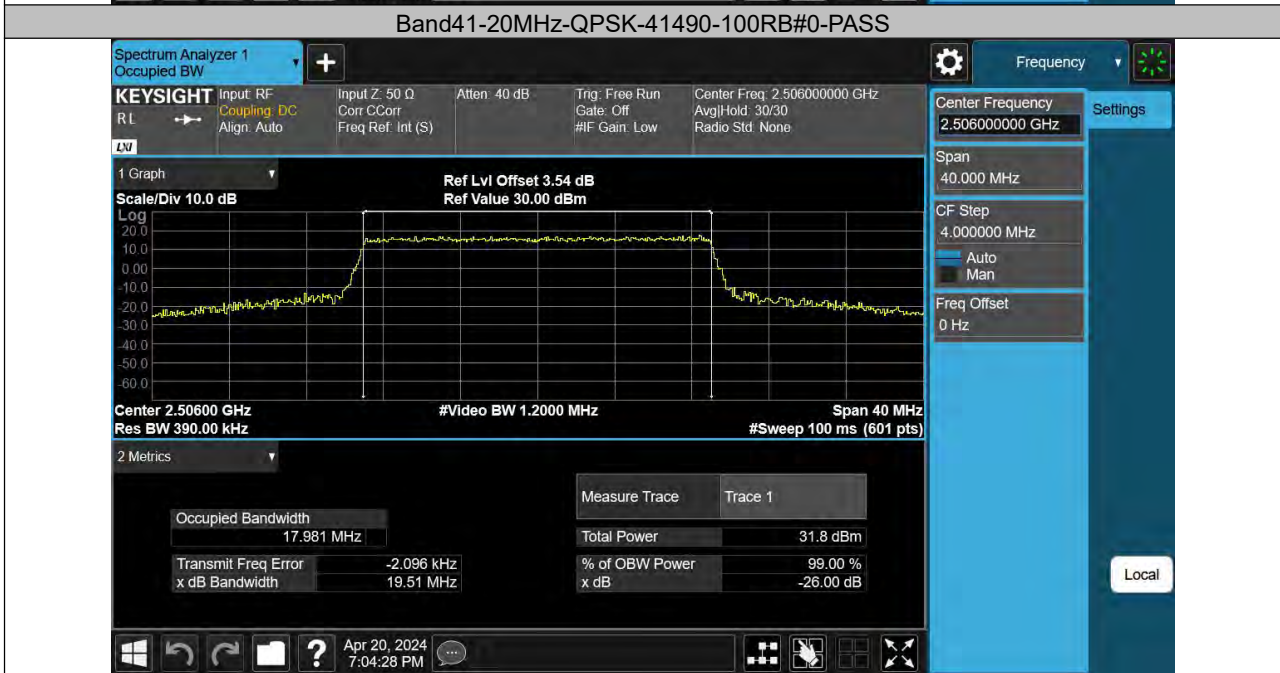

BUREAU VERITAS

Reference No.: PSU-NQN2403180115RF08

Band41-20MHz-16QAM-40620-100RB#0-PASS

Band41-20MHz-16QAM-41490-100RB#0-PASS

Reference No.: PSU-NQN2403180115RF08

BAND EDGE TEST RESULT

Band	Bandwidth	Modulation	Channel	RB Configuration	Result(dBm)	Verdict
Band41	5MHz	QPSK	39675	1RB#0	-17.78	PASS
Band41	5MHz	QPSK	39675	25RB#0	-25.67	PASS
Band41	5MHz	QPSK	41565	1RB#24	-23.72	PASS
Band41	5MHz	QPSK	41565	25RB#0	-24.91	PASS
Band41	5MHz	16QAM	39675	1RB#0	-18.29	PASS
Band41	5MHz	16QAM	39675	25RB#0	-27.52	PASS
Band41	5MHz	16QAM	41565	1RB#24	-23.64	PASS
Band41	5MHz	16QAM	41565	25RB#0	-41.69	PASS
Band41	10MHz	QPSK	39700	1RB#0	-14.99	PASS
Band41	10MHz	QPSK	39700	50RB#0	-31.44	PASS
Band41	10MHz	QPSK	41540	1RB#49	-27.22	PASS
Band41	10MHz	QPSK	41540	50RB#0	-40.15	PASS
Band41	10MHz	16QAM	39700	1RB#0	-17.92	PASS
Band41	10MHz	16QAM	39700	50RB#0	-34.53	PASS
Band41	10MHz	16QAM	41540	1RB#49	-27.99	PASS
Band41	10MHz	16QAM	41540	50RB#0	-40.19	PASS
Band41	15MHz	QPSK	39725	1RB#0	-30.16	PASS
Band41	15MHz	QPSK	39725	75RB#0	-28.10	PASS
Band41	15MHz	QPSK	41515	1RB#74	-28.01	PASS
Band41	15MHz	QPSK	41515	75RB#0	-36.56	PASS
Band41	15MHz	16QAM	39725	1RB#0	-30.17	PASS
Band41	15MHz	16QAM	39725	75RB#0	-32.74	PASS
Band41	15MHz	16QAM	41515	1RB#74	-29.21	PASS
Band41	15MHz	16QAM	41515	75RB#0	-40.93	PASS
Band41	20MHz	QPSK	39750	1RB#0	-32.13	PASS
Band41	20MHz	QPSK	39750	100RB#0	-33.65	PASS
Band41	20MHz	QPSK	41490	1RB#99	-29.66	PASS
Band41	20MHz	QPSK	41490	100RB#0	-42.17	PASS
Band41	20MHz	16QAM	39750	1RB#0	-33.81	PASS
Band41	20MHz	16QAM	39750	100RB#0	-35.92	PASS
Band41	20MHz	16QAM	41490	1RB#99	-30.20	PASS
Band41	20MHz	16QAM	41490	100RB#0	-43.50	PASS