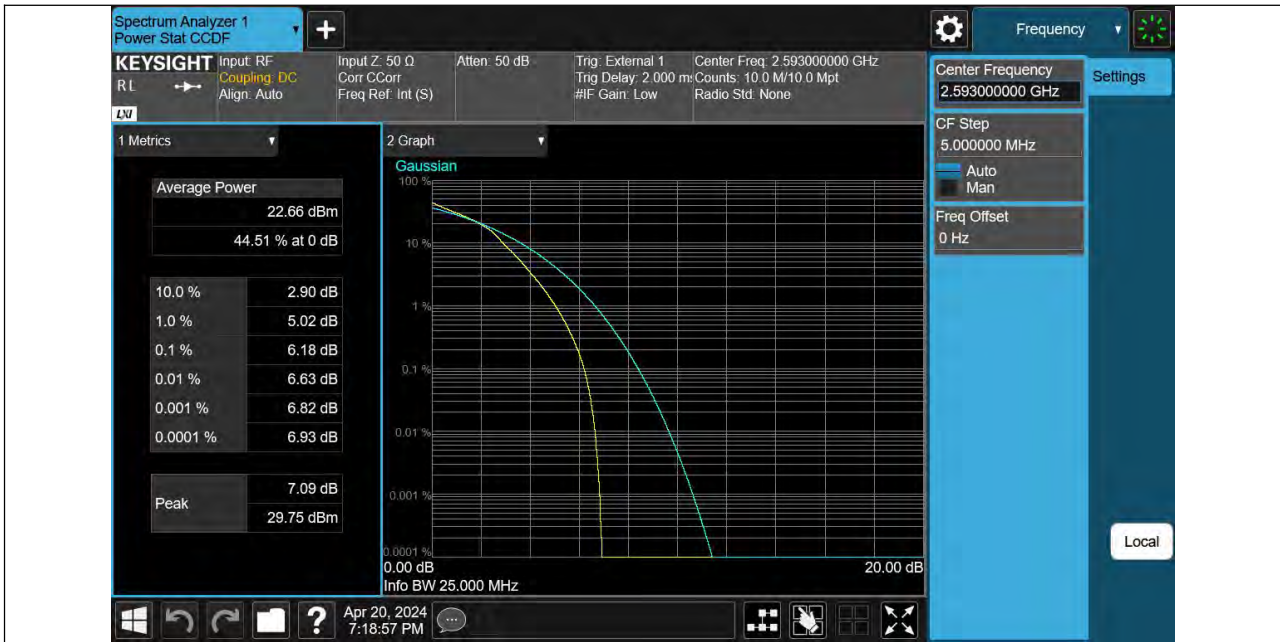

Band41-20MHz-QPSK-41490-100RB#0-PASS

BUREAU VERITAS

Reference No.: PSU-NQN2403180115RF08

BUREAU VERITAS

Reference No.: PSU-NQN2403180115RF08

BUREAU VERITAS

Reference No.: PSU-NQN2403180115RF08

Band41-20MHz-16QAM-40620-100RB#0-PASS