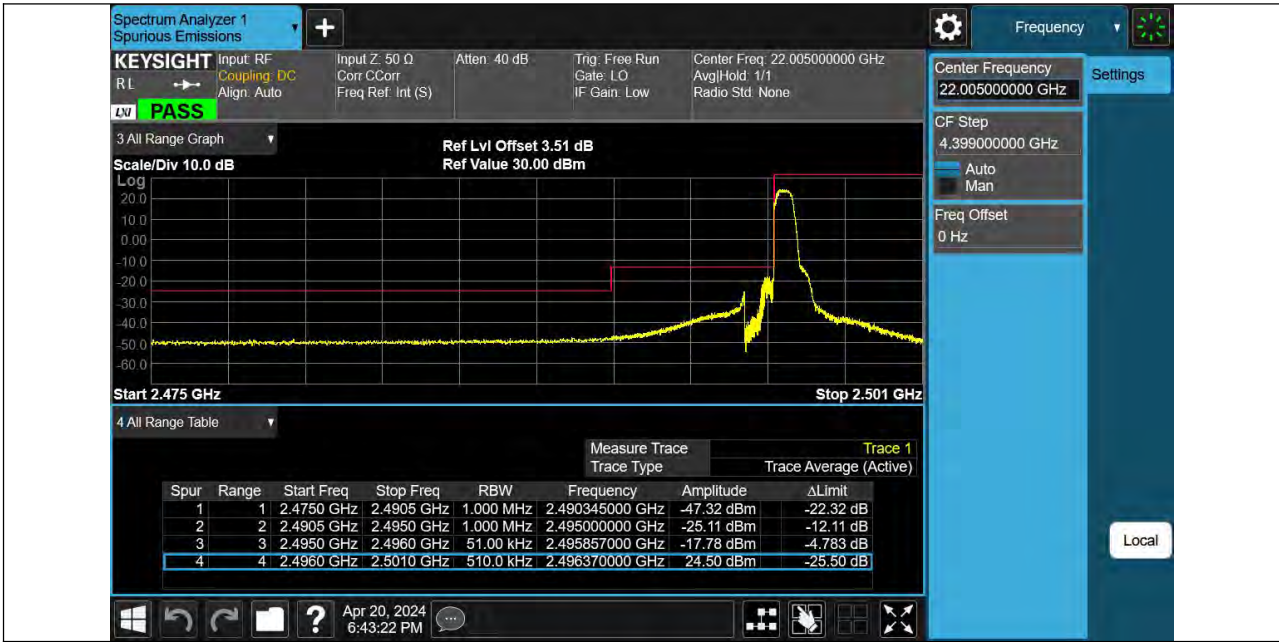

BUREAU VERITAS

Reference No.: PSU-NQN2403180115RF08

TEST GRAPHS

Band41 5MHz QPSK 39675 1RB#0