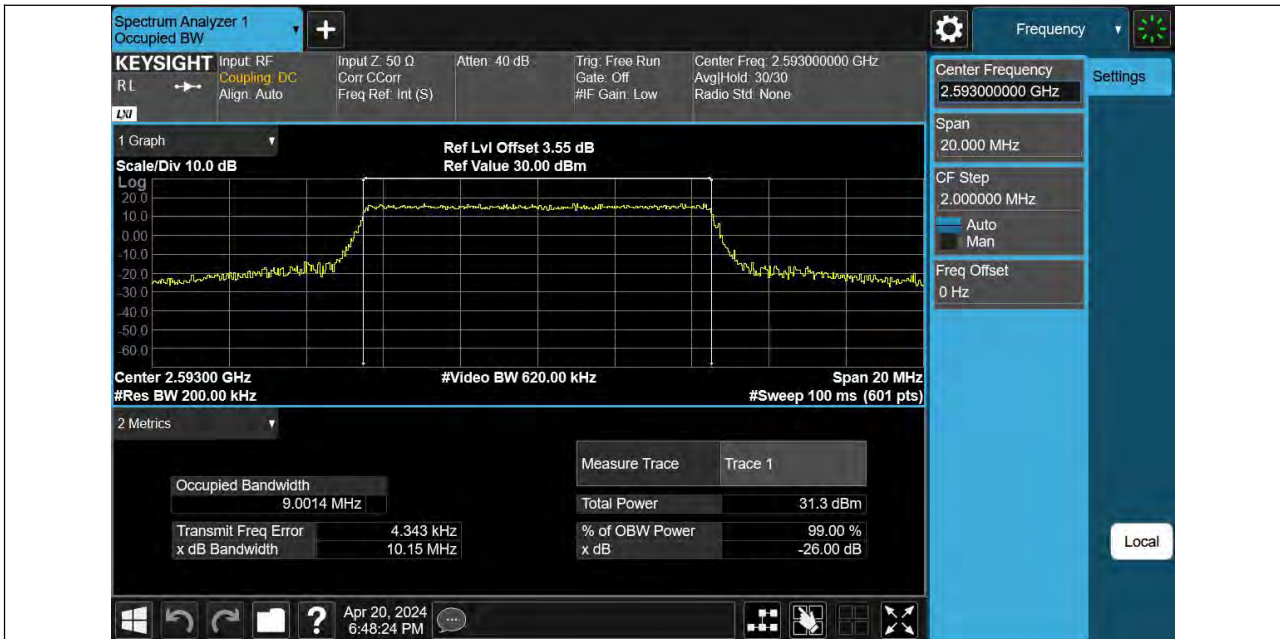

BUREAU VERITAS

Reference No.: PSU-NQN2403180115RF08

Band41-10MHz-QPSK-41540-50RB#0-PASS

Band41-10MHz-16QAM-39700-50RB#0-PASS

BUREAU VERITAS

Reference No.: PSU-NQN2403180115RF08

Band41-10MHz-16QAM-40620-50RB#0-PASS