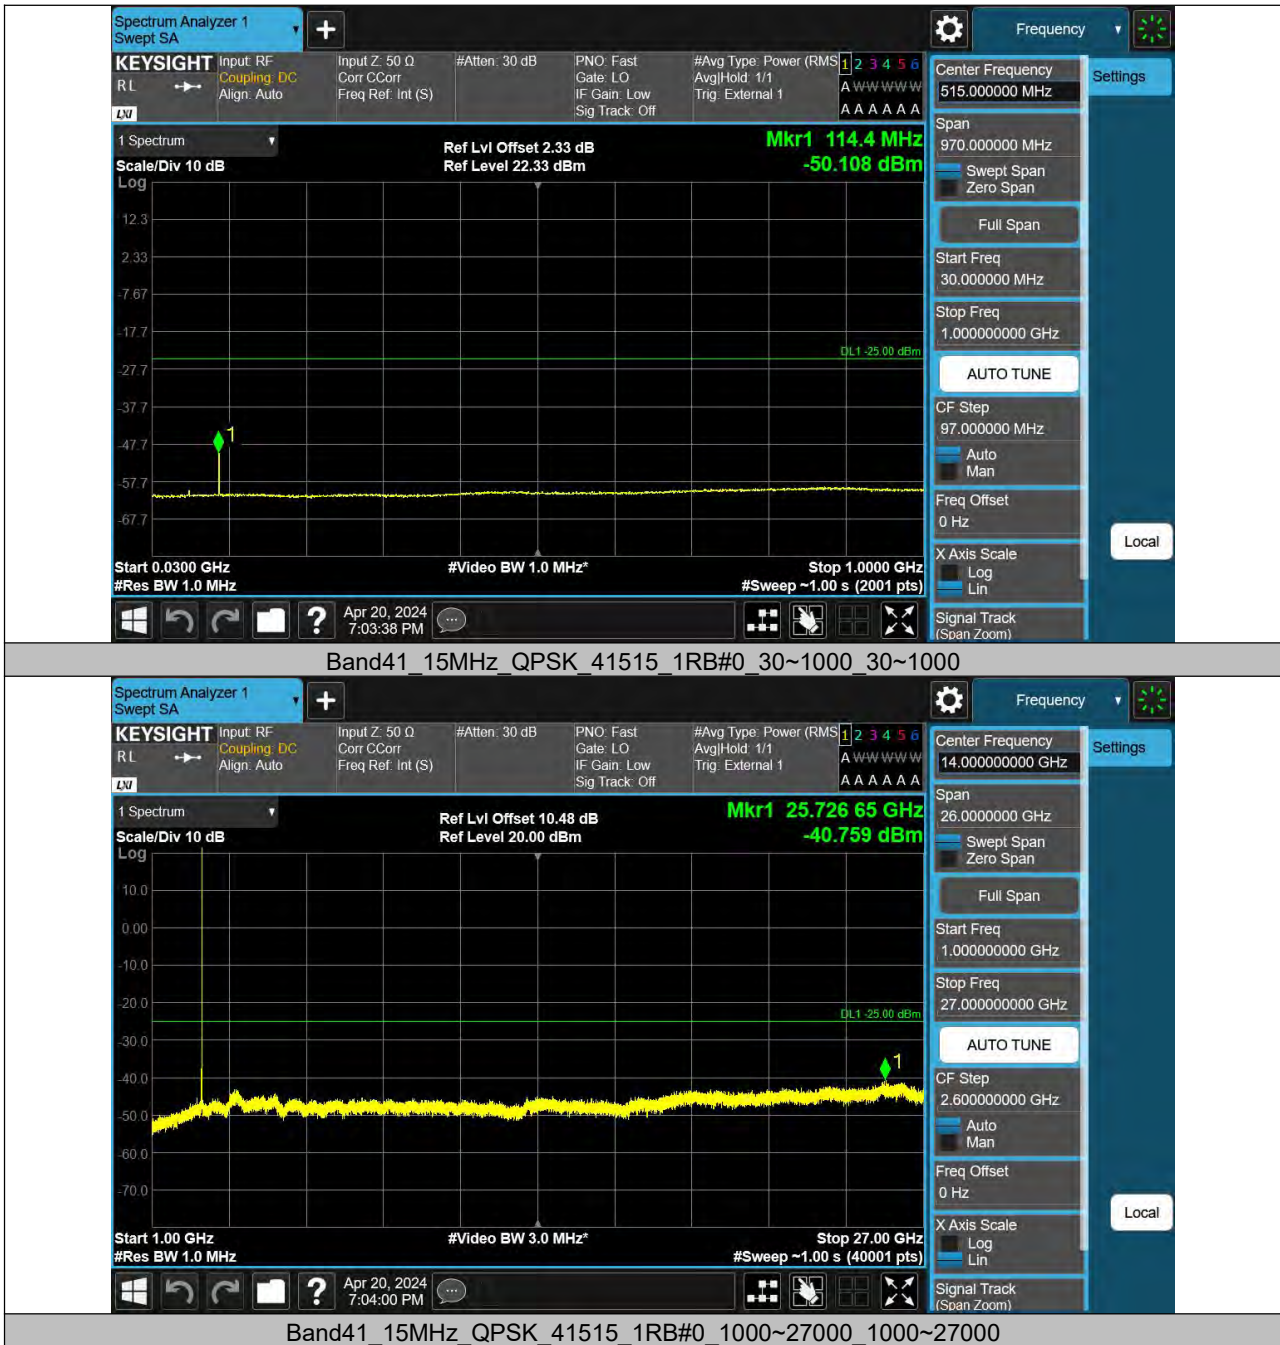

BUREAU VERITAS

Reference No.: PSU-NQN2403180115RF08

BV 7Layers Communications Technology (Shenzhen) Co., Ltd

Room B37, Warehouse A5, No.3 Chiwan 4th Road, Zhaoshang Street, Nanshan District Shenzhen, Guangdong, People's Republic of China

Tel: +86 755 8869 6566
Fax: +86 755 8869 6577
Email: customerservice.sw@bureauveritas.com