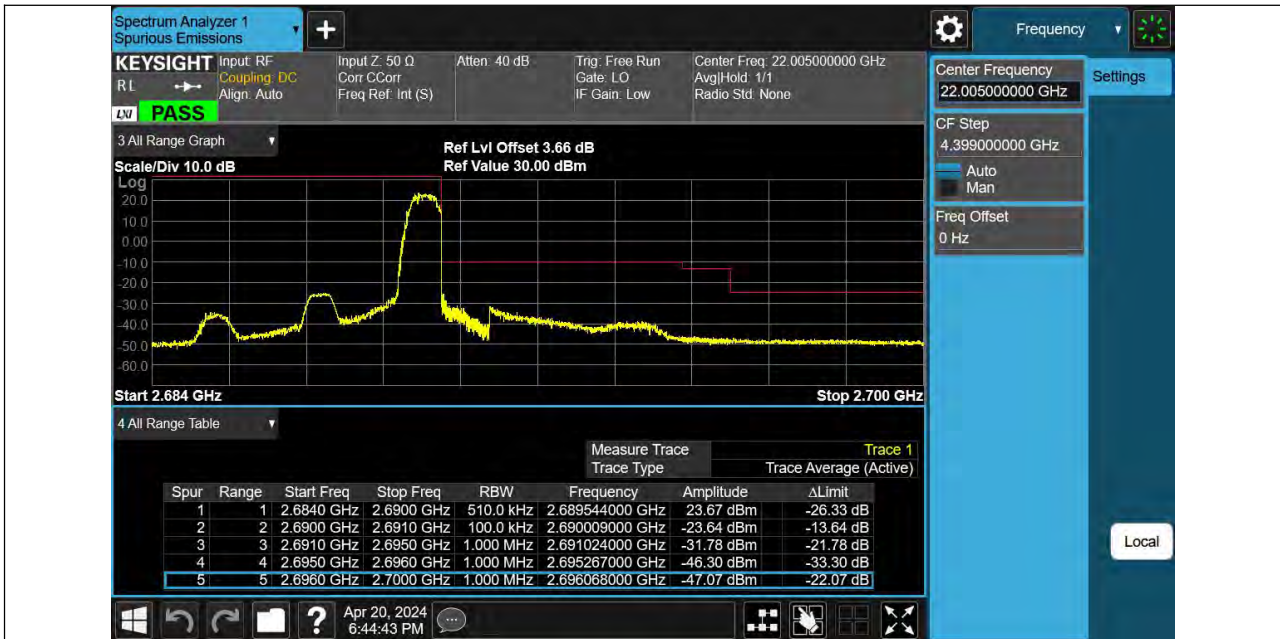

Band41_5MHz_QPSK_41565_25RB#0

BUREAU VERITAS

Reference No.: PSU-NQN2403180115RF08

Band41_5MHz_16QAM_39675_1RB#0

Band41_5MHz_16QAM_39675_25RB#0

BUREAU VERITAS

Reference No.: PSU-NQN2403180115RF08

Band41_5MHz_16QAM_41565_1RB#24