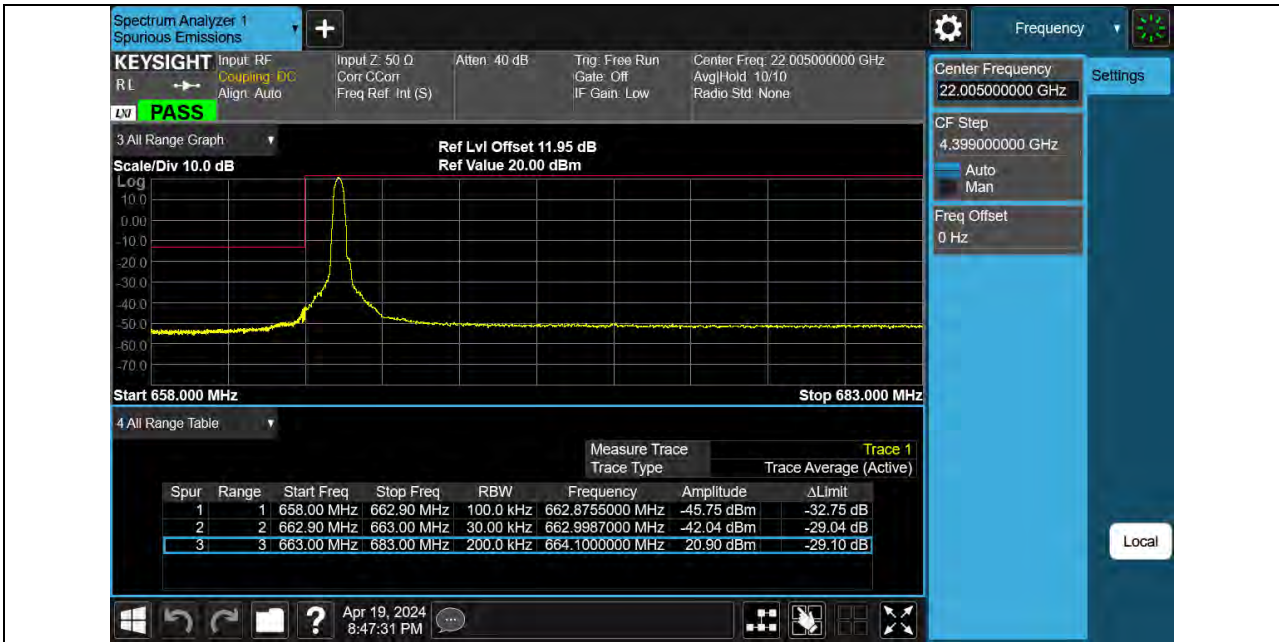

Band71\_15MHz\_16QAM\_133397\_1RB#74

Band71\_15MHz\_16QAM\_133397\_75RB#0

BUREAU VERITAS

Reference No.: PSU-NQN2403180115RF07

Band71\_20MHz\_QPSK\_133222\_1RB#0

Band71\_20MHz\_QPSK\_133222\_100RB#0

BUREAU VERITAS