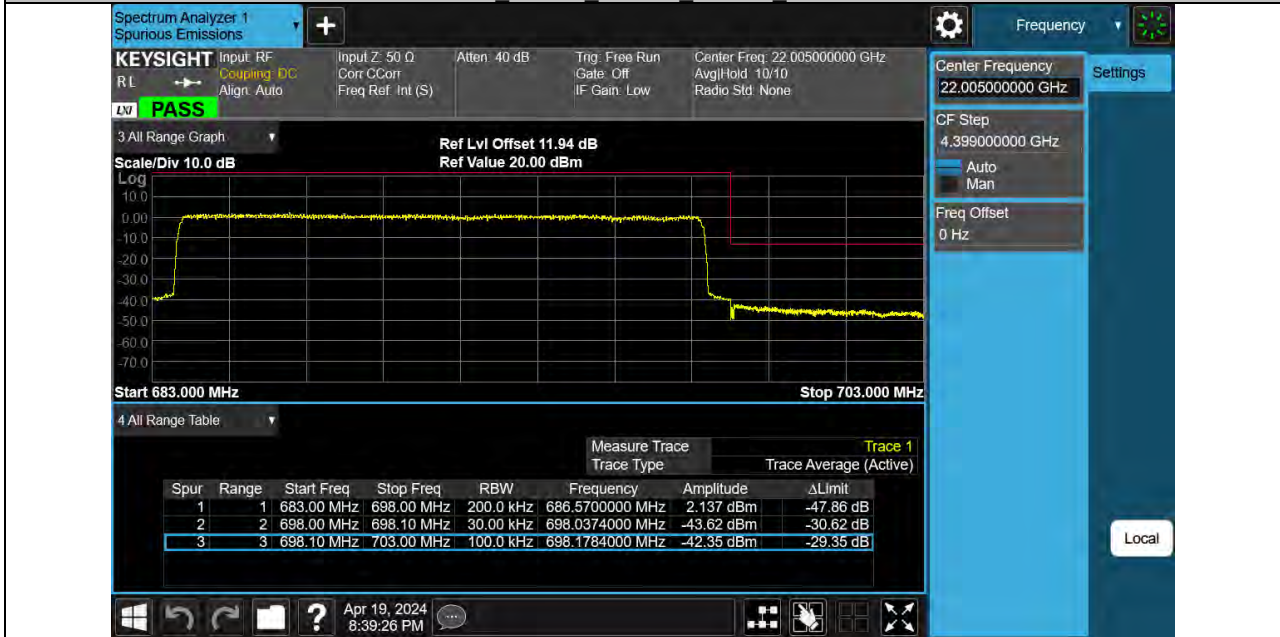

Band71_15MHz_16QAM_133397_75RB#0