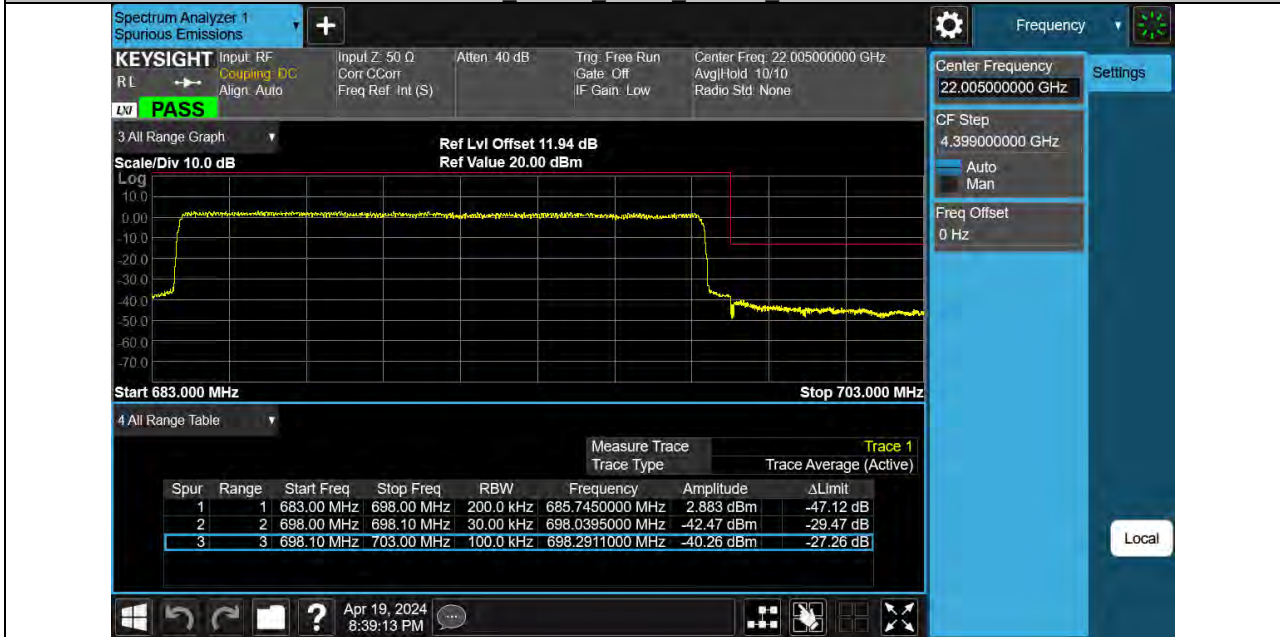

BUREAU VERITAS

Reference No.: PSU-NQN2403180115RF07

Band71\_15MHz\_QPSK\_133197\_1RB#0

Band71\_15MHz\_QPSK\_133197\_75RB#0

BUREAU VERITAS

Reference No.: PSU-NQN2403180115RF07

Band71 15MHz QPSK 133397 1RB#74