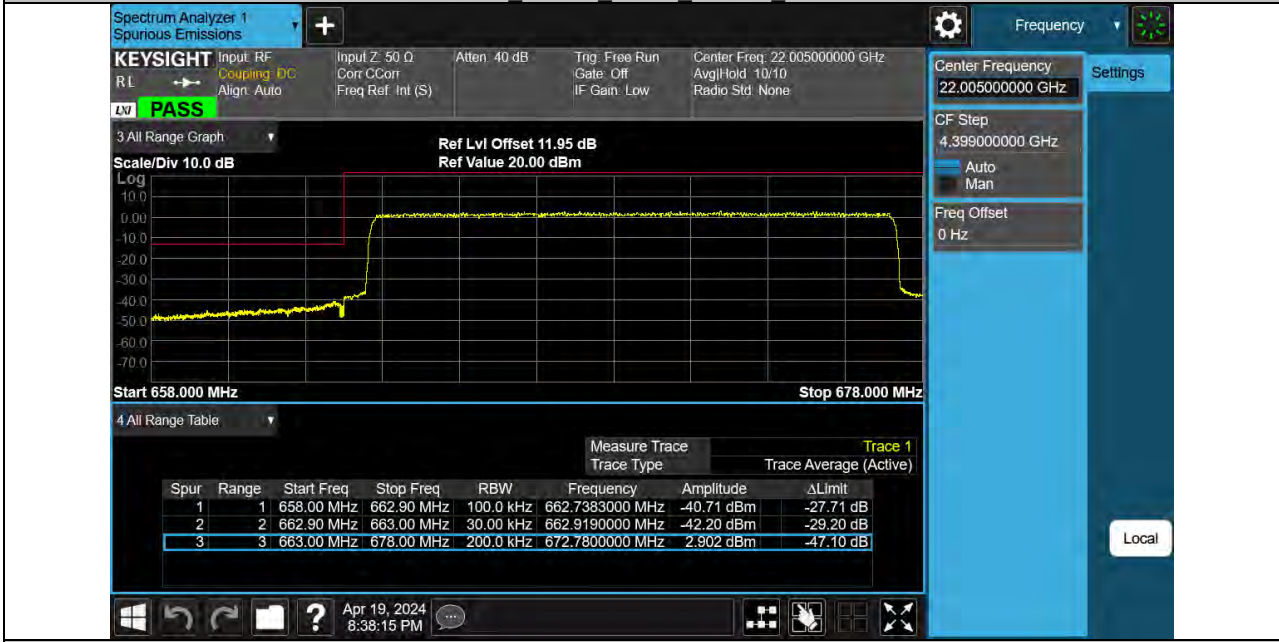

BUREAU VERITAS

Reference No.: PSU-NQN2403180115RF07

Band71\_15MHz\_QPSK\_133197\_1RB#0

Band71\_15MHz\_QPSK\_133197\_75RB#0

BUREAU VERITAS

Reference No.: PSU-NQN2403180115RF07

Band71 15MHz QPSK 133397 1RB#74