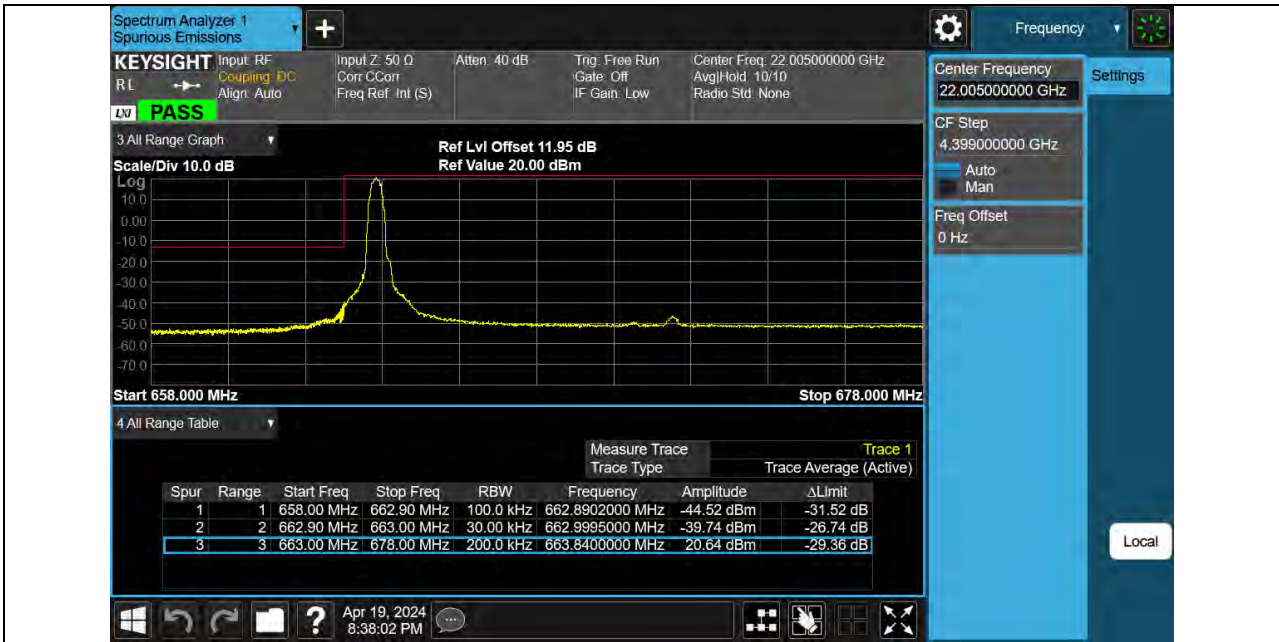

BUREAU VERITAS

Reference No.: PSU-NQN2403180115RF07

Band71 15MHz 16QAM 133197 1RB#0