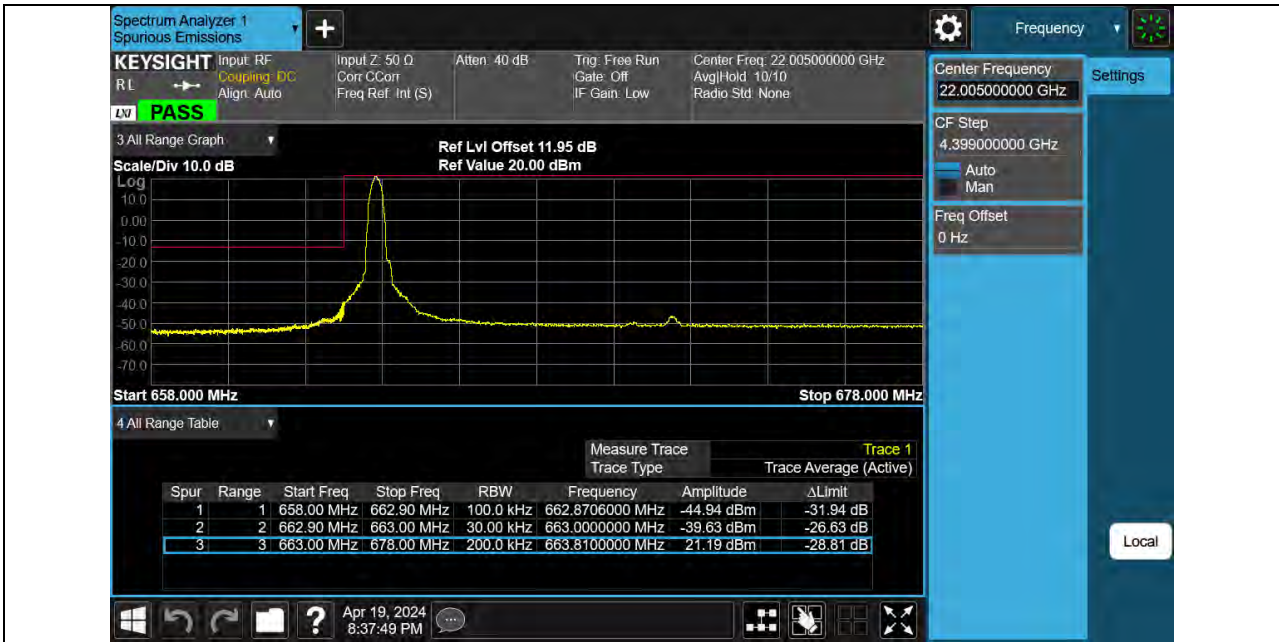

BUREAU VERITAS

Reference No.: PSU-NQN2403180115RF07

Band71\_15MHz\_QPSK\_133197\_1RB#0

Band71\_15MHz\_QPSK\_133197\_75RB#0

BUREAU VERITAS

Reference No.: PSU-NQN2403180115RF07

Band71 15MHz QPSK 133397 1RB#74