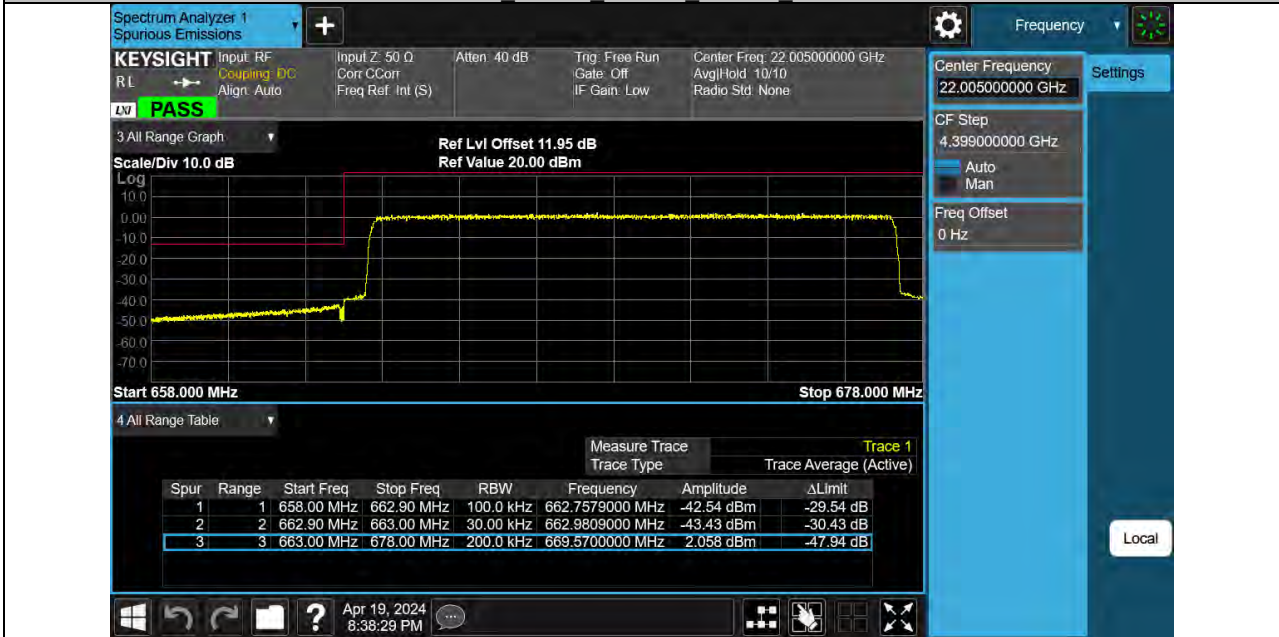

Band71\_15MHz\_QPSK\_133397\_75RB#0

BUREAU VERITAS

Reference No.: PSU-NQN2403180115RF07

Band71 15MHz 16QAM 133197 1RB#0

Band71\_15MHz\_16QAM\_133197\_75RB#0

BUREAU VERITAS

Reference No.: PSU-NQN2403180115RF07