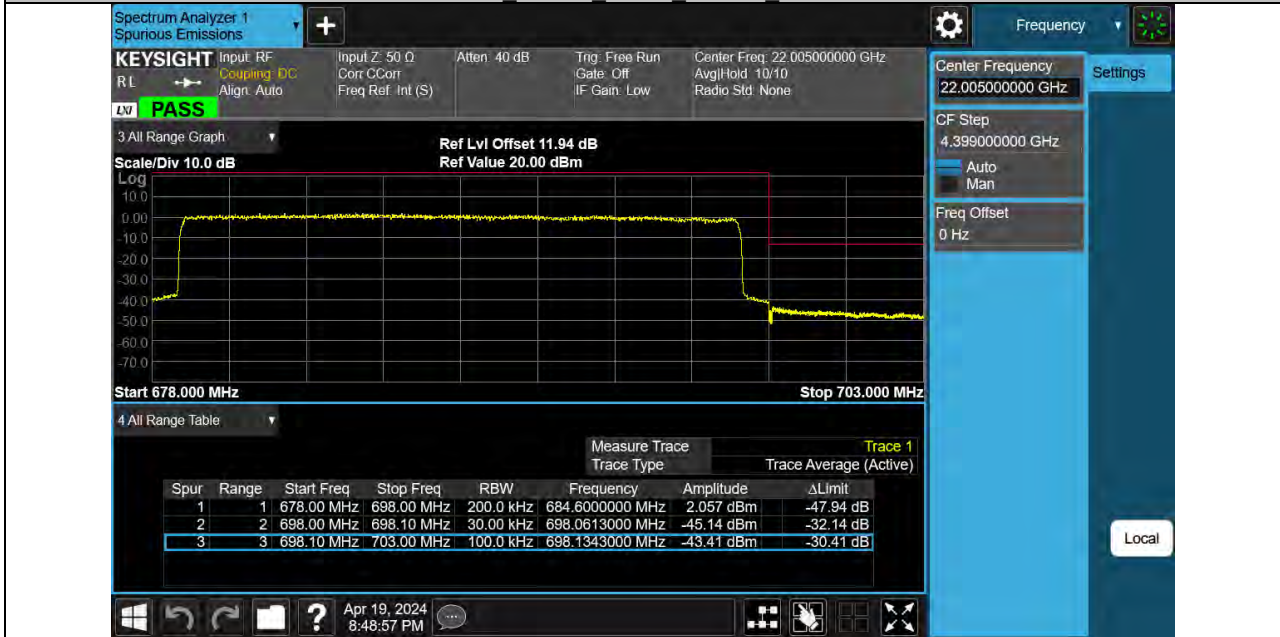

Band71 20MHz QPSK 133372 1RB#99

Band71_20MHz_QPSK_133372_100RB#0