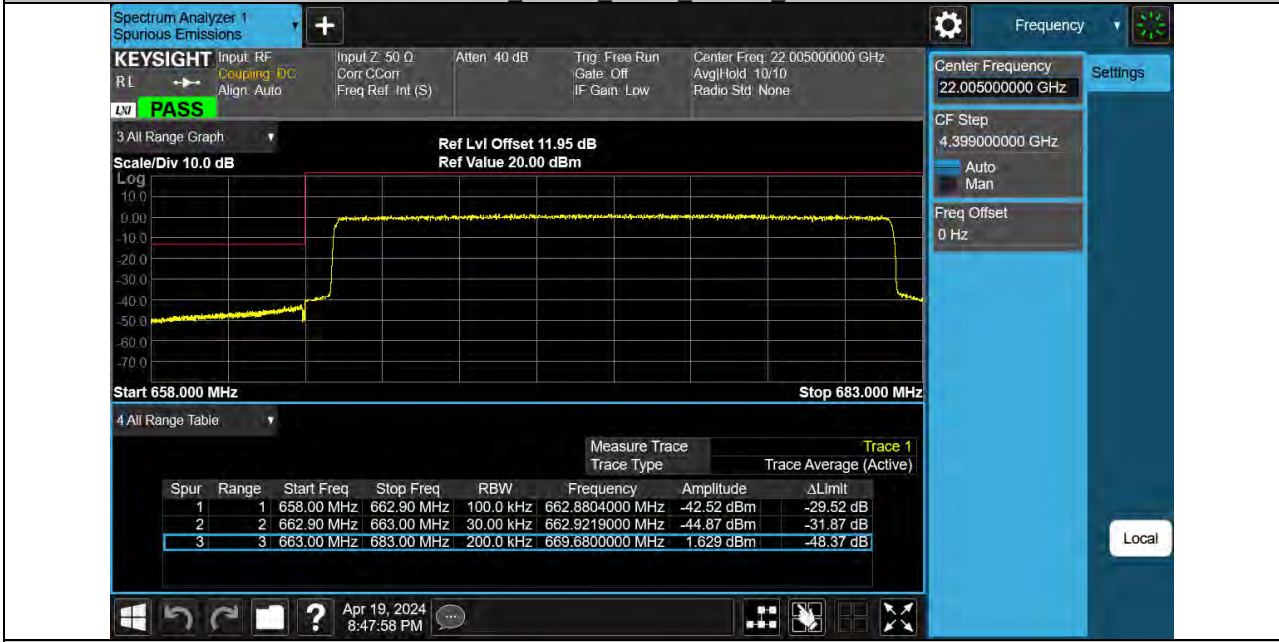

Band71\_15MHz\_16QAM\_133397\_1RB#74

Band71\_15MHz\_16QAM\_133397\_75RB#0

BUREAU VERITAS

Reference No.: PSU-NQN2403180115RF07

Band71\_20MHz\_QPSK\_133222\_1RB#0

Band71\_20MHz\_QPSK\_133222\_100RB#0

BUREAU VERITAS