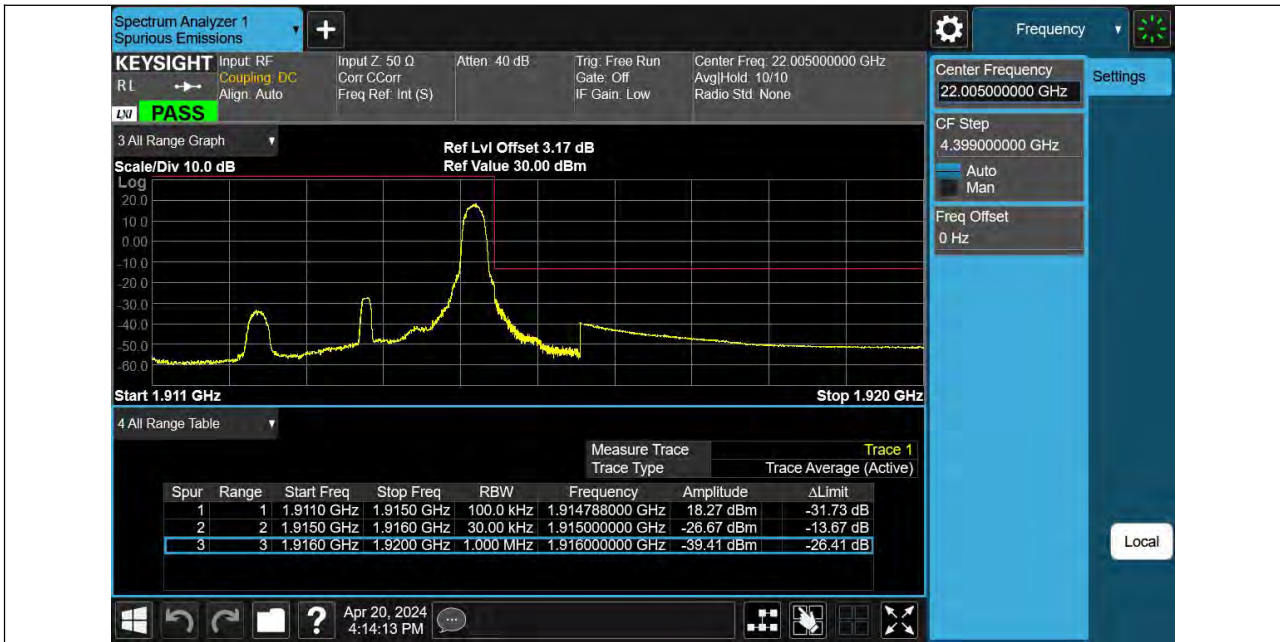

Band25_3MHz_16QAM_26055_15RB#0

BUREAU VERITAS

Reference No.: PSU-NQN2403180115RF06

Band25 3MHz 16QAM 26675 1RB#14