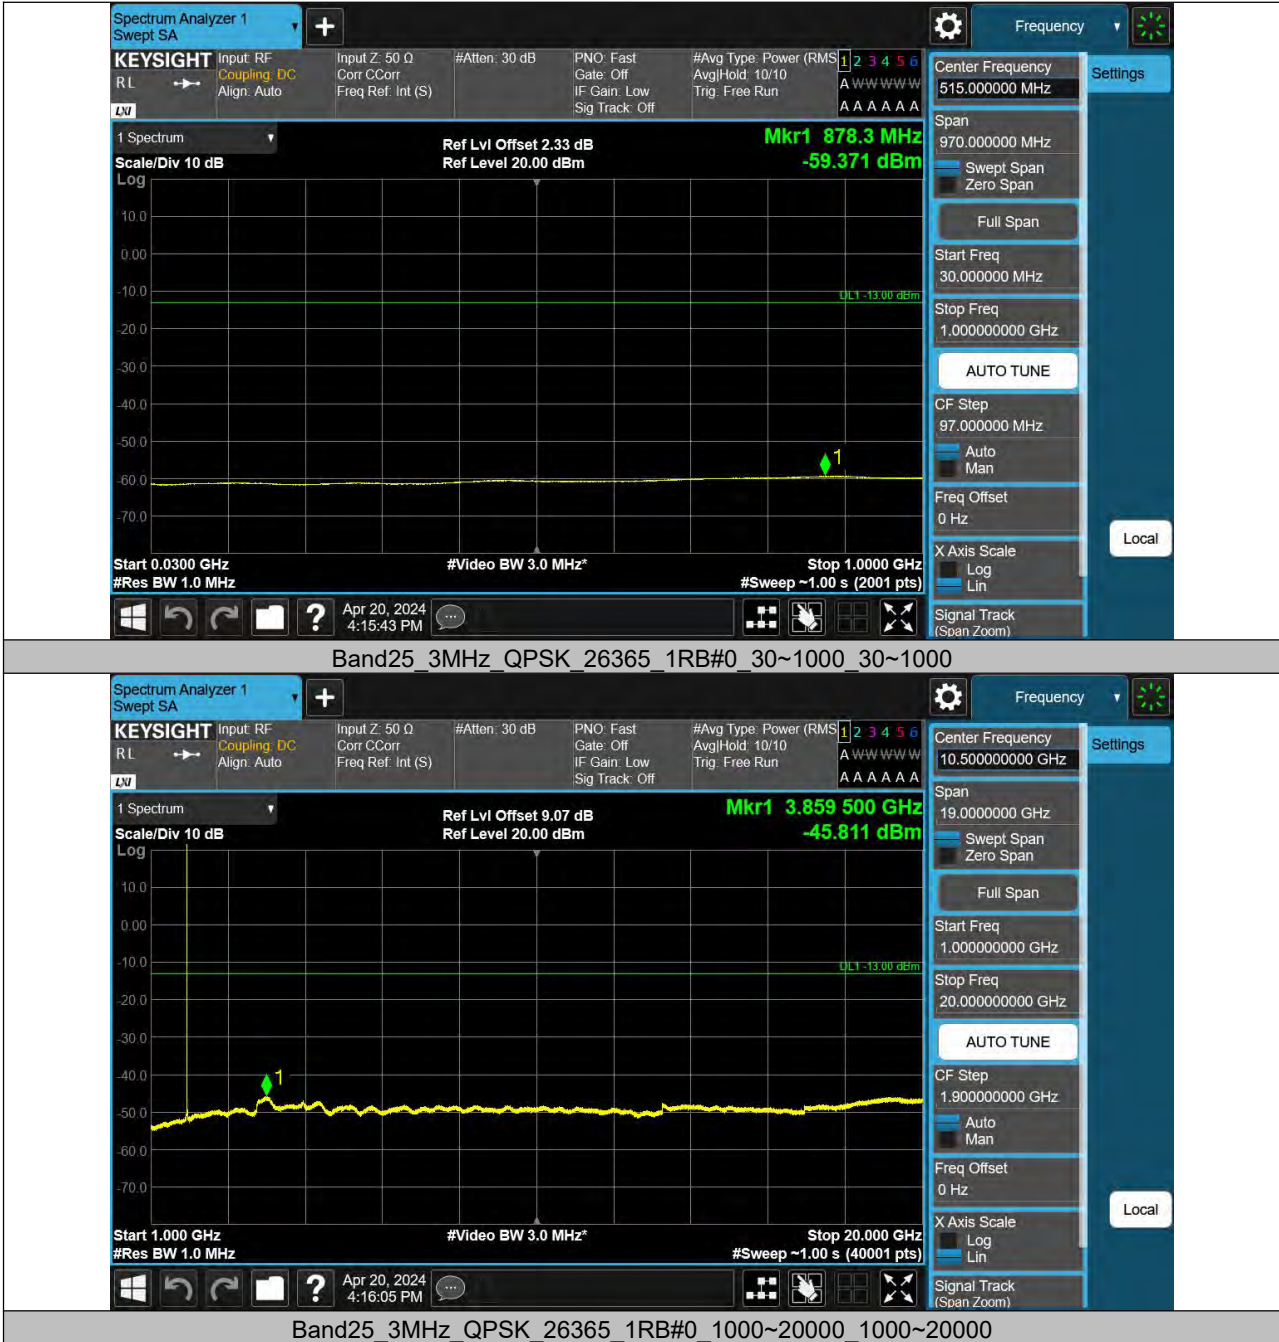

BUREAU VERITAS

Reference No.: PSU-NQN2403180115RF06