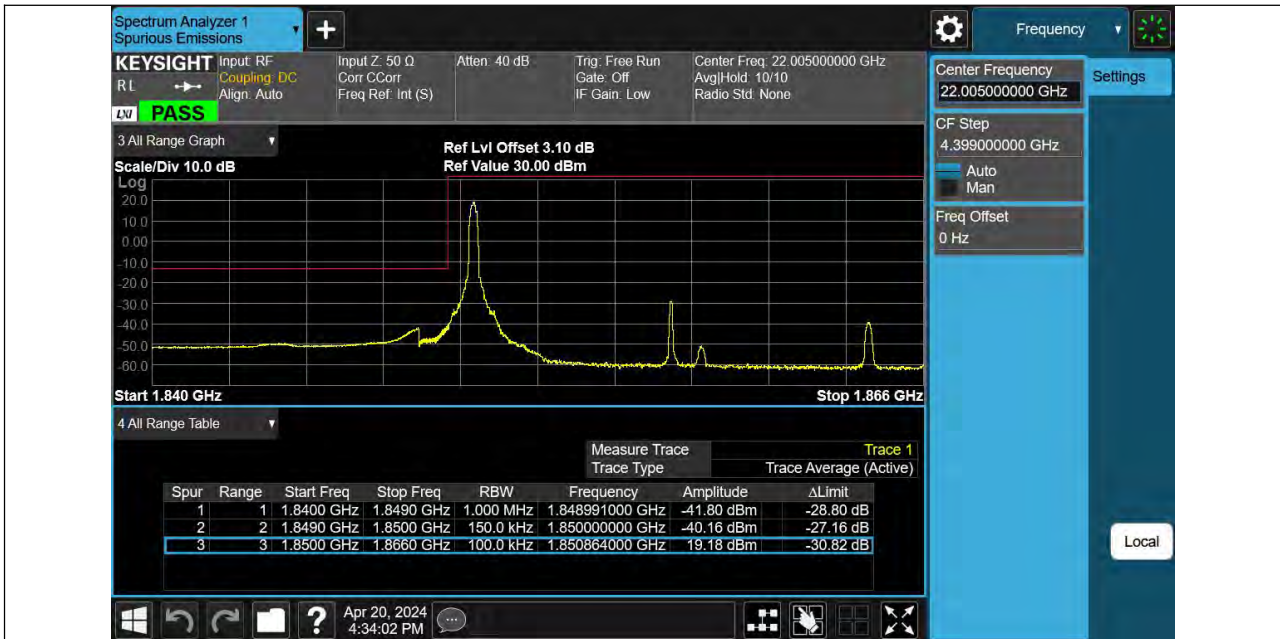

Band25_10MHz_16QAM_26640_1RB#49

Band25_10MHz_16QAM_26640_50RB#0

BUREAU VERITAS

Reference No.: PSU-NQN2403180115RF06

Band25_15MHz_QPSK_26115_1RB#0

Band25_15MHz_QPSK_26115_75RB#0

BUREAU VERITAS

Reference No.: PSU-NQN2403180115RF06