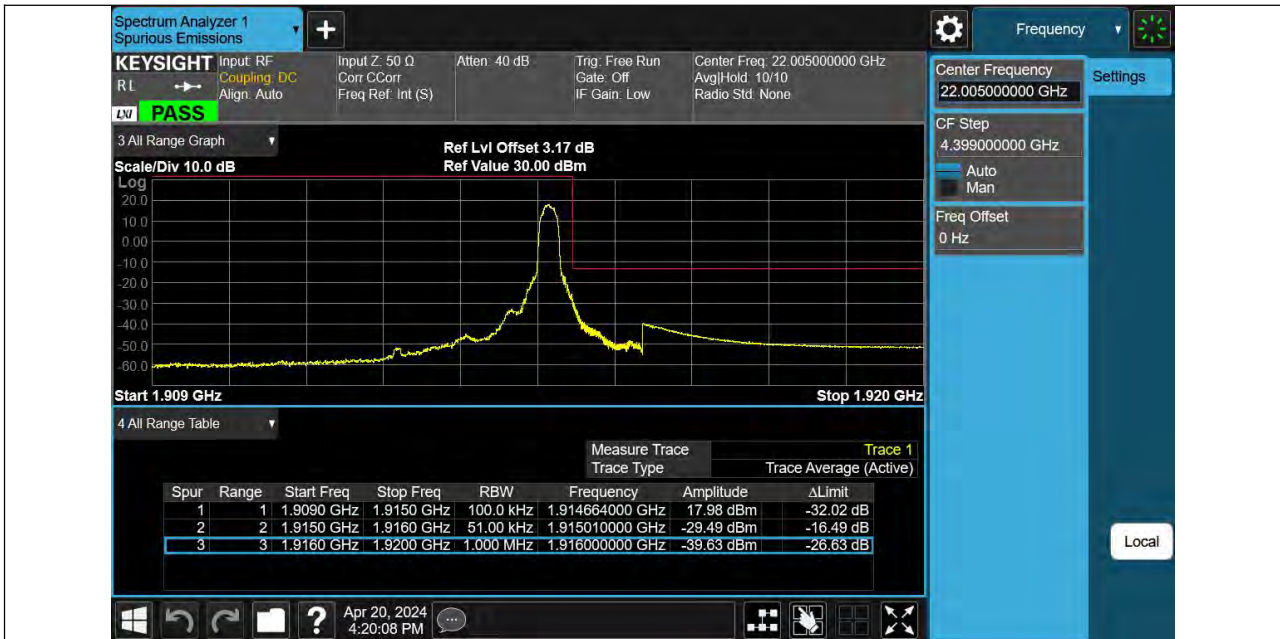

Band25_5MHz_QPSK_26665_1RB#24

Band25_5MHz_QPSK_26665_25RB#0

BUREAU VERITAS

Reference No.: PSU-NQN2403180115RF06

Band25_5MHz_16QAM_26065_1RB#0

Band25_5MHz_16QAM_26065_25RB#0

BUREAU VERITAS

Reference No.: PSU-NQN2403180115RF06