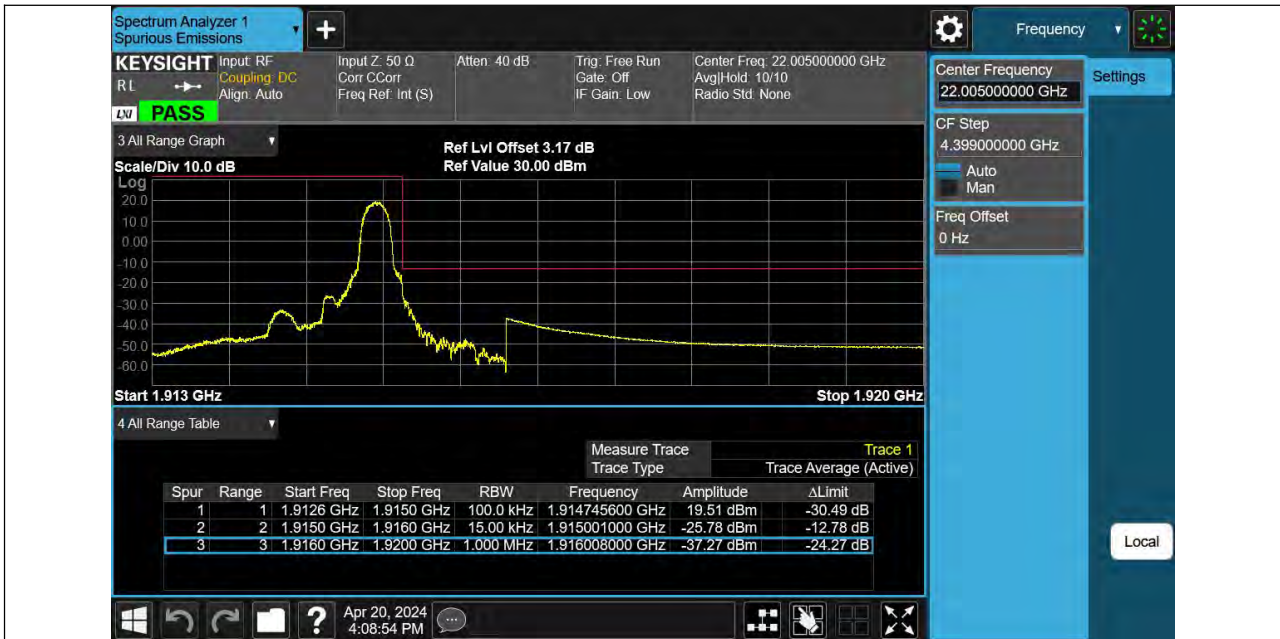

BUREAU VERITAS

Reference No.: PSU-NQN2403180115RF06

Band25_1.4MHz_QPSK_26683_1RB#5

Band25_1.4MHz_QPSK_26683_6RB#0

BUREAU VERITAS

Reference No.: PSU-NQN2403180115RF06

Band25 1.4MHz 16QAM 26047 1RB#0

Band25 1.4MHz 16QAM 26047 6RB#0