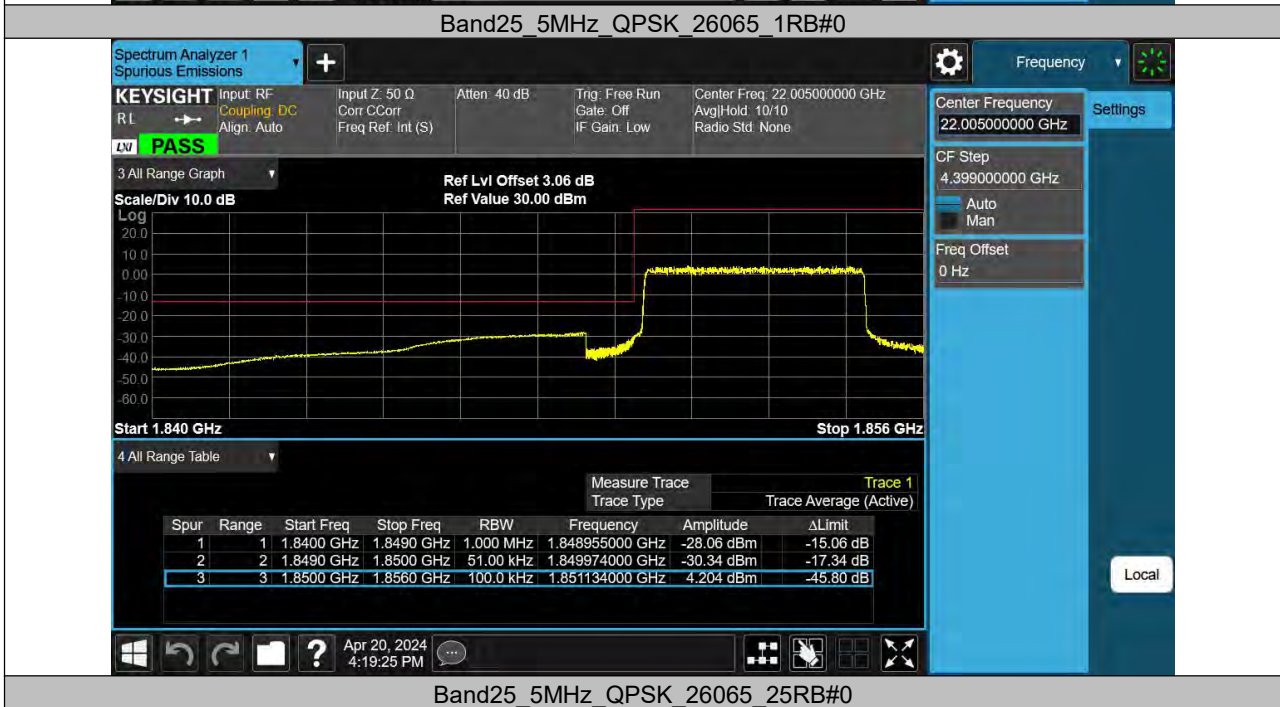

BUREAU VERITAS

Reference No.: PSU-NQN2403180115RF06

Band25 3MHz 16QAM 26675 1RB#14

Band25 3MHz 16QAM 26675 15RB#0

BUREAU VERITAS

Reference No.: PSU-NQN2403180115RF06

BUREAU VERITAS

Reference No.: PSU-NQN2403180115RF06