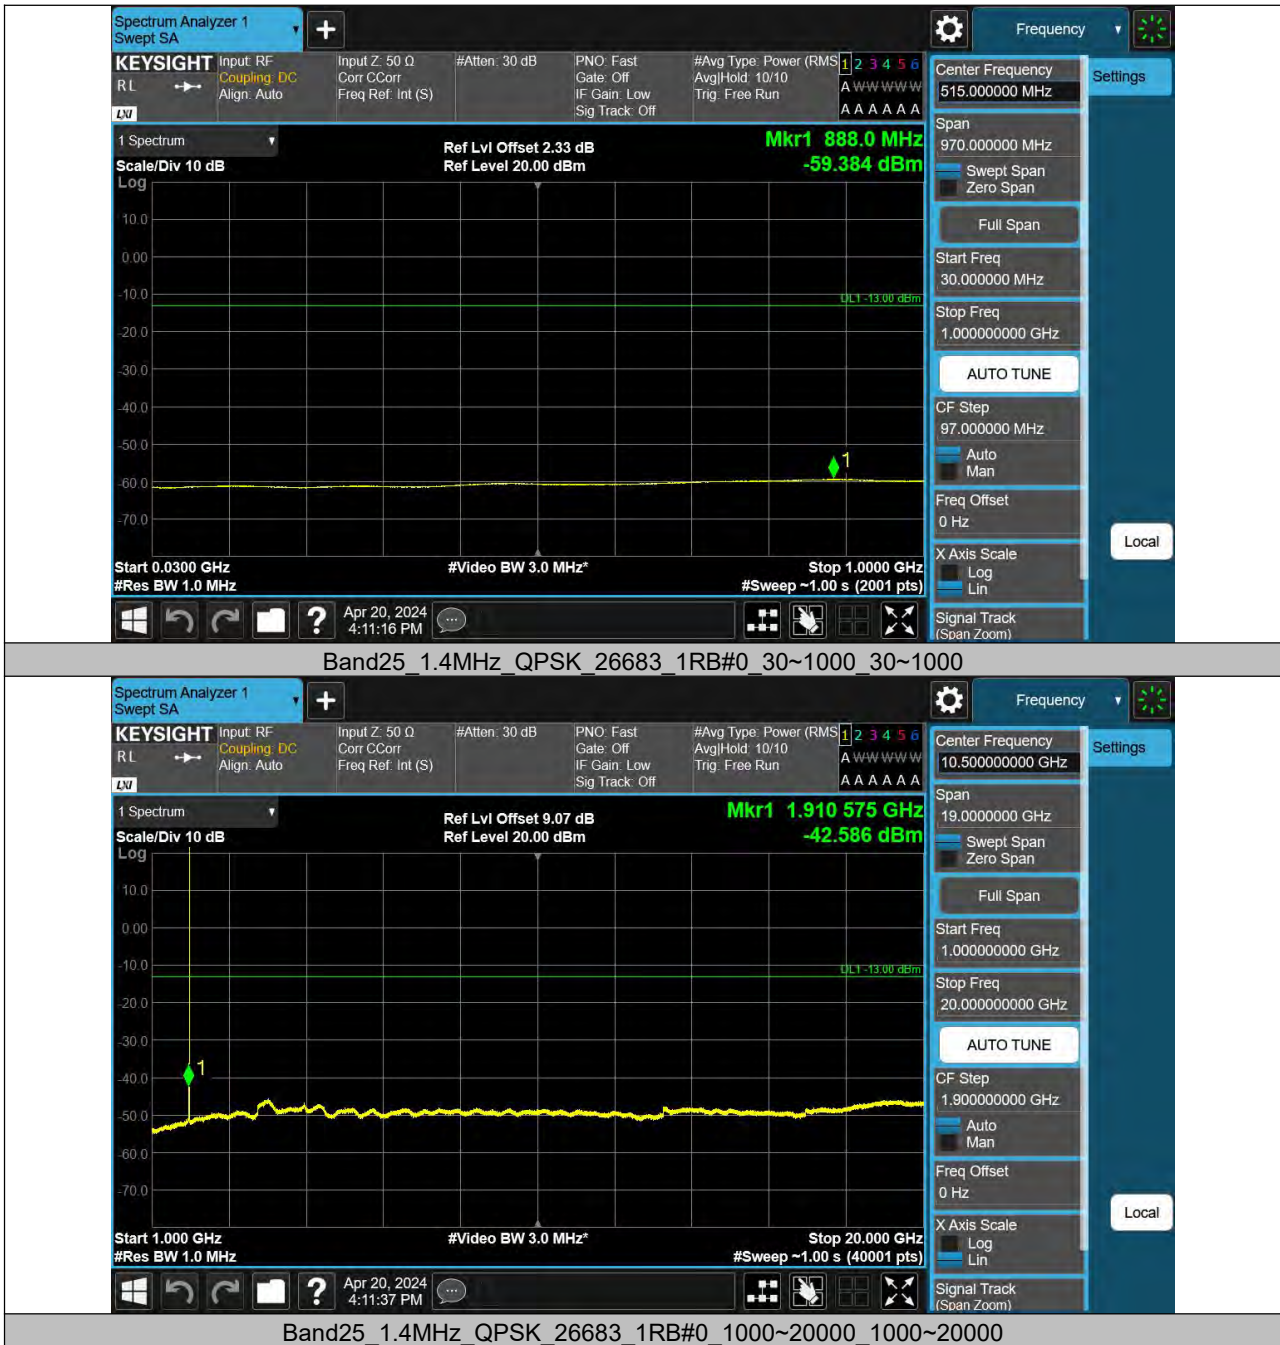

BUREAU VERITAS

Reference No.: PSU-NQN2403180115RF06