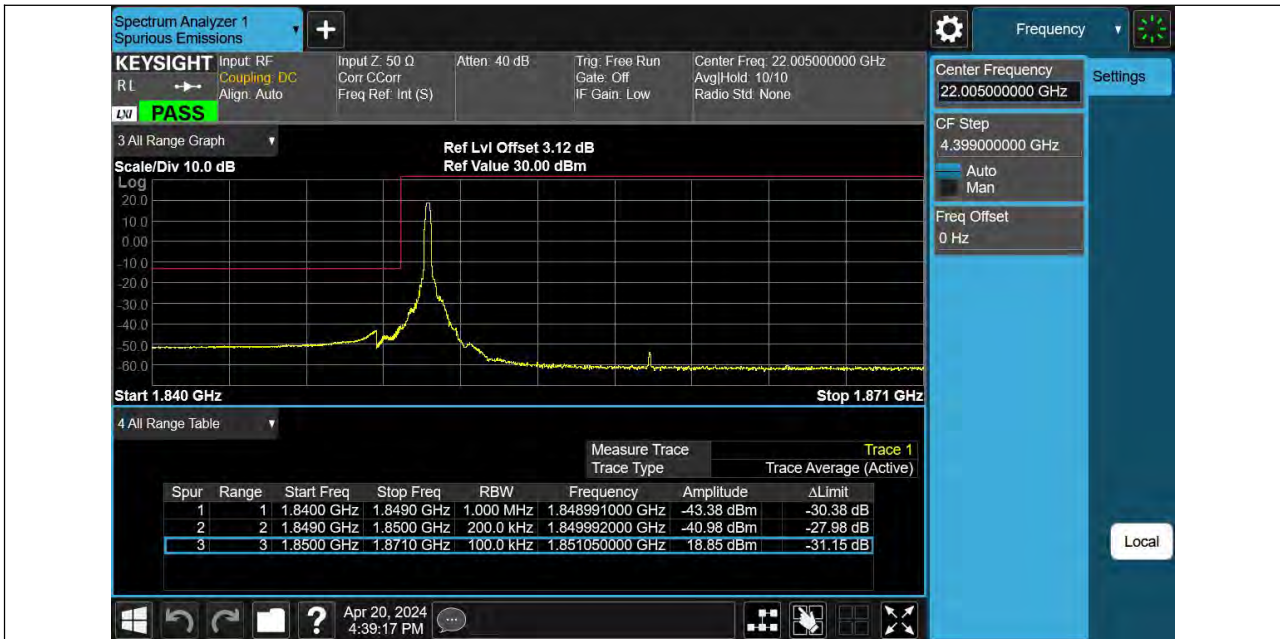

Band25 15MHz 16QAM 26615 1RB#74

Band25 15MHz 16QAM 26615 75RB#0

BUREAU VERITAS

Reference No.: PSU-NQN2403180115RF06

Band25_20MHz_QPSK_26140_1RB#0

Band25_20MHz_QPSK_26140_100RB#0

BUREAU VERITAS

Reference No.: PSU-NQN2403180115RF06