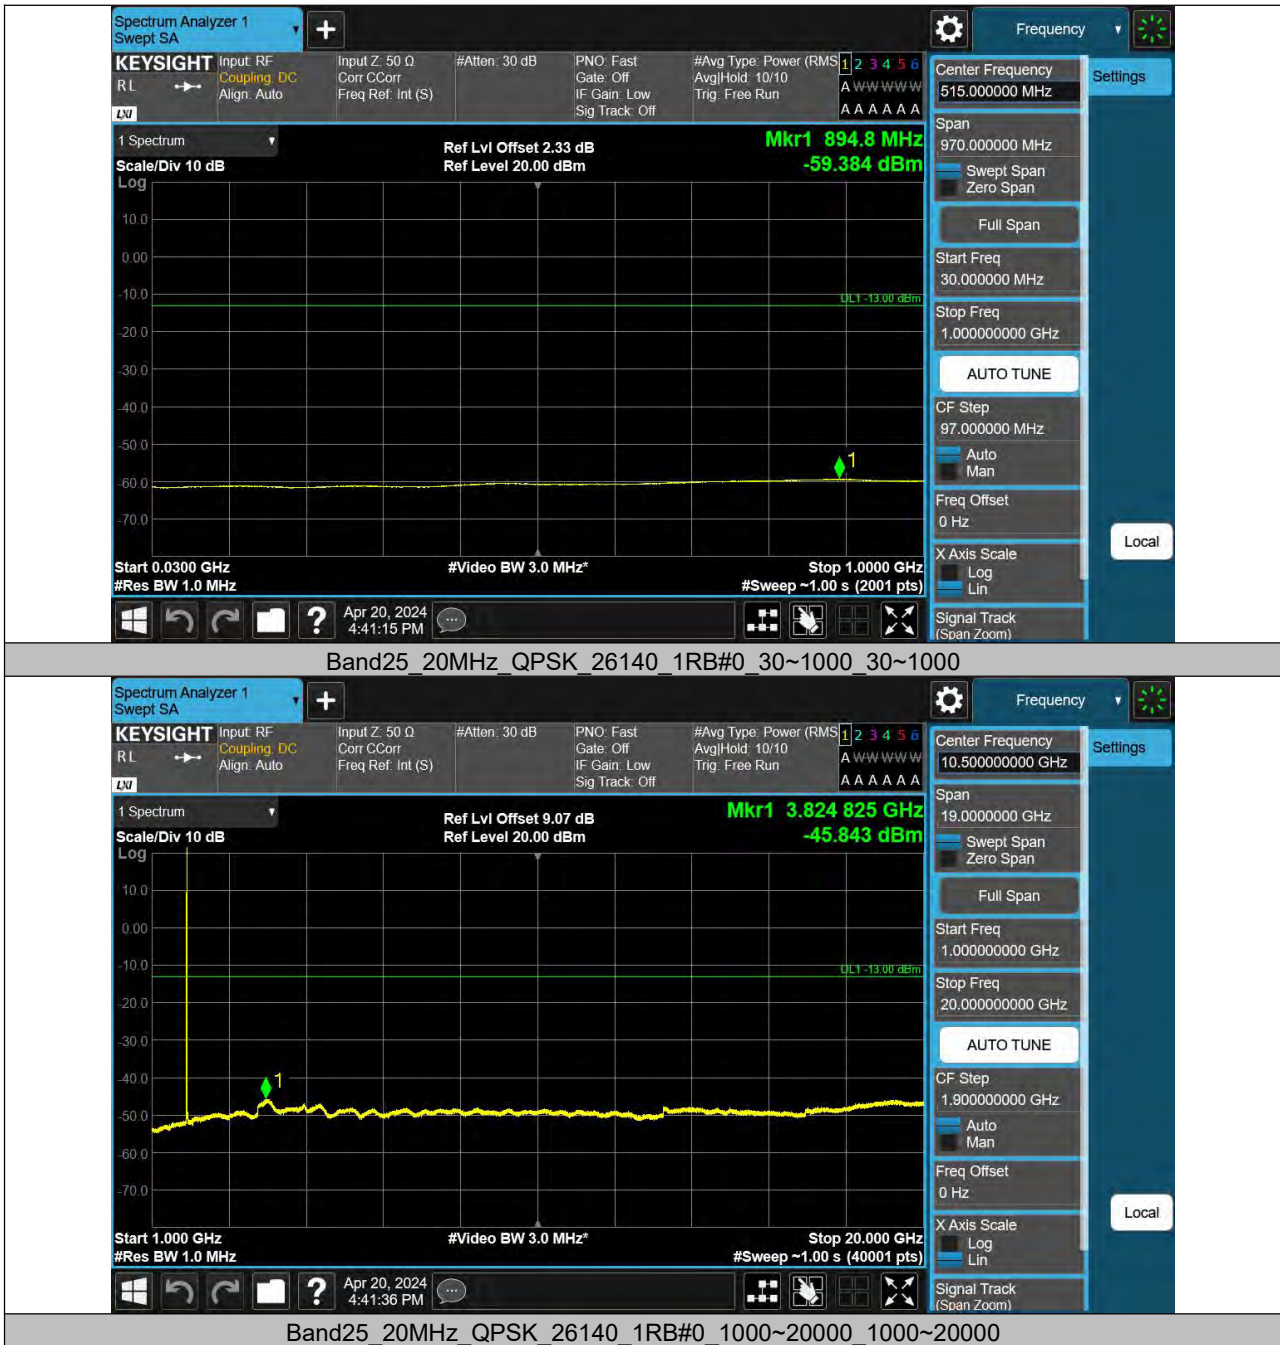

BUREAU VERITAS

Reference No.: PSU-NQN2403180115RF06