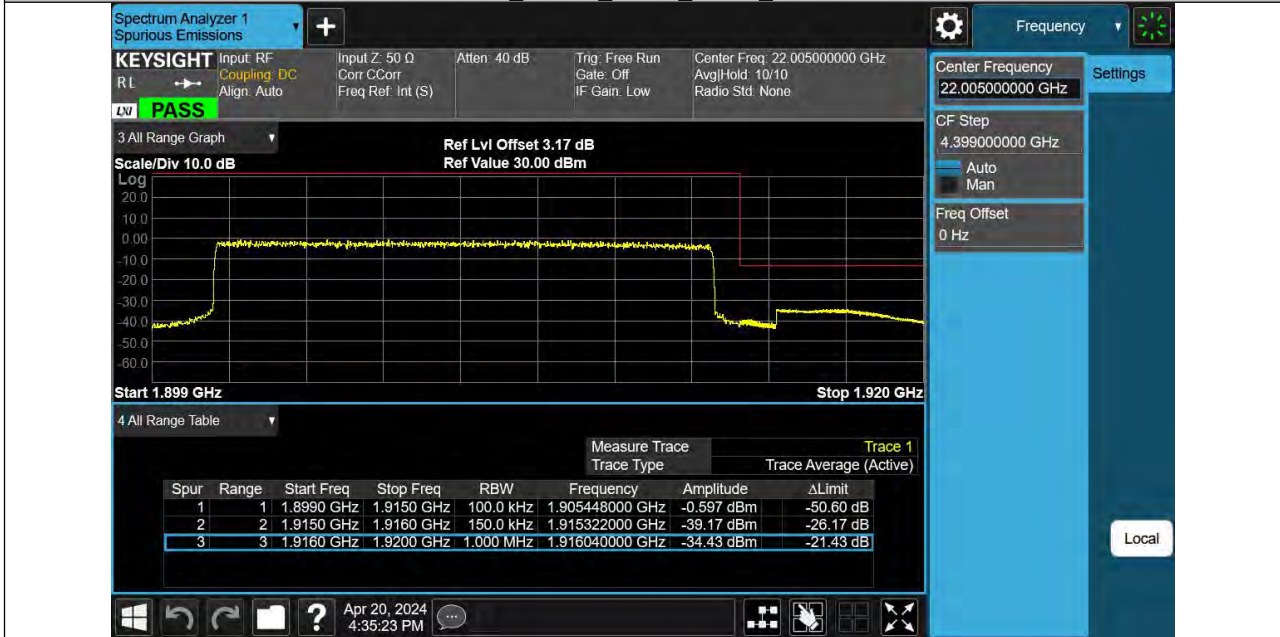

Band25 15MHz QPSK 26615 75RB#0