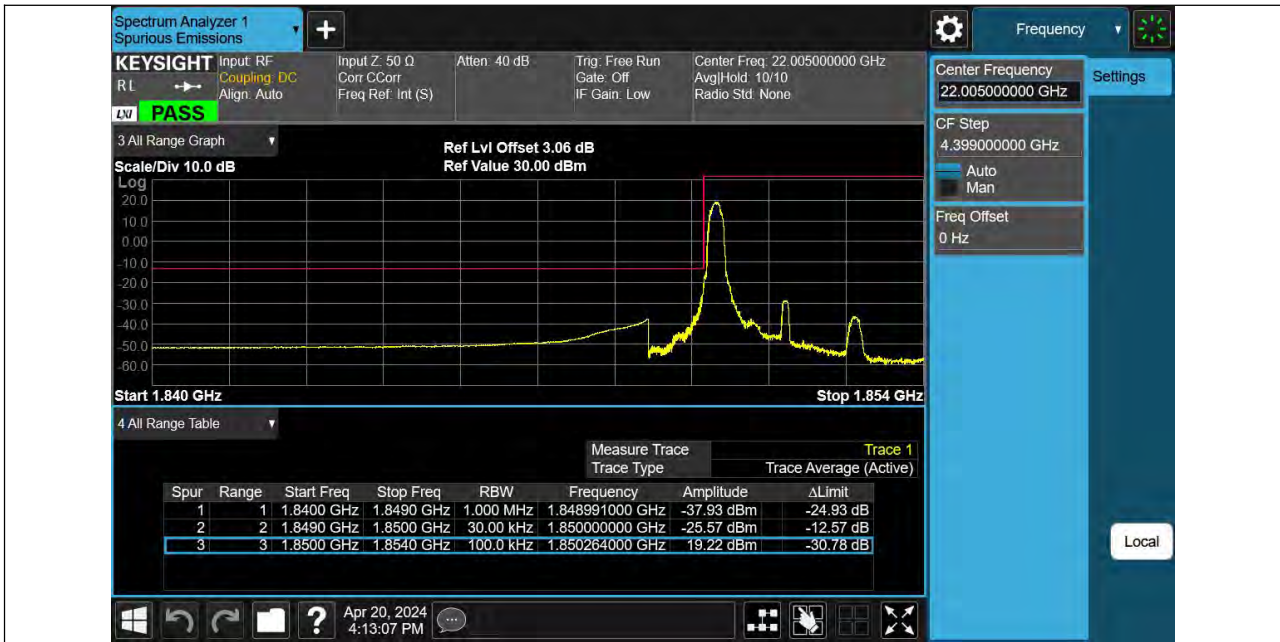

BUREAU VERITAS

Reference No.: PSU-NQN2403180115RF06

Band25 1.4MHz 16QAM 26683 1RB#5

Band25 1.4MHz 16QAM 26683 6RB#0

BUREAU VERITAS

Reference No.: PSU-NQN2403180115RF06

Band25 3MHz_QPSK_26055_1RB#0

Band25 3MHz_QPSK_26055_15RB#0