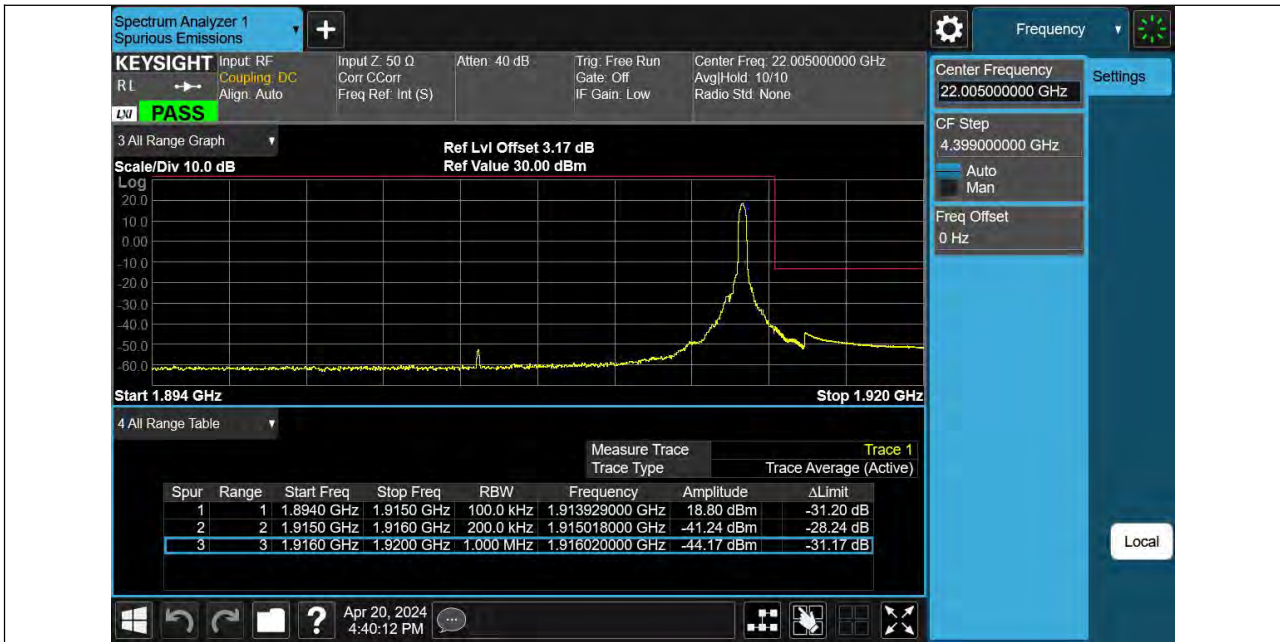

Band25 15MHz 16QAM 26615 1RB#74

Band25 15MHz 16QAM 26615 75RB#0

BUREAU VERITAS

Reference No.: PSU-NQN2403180115RF06

Band25_20MHz_QPSK_26140_1RB#0

Band25_20MHz_QPSK_26140_100RB#0

BUREAU VERITAS

Reference No.: PSU-NQN2403180115RF06