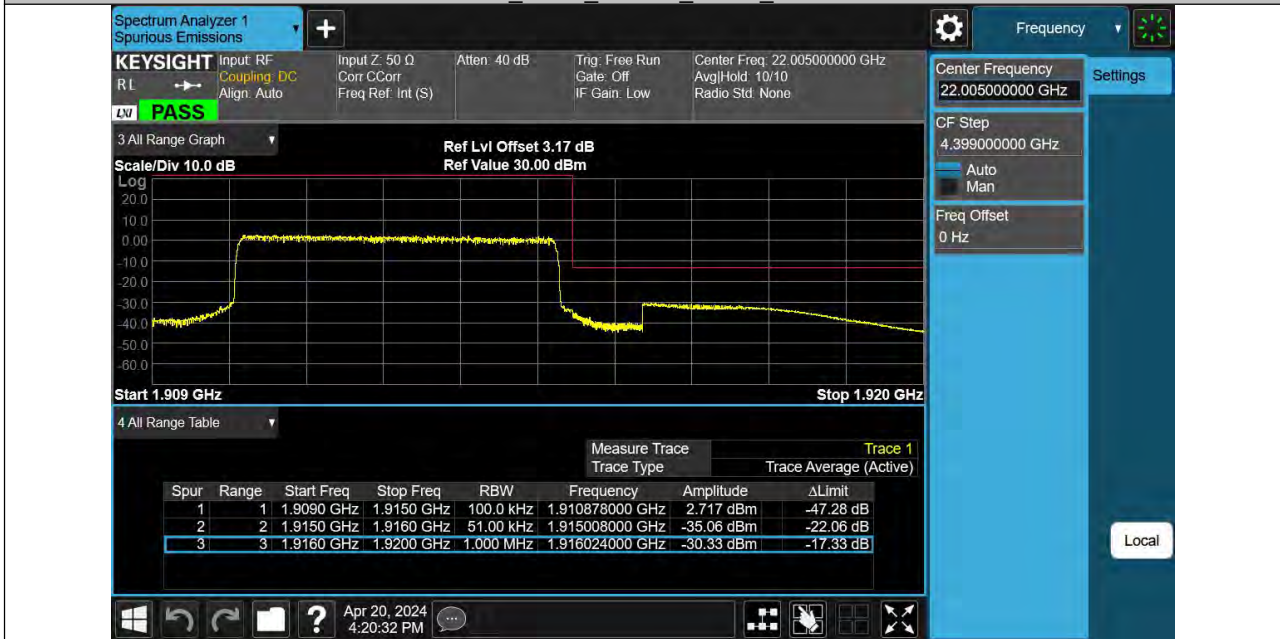

Band25 5MHz 16QAM 26665 25RB#0