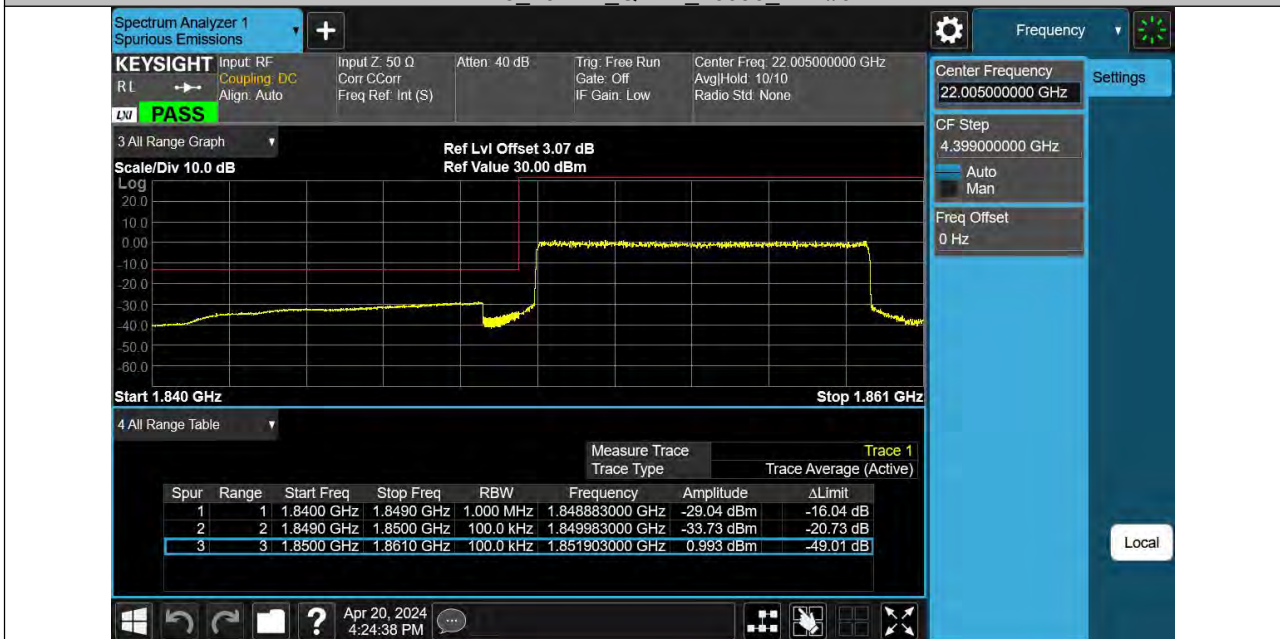

Band25 5MHz 16QAM 26665 1RB#24

Band25 5MHz 16QAM 26665 25RB#0

BUREAU VERITAS

Reference No.: PSU-NQN2403180115RF06

Band25_10MHz_QPSK_26090_1RB#0

Band25_10MHz_QPSK_26090_50RB#0

BUREAU VERITAS

Reference No.: PSU-NQN2403180115RF06