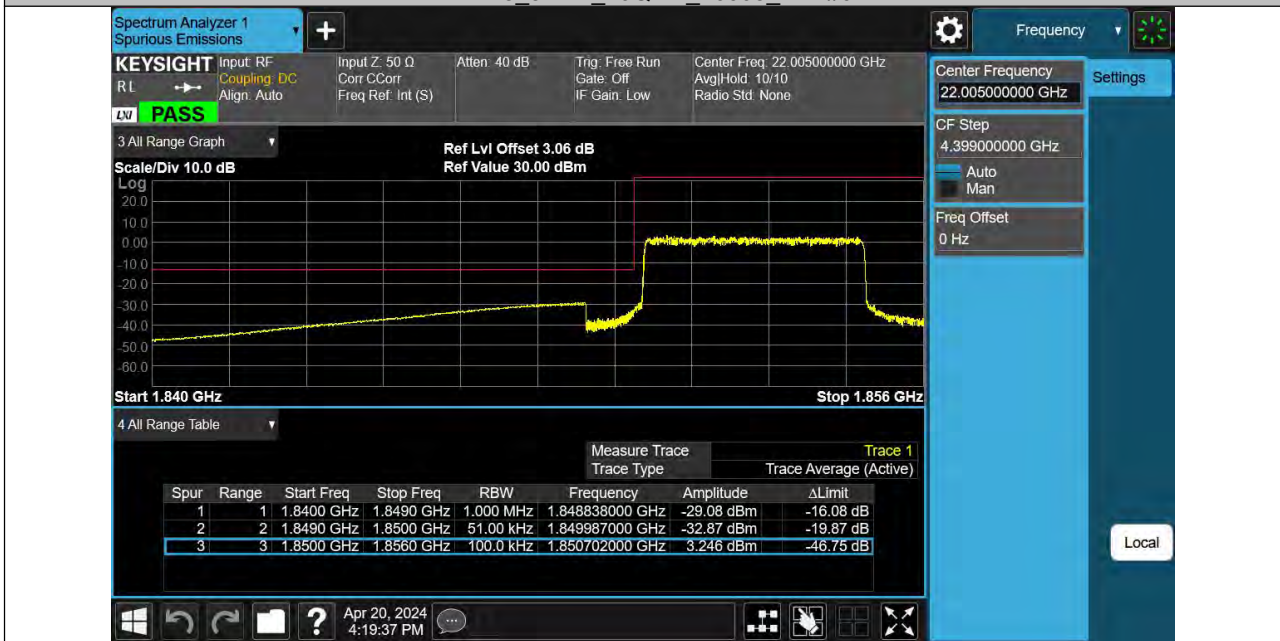

Band25_5MHz_QPSK_26665_1RB#24

Band25_5MHz_QPSK_26665_25RB#0

BUREAU VERITAS

Reference No.: PSU-NQN2403180115RF06

Band25_5MHz_16QAM_26065_1RB#0

Band25_5MHz_16QAM_26065_25RB#0

BUREAU VERITAS

Reference No.: PSU-NQN2403180115RF06