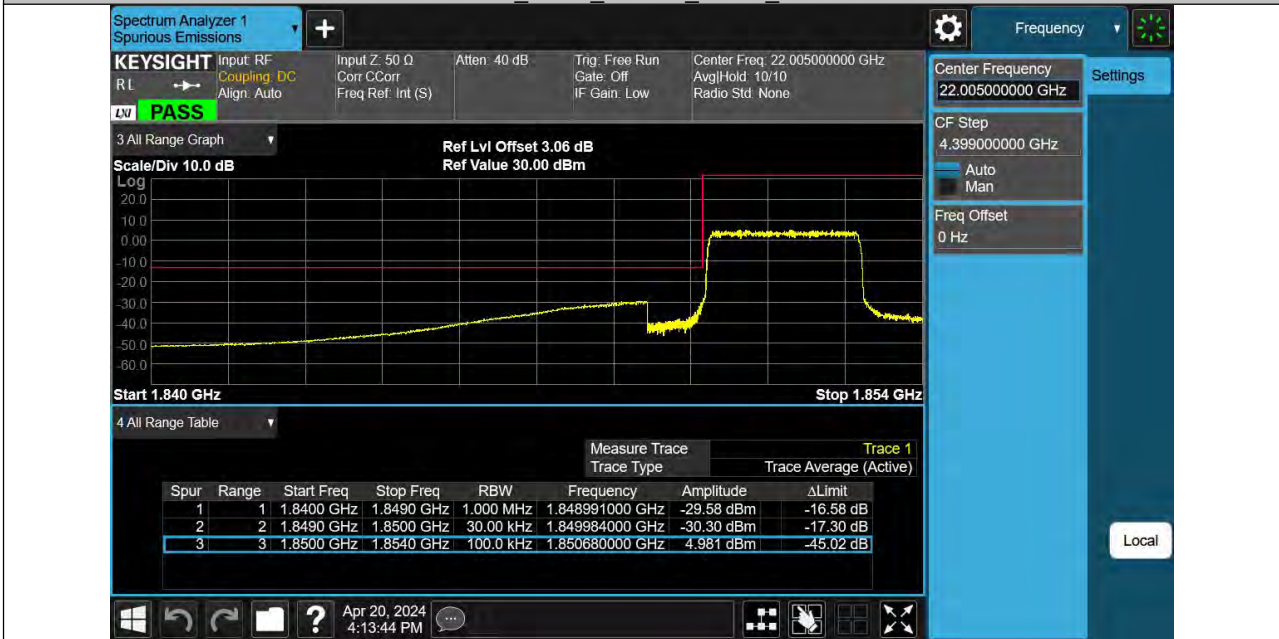

BUREAU VERITAS

Reference No.: PSU-NQN2403180115RF06

Band25_3MHz_QPSK_26675_1RB#14

Band25_3MHz_QPSK_26675_15RB#0

BUREAU VERITAS

Reference No.: PSU-NQN2403180115RF06

Band25_3MHz_16QAM_26055_1RB#0

Band25_3MHz_16QAM_26055_15RB#0