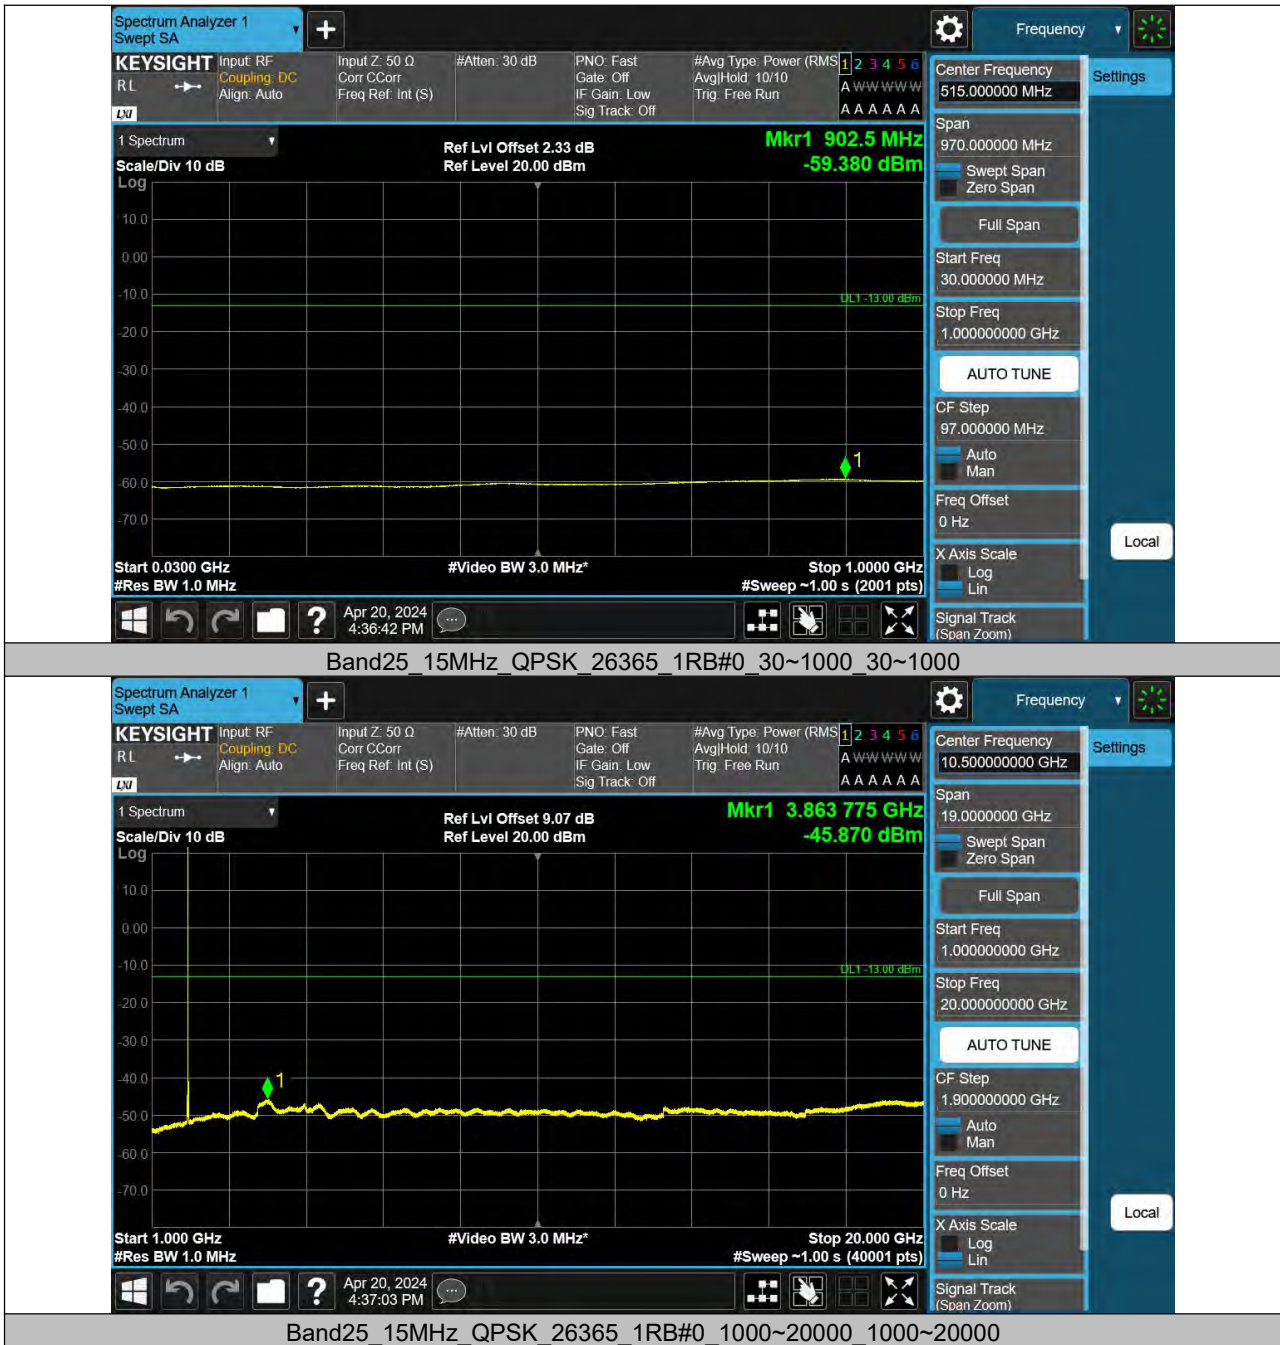

BUREAU VERITAS

Reference No.: PSU-NQN2403180115RF06