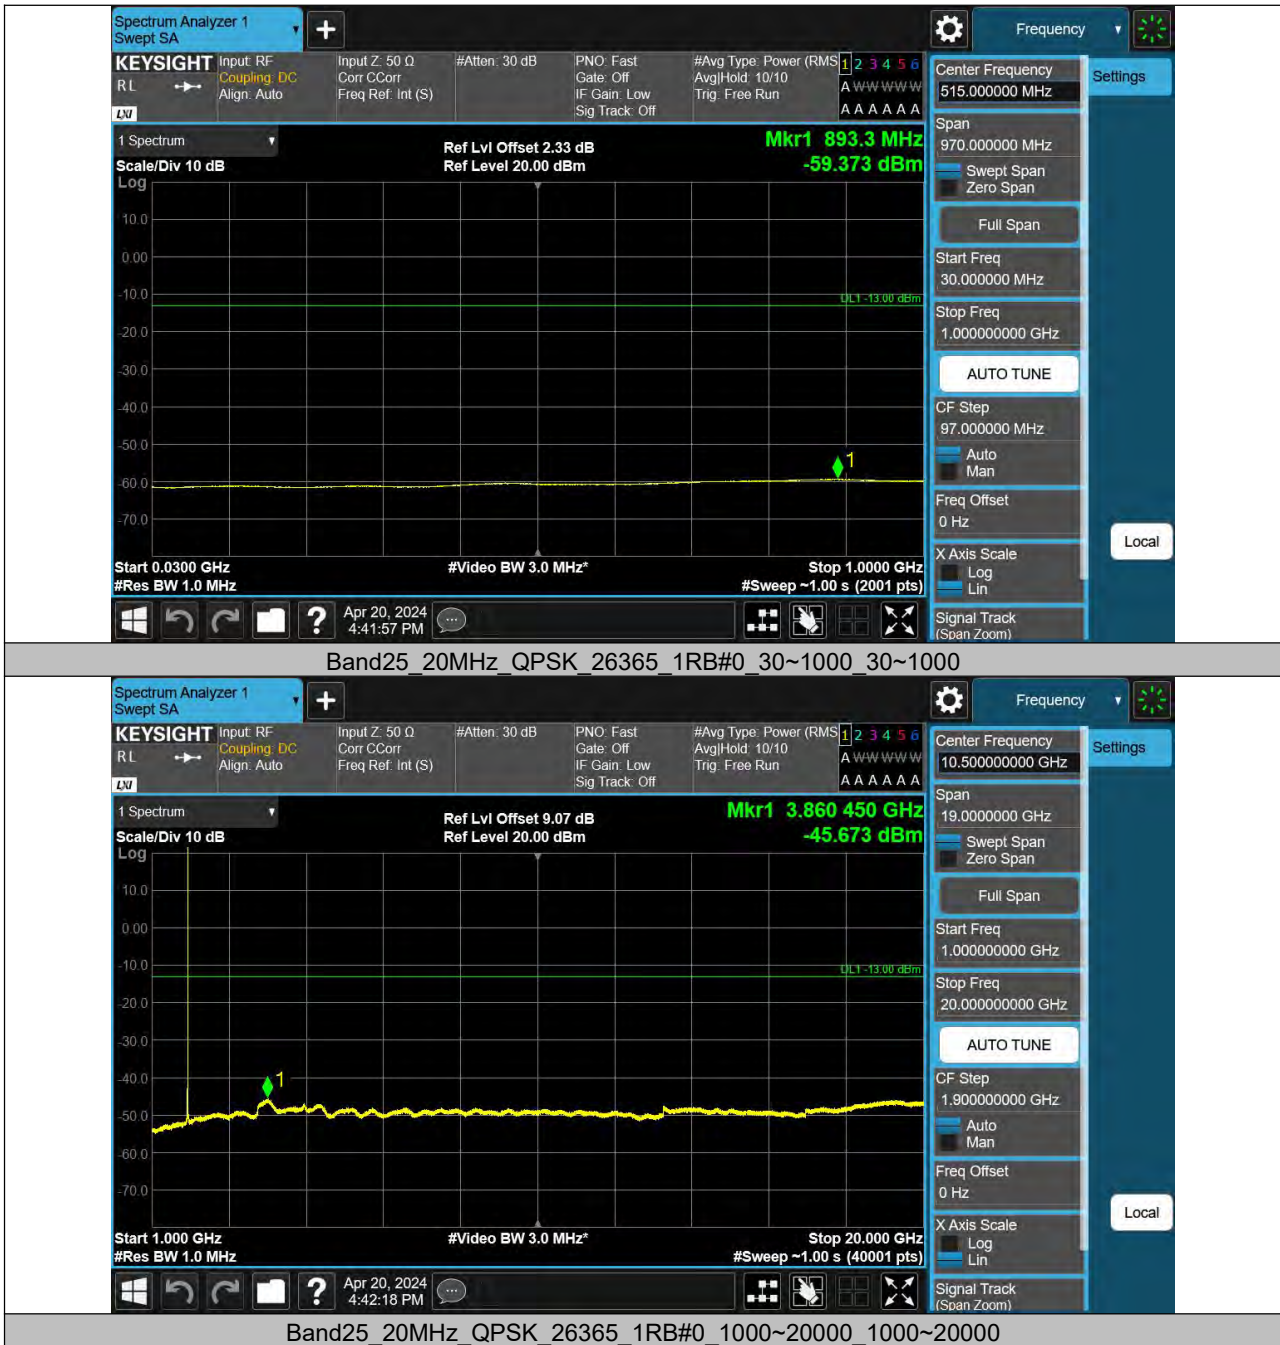

BUREAU VERITAS

Reference No.: PSU-NQN2403180115RF06