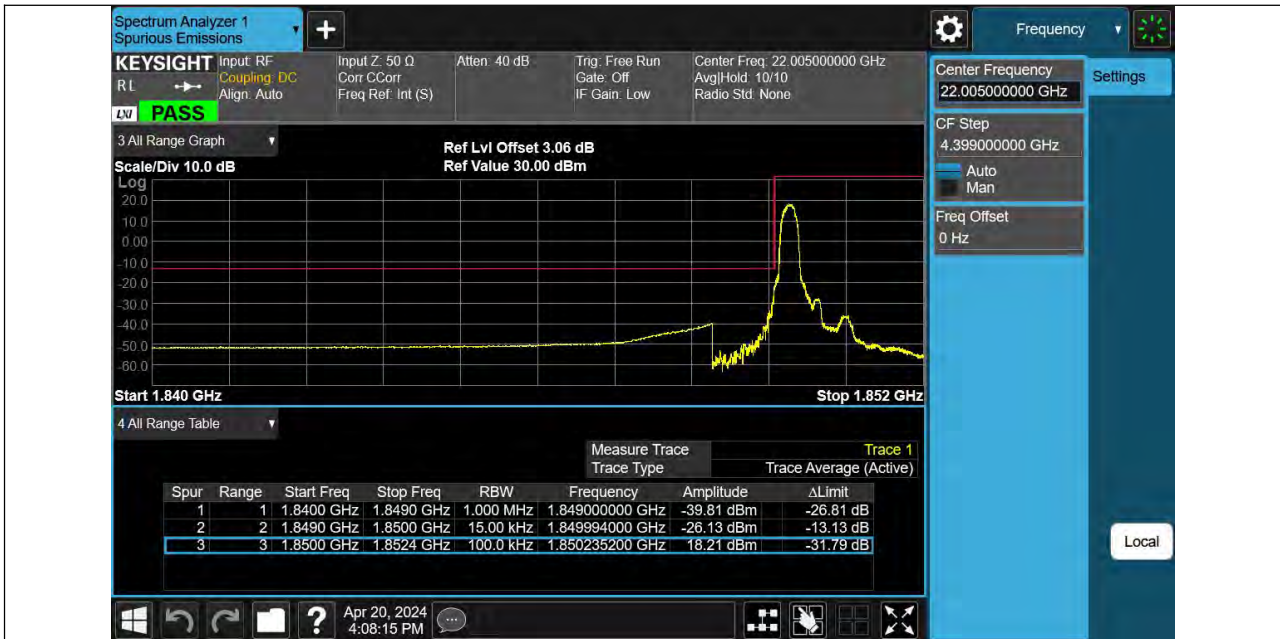

BUREAU VERITAS

Reference No.: PSU-NQN2403180115RF06

Band25_1.4MHz_QPSK_26683_1RB#5

Band25_1.4MHz_QPSK_26683_6RB#0

BUREAU VERITAS

Reference No.: PSU-NQN2403180115RF06

Band25 1.4MHz 16QAM 26047 1RB#0

Band25 1.4MHz 16QAM 26047 6RB#0