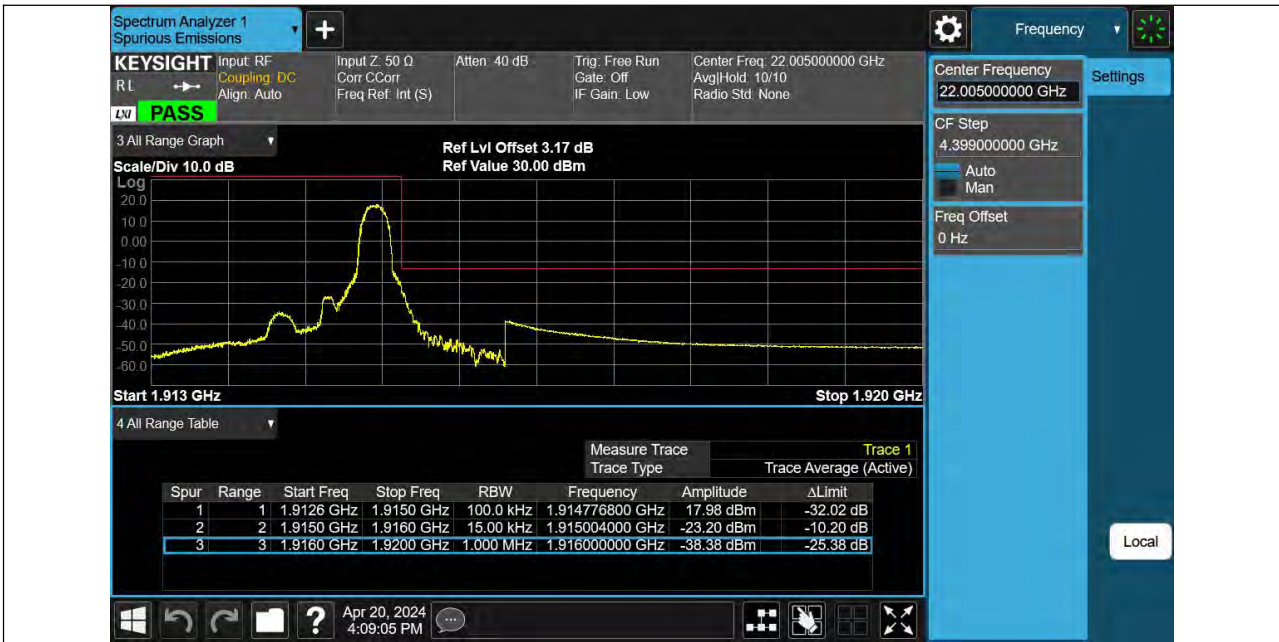

BUREAU VERITAS

Reference No.: PSU-NQN2403180115RF06

Band25 1.4MHz 16QAM 26683 1RB#5