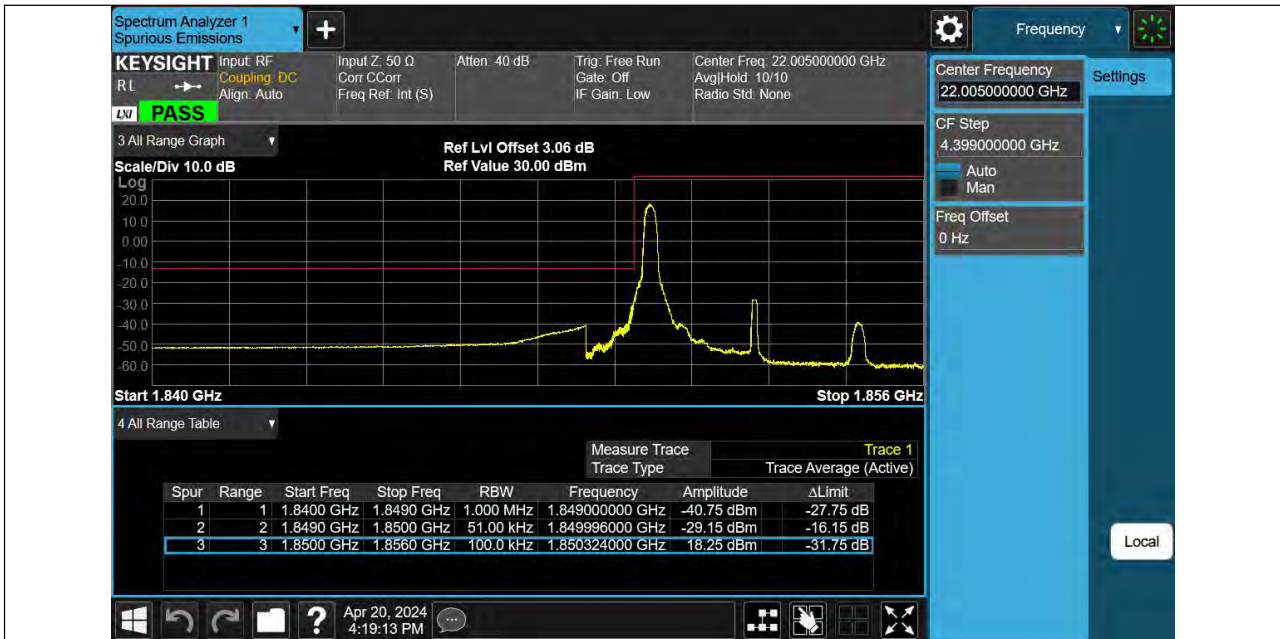

Band25_5MHz_QPSK_26665_1RB#24

Band25_5MHz_QPSK_26665_25RB#0

BUREAU VERITAS

Reference No.: PSU-NQN2403180115RF06

Band25_5MHz_16QAM_26065_1RB#0

Band25_5MHz_16QAM_26065_25RB#0

BUREAU VERITAS

Reference No.: PSU-NQN2403180115RF06