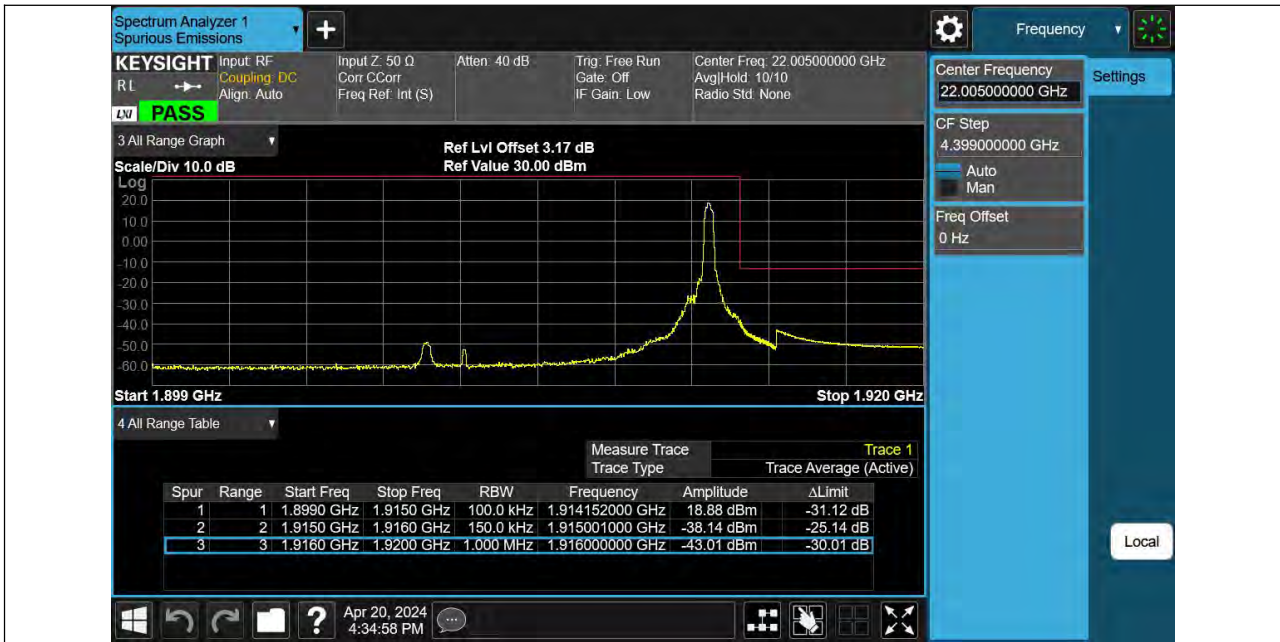

Band25_10MHz_16QAM_26640_1RB#49

Band25_10MHz_16QAM_26640_50RB#0

BUREAU VERITAS

Reference No.: PSU-NQN2403180115RF06

Band25_15MHz_QPSK_26115_1RB#0

Band25_15MHz_QPSK_26115_75RB#0

BUREAU VERITAS

Reference No.: PSU-NQN2403180115RF06