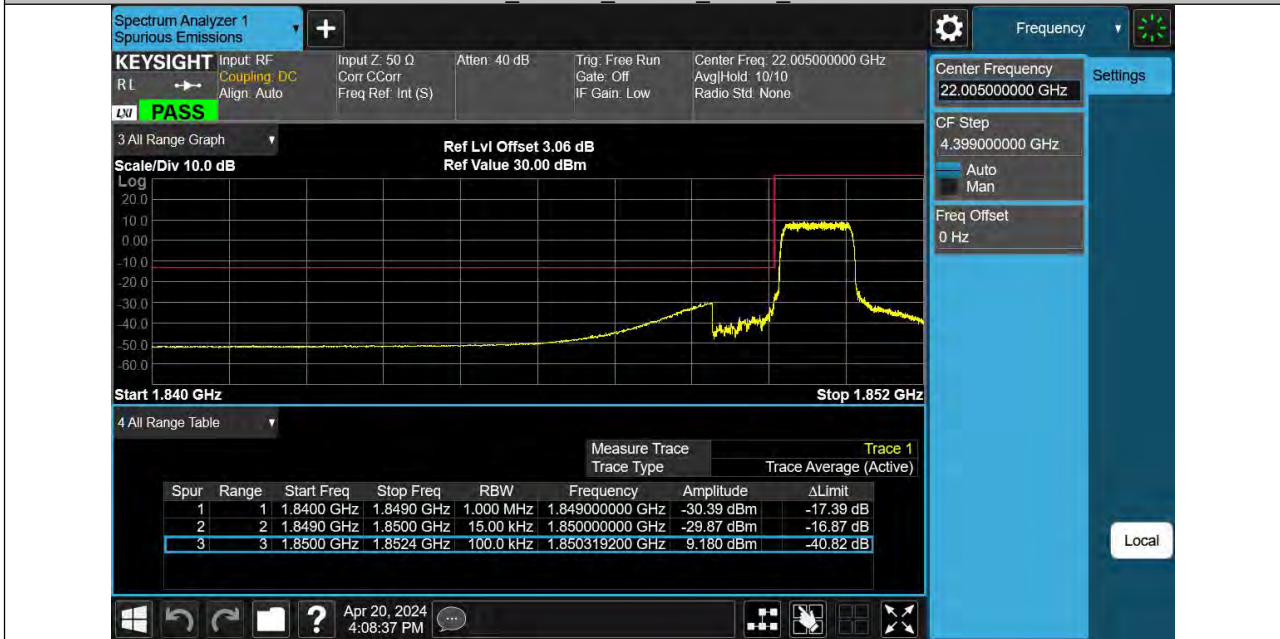

BUREAU VERITAS

Reference No.: PSU-NQN2403180115RF06

Band25_1.4MHz_QPSK_26683_1RB#5

Band25_1.4MHz_QPSK_26683_6RB#0

BUREAU VERITAS

Reference No.: PSU-NQN2403180115RF06

Band25 1.4MHz 16QAM 26047 1RB#0

Band25 1.4MHz 16QAM 26047 6RB#0