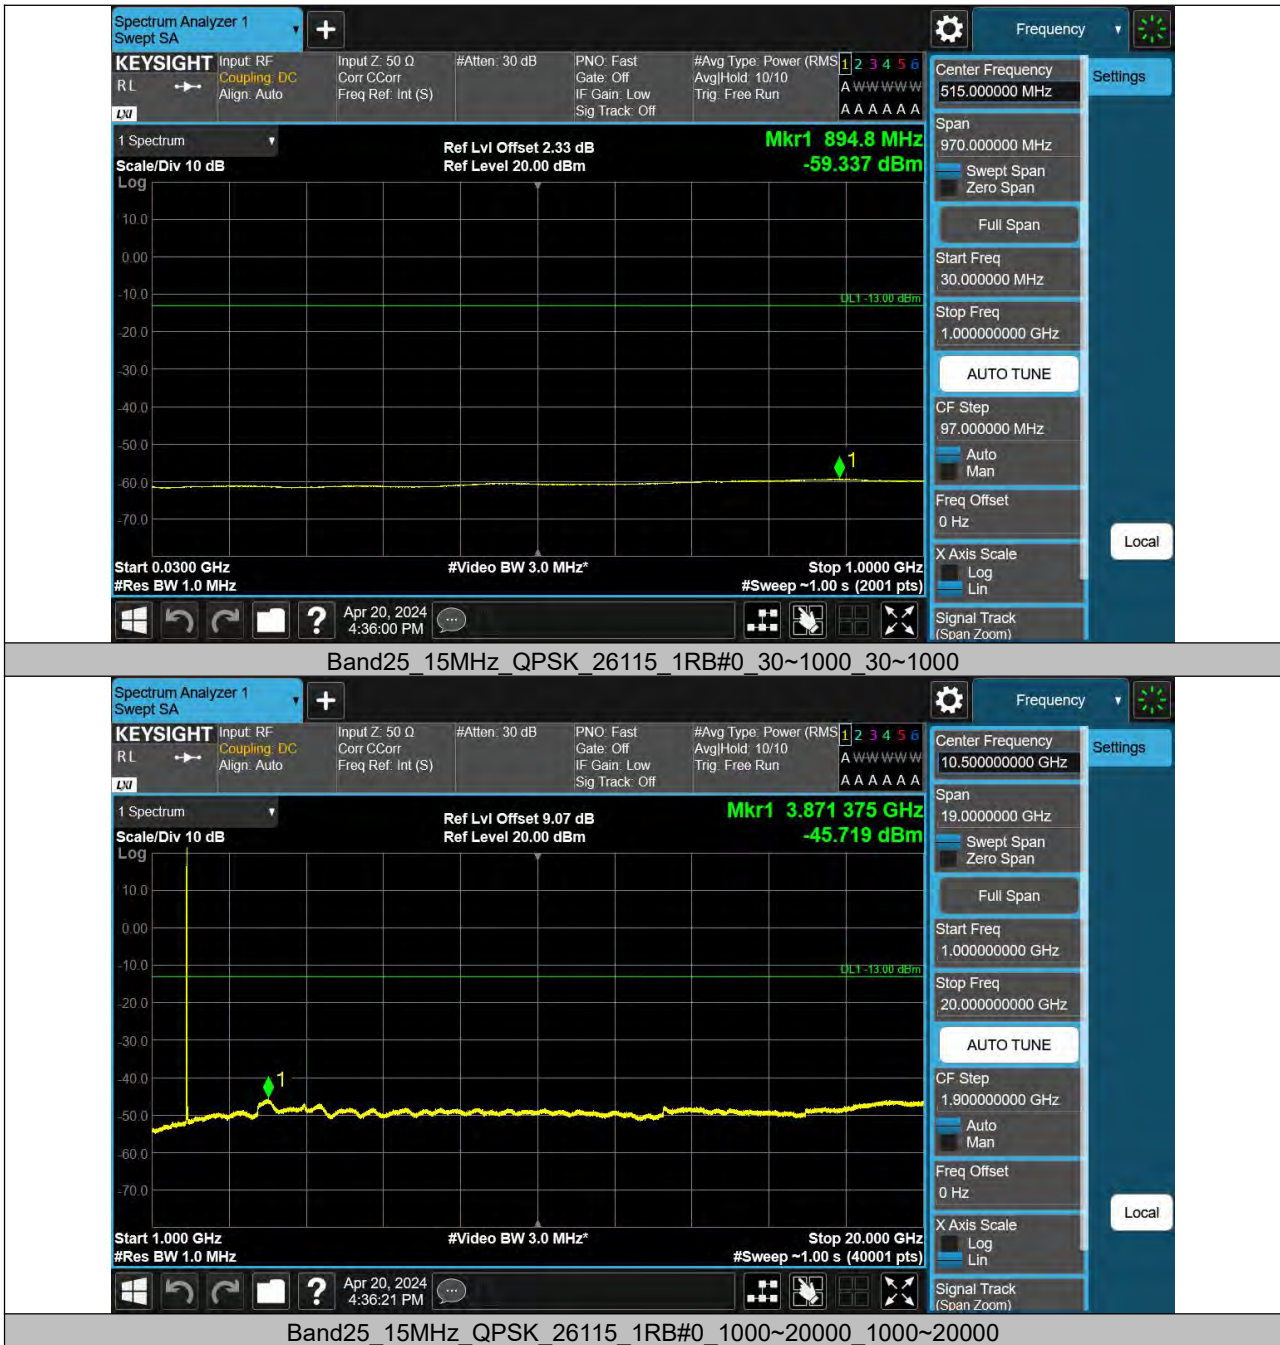

BUREAU VERITAS

Reference No.: PSU-NQN2403180115RF06