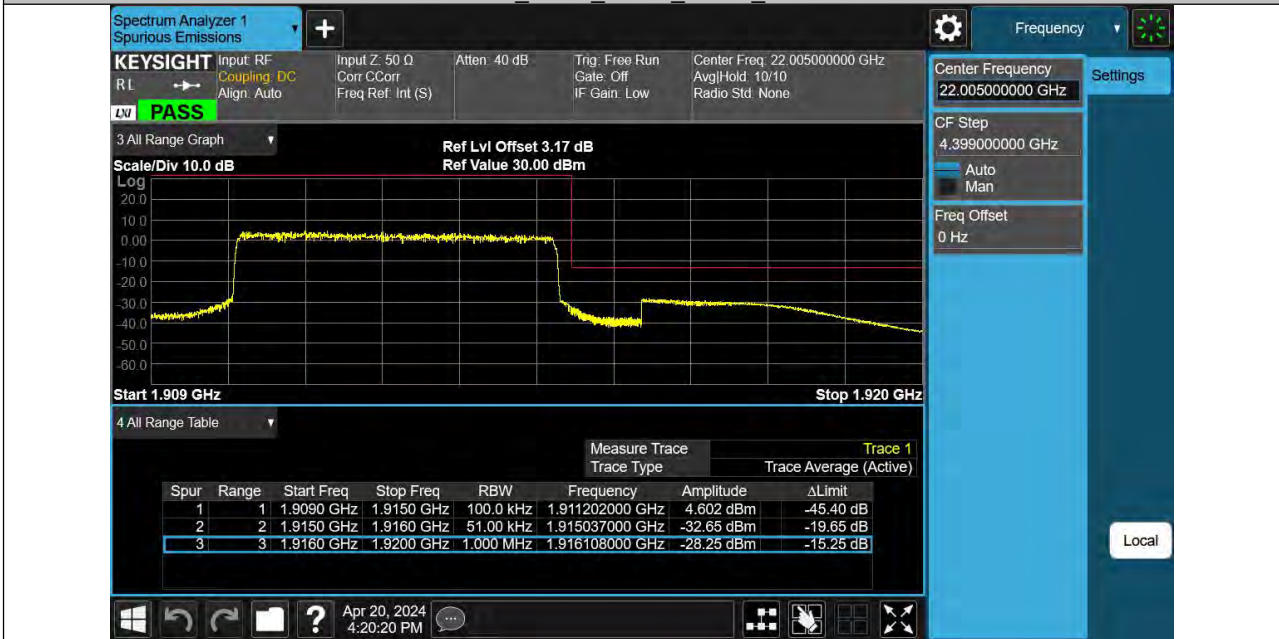

Band25_5MHz_QPSK_26665_1RB#24