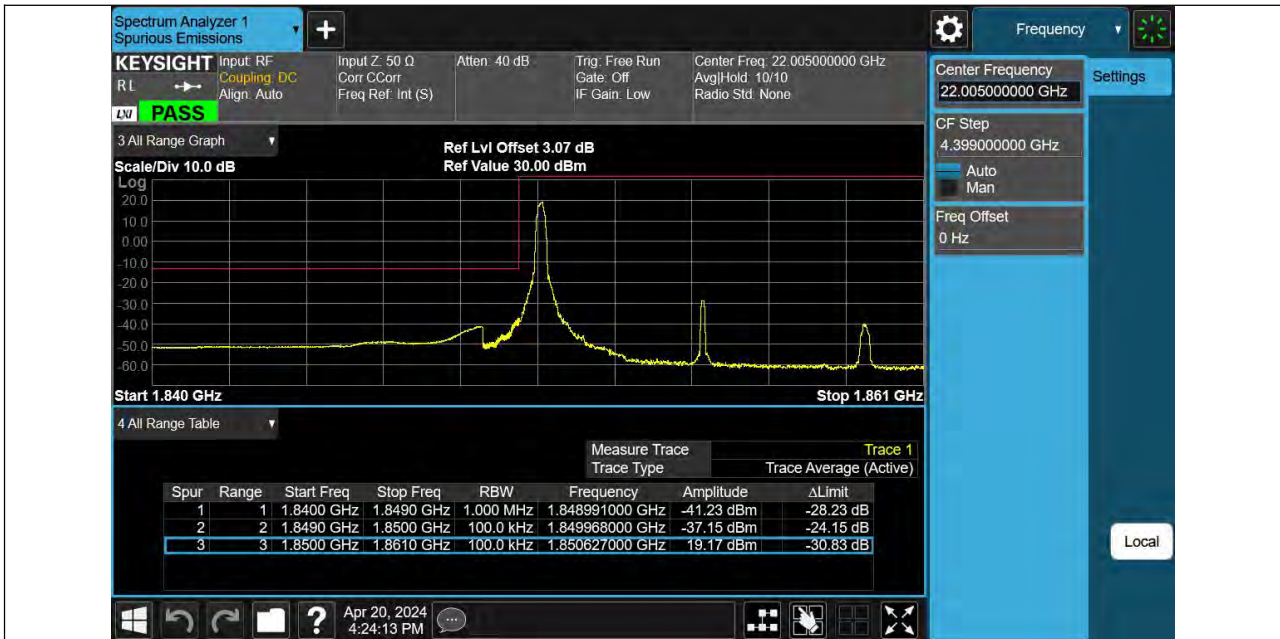

Band25 5MHz 16QAM 26665 1RB#24

Band25 5MHz 16QAM 26665 25RB#0

BUREAU VERITAS

Reference No.: PSU-NQN2403180115RF06

Band25_10MHz_QPSK_26090_1RB#0

Band25_10MHz_QPSK_26090_50RB#0

BUREAU VERITAS

Reference No.: PSU-NQN2403180115RF06