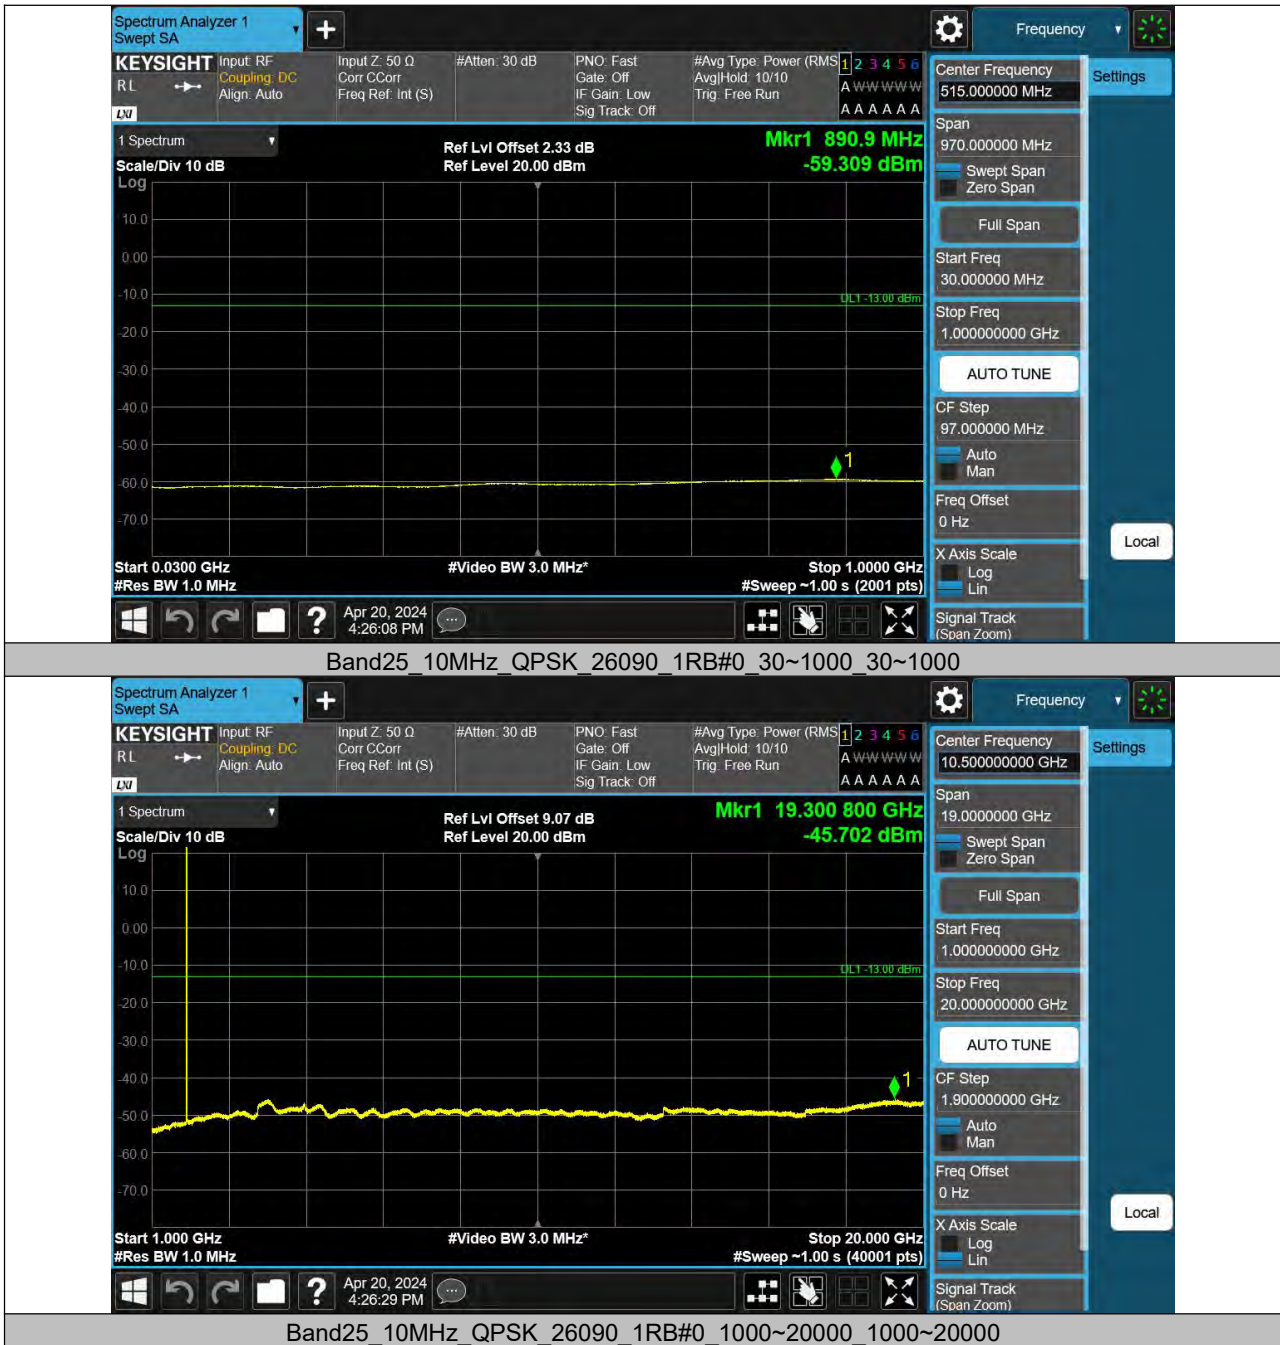

BUREAU VERITAS

Reference No.: PSU-NQN2403180115RF06