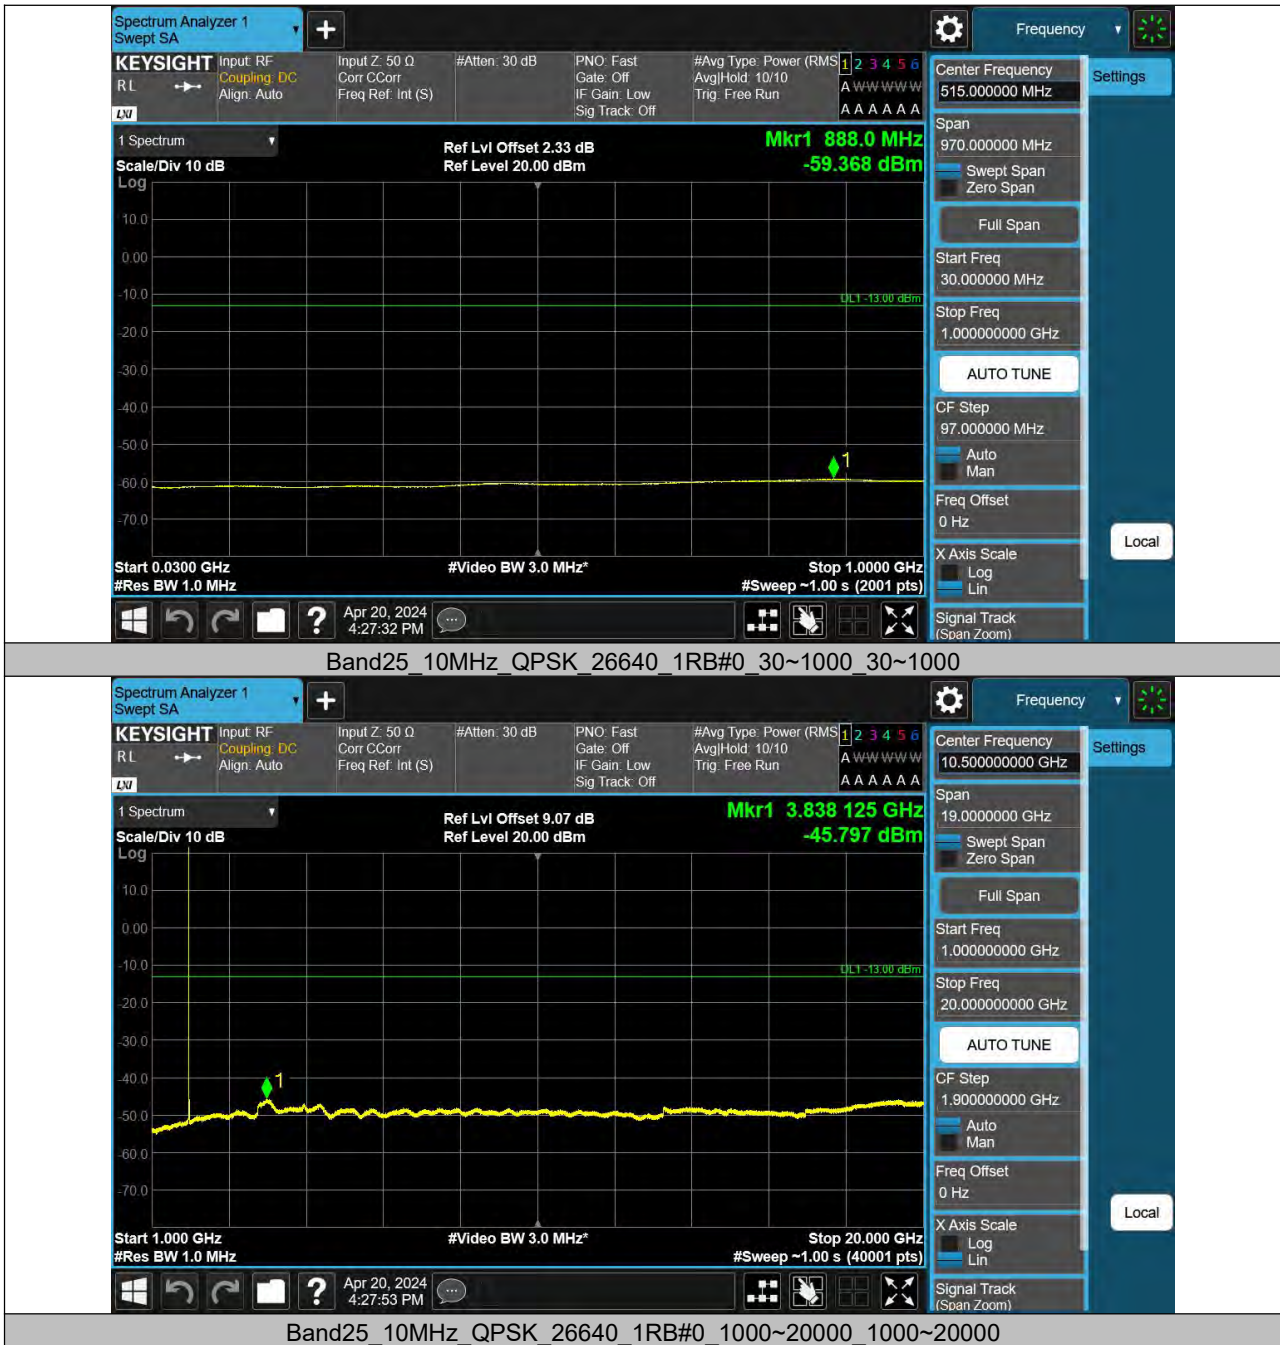

BUREAU VERITAS

Reference No.: PSU-NQN2403180115RF06