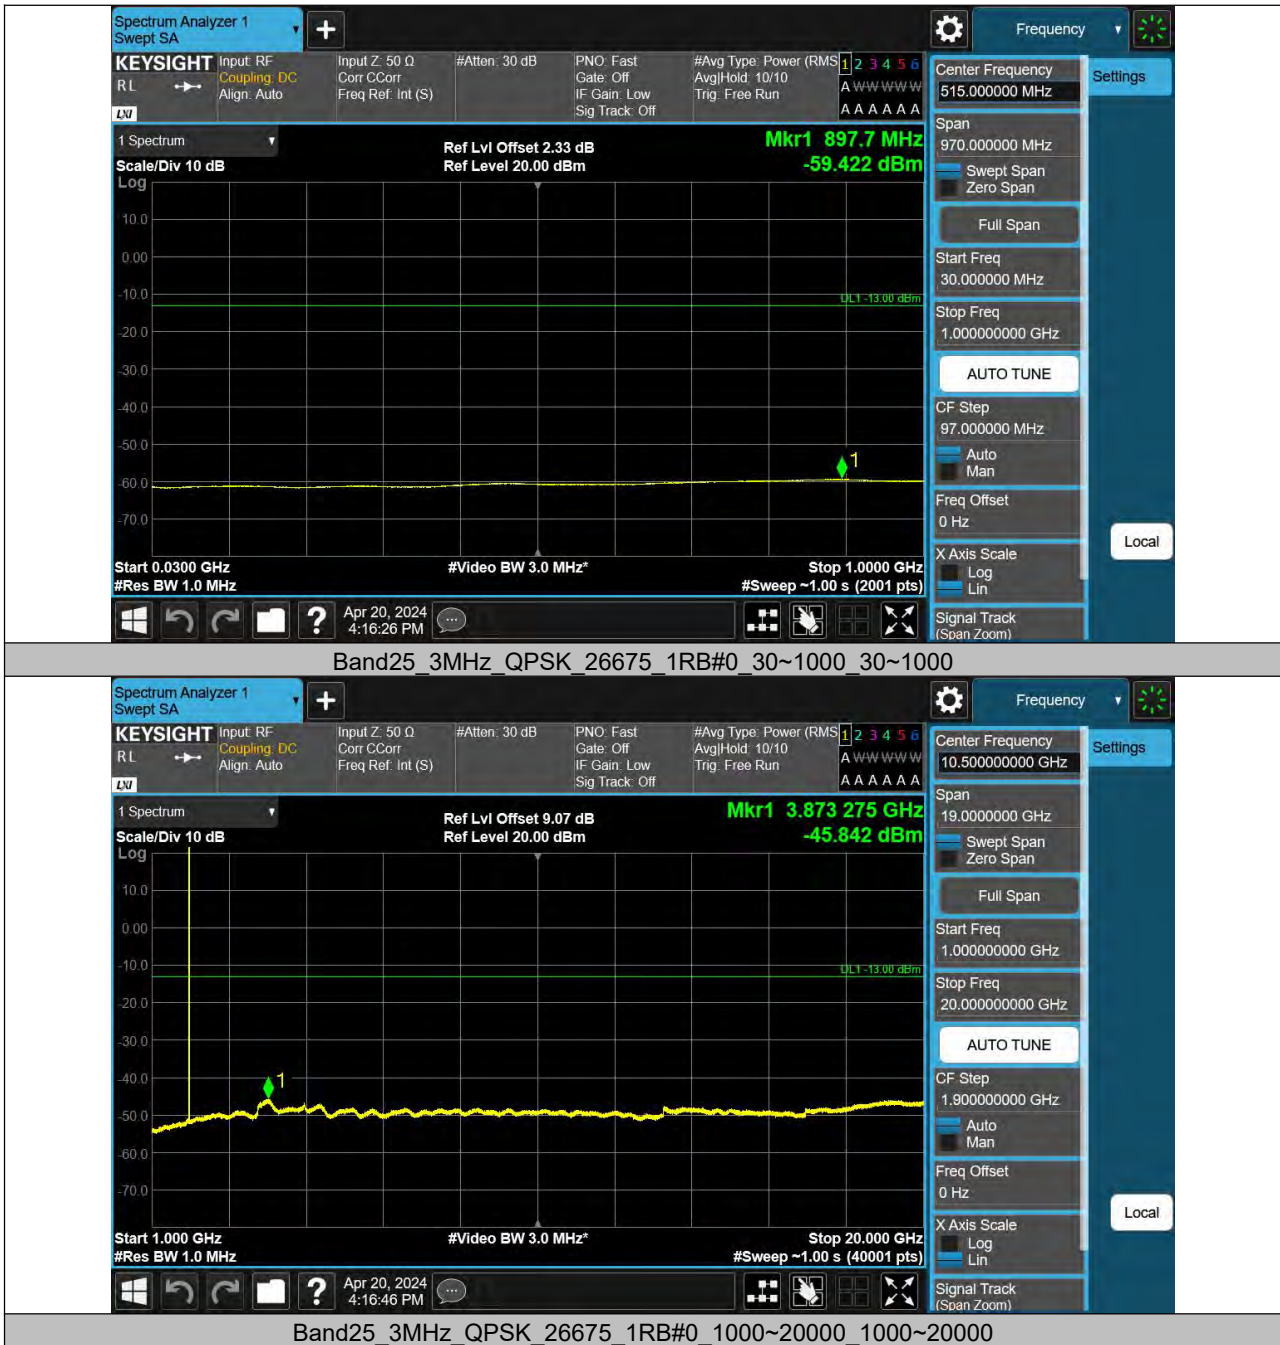

BUREAU VERITAS

Reference No.: PSU-NQN2403180115RF06