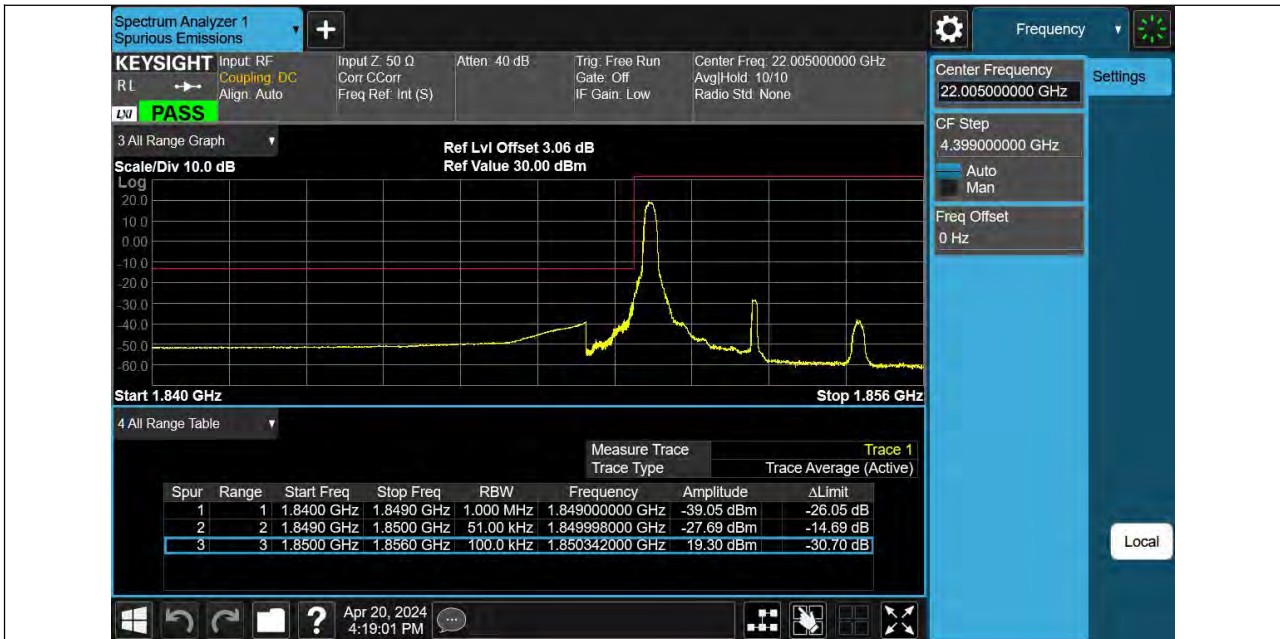

BUREAU VERITAS

Reference No.: PSU-NQN2403180115RF06

Band25 3MHz 16QAM 26675 1RB#14

Band25 3MHz 16QAM 26675 15RB#0

BUREAU VERITAS

Reference No.: PSU-NQN2403180115RF06

BUREAU VERITAS

Reference No.: PSU-NQN2403180115RF06