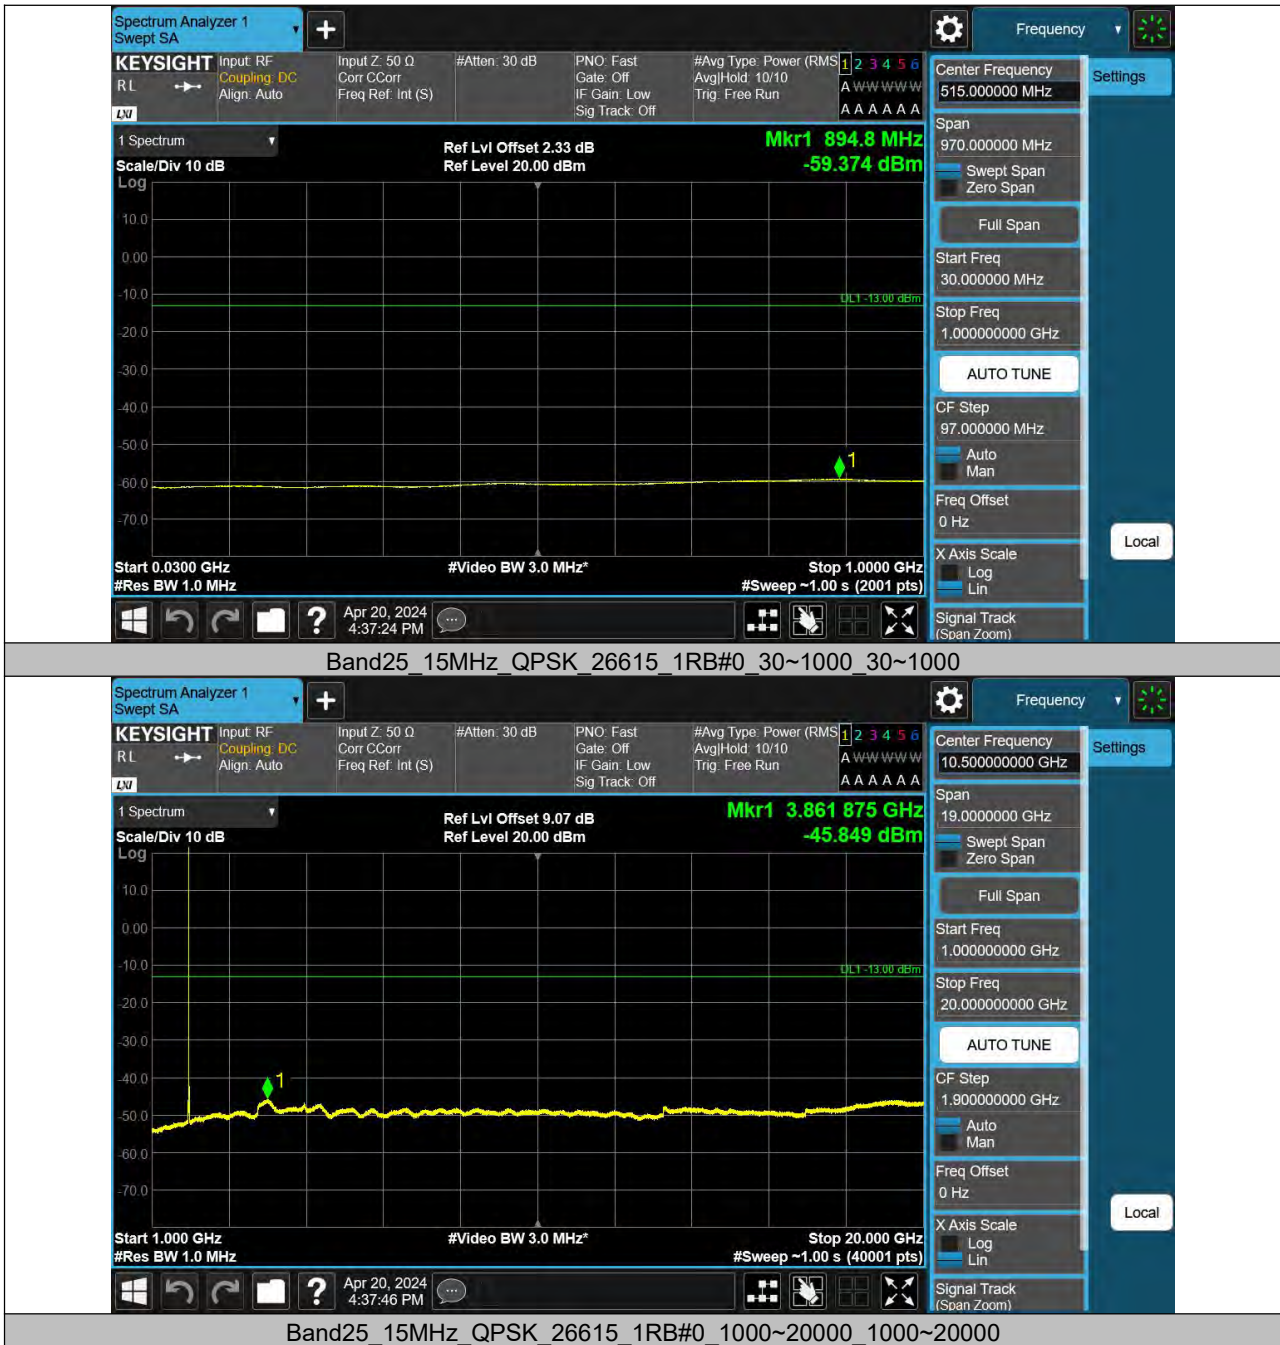

BUREAU VERITAS

Reference No.: PSU-NQN2403180115RF06