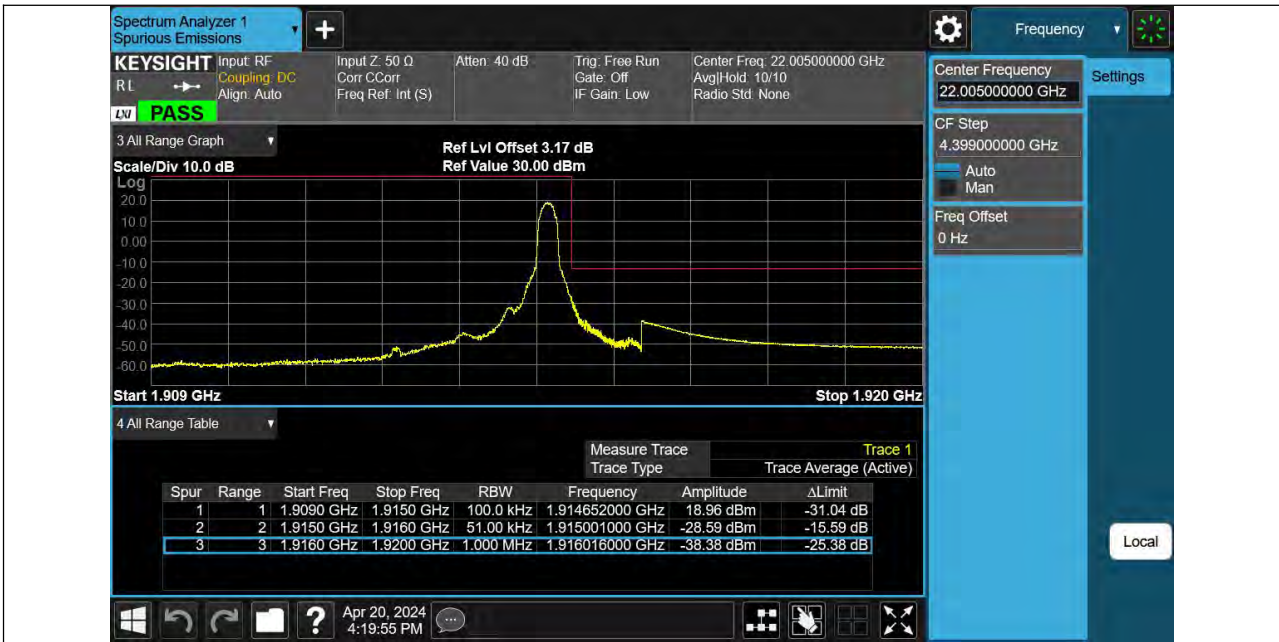

BUREAU VERITAS

Reference No.: PSU-NQN2403180115RF06

Band25 3MHz 16QAM 26675 1RB#14

Band25 3MHz 16QAM 26675 15RB#0

BUREAU VERITAS

Reference No.: PSU-NQN2403180115RF06

BUREAU VERITAS

Reference No.: PSU-NQN2403180115RF06