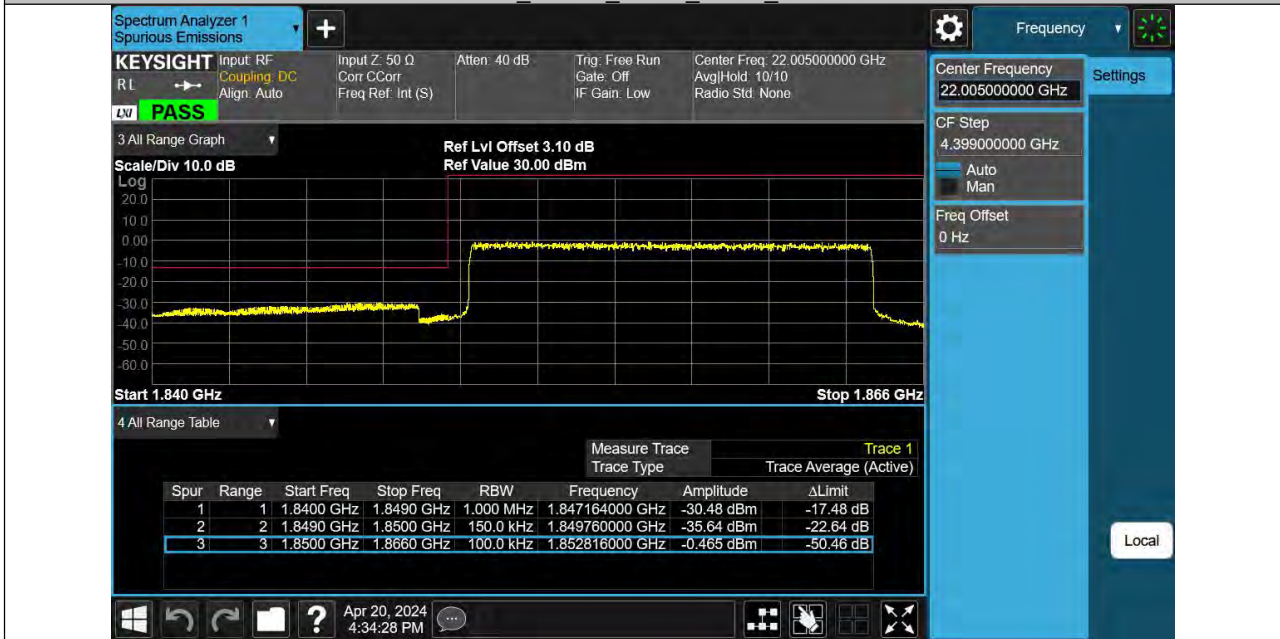

Band25_10MHz_16QAM_26640_1RB#49

Band25_10MHz_16QAM_26640_50RB#0

BUREAU VERITAS

Reference No.: PSU-NQN2403180115RF06

Band25_15MHz_QPSK_26115_1RB#0

Band25_15MHz_QPSK_26115_75RB#0

BUREAU VERITAS

Reference No.: PSU-NQN2403180115RF06