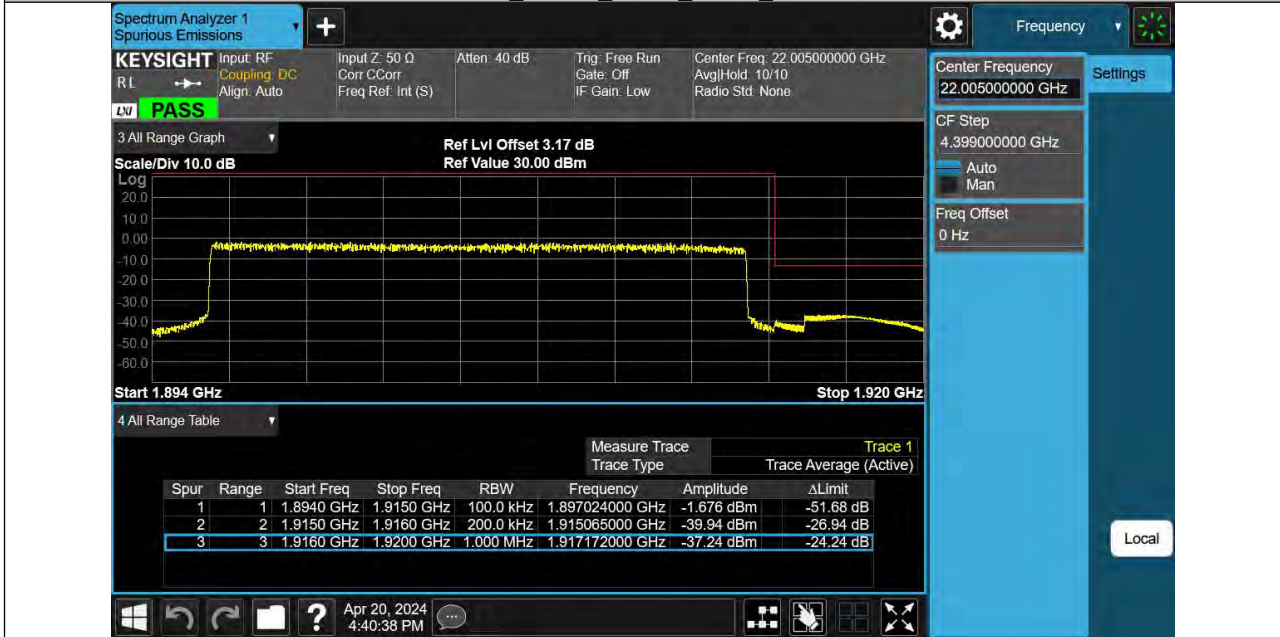

Band25_20MHz_QPSK_26590_100RB#0