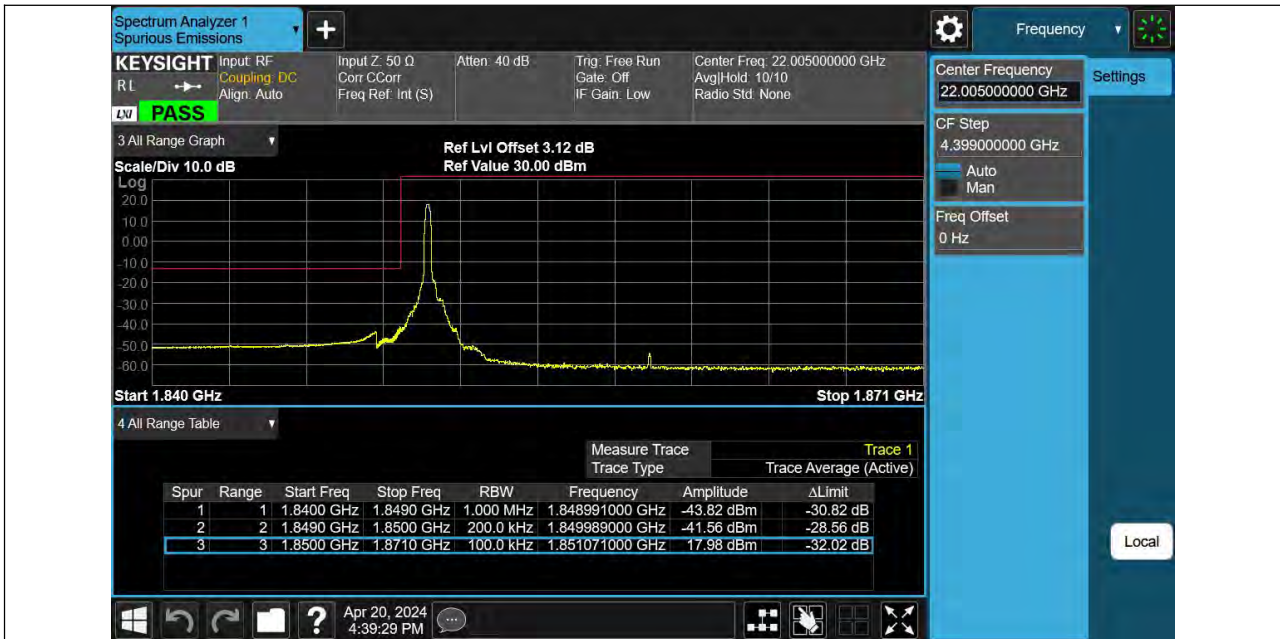

BUREAU VERITAS

Reference No.: PSU-NQN2403180115RF06

Band25_20MHz_16QAM_26140_1RB#0