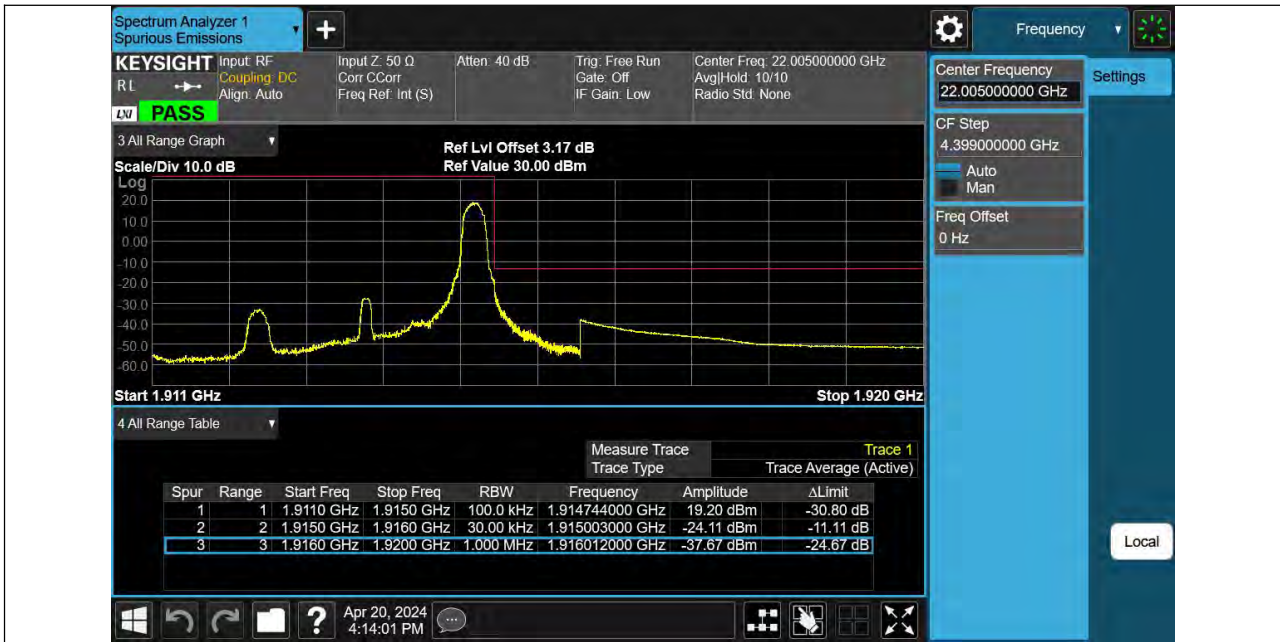

Band25 3MHz_QPSK_26055_15RB#0

BUREAU VERITAS

Reference No.: PSU-NQN2403180115RF06