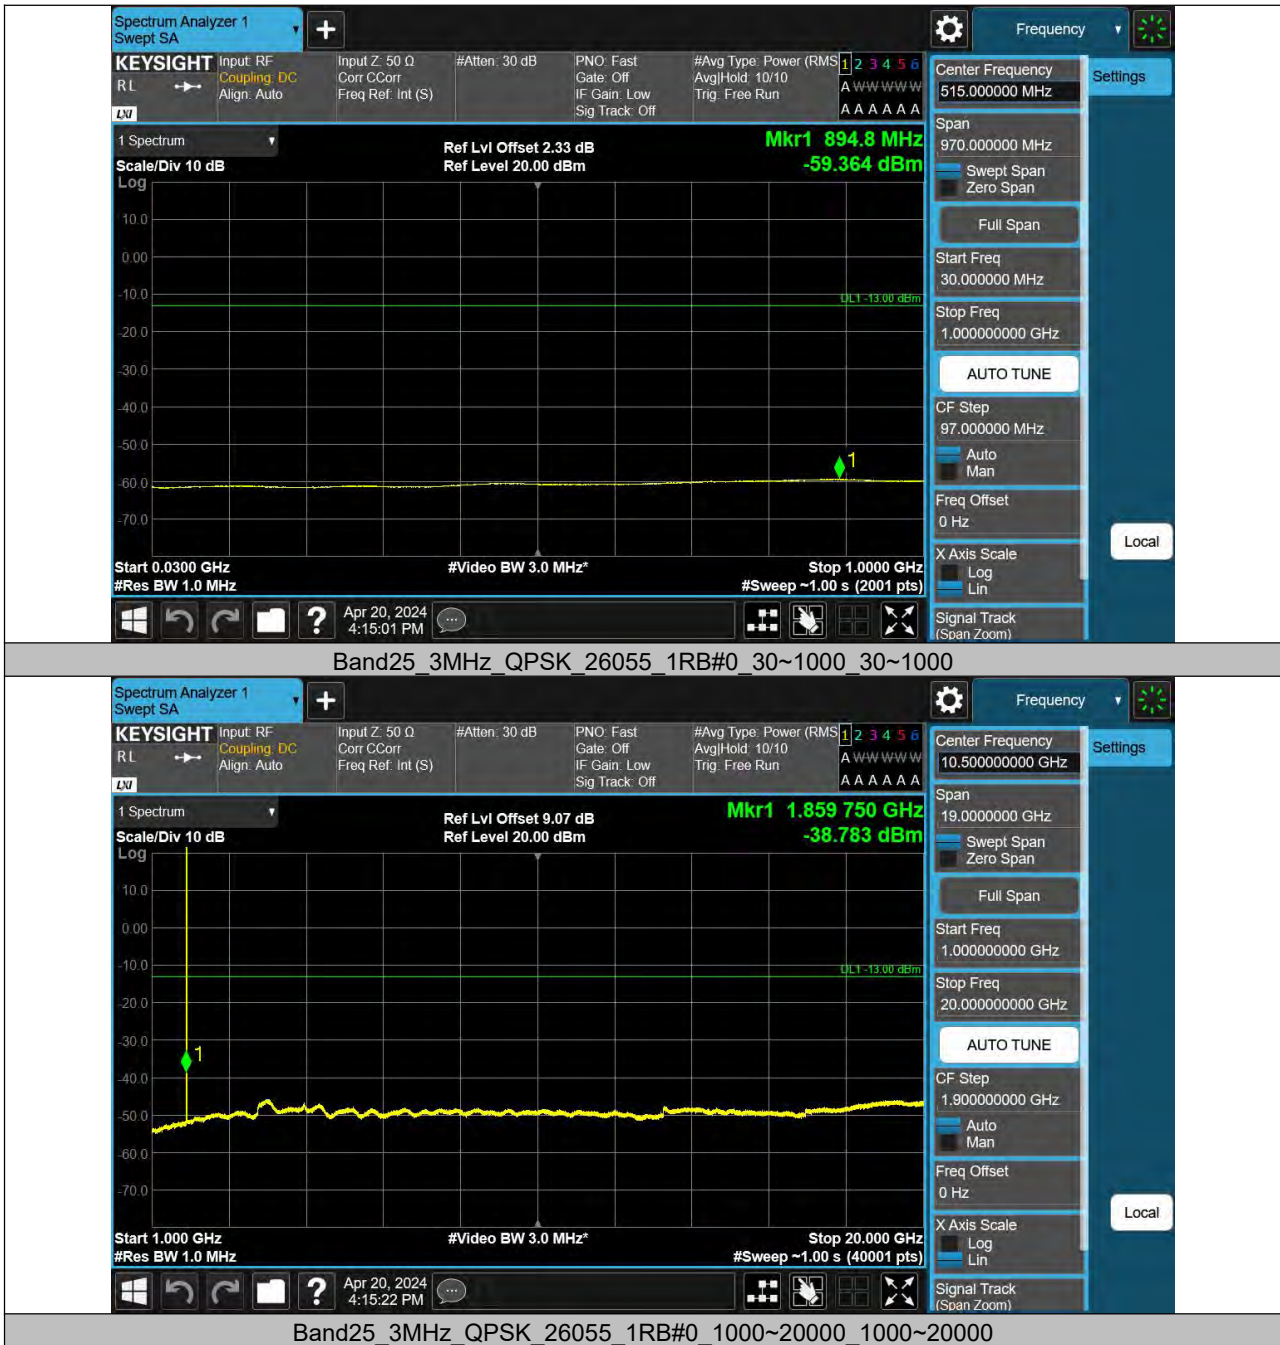

BUREAU VERITAS

Reference No.: PSU-NQN2403180115RF06