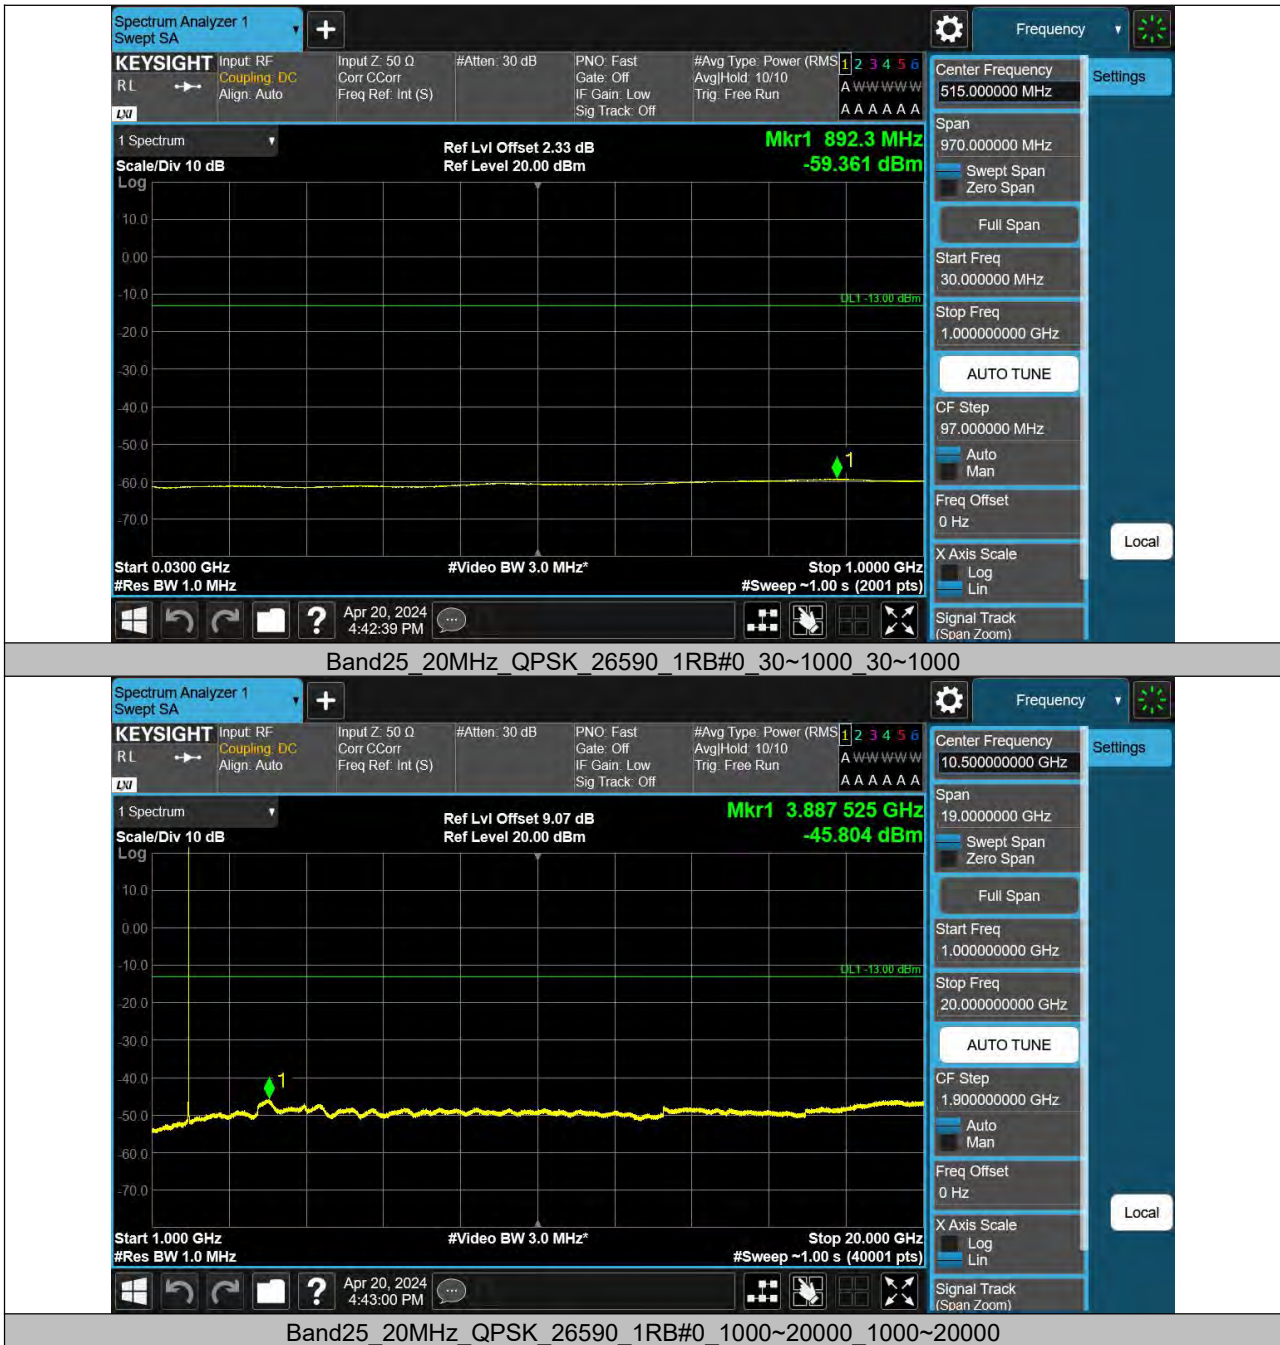

BUREAU VERITAS

Reference No.: PSU-NQN2403180115RF06