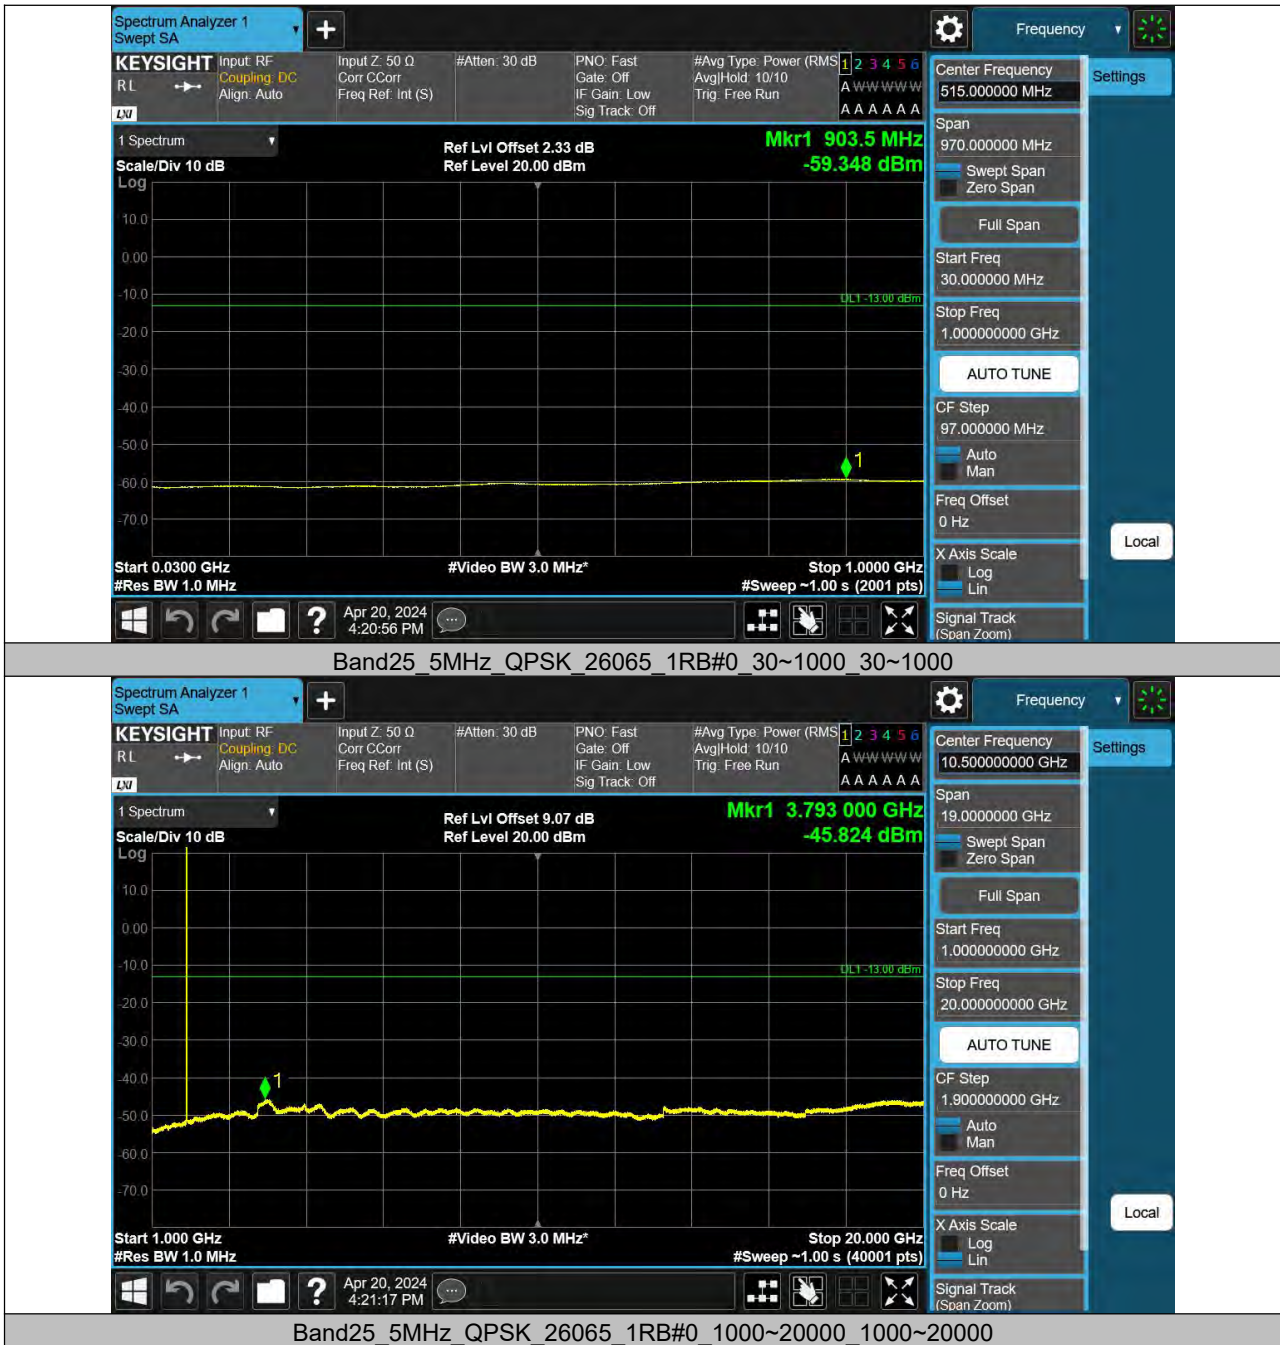

BUREAU VERITAS

Reference No.: PSU-NQN2403180115RF06