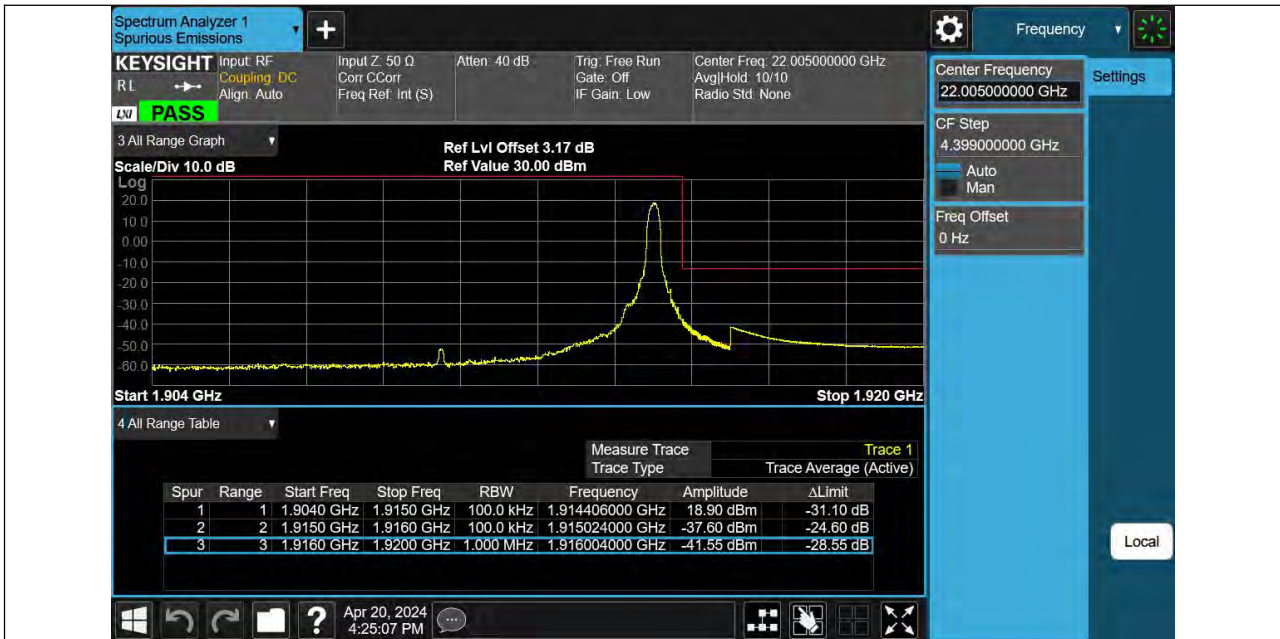

Band25 5MHz 16QAM 26665 1RB#24

Band25 5MHz 16QAM 26665 25RB#0

BUREAU VERITAS

Reference No.: PSU-NQN2403180115RF06

Band25_10MHz_QPSK_26090_1RB#0

Band25_10MHz_QPSK_26090_50RB#0

BUREAU VERITAS

Reference No.: PSU-NQN2403180115RF06