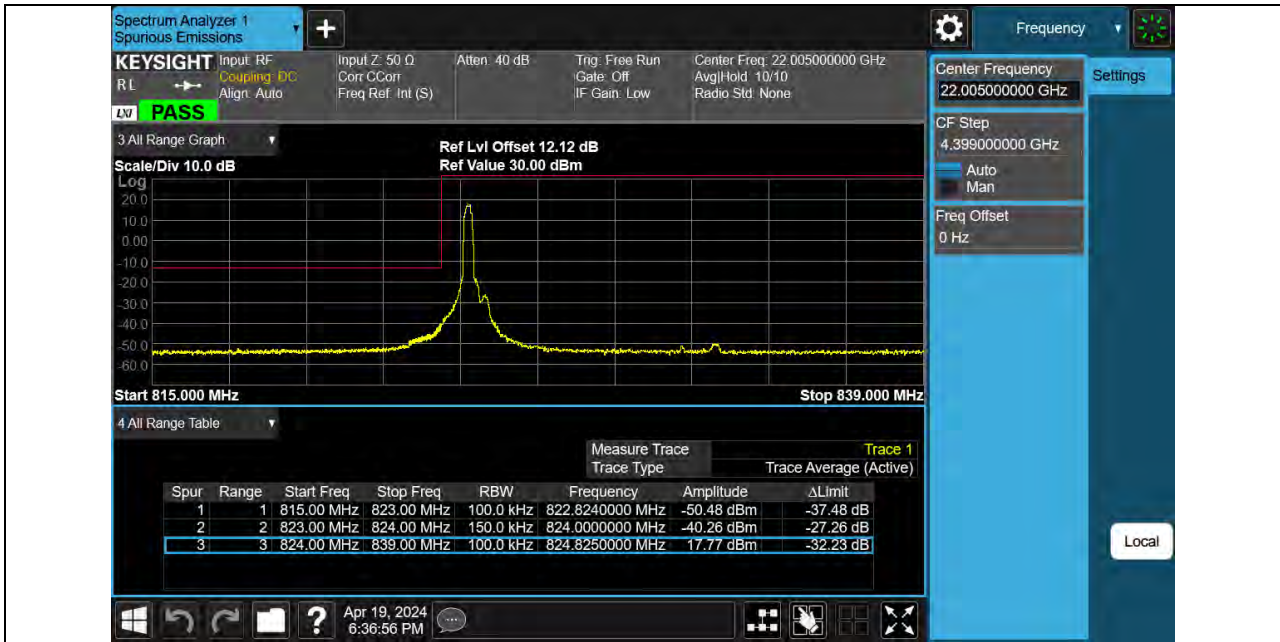

BUREAU VERITAS

Reference No.: PSU-NQN2403180115RF05

BUREAU VERITAS

Reference No.: PSU-NQN2403180115RF05

Band26 15MHz QPSK 26965 1RB#74

Band26 15MHz QPSK 26965 75RB#0

BUREAU VERITAS

Reference No.: PSU-NQN2403180115RF05