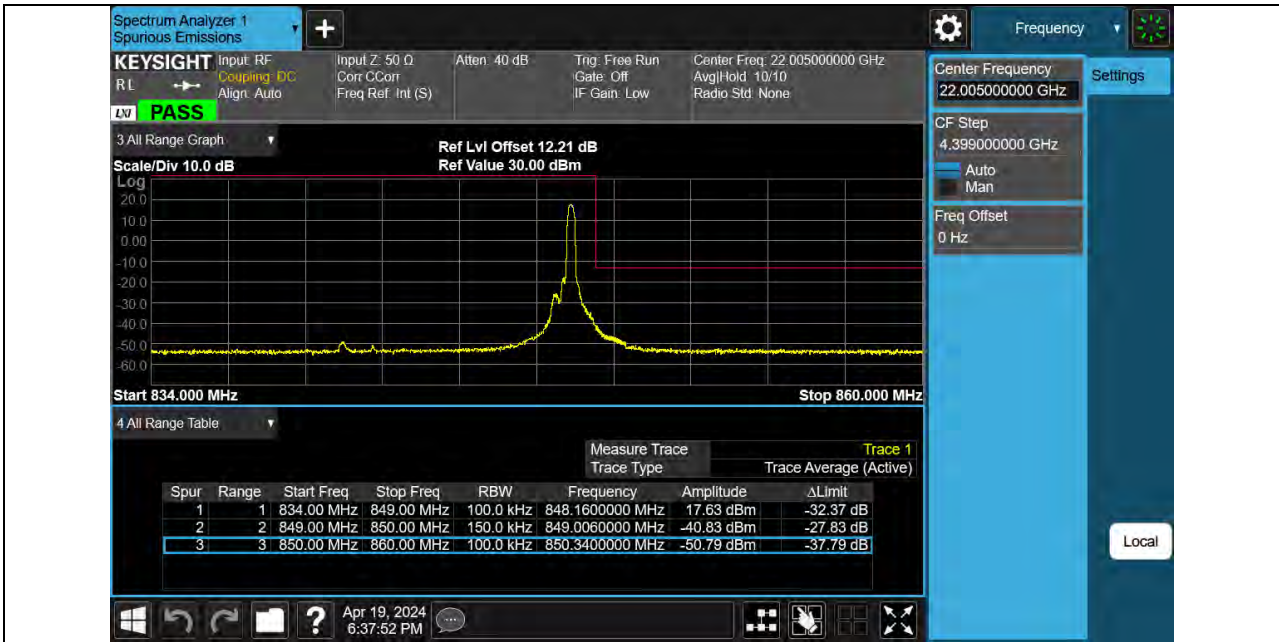

Band26 15MHz 16QAM 26865 75RB#0

BUREAU VERITAS

Reference No.: PSU-NQN2403180115RF05

Band26 15MHz 16QAM 26965 1RB#74