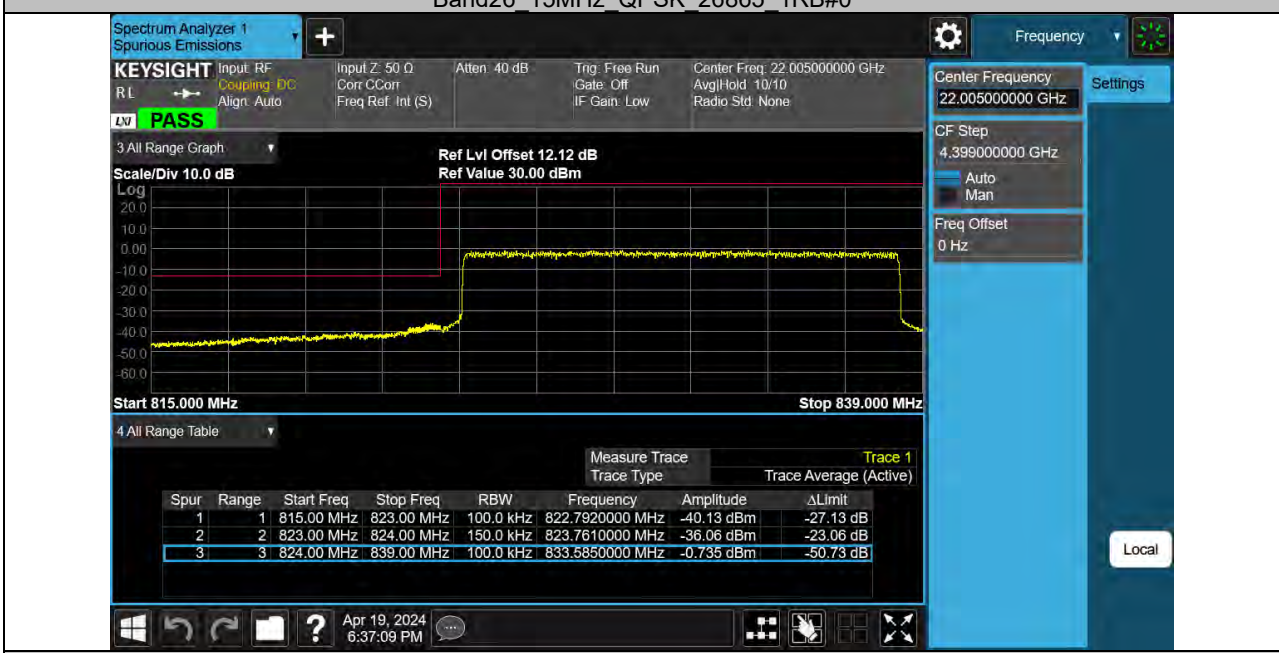

BUREAU VERITAS

Reference No.: PSU-NQN2403180115RF05

BUREAU VERITAS

Reference No.: PSU-NQN2403180115RF05

Band26 15MHz QPSK 26965 1RB#74

Band26 15MHz QPSK 26965 75RB#0

BUREAU VERITAS

Reference No.: PSU-NQN2403180115RF05