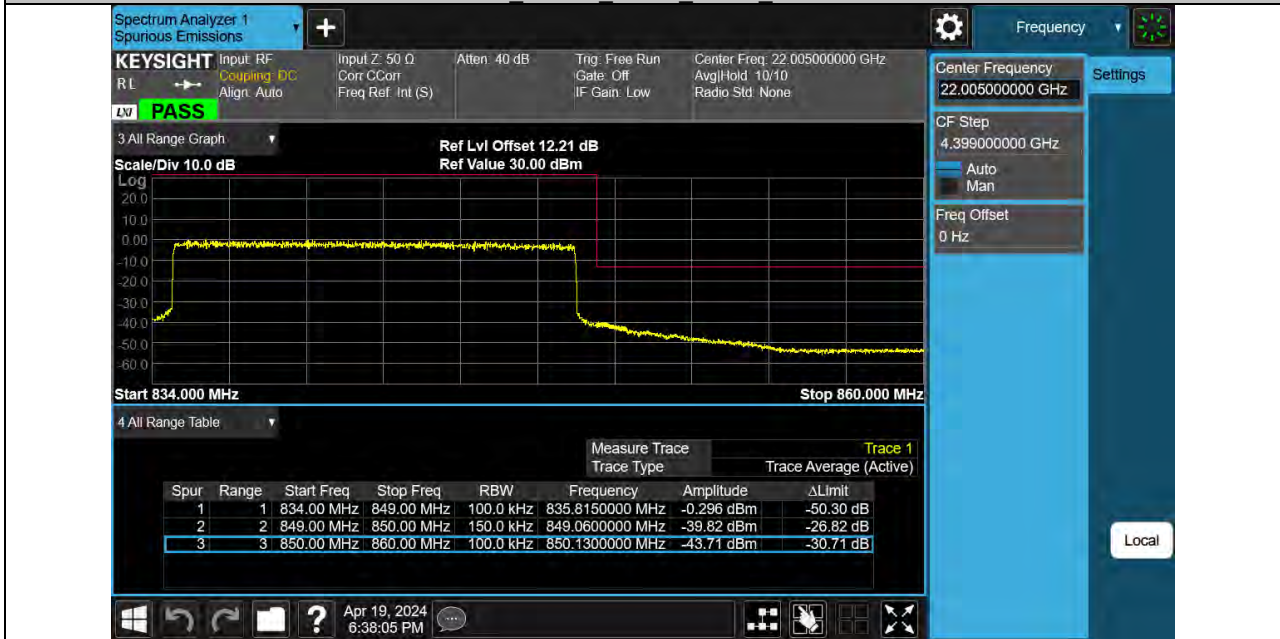

BUREAU VERITAS

Reference No.: PSU-NQN2403180115RF05

BUREAU VERITAS

Reference No.: PSU-NQN2403180115RF05

Band26 15MHz QPSK 26965 1RB#74

Band26 15MHz QPSK 26965 75RB#0

BUREAU VERITAS

Reference No.: PSU-NQN2403180115RF05