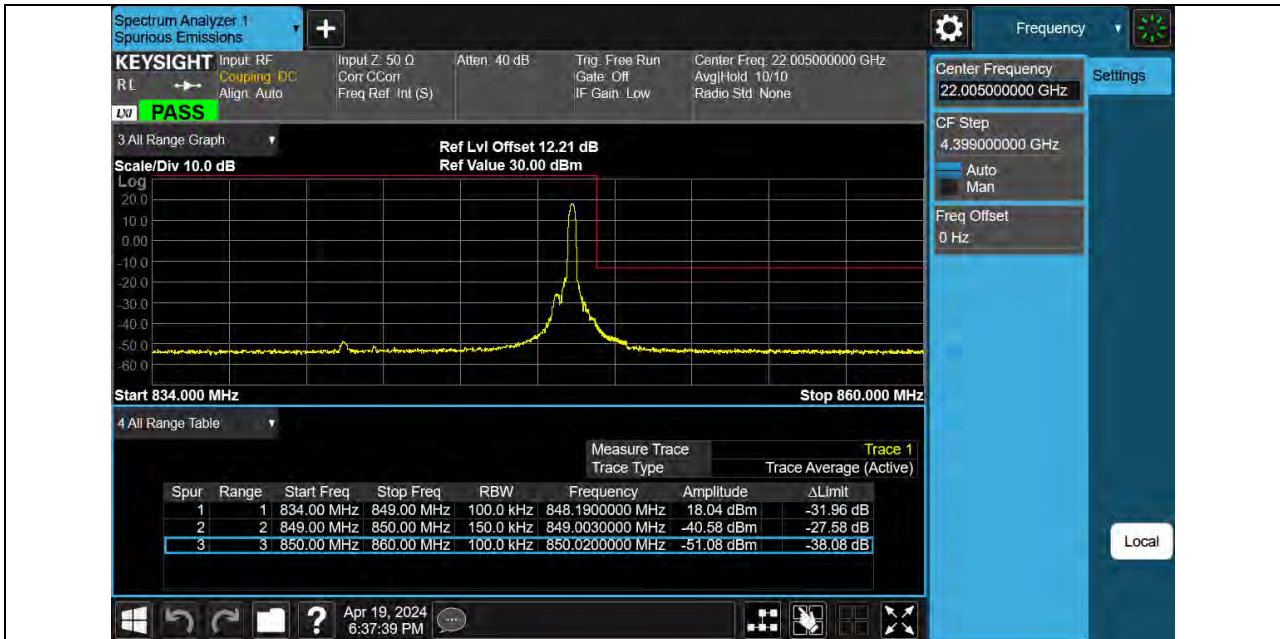

BUREAU VERITAS

Reference No.: PSU-NQN2403180115RF05

BUREAU VERITAS

Reference No.: PSU-NQN2403180115RF05

Band26 15MHz QPSK 26965 1RB#74

Band26 15MHz QPSK 26965 75RB#0

BUREAU VERITAS

Reference No.: PSU-NQN2403180115RF05