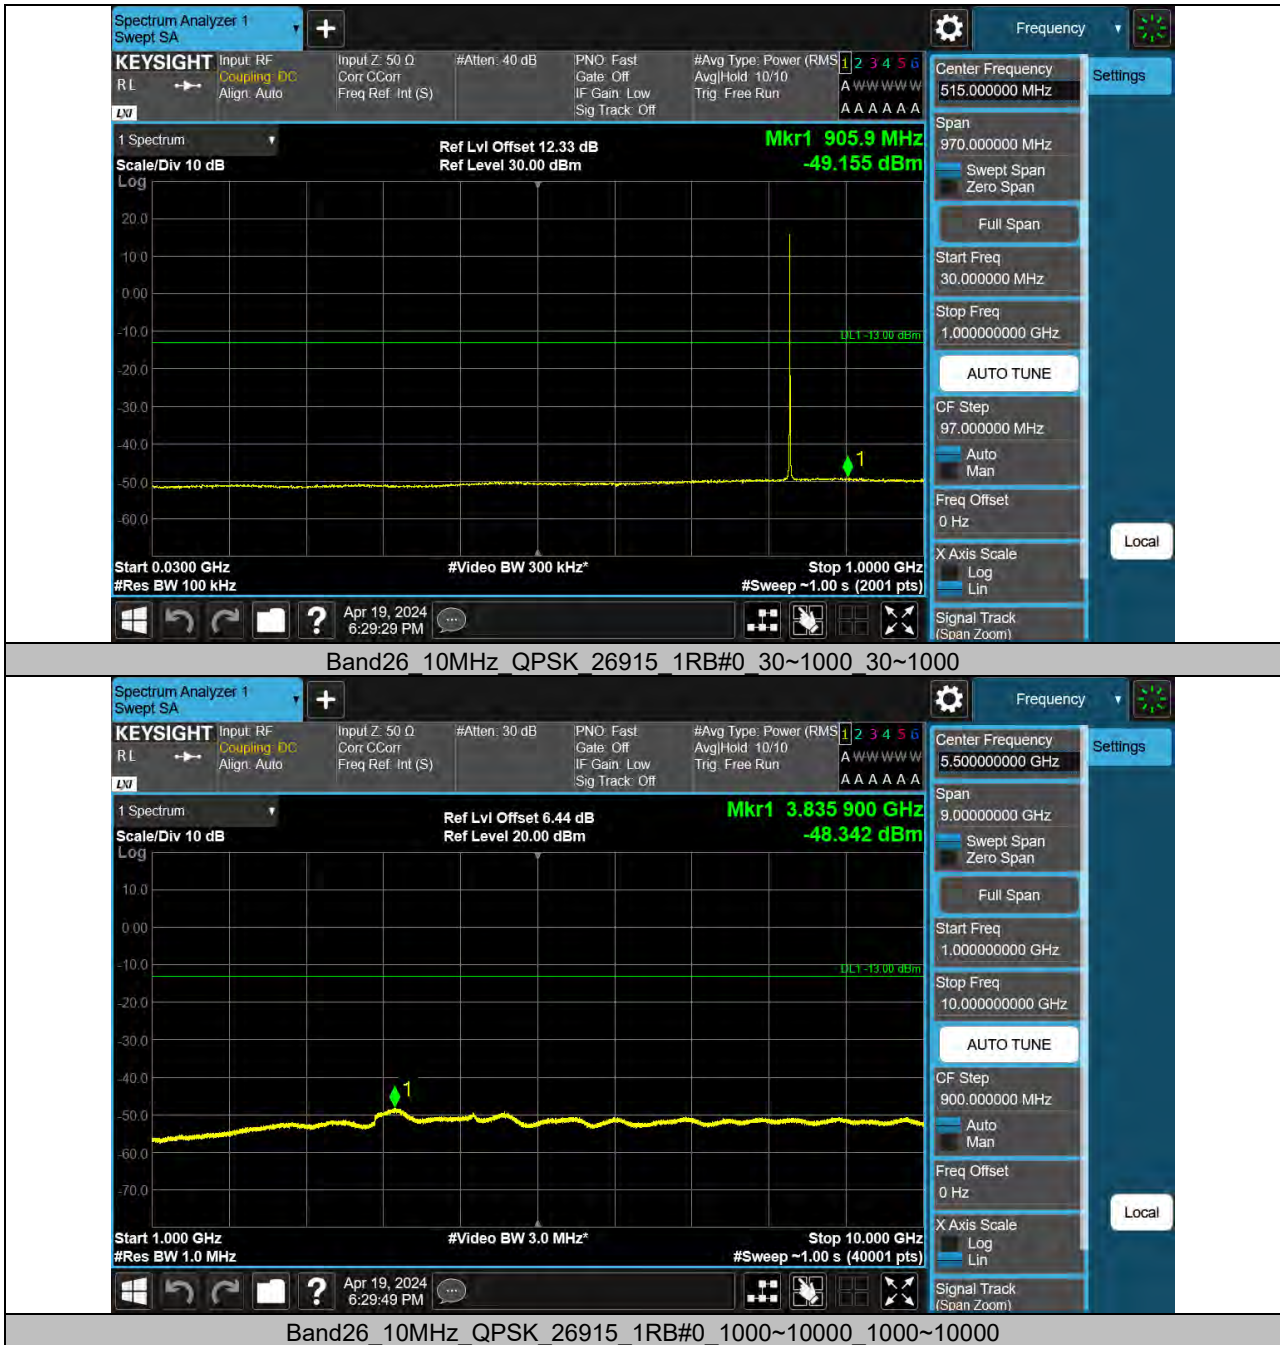

BUREAU VERITAS

Reference No.: PSU-NQN2403180115RF05