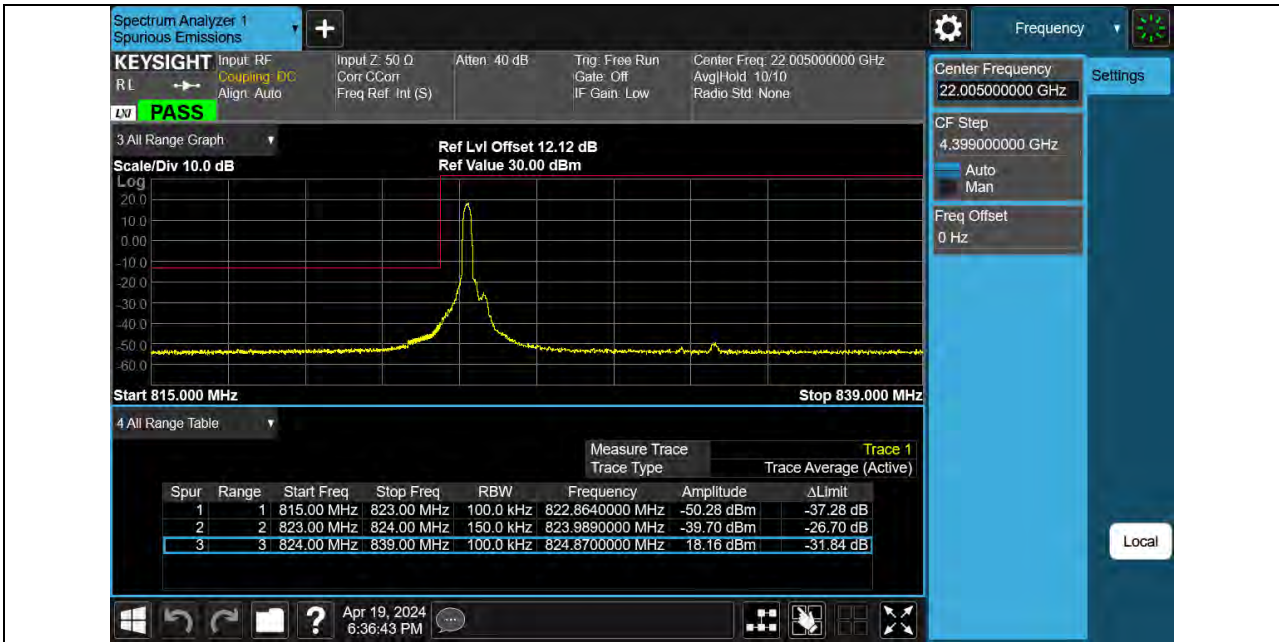

BUREAU VERITAS

Reference No.: PSU-NQN2403180115RF05

BUREAU VERITAS

Reference No.: PSU-NQN2403180115RF05

Band26 15MHz QPSK 26965 1RB#74

Band26 15MHz QPSK 26965 75RB#0

BUREAU VERITAS

Reference No.: PSU-NQN2403180115RF05