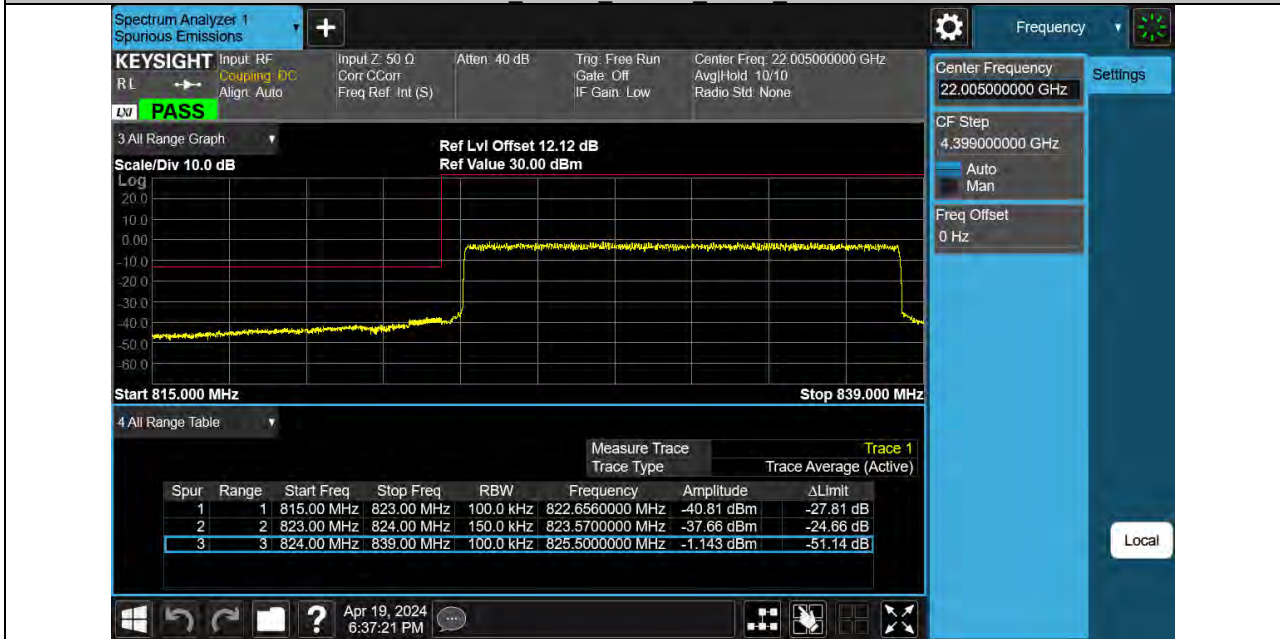

Band26 15MHz 16QAM 26865 1RB#0

Band26 15MHz 16QAM 26865 75RB#0