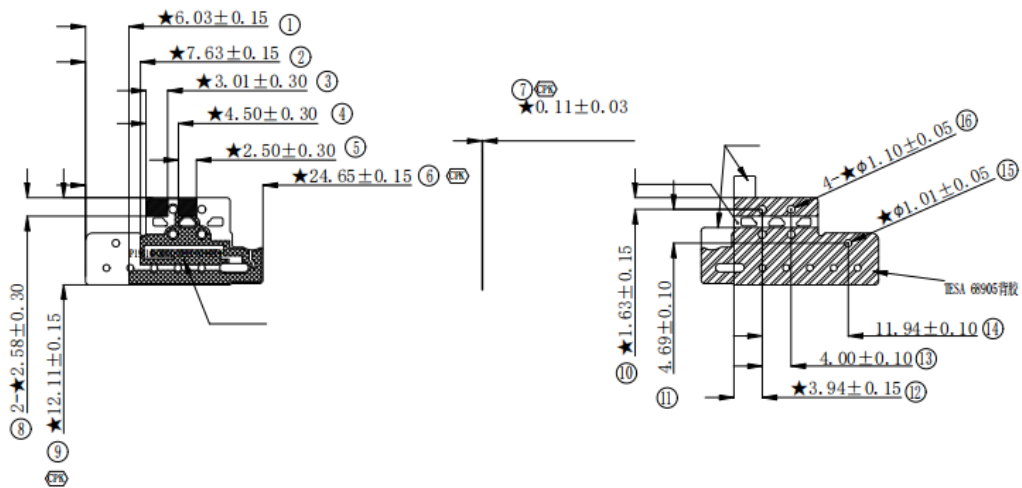

## 1. Antenna location

### 4. 3IN1- antenna:

Antenna type: PIFA

Manufacturers: innowave

Dimension: 24.65\*12.11\*0.11mm