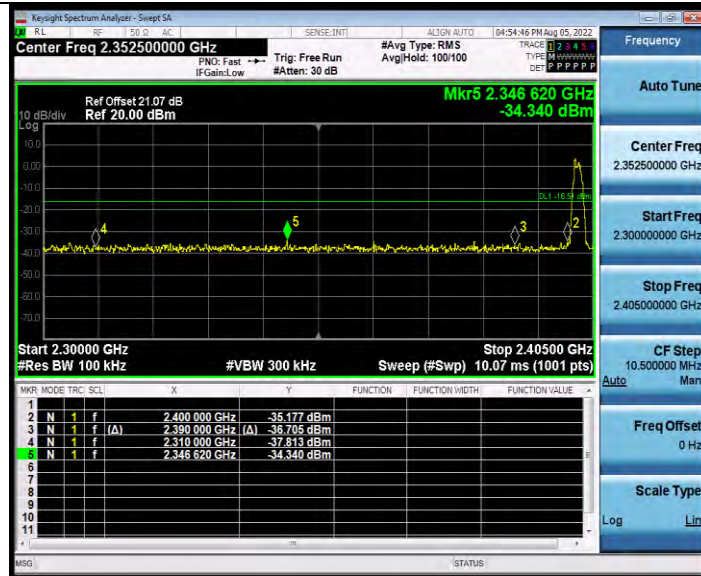

BLE_1M_Ant1_High_2480

BLE_2M_Ant1_Low_2402

**BUREAU
VERITAS**

Test Report No.: W7L-P24010017RF02

BLE_2M_Ant1_High_2480

BLE_500K_Ant1_Low_2402

**BUREAU
VERITAS**

Test Report No.: W7L-P24010017RF02