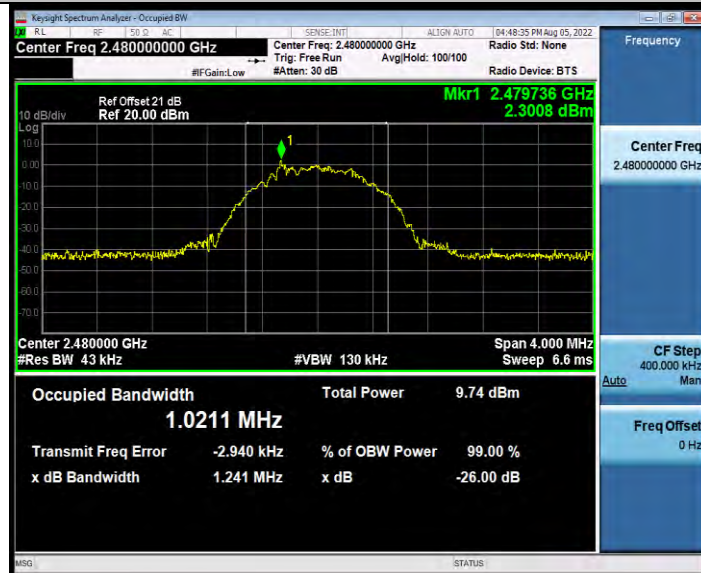

BLE_2M_Ant1_2402

BV 7Layers Communications Technology
(Shenzhen) Co., Ltd

Room B37, Warehouse A5, No.3 Chiwan 4th Road,
Zhaoshang Street, Nanshan District Shenzhen,
Guangdong, People's Republic of China

Tel: +86 755 8869 6566
Fax: +86 755 8869 6577
Email: customerservice.sw@bureauveritas.com