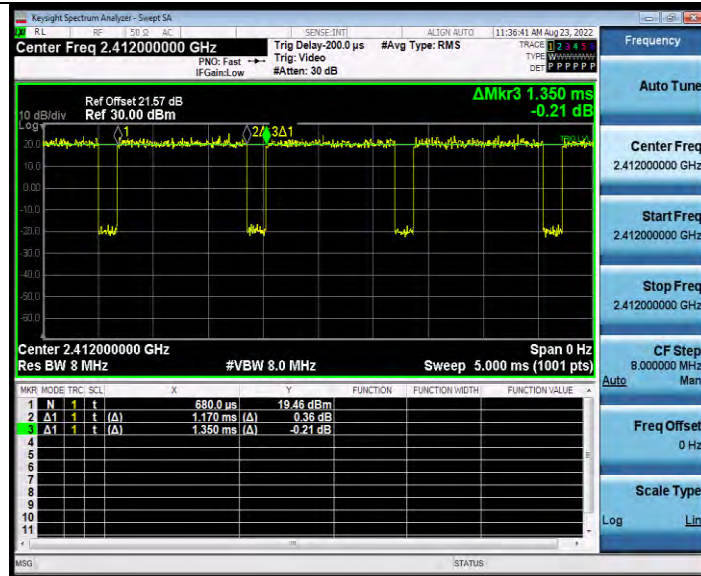

**BUREAU
VERITAS**

Test Report No.: W7L-P24010017RF02

11N20SISO_Ant1_2437