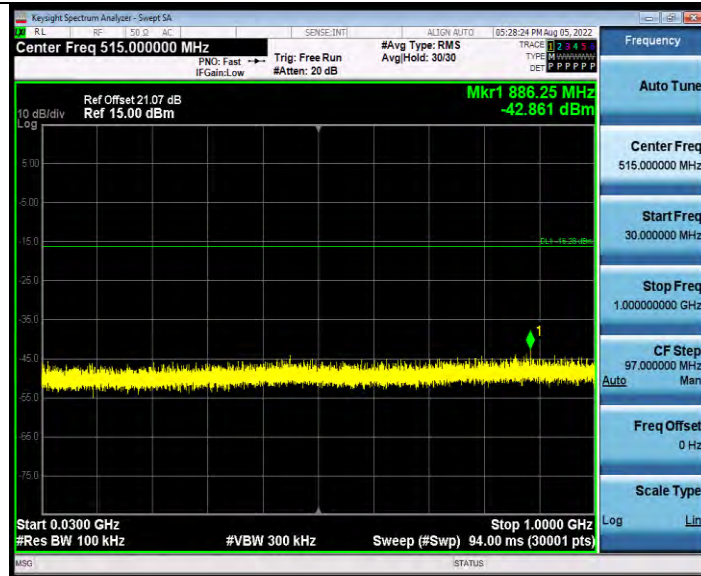

**BUREAU
VERITAS**

Test Report No.: W7L-P24010017RF02

BLE_500K_Ant1_2402_1000~26500