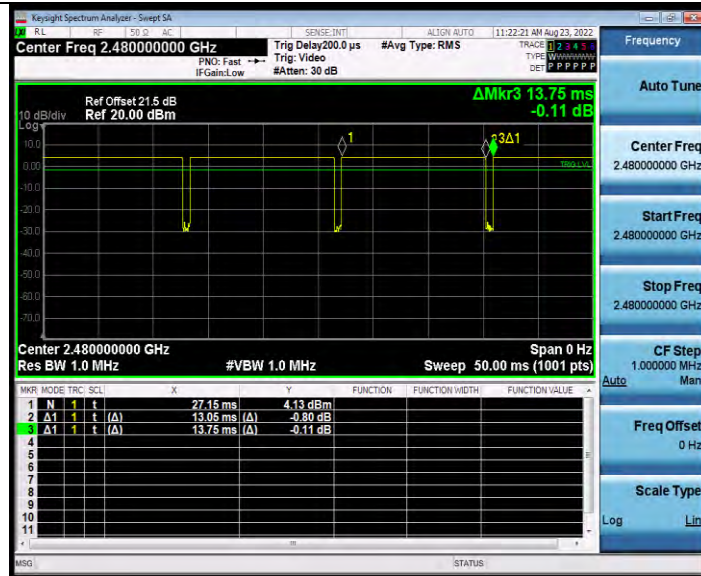

**BUREAU
VERITAS**

Test Report No.: W7L-P24010017RF02

BLE_1M_Ant1_2402