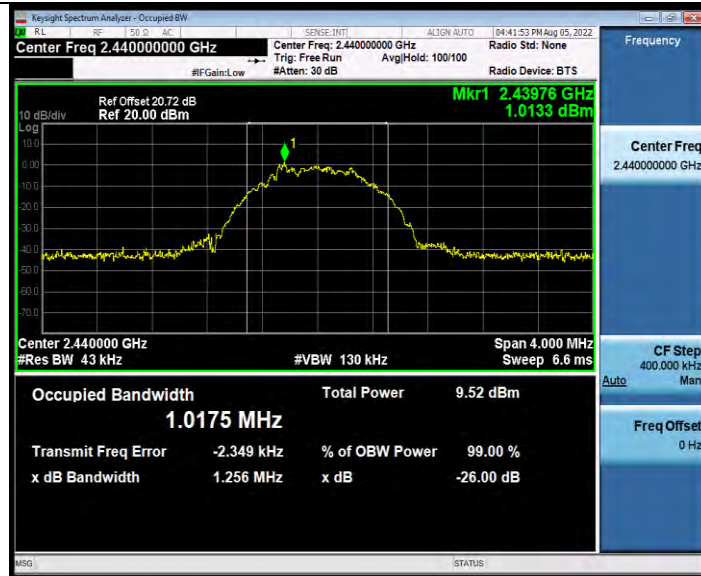

**BUREAU
VERITAS**

Test Report No.: W7L-P24010017RF02

BLE_1M_Ant1_2480