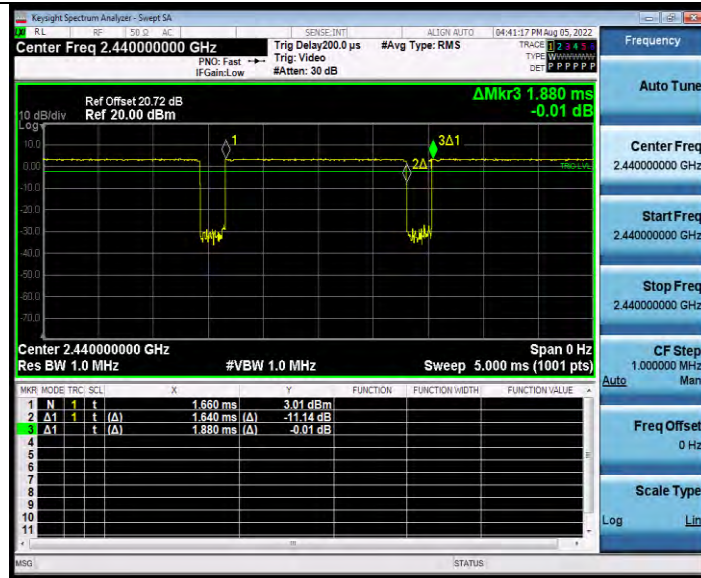

**BUREAU
VERITAS**

Test Report No.: W7L-P24010017RF02

BLE_1M_Ant1_2480