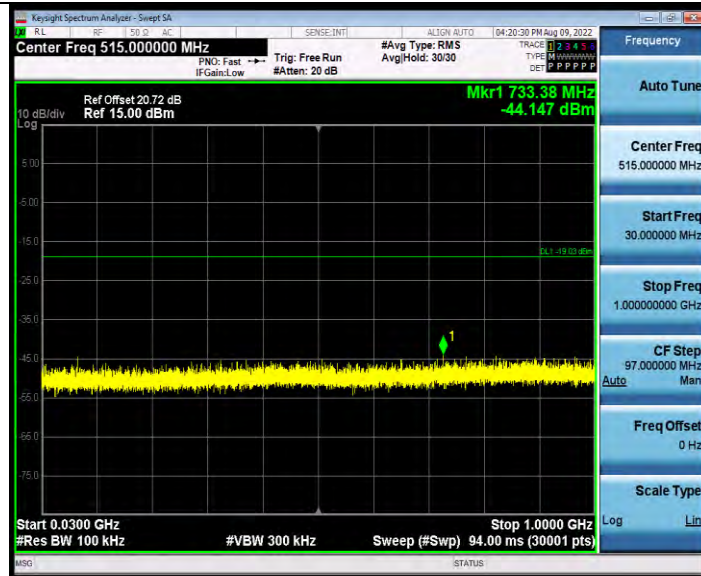

**BUREAU
VERITAS**

Test Report No.: W7L-P24010017RF02

11N40SISO_Ant1_2437_1000~26500

11N40SISO_Ant1_2452_30~1000

BV 7Layers Communications Technology
(Shenzhen) Co., Ltd

Room B37, Warehouse A5, No.3 Chiwan 4th Road,
Zhaoshang Street, Nanshan District Shenzhen,
Guangdong, People's Republic of China