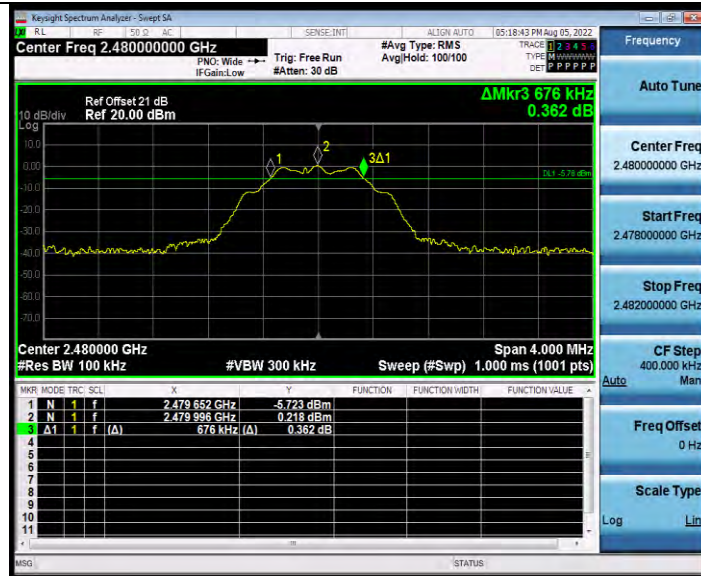

BUREAU VERITAS

Test Report No.: W7L-P24010017RF02

TEST GRAPHS

BLE_125K_Ant1_2402

BLE_125K_Ant1_2440

BLE_125K_Ant1_2480

**BUREAU
VERITAS**

Test Report No.: W7L-P24010017RF02