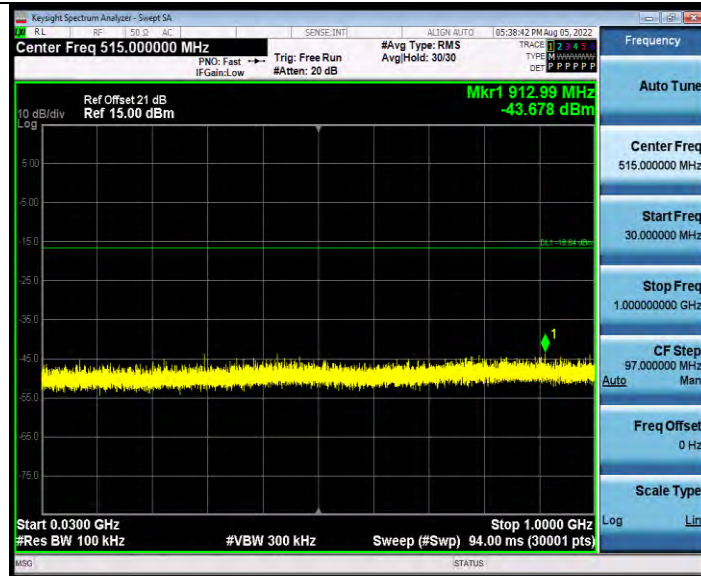

**BUREAU
VERITAS**

Test Report No.: W7L-P24010017RF02

BLE_500K_Ant1_2480_1000~26500