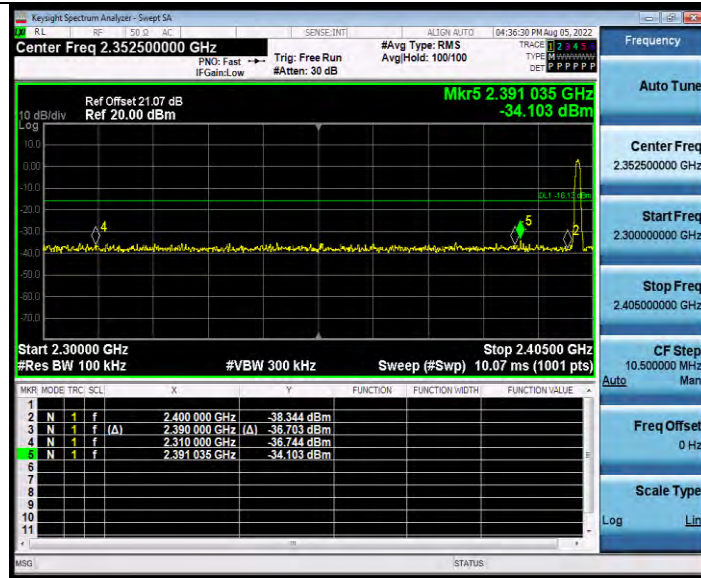

**BUREAU
VERITAS**

Test Report No.: W7L-P24010017RF02

TEST GRAPHS

BLE_125K_Ant1_Low_2402

BLE_125K_Ant1_High_2480

BLE_1M_Ant1_Low_2402

BUREAU VERITAS

Test Report No.: W7L-P24010017RF02