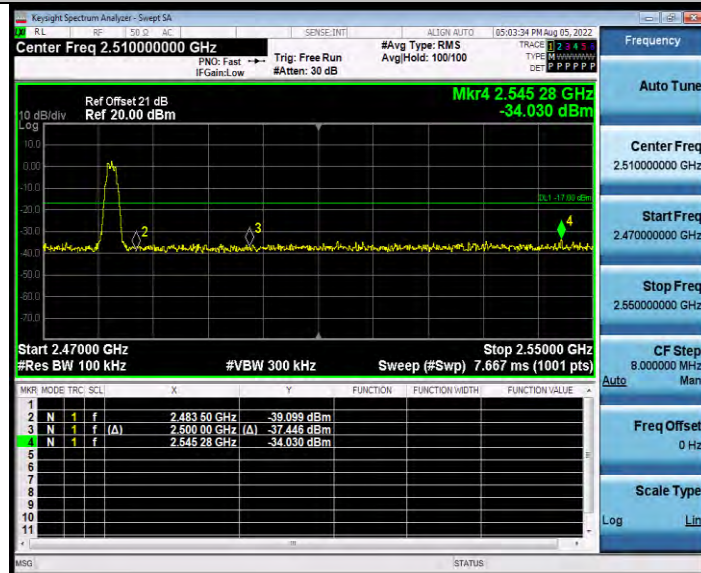

BLE_1M_Ant1_High_2480

BLE_2M_Ant1_Low_2402

**BUREAU
VERITAS**

Test Report No.: W7L-P24010017RF02

BLE_2M_Ant1_High_2480

BLE_500K_Ant1_Low_2402

**BUREAU
VERITAS**

Test Report No.: W7L-P24010017RF02