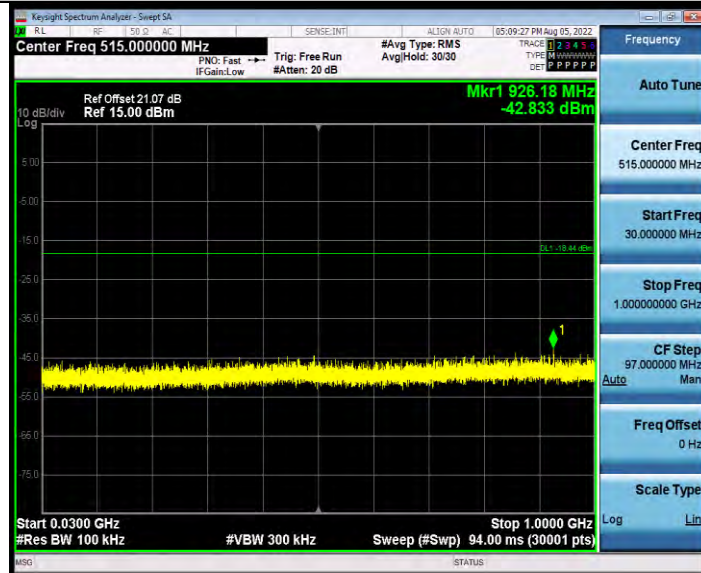

TEST GRAPHS

BLE_125K_Ant1_2402_30~1000

BLE_125K_Ant1_2402_1000~26500