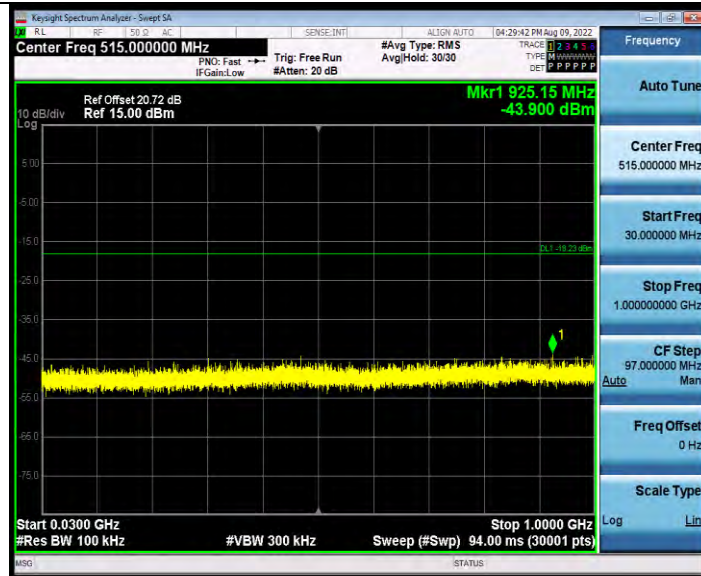

**BUREAU
VERITAS**

Test Report No.: W7L-P24010017RF02