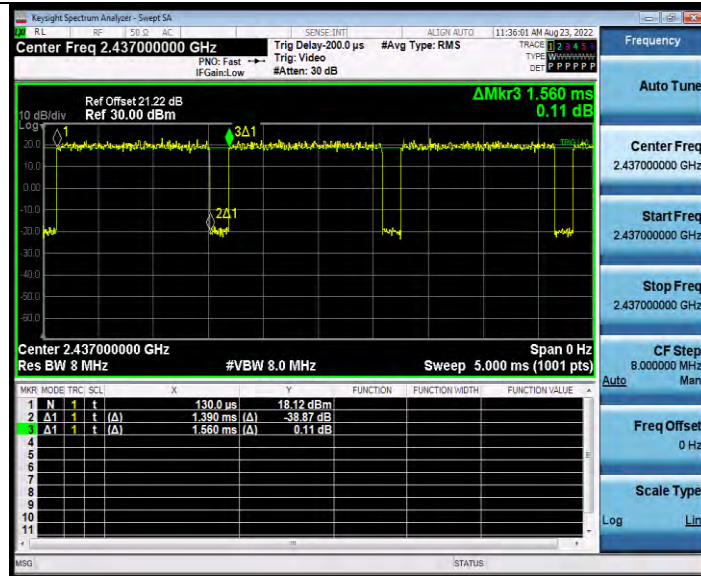

BUREAU VERITAS

Test Report No.: W7L-P24010017RF02

11G_Ant1_2462

11N20SISO_Ant1_2412

BV 7Layers Communications Technology (Shenzhen) Co., Ltd

Room B37, Warehouse A5, No.3 Chiwan 4th Road, Zhaoshang Street, Nanshan District Shenzhen, Guangdong, People's Republic of China