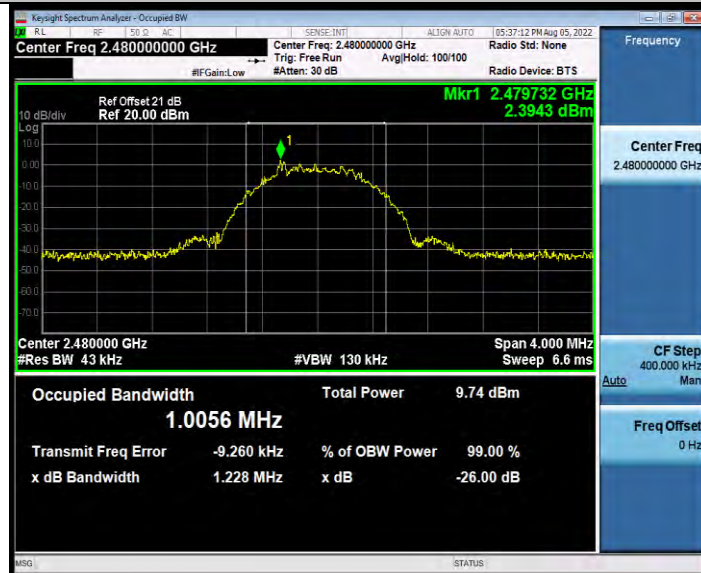

**BUREAU
VERITAS**

Test Report No.: W7L-P24010017RF02

BLE_500K_Ant1_2480

MAXIMUM CONDUCTED OUTPUT POWER

TEST RESULT PEAK

TestMode	Antenna	Frequency[MHz]	Conducted Peak Power[dBm]	Conducted Peak Power[mW]	Conducted Limit[dBm]	Verdict	Power setting
BLE_125K	Ant1	2402	3.58	2.28	≤30	PASS	Default
		2440	3.74	2.37	≤30	PASS	Default
		2480	3.50	2.24	≤30	PASS	Default
BLE_1M	Ant1	2402	4.44	2.78	≤30	PASS	Default
		2440	4.50	2.82	≤30	PASS	Default
		2480	4.24	2.65	≤30	PASS	Default
BLE_2M	Ant1	2402	3.90	2.45	≤30	PASS	Default
		2440	4.00	2.51	≤30	PASS	Default
		2480	3.75	2.37	≤30	PASS	Default
BLE_500K	Ant1	2402	3.85	2.43	≤30	PASS	Default
		2440	3.98	2.5	≤30	PASS	Default
		2480	3.70	2.34	≤30	PASS	Default