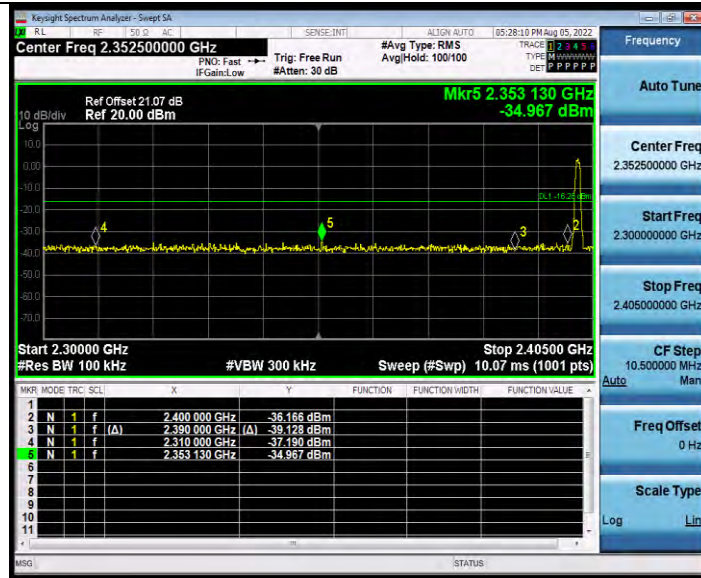

BLE_1M_Ant1_High_2480

BLE_2M_Ant1_Low_2402

**BUREAU
VERITAS**

Test Report No.: W7L-P24010017RF02

BLE_2M_Ant1_High_2480

BLE_500K_Ant1_Low_2402

**BUREAU
VERITAS**

Test Report No.: W7L-P24010017RF02