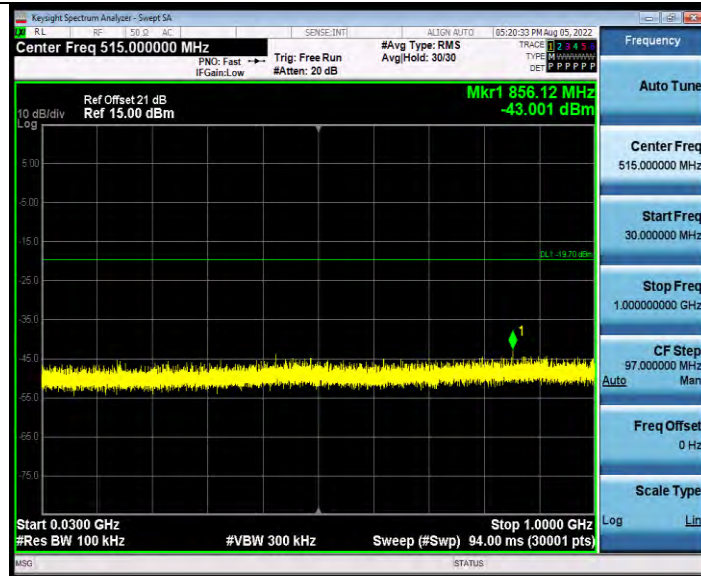

**BUREAU
VERITAS**

Test Report No.: W7L-P24010017RF02

BLE_125K_Ant1_2480_1000~26500