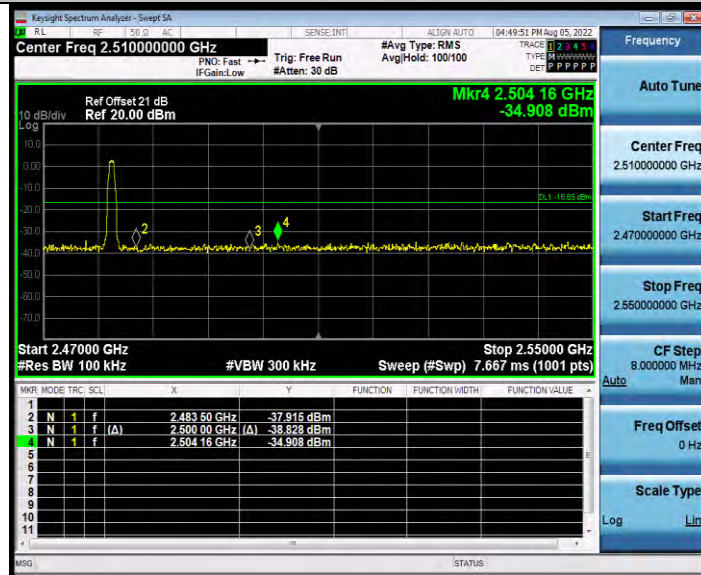

BLE_2M_Ant1_Low_2402