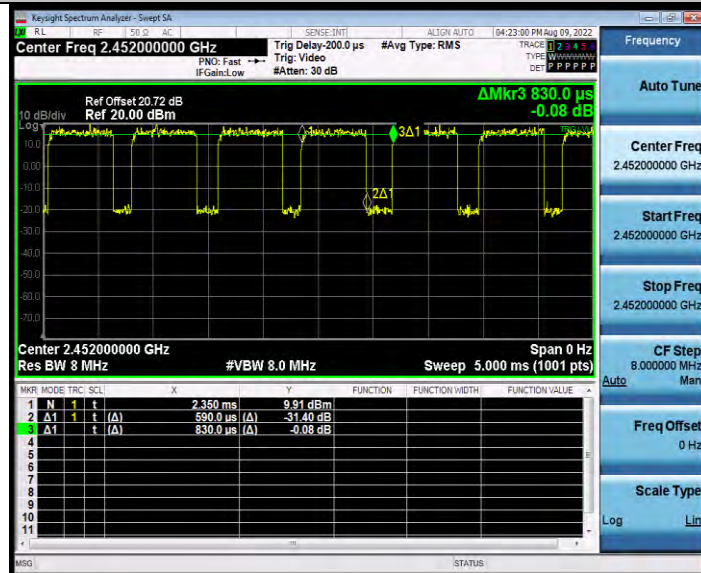

11N40SISO_Ant1_2422

11N40SISO_Ant1_2437

**BUREAU
VERITAS**

Test Report No.: W7L-P24010017RF02

11N40SISO_Ant1_2452

7 Appendix 2 BLE

DTS BANDWIDTH

TEST RESULT