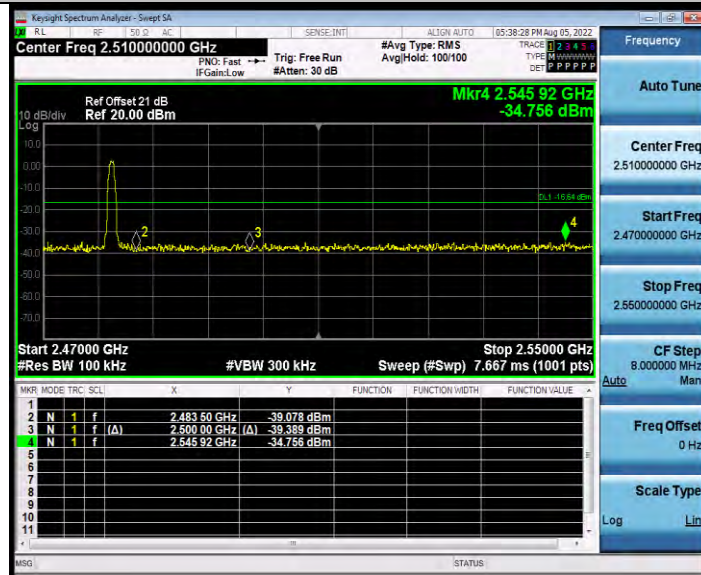

BV 7Layers Communications Technology
(Shenzhen) Co., Ltd

Room B37, Warehouse A5, No.3 Chiwan 4th Road,
Zhaoshang Street, Nanshan District Shenzhen,
Guangdong, People's Republic of China

Tel: +86 755 8869 6566
Fax: +86 755 8869 6577
Email: customerservice.sw@bureauveritas.com