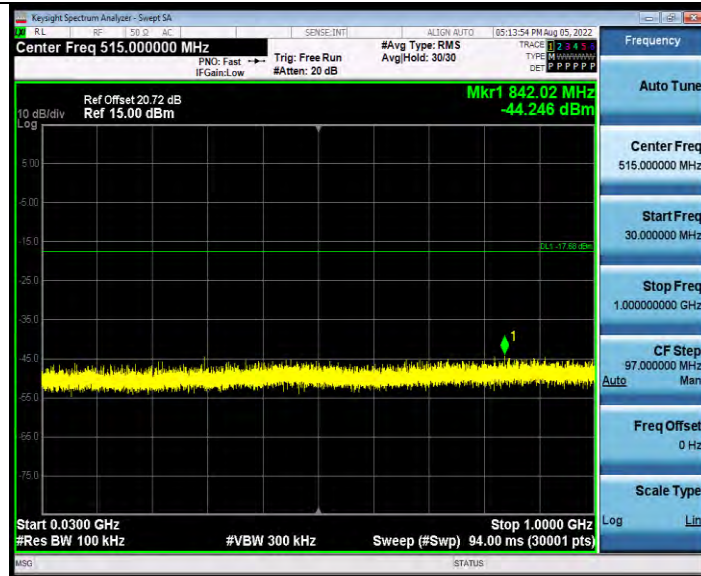

TEST GRAPHS

BLE_125K_Ant1_2402_30~1000

BLE_125K_Ant1_2402_1000~26500

BLE_125K_Ant1_2440_30~1000

**BUREAU
VERITAS**

Test Report No.: W7L-P24010017RF02

BLE_125K_Ant1_2440_1000~26500

BLE_125K_Ant1_2480_30~1000