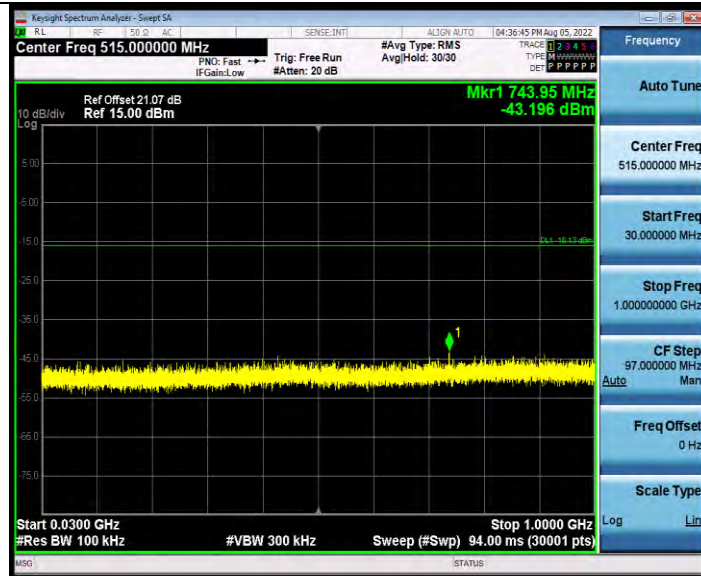

**BUREAU
VERITAS**

Test Report No.: W7L-P24010017RF02

BLE_1M_Ant1_2402_1000~26500