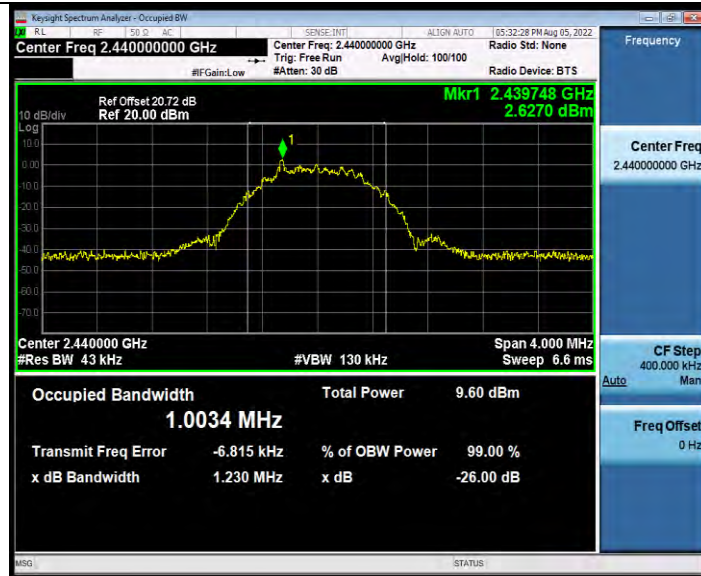

**BUREAU
VERITAS**

Test Report No.: W7L-P24010017RF02

BLE_500K_Ant1_2480

MAXIMUM CONDUCTED OUTPUT POWER

TEST RESULT PEAK

TestMode	Antenna	Frequency[MHz]	Conducted Peak Power[dBm]	Conducted Peak Power[mW]	Conducted Limit[dBm]	Verdict	Power setting
BLE_125K	Ant1	2402	3.58	2.28	≤30	PASS	Default
		2440	3.74	2.37	≤30	PASS	Default
		2480	3.50	2.24	≤30	PASS	Default
BLE_1M	Ant1	2402	4.44	2.78	≤30	PASS	Default
		2440	4.50	2.82	≤30	PASS	Default
		2480	4.24	2.65	≤30	PASS	Default
BLE_2M	Ant1	2402	3.90	2.45	≤30	PASS	Default
		2440	4.00	2.51	≤30	PASS	Default
		2480	3.75	2.37	≤30	PASS	Default
BLE_500K	Ant1	2402	3.85	2.43	≤30	PASS	Default
		2440	3.98	2.5	≤30	PASS	Default
		2480	3.70	2.34	≤30	PASS	Default