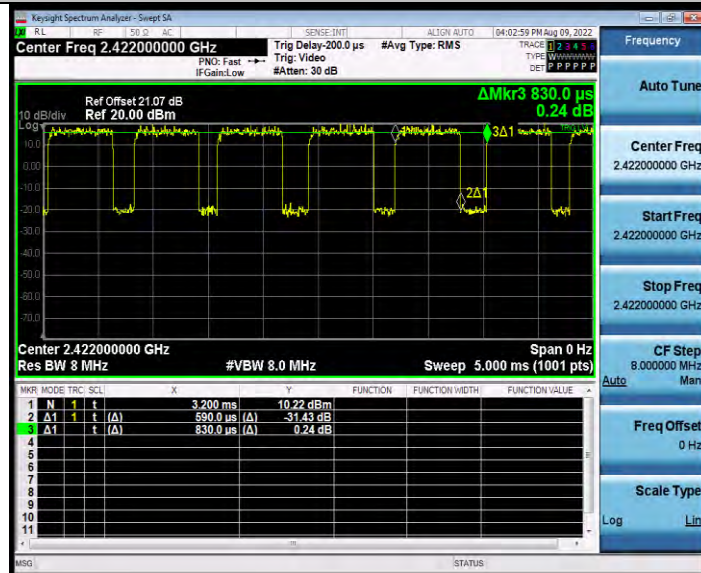

11N40SISO_Ant1_2422

11N40SISO_Ant1_2437

**BUREAU
VERITAS**

Test Report No.: W7L-P24010017RF02

11N40SISO_Ant1_2452

7 Appendix 2 BLE

DTS BANDWIDTH

TEST RESULT