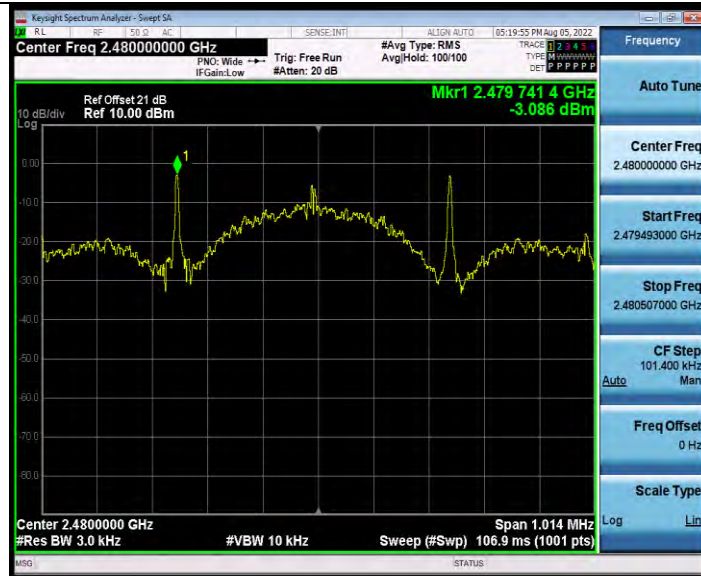

BUREAU VERITAS

Test Report No.: W7L-P24010017RF02

TEST GRAPHS

BLE_125K_Ant1_2402

BLE_125K_Ant1_2440

BLE_125K_Ant1_2480

**BUREAU
VERITAS**

Test Report No.: W7L-P24010017RF02