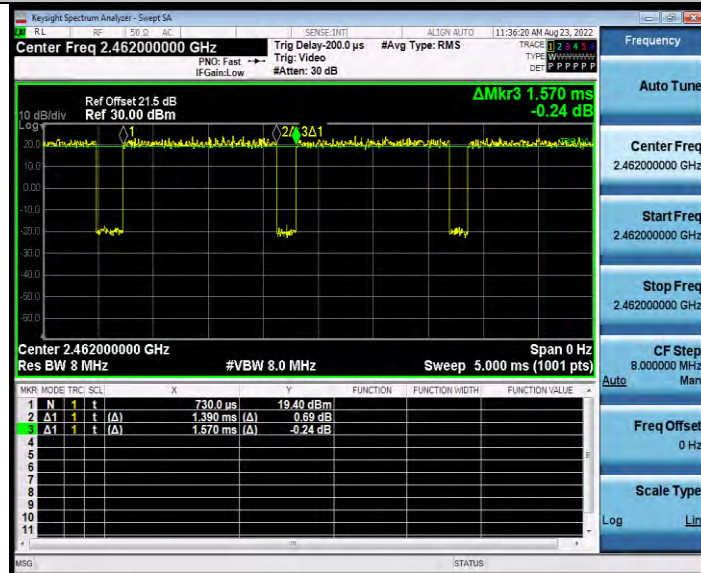

BUREAU VERITAS

Test Report No.: W7L-P24010017RF02

11G_Ant1_2462

11N20SISO_Ant1_2412

BV 7Layers Communications Technology (Shenzhen) Co., Ltd

Room B37, Warehouse A5, No.3 Chiwan 4th Road, Zhaoshang Street, Nanshan District Shenzhen, Guangdong, People's Republic of China