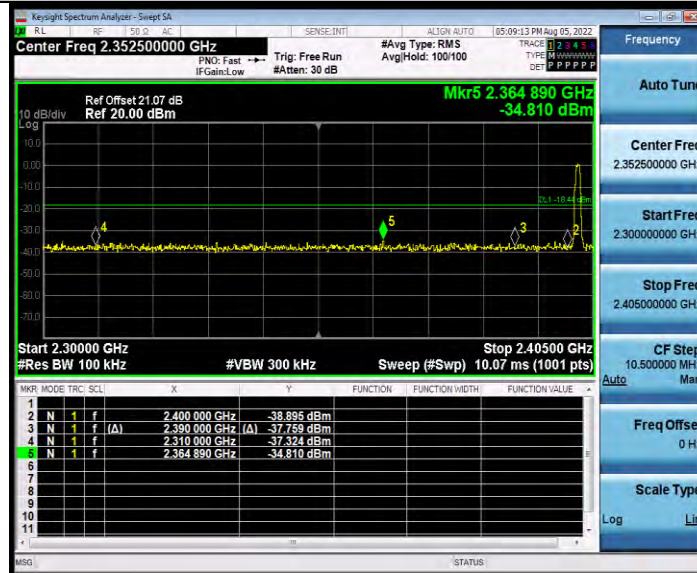

**BUREAU
VERITAS**

Test Report No.: W7L-P24010017RF02

TEST GRAPHS

BLE_125K_Ant1_Low_2402

BLE_125K_Ant1_High_2480