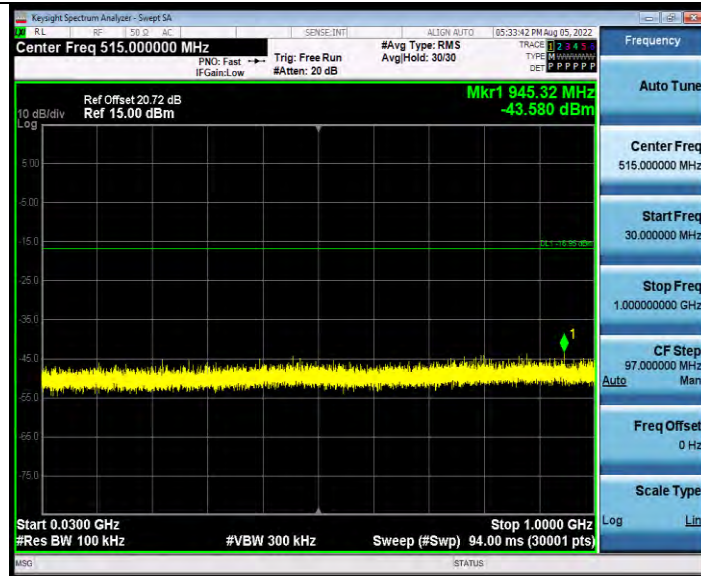

**BUREAU
VERITAS**

Test Report No.: W7L-P24010017RF02

BLE_500K_Ant1_2440_1000~26500