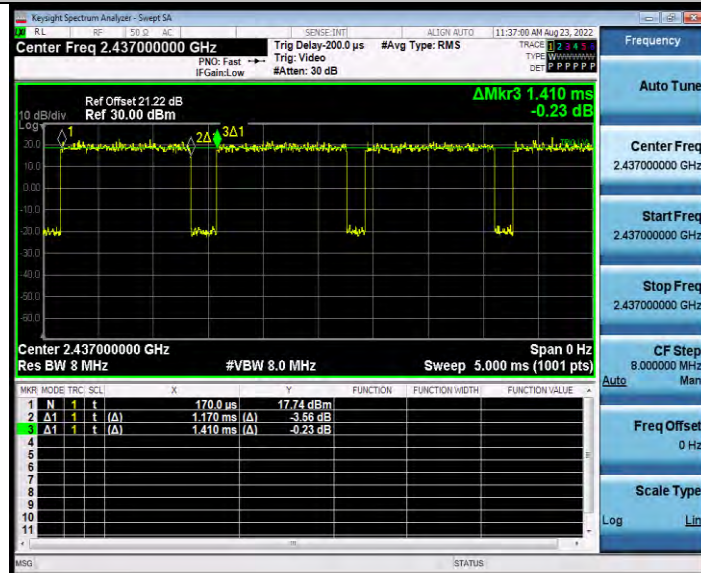

11N20SISO_Ant1_2462