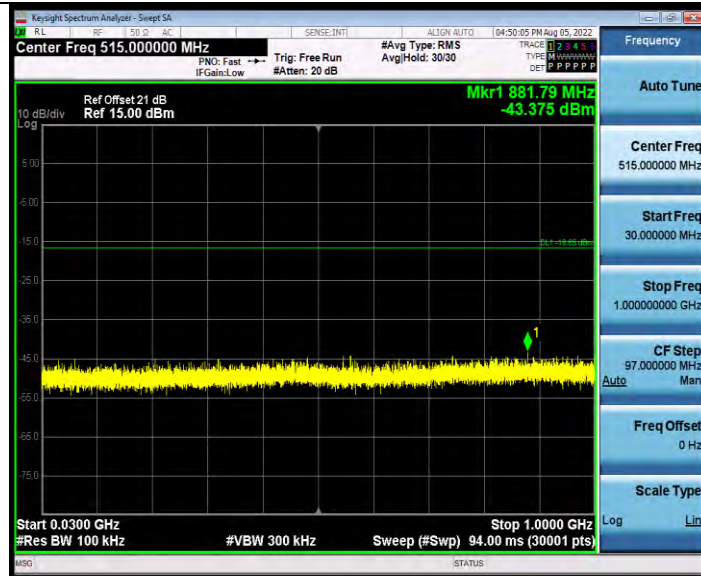

BUREAU VERITAS

Test Report No.: W7L-P24010017RF02

BLE_1M_Ant1_2480_1000~26500