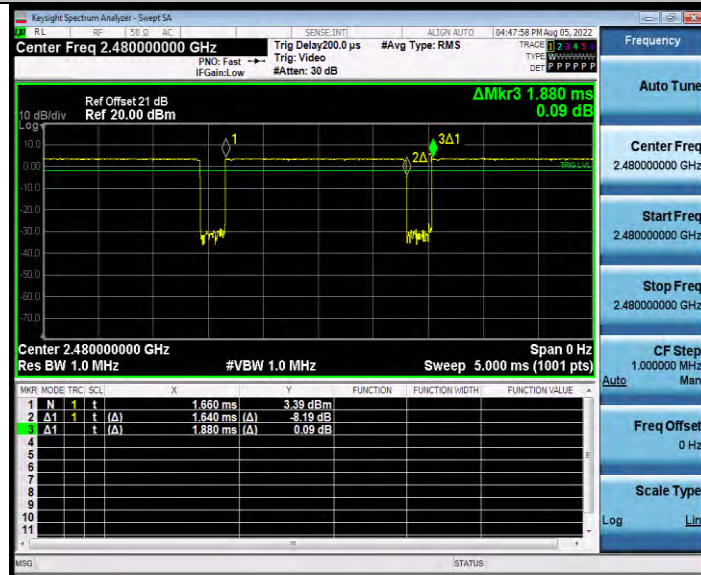

BLE_2M_Ant1_2402

BV 7Layers Communications Technology
(Shenzhen) Co., Ltd

Room B37, Warehouse A5, No.3 Chiwan 4th Road,
Zhaoshang Street, Nanshan District Shenzhen,
Guangdong, People's Republic of China

Tel: +86 755 8869 6566
Fax: +86 755 8869 6577
Email: customerservice.sw@bureauveritas.com