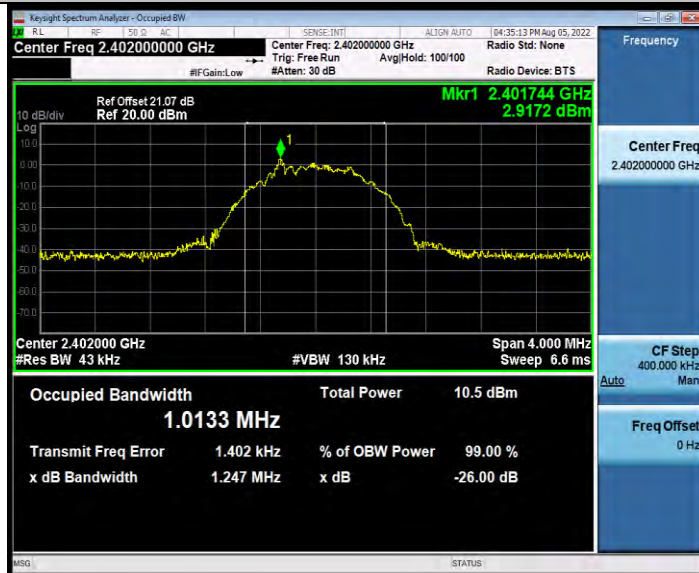

TEST GRAPHS

**BUREAU
VERITAS**

Test Report No.: W7L-P24010017RF02

BLE_1M_Ant1_2402

BLE_1M_Ant1_2440

BV 7Layers Communications Technology
(Shenzhen) Co., Ltd

Room B37, Warehouse A5, No.3 Chiwan 4th Road,
Zhaoshang Street, Nanshan District Shenzhen,
Guangdong, People's Republic of China