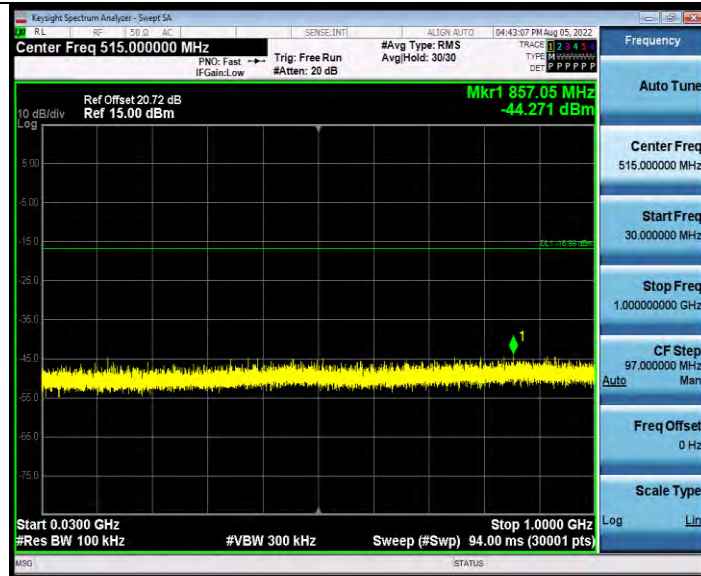

**BUREAU
VERITAS**

Test Report No.: W7L-P24010017RF02

BLE_1M_Ant1_2440_1000~26500