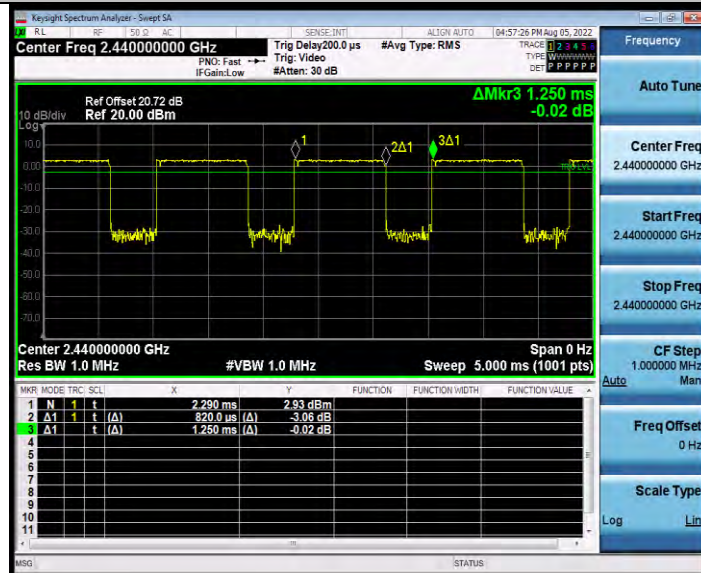

**BUREAU
VERITAS**

Test Report No.: W7L-P24010017RF02

BLE_2M_Ant1_2440

BLE_2M_Ant1_2480

BV 7Layers Communications Technology
(Shenzhen) Co., Ltd

Room B37, Warehouse A5, No.3 Chiwan 4th Road,
Zhaoshang Street, Nanshan District Shenzhen,
Guangdong, People's Republic of China