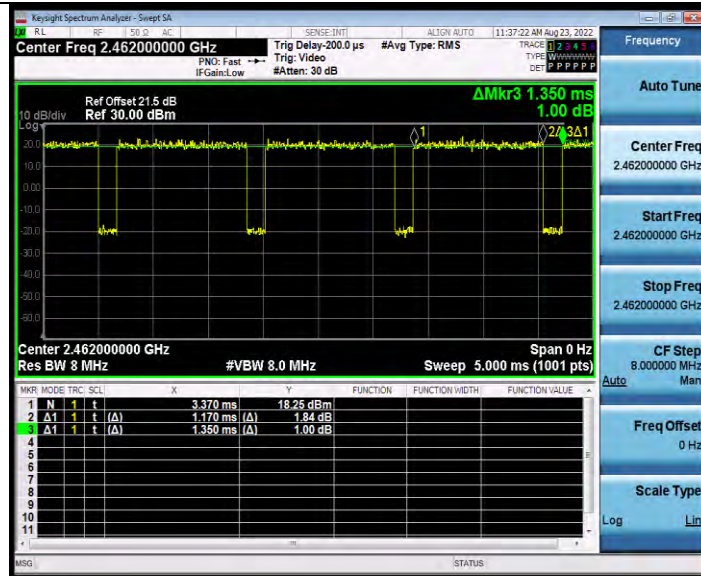

11N40SISO_Ant1_2422

11N40SISO_Ant1_2437

**BUREAU
VERITAS**

Test Report No.: W7L-P24010017RF02

11N40SISO_Ant1_2452

7 Appendix 2 BLE

DTS BANDWIDTH

TEST RESULT