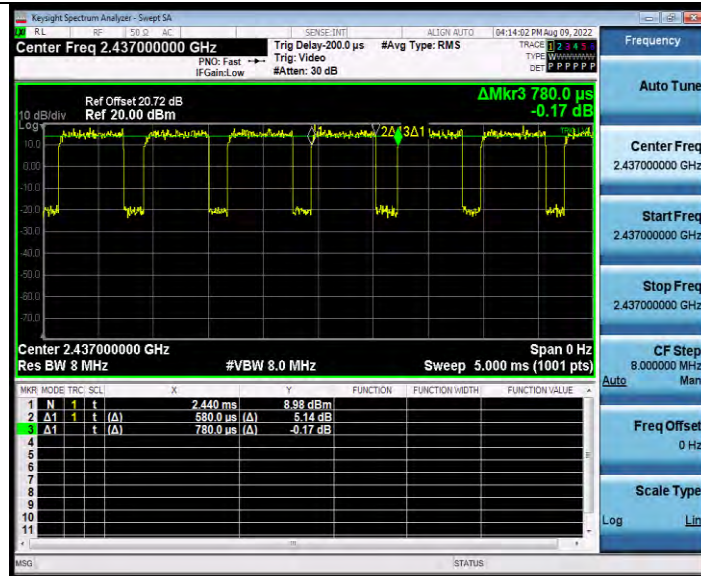

11N40SISO_Ant1_2422

11N40SISO_Ant1_2437

**BUREAU
VERITAS**

Test Report No.: W7L-P24010017RF02

11N40SISO_Ant1_2452

7 Appendix 2 BLE

DTS BANDWIDTH

TEST RESULT