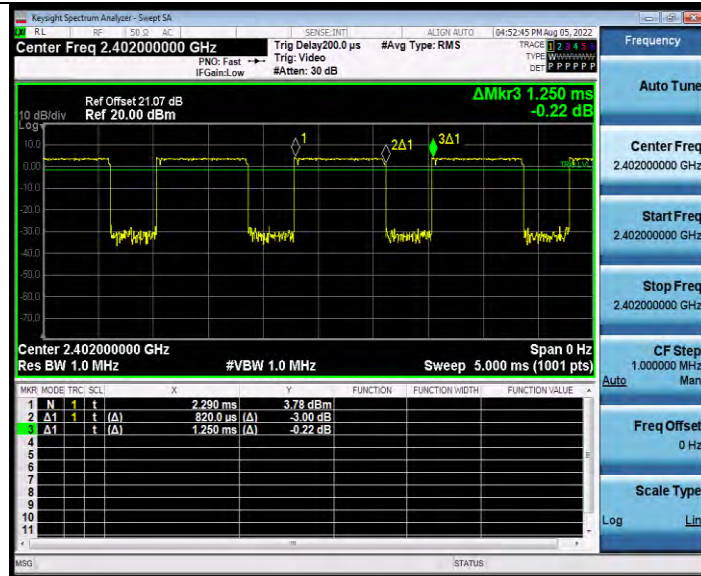

**BUREAU
VERITAS**

Test Report No.: W7L-P24010017RF02

BLE_2M_Ant1_2440