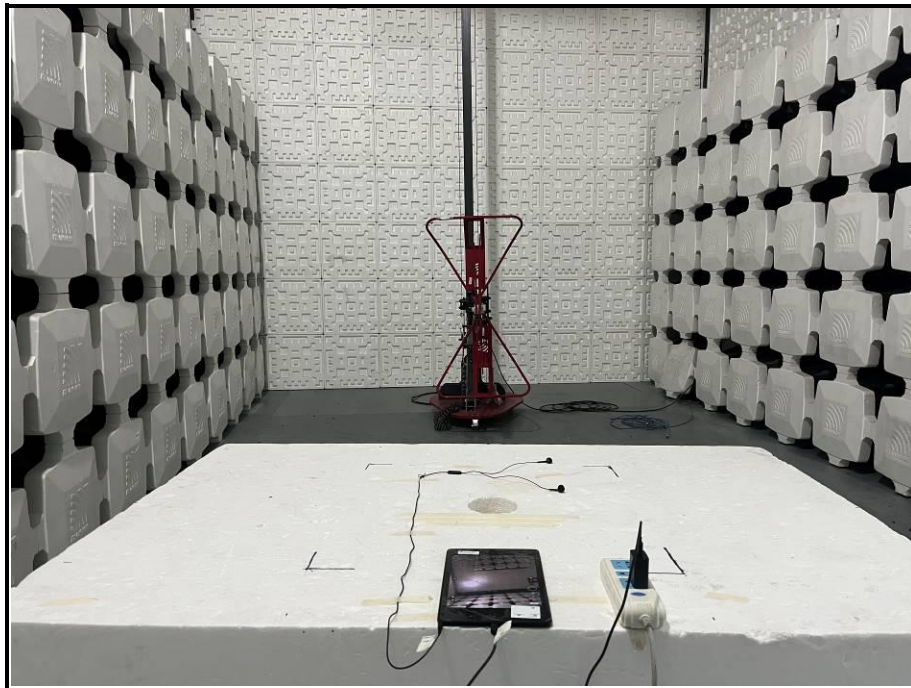

## SET-UP FOR CONDUCTED EMISSION TEST

## SET-UP FOR RADIATED EMISSION TEST

Frequency Range < 30MHz ~1GHz >

Frequency Range < Above 1GHz >