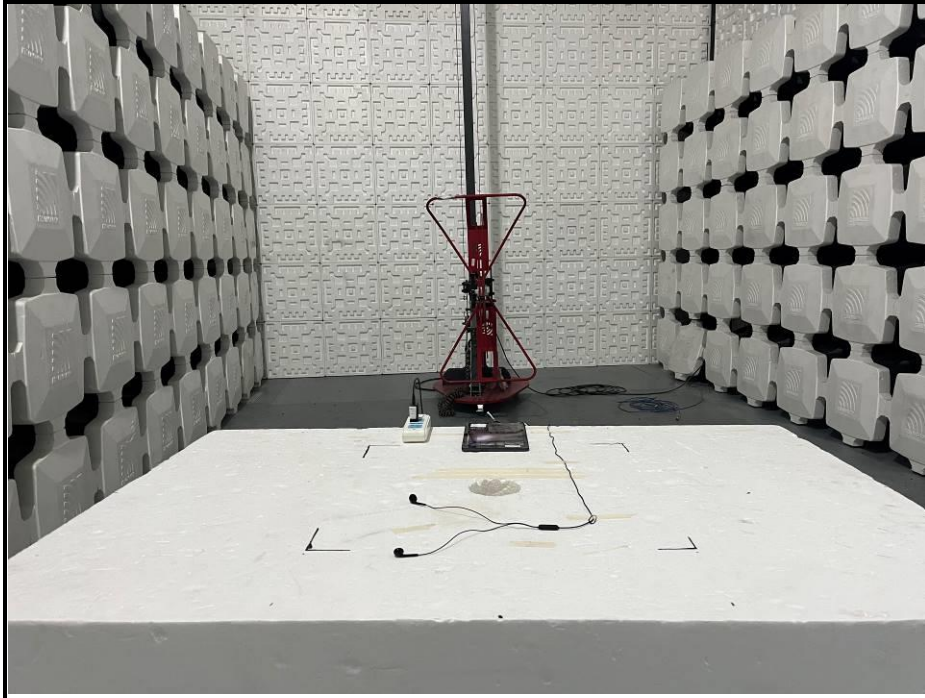

## SET-UP FOR CONDUCTED EMISSION TEST

## SET-UP FOR RADIATED EMISSION TEST

Frequency Range < 30MHz ~1GHz >

Frequency Range < Above 1GHz >