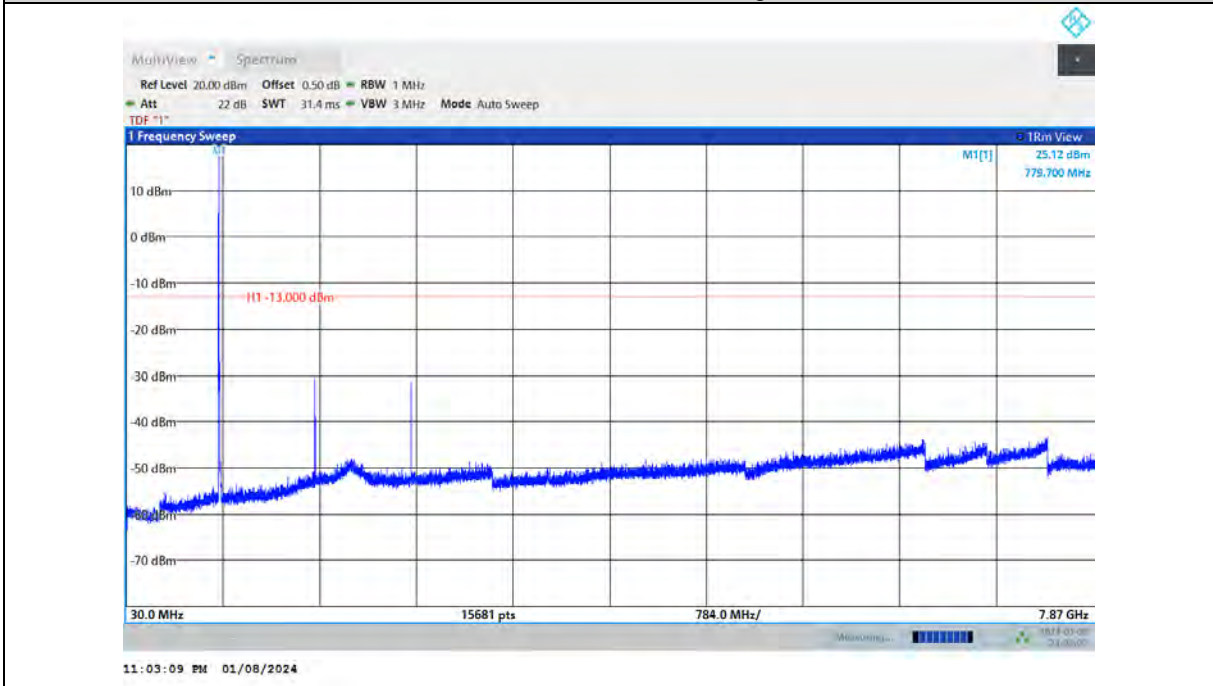

Test Report No.: PSU-NQN2311090109RF03

Band13-5MHz-16QAM-23205-1RB#0-Range2:763~775MHz

Band13-5MHz-16QAM-23205-1RB#0-Range3:793~806MHz

BUREAU VERITAS

Test Report No.: PSU-NQN2311090109RF03

Band13-5MHz-64QAM-23230-1RB#0-Range1:30~7870MHz