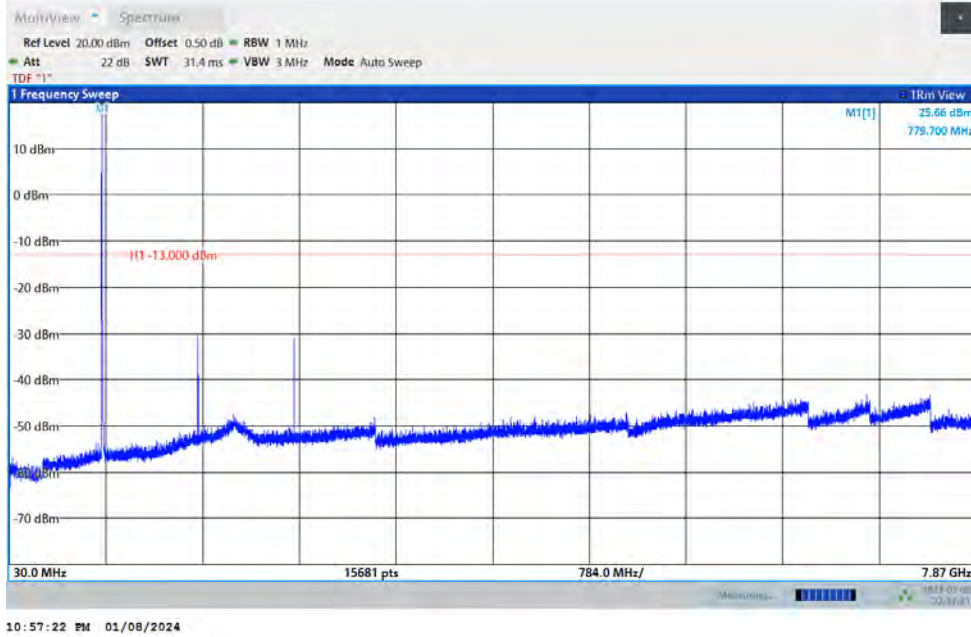

Band13-5MHz-16QAM-23230-1RB#0-Range1:30~7870MHz

BUREAU VERITAS

Test Report No.: PSU-NQN2311090109RF03