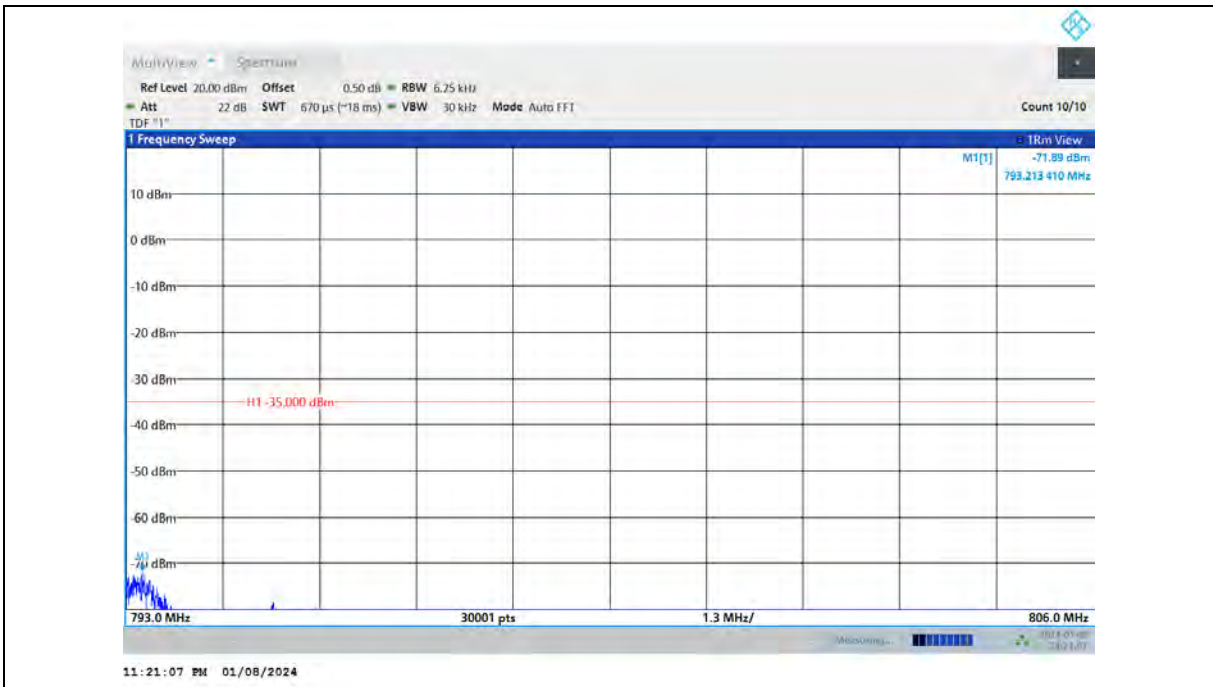

Test Report No.: PSU-NQN2311090109RF03

Band13-5MHz-64QAM-23255-1RB#0-Range2:763~775MHz

Band13-5MHz-64QAM-23255-1RB#0-Range3:793~806MHz

BUREAU VERITAS

Test Report No.: PSU-NQN2311090109RF03

Band13-10MHz-QPSK-23230-1RB#0-Range1:30~7870MHz