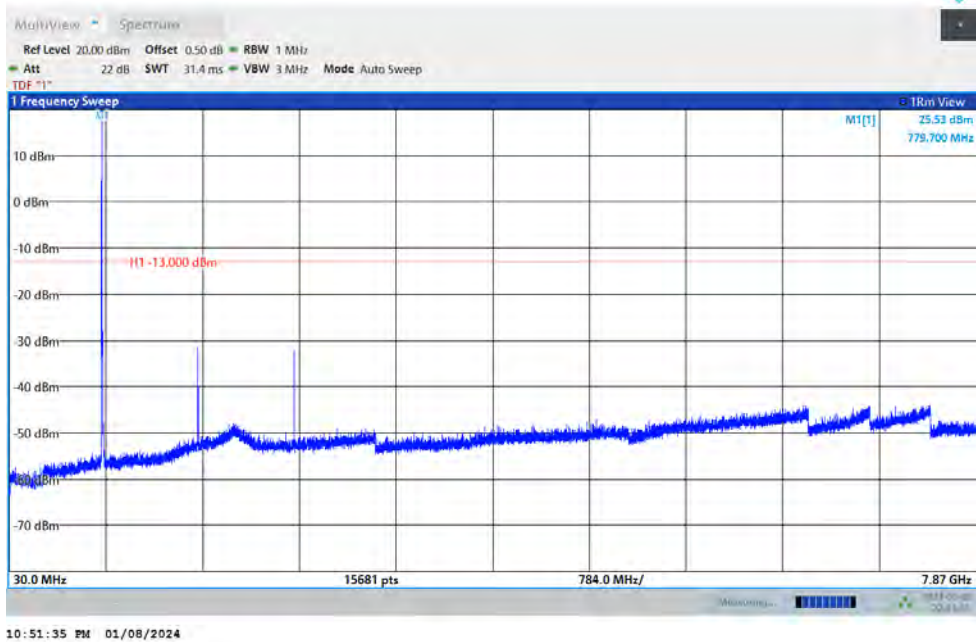

BUREAU VERITAS

Test Report No.: PSU-NQN2311090109RF03

Band13-5MHz-64QAM-23205-1RB#0-Range2:763~775MHz

Band13-5MHz-64QAM-23205-1RB#0-Range3:793~806MHz

BUREAU VERITAS

Test Report No.: PSU-NQN2311090109RF03

Band13-5MHz-QPSK-23230-1RB#0-Range1:30~7870MHz