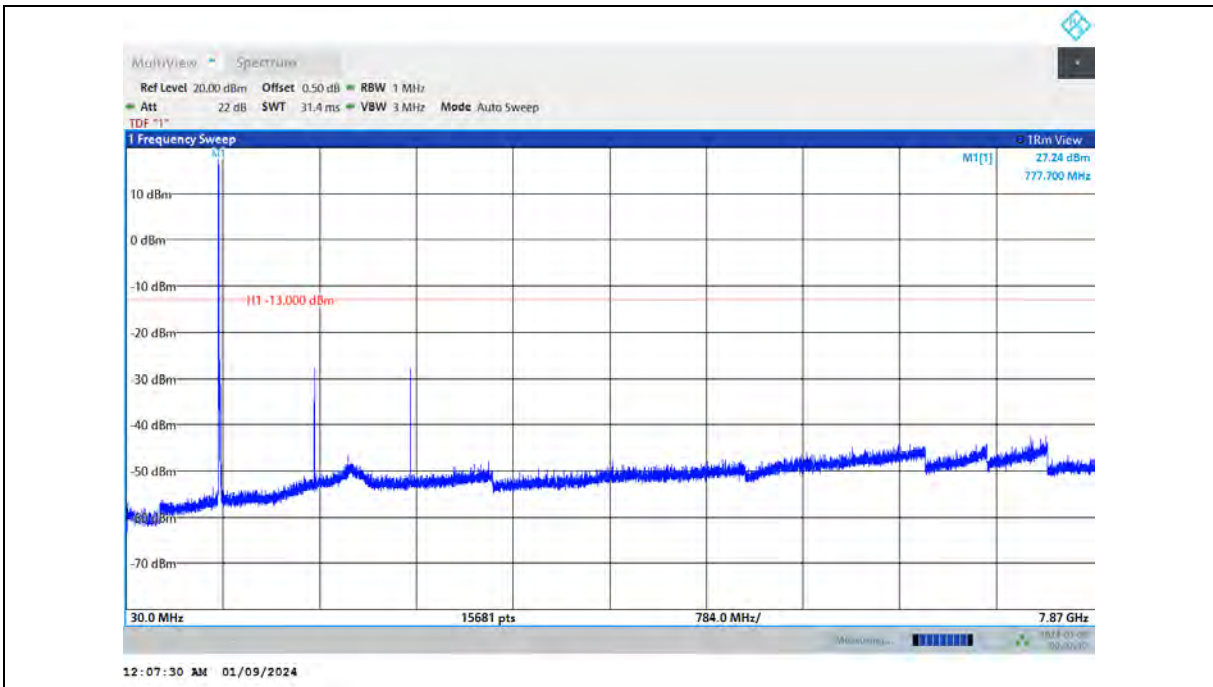

Band13-10MHz-16QAM-23230-1RB#0-Range1:30~7870MHz

BUREAU VERITAS

Test Report No.: PSU-NQN2311090109RF03