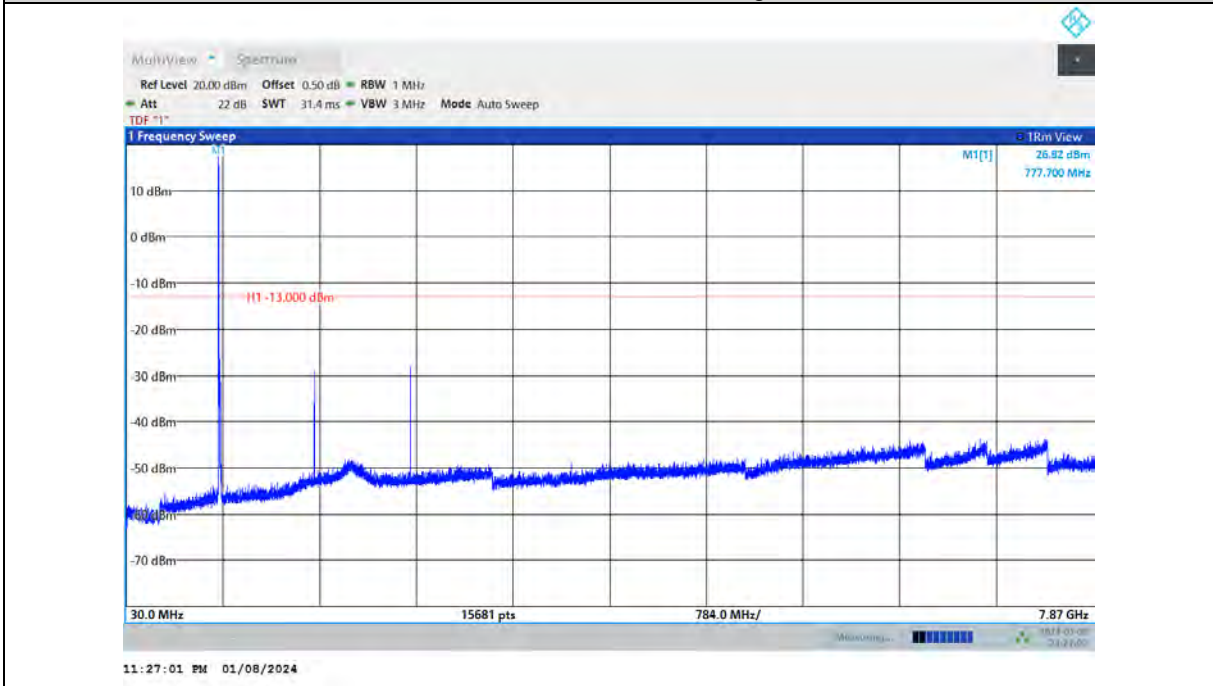

Test Report No.: PSU-NQN2311090109RF03

Band13-5MHz-64QAM-23255-1RB#0-Range2:763~775MHz

Band13-5MHz-64QAM-23255-1RB#0-Range3:793~806MHz

BUREAU VERITAS

Test Report No.: PSU-NQN2311090109RF03

Band13-10MHz-QPSK-23230-1RB#0-Range1:30~7870MHz