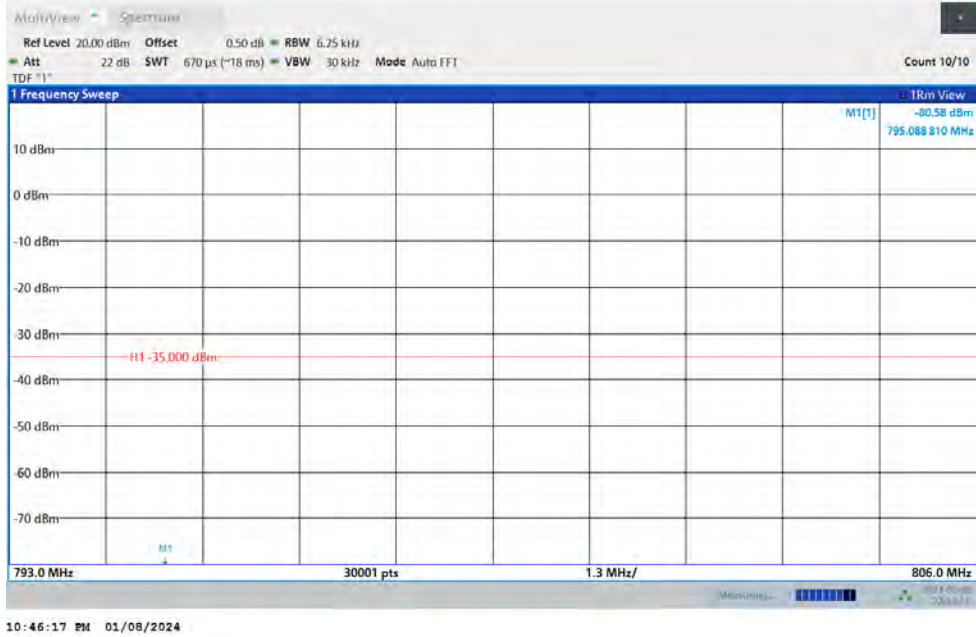

BUREAU VERITAS

Test Report No.: PSU-NQN2311090109RF03

Band13-5MHz-64QAM-23205-1RB#0-Range2:763~775MHz

Band13-5MHz-64QAM-23205-1RB#0-Range3:793~806MHz

BUREAU VERITAS

Test Report No.: PSU-NQN2311090109RF03

Band13-5MHz-QPSK-23230-1RB#0-Range1:30~7870MHz