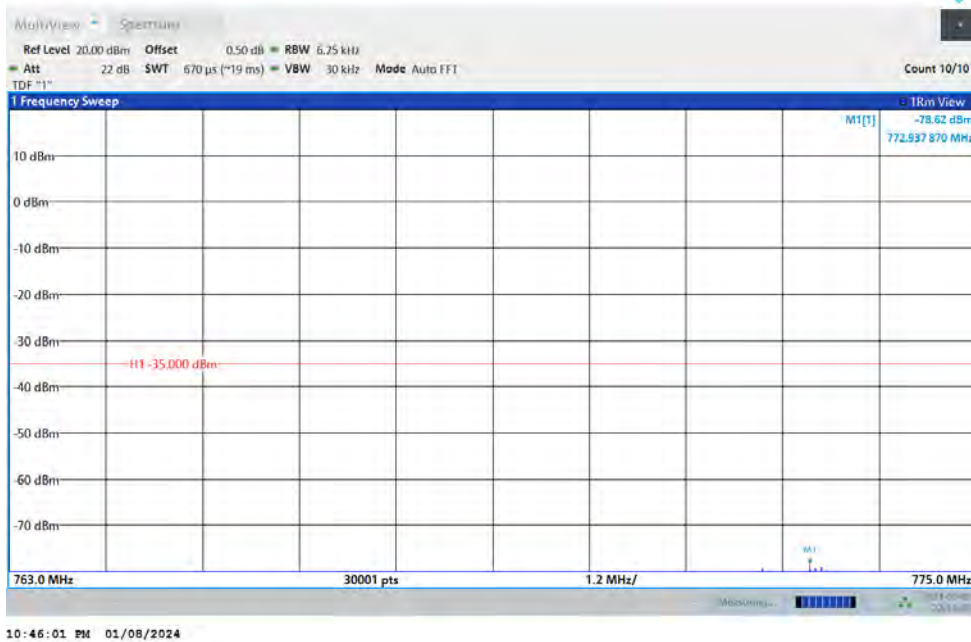

BUREAU VERITAS

Test Report No.: PSU-NQN2311090109RF03

Band13-5MHz-64QAM-23205-1RB#0-Range2:763~775MHz

Band13-5MHz-64QAM-23205-1RB#0-Range3:793~806MHz

BUREAU VERITAS

Test Report No.: PSU-NQN2311090109RF03

Band13-5MHz-QPSK-23230-1RB#0-Range1:30~7870MHz