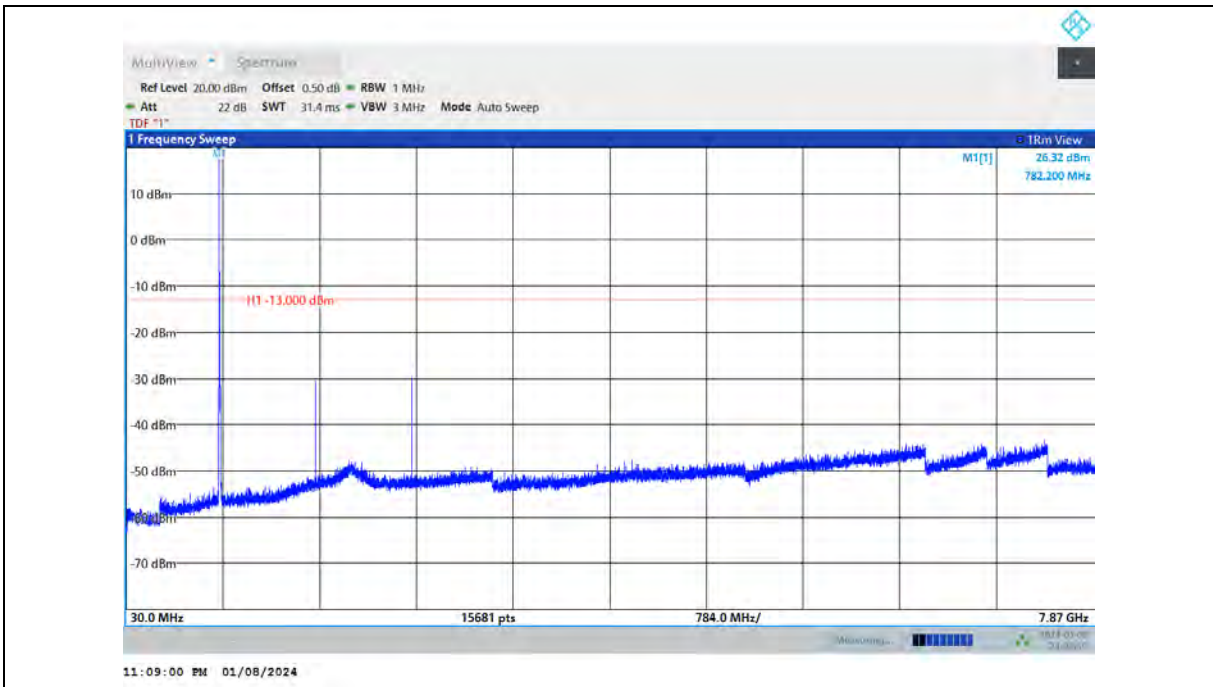

Band13-5MHz-QPSK-23255-1RB#0-Range1:30~7870MHz

BUREAU VERITAS

Test Report No.: PSU-NQN2311090109RF03