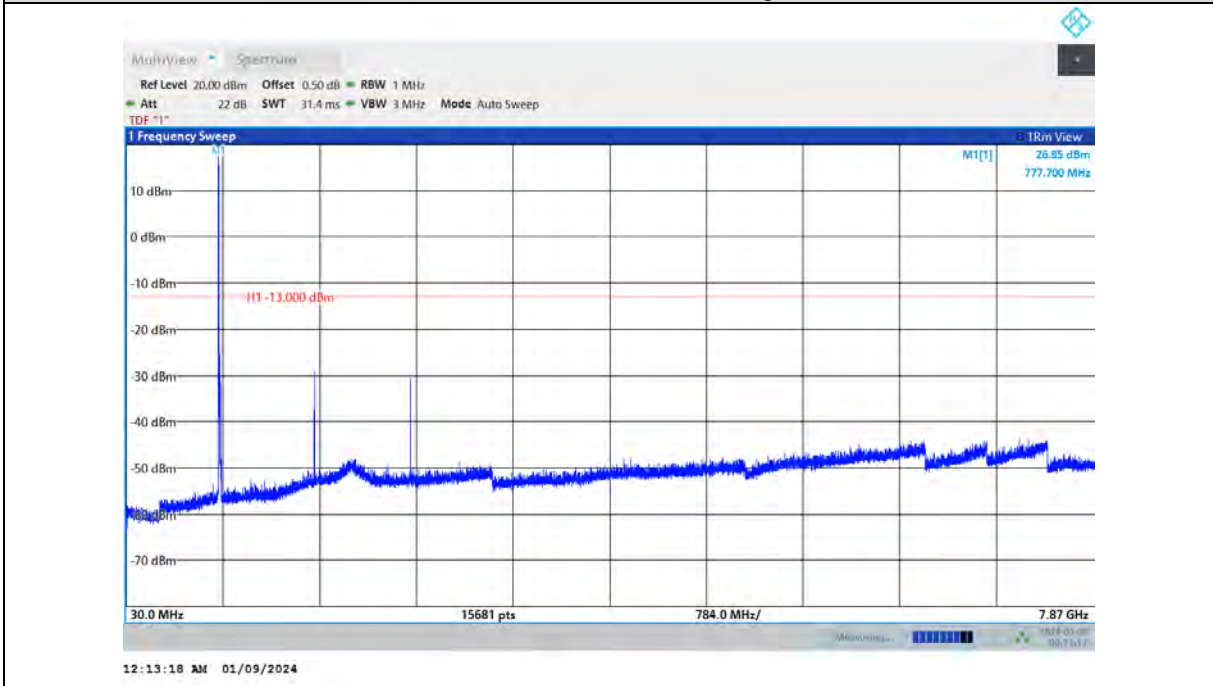

Band13-10MHz-64QAM-23230-1RB#0-Range1:30~7870MHz