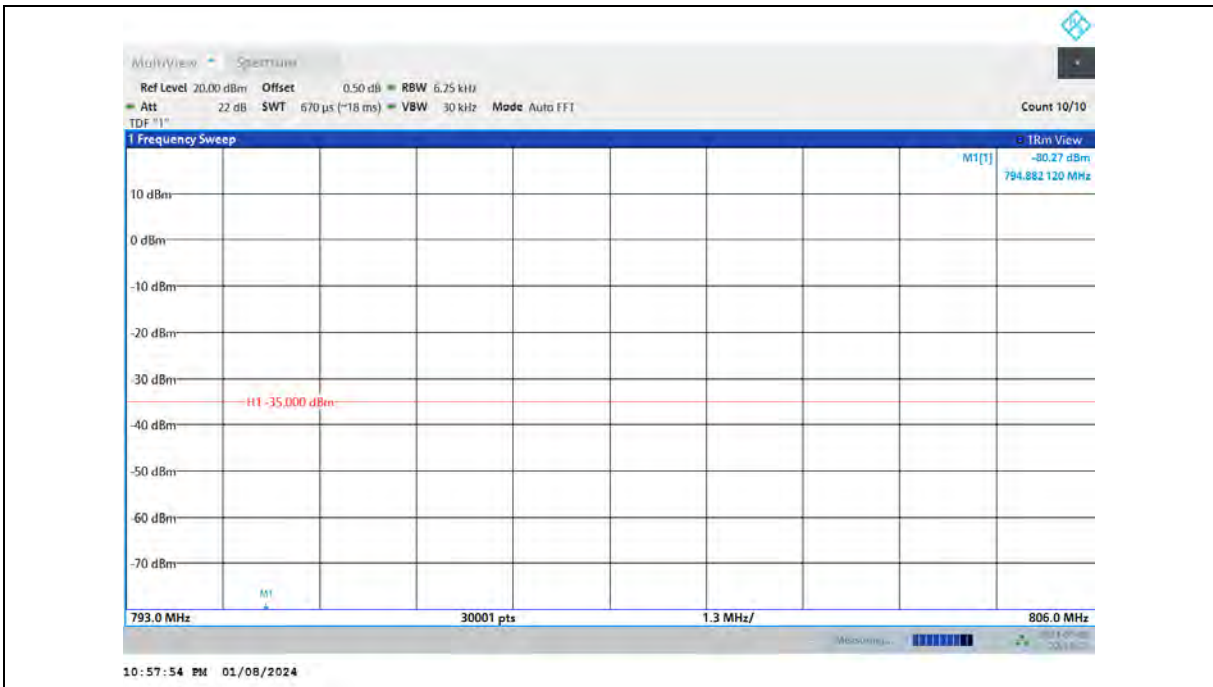

Test Report No.: PSU-NQN2311090109RF03

Band13-5MHz-16QAM-23205-1RB#0-Range2:763~775MHz

Band13-5MHz-16QAM-23205-1RB#0-Range3:793~806MHz

BUREAU VERITAS

Test Report No.: PSU-NQN2311090109RF03

Band13-5MHz-64QAM-23230-1RB#0-Range1:30~7870MHz