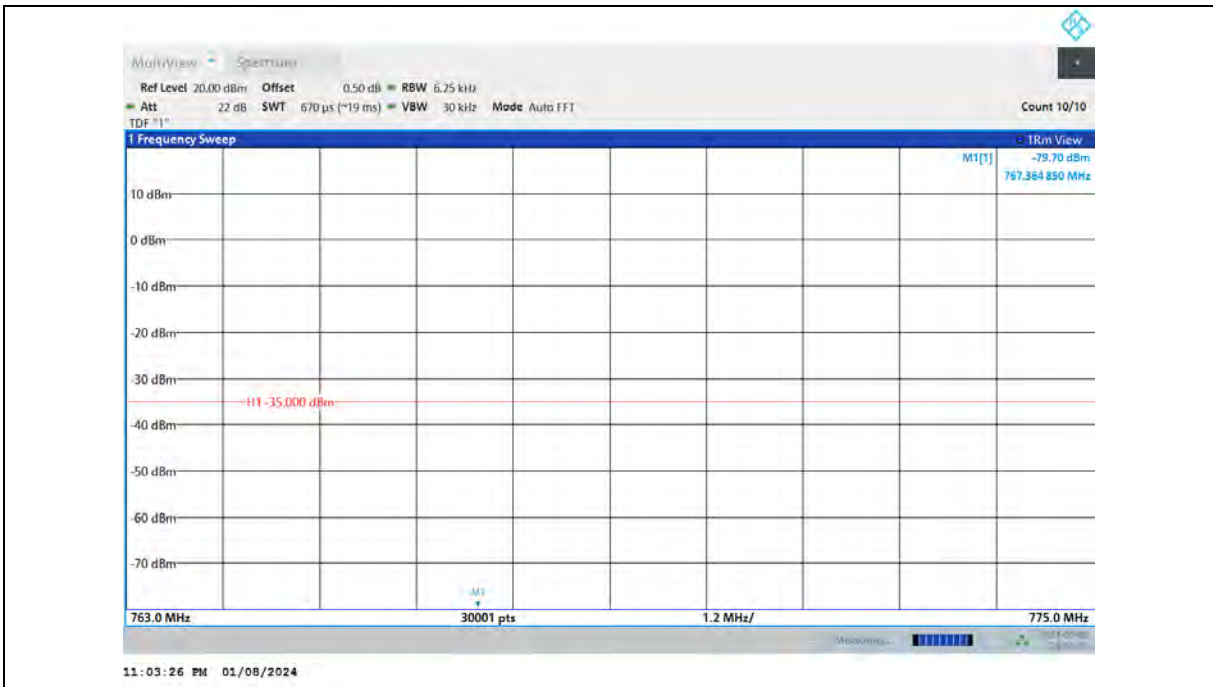

Band13-5MHz-64QAM-23205-1RB#0-Range2:763~775MHz

BUREAU VERITAS

Test Report No.: PSU-NQN2311090109RF03