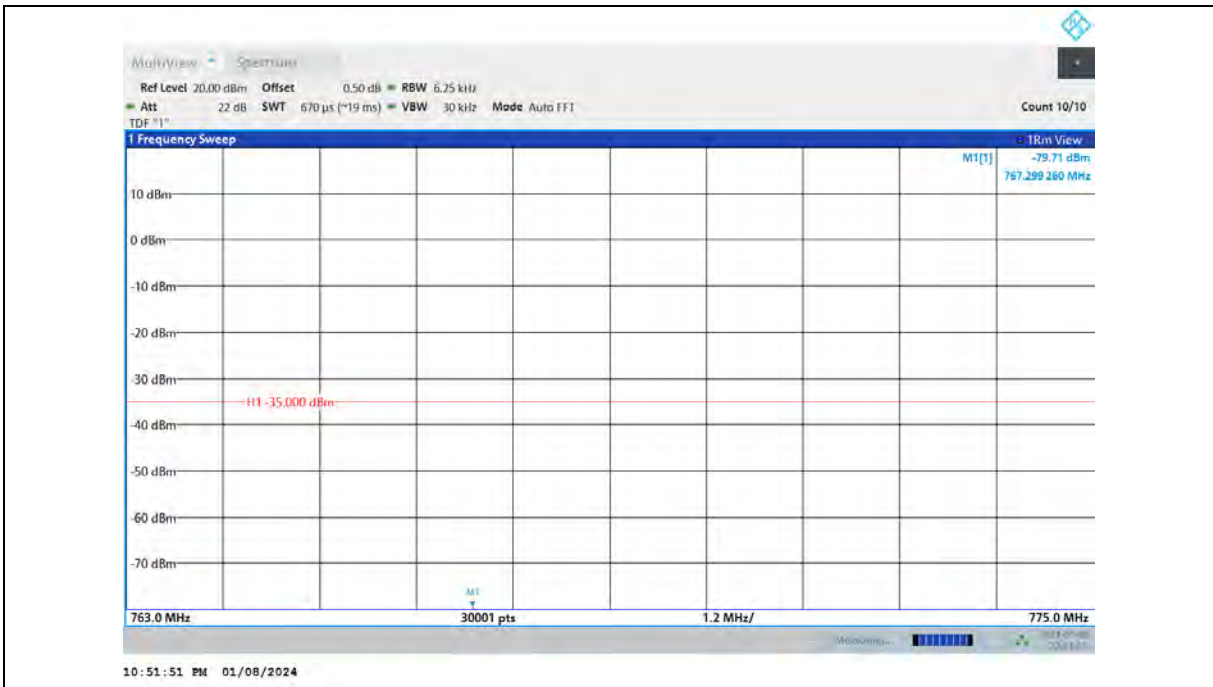

Band13-5MHz-QPSK-23230-1RB#0-Range2:763~775MHz

BUREAU VERITAS

Test Report No.: PSU-NQN2311090109RF03