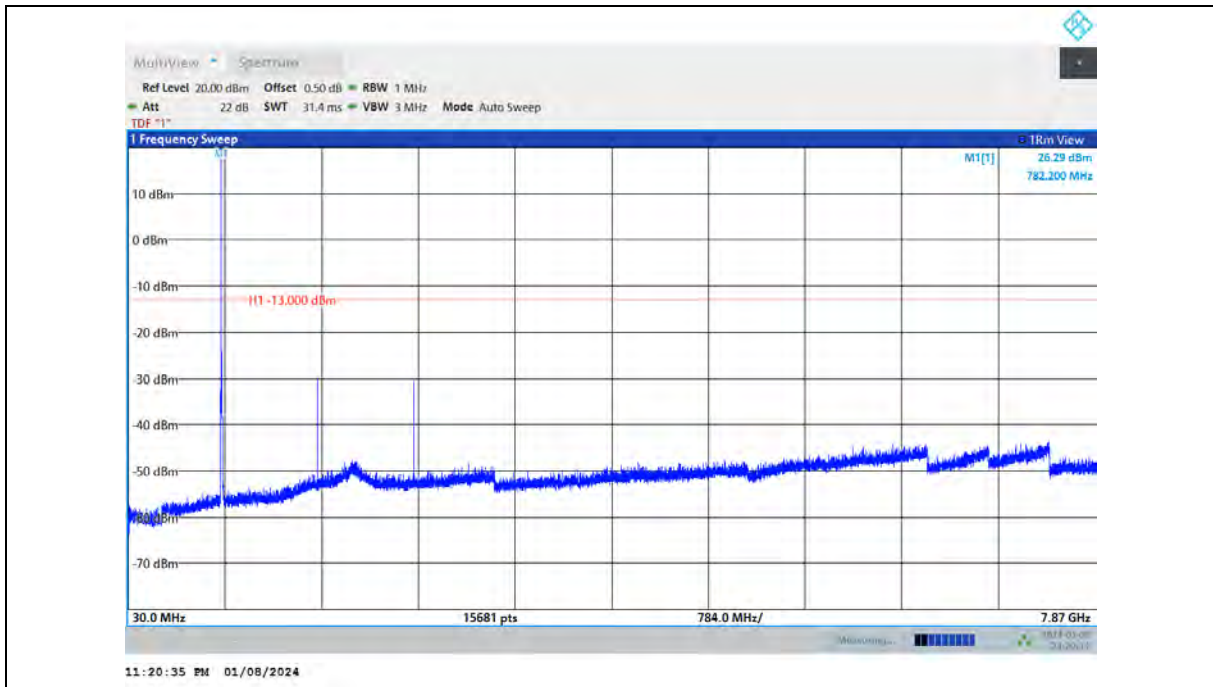

Band13-5MHz-64QAM-23255-1RB#0-Range1:30~7870MHz

BUREAU VERITAS

Test Report No.: PSU-NQN2311090109RF03