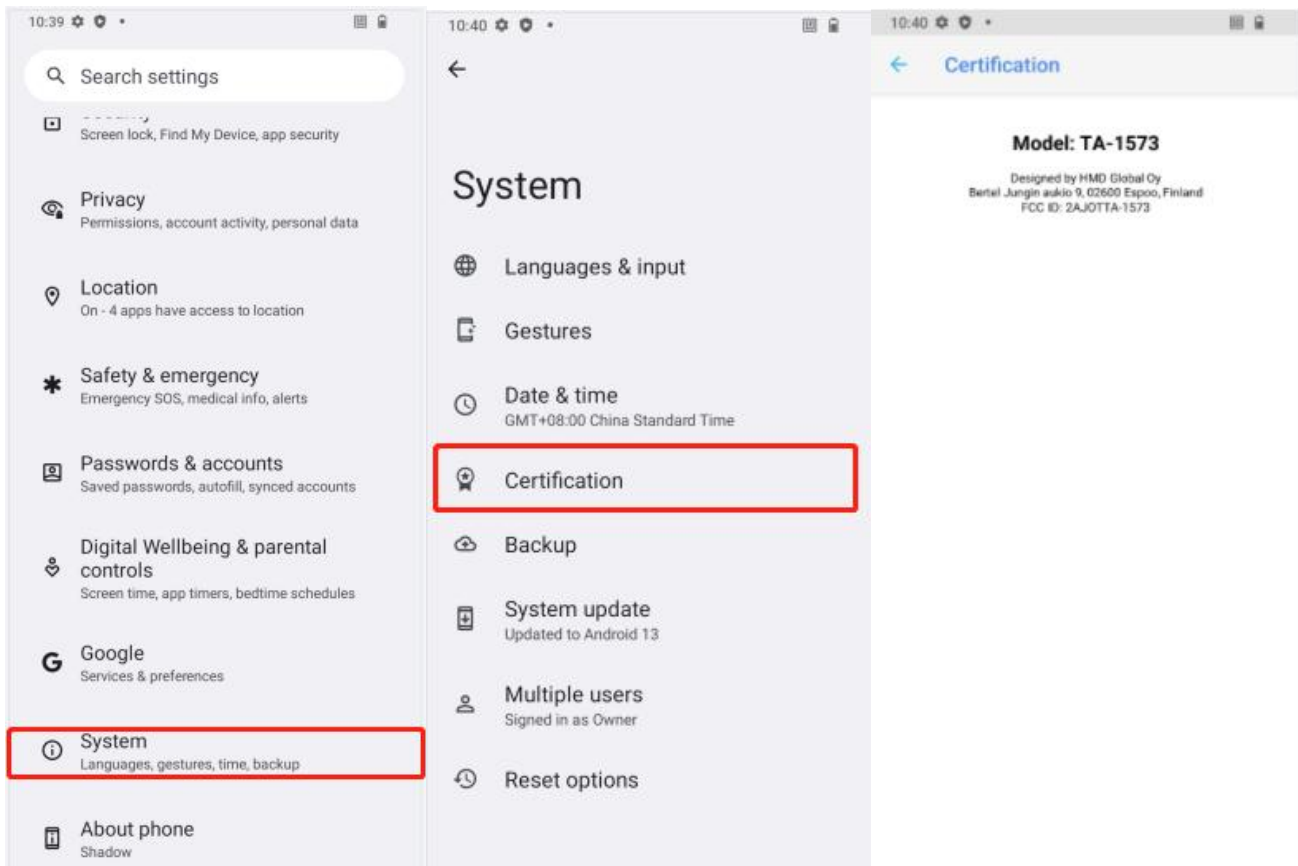

HMD Global Oy

Bertel Jungin aukio 9, 02600 Espoo, Finland

Date: May, 10, 2023

Description of E-Label on the TA-1573

Menu	
Step1	Settings Menu
Step2	System
Step3	Certification